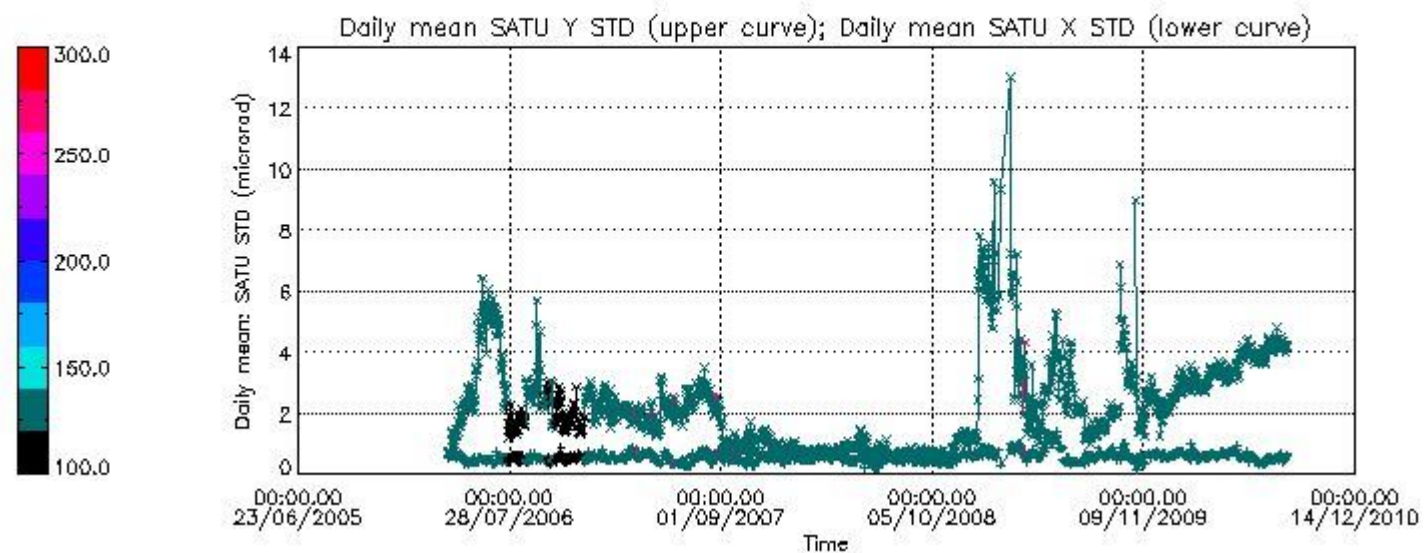

Number of data:	42900.	42900.	61500.	61500.

7.2.2 Trend of daily SATU NEA St. deviation since 1st April 2006 (dark limb)

The long term trend of the SATU 'X' and 'Y' standard deviations should be constant during the whole mission.

The colorbar represents the start tangent altitude (km) of the occultations.

Upper curve: STD of SATU Y axis

Lower curve: STD of SATU X axis

8. Auxiliary Data Files used for the production reported in section 2.4

The number reported in the third column indicates since which file (see list in section 2.4) the corresponding auxiliary file has been used. The fourth column is the date of those product files.

Type	Auxiliary Filename	Used since product	Used since product date
INST_PHYS_CHARACTERISTICS	GOM_INS_AXVIEC20091111_143220_20030716_120000_20500101_000000	1	08-AUG-2010 00:01:24
CALIBRATION_DATABASE	GOM_CAL_AXVIEC20100803_130100_20100801_000000_20500101_000000	1	08-AUG-2010 00:01:24
LEVEL-1B_PROC_CONFIG	GOM_PR1_AXVIEC20091111_145255_20020301_000000_20500101_000000	1	08-AUG-2010 00:01:24
STAR_CATALOGUE	GOM_CAT_AXVIEC20020121_161009_20020101_000000_20200101_000000	1	08-AUG-2010 00:01:24
STELLAR_SPECTRA_DATABANK	GOM_STS_AXVIEC20091111_151504_20020101_160000_20500101_000000	1	08-AUG-2010 00:01:24
ECMWF_FILE	AUX_ECF_AXNECM20100807_054116_20100807_210000_20100808_090000	1	08-AUG-2010 00:01:24
ECMWF_FILE	AUX_ECF_AXNECM20100807_172116_20100808_030000_20100808_150000	47	08-AUG-2010 03:22:35
ECMWF_FILE	AUX_ECA_AXNECM20100808_052115_20100807_210000_20100808_090000	72	08-AUG-2010 05:13:00
ECMWF_FILE	AUX_ECF_AXNECM20100808_054114_20100808_210000_20100809_090000	96	08-AUG-2010 21:06:34
OPTIONAL_ECMWF_FILE	MISSING	1	08-AUG-2010 00:01:24
ORBIT_DATA_FILE	DOR_NAV_OPNPDE20100807_224947_000057382091_00473_44114_0906.N1	1	08-AUG-2010 00:01:24
ORBIT_DATA_FILE	DOR_NAV_OPNPDE20100808_002526_000057382091_00474_44115_0907.N1	12	08-AUG-2010 00:29:37
ORBIT_DATA_FILE	DOR_NAV_OPNPDE20100808_020623_000041442091_00475_44116_0908.N1	33	08-AUG-2010 02:08:56
ORBIT_DATA_FILE	DOR_NAV_OPNPDE20100808_032046_000057382091_00476_44117_0909.N1	47	08-AUG-2010 03:22:35
ORBIT_DATA_FILE	DOR_NAV_OPNPDE20100808_050143_000057382091_00477_44118_0910.N1	72	08-AUG-2010 05:13:00
ORBIT_DATA_FILE	DOR_NAV_OPNPDE20100808_210324_000041442091_00487_44128_0911.N1	96	08-AUG-2010 21:06:34
ORBIT_DATA_FILE	DOR_NAV_OPNPDE20100808_221747_000057382091_00487_44128_0912.N1	115	08-AUG-2010 22:17:32