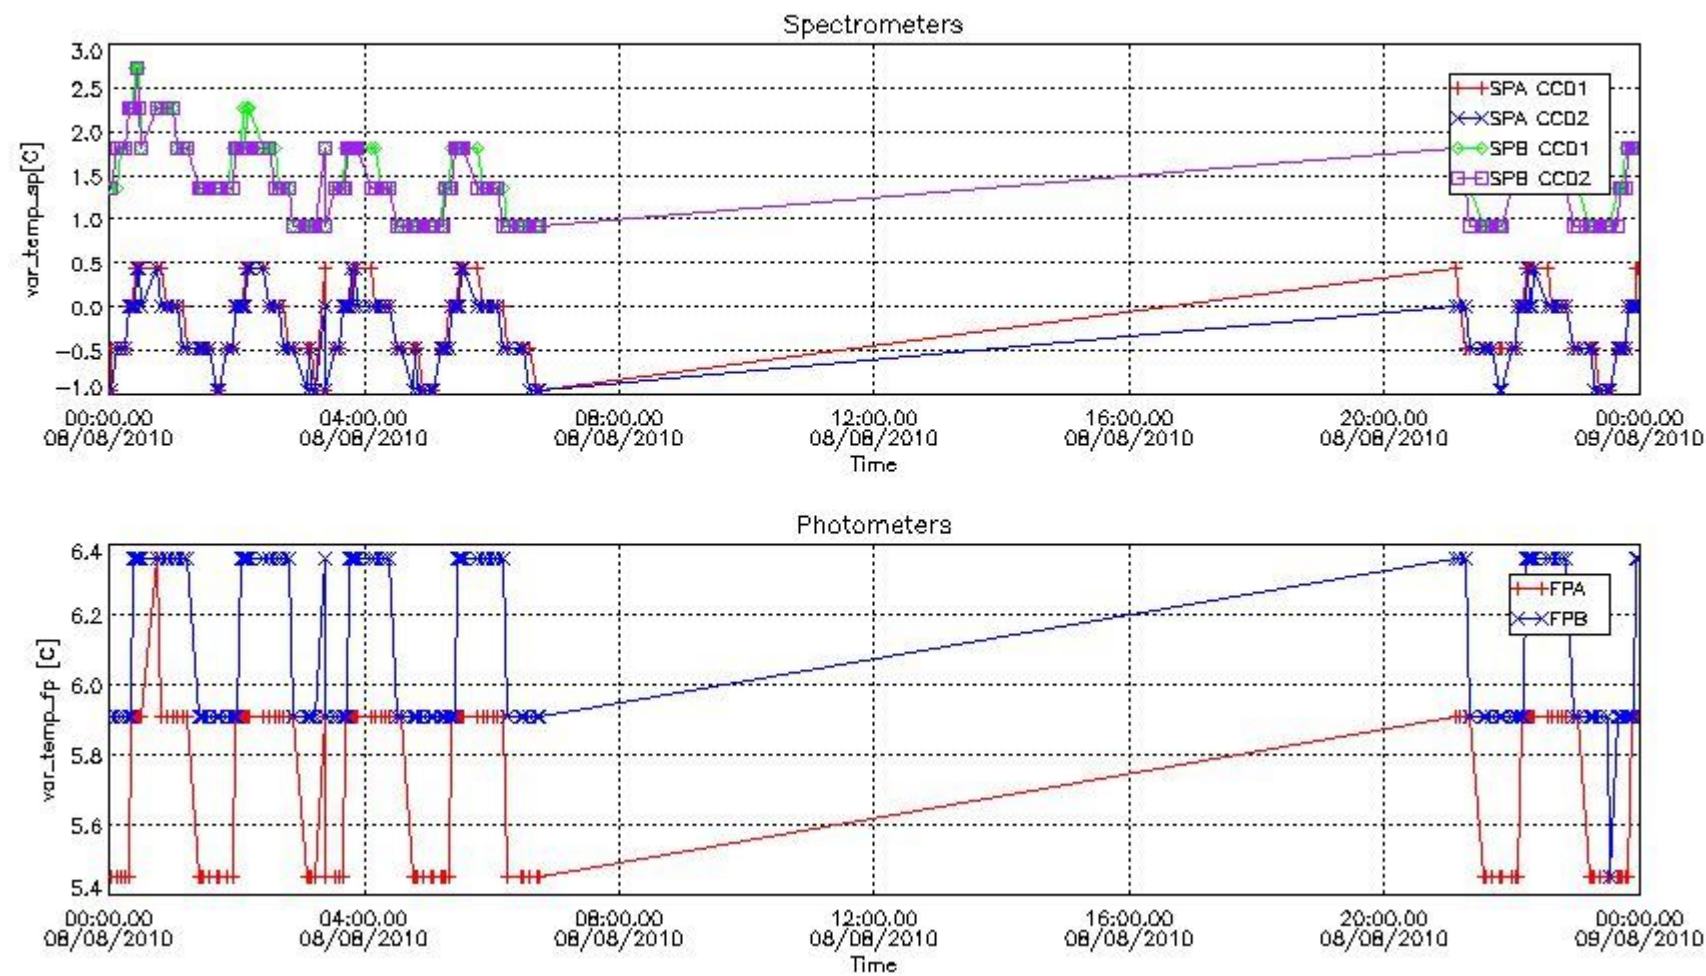

3. Plot of GOMOS spectrometers and photometers temperatures from level 1b data

4. Overview of dark signal processing per product

The Dark Charge (DC) is a temperature-dependant signal added to the useful measurements and it is therefore subtracted from them during the processing. There are two phenomena that produce a continuous increase of the DC: the "hot pixels" (a pixel is "hot" when its DC exceeds by a significant amount its value measured on ground at the same temperature) and the "Random Telegraphic Signal" (abrupt change positive or negative of the CCD pixel signal, random in time, affecting only the DC part of the signal and not the photon generated signal).

In this section a list of products that did not use the Dark Sky Area (DSA) observation for the DC computation is given. It is also provided the mean DC plot per product for dark limb products with no error flag set.

4.1 These products did not use the DSA observation for DC computation: