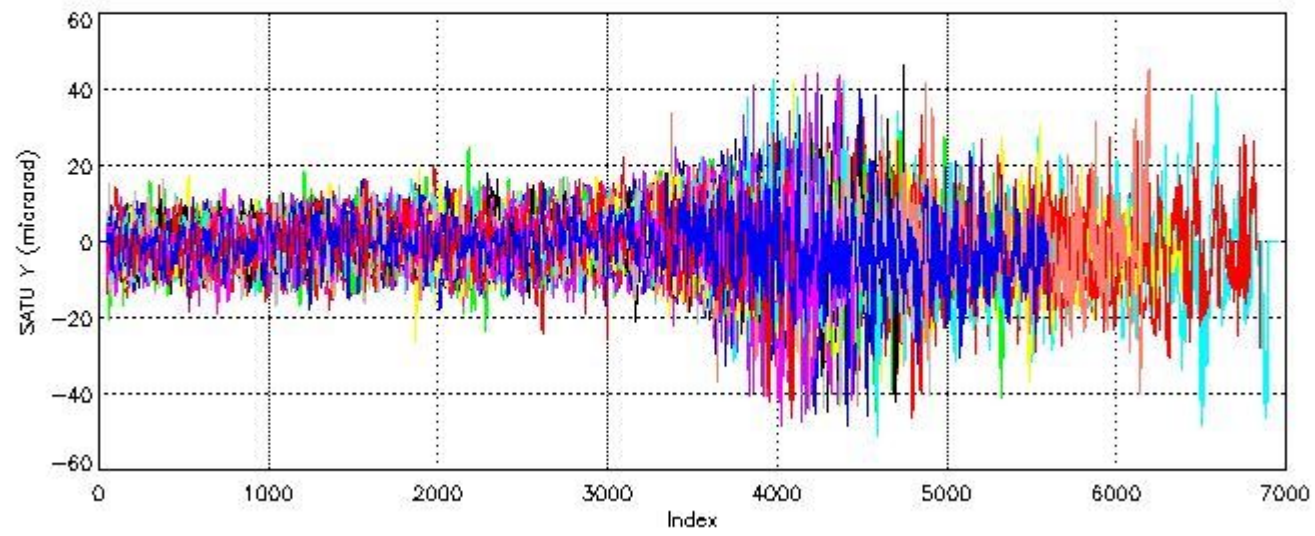

7.2 Statistics on SATU Noise Equivalent Angle (NEA) for DARK (D) and BRIGHT (B) products above 105 kms

The Star Acquisition and Tracking Unit (it is the CCD that tracks the star while it is occulted) Noise Equivalent Angle consists of the statistical angular variation of the SATU data above the atmosphere.

Statistics (in microradians) above 105 km are computed for every occultation, giving four values per occultation: one in the 'X' direction and one in the 'Y' direction for dark and bright limbs. A mean value per day in every direction and limb is calculated and monitored in order to assess instrument performance in terms of star pointing.

7.2.1 SATU NEA Statistics (table)

Statistics	SATU X (D)	SATU Y (D)	SATU X (B)	SATU Y (B)
Mean:	0.17707	-1.1136	0.23030	-0.84209
St. deviation:	0.62953	4.1816	0.86798	4.2226
Maximum:	5.4000	17.500	6.2000	18.200
Minimum:	-4.7000	-20.600	-7.3000	-19.700