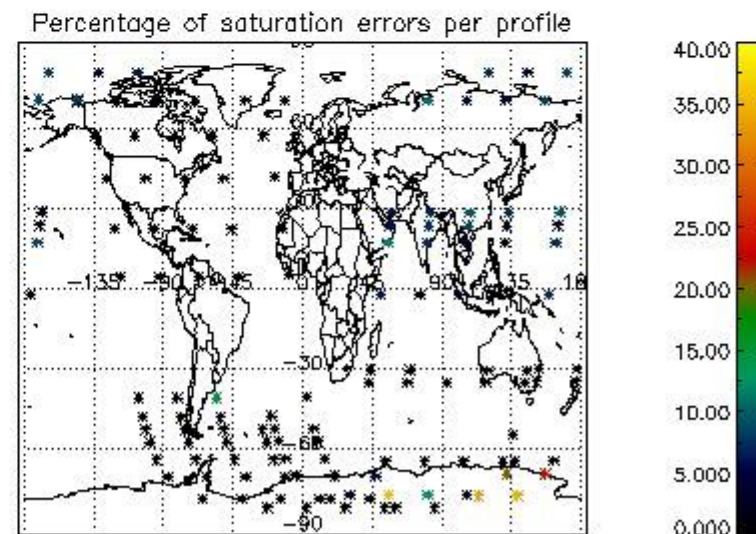

6. Statistics and plot of tangent altitude of the last measurement (DARK & BRIGHT products without errors)

6.1 Statistics on tangent altitude lost:

Statistics	DARK	BRIGHT	TWILIGHT
Mean:	13.915	19.167	NaN
St. deviation:	3.8275	5.7929	NaN
Maximum:	22.098	28.289	NaN
Minimum:	5.3764	3.9358	NaN
Number of data:	42.000	60.000	NaN

6.2 Plot for DARK limb products