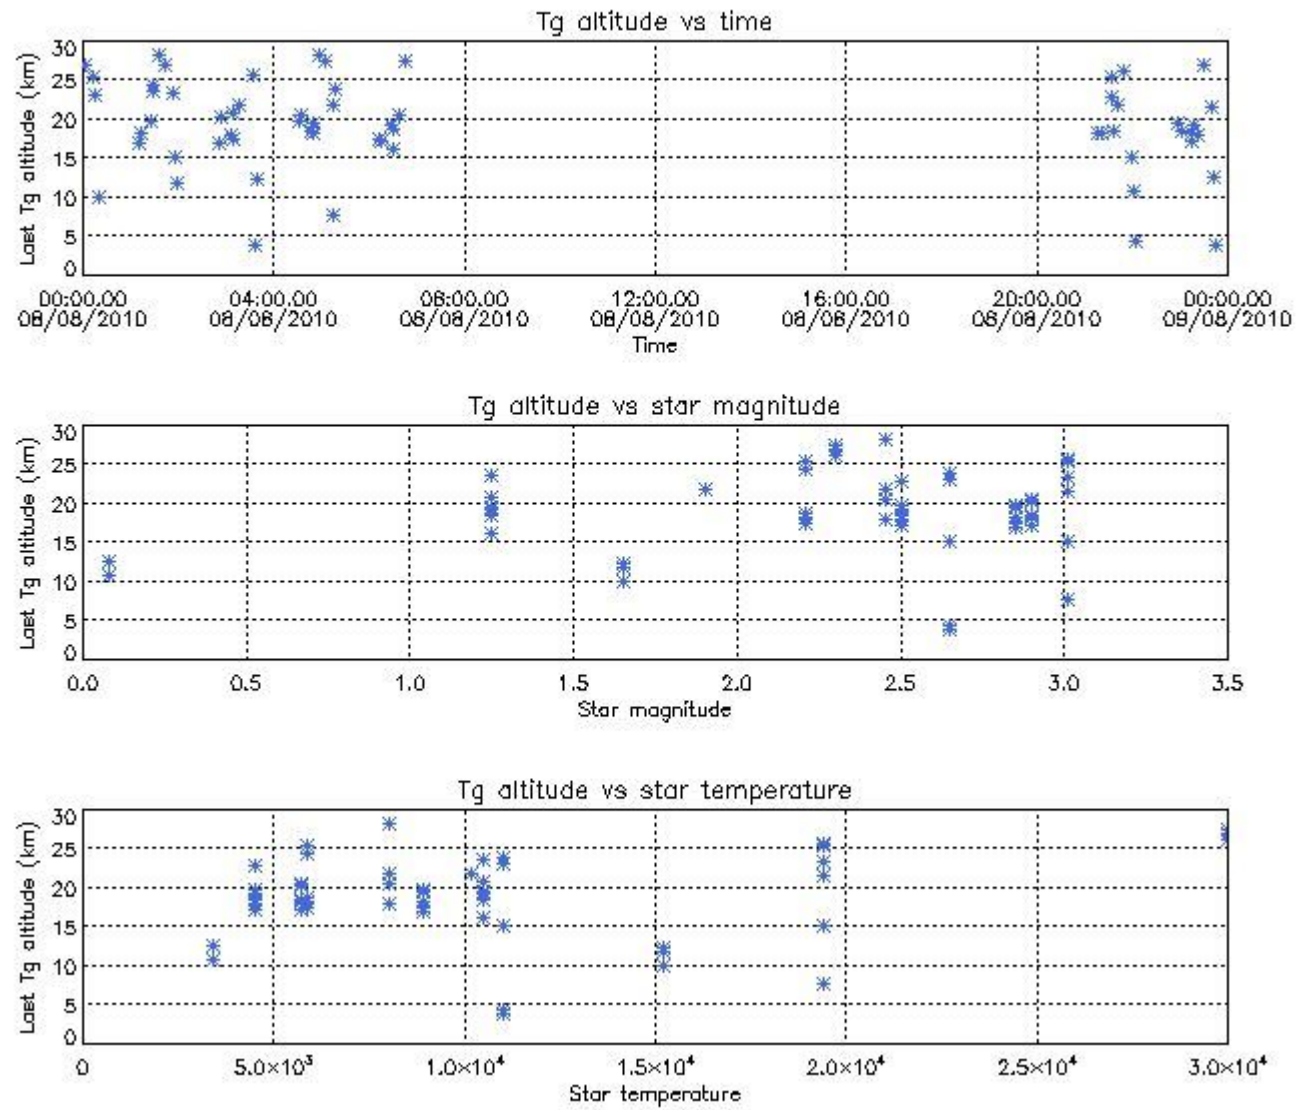

Tangent altitude at which the star is lost

7. Star Acquisition and Tracking Unit (SATU)

The Star Acquisition and Tracking Unit (SATU) analyses the position of the tracked star beam collected by the GOMOS telescope and deflected by the optical beam dispatcher. The main function of the SATU is to detect a star, provide its image position to the science data electronics and to help the pointing function to keep the star image at a fixed position. In tracking mode the SATU data is recorded with a frequency of 100 Hz.

7.1 SATU 'X' and 'Y' axis plots (dark limb)

SATU CCD 'X' and 'Y' axis plots are provided in order to detect any abnormal behaviour of the tracking system. For every occultation (color) the plot should remain stable (with some noise) until we are deep in the atmosphere where big fluctuations are registered due to the refractive effects.