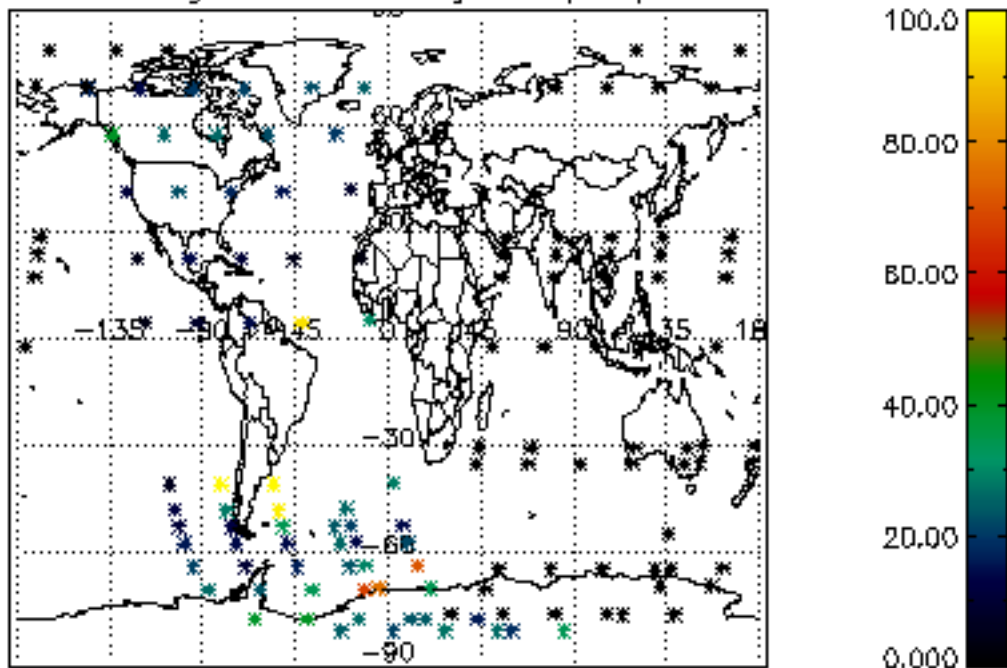

Percentage of cosmic ray hits per profile