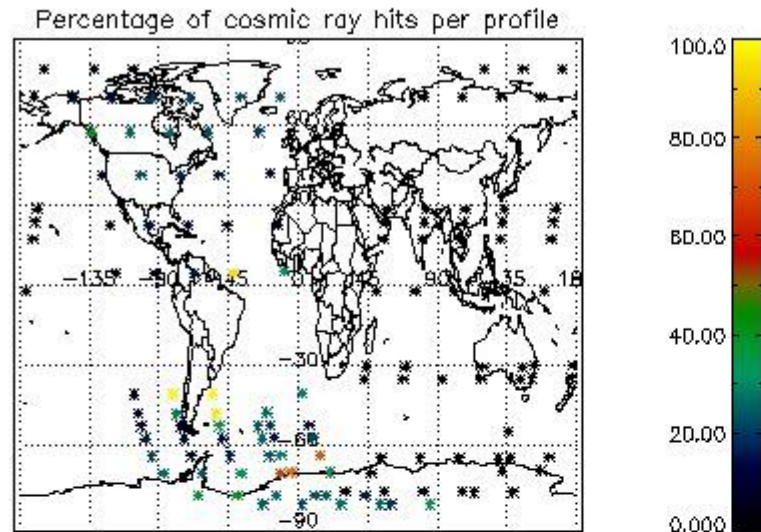

6. Statistics and plot of tangent altitude of the last measurement (DARK & BRIGHT products without errors)

6.1 Statistics on tangent altitude lost:

Statistics	DARK	BRIGHT	TWILIGHT
Mean:	13.915	19.167	NaN
St. deviation:	3.8275	5.7929	NaN
Maximum:	22.098	28.289	NaN
Minimum:	5.3764	3.9358	NaN
Number of data:	42.000	60.000	NaN

6.2 Plot for DARK limb products