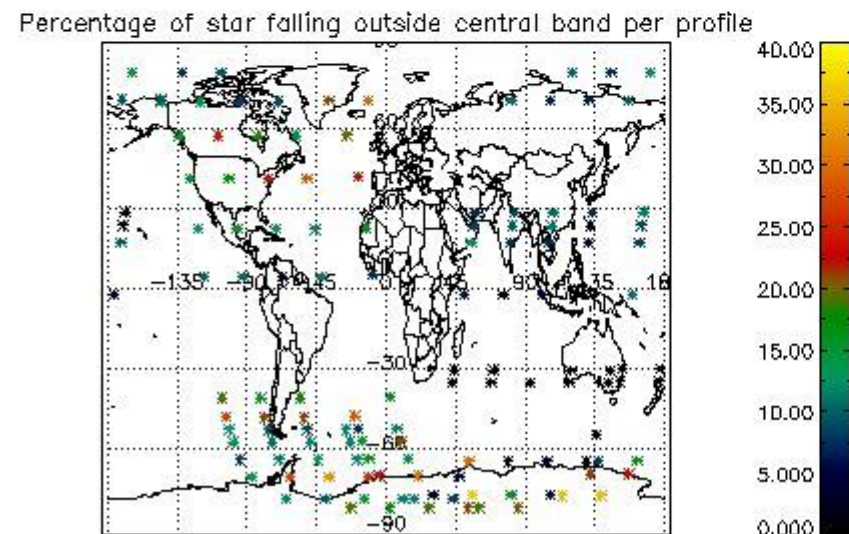

6. Statistics and plot of tangent altitude of the last measurement (DARK & BRIGHT products without errors)

6.1 Statistics on tangent altitude lost:

Statistics	DARK	BRIGHT	TWILIGHT
Mean:	13.915	19.167	NaN
St. deviation:	3.8275	5.7929	NaN
Maximum:	22.098	28.289	NaN
Minimum:	5.3764	3.9358	NaN
Number of data:	42.000	60.000	NaN

6.2 Plot for DARK limb products