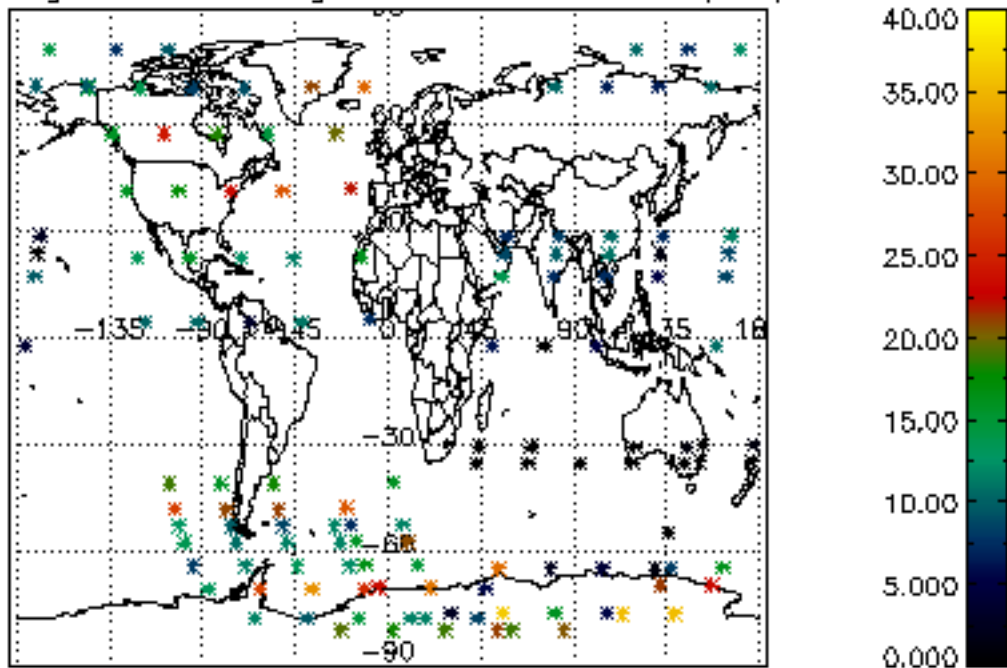

Percentage of star falling outside central band per profile