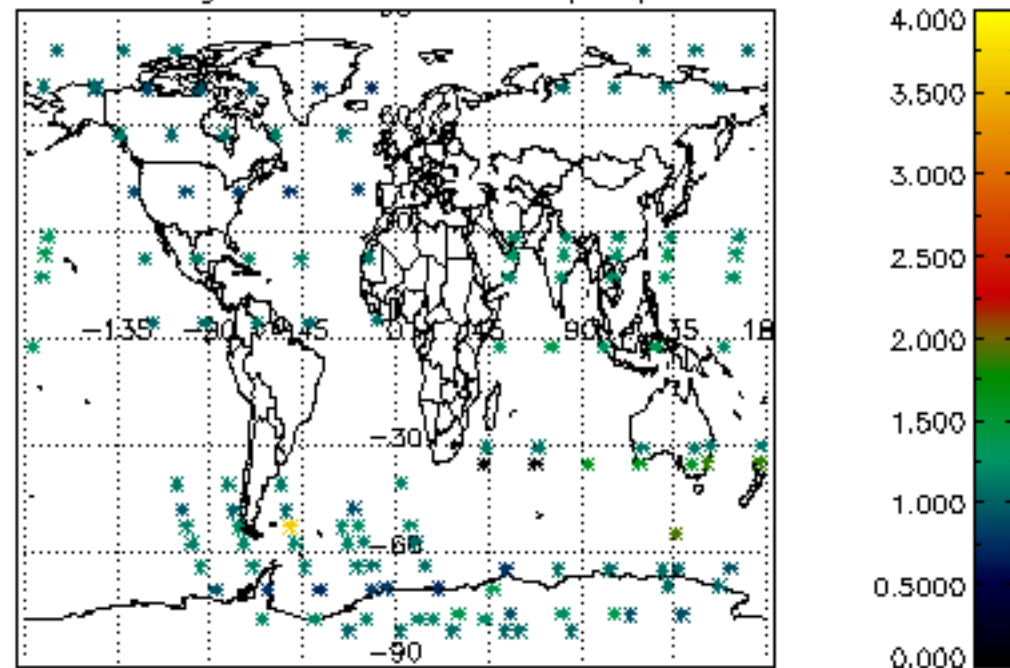

Percentage of datation errors per profile