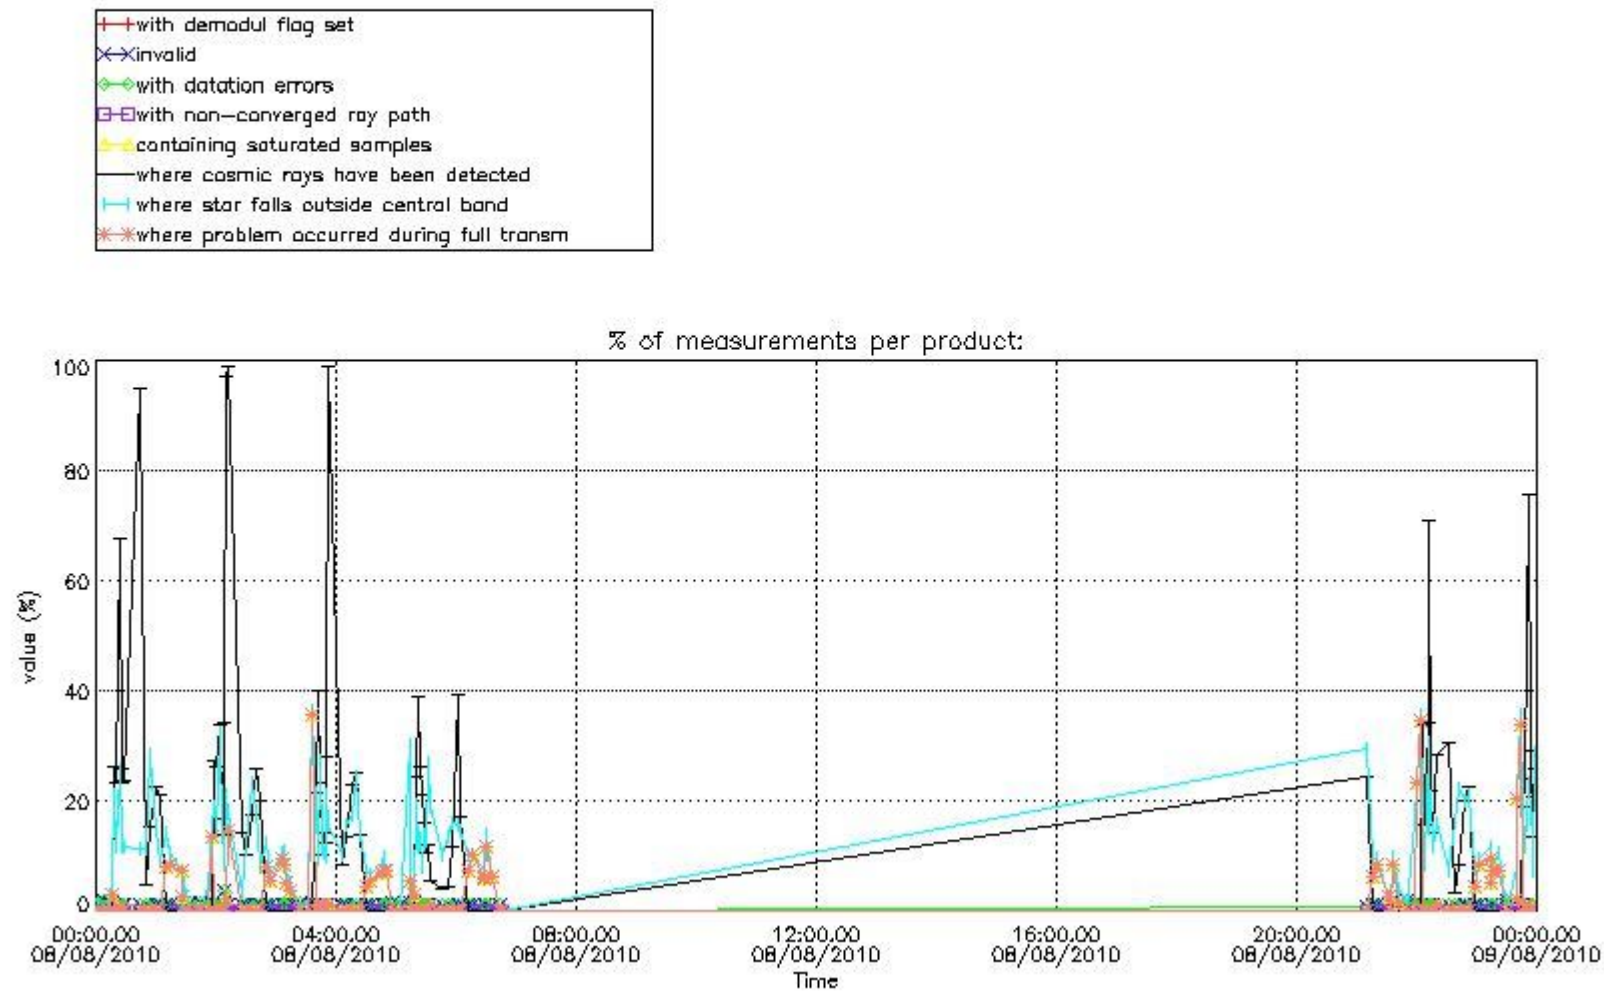

At least one measurement with demodulation flag set:	39.2593 %
Reference spectrum computed from DB:	0.00000 %
Reference spectrum with small number of measurements:	0.00000 %
SATU data not used:	0.00000 %

5.2 Plot quality information per product (time dependant)

5.3 Plot quality information per product (world map)