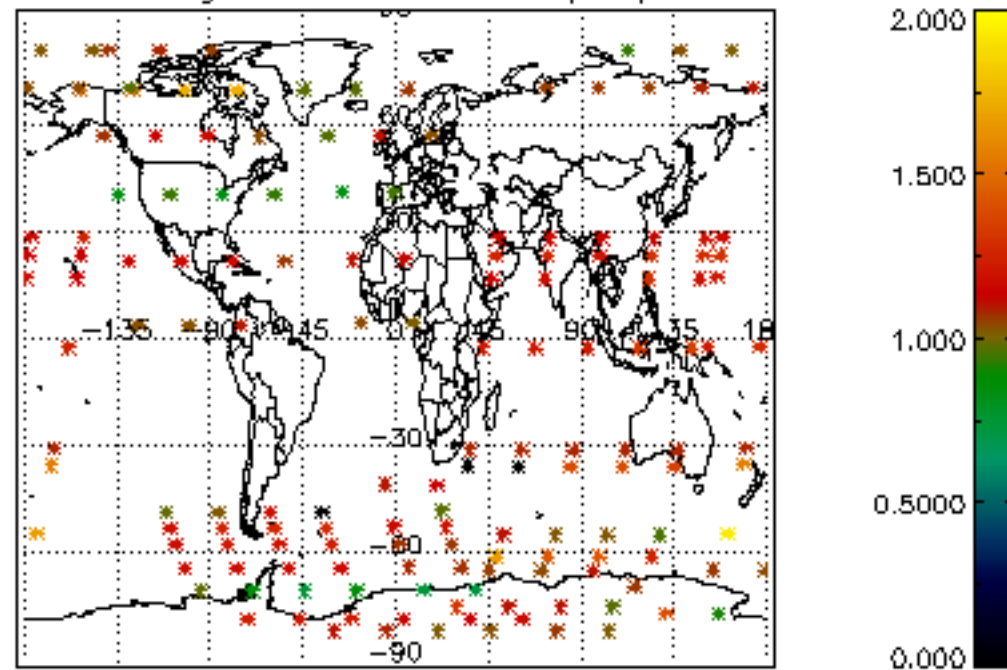

Percentage of cosmic ray hits per profile

Percentage of datation errors per profile

Percentage of star falling outside central band per profile

Percentage of saturation errors per profile

Tangent altitude at which the star is lost