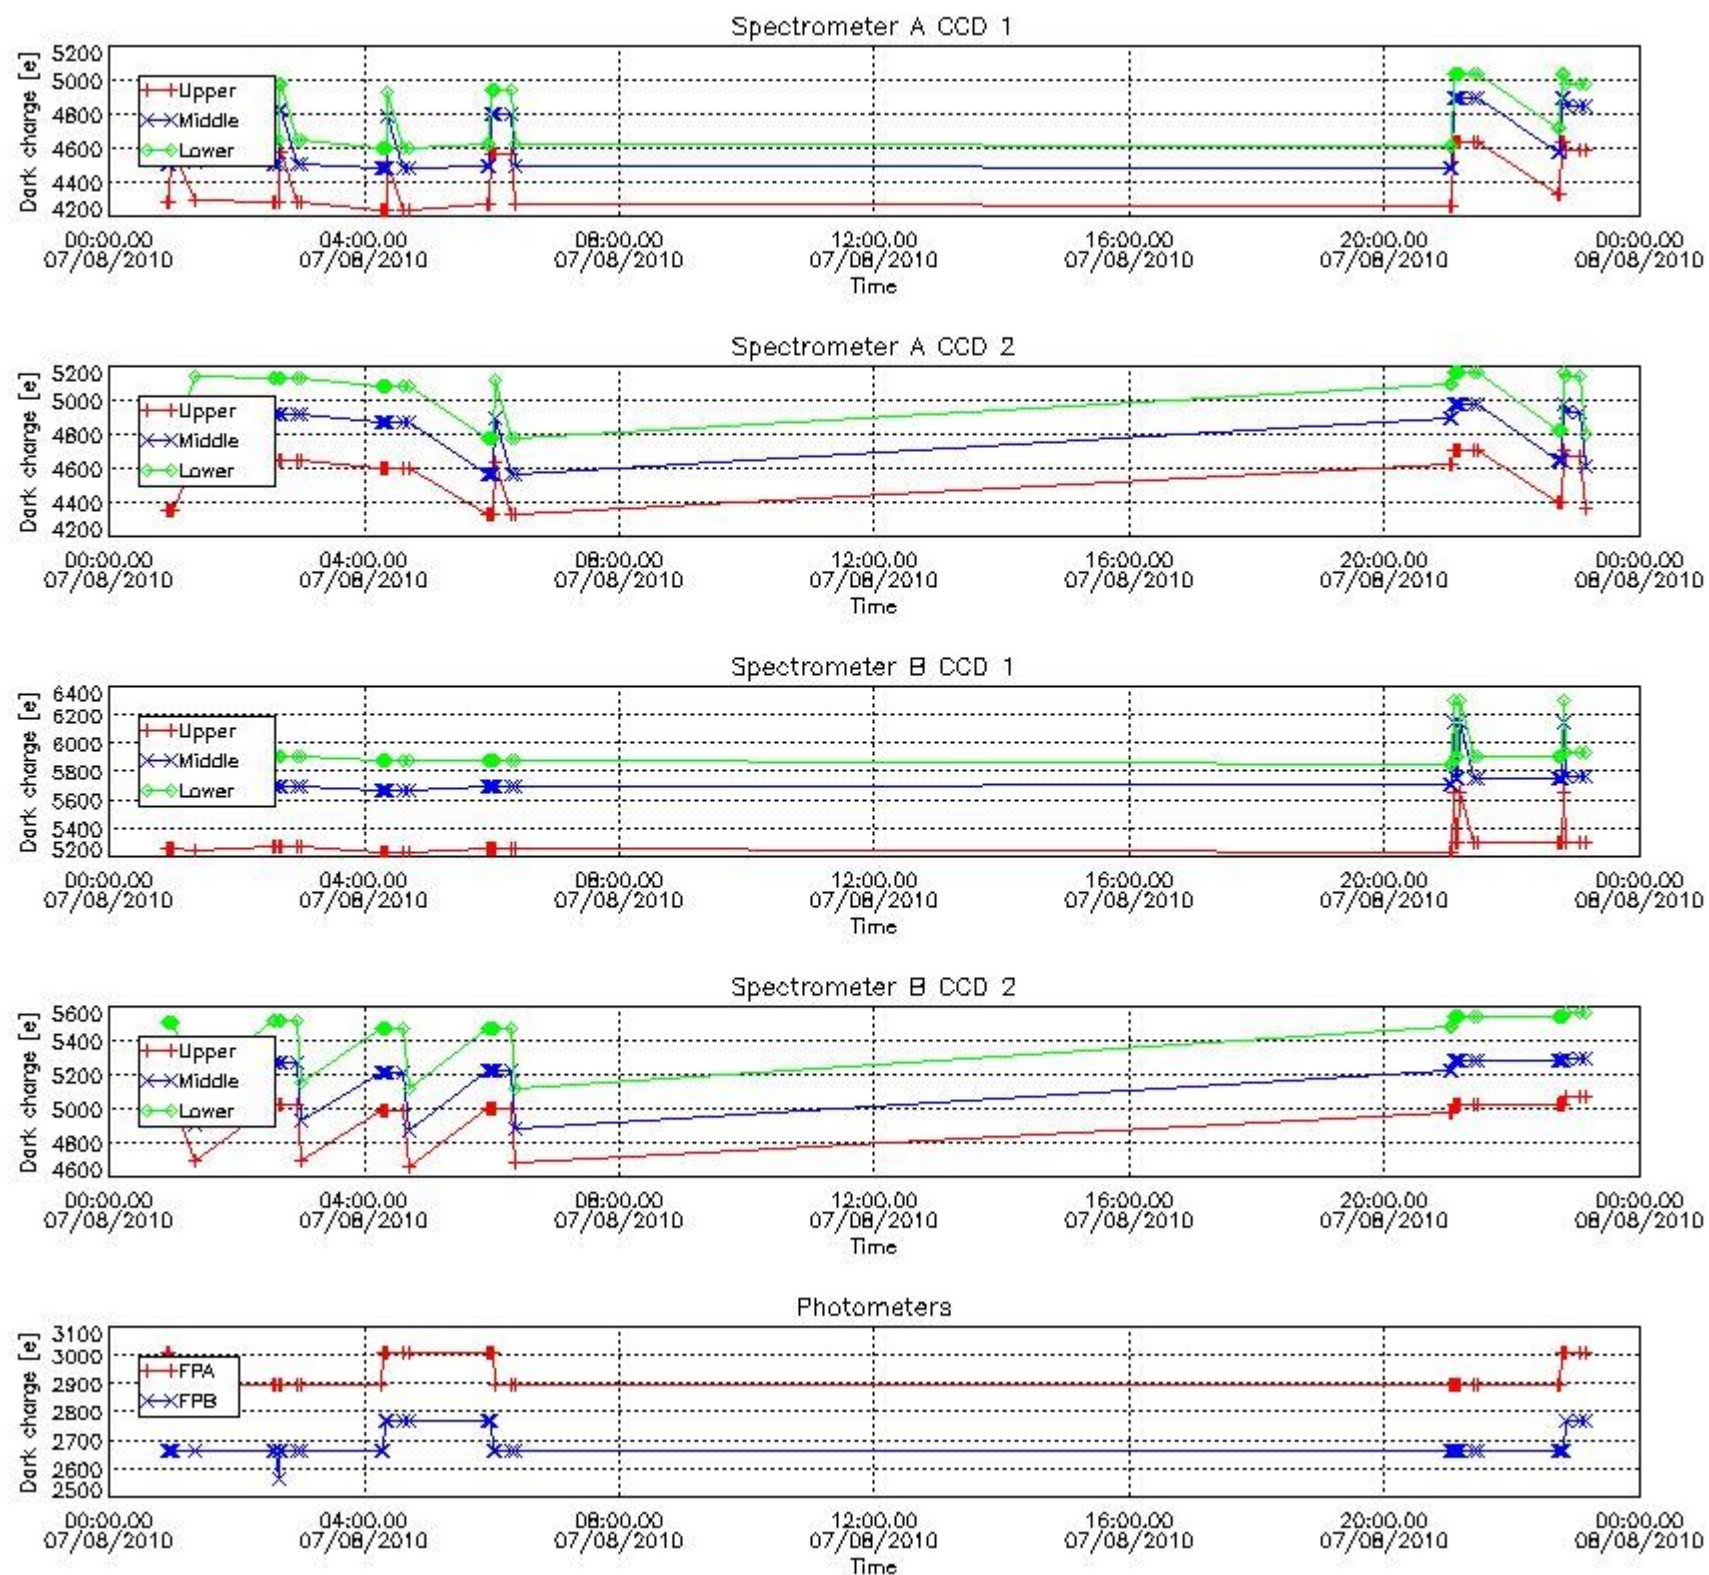

GOM_TRA_1PNPDE20100807_205905_000000432091_00472_44113_3390.N1	DC map used
GOM_TRA_1PNPDE20100807_210155_000000702091_00472_44113_3391.N1	DC map used
GOM_TRA_1PNPDE20100807_210350_000000472091_00472_44113_3392.N1	DC map used

4.2 Plot of mean dark charges per product: only products in DARK limb conditions without errors are used

5. Demodulation flag and quality information monitoring

In this section it is presented the modulation information extracted from the pcd (product confidence data) at measurement level and information extracted from the Quality Summary dataset. Only products without errors