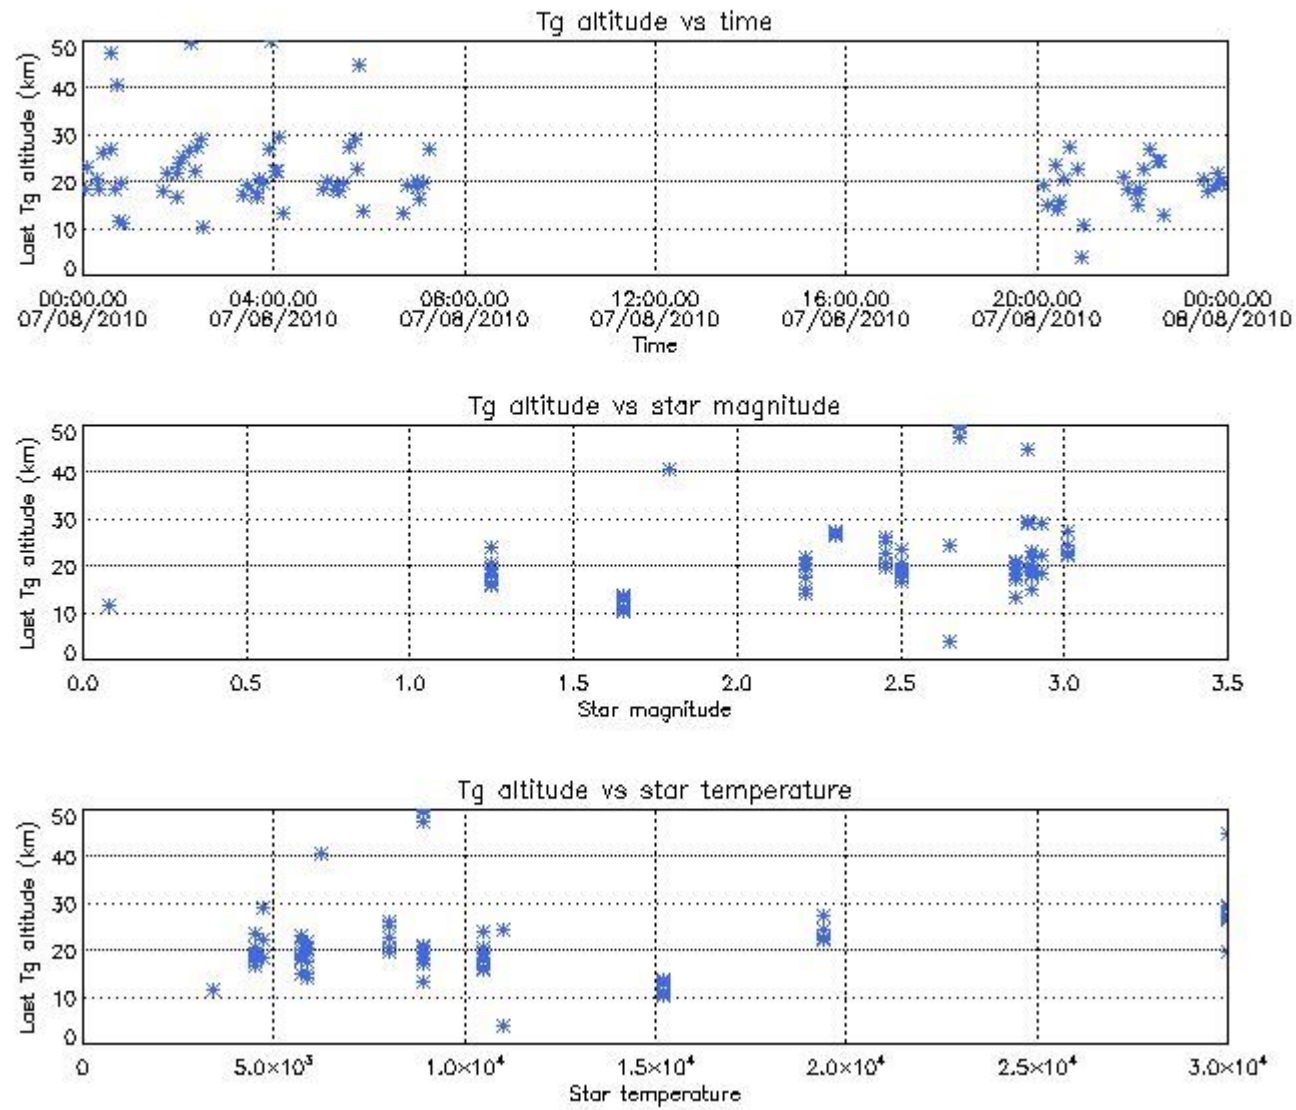

### 6.1 Statistics on tangent altitude lost:

Statistics	DARK	BRIGHT	TWILIGHT
Mean:	14.596	21.595	NaN
St. deviation:	4.1037	8.0449	NaN
Maximum:	22.069	49.862	NaN
Minimum:	4.3691	3.7951	NaN
Number of data:	42.000	81.000	NaN

### 6.2 Plot for DARK limb products

Tangent altitude at which the star is lost

6.3 Plot for BRIGHT limb products

## Tangent altitude at which the star is lost