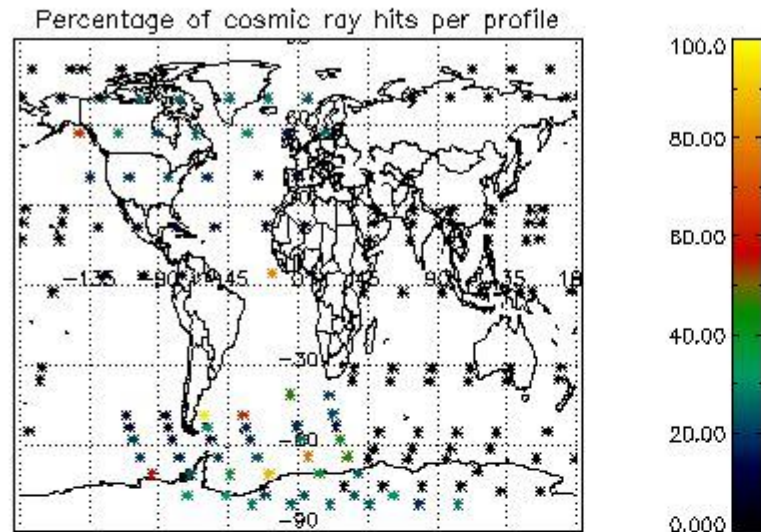

6. Statistics and plot of tangent altitude of the last measurement (DARK & BRIGHT products without errors)

6.1 Statistics on tangent altitude lost:

Statistics	DARK	BRIGHT	TWILIGHT
Mean:	14.596	21.595	NaN
St. deviation:	4.1037	8.0449	NaN
Maximum:	22.069	49.862	NaN
Minimum:	4.3691	3.7951	NaN
Number of data:	42.000	81.000	NaN

6.2 Plot for DARK limb products