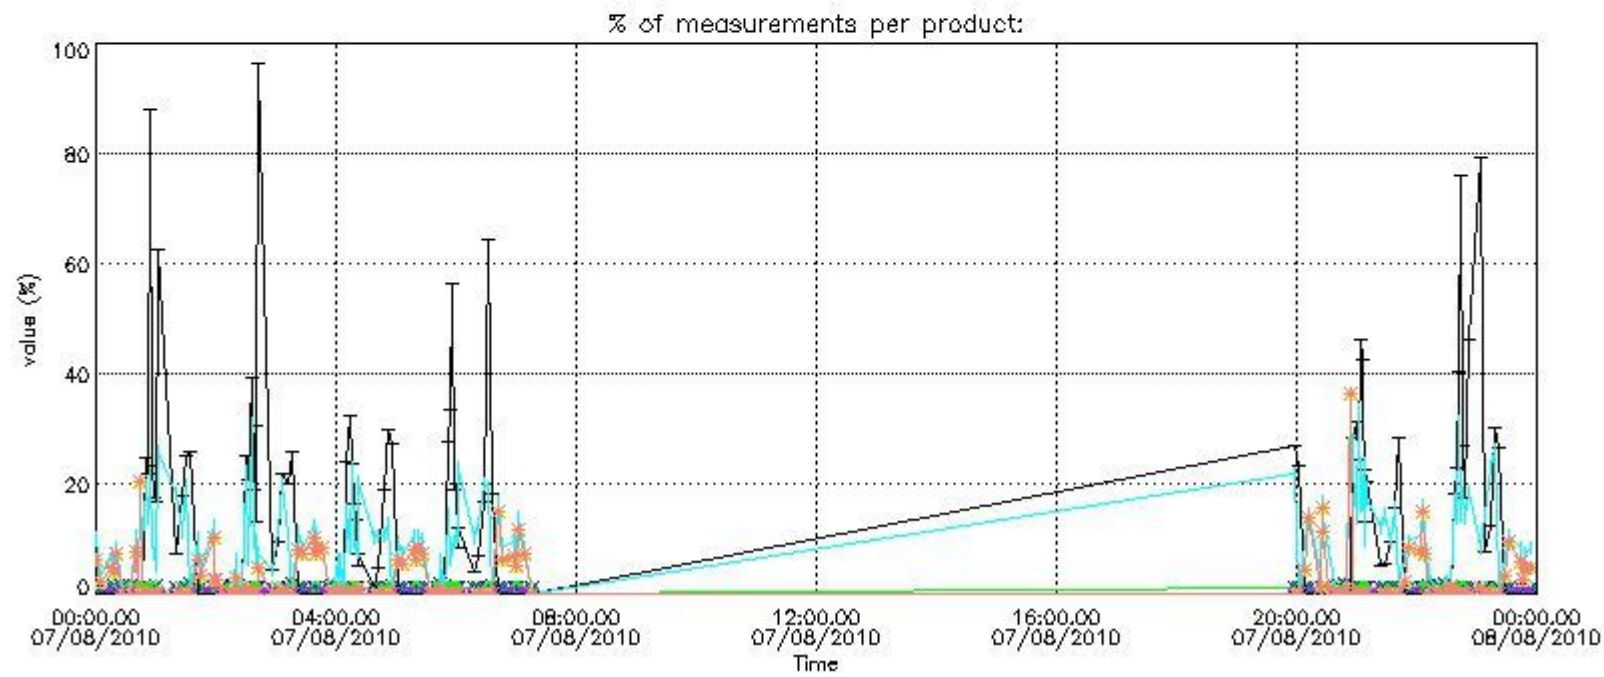

(error flag in the MPH set to "0") are used.

5.1 Percentage of products during reporting period with:

At least one measurement with demodulation flag set:	35.4430 %
Reference spectrum computed from DB:	0.00000 %
Reference spectrum with small number of measurements:	0.00000 %
SATU data not used:	0.00000 %

5.2 Plot quality information per product (time dependant)

5.3 Plot quality information per product (world map)