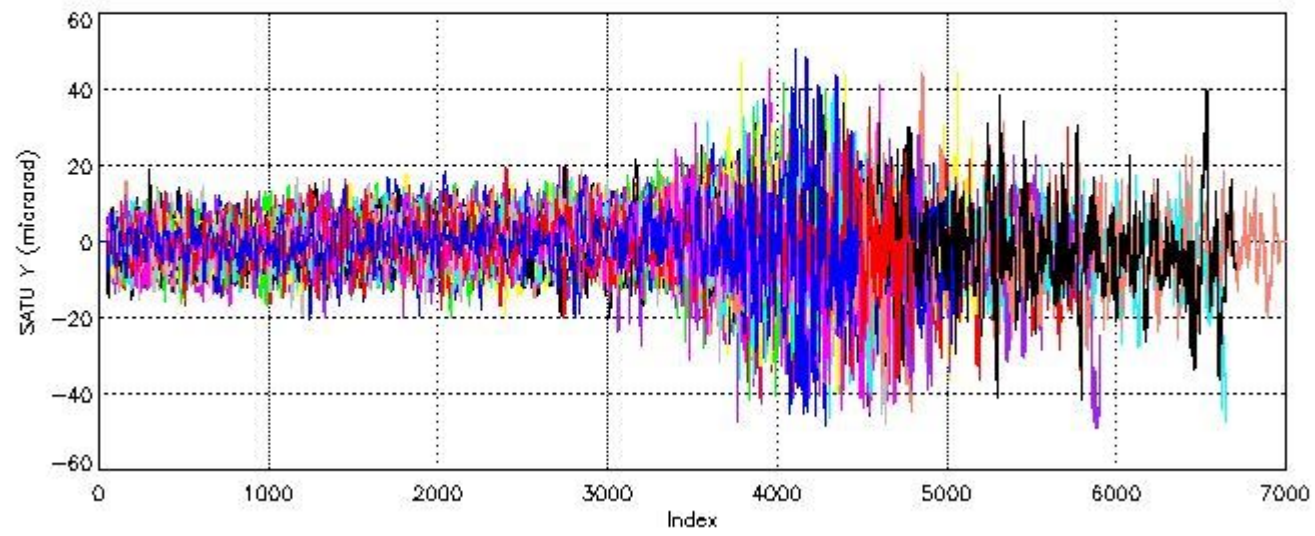

7.2 Statistics on SATU Noise Equivalent Angle (NEA) for DARK (D) and BRIGHT (B) products above 105 kms

The Star Acquisition and Tracking Unit (it is the CCD that tracks the star while it is occulted) Noise Equivalent Angle consists of the statistical angular variation of the SATU data above the atmosphere. Statistics (in microradians) above 105 km are computed for every occultation, giving four values per occultation: one in the 'X' direction and one in the 'Y' direction for dark and bright limbs. A mean value per day in every direction and limb is calculated and monitored in order to assess instrument performance in terms of star pointing.

7.2.1 SATU NEA Statistics (table)

Statistics	SATU X (D)	SATU Y (D)	SATU X (B)	SATU Y (B)
Mean:	0.16337	-1.1483	0.24013	-0.85387
St. deviation:	0.60297	4.2078	0.86572	4.2686
Maximum:	5.3000	19.100	5.9000	22.500
Minimum:	-5.1000	-17.200	-5.3000	-20.600