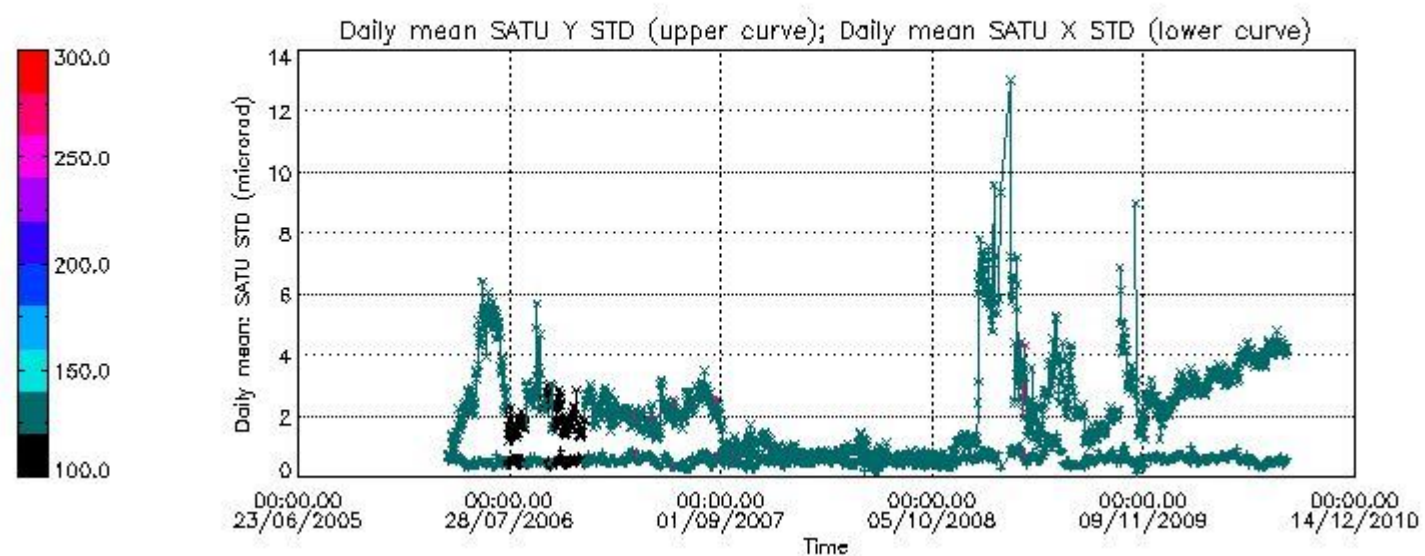

Number of data:	42550.	42550.	85650.	85650.

7.2.2 Trend of daily SATU NEA St. deviation since 1st April 2006 (dark limb)

The long term trend of the SATU 'X' and 'Y' standard deviations should be constant during the whole mission.

The colorbar represents the start tangent altitude (km) of the occultations.

Upper curve: STD of SATU Y axis

Lower curve: STD of SATU X axis

8. Auxiliary Data Files used for the production reported in section 2.4

The number reported in the third column indicates since which file (see list in section 2.4) the corresponding auxiliary file has been used. The fourth column is the date of those product files.

Type	Auxiliary Filename	Used since product	Used since product date
INST_PHYS_CHARACTERISTICS	GOM_INS_AXVIEC20091111_143220_20030716_120000_20500101_000000	1	07-AUG-2010 00:00:30
CALIBRATION_DATABASE	GOM_CAL_AXVIEC20100803_130100_20100801_000000_20500101_000000	1	07-AUG-2010 00:00:30
LEVEL-1B_PROC_CONFIG	GOM_PR1_AXVIEC20091111_145255_20020301_000000_20500101_000000	1	07-AUG-2010 00:00:30
STAR_CATALOGUE	GOM_CAT_AXVIEC20020121_161009_20020101_000000_20200101_000000	1	07-AUG-2010 00:00:30
STELLAR_SPECTRA_DATABANK	GOM_STS_AXVIEC20091111_151504_20020101_160000_20500101_000000	1	07-AUG-2010 00:00:30
ECMWF_FILE	AUX_ECF_AXNECM20100806_054115_20100806_210000_20100807_090000	1	07-AUG-2010 00:00:30
ECMWF_FILE	AUX_ECF_AXNECM20100806_172113_20100807_030000_20100807_150000	53	07-AUG-2010 03:46:23
ECMWF_FILE	AUX_ECA_AXNECM20100807_052114_20100806_210000_20100807_090000	80	07-AUG-2010 05:41:46
ECMWF_FILE	AUX_ECF_AXNECM20100807_054116_20100807_150000_20100808_030000	104	07-AUG-2010 19:57:29
ECMWF_FILE	AUX_ECF_AXNECM20100807_054116_20100807_210000_20100808_090000	121	07-AUG-2010 21:05:45
OPTIONAL_ECMWF_FILE	MISSING	1	07-AUG-2010 00:00:30
ORBIT_DATA_FILE	DOR_NAV_OPNPDE20100806_232148_000057382091_00459_44100_0900.N1	1	07-AUG-2010 00:00:30
ORBIT_DATA_FILE	DOR_NAV_OPNPDE20100807_010245_000092452091_00460_44101_0901.N1	20	07-AUG-2010 01:20:53
ORBIT_DATA_FILE	AUX_FPO_AXVPDS20100806_092113_20100805_190402_20100815_203016	53	07-AUG-2010 03:46:23
ORBIT_DATA_FILE	DOR_NAV_OPNPDE20100807_053344_000057382091_00463_44104_0903.N1	80	07-AUG-2010 05:41:46
ORBIT_DATA_FILE	DOR_NAV_OPNPDE20100807_195427_000038252091_00472_44113_0904.N1	104	07-AUG-2010 19:57:29
ORBIT_DATA_FILE	DOR_NAV_OPNPDE20100807_210332_000060572091_00472_44113_0905.N1	121	07-AUG-2010 21:05:45
ORBIT_DATA_FILE	DOR_NAV_OPNPDE20100807_224947_000057382091_00473_44114_0906.N1	147	07-AUG-2010 22:49:01