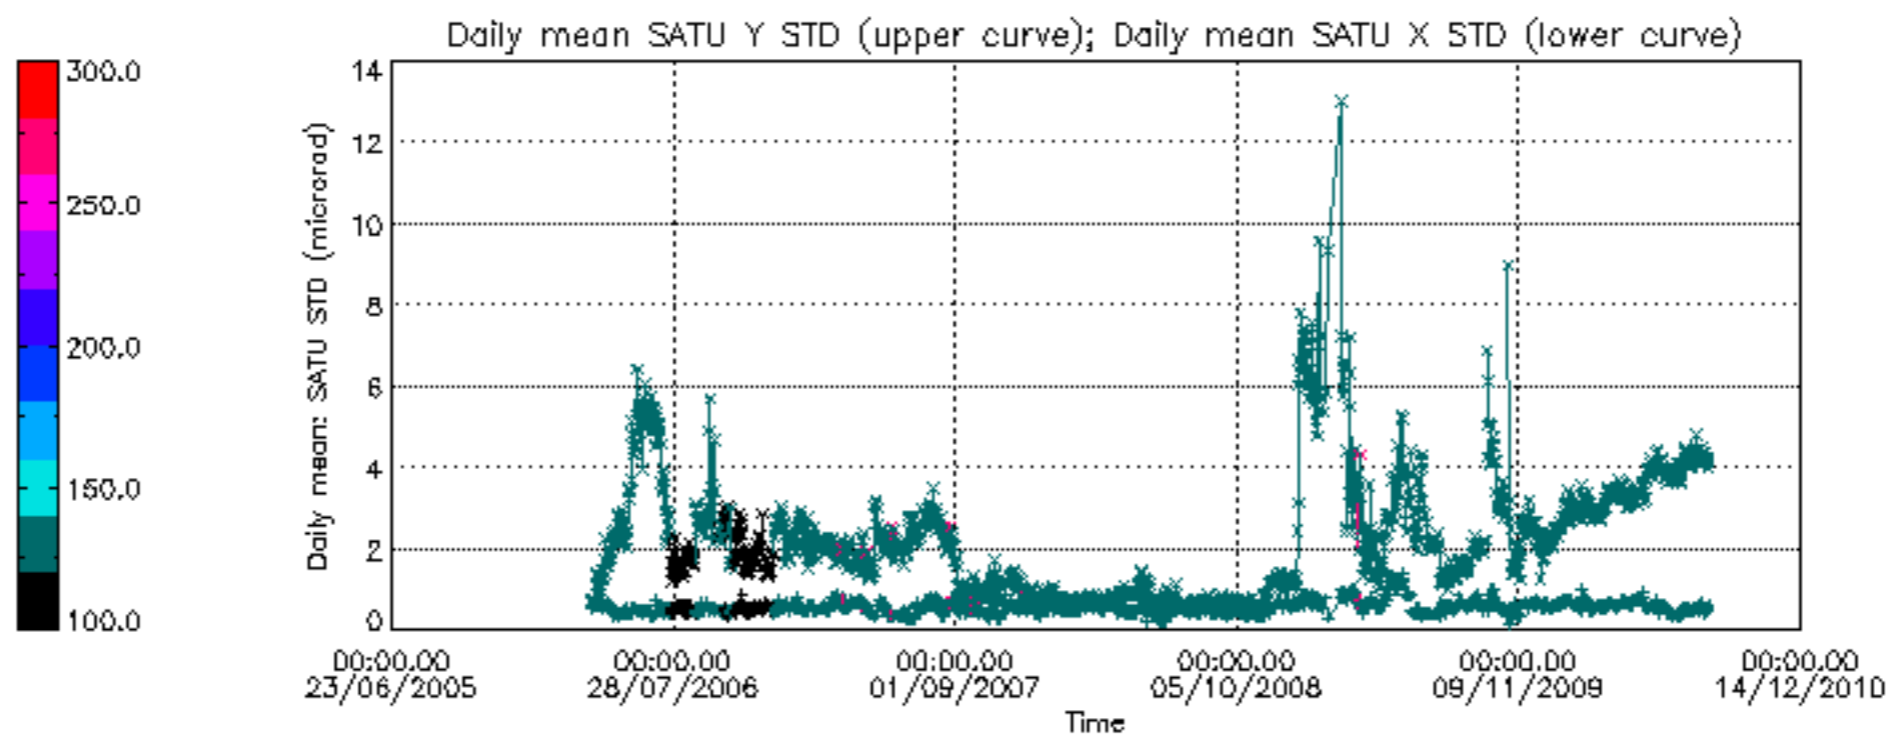

Percentage of cosmic ray hits per profile

Percentage of datation errors per profile

Percentage of star falling outside central band per profile

Percentage of saturation errors per profile

Tangent altitude at which the star is lost