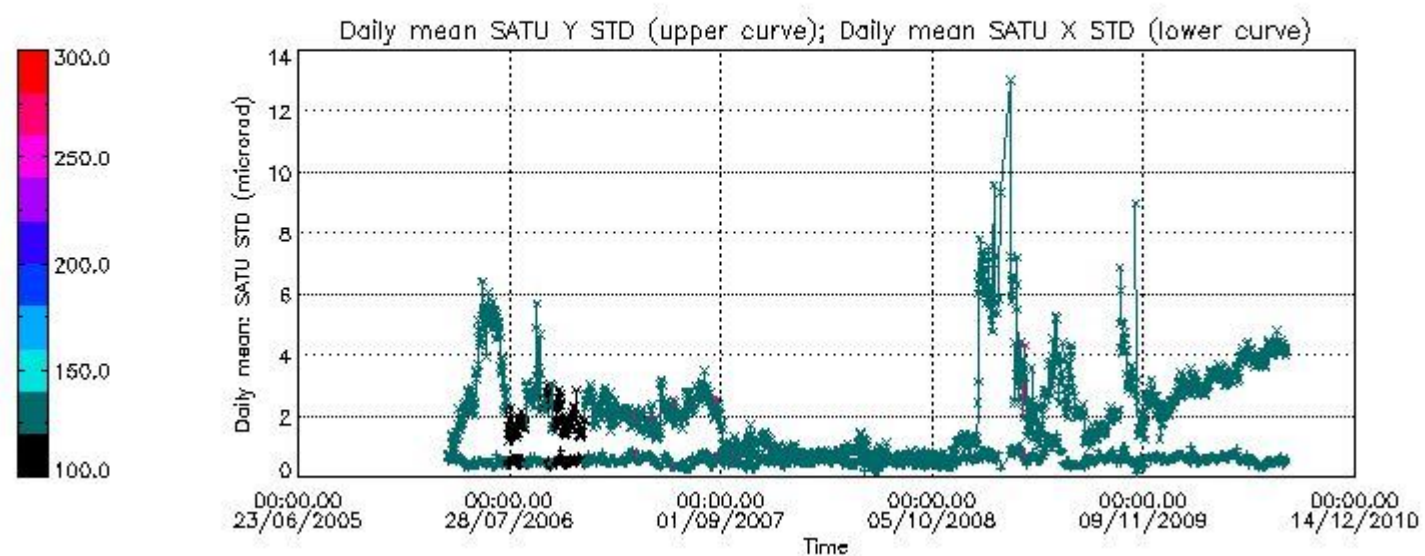

Number of data:	37550.	37550.	76650.	76650.

7.2.2 Trend of daily SATU NEA St. deviation since 1st April 2006 (dark limb)

The long term trend of the SATU 'X' and 'Y' standard deviations should be constant during the whole mission.

The colorbar represents the start tangent altitude (km) of the occultations.

Upper curve: STD of SATU Y axis

Lower curve: STD of SATU X axis

8. Auxiliary Data Files used for the production reported in section 2.4

The number reported in the third column indicates since which file (see list in section 2.4) the corresponding auxiliary file has been used. The fourth column is the date of those product files.

Type	Auxiliary Filename	Used since product	Used since product date
INST_PHYS_CHARACTERISTICS	GOM_INS_AXVIEC20091111_143220_20030716_120000_20500101_000000	1	06-AUG-2010 00:06:34
CALIBRATION_DATABASE	GOM_CAL_AXVIEC20100803_130100_20100801_000000_20500101_000000	1	06-AUG-2010 00:06:34
LEVEL-1B_PROC_CONFIG	GOM_PR1_AXVIEC20091111_145255_20020301_000000_20500101_000000	1	06-AUG-2010 00:06:34
STAR_CATALOGUE	GOM_CAT_AXVIEC20020121_161009_20020101_000000_20200101_000000	1	06-AUG-2010 00:06:34
STELLAR_SPECTRA_DATABANK	GOM_STS_AXVIEC20091111_151504_20020101_160000_20500101_000000	1	06-AUG-2010 00:06:34
ECMWF_FILE	AUX_ECF_AXNECM20100805_054115_20100805_210000_20100806_090000	1	06-AUG-2010 00:06:34
ECMWF_FILE	AUX_ECF_AXNECM20100805_172116_20100806_030000_20100806_150000	63	06-AUG-2010 04:32:53
ECMWF_FILE	AUX_ECF_AXNECM20100806_052116_20100806_150000_20100807_030000	87	06-AUG-2010 20:32:04
ECMWF_FILE	AUX_ECF_AXNECM20100806_054115_20100806_210000_20100807_090000	107	06-AUG-2010 21:54:35
OPTIONAL_ECMWF_FILE	MISSING	1	06-AUG-2010 00:06:34
ORBIT_DATA_FILE	DOR_NAV_OPNPDE20100805_234830_000057382091_00445_44086_0894.N1	1	06-AUG-2010 00:06:34
ORBIT_DATA_FILE	DOR_NAV_OPNPDE20100806_012927_000041442091_00446_44087_0895.N1	24	06-AUG-2010 01:32:36
ORBIT_DATA_FILE	DOR_NAV_OPNPDE20100806_024350_000057382091_00447_44088_0896.N1	38	06-AUG-2010 02:46:53
ORBIT_DATA_FILE	DOR_NAV_OPNPDE20100806_042447_000057382091_00448_44089_0897.N1	63	06-AUG-2010 04:32:53
ORBIT_DATA_FILE	DOR_NAV_OPNPDE20100806_202628_000041442091_00458_44099_0898.N1	87	06-AUG-2010 20:32:04
ORBIT_DATA_FILE	DOR_NAV_OPNPDE20100806_214051_000057382091_00458_44099_0899.N1	107	06-AUG-2010 21:54:35
ORBIT_DATA_FILE	DOR_NAV_OPNPDE20100806_232148_000057382091_00459_44100_0900.N1	131	06-AUG-2010 23:40:16