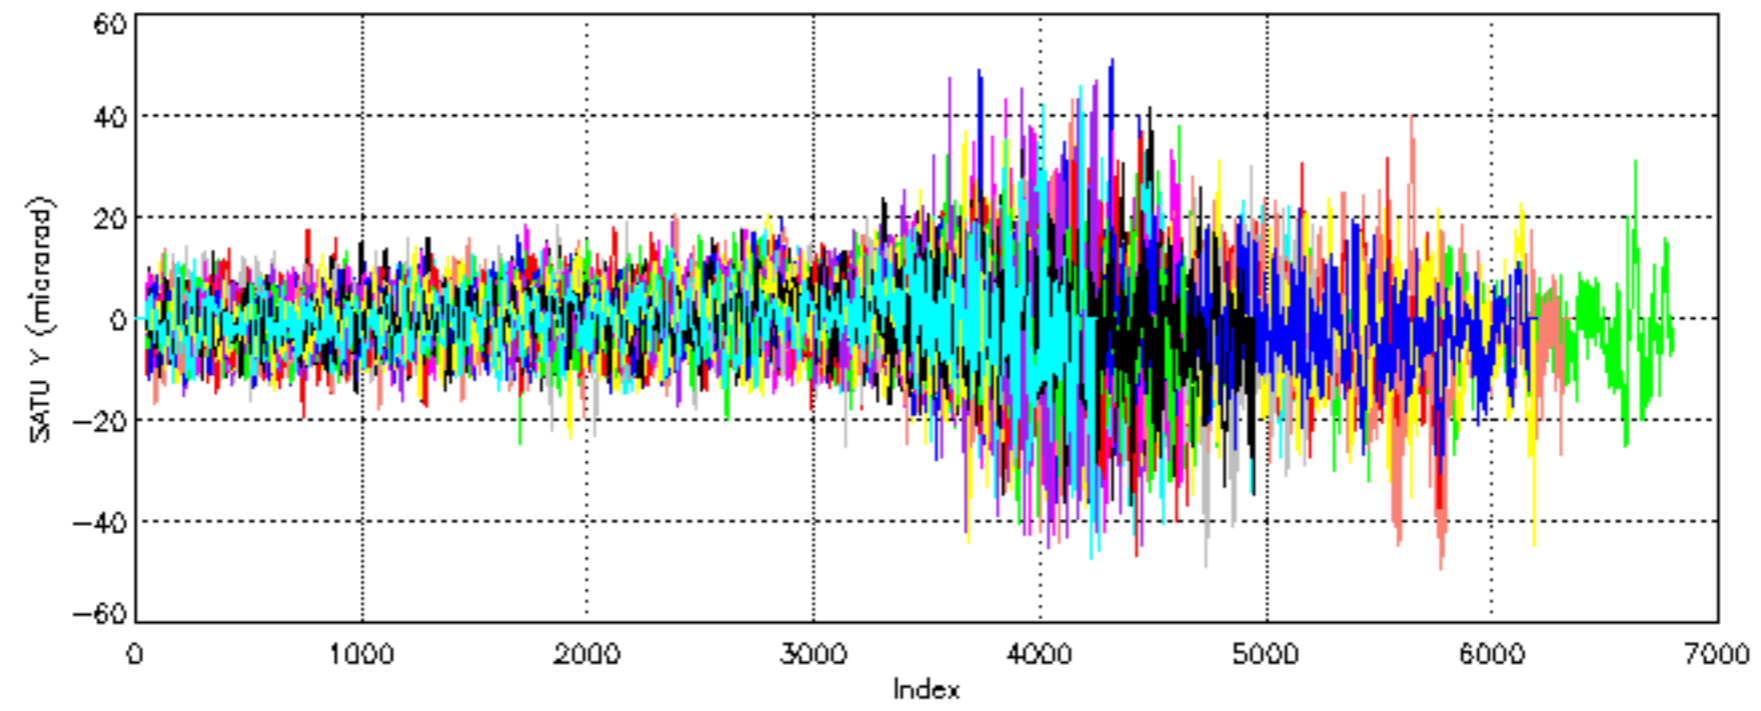

[6.1 Statistics on star tangent altitude lost](#)

[6.2 Plot of star tangent altitude lost: DARK products](#)

[6.3 Plot of star tangent altitude lost: BRIGHT products](#)

[6.3 Plot of star tangent altitude lost: TWILIGHT products](#)

Percentage of cosmic ray hits per profile

Percentage of datation errors per profile

Percentage of star falling outside central band per profile

Percentage of saturation errors per profile

Tangent altitude at which the star is lost