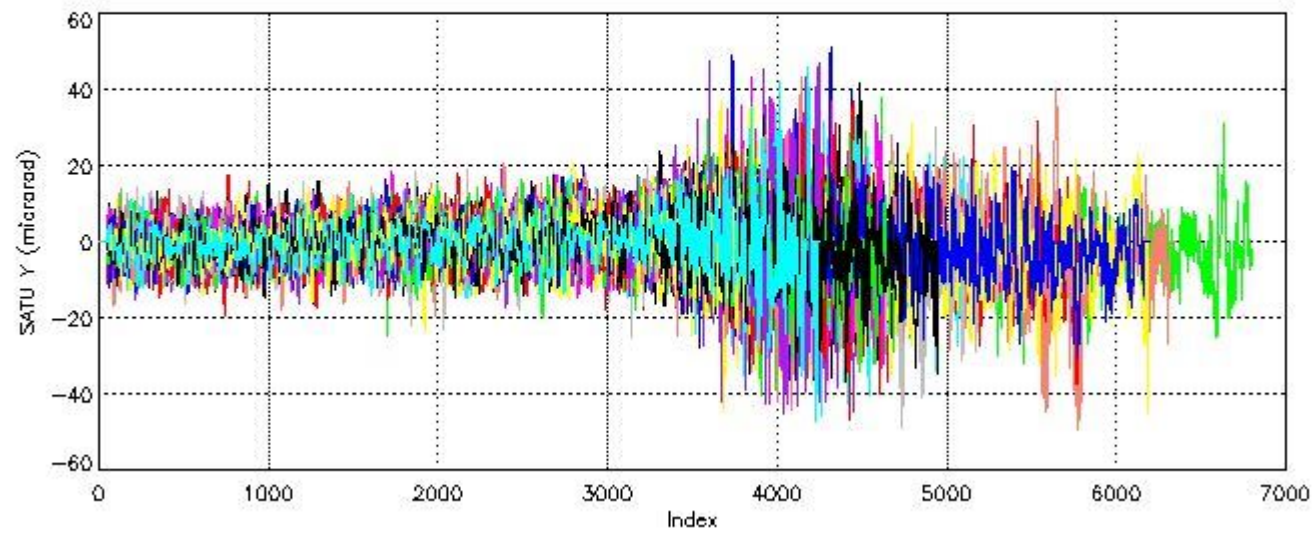

7.2 Statistics on SATU Noise Equivalent Angle (NEA) for DARK (D) and BRIGHT (B) products above 105 kms

The Star Acquisition and Tracking Unit (it is the CCD that tracks the star while it is occulted) Noise Equivalent Angle consists of the statistical angular variation of the SATU data above the atmosphere.

Statistics (in microradians) above 105 km are computed for every occultation, giving four values per occultation: one in the 'X' direction and one in the 'Y' direction for dark and bright limbs. A mean value per day in every direction and limb is calculated and monitored in order to assess instrument performance in terms of star pointing.

7.2.1 SATU NEA Statistics (table)

Statistics	SATU X (D)	SATU Y (D)	SATU X (B)	SATU Y (B)
Mean:	0.16192	-1.0801	0.23789	-0.85412
St. deviation:	0.58518	3.9653	0.82388	4.1995
Maximum:	4.6000	17.600	6.1000	18.600
Minimum:	-4.8000	-19.500	-4.4000	-20.700