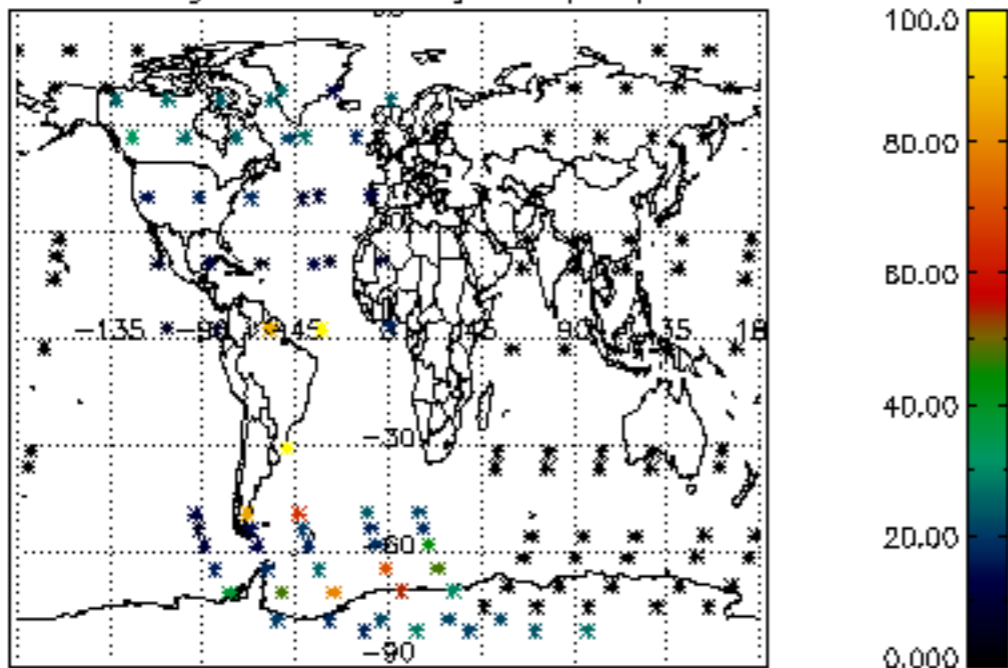

Percentage of cosmic ray hits per profile