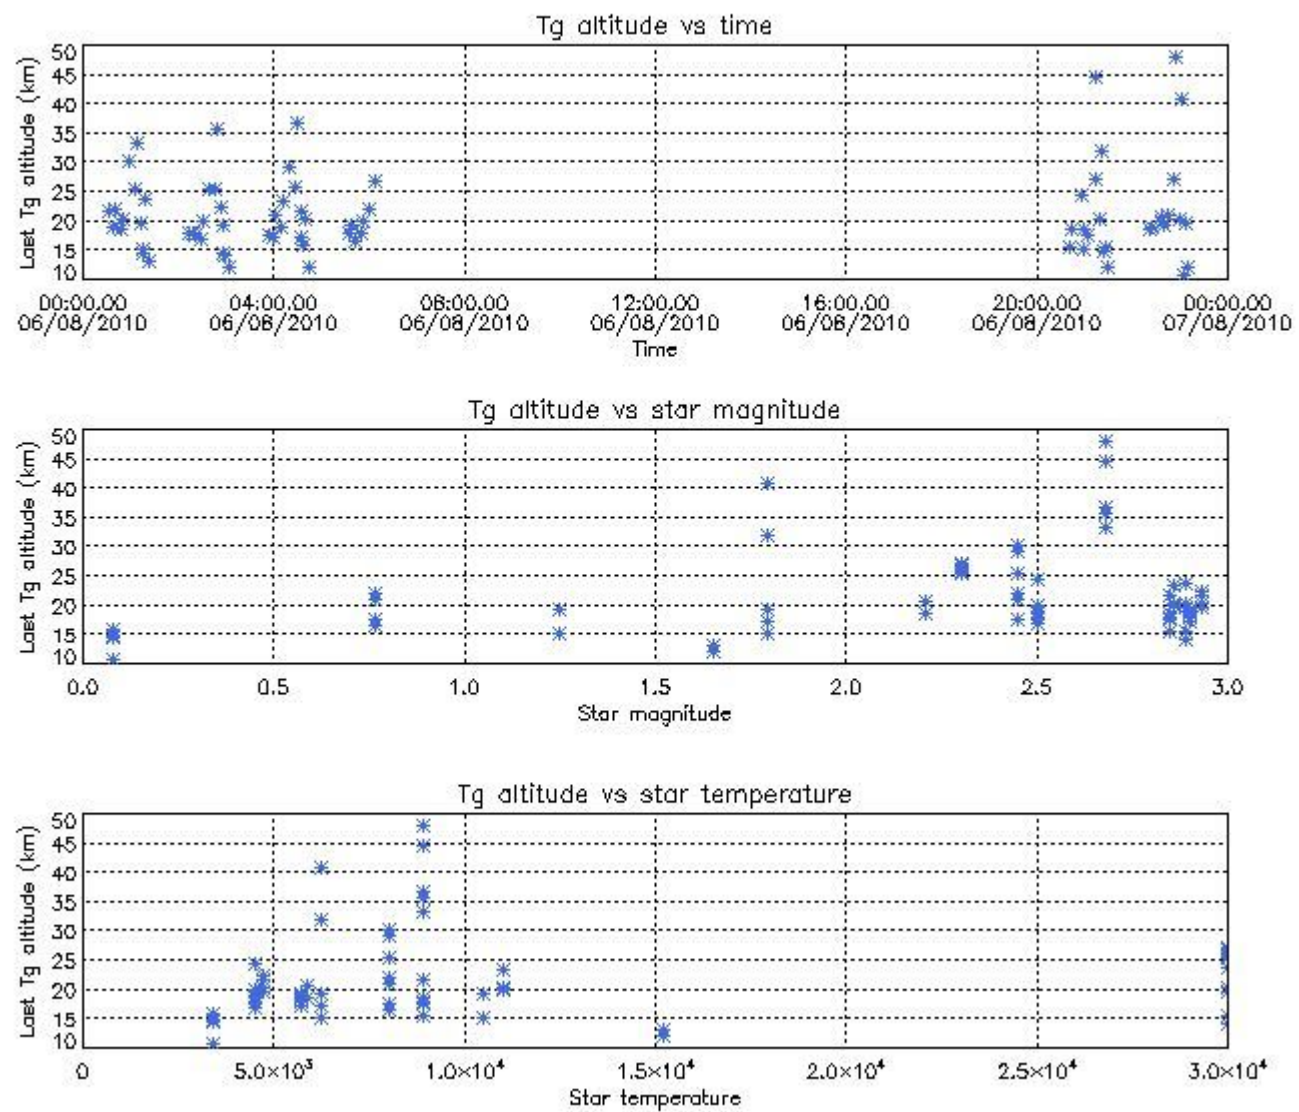

Tangent altitude at which the star is lost

7. Star Acquisition and Tracking Unit (SATU)

The Star Acquisition and Tracking Unit (SATU) analyses the position of the tracked star beam collected by the GOMOS telescope and deflected by the optical beam dispatcher. The main function of the SATU is to detect a star, provide its image position to the science data electronics and to help the pointing function to keep the star image at a fixed position. In tracking mode the SATU data is recorded with a frequency of 100 Hz.

7.1 SATU 'X' and 'Y' axis plots (dark limb)

SATU CCD 'X' and 'Y' axis plots are provided in order to detect any abnormal behaviour of the tracking system. For every occultation (color) the plot should remain stable (with some noise) until we are deep in the atmosphere where big fluctuations are registered due to the refractive effects.