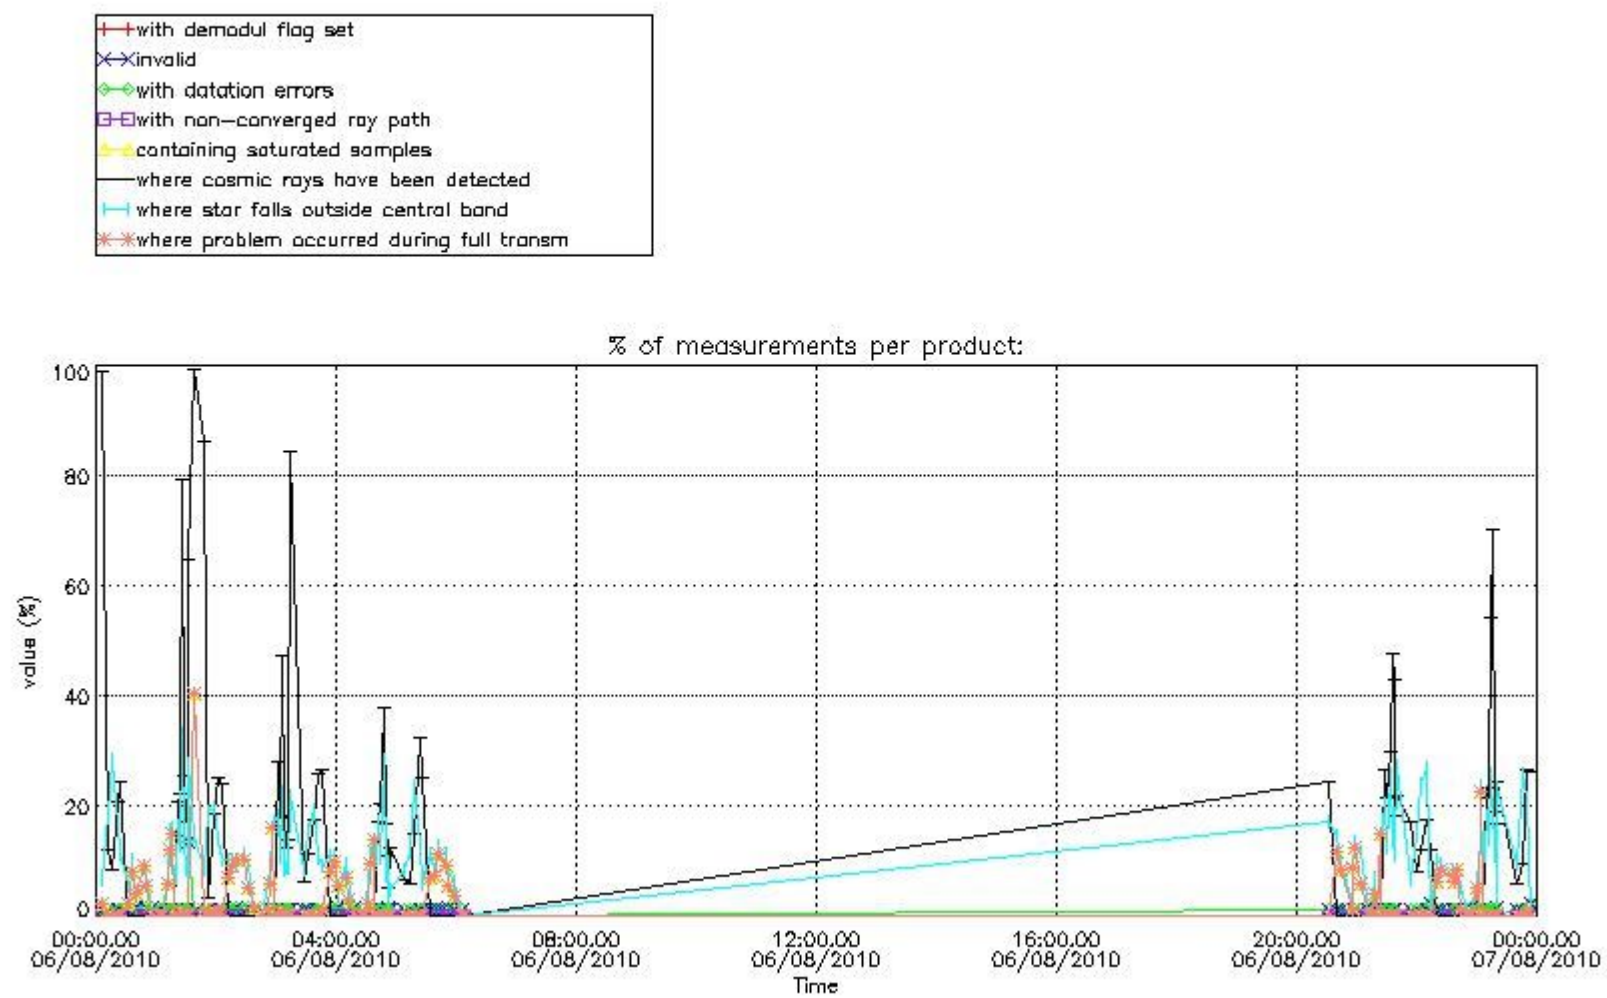

At least one measurement with demodulation flag set:	34.3284 %
Reference spectrum computed from DB:	0.00000 %
Reference spectrum with small number of measurements:	0.00000 %
SATU data not used:	0.00000 %

5.2 Plot quality information per product (time dependant)

5.3 Plot quality information per product (world map)