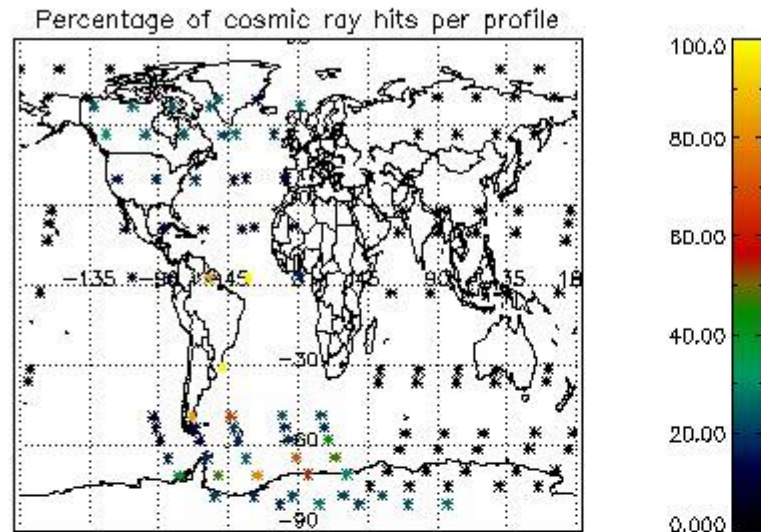

6. Statistics and plot of tangent altitude of the last measurement (DARK & BRIGHT products without errors)

6.1 Statistics on tangent altitude lost:

Statistics	DARK	BRIGHT	TWILIGHT
Mean:	14.808	21.143	NaN
St. deviation:	4.3834	7.2832	NaN
Maximum:	21.134	47.783	NaN
Minimum:	5.1172	10.632	NaN
Number of data:	37.000	72.000	NaN

6.2 Plot for DARK limb products