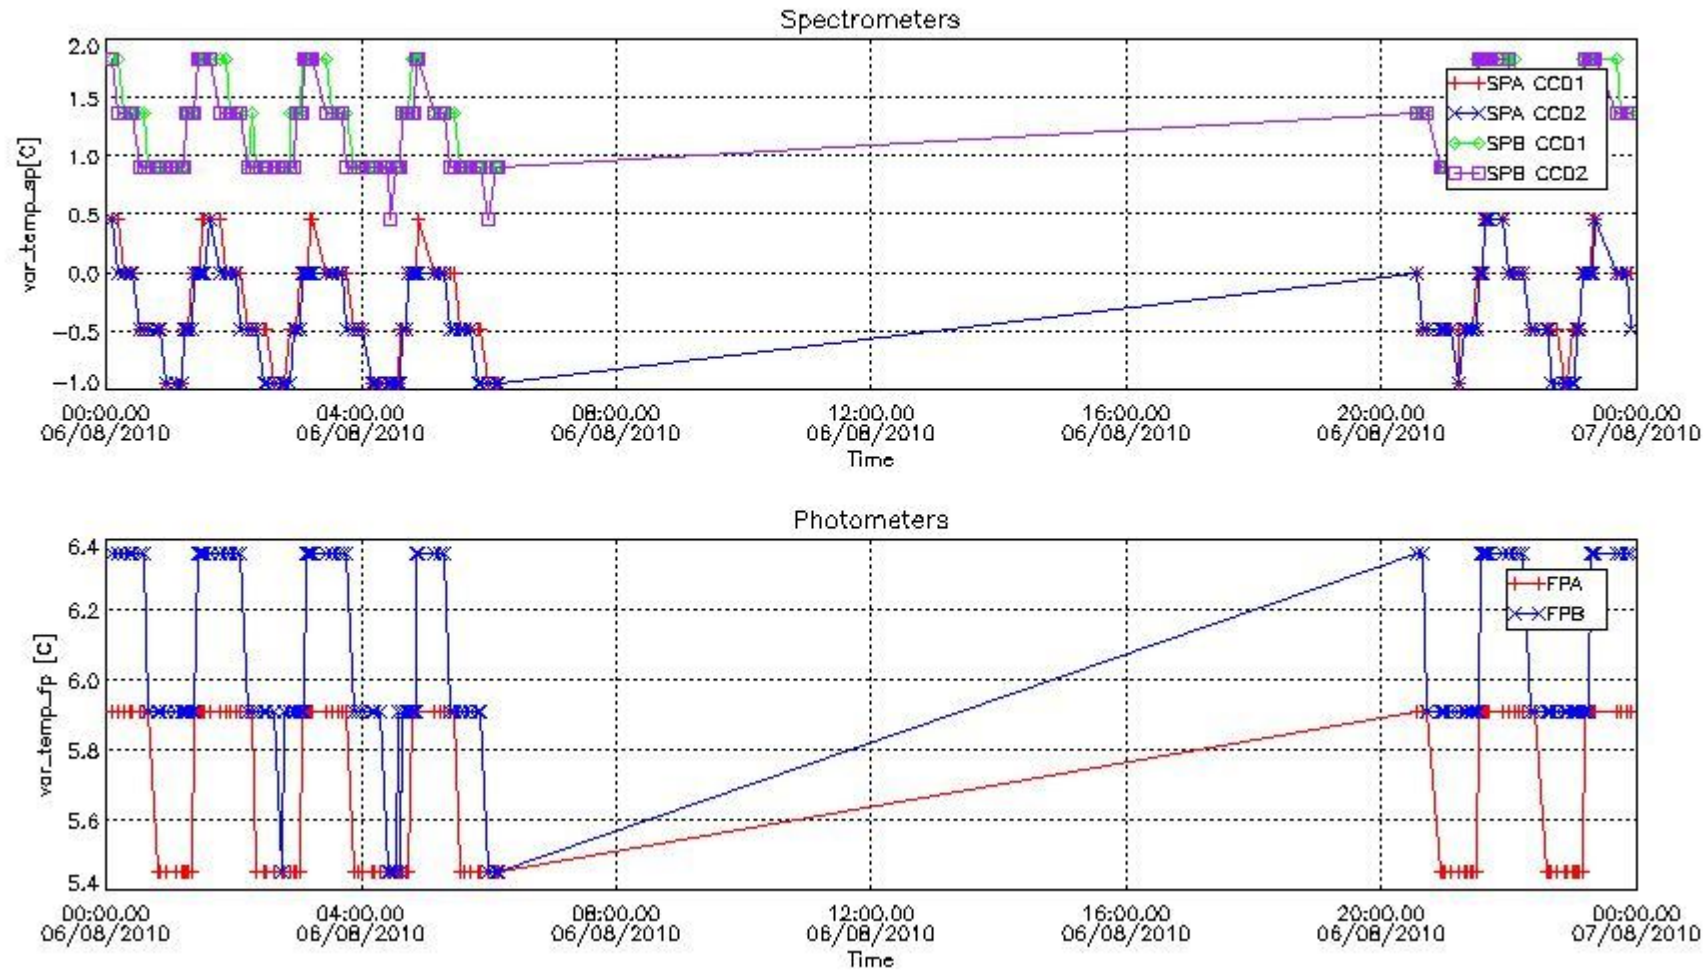

131	GOM_TRA_1PNPDE20100806_234016_000000432091_00460_44101_3143.N1	06-AUG-2010 23:40:16	Dark	42.500	9	Alp Eri	0.45300	24000.	85	44101	No
132	GOM_TRA_1PNPDE20100806_234530_000000642091_00460_44101_3144.N1	06-AUG-2010 23:45:30	Straylight	63.500	84	Alp Phe	2.3970	4500.0	127	44101	No
133	GOM_TRA_1PNPDE20100806_235012_000000492091_00460_44101_3145.N1	06-AUG-2010 23:50:12	Straylight	49.000	31	Alp Gru	1.7340	15200.	98	44101	No
134	GOM_TRA_1PNPDE20100806_235359_000000252091_00460_44101_3146.N1	06-AUG-2010 23:53:59	Twilight_and_stray	25.000	18	24Alp PsA	1.1660	9700.0	50	44101	No

3. Plot of GOMOS spectrometers and photometers temperatures from level 1b data

4. Overview of dark signal processing per product

The Dark Charge (DC) is a temperature-dependant signal added to the useful measurements and it is therefore subtracted from them during the processing. There are two phenomena that produce a continuous increase of the DC: the "hot pixels" (a pixel is "hot" when its DC exceeds by a significant amount its value measured on ground at the same temperature) and the "Random Telegraphic Signal" (abrupt change positive or negative of the CCD pixel signal, random in time, affecting only the DC part of the signal and not the photon generated signal).

In this section a list of products that did not use the Dark Sky Area (DSA) observation for the DC computation is given. It is also provided the mean DC plot per product for dark limb products with no error flag set.

4.1 These products did not use the DSA observation for DC computation:

Product name	DC information
GOM_TRA_1PNPDE20100806_203204_000000472091_00458_44099_3105.N1	DC map used
GOM_TRA_1PNPDE20100806_203919_000000522091_00458_44099_3106.N1	DC map used
GOM_TRA_1PNPDE20100806_204311_000000492091_00458_44099_3107.N1	DC map used
GOM_TRA_1PNPDE20100806_205524_000000402091_00458_44099_3108.N1	DC map used
GOM_TRA_1PNPDE20100806_205645_000000412091_00458_44099_3109.N1	DC map used
GOM_TRA_1PNPDE20100806_205834_000000452091_00458_44099_3110.N1	DC map used