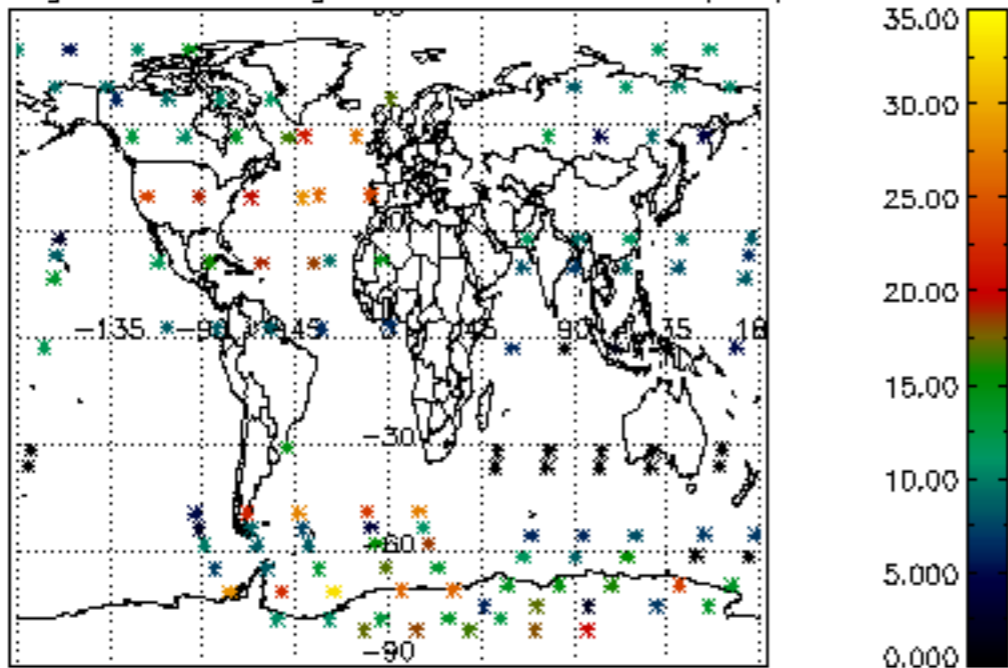

Percentage of star falling outside central band per profile