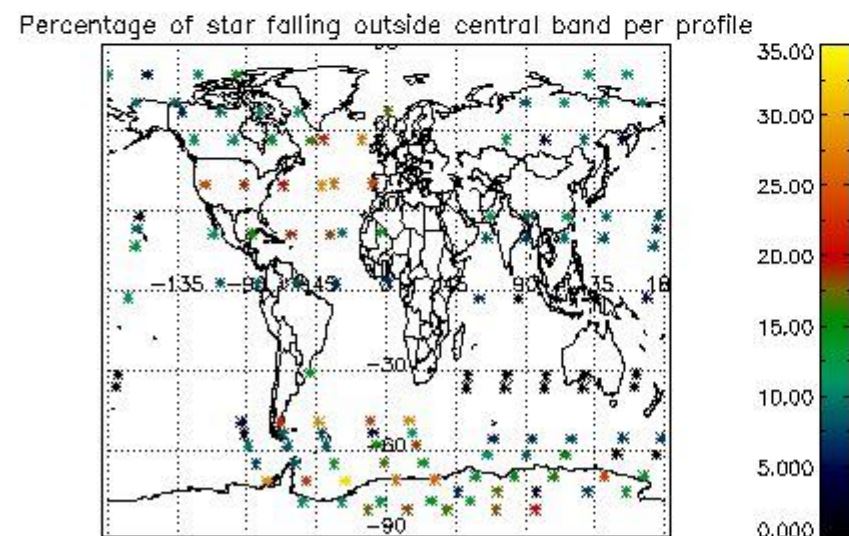

6. Statistics and plot of tangent altitude of the last measurement (DARK & BRIGHT products without errors)

6.1 Statistics on tangent altitude lost:

Statistics	DARK	BRIGHT	TWILIGHT
Mean:	14.808	21.143	NaN
St. deviation:	4.3834	7.2832	NaN
Maximum:	21.134	47.783	NaN
Minimum:	5.1172	10.632	NaN
Number of data:	37.000	72.000	NaN

6.2 Plot for DARK limb products