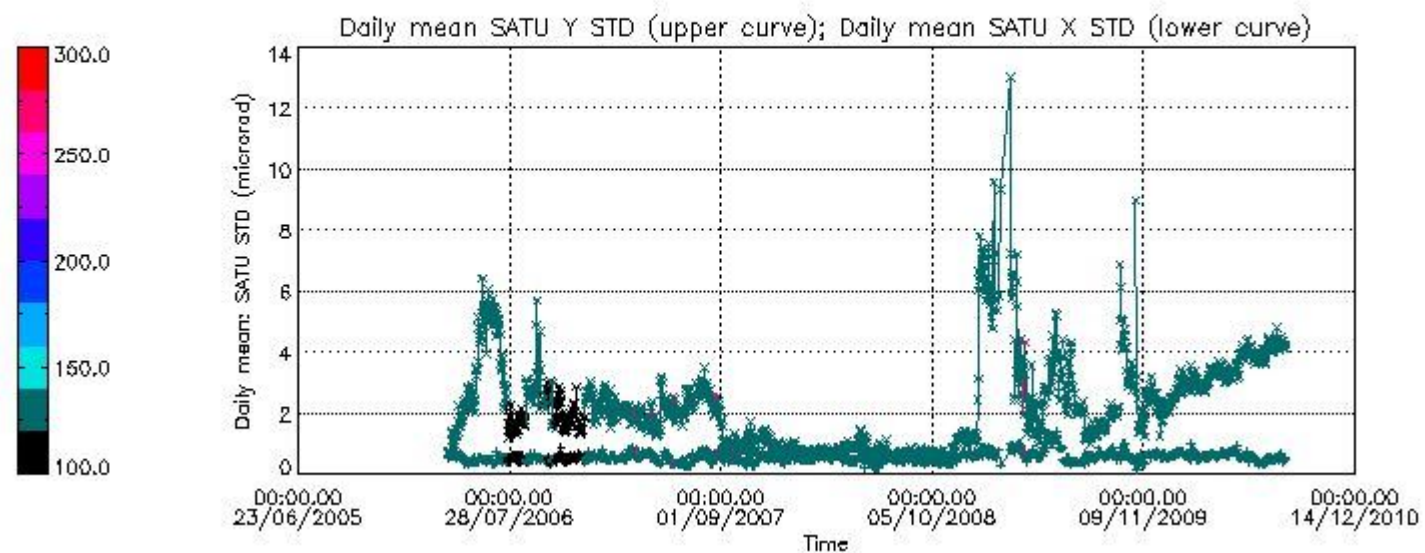

Number of data:	42550.	42550.	60650.	60650.

7.2.2 Trend of daily SATU NEA St. deviation since 1st April 2006 (dark limb)

The long term trend of the SATU 'X' and 'Y' standard deviations should be constant during the whole mission.

The colorbar represents the start tangent altitude (km) of the occultations.

Upper curve: STD of SATU Y axis

Lower curve: STD of SATU X axis

8. Auxiliary Data Files used for the production reported in section 2.4

The number reported in the third column indicates since which file (see list in section 2.4) the corresponding auxiliary file has been used. The fourth column is the date of those product files.

Type	Auxiliary Filename	Used since product	Used since product date
INST_PHYS_CHARACTERISTICS	GOM_INS_AXVIEC20091111_143220_20030716_120000_20500101_000000	1	05-AUG-2010 00:05:39
CALIBRATION_DATABASE	GOM_CAL_AXVIEC20100803_130100_20100801_000000_20500101_000000	1	05-AUG-2010 00:05:39
LEVEL-1B_PROC_CONFIG	GOM_PR1_AXVIEC20091111_145255_20020301_000000_20500101_000000	1	05-AUG-2010 00:05:39
STAR_CATALOGUE	GOM_CAT_AXVIEC20020121_161009_20020101_000000_20200101_000000	1	05-AUG-2010 00:05:39
STELLAR_SPECTRA_DATABANK	GOM_STS_AXVIEC20091111_151504_20020101_160000_20500101_000000	1	05-AUG-2010 00:05:39
ECMWF_FILE	AUX_ECF_AXNECM20100804_052113_20100804_210000_20100805_090000	1	05-AUG-2010 00:05:39
ECMWF_FILE	AUX_ECF_AXNECM20100804_170703_20100805_030000_20100805_150000	41	05-AUG-2010 03:26:50
ECMWF_FILE	AUX_ECA_AXNECM20100805_052115_20100804_210000_20100805_090000	61	05-AUG-2010 05:07:25
ECMWF_FILE	AUX_ECF_AXNECM20100805_054115_20100805_210000_20100806_090000	81	05-AUG-2010 21:03:35
OPTIONAL_ECMWF_FILE	MISSING	1	05-AUG-2010 00:05:39
ORBIT_DATA_FILE	DOR_NAV_OPNPDE20100804_224453_000057382091_00430_44071_0887.N1	1	05-AUG-2010 00:05:39
ORBIT_DATA_FILE	DOR_NAV_OPNPDE20100805_002550_000054192091_00431_44072_0888.N1	9	05-AUG-2010 00:28:32
ORBIT_DATA_FILE	DOR_NAV_OPNPDE20100805_020128_000041442091_00432_44073_0889.N1	28	05-AUG-2010 02:04:05
ORBIT_DATA_FILE	DOR_NAV_OPNPDE20100805_031551_000057382091_00433_44074_0890.N1	41	05-AUG-2010 03:26:50
ORBIT_DATA_FILE	DOR_NAV_OPNPDE20100805_045648_000057382091_00434_44075_0891.N1	61	05-AUG-2010 05:07:25
ORBIT_DATA_FILE	DOR_NAV_OPNPDE20100805_205829_000038252091_00444_44085_0892.N1	81	05-AUG-2010 21:03:35
ORBIT_DATA_FILE	DOR_NAV_OPNPDE20100805_220733_000057382091_00444_44085_0893.N1	100	05-AUG-2010 22:11:23
ORBIT_DATA_FILE	DOR_NAV_OPNPDE20100805_234830_000057382091_00445_44086_0894.N1	125	05-AUG-2010 23:51:59