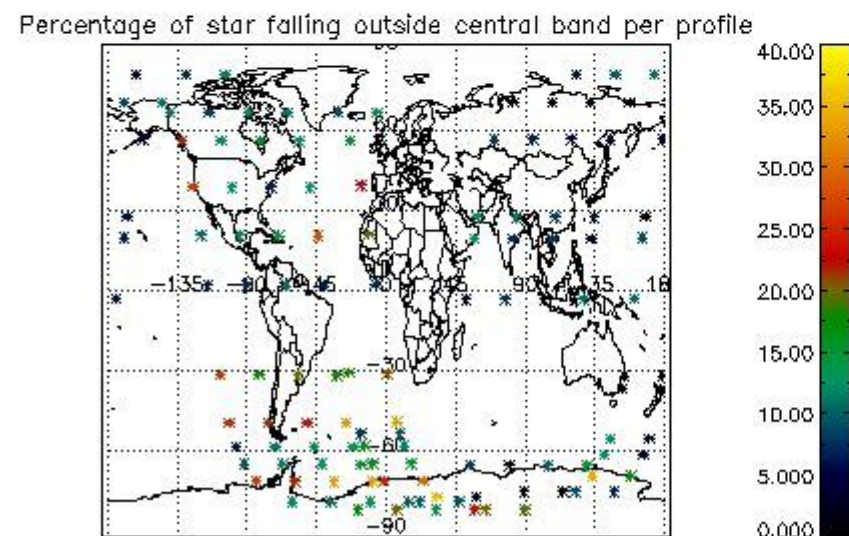

6. Statistics and plot of tangent altitude of the last measurement (DARK & BRIGHT products without errors)

6.1 Statistics on tangent altitude lost:

Statistics	DARK	BRIGHT	TWILIGHT
Mean:	12.828	20.184	NaN
St. deviation:	4.6659	6.5432	NaN
Maximum:	20.276	40.291	NaN
Minimum:	4.5575	4.0230	NaN
Number of data:	41.000	59.000	NaN

6.2 Plot for DARK limb products