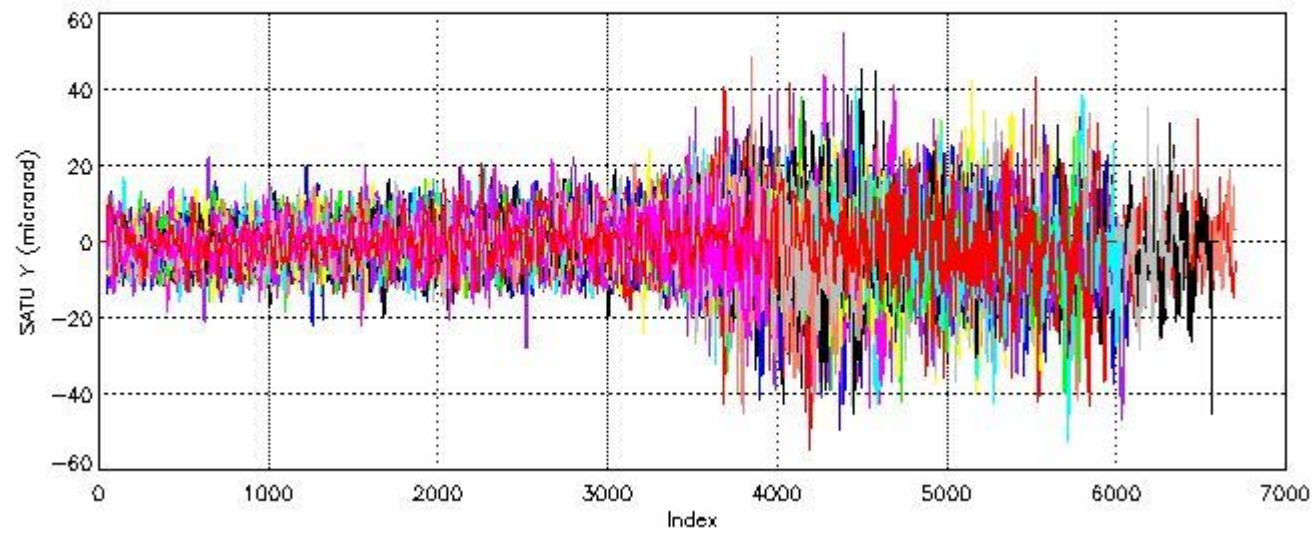

7.2 Statistics on SATU Noise Equivalent Angle (NEA) for DARK (D) and BRIGHT (B) products above 105 kms

The Star Acquisition and Tracking Unit (it is the CCD that tracks the star while it is occulted) Noise Equivalent Angle consists of the statistical angular variation of the SATU data above the atmosphere. Statistics (in microradians) above 105 km are computed for every occultation, giving four values per occultation: one in the 'X' direction and one in the 'Y' direction for dark and bright limbs. A mean value per day in every direction and limb is calculated and monitored in order to assess instrument performance in terms of star pointing.

7.2.1 SATU NEA Statistics (table)

Statistics	SATU X (D)	SATU Y (D)	SATU X (B)	SATU Y (B)
Mean:	0.16088	-0.98814	0.23399	-0.80567
St. deviation:	0.52815	4.1387	0.91114	4.2887
Maximum:	8.4000	22.200	9.5000	18.900
Minimum:	-14.400	-21.000	-5.6000	-24.600