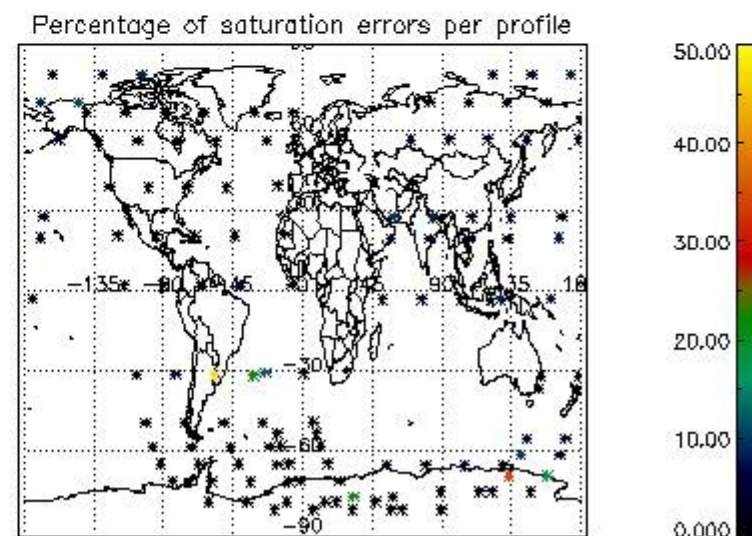

6. Statistics and plot of tangent altitude of the last measurement (DARK & BRIGHT products without errors)

6.1 Statistics on tangent altitude lost:

Statistics	DARK	BRIGHT	TWILIGHT
Mean:	12.828	20.184	NaN
St. deviation:	4.6659	6.5432	NaN
Maximum:	20.276	40.291	NaN
Minimum:	4.5575	4.0230	NaN
Number of data:	41.000	59.000	NaN

6.2 Plot for DARK limb products