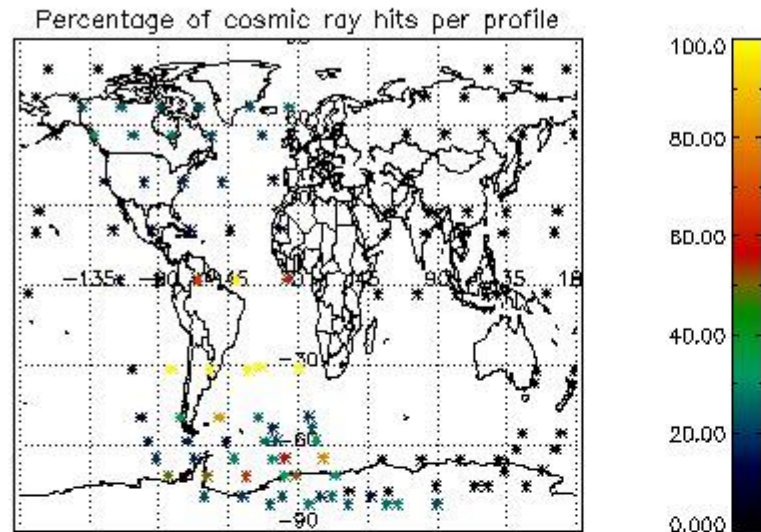

6. Statistics and plot of tangent altitude of the last measurement (DARK & BRIGHT products without errors)

6.1 Statistics on tangent altitude lost:

Statistics	DARK	BRIGHT	TWILIGHT
Mean:	12.828	20.184	NaN
St. deviation:	4.6659	6.5432	NaN
Maximum:	20.276	40.291	NaN
Minimum:	4.5575	4.0230	NaN
Number of data:	41.000	59.000	NaN

6.2 Plot for DARK limb products