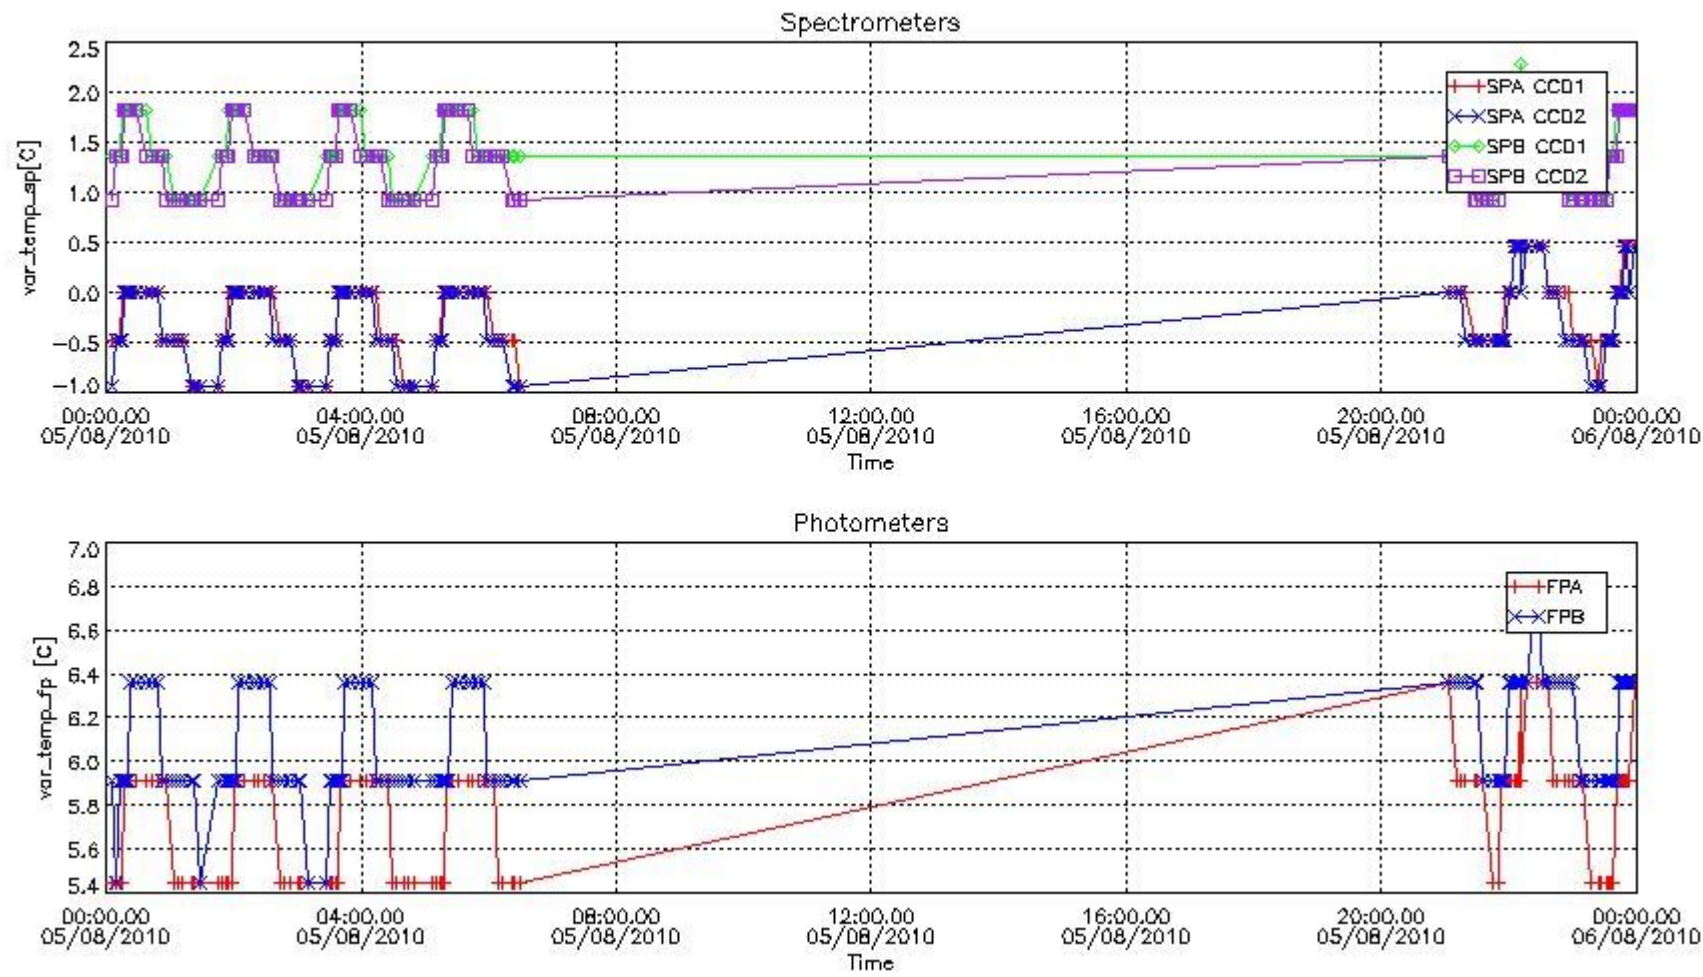

3. Plot of GOMOS spectrometers and photometers temperatures from level 1b data

4. Overview of dark signal processing per product

The Dark Charge (DC) is a temperature-dependant signal added to the useful measurements and it is therefore subtracted from them during the processing. There are two phenomena that produce a continuous increase of the DC: the "hot pixels" (a pixel is "hot" when its DC exceeds by a significant amount its value measured on ground at the same temperature) and the "Random Telegraphic Signal" (abrupt change positive or negative of the CCD pixel signal, random in time, affecting only the DC part of the signal and not the photon generated signal).

In this section a list of products that did not use the Dark Sky Area (DSA) observation for the DC computation is given. It is also provided the mean DC plot per product for dark limb products with no error flag set.

4.1 These products did not use the DSA observation for DC computation:

Product name	DC information
GOM_TRA_1PNPDE20100805_210335_000000462091_00444_44085_2803.N1	DC map used
GOM_TRA_1PNPDE20100805_211054_000000512091_00444_44085_2804.N1	DC map used
GOM_TRA_1PNPDE20100805_211450_000000512091_00444_44085_2805.N1	DC map used
GOM_TRA_1PNPDE20100805_211855_000000372091_00444_44085_2806.N1	DC map used
GOM_TRA_1PNPDE20100805_212707_000000422091_00444_44085_2807.N1	DC map used
GOM_TRA_1PNPDE20100805_212921_000000372091_00444_44085_2808.N1	DC map used
GOM_TRA_1PNPDE20100805_213543_000000402091_00444_44085_2809.N1	DC map used
GOM_TRA_1PNPDE20100805_214348_000000472091_00444_44085_2810.N1	DC map used
GOM_TRA_1PNPDE20100805_214507_000000442091_00444_44085_2811.N1	DC map used
GOM_TRA_1PNPDE20100805_215031_000000492091_00444_44085_2812.N1	DC map used
GOM_TRA_1PNPDE20100805_215217_000000502091_00444_44085_2813.N1	DC map used
GOM_TRA_1PNPDE20100805_215439_000000462091_00444_44085_2814.N1	DC map used