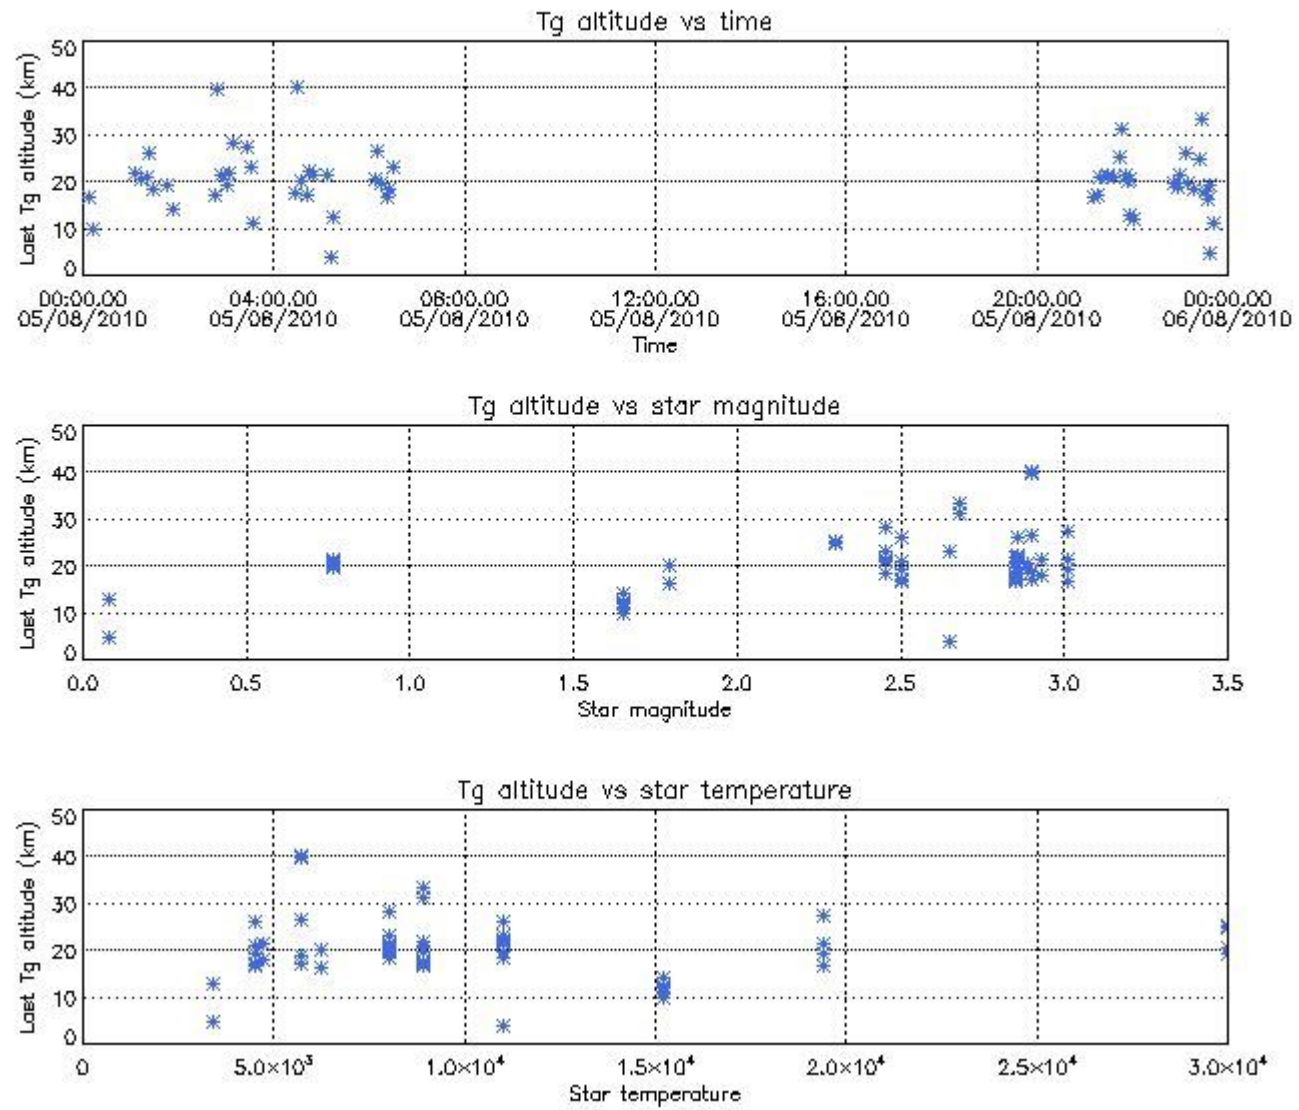

Tangent altitude at which the star is lost

7. Star Acquisition and Tracking Unit (SATU)

The Star Acquisition and Tracking Unit (SATU) analyses the position of the tracked star beam collected by the GOMOS telescope and deflected by the optical beam dispatcher. The main function of the SATU is to detect a star, provide its image position to the science data electronics and to help the pointing function to keep the star image at a fixed position. In tracking mode the SATU data is recorded with a frequency of 100 Hz.

7.1 SATU 'X' and 'Y' axis plots (dark limb)

SATU CCD 'X' and 'Y' axis plots are provided in order to detect any abnormal behaviour of the tracking system. For every occultation (color) the plot should remain stable (with some noise) until we are deep in the atmosphere where big fluctuations are registered due to the refractive effects.