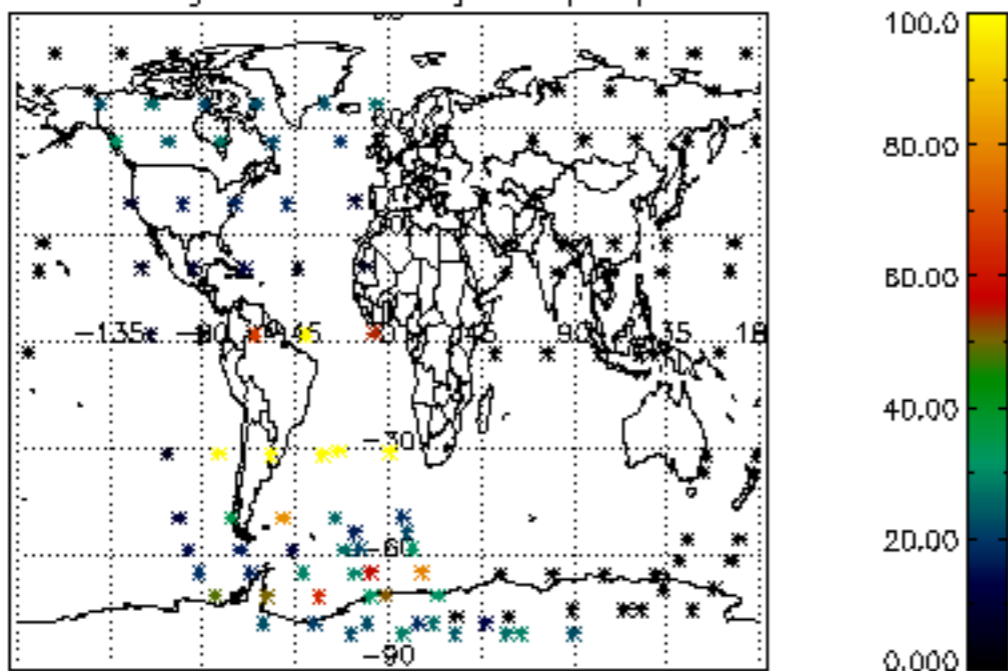

Percentage of cosmic ray hits per profile