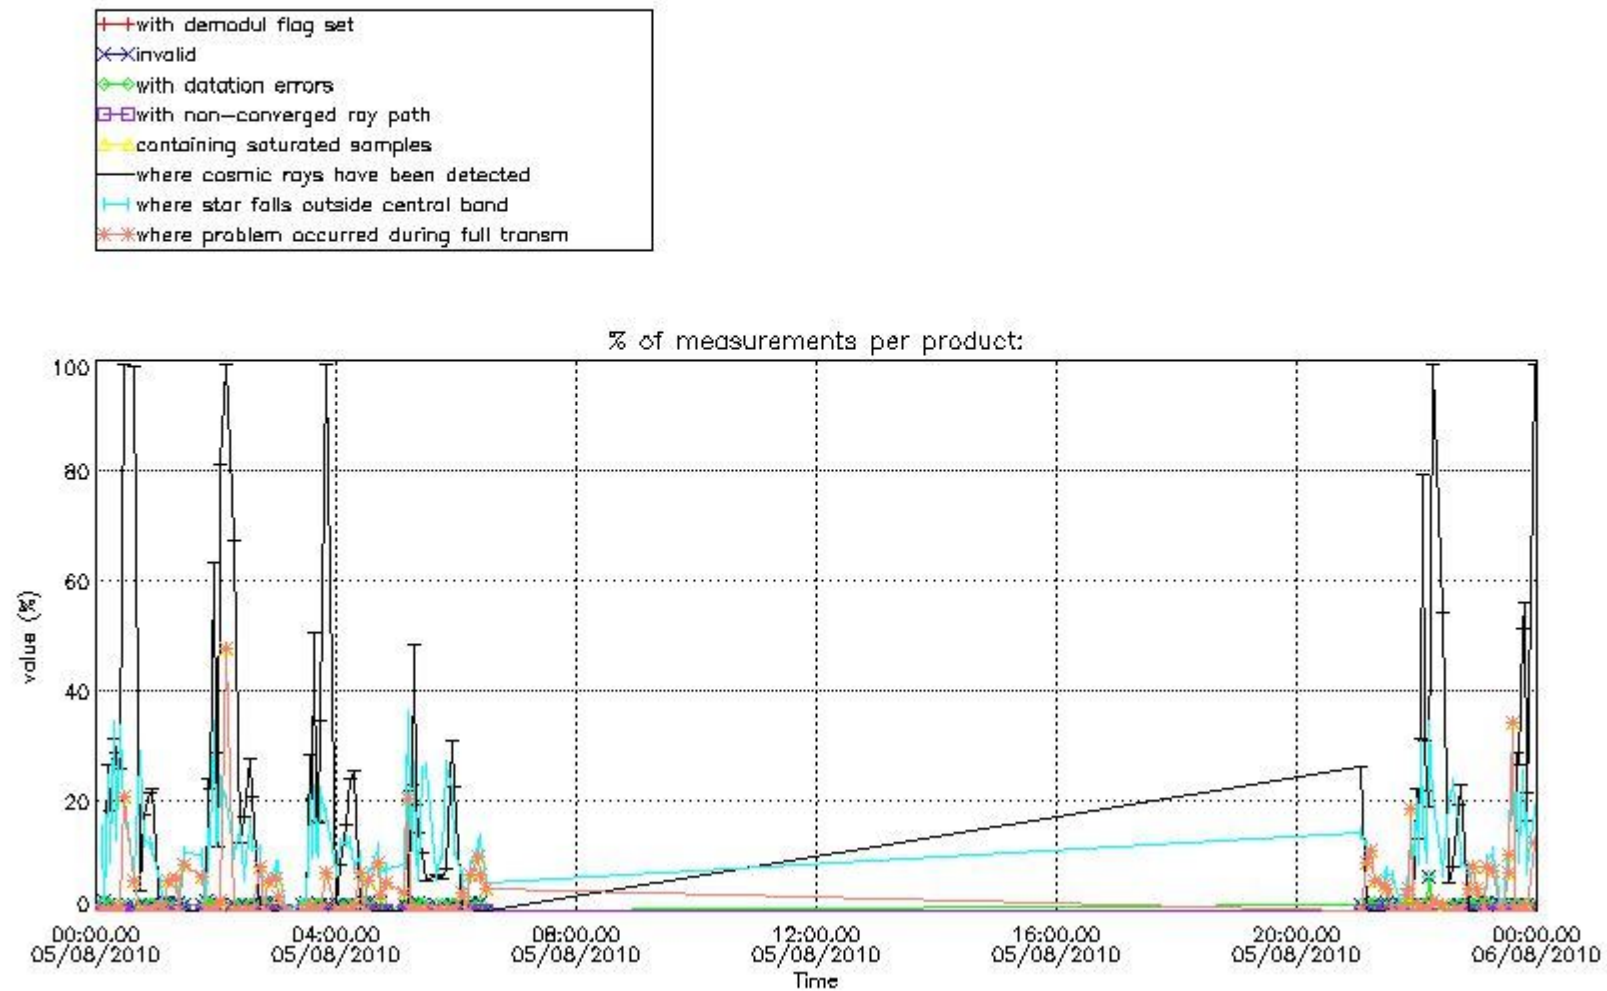

5. Demodulation flag and quality information monitoring

In this section it is presented the modulation information extracted from the pcd (product confidence data) at measurement level and information extracted from the Quality Summary dataset. Only products without errors (error flag in the MPH set to "0") are used.

5.1 Percentage of products during reporting period with:

At least one measurement with demodulation flag set:	44.0000 %
Reference spectrum computed from DB:	0.00000 %
Reference spectrum with small number of measurements:	0.00000 %
SATU data not used:	0.00000 %

5.2 Plot quality information per product (time dependant)

5.3 Plot quality information per product (world map)