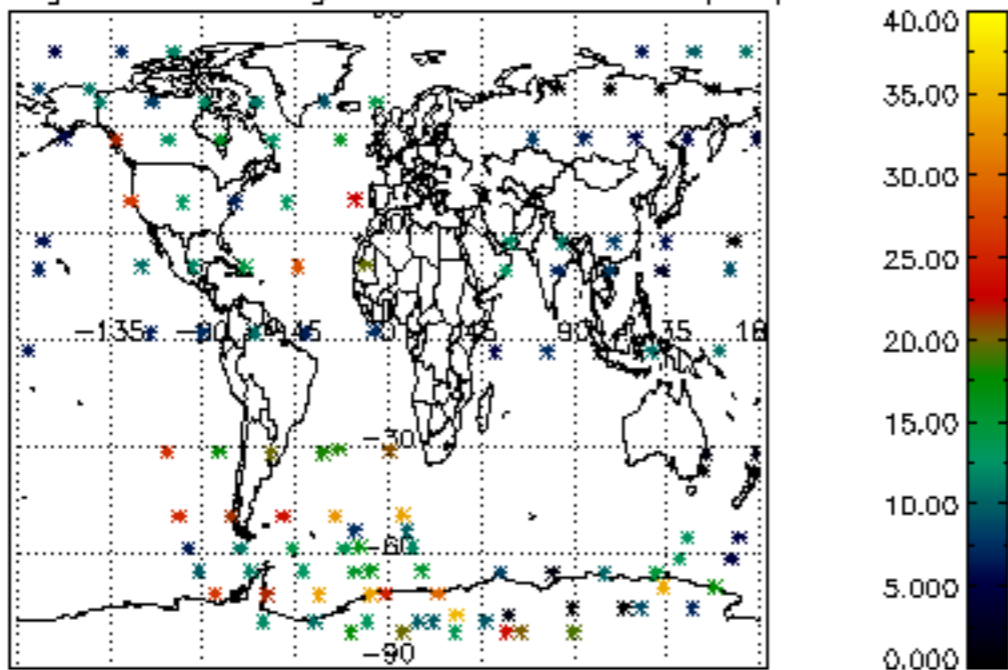

Percentage of star falling outside central band per profile