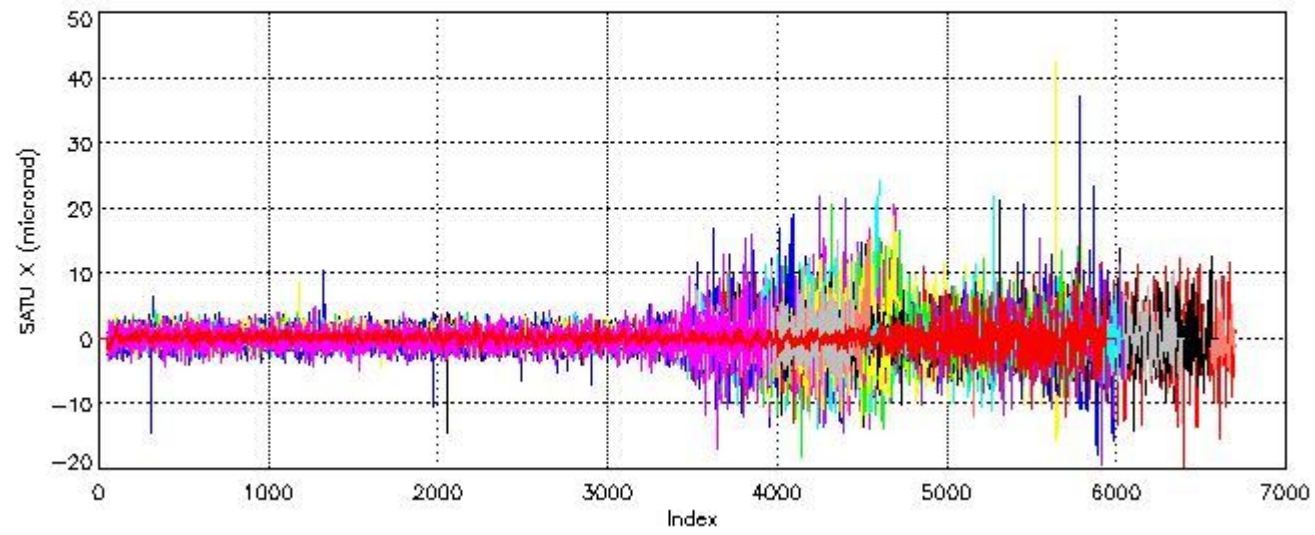

7.2 Statistics on SATU Noise Equivalent Angle (NEA) for DARK (D) and BRIGHT (B) products above 105 kms

The Star Acquisition and Tracking Unit (it is the CCD that tracks the star while it is occulted) Noise Equivalent Angle consists of the statistical angular variation of the SATU data above the atmosphere. Statistics (in microradians) above 105 km are computed for every occultation, giving four values per occultation: one in the 'X' direction and one in the 'Y' direction for dark and bright limbs. A mean value per day in every direction and limb is calculated and monitored in order to assess instrument performance in terms of star pointing.

7.2.1 SATU NEA Statistics (table)

Statistics	SATU X (D)	SATU Y (D)	SATU X (B)	SATU Y (B)
Mean:	0.16088	-0.98814	0.23399	-0.80567
St. deviation:	0.52815	4.1387	0.91114	4.2887
Maximum:	8.4000	22.200	9.5000	18.900
Minimum:	-14.400	-21.000	-5.6000	-24.600