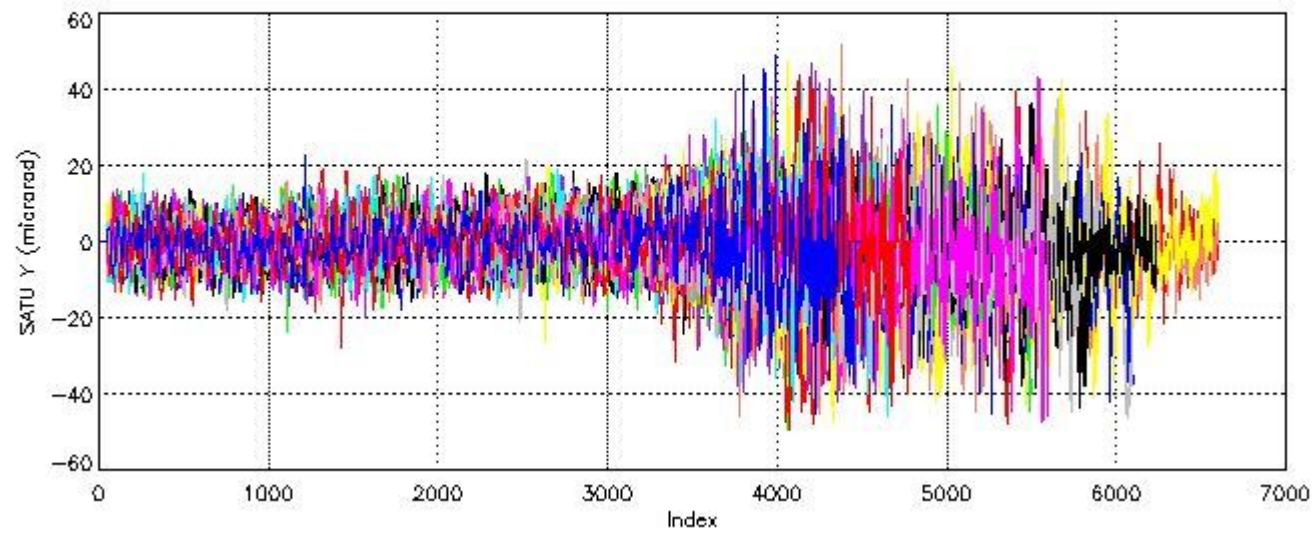

7.2 Statistics on SATU Noise Equivalent Angle (NEA) for DARK (D) and BRIGHT (B) products above 105 kms

The Star Acquisition and Tracking Unit (it is the CCD that tracks the star while it is occulted) Noise Equivalent Angle consists of the statistical angular variation of the SATU data above the atmosphere.

Statistics (in microradians) above 105 km are computed for every occultation, giving four values per occultation: one in the 'X' direction and one in the 'Y' direction for dark and bright limbs. A mean value per day in every direction and limb is calculated and monitored in order to assess instrument performance in terms of star pointing.

7.2.1 SATU NEA Statistics (table)

Statistics	SATU X (D)	SATU Y (D)	SATU X (B)	SATU Y (B)
Mean:	0.14234	-1.0152	0.20076	-0.79617
St. deviation:	0.47463	4.2456	0.85348	4.1170
Maximum:	4.2000	17.700	5.8000	19.200
Minimum:	-3.5000	-18.000	-5.0000	-22.200