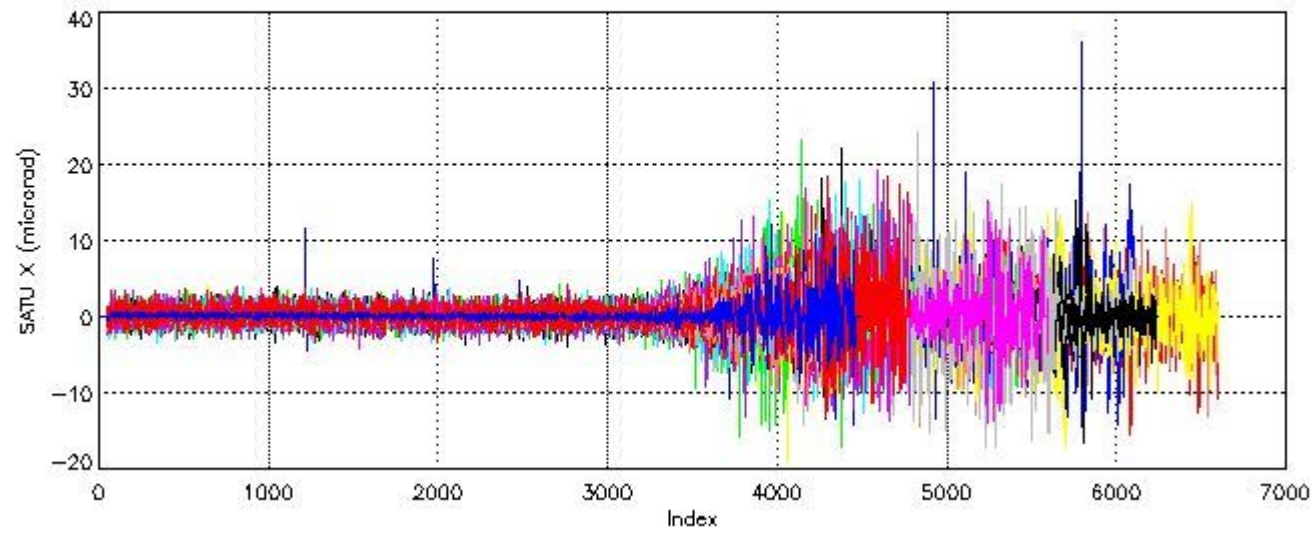

7.2 Statistics on SATU Noise Equivalent Angle (NEA) for DARK (D) and BRIGHT (B) products above 105 kms

The Star Acquisition and Tracking Unit (it is the CCD that tracks the star while it is occulted) Noise Equivalent Angle consists of the statistical angular variation of the SATU data above the atmosphere.

Statistics (in microradians) above 105 km are computed for every occultation, giving four values per occultation: one in the 'X' direction and one in the 'Y' direction for dark and bright limbs. A mean value per day in every direction and limb is calculated and monitored in order to assess instrument performance in terms of star pointing.

7.2.1 SATU NEA Statistics (table)

Statistics	SATU X (D)	SATU Y (D)	SATU X (B)	SATU Y (B)
Mean:	0.14234	-1.0152	0.20076	-0.79617
St. deviation:	0.47463	4.2456	0.85348	4.1170
Maximum:	4.2000	17.700	5.8000	19.200
Minimum:	-3.5000	-18.000	-5.0000	-22.200