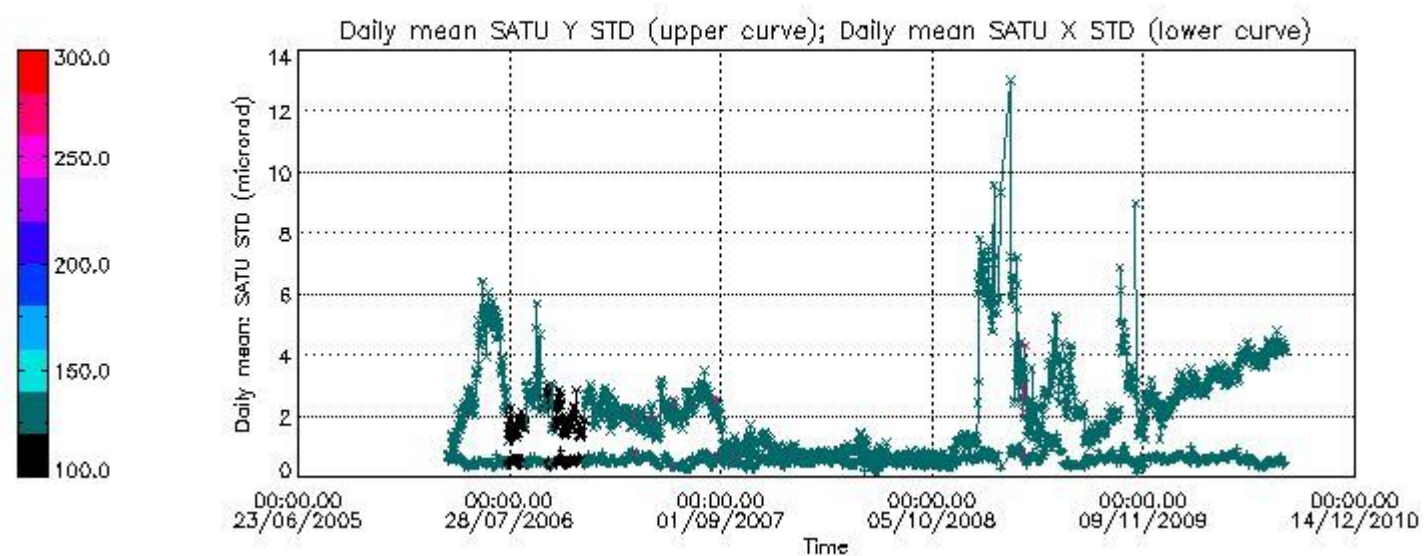

Number of data:	43550.	43550.	55500.	55500.

7.2.2 Trend of daily SATU NEA St. deviation since 1st April 2006 (dark limb)

The long term trend of the SATU 'X' and 'Y' standard deviations should be constant during the whole mission.

The colorbar represents the start tangent altitude (km) of the occultations.

Upper curve: STD of SATU Y axis

Lower curve: STD of SATU X axis

8. Auxiliary Data Files used for the production reported in section 2.4

The number reported in the third column indicates since which file (see list in section 2.4) the corresponding auxiliary file has been used. The fourth column is the date of those product files.

Type	Auxiliary Filename	Used since product	Used since product date
INST_PHYS_CHARACTERISTICS	GOM_INS_AXVIEC20091111_143220_20030716_120000_20500101_000000	1	04-AUG-2010 00:02:45
CALIBRATION_DATABASE	GOM_CAL_AXVIEC20100803_130100_20100801_000000_20500101_000000	1	04-AUG-2010 00:02:45
LEVEL-1B_PROC_CONFIG	GOM_PR1_AXVIEC20091111_145255_20020301_000000_20500101_000000	1	04-AUG-2010 00:02:45
STAR_CATALOGUE	GOM_CAT_AXVIEC20020121_161009_20020101_000000_20200101_000000	1	04-AUG-2010 00:02:45
STELLAR_SPECTRA_DATABANK	GOM_STS_AXVIEC20091111_151504_20020101_160000_20500101_000000	1	04-AUG-2010 00:02:45
ECMWF_FILE	AUX_ECF_AXNECM20100803_054114_20100803_210000_20100804_090000	1	04-AUG-2010 00:02:45
ECMWF_FILE	AUX_ECF_AXNECM20100803_170519_20100804_030000_20100804_150000	44	04-AUG-2010 03:40:54
ECMWF_FILE	AUX_ECA_AXNECM20100804_052112_20100803_210000_20100804_090000	64	04-AUG-2010 05:40:17
ECMWF_FILE	AUX_ECA_AXNECM20100804_170702_20100804_090000_20100804_210000	83	04-AUG-2010 19:51:24
ECMWF_FILE	AUX_ECF_AXNECM20100804_052113_20100804_150000_20100805_030000	96	04-AUG-2010 20:57:47
ECMWF_FILE	AUX_ECF_AXNECM20100804_052113_20100804_210000_20100805_090000	119	04-AUG-2010 22:47:55
OPTIONAL_ECMWF_FILE	MISSING	1	04-AUG-2010 00:02:45
ORBIT_DATA_FILE	DOR_NAV_OPNPDE20100803_231135_000057382091_00416_44057_0881.N1	1	04-AUG-2010 00:02:45
ORBIT_DATA_FILE	DOR_NAV_OPNPDE20100804_005232_000092452091_00417_44058_0882.N1	14	04-AUG-2010 00:59:54
ORBIT_DATA_FILE	AUX_FPO_AXVPDS20100803_090518_20100802_185817_20100812_202431	44	04-AUG-2010 03:40:54
ORBIT_DATA_FILE	DOR_NAV_OPNPDE20100804_052849_000057382091_00420_44061_0884.N1	64	04-AUG-2010 05:40:17
ORBIT_DATA_FILE	DOR_NAV_OPNPDE20100804_194933_000035072091_00429_44070_0885.N1	83	04-AUG-2010 19:51:24
ORBIT_DATA_FILE	DOR_NAV_OPNPDE20100804_205318_000063762091_00429_44070_0886.N1	96	04-AUG-2010 20:57:47
ORBIT_DATA_FILE	DOR_NAV_OPNPDE20100804_224453_000057382091_00430_44071_0887.N1	119	04-AUG-2010 22:47:55