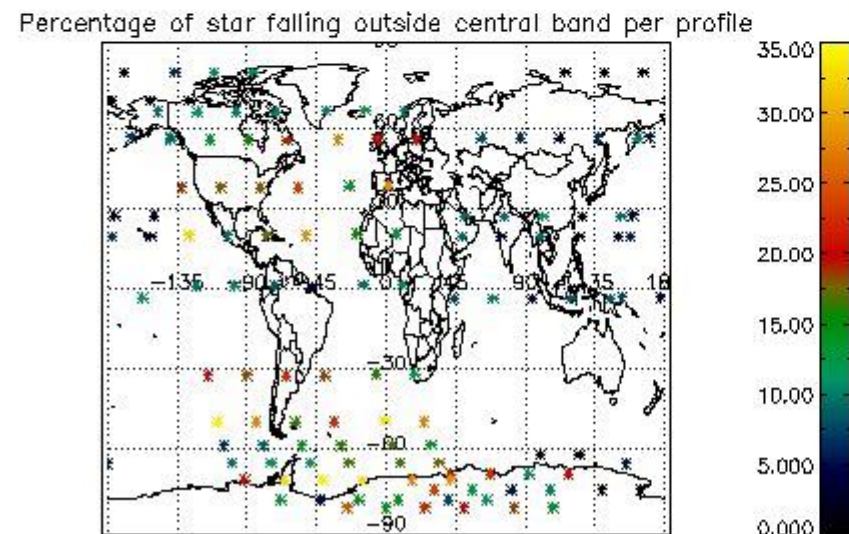

6. Statistics and plot of tangent altitude of the last measurement (DARK & BRIGHT products without errors)

6.1 Statistics on tangent altitude lost:

Statistics	DARK	BRIGHT	TWILIGHT
Mean:	12.570	21.116	NaN
St. deviation:	4.8825	8.4024	NaN
Maximum:	22.763	47.149	NaN
Minimum:	4.0882	9.4767	NaN
Number of data:	42.000	56.000	NaN

6.2 Plot for DARK limb products