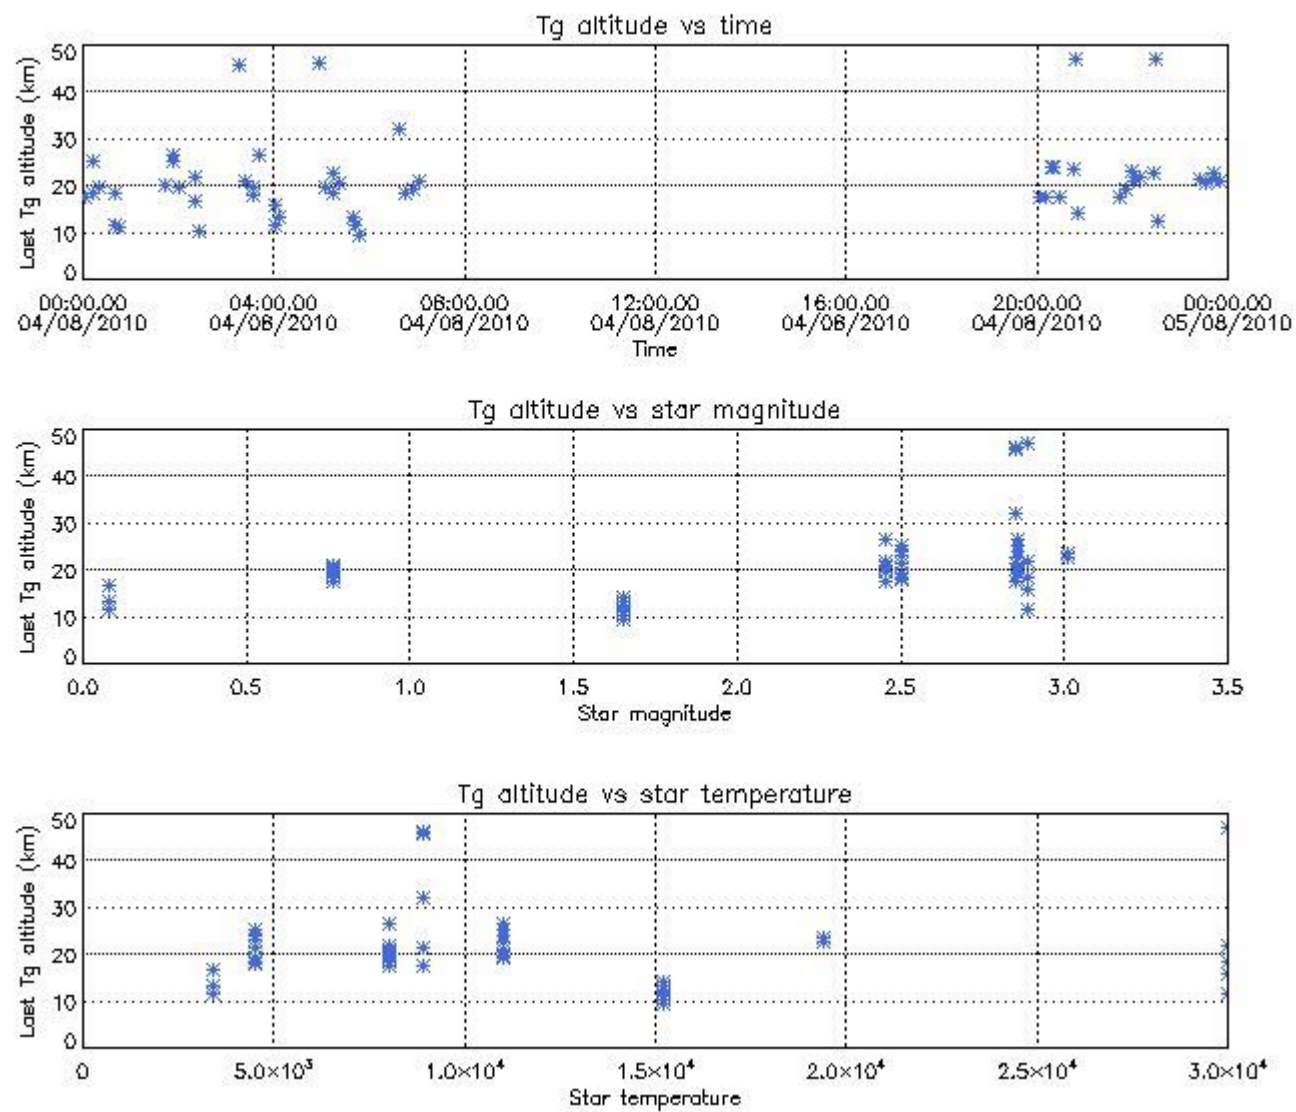

Tangent altitude at which the star is lost

7. Star Acquisition and Tracking Unit (SATU)

The Star Acquisition and Tracking Unit (SATU) analyses the position of the tracked star beam collected by the GOMOS telescope and deflected by the optical beam dispatcher. The main function of the SATU is to detect a star, provide its image position to the science data electronics and to help the pointing function to keep the star image at a fixed position. In tracking mode the SATU data is recorded with a frequency of 100 Hz.

7.1 SATU 'X' and 'Y' axis plots (dark limb)

SATU CCD 'X' and 'Y' axis plots are provided in order to detect any abnormal behaviour of the tracking system. For every occultation (color) the plot should remain stable (with some noise) until we are deep in the atmosphere where big fluctuations are registered due to the refractive effects.