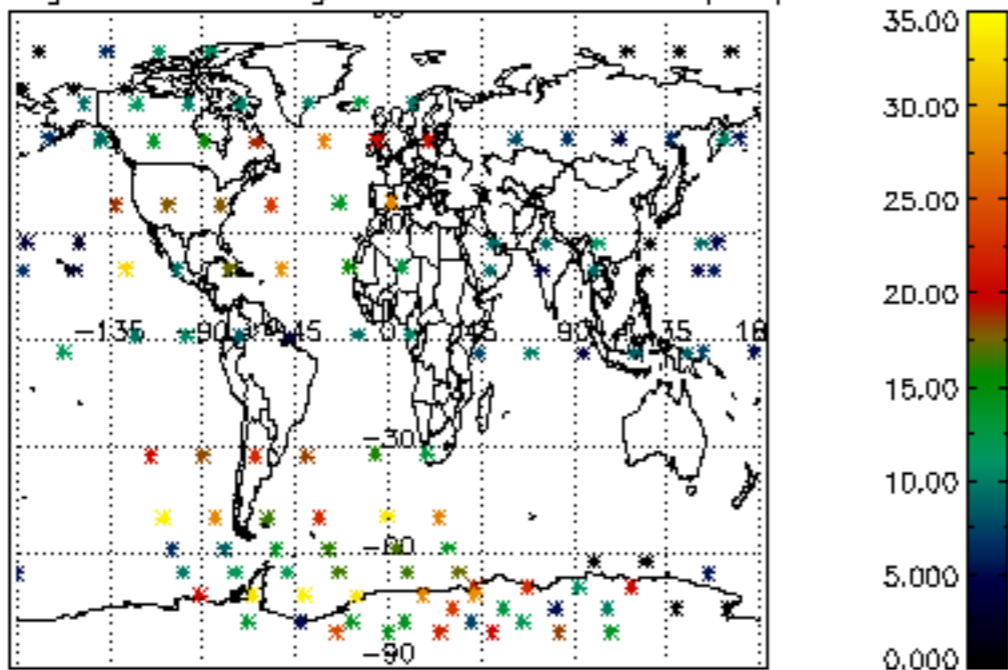

Percentage of star falling outside central band per profile