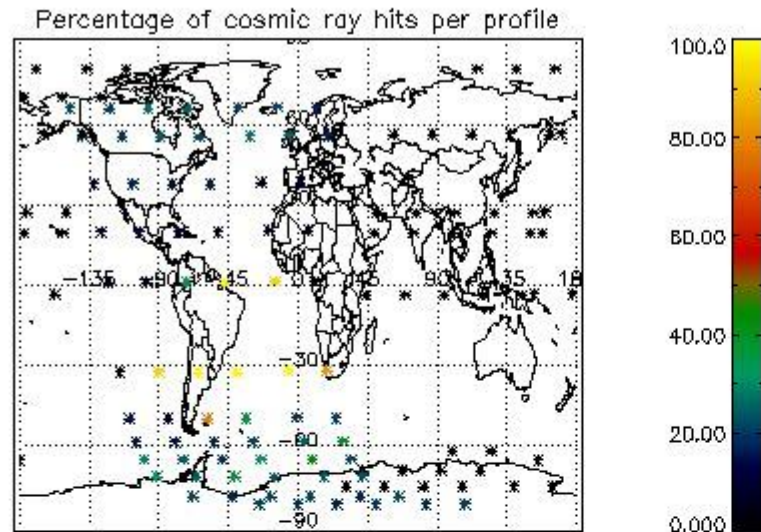

6. Statistics and plot of tangent altitude of the last measurement (DARK & BRIGHT products without errors)

6.1 Statistics on tangent altitude lost:

Statistics	DARK	BRIGHT	TWILIGHT
Mean:	12.570	21.116	NaN
St. deviation:	4.8825	8.4024	NaN
Maximum:	22.763	47.149	NaN
Minimum:	4.0882	9.4767	NaN
Number of data:	42.000	56.000	NaN

6.2 Plot for DARK limb products