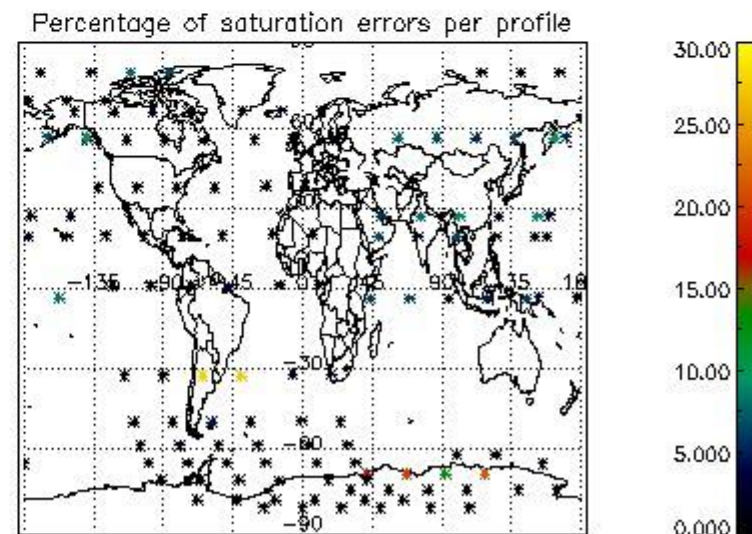

6. Statistics and plot of tangent altitude of the last measurement (DARK & BRIGHT products without errors)

6.1 Statistics on tangent altitude lost:

Statistics	DARK	BRIGHT	TWILIGHT
Mean:	12.570	21.116	NaN
St. deviation:	4.8825	8.4024	NaN
Maximum:	22.763	47.149	NaN
Minimum:	4.0882	9.4767	NaN
Number of data:	42.000	56.000	NaN

6.2 Plot for DARK limb products