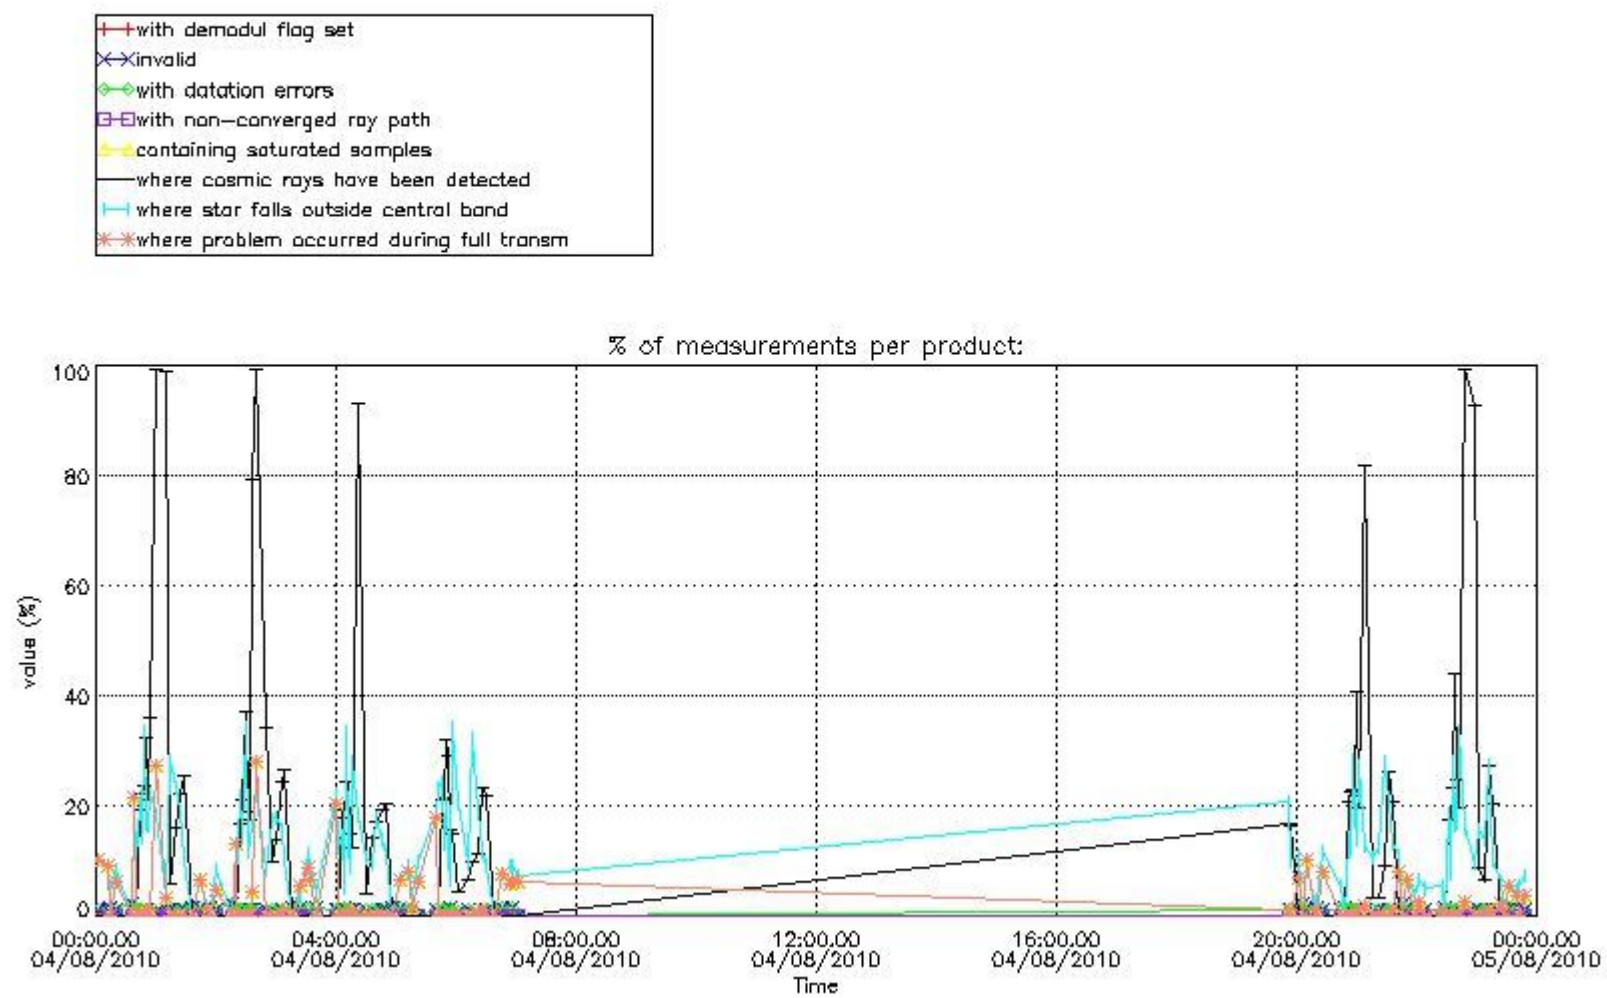

At least one measurement with demodulation flag set:	41.5385 %
Reference spectrum computed from DB:	0.00000 %
Reference spectrum with small number of measurements:	0.00000 %
SATU data not used:	0.00000 %

5.2 Plot quality information per product (time dependant)

5.3 Plot quality information per product (world map)