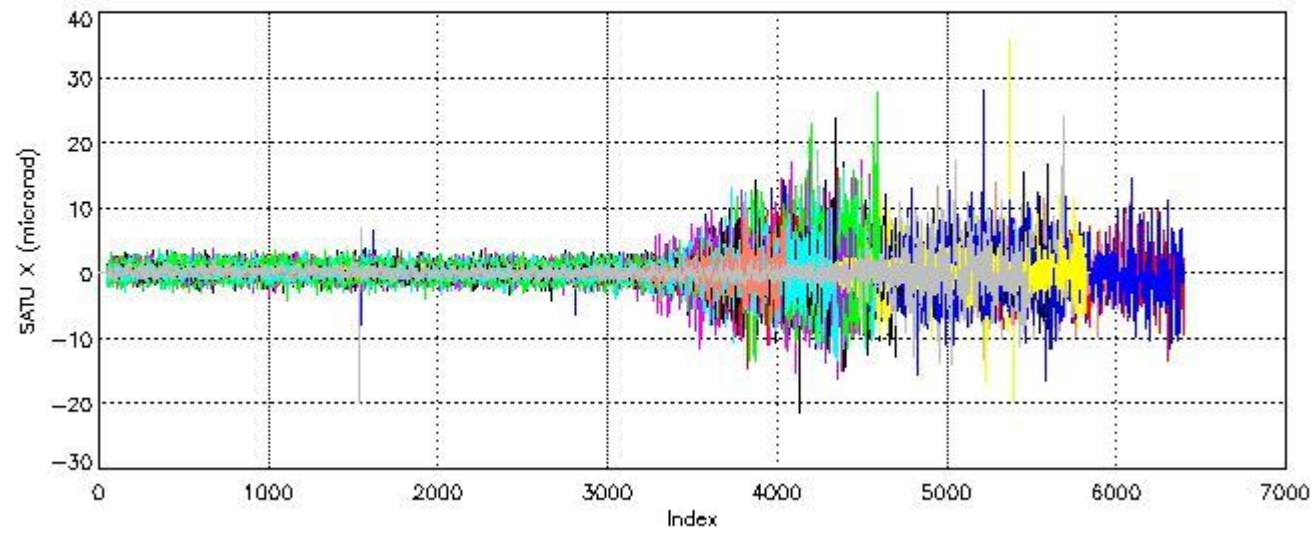

7.2 Statistics on SATU Noise Equivalent Angle (NEA) for DARK (D) and BRIGHT (B) products above 105 kms

The Star Acquisition and Tracking Unit (it is the CCD that tracks the star while it is occulted) Noise Equivalent Angle consists of the statistical angular variation of the SATU data above the atmosphere. Statistics (in microradians) above 105 km are computed for every occultation, giving four values per occultation: one in the 'X' direction and one in the 'Y' direction for dark and bright limbs. A mean value per day in every direction and limb is calculated and monitored in order to assess instrument performance in terms of star pointing.

7.2.1 SATU NEA Statistics (table)

Statistics	SATU X (D)	SATU Y (D)	SATU X (B)	SATU Y (B)
Mean:	0.16503	-1.0678	0.20055	-0.80707
St. deviation:	0.46978	4.3308	0.74759	3.9906
Maximum:	3.8000	19.700	5.4000	16.900
Minimum:	-3.6000	-23.200	-6.3000	-22.100