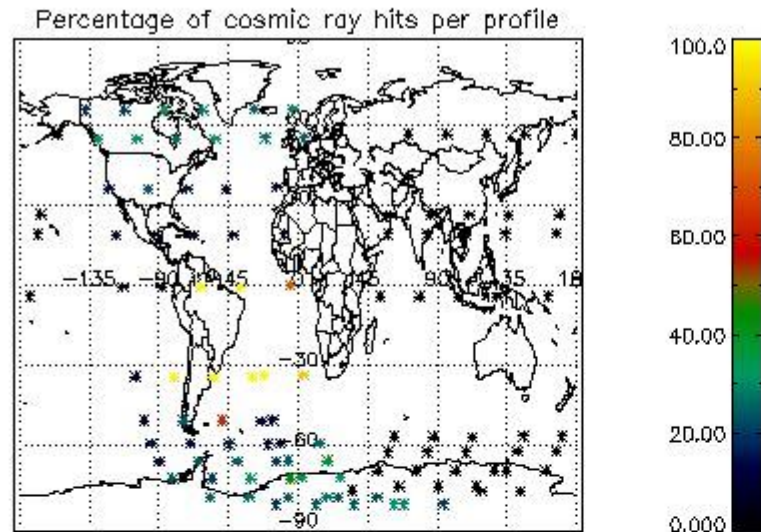

6. Statistics and plot of tangent altitude of the last measurement (DARK & BRIGHT products without errors)

6.1 Statistics on tangent altitude lost:

Statistics	DARK	BRIGHT	TWILIGHT
Mean:	13.938	18.569	NaN
St. deviation:	4.4479	4.5970	NaN
Maximum:	20.236	27.392	NaN
Minimum:	3.9948	4.3981	NaN
Number of data:	39.000	52.000	NaN

6.2 Plot for DARK limb products