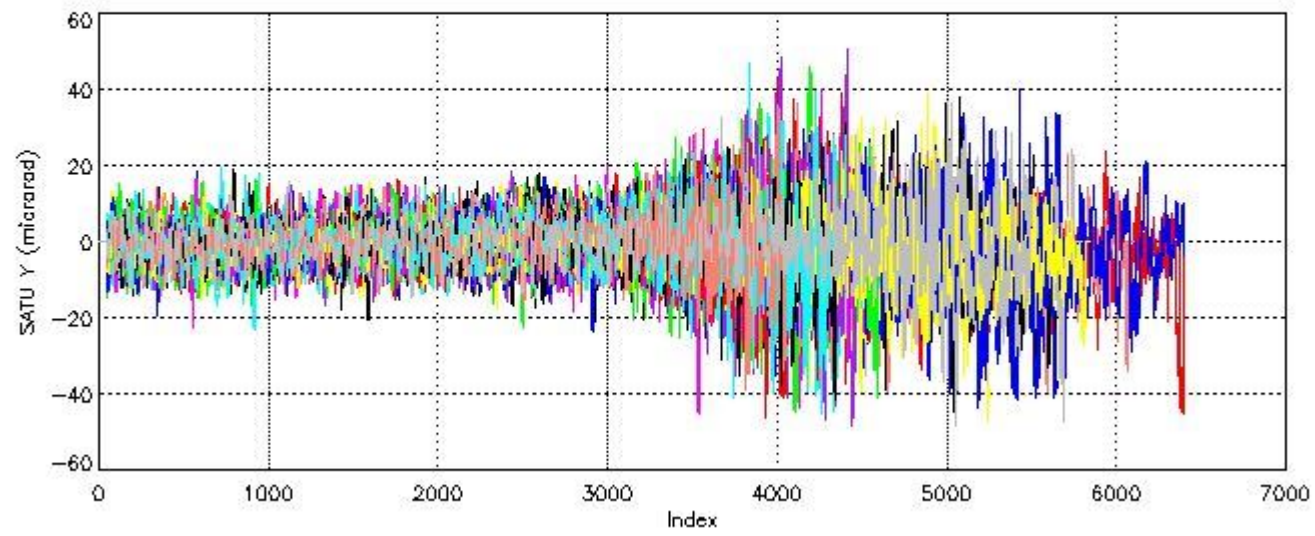

7.2 Statistics on SATU Noise Equivalent Angle (NEA) for DARK (D) and BRIGHT (B) products above 105 kms

The Star Acquisition and Tracking Unit (it is the CCD that tracks the star while it is occulted) Noise Equivalent Angle consists of the statistical angular variation of the SATU data above the atmosphere. Statistics (in microradians) above 105 km are computed for every occultation, giving four values per occultation: one in the 'X' direction and one in the 'Y' direction for dark and bright limbs. A mean value per day in every direction and limb is calculated and monitored in order to assess instrument performance in terms of star pointing.

7.2.1 SATU NEA Statistics (table)

Statistics	SATU X (D)	SATU Y (D)	SATU X (B)	SATU Y (B)
Mean:	0.16503	-1.0678	0.20055	-0.80707
St. deviation:	0.46978	4.3308	0.74759	3.9906
Maximum:	3.8000	19.700	5.4000	16.900
Minimum:	-3.6000	-23.200	-6.3000	-22.100