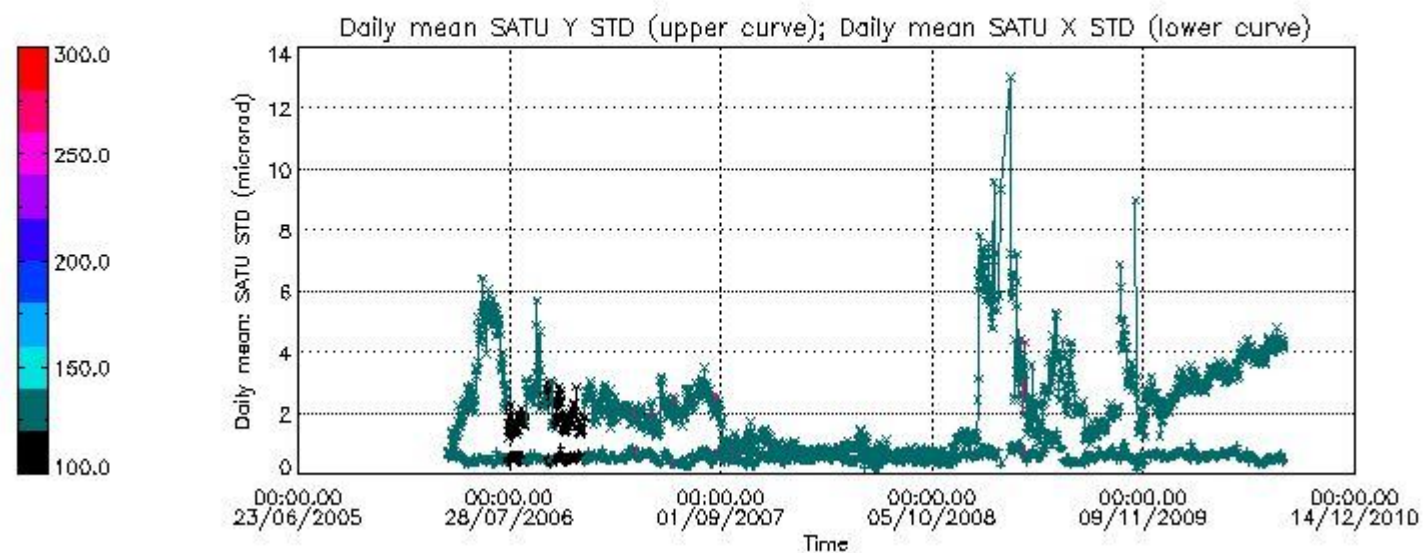

Number of data:	39450.	39450.	51200.	51200.

7.2.2 Trend of daily SATU NEA St. deviation since 1st April 2006 (dark limb)

The long term trend of the SATU 'X' and 'Y' standard deviations should be constant during the whole mission.

The colorbar represents the start tangent altitude (km) of the occultations.

Upper curve: STD of SATU Y axis

Lower curve: STD of SATU X axis

8. Auxiliary Data Files used for the production reported in section 2.4

The number reported in the third column indicates since which file (see list in section 2.4) the corresponding auxiliary file has been used. The fourth column is the date of those product files.

Type	Auxiliary Filename	Used since product	Used since product date
INST_PHYS_CHARACTERISTICS	GOM_INS_AXVIEC20091111_143220_20030716_120000_20500101_000000	1	02-AUG-2010 00:01:06
CALIBRATION_DATABASE	GOM_CAL_AXVIEC20100727_083506_20100725_000000_20500101_000000	1	02-AUG-2010 00:01:06
LEVEL-1B_PROC_CONFIG	GOM_PR1_AXVIEC20091111_145255_20020301_000000_20500101_000000	1	02-AUG-2010 00:01:06
STAR_CATALOGUE	GOM_CAT_AXVIEC20020121_161009_20020101_000000_20200101_000000	1	02-AUG-2010 00:01:06
STELLAR_SPECTRA_DATABANK	GOM_STS_AXVIEC20091111_151504_20020101_160000_20500101_000000	1	02-AUG-2010 00:01:06
ECMWF_FILE	AUX_ECF_AXNECM20100801_054112_20100801_210000_20100802_090000	1	02-AUG-2010 00:01:06
ECMWF_FILE	AUX_ECF_AXNECM20100801_173632_20100802_030000_20100802_150000	39	02-AUG-2010 03:18:32
ECMWF_FILE	AUX_ECA_AXNECM20100802_052113_20100801_210000_20100802_090000	59	02-AUG-2010 04:59:08
ECMWF_FILE	AUX_ECF_AXNECM20100802_052114_20100802_150000_20100803_030000	79	02-AUG-2010 20:54:24
ECMWF_FILE	AUX_ECF_AXNECM20100802_054114_20100802_210000_20100803_090000	94	02-AUG-2010 22:05:16
OPTIONAL_ECMWF_FILE	MISSING	1	02-AUG-2010 00:01:06
ORBIT_DATA_FILE	DOR_NAV_OPNPDE20100801_223439_000057382091_00387_44028_0868.N1	1	02-AUG-2010 00:01:06
ORBIT_DATA_FILE	DOR_NAV_OPNPDE20100802_001536_000057382091_00388_44029_0869.N1	9	02-AUG-2010 00:22:03
ORBIT_DATA_FILE	DOR_NAV_OPNPDE20100802_015633_000041442091_00389_44030_0870.N1	28	02-AUG-2010 01:57:59
ORBIT_DATA_FILE	DOR_NAV_OPNPDE20100802_031056_000057382091_00390_44031_0871.N1	39	02-AUG-2010 03:18:32
ORBIT_DATA_FILE	DOR_NAV_OPNPDE20100802_045153_000057382091_00391_44032_0872.N1	59	02-AUG-2010 04:59:08
ORBIT_DATA_FILE	DOR_NAV_OPNPDE20100802_205334_000038252091_00401_44042_0873.N1	79	02-AUG-2010 20:54:24
ORBIT_DATA_FILE	DOR_NAV_OPNPDE20100802_220239_000057382091_00401_44042_0874.N1	94	02-AUG-2010 22:05:16
ORBIT_DATA_FILE	DOR_NAV_OPNPDE20100802_234336_000057382091_00402_44043_0875.N1	115	02-AUG-2010 23:50:40