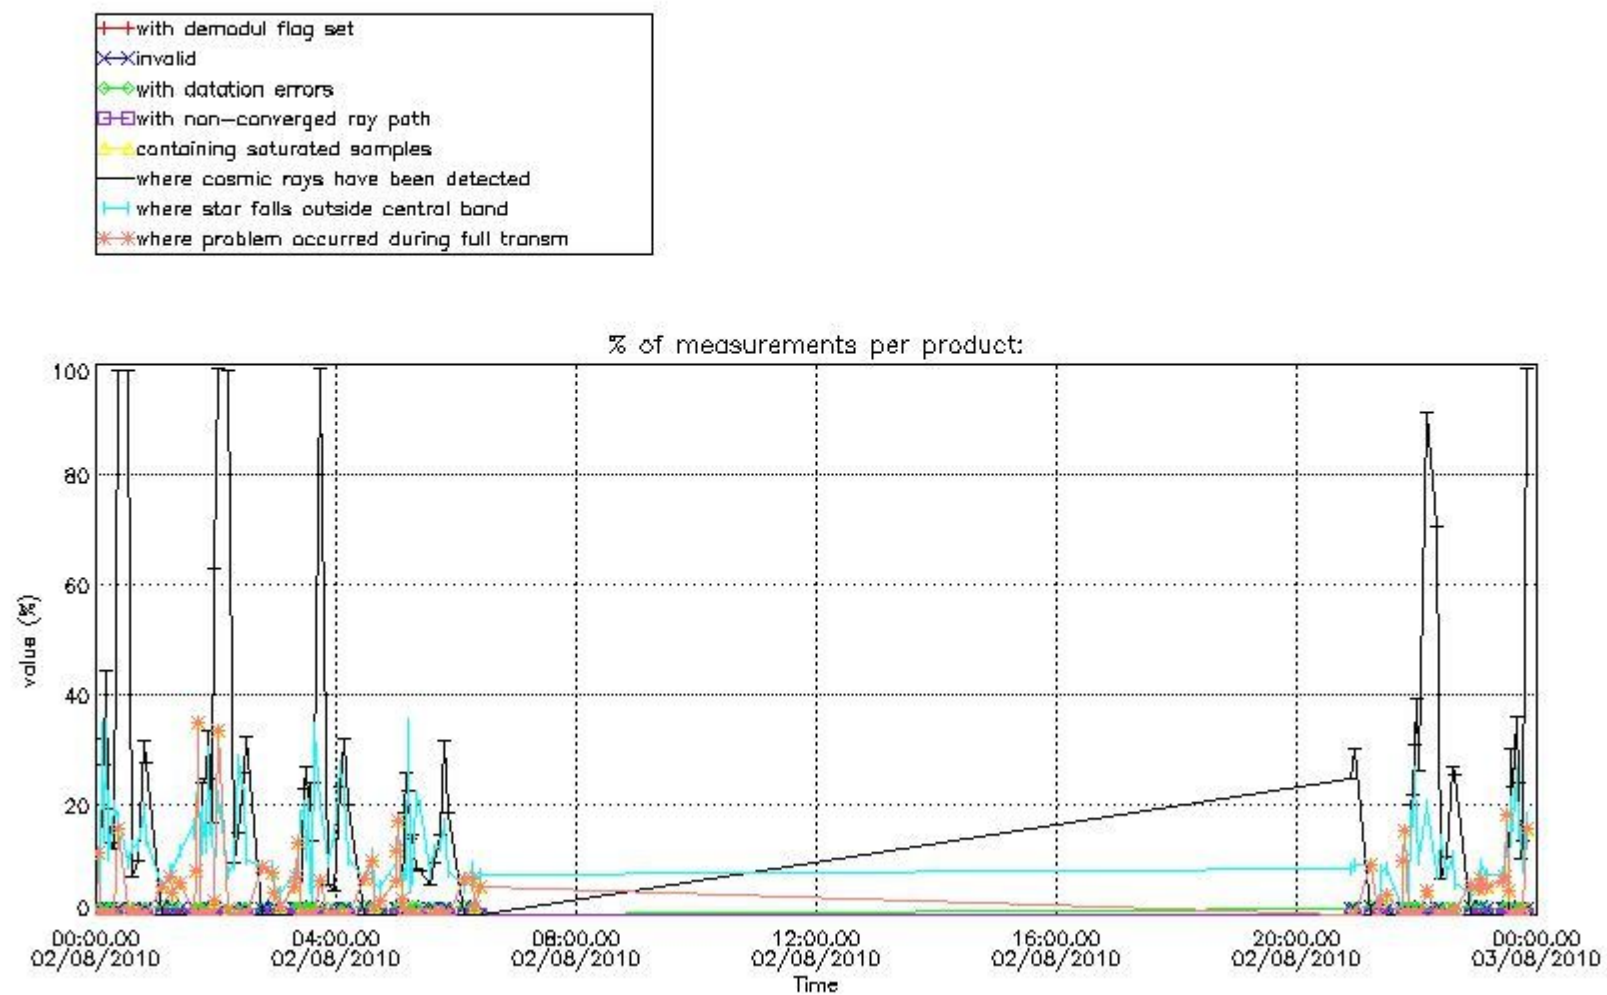

5.1 Percentage of products during reporting period with:

At least one measurement with demodulation flag set:	42.1053 %
Reference spectrum computed from DB:	0.00000 %
Reference spectrum with small number of measurements:	0.00000 %
SATU data not used:	0.00000 %

5.2 Plot quality information per product (time dependant)

5.3 Plot quality information per product (world map)