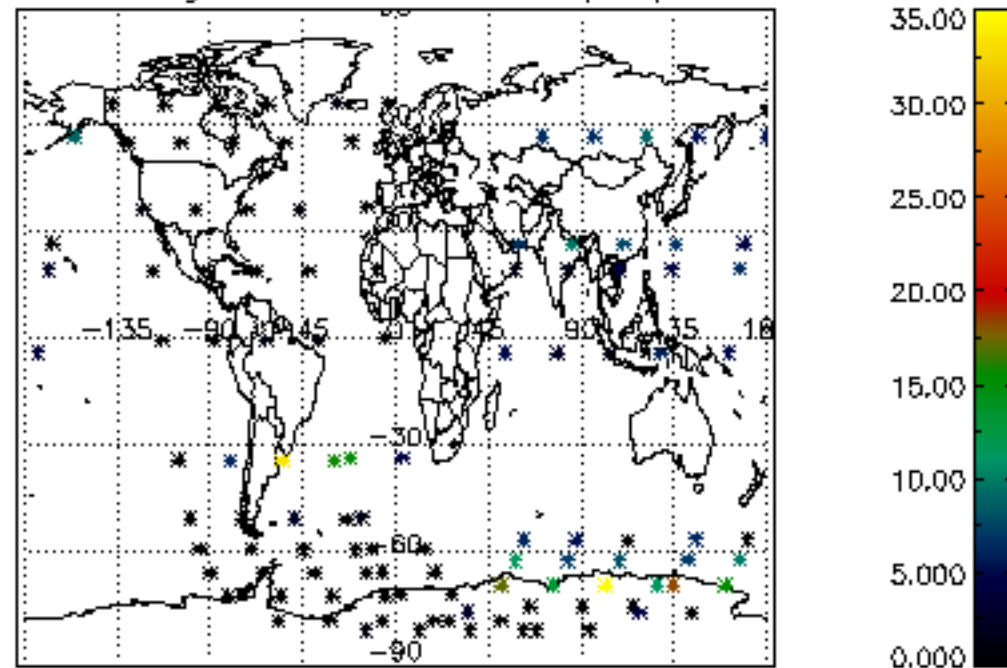

Percentage of cosmic ray hits per profile

Percentage of datation errors per profile

Percentage of star falling outside central band per profile

Percentage of saturation errors per profile

Tangent altitude at which the star is lost