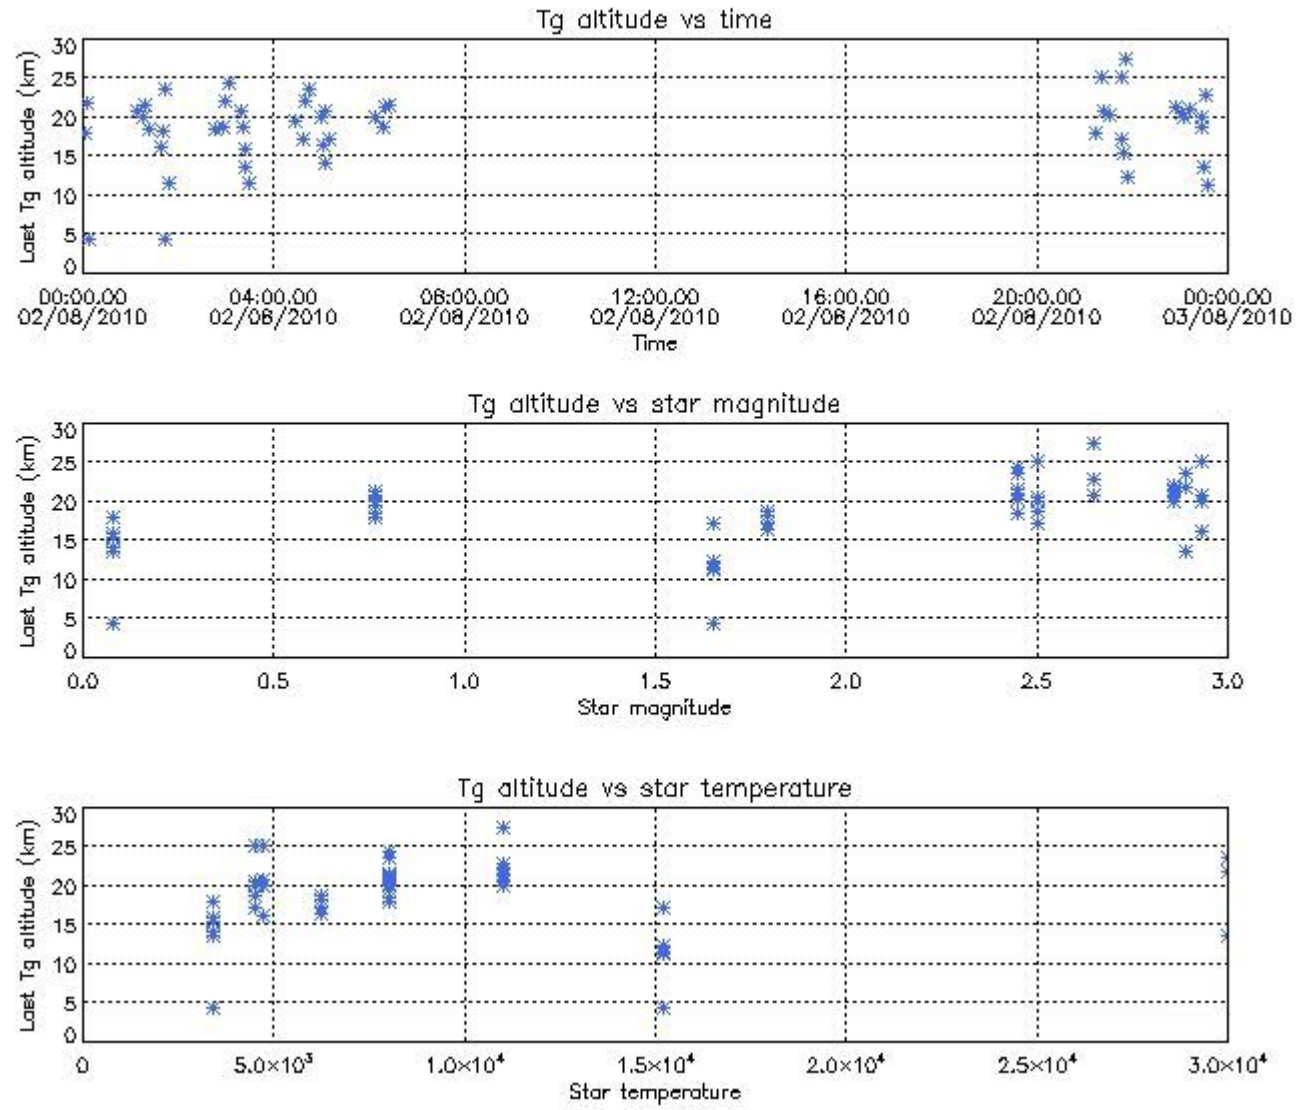

### 6.2 Plot for DARK limb products

Tangent altitude at which the star is lost

6.3 Plot for BRIGHT limb products

## Tangent altitude at which the star is lost