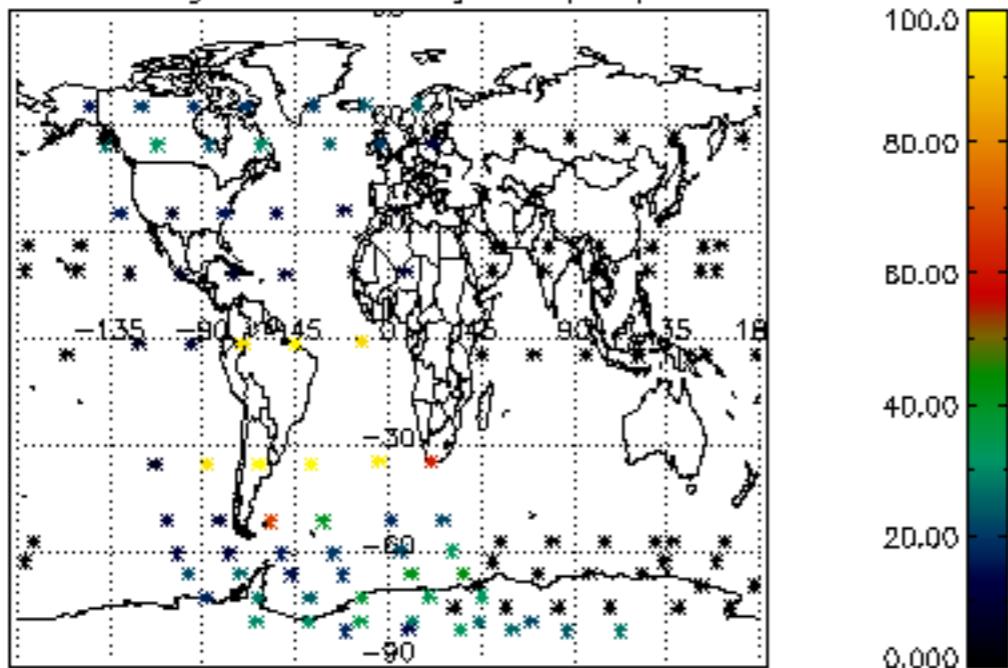

Percentage of cosmic ray hits per profile