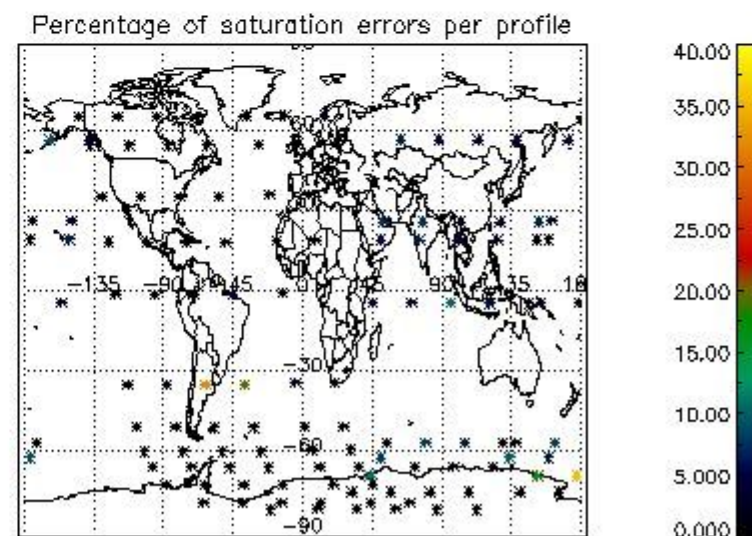

6. Statistics and plot of tangent altitude of the last measurement (DARK & BRIGHT products without errors)

6.1 Statistics on tangent altitude lost:

Statistics	DARK	BRIGHT	TWILIGHT
Mean:	13.316	19.987	NaN
St. deviation:	4.4726	3.9238	NaN
Maximum:	21.539	27.520	NaN
Minimum:	4.5870	3.9347	NaN
Number of data:	41.000	57.000	NaN

6.2 Plot for DARK limb products