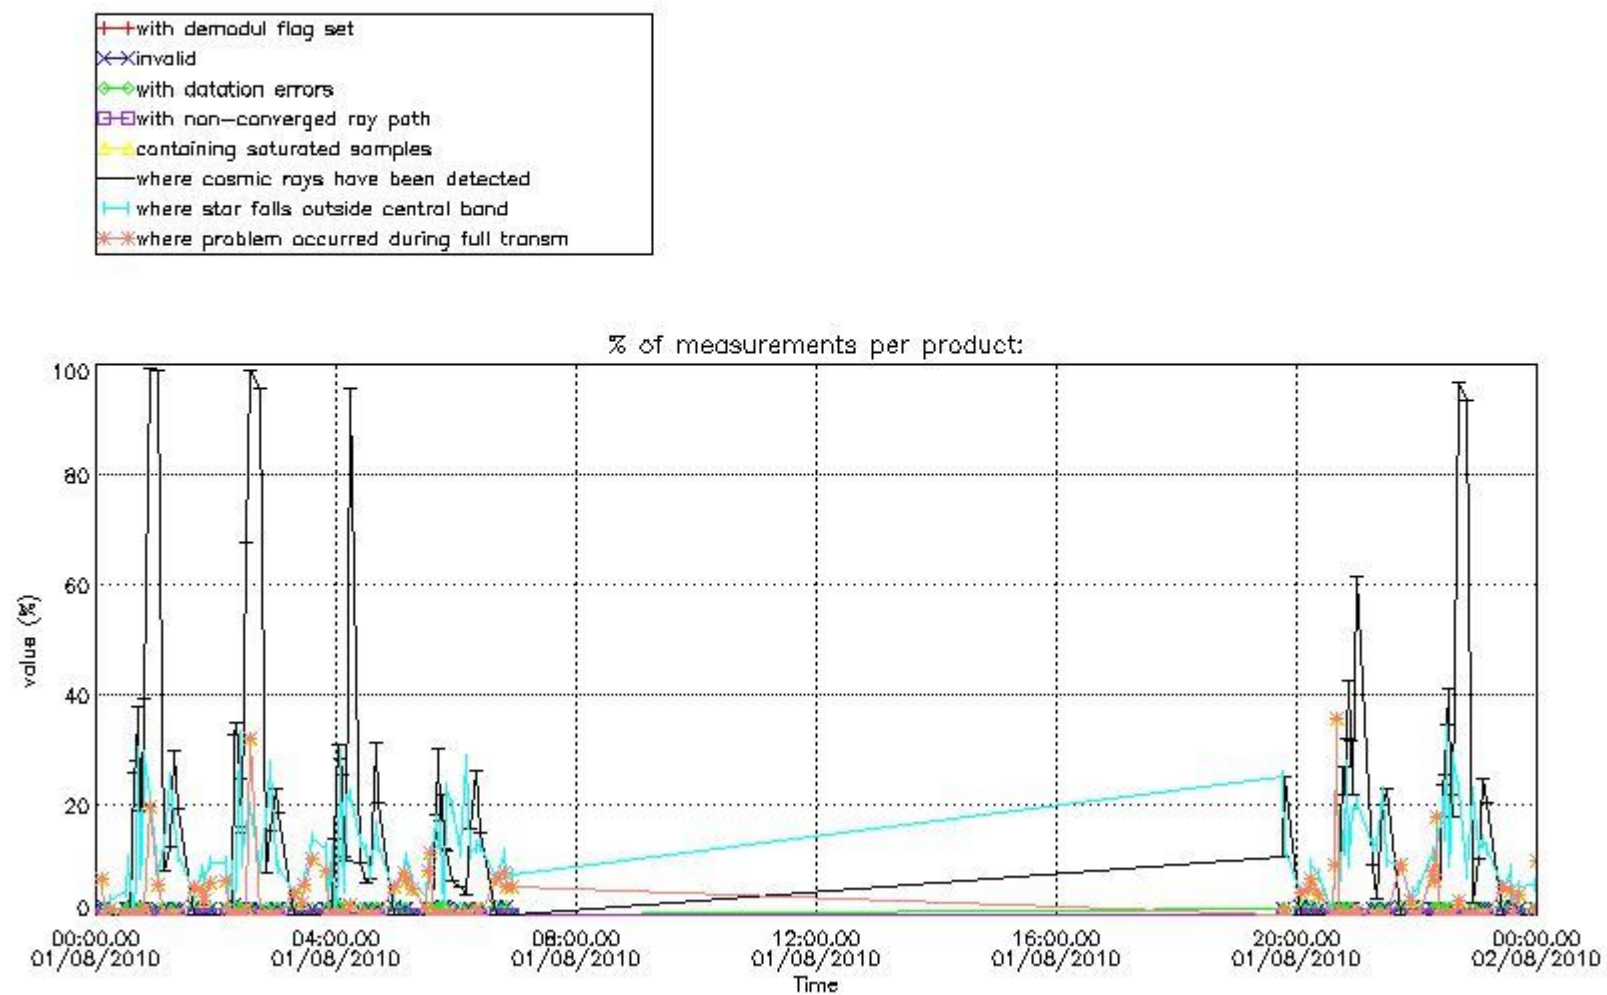

5.1 Percentage of products during reporting period with:

At least one measurement with demodulation flag set:	44.8819 %
Reference spectrum computed from DB:	0.00000 %
Reference spectrum with small number of measurements:	0.00000 %
SATU data not used:	0.00000 %

5.2 Plot quality information per product (time dependant)

5.3 Plot quality information per product (world map)