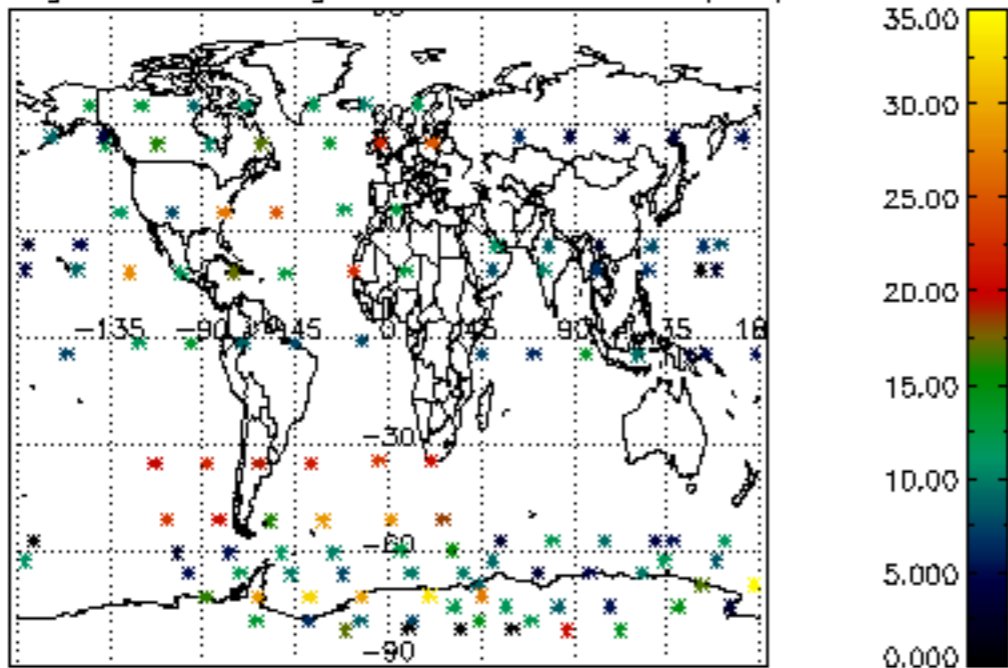

Percentage of star falling outside central band per profile