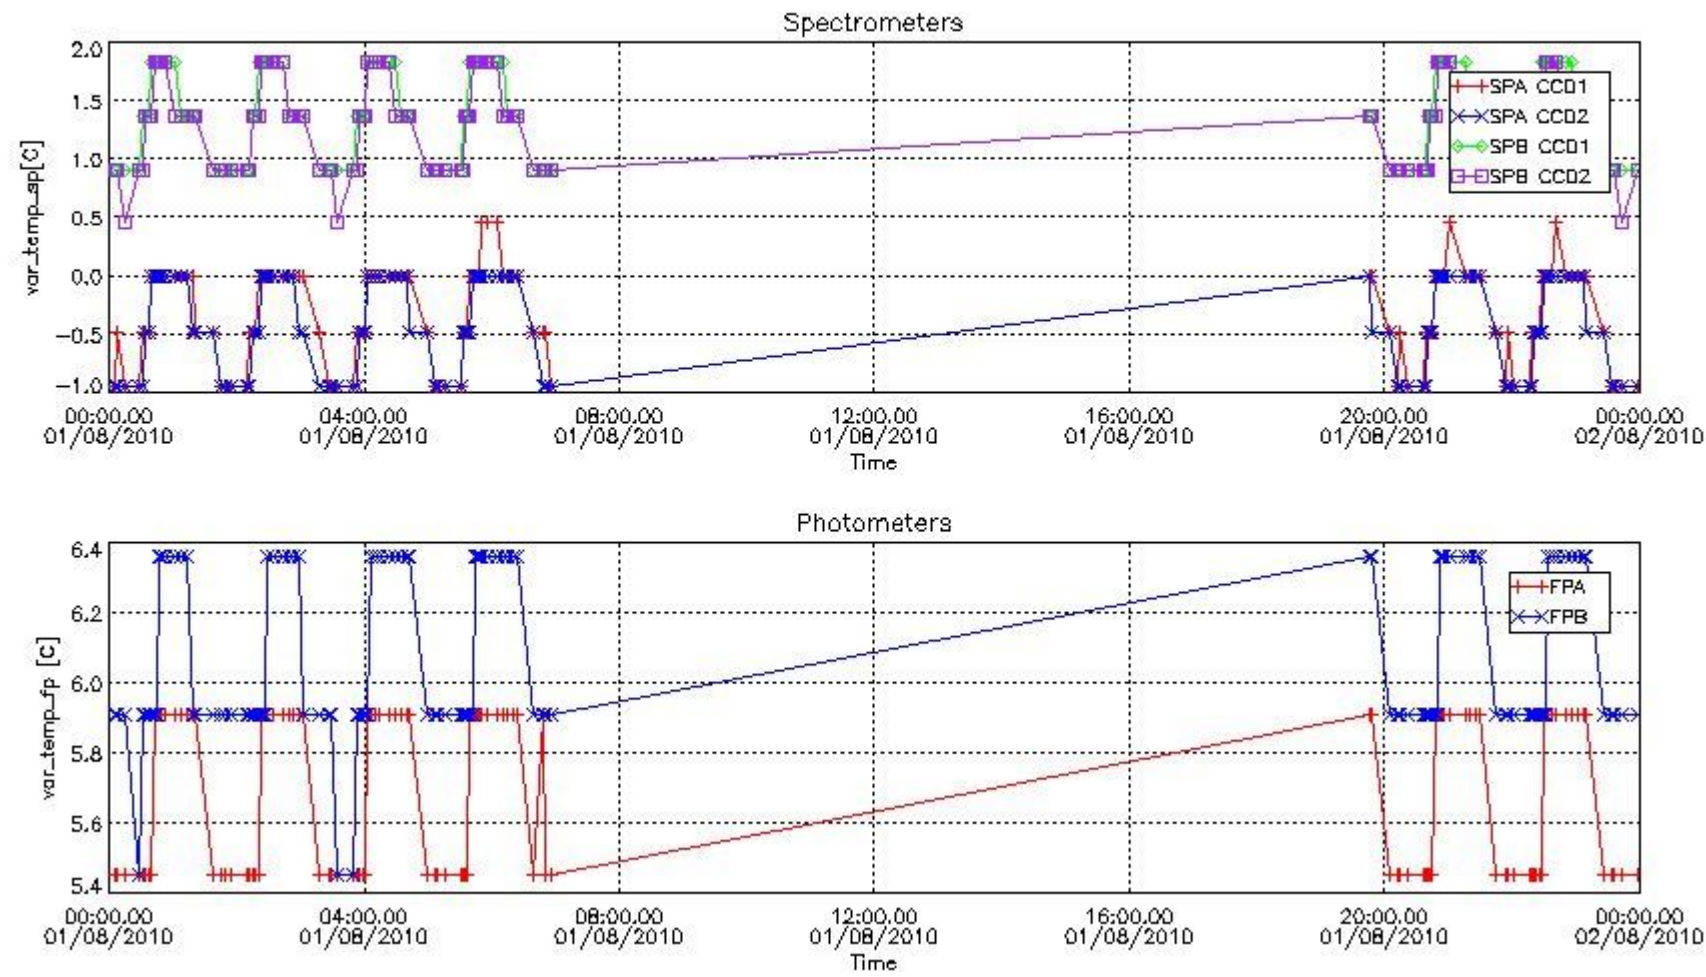

3. Plot of GOMOS spectrometers and photometers temperatures from level 1b data

4. Overview of dark signal processing per product

The Dark Charge (DC) is a temperature-dependant signal added to the useful measurements and it is therefore subtracted from them during the processing. There are two phenomena that produce a continuous increase of the DC: the "hot pixels" (a pixel is "hot" when its DC exceeds by a significant amount its value measured on ground at the same temperature) and the "Random Telegraphic Signal" (abrupt change positive or negative of the CCD pixel signal, random in time, affecting only the DC part of the signal and not the photon generated signal).

In this section a list of products that did not use the Dark Sky Area (DSA) observation for the DC computation is given. It is also provided the mean DC plot per product for dark limb products with no error flag set.

4.1 These products did not use the DSA observation for DC computation:

Product name	DC information
GOM_TRA_1PNPDE20100801_194517_000000522091_00386_44027_1626.N1	DC map used
GOM_TRA_1PNPDE20100801_194825_000000462091_00386_44027_1627.N1	DC map used
GOM_TRA_1PNPDE20100801_200413_000000382091_00386_44027_1628.N1	DC map used
GOM_TRA_1PNPDE20100801_201249_000000442091_00386_44027_1629.N1	DC map used
GOM_TRA_1PNPDE20100801_201447_000000392091_00386_44027_1630.N1	DC map used
GOM_TRA_1PNPDE20100801_202122_000000412091_00386_44027_1631.N1	DC map used
GOM_TRA_1PNPDE20100801_203610_000000452091_00386_44027_1632.N1	DC map used
GOM_TRA_1PNPDE20100801_203750_000000512091_00386_44027_1633.N1	DC map used
GOM_TRA_1PNPDE20100801_203955_000000562091_00386_44027_1634.N1	DC map used
GOM_TRA_1PNPDE20100801_204149_000000452091_00386_44027_1635.N1	DC map used
GOM_TRA_1PNPDE20100801_204510_000000432091_00386_44027_1636.N1	DC map used
GOM_TRA_1PNPDE20100801_204715_000000422091_00386_44027_1637.N1	DC map used