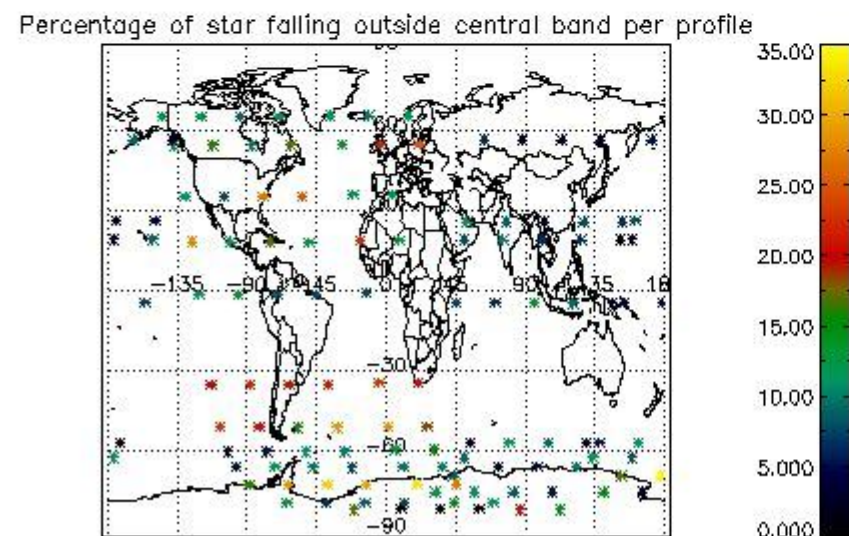

6. Statistics and plot of tangent altitude of the last measurement (DARK & BRIGHT products without errors)

6.1 Statistics on tangent altitude lost:

Statistics	DARK	BRIGHT	TWILIGHT
Mean:	13.316	19.987	NaN
St. deviation:	4.4726	3.9238	NaN
Maximum:	21.539	27.520	NaN
Minimum:	4.5870	3.9347	NaN
Number of data:	41.000	57.000	NaN

6.2 Plot for DARK limb products