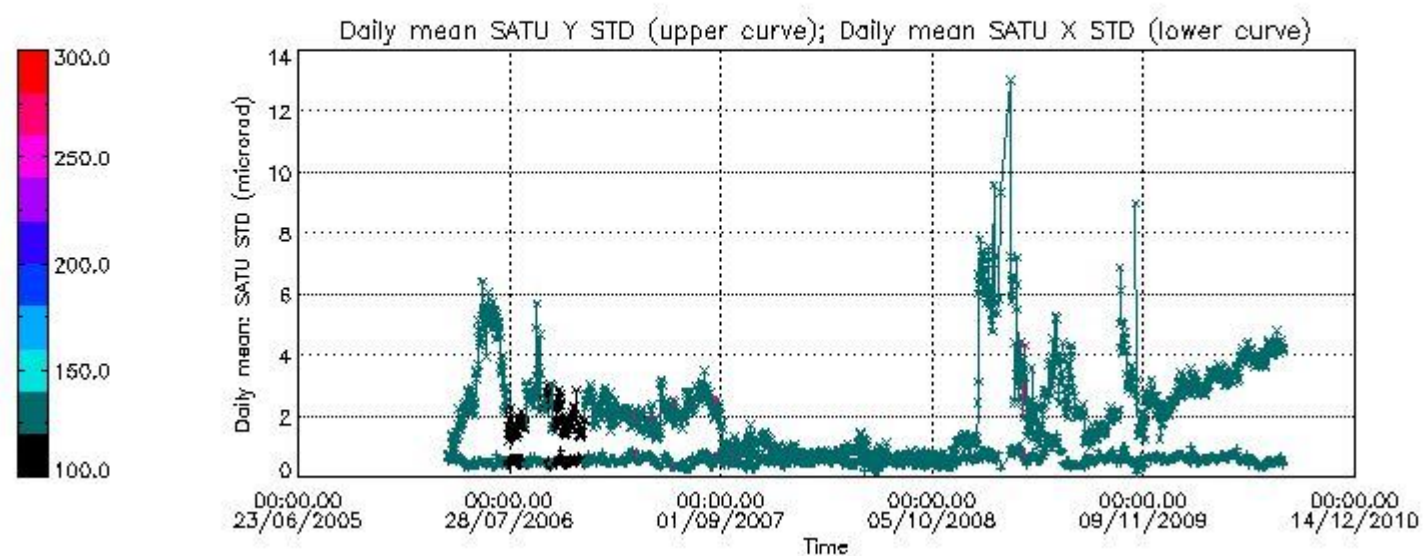

Number of data:	41100.	41100.	57950.	57950.

7.2.2 Trend of daily SATU NEA St. deviation since 1st April 2006 (dark limb)

The long term trend of the SATU 'X' and 'Y' standard deviations should be constant during the whole mission.

The colorbar represents the start tangent altitude (km) of the occultations.

Upper curve: STD of SATU Y axis

Lower curve: STD of SATU X axis

8. Auxiliary Data Files used for the production reported in section 2.4

The number reported in the third column indicates since which file (see list in section 2.4) the corresponding auxiliary file has been used. The fourth column is the date of those product files.

Type	Auxiliary Filename	Used since product	Used since product date
INST_PHYS_CHARACTERISTICS	GOM_INS_AXVIEC20091111_143220_20030716_120000_20500101_000000	1	01-AUG-2010 00:05:44
CALIBRATION_DATABASE	GOM_CAL_AXVIEC20100727_083506_20100725_000000_20500101_000000	1	01-AUG-2010 00:05:44
LEVEL-1B_PROC_CONFIG	GOM_PR1_AXVIEC20091111_145255_20020301_000000_20500101_000000	1	01-AUG-2010 00:05:44
STAR_CATALOGUE	GOM_CAT_AXVIEC20020121_161009_20020101_000000_20200101_000000	1	01-AUG-2010 00:05:44
STELLAR_SPECTRA_DATABANK	GOM_STS_AXVIEC20091111_151504_20020101_160000_20500101_000000	1	01-AUG-2010 00:05:44
ECMWF_FILE	AUX_ECF_AXNECM20100731_054116_20100731_210000_20100801_090000	1	01-AUG-2010 00:05:44
ECMWF_FILE	AUX_ECF_AXNECM20100731_172117_20100801_030000_20100801_150000	41	01-AUG-2010 03:35:26
ECMWF_FILE	AUX_ECA_AXNECM20100801_052113_20100731_210000_20100801_090000	61	01-AUG-2010 05:30:50
ECMWF_FILE	AUX_ECA_AXNECM20100801_173631_20100801_090000_20100801_210000	81	01-AUG-2010 19:45:17
ECMWF_FILE	AUX_ECF_AXNECM20100801_052114_20100801_150000_20100802_030000	94	01-AUG-2010 20:51:46
ECMWF_FILE	AUX_ECF_AXNECM20100801_054112_20100801_210000_20100802_090000	116	01-AUG-2010 22:41:26
OPTIONAL_ECMWF_FILE	MISSING	1	01-AUG-2010 00:05:44
ORBIT_DATA_FILE	DOR_NAV_OPNPDE20100731_230640_000060572091_00373_44014_0862.N1	1	01-AUG-2010 00:05:44
ORBIT_DATA_FILE	AUX_FPO_AXVPDS20100731_092115_20100730_185232_20100809_201846	13	01-AUG-2010 00:53:26
ORBIT_DATA_FILE	DOR_NAV_OPNPDE20100801_032701_000066952091_00376_44017_0864.N1	41	01-AUG-2010 03:35:26
ORBIT_DATA_FILE	DOR_NAV_OPNPDE20100801_052354_000057382091_00377_44018_0865.N1	61	01-AUG-2010 05:30:50
ORBIT_DATA_FILE	DOR_NAV_OPNPDE20100801_194438_000035072091_00386_44027_0866.N1	81	01-AUG-2010 19:45:17
ORBIT_DATA_FILE	DOR_NAV_OPNPDE20100801_204824_000060572091_00386_44027_0867.N1	94	01-AUG-2010 20:51:46
ORBIT_DATA_FILE	DOR_NAV_OPNPDE20100801_223439_000057382091_00387_44028_0868.N1	116	01-AUG-2010 22:41:26