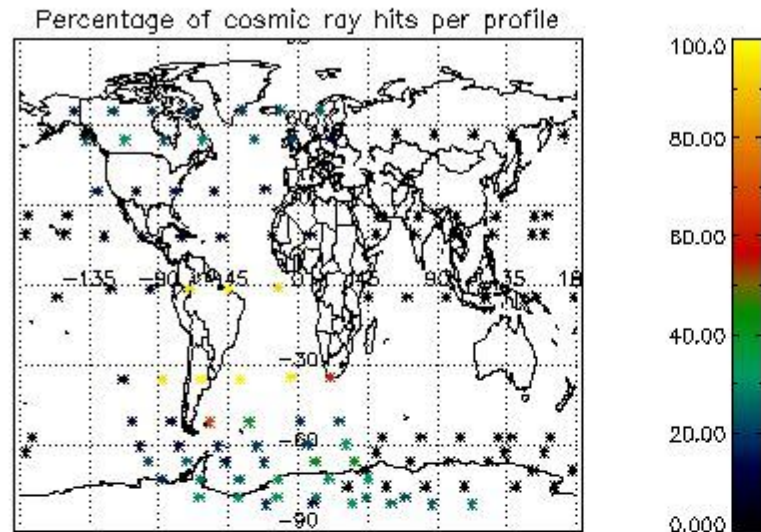

6. Statistics and plot of tangent altitude of the last measurement (DARK & BRIGHT products without errors)

6.1 Statistics on tangent altitude lost:

Statistics	DARK	BRIGHT	TWILIGHT
Mean:	13.316	19.987	NaN
St. deviation:	4.4726	3.9238	NaN
Maximum:	21.539	27.520	NaN
Minimum:	4.5870	3.9347	NaN
Number of data:	41.000	57.000	NaN

6.2 Plot for DARK limb products