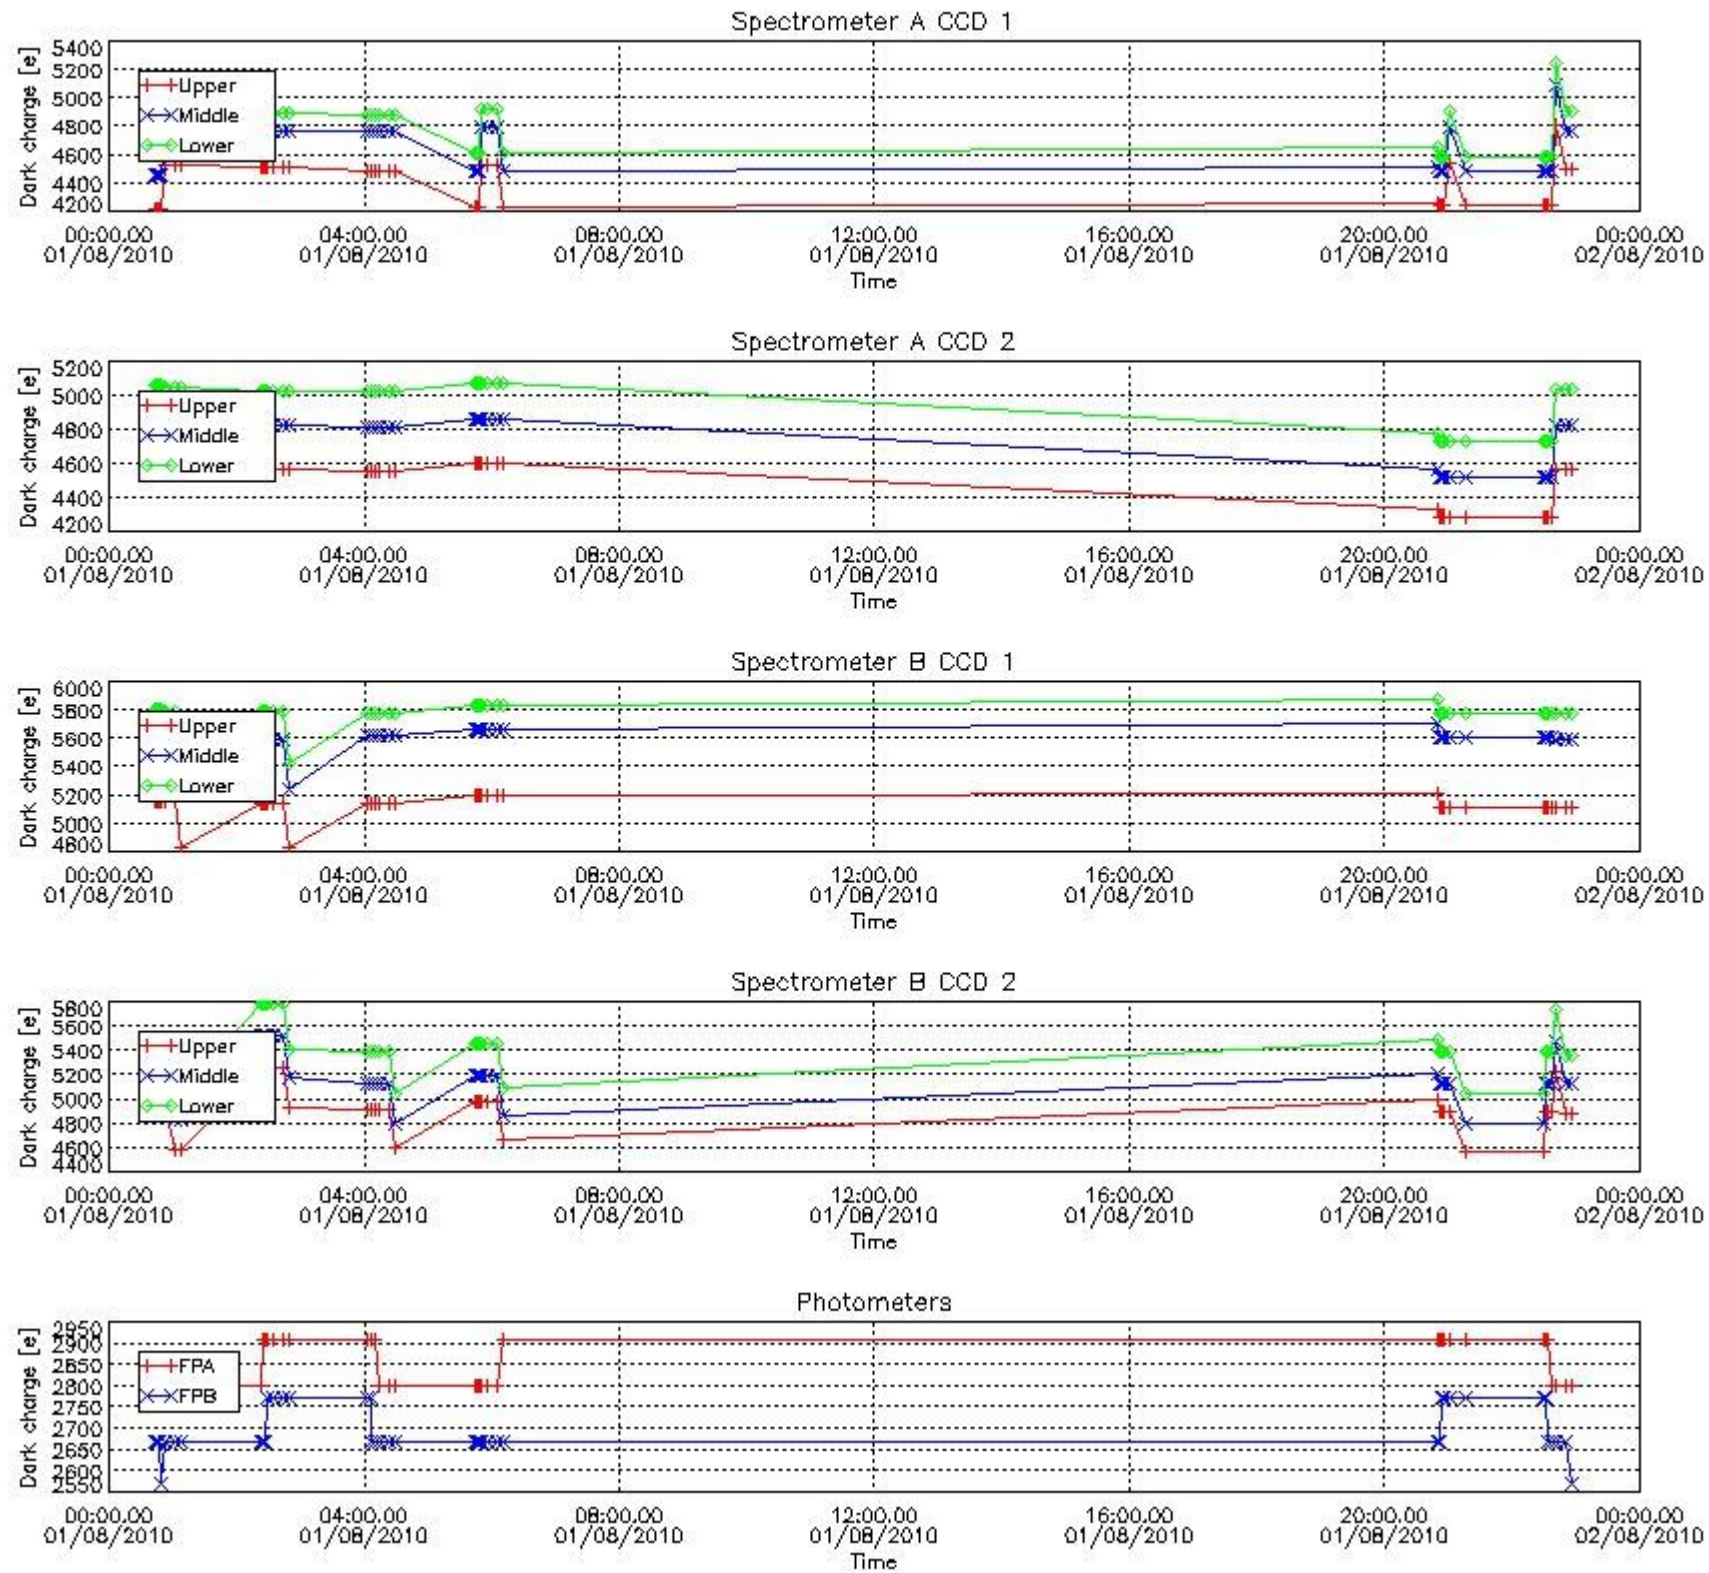

4.2 Plot of mean dark charges per product: only products in DARK limb conditions without errors are used

5. Demodulation flag and quality information monitoring

In this section it is presented the modulation information extracted from the pcd (product confidence data) at measurement level and information extracted from the Quality Summary dataset. Only products without errors (error flag in the MPH set to "0") are used.