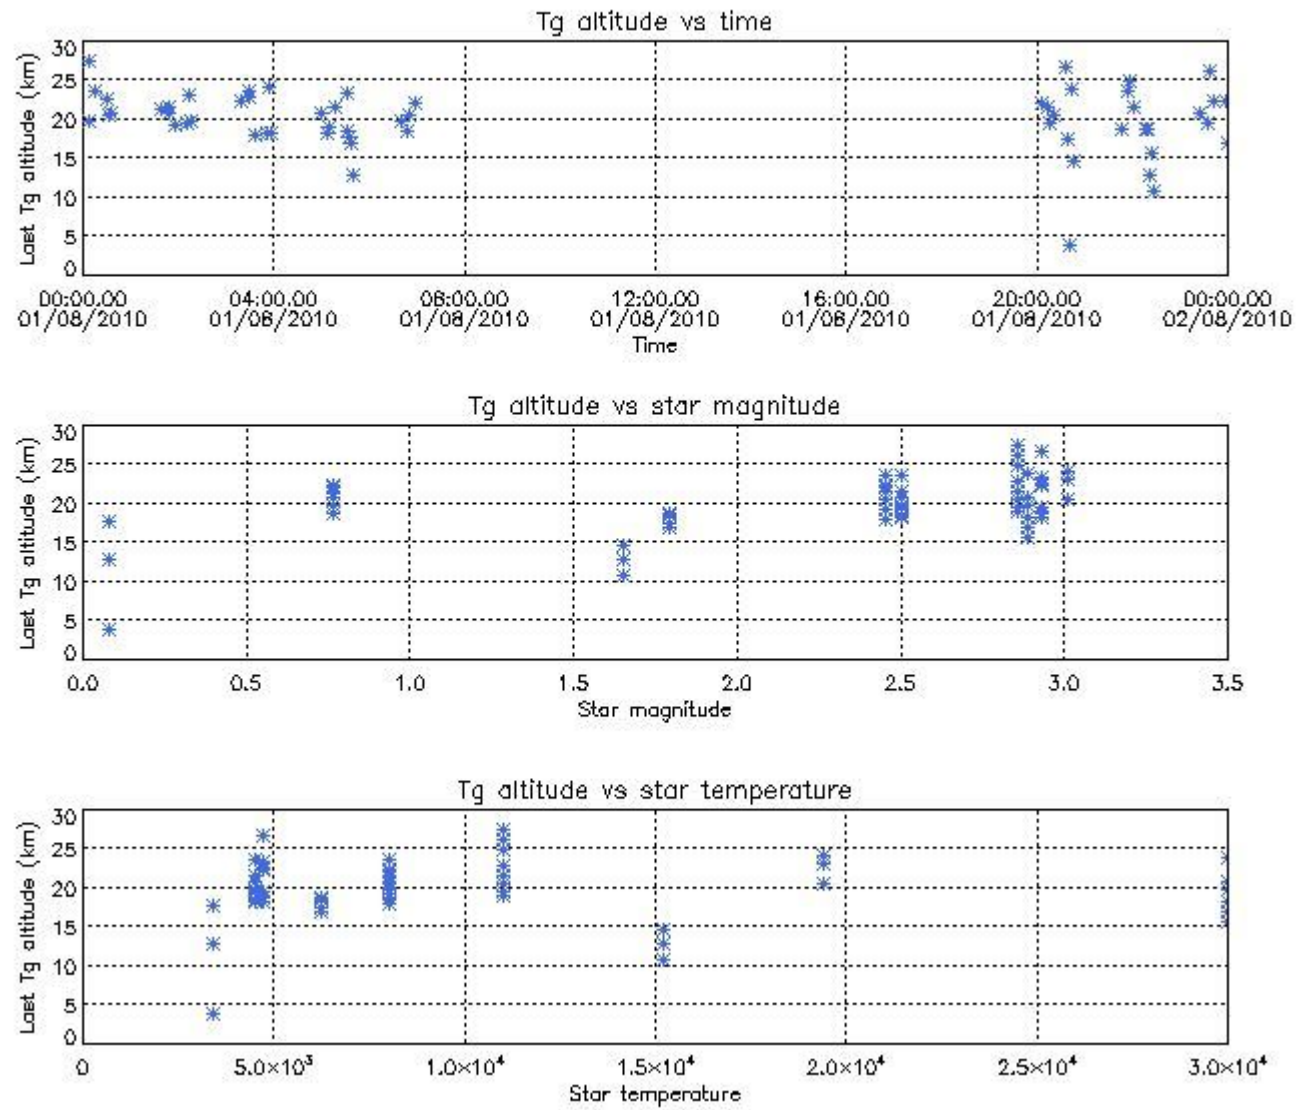

Tangent altitude at which the star is lost

7. Star Acquisition and Tracking Unit (SATU)

The Star Acquisition and Tracking Unit (SATU) analyses the position of the tracked star beam collected by the GOMOS telescope and deflected by the optical beam dispatcher. The main function of the SATU is to detect a star, provide its image position to the science data electronics and to help the pointing function to keep the star image at a fixed position. In tracking mode the SATU data is recorded with a frequency of 100 Hz.

7.1 SATU 'X' and 'Y' axis plots (dark limb)

SATU CCD 'X' and 'Y' axis plots are provided in order to detect any abnormal behaviour of the tracking system. For every occultation (color) the plot should remain stable (with some noise) until we are deep in the atmosphere where big fluctuations are registered due to the refractive effects.