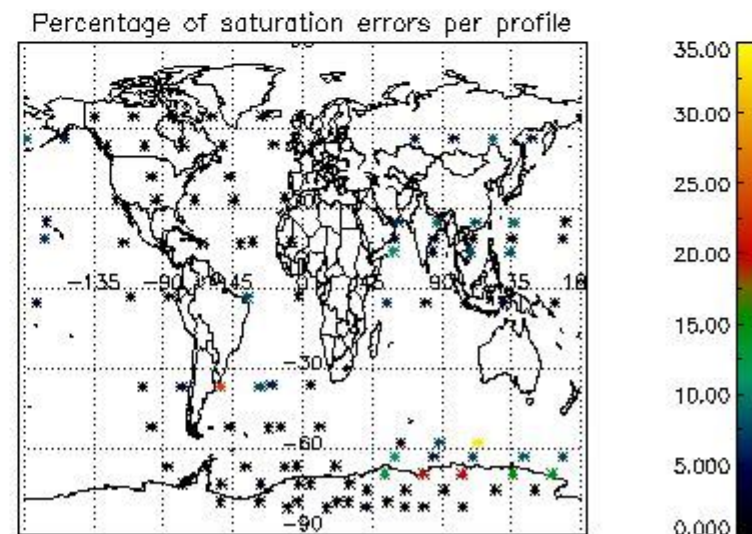

6. Statistics and plot of tangent altitude of the last measurement (DARK & BRIGHT products without errors)

6.1 Statistics on tangent altitude lost:

Statistics	DARK	BRIGHT	TWILIGHT
Mean:	13.490	18.283	NaN
St. deviation:	4.7848	5.4318	NaN
Maximum:	21.342	29.403	NaN
Minimum:	4.6406	3.9582	NaN
Number of data:	34.000	50.000	NaN

6.2 Plot for DARK limb products