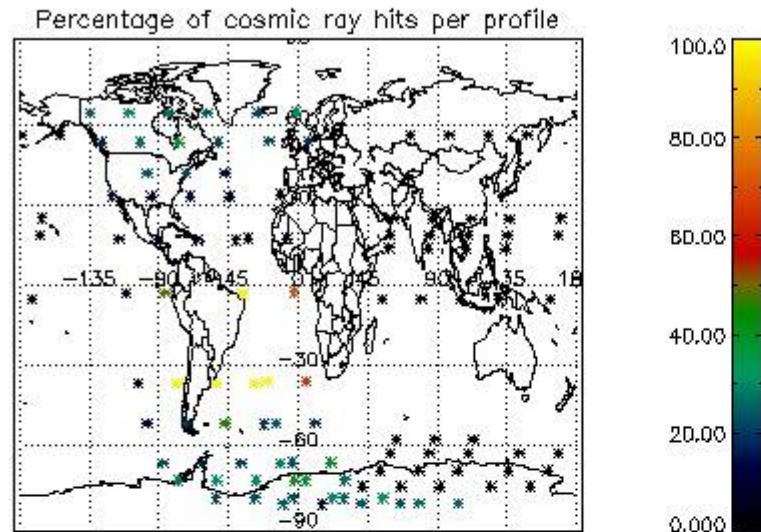

6. Statistics and plot of tangent altitude of the last measurement (DARK & BRIGHT products without errors)

6.1 Statistics on tangent altitude lost:

Statistics	DARK	BRIGHT	TWILIGHT
Mean:	13.490	18.283	NaN
St. deviation:	4.7848	5.4318	NaN
Maximum:	21.342	29.403	NaN
Minimum:	4.6406	3.9582	NaN
Number of data:	34.000	50.000	NaN

6.2 Plot for DARK limb products