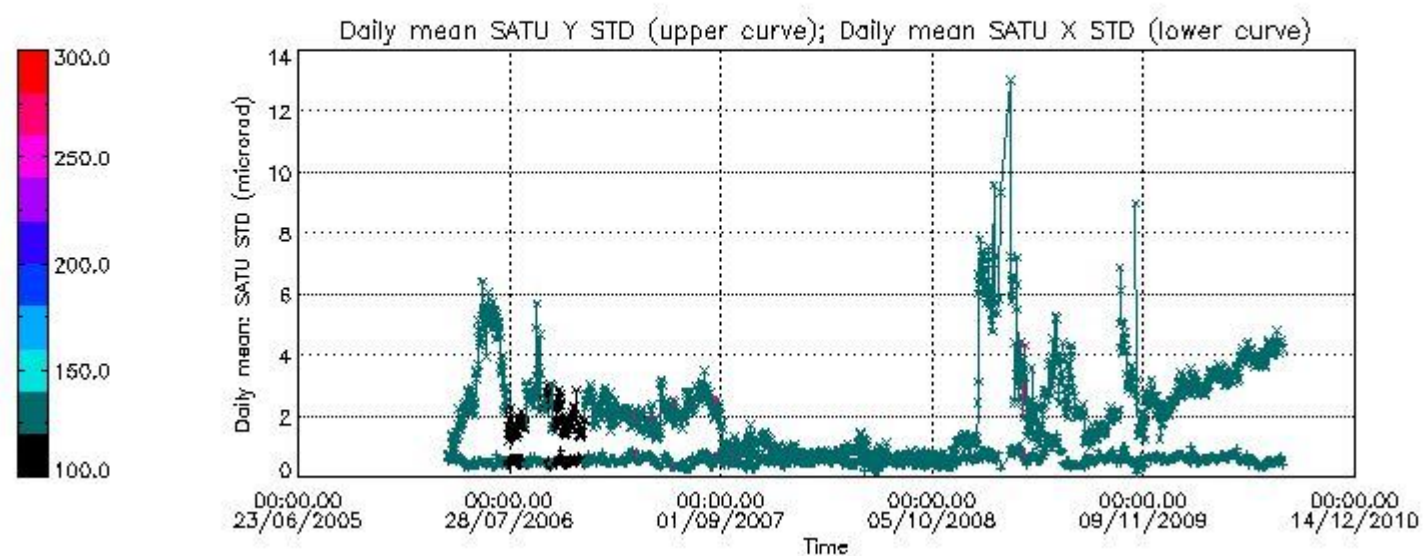

Number of data:	34000.	34000.	50300.	50300.

7.2.2 Trend of daily SATU NEA St. deviation since 1st April 2006 (dark limb)

The long term trend of the SATU 'X' and 'Y' standard deviations should be constant during the whole mission.

The colorbar represents the start tangent altitude (km) of the occultations.

Upper curve: STD of SATU Y axis

Lower curve: STD of SATU X axis

8. Auxiliary Data Files used for the production reported in section 2.4

The number reported in the third column indicates since which file (see list in section 2.4) the corresponding auxiliary file has been used. The fourth column is the date of those product files.

Type	Auxiliary Filename	Used since product	Used since product date
INST_PHYS_CHARACTERISTICS	GOM_INS_AXVIEC20091111_143220_20030716_120000_20500101_000000	1	30-JUL-2010 00:00:29
CALIBRATION_DATABASE	GOM_CAL_AXVIEC20100727_083506_20100725_000000_20500101_000000	1	30-JUL-2010 00:00:29
LEVEL-1B_PROC_CONFIG	GOM_PR1_AXVIEC20091111_145255_20020301_000000_20500101_000000	1	30-JUL-2010 00:00:29
STAR_CATALOGUE	GOM_CAT_AXVIEC20020121_161009_20020101_000000_20200101_000000	1	30-JUL-2010 00:00:29
STELLAR_SPECTRA_DATABANK	GOM_STS_AXVIEC20091111_151504_20020101_160000_20500101_000000	1	30-JUL-2010 00:00:29
ECMWF_FILE	AUX_ECF_AXNECM20100729_082000_20100729_210000_20100730_090000	1	30-JUL-2010 00:00:29
ECMWF_FILE	AUX_ECF_AXNECM20100730_084353_20100730_150000_20100731_030000	79	30-JUL-2010 20:48:16
ECMWF_FILE	AUX_ECF_AXNECM20100730_084353_20100730_210000_20100731_090000	93	30-JUL-2010 22:03:37
OPTIONAL_ECMWF_FILE	MISSING	1	30-JUL-2010 00:00:29
ORBIT_DATA_FILE	DOR_NAV_OPNPDE20100729_222945_000057382091_00344_43985_0849.N1	1	30-JUL-2010 00:00:29
ORBIT_DATA_FILE	DOR_NAV_OPNPDE20100730_001042_000054192091_00345_43986_0850.N1	6	30-JUL-2010 00:15:38
ORBIT_DATA_FILE	DOR_NAV_OPNPDE20100730_014620_000044632091_00346_43987_0851.N1	26	30-JUL-2010 01:51:55
ORBIT_DATA_FILE	AUX_FPO_AXVPDS20100729_212000_20100729_092033_20100807_194124	38	30-JUL-2010 03:13:02
ORBIT_DATA_FILE	DOR_NAV_OPNPDE20100730_044659_000057382091_00348_43989_0853.N1	59	30-JUL-2010 04:53:38
ORBIT_DATA_FILE	AUX_FPO_AXVPDS20100730_092352_20100729_192409_20100808_205023	79	30-JUL-2010 20:48:16
ORBIT_DATA_FILE	DOR_NAV_OPNPDE20100730_215744_000057382091_00358_43999_0855.N1	93	30-JUL-2010 22:03:37
ORBIT_DATA_FILE	DOR_NAV_OPNPDE20100730_233841_000057382091_00359_44000_0856.N1	111	30-JUL-2010 23:44:13