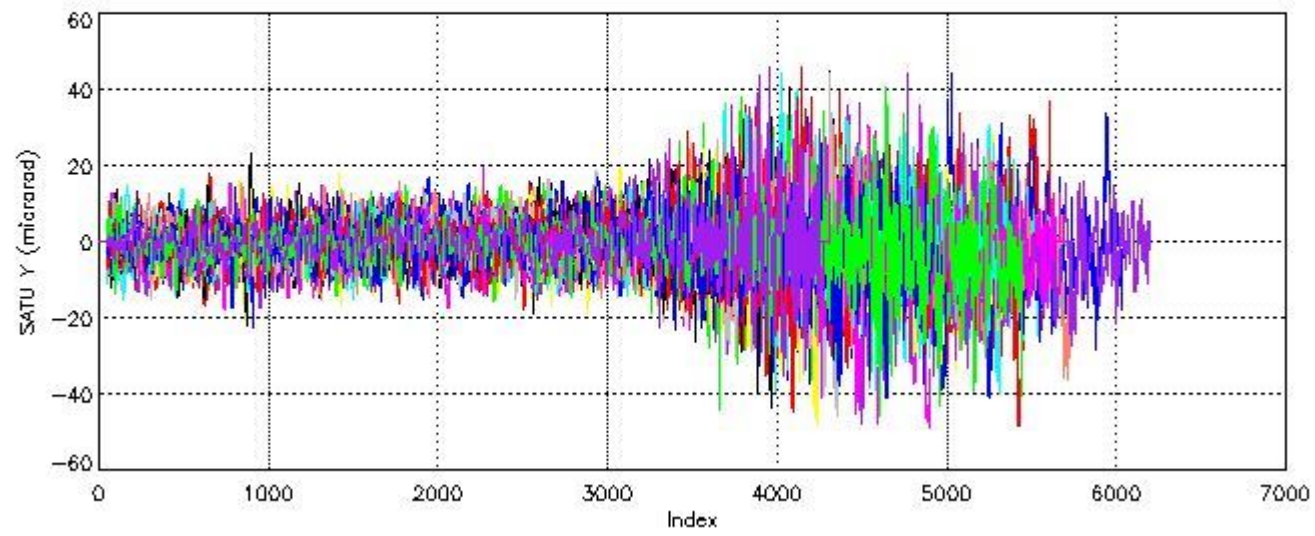

7.2 Statistics on SATU Noise Equivalent Angle (NEA) for DARK (D) and BRIGHT (B) products above 105 kms

The Star Acquisition and Tracking Unit (it is the CCD that tracks the star while it is occulted) Noise Equivalent Angle consists of the statistical angular variation of the SATU data above the atmosphere. Statistics (in microradians) above 105 km are computed for every occultation, giving four values per occultation: one in the 'X' direction and one in the 'Y' direction for dark and bright limbs. A mean value per day in every direction and limb is calculated and monitored in order to assess instrument performance in terms of star pointing.

7.2.1 SATU NEA Statistics (table)

Statistics	SATU X (D)	SATU Y (D)	SATU X (B)	SATU Y (B)
Mean:	0.16239	-0.95854	0.22377	-0.75284
St. deviation:	0.41086	4.2158	0.74528	3.9589
Maximum:	4.0000	22.900	5.8000	15.100
Minimum:	-3.2000	-22.700	-5.1000	-16.000