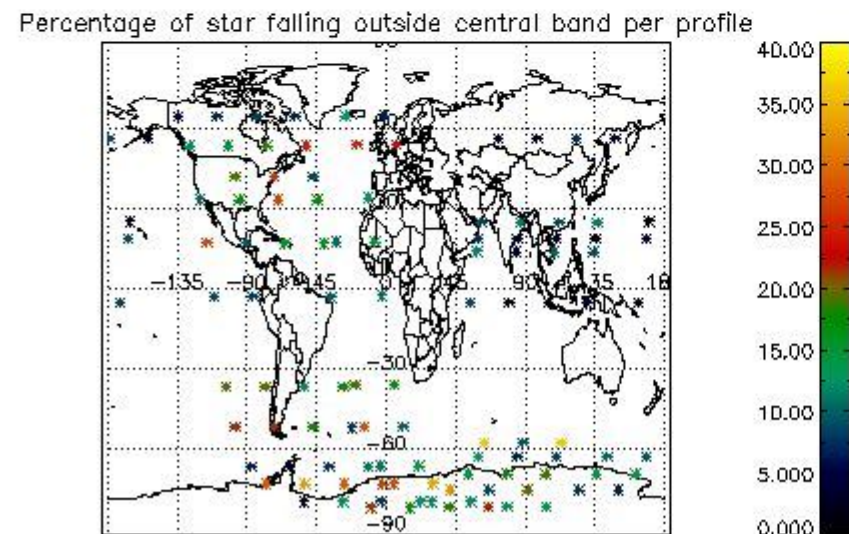

6. Statistics and plot of tangent altitude of the last measurement (DARK & BRIGHT products without errors)

6.1 Statistics on tangent altitude lost:

Statistics	DARK	BRIGHT	TWILIGHT
Mean:	13.490	18.283	NaN
St. deviation:	4.7848	5.4318	NaN
Maximum:	21.342	29.403	NaN
Minimum:	4.6406	3.9582	NaN
Number of data:	34.000	50.000	NaN

6.2 Plot for DARK limb products