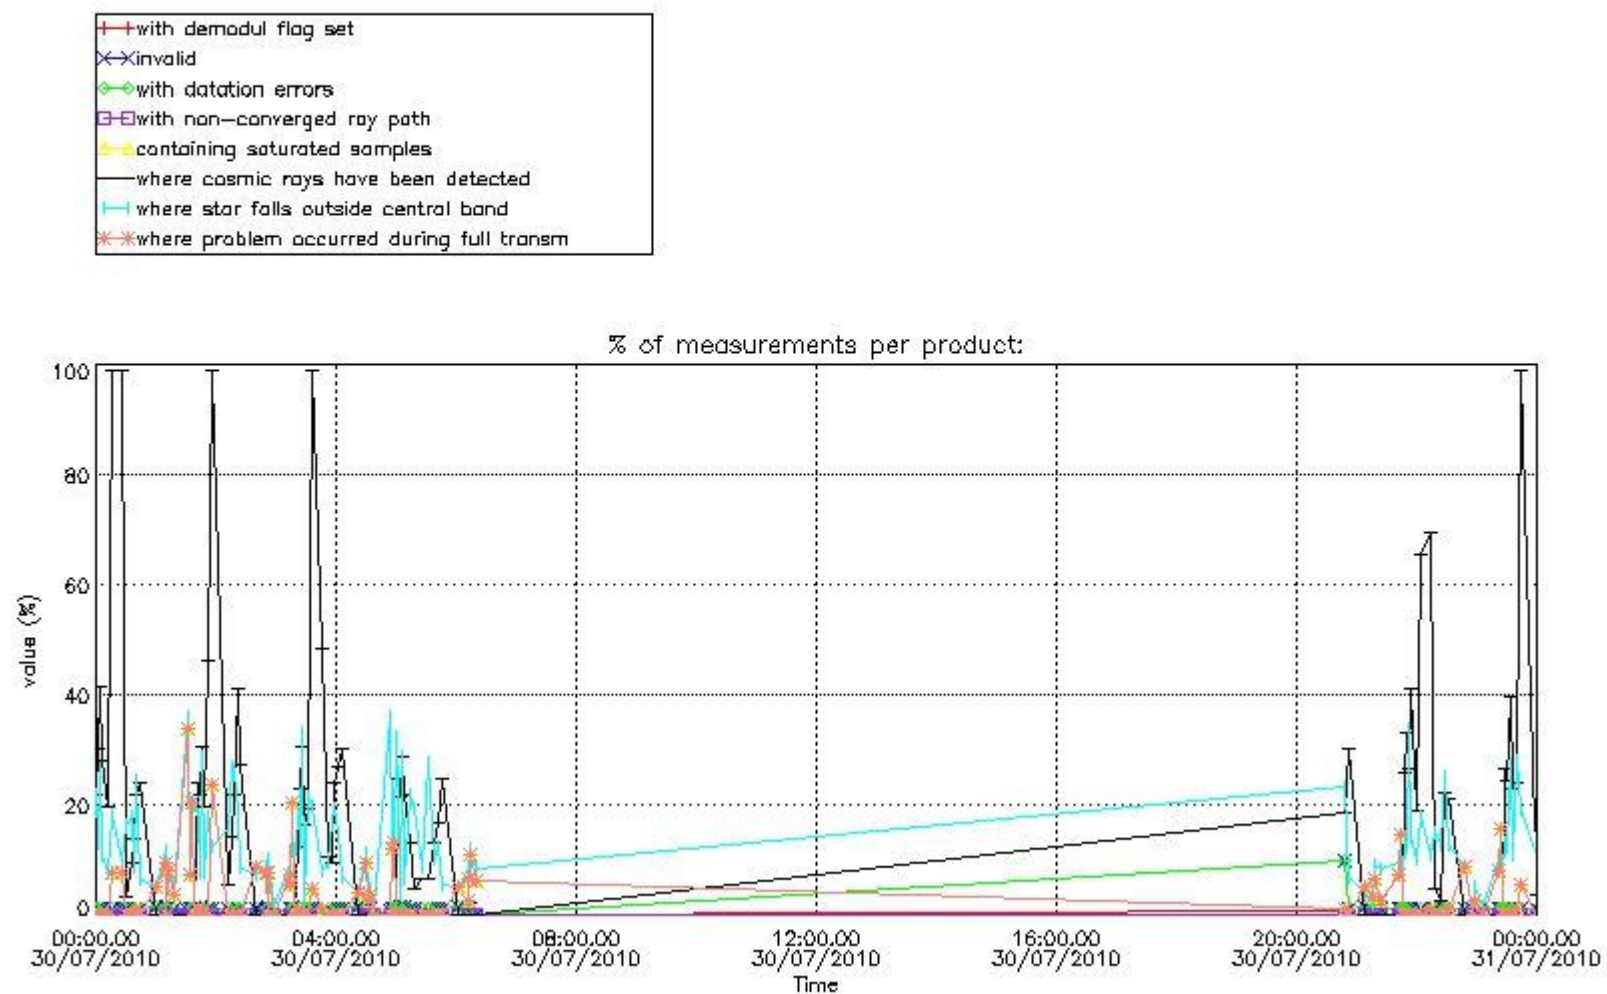

5.1 Percentage of products during reporting period with:

At least one measurement with demodulation flag set:	45.5357 %
Reference spectrum computed from DB:	0.00000 %
Reference spectrum with small number of measurements:	0.00000 %
SATU data not used:	0.00000 %

5.2 Plot quality information per product (time dependant)

5.3 Plot quality information per product (world map)