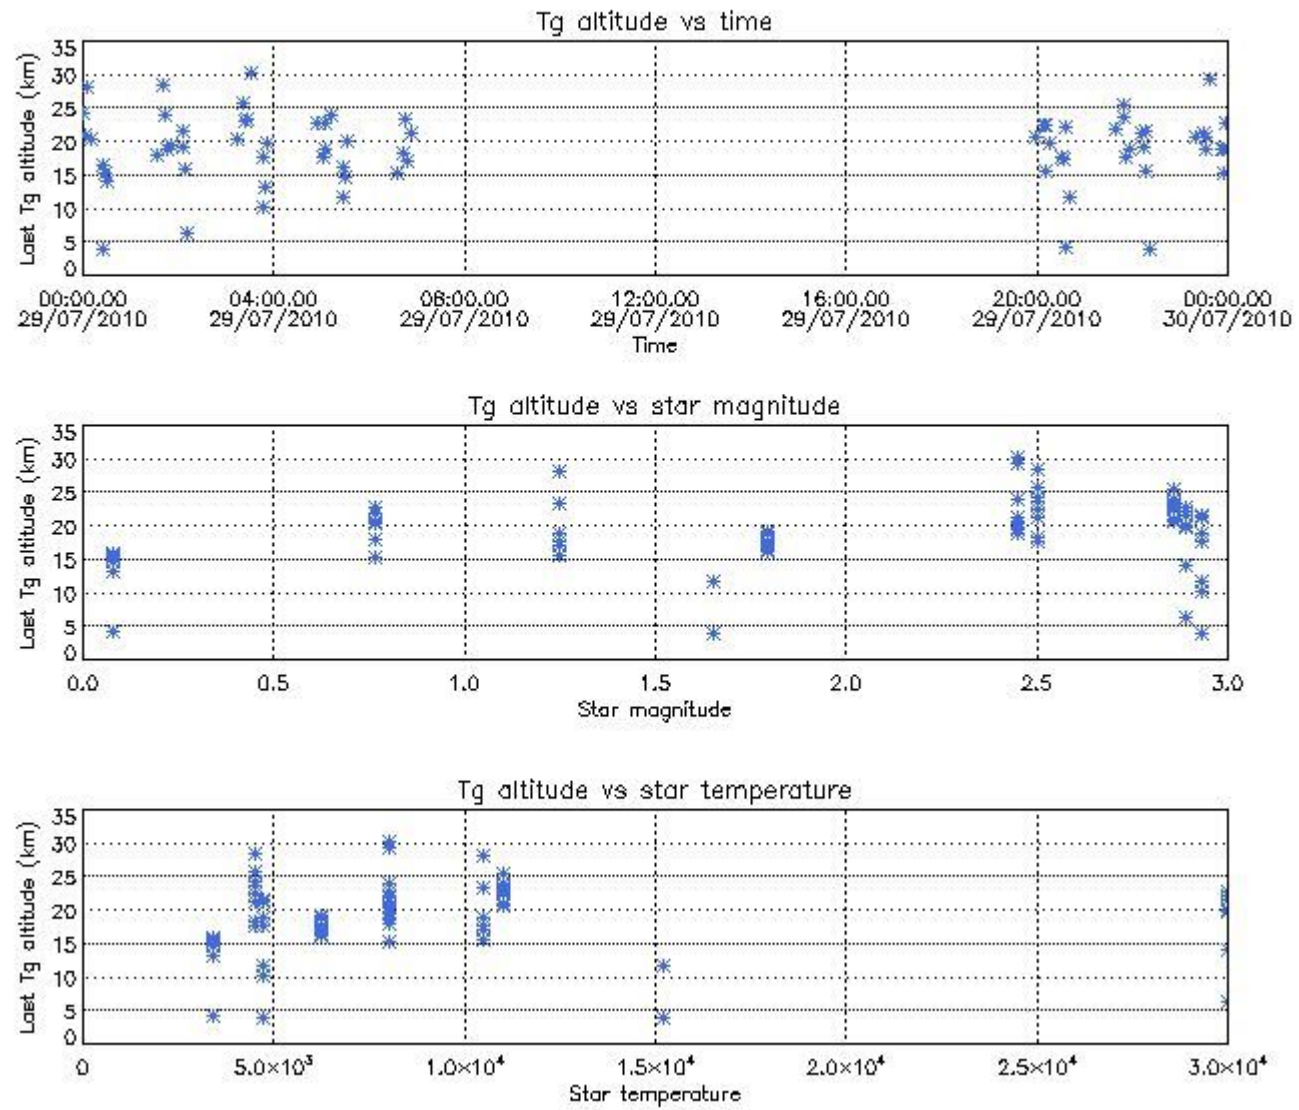

6.1 Statistics on tangent altitude lost:

Statistics	DARK	BRIGHT	TWILIGHT
Mean:	18.703	18.989	NaN
St. deviation:	16.885	5.3993	NaN
Maximum:	75.258	30.154	NaN
Minimum:	4.4841	3.8326	NaN
Number of data:	39.000	69.000	NaN

6.2 Plot for DARK limb products

Tangent altitude at which the star is lost

6.3 Plot for BRIGHT limb products

Tangent altitude at which the star is lost

7. Star Acquisition and Tracking Unit (SATU)

The Star Acquisition and Tracking Unit (SATU) analyses the position of the tracked star beam collected by the GOMOS telescope and deflected by the optical beam dispatcher. The main function of the SATU is to detect a star, provide its image position to the science data electronics and to help the pointing function to keep the star image at a fixed position. In tracking mode the SATU data is recorded with a frequency of 100 Hz.