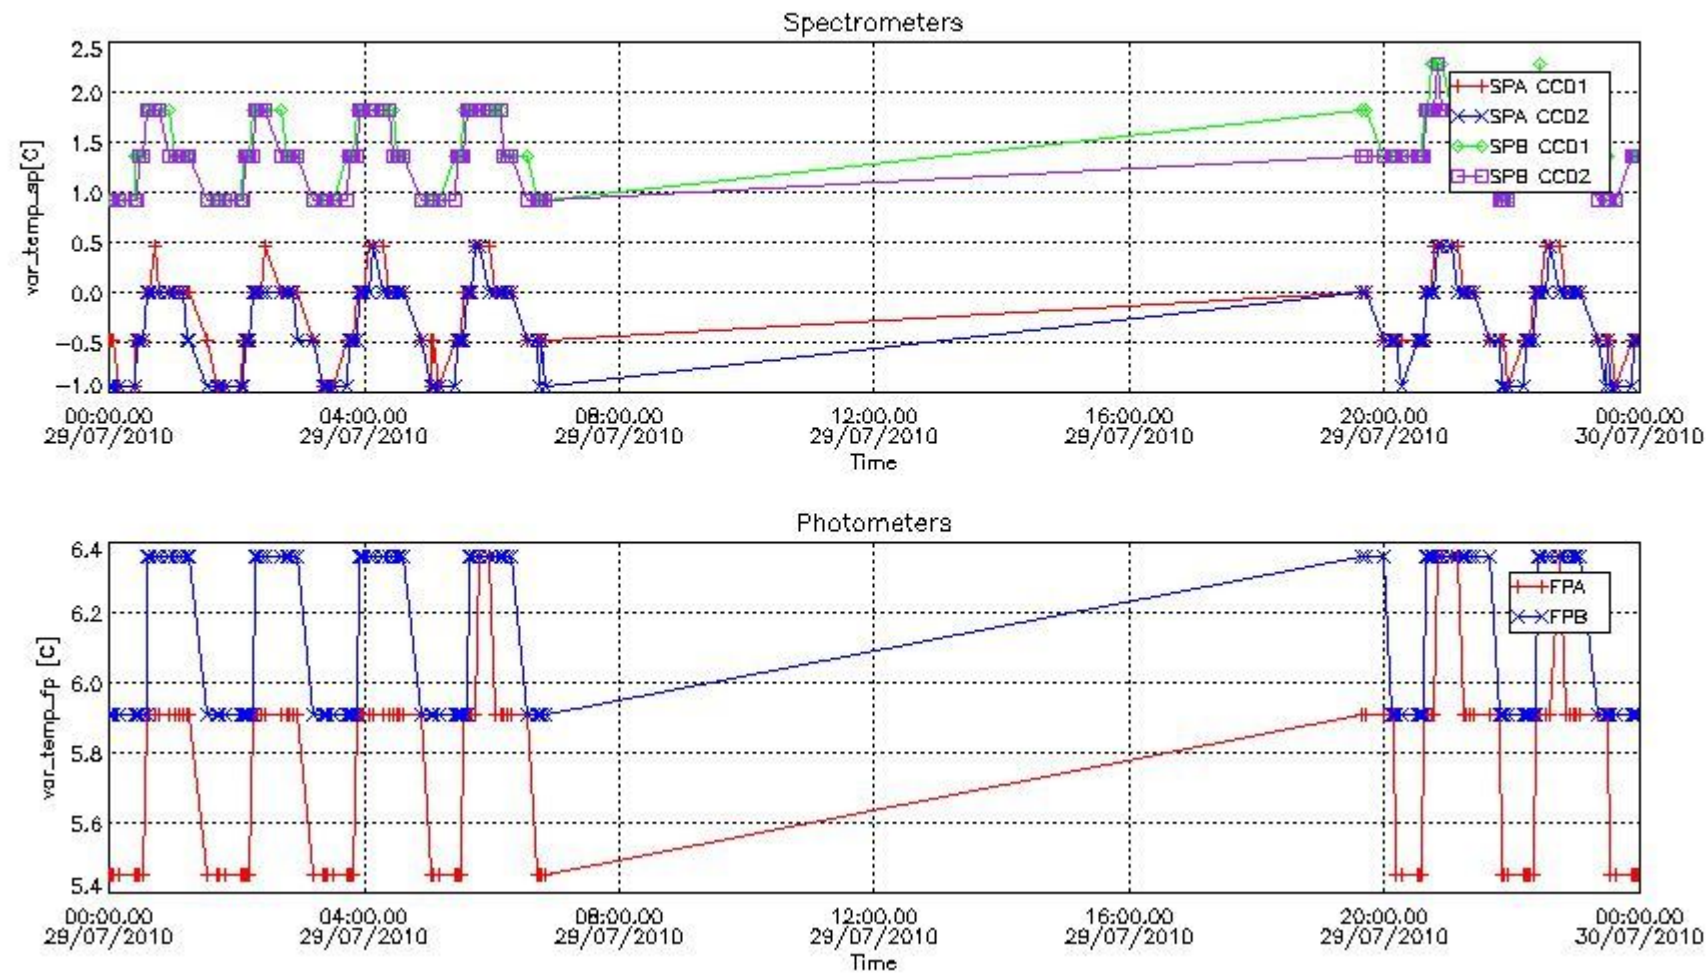

3. Plot of GOMOS spectrometers and photometers temperatures from level 1b data

4. Overview of dark signal processing per product

The Dark Charge (DC) is a temperature-dependant signal added to the useful measurements and it is therefore subtracted from them during the processing. There are two phenomena that produce a continuous increase of the DC: the "hot pixels" (a pixel is "hot" when its DC exceeds by a significant amount its value measured on ground at the same temperature) and the "Random Telegraphic Signal" (abrupt change positive or negative of the CCD pixel signal, random in time, affecting only the DC part of the signal and not the photon generated signal).

In this section a list of products that did not use the Dark Sky Area (DSA) observation for the DC computation is given. It is also provided the mean DC plot per product for dark limb products with no error flag set.

4.1 These products did not use the DSA observation for DC computation: