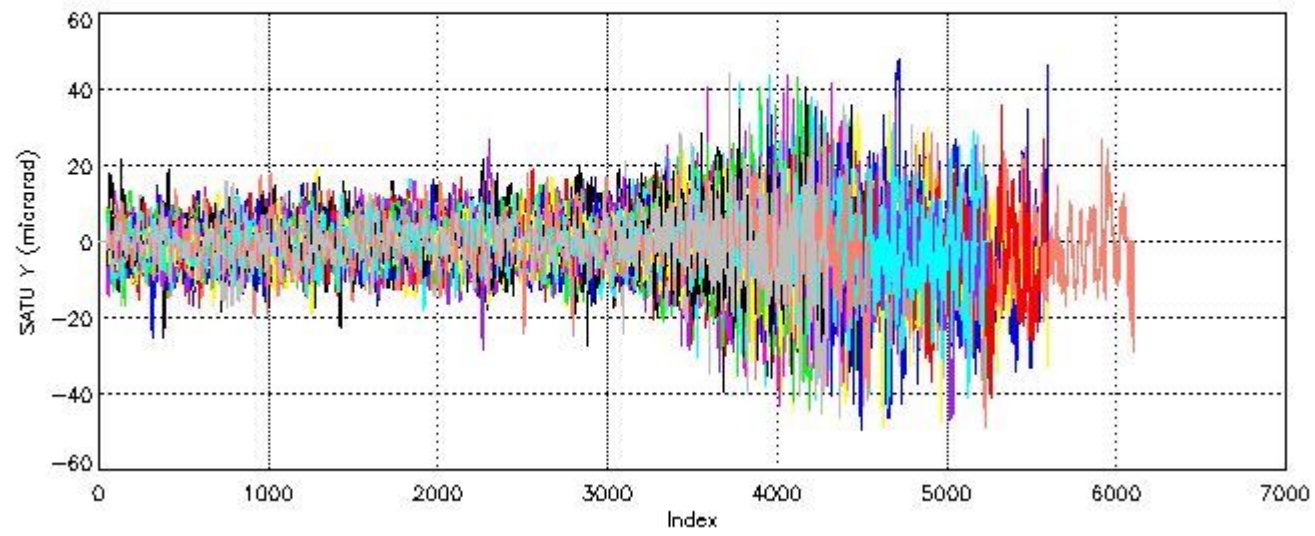

7.2 Statistics on SATU Noise Equivalent Angle (NEA) for DARK (D) and BRIGHT (B) products above 105 kms

The Star Acquisition and Tracking Unit (it is the CCD that tracks the star while it is occulted) Noise Equivalent Angle consists of the statistical angular variation of the SATU data above the atmosphere. Statistics (in microradians) above 105 km are computed for every occultation, giving four values per occultation: one in the 'X' direction and one in the 'Y' direction for dark and bright limbs. A mean value per day in every direction and limb is calculated and monitored in order to assess instrument performance in terms of star pointing.

7.2.1 SATU NEA Statistics (table)

Statistics	SATU X (D)	SATU Y (D)	SATU X (B)	SATU Y (B)
Mean:	0.15838	-0.91168	0.22467	-0.72799
St. deviation:	0.50500	4.3801	0.75302	4.1771
Maximum:	4.8000	21.600	5.2000	15.600
Minimum:	-13.200	-25.200	-5.1000	-17.000