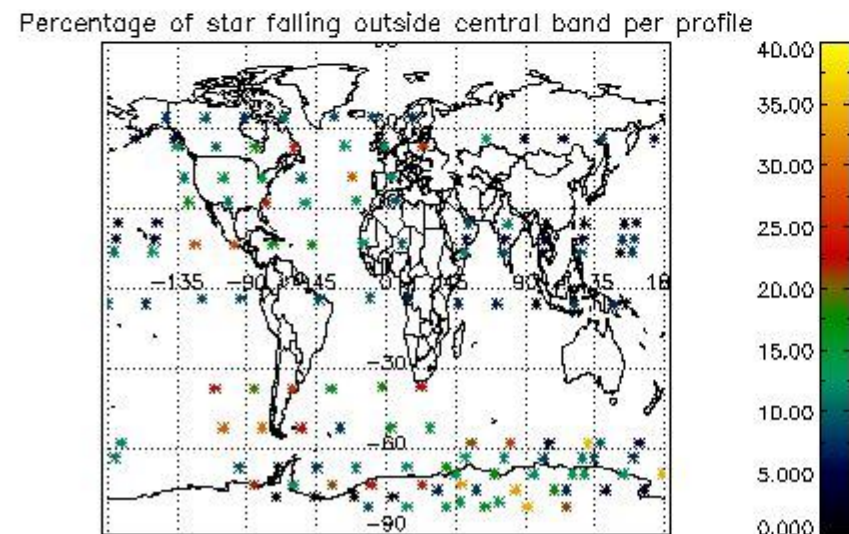

6. Statistics and plot of tangent altitude of the last measurement (DARK & BRIGHT products without errors)

6.1 Statistics on tangent altitude lost:

Statistics	DARK	BRIGHT	TWILIGHT
Mean:	18.703	18.989	NaN
St. deviation:	16.885	5.3993	NaN
Maximum:	75.258	30.154	NaN
Minimum:	4.4841	3.8326	NaN
Number of data:	39.000	69.000	NaN

6.2 Plot for DARK limb products