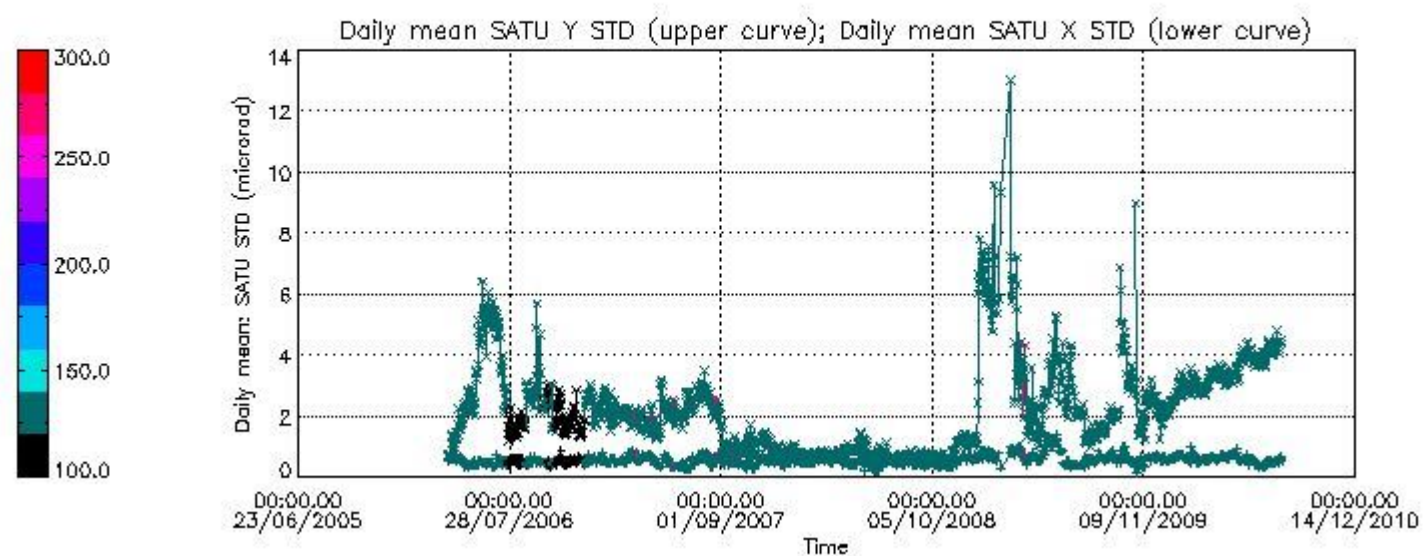

Number of data:	39200.	39200.	70600.	70600.

7.2.2 Trend of daily SATU NEA St. deviation since 1st April 2006 (dark limb)

The long term trend of the SATU 'X' and 'Y' standard deviations should be constant during the whole mission.

The colorbar represents the start tangent altitude (km) of the occultations.

Upper curve: STD of SATU Y axis

Lower curve: STD of SATU X axis

8. Auxiliary Data Files used for the production reported in section 2.4

The number reported in the third column indicates since which file (see list in section 2.4) the corresponding auxiliary file has been used. The fourth column is the date of those product files.

Type	Auxiliary Filename	Used since product	Used since product date
INST_PHYS_CHARACTERISTICS	GOM_INS_AXVIEC20091111_143220_20030716_120000_20500101_000000	1	29-JUL-2010 00:00:24
CALIBRATION_DATABASE	GOM_CAL_AXVIEC20100727_083506_20100725_000000_20500101_000000	1	29-JUL-2010 00:00:24
LEVEL-1B_PROC_CONFIG	GOM_PR1_AXVIEC20091111_145255_20020301_000000_20500101_000000	1	29-JUL-2010 00:00:24
STAR_CATALOGUE	GOM_CAT_AXVIEC20020121_161009_20020101_000000_20200101_000000	1	29-JUL-2010 00:00:24
STELLAR_SPECTRA_DATABANK	GOM_STS_AXVIEC20091111_151504_20020101_160000_20500101_000000	1	29-JUL-2010 00:00:24
ECMWF_FILE	MISSING	1	29-JUL-2010 00:00:24
ECMWF_FILE	AUX_ECF_AXNECM20100729_081959_20100729_150000_20100730_030000	88	29-JUL-2010 19:39:09
ECMWF_FILE	AUX_ECF_AXNECM20100729_082000_20100729_210000_20100730_090000	125	29-JUL-2010 22:35:01
OPTIONAL_ECMWF_FILE	MISSING	1	29-JUL-2010 00:00:24
ORBIT_DATA_FILE	AUX_FPO_AXVPDS20100728_092112_20100727_184647_20100806_201301	1	29-JUL-2010 00:00:24
ORBIT_DATA_FILE	DOR_NAV_OPNPDE20100729_004243_000054192091_00331_43972_0843.N1	14	29-JUL-2010 00:47:03
ORBIT_DATA_FILE	DOR_NAV_OPNPDE20100729_021821_000044632091_00332_43973_0844.N1	34	29-JUL-2010 02:23:27
ORBIT_DATA_FILE	DOR_NAV_OPNPDE20100729_033803_000057382091_00333_43974_0845.N1	46	29-JUL-2010 03:44:44
ORBIT_DATA_FILE	DOR_NAV_OPNPDE20100729_051900_000057382091_00334_43975_0846.N1	67	29-JUL-2010 05:25:20
ORBIT_DATA_FILE	DOR_NAV_OPNPDE20100729_193425_000038252091_00343_43984_0847.N1	88	29-JUL-2010 19:39:09
ORBIT_DATA_FILE	DOR_NAV_OPNPDE20100729_204329_000060572091_00343_43984_0848.N1	103	29-JUL-2010 20:50:07
ORBIT_DATA_FILE	DOR_NAV_OPNPDE20100729_222945_000057382091_00344_43985_0849.N1	125	29-JUL-2010 22:35:01