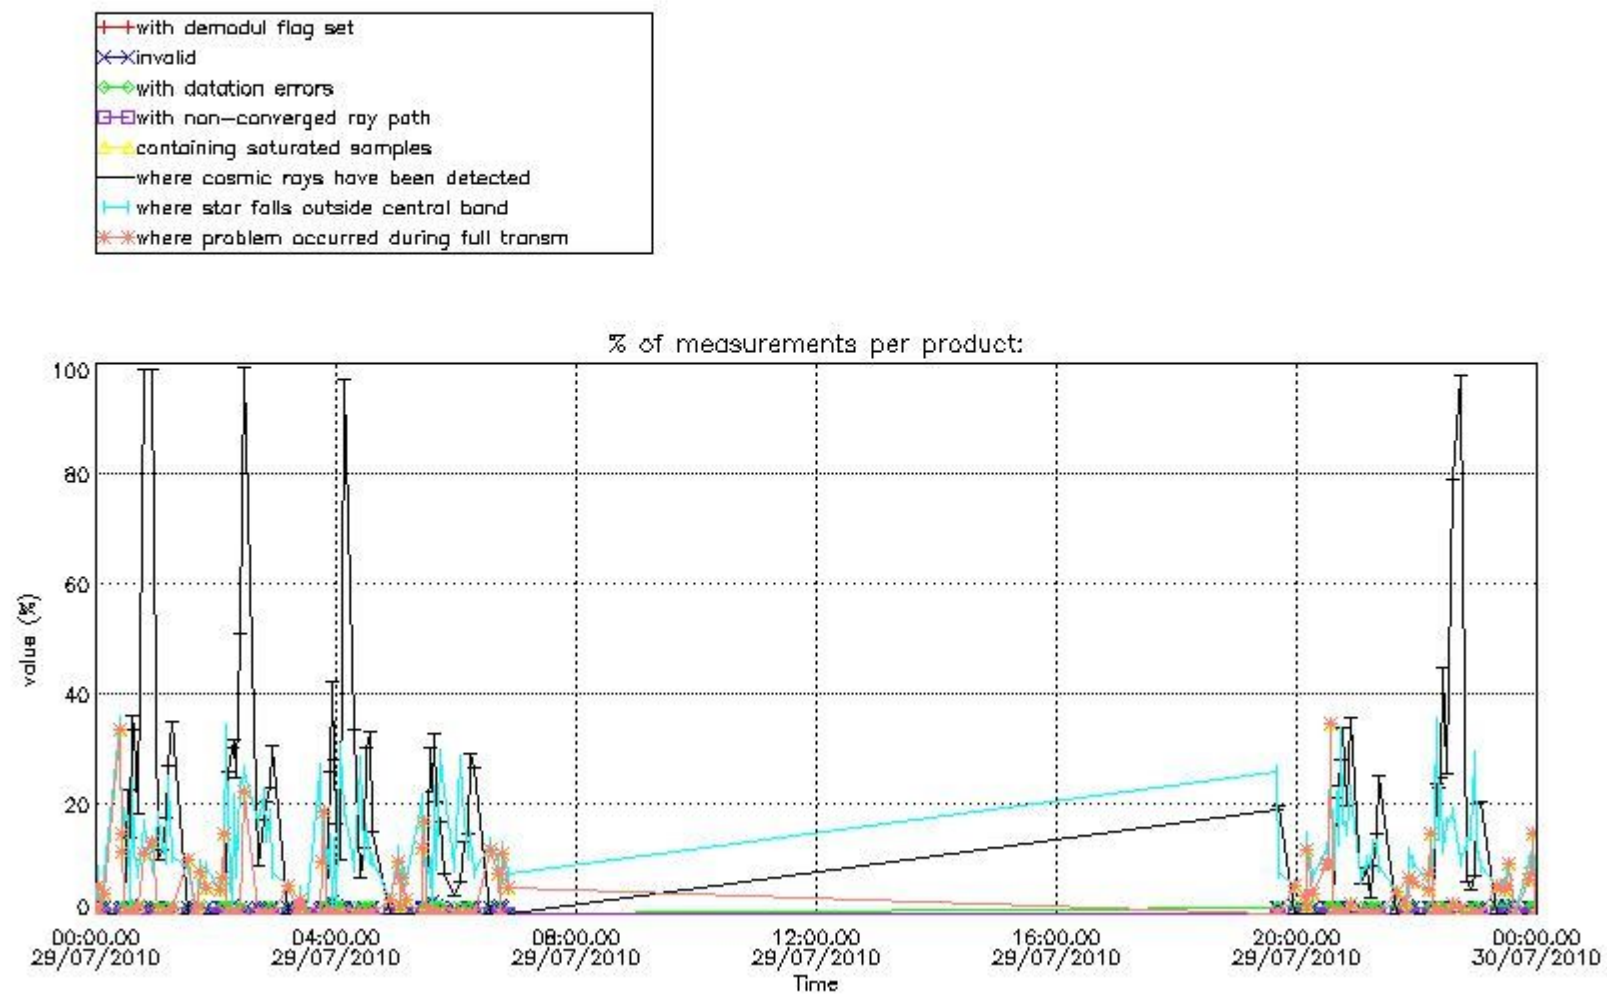

At least one measurement with demodulation flag set:	41.4286 %
Reference spectrum computed from DB:	0.00000 %
Reference spectrum with small number of measurements:	0.00000 %
SATU data not used:	0.00000 %

5.2 Plot quality information per product (time dependant)

5.3 Plot quality information per product (world map)