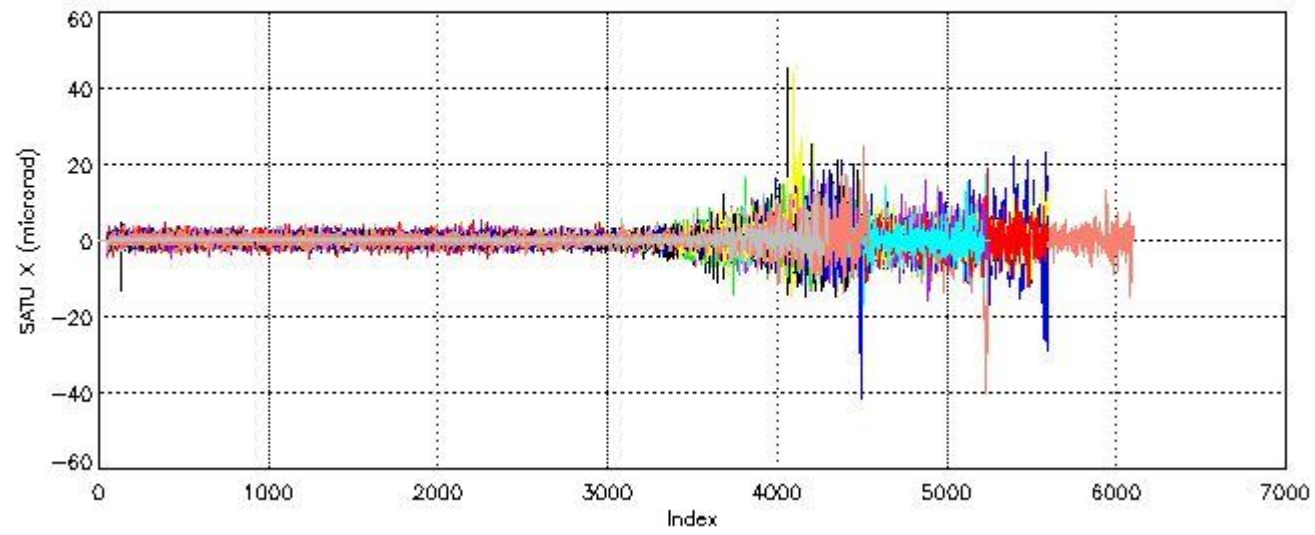

7.2 Statistics on SATU Noise Equivalent Angle (NEA) for DARK (D) and BRIGHT (B) products above 105 kms

The Star Acquisition and Tracking Unit (it is the CCD that tracks the star while it is occulted) Noise Equivalent Angle consists of the statistical angular variation of the SATU data above the atmosphere. Statistics (in microradians) above 105 km are computed for every occultation, giving four values per occultation: one in the 'X' direction and one in the 'Y' direction for dark and bright limbs. A mean value per day in every direction and limb is calculated and monitored in order to assess instrument performance in terms of star pointing.

7.2.1 SATU NEA Statistics (table)

Statistics	SATU X (D)	SATU Y (D)	SATU X (B)	SATU Y (B)
Mean:	0.15838	-0.91168	0.22467	-0.72799
St. deviation:	0.50500	4.3801	0.75302	4.1771
Maximum:	4.8000	21.600	5.2000	15.600
Minimum:	-13.200	-25.200	-5.1000	-17.000