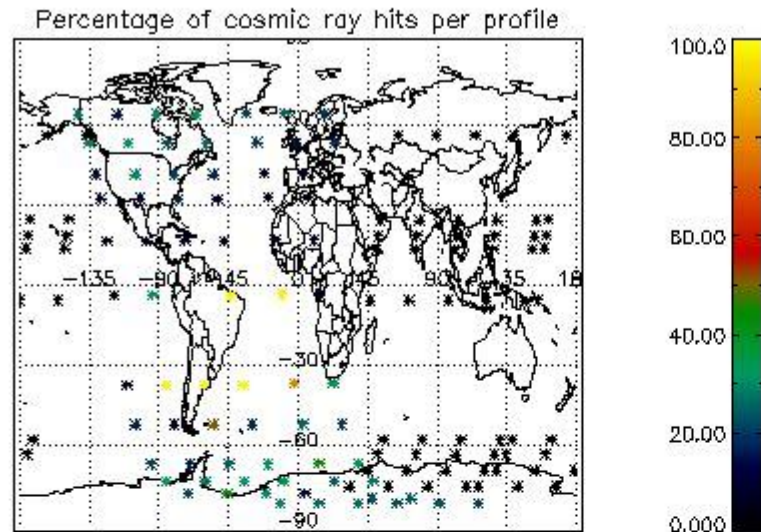

6. Statistics and plot of tangent altitude of the last measurement (DARK & BRIGHT products without errors)

6.1 Statistics on tangent altitude lost:

Statistics	DARK	BRIGHT	TWILIGHT
Mean:	18.703	18.989	NaN
St. deviation:	16.885	5.3993	NaN
Maximum:	75.258	30.154	NaN
Minimum:	4.4841	3.8326	NaN
Number of data:	39.000	69.000	NaN

6.2 Plot for DARK limb products