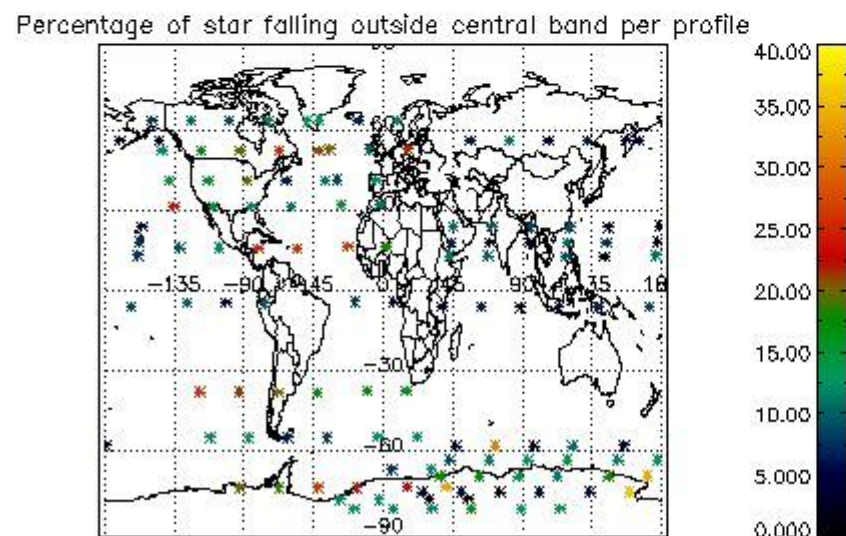

6. Statistics and plot of tangent altitude of the last measurement (DARK & BRIGHT products without errors)

6.1 Statistics on tangent altitude lost:

Statistics	DARK	BRIGHT	TWILIGHT
Mean:	15.141	19.512	NaN
St. deviation:	6.3892	4.5717	NaN
Maximum:	34.826	27.894	NaN
Minimum:	4.4431	3.9254	NaN
Number of data:	35.000	59.000	NaN

6.2 Plot for DARK limb products