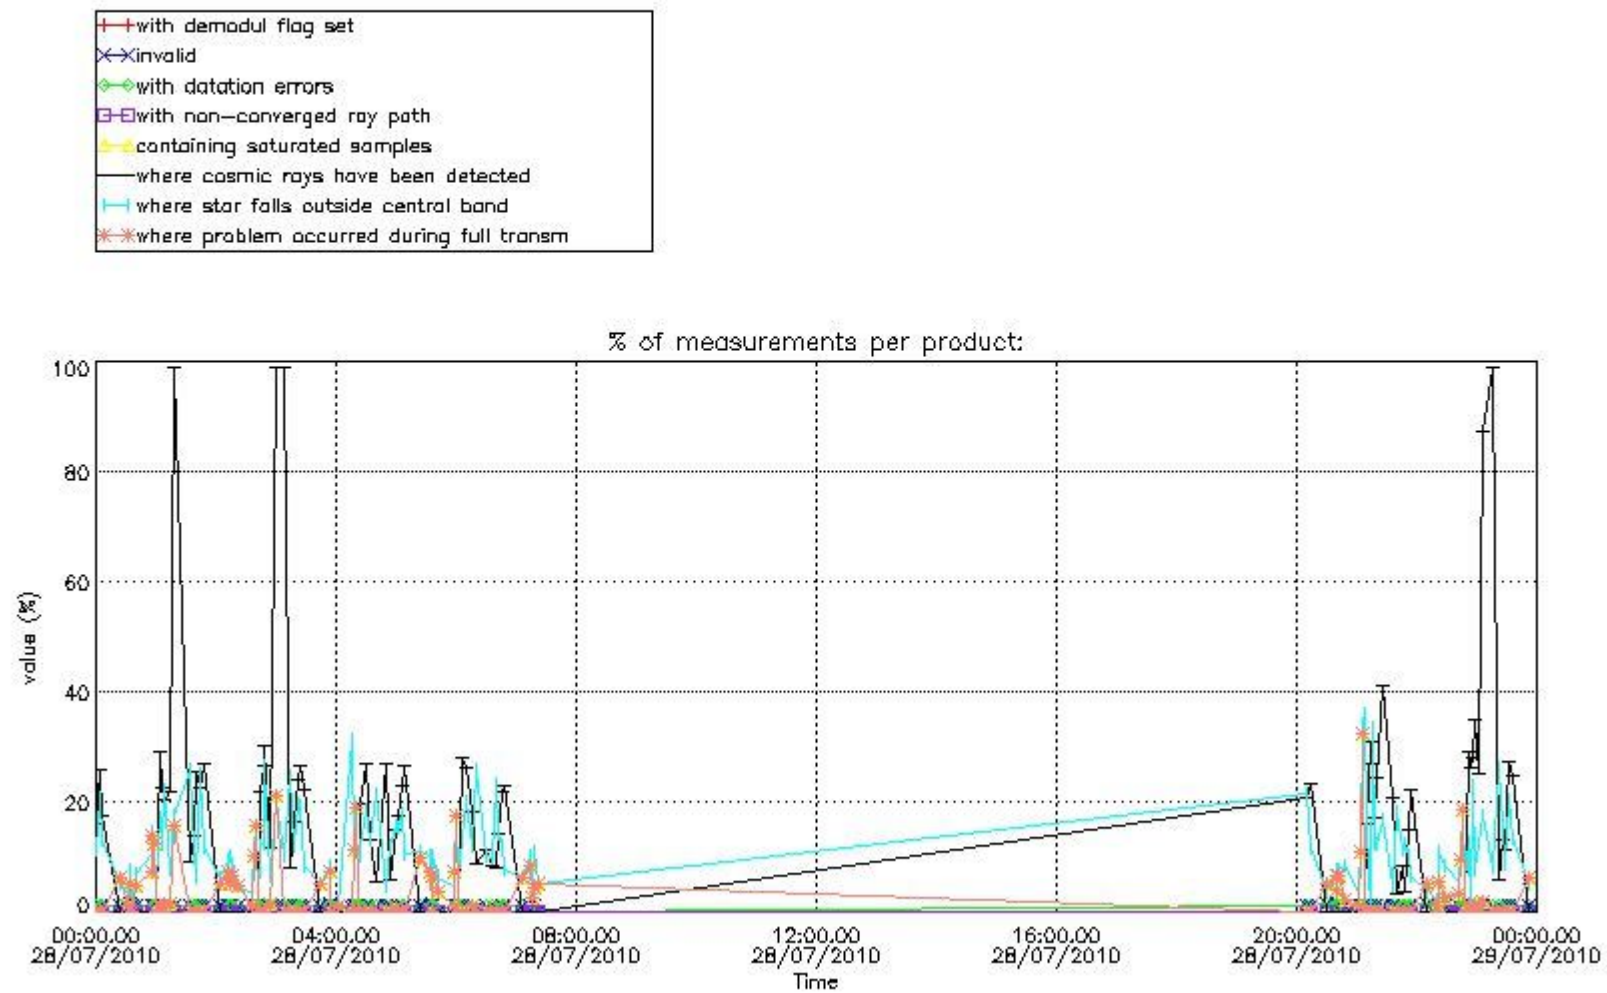

5. Demodulation flag and quality information monitoring

In this section it is presented the modulation information extracted from the pcd (product confidence data) at measurement level and information extracted from the Quality Summary dataset. Only products without errors (error flag in the MPH set to "0") are used.

5.1 Percentage of products during reporting period with:

At least one measurement with demodulation flag set:	43.4109 %
Reference spectrum computed from DB:	0.00000 %
Reference spectrum with small number of measurements:	0.00000 %
SATU data not used:	0.00000 %

5.2 Plot quality information per product (time dependant)

5.3 Plot quality information per product (world map)