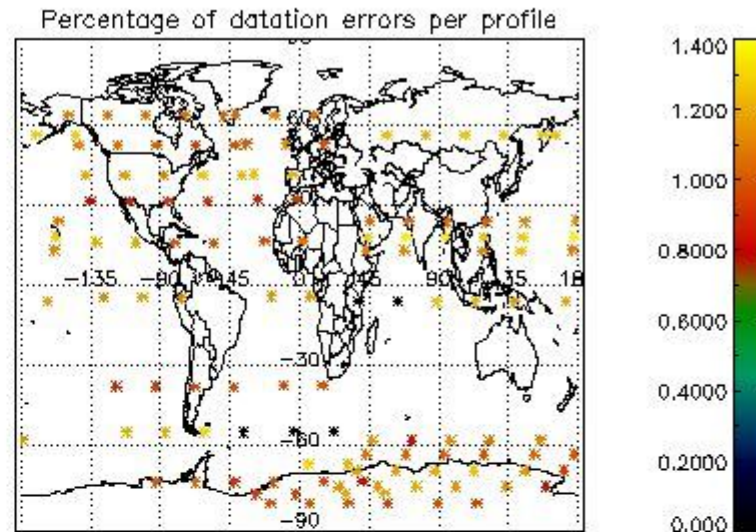

6. Statistics and plot of tangent altitude of the last measurement (DARK & BRIGHT products without errors)

6.1 Statistics on tangent altitude lost:

Statistics	DARK	BRIGHT	TWILIGHT
Mean:	15.141	19.512	NaN
St. deviation:	6.3892	4.5717	NaN
Maximum:	34.826	27.894	NaN
Minimum:	4.4431	3.9254	NaN
Number of data:	35.000	59.000	NaN

6.2 Plot for DARK limb products