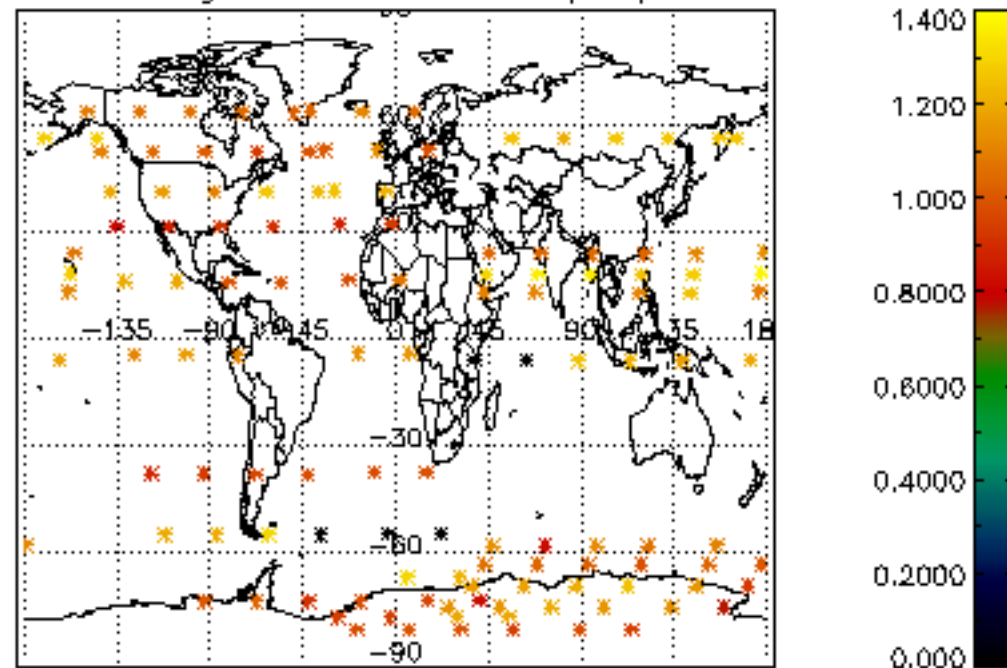

Percentage of cosmic ray hits per profile

Percentage of datation errors per profile

Percentage of star falling outside central band per profile

Percentage of saturation errors per profile

Tangent altitude at which the star is lost