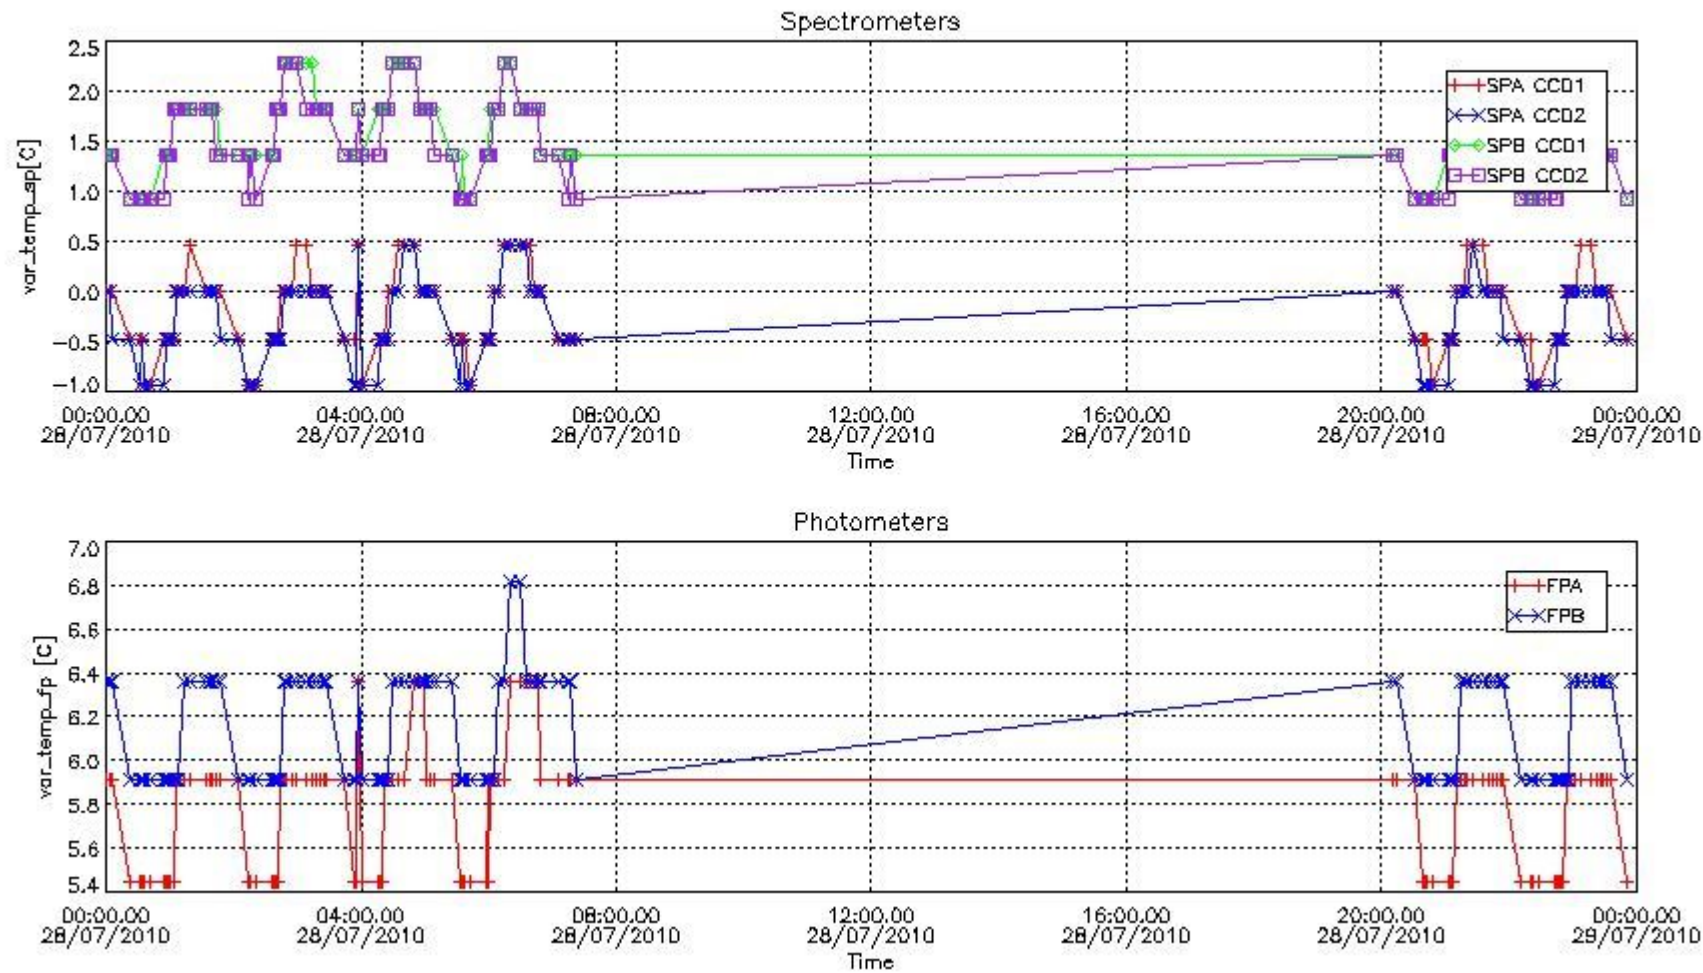

129	GOM_TRA_1PNPDE20100728_233502_000000492091_00331_43972_0552.N1	28-JUL-2010 23:35:02	Straylight	48.500	172	Gam Gru	3.0030	13100.	97	43972	No
130	GOM_TRA_1PNPDE20100728_235121_000000402091_00331_43972_0553.N1	28-JUL-2010 23:51:21	Bright	39.500	11	53Alp Aql	0.76500	8000.0	79	43972	No

3. Plot of GOMOS spectrometers and photometers temperatures from level 1b data

4. Overview of dark signal processing per product

The Dark Charge (DC) is a temperature-dependant signal added to the useful measurements and it is therefore subtracted from them during the processing. There are two phenomena that produce a continuous increase of the DC: the "hot pixels" (a pixel is "hot" when its DC exceeds by a significant amount its value measured on ground at the same temperature) and the "Random Telegraphic Signal" (abrupt change positive or negative of the CCD pixel signal, random in time, affecting only the DC part of the signal and not the photon generated signal).

In this section a list of products that did not use the Dark Sky Area (DSA) observation for the DC computation is given. It is also provided the mean DC plot per product for dark limb products with no error flag set.

4.1 These products did not use the DSA observation for DC computation:

Product name	DC information
GOM_TRA_1PNPDE20100728_201039_000000512091_00329_43970_0382.N1	DC map used
GOM_TRA_1PNPDE20100728_201349_000000482091_00329_43970_0383.N1	DC map used
GOM_TRA_1PNPDE20100728_203010_000000392091_00329_43970_0384.N1	DC map used
GOM_TRA_1PNPDE20100728_203914_000000472091_00329_43970_0385.N1	DC map used
GOM_TRA_1PNPDE20100728_204052_000000392091_00329_43970_0386.N1	DC map used
GOM_TRA_1PNPDE20100728_204217_000000452091_00329_43970_0387.N1	DC map used
GOM_TRA_1PNPDE20100728_204738_000000432091_00329_43970_0388.N1	DC map used
GOM_TRA_1PNPDE20100728_210222_000000452091_00329_43970_0389.N1	DC map used