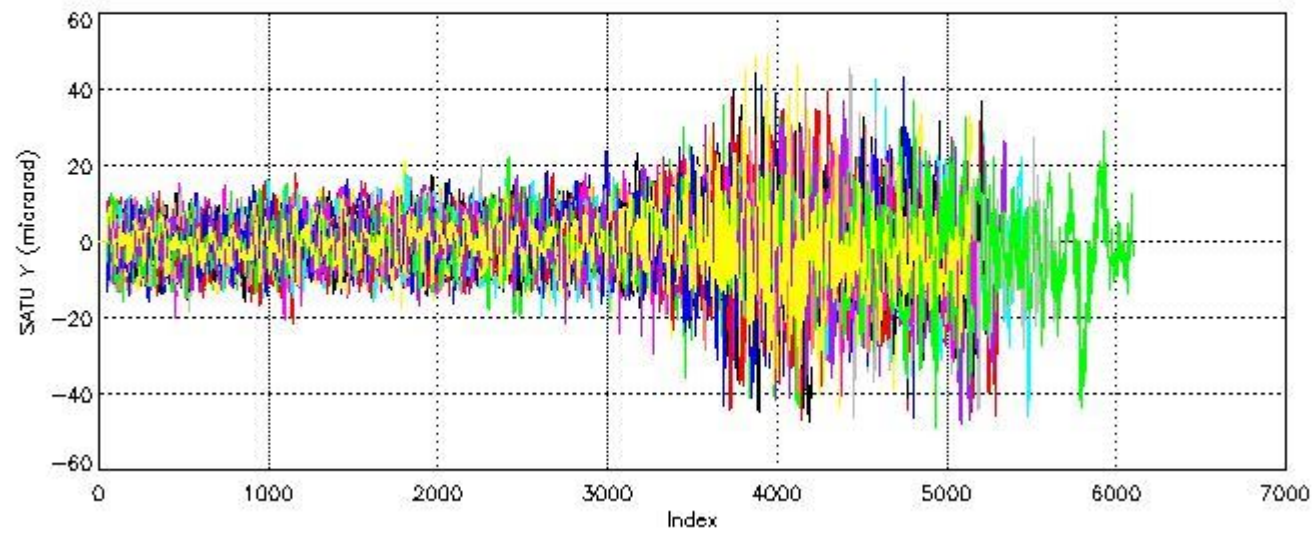

7.2 Statistics on SATU Noise Equivalent Angle (NEA) for DARK (D) and BRIGHT (B) products above 105 kms

The Star Acquisition and Tracking Unit (it is the CCD that tracks the star while it is occulted) Noise Equivalent Angle consists of the statistical angular variation of the SATU data above the atmosphere. Statistics (in microradians) above 105 km are computed for every occultation, giving four values per occultation: one in the 'X' direction and one in the 'Y' direction for dark and bright limbs. A mean value per day in every direction and limb is calculated and monitored in order to assess instrument performance in terms of star pointing.

7.2.1 SATU NEA Statistics (table)

Statistics	SATU X (D)	SATU Y (D)	SATU X (B)	SATU Y (B)
Mean:	0.16146	-0.93301	0.22539	-0.70559
St. deviation:	0.64526	4.3582	0.76805	4.2841
Maximum:	4.5000	16.200	5.8000	14.400
Minimum:	-8.2000	-20.200	-5.6000	-18.000