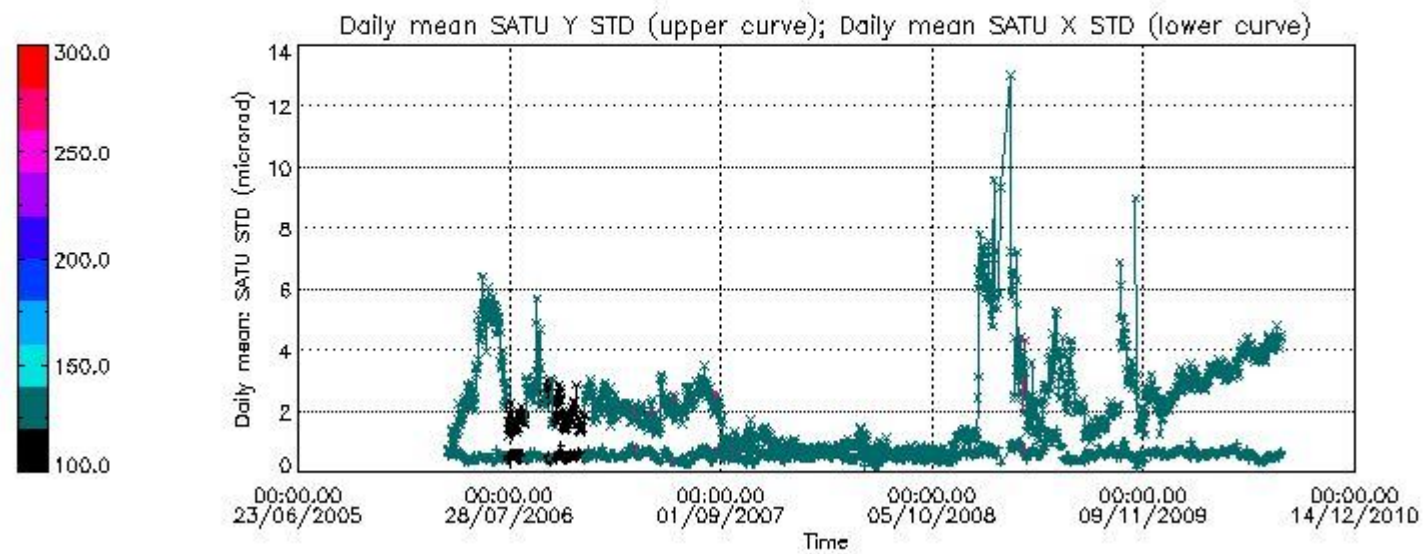

Number of data:	35300.	35300.	60300.	60300.

7.2.2 Trend of daily SATU NEA St. deviation since 1st April 2006 (dark limb)

The long term trend of the SATU 'X' and 'Y' standard deviations should be constant during the whole mission.

The colorbar represents the start tangent altitude (km) of the occultations.

Upper curve: STD of SATU Y axis

Lower curve: STD of SATU X axis

8. Auxiliary Data Files used for the production reported in section 2.4

The number reported in the third column indicates since which file (see list in section 2.4) the corresponding auxiliary file has been used. The fourth column is the date of those product files.

Type	Auxiliary Filename	Used since product	Used since product date
INST_PHYS_CHARACTERISTICS	GOM_INS_AXVIEC20091111_143220_20030716_120000_20500101_000000	1	28-JUL-2010 00:00:05
CALIBRATION_DATABASE	GOM_CAL_AXVIEC20100727_083506_20100725_000000_20500101_000000	1	28-JUL-2010 00:00:05
LEVEL-1B_PROC_CONFIG	GOM_PR1_AXVIEC20091111_145255_20020301_000000_20500101_000000	1	28-JUL-2010 00:00:05
STAR_CATALOGUE	GOM_CAT_AXVIEC20020121_161009_20020101_000000_20200101_000000	1	28-JUL-2010 00:00:05
STELLAR_SPECTRA_DATABANK	GOM_STS_AXVIEC20091111_151504_20020101_160000_20500101_000000	1	28-JUL-2010 00:00:05
ECMWF_FILE	AUX_ECF_AXNECM20100727_054112_20100727_210000_20100728_090000	1	28-JUL-2010 00:00:05
ECMWF_FILE	MISSING	86	28-JUL-2010 20:10:39
OPTIONAL_ECMWF_FILE	MISSING	1	28-JUL-2010 00:00:05
ORBIT_DATA_FILE	AUX_FPO_AXVPDS20100727_111059_20100726_191824_20100805_204438	1	28-JUL-2010 00:00:05
ORBIT_DATA_FILE	DOR_NAV_OPNPDE20100728_011443_000092452091_00317_43958_0837.N1	17	28-JUL-2010 01:18:28
ORBIT_DATA_FILE	DOR_NAV_OPNPDE20100728_035407_000066952091_00319_43960_0838.N1	46	28-JUL-2010 03:56:23
ORBIT_DATA_FILE	DOR_NAV_OPNPDE20100728_055101_000057382091_00320_43961_0839.N1	67	28-JUL-2010 05:57:01
ORBIT_DATA_FILE	DOR_NAV_OPNPDE20100728_200626_000041442091_00329_43970_0840.N1	86	28-JUL-2010 20:10:39
ORBIT_DATA_FILE	DOR_NAV_OPNPDE20100728_212049_000057382091_00329_43970_0841.N1	102	28-JUL-2010 21:25:49
ORBIT_DATA_FILE	AUX_FPO_AXVPDS20100728_092112_20100727_184647_20100806_201301	123	28-JUL-2010 23:06:26