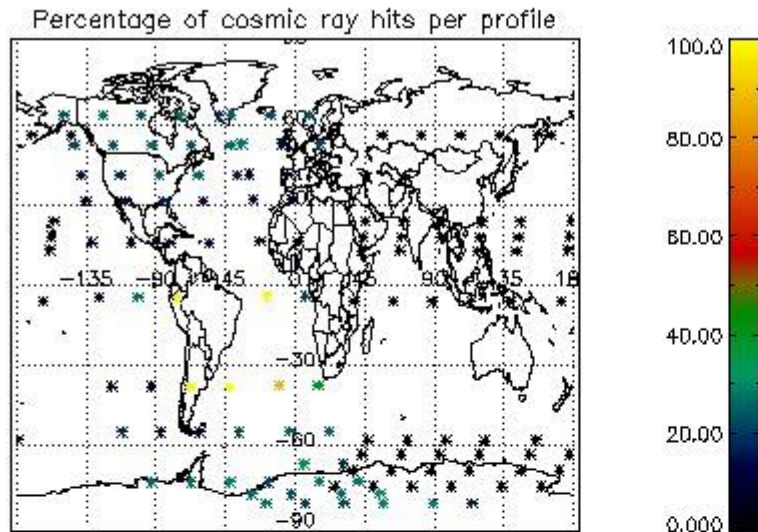

6. Statistics and plot of tangent altitude of the last measurement (DARK & BRIGHT products without errors)

6.1 Statistics on tangent altitude lost:

Statistics	DARK	BRIGHT	TWILIGHT
Mean:	15.141	19.512	NaN
St. deviation:	6.3892	4.5717	NaN
Maximum:	34.826	27.894	NaN
Minimum:	4.4431	3.9254	NaN
Number of data:	35.000	59.000	NaN

6.2 Plot for DARK limb products