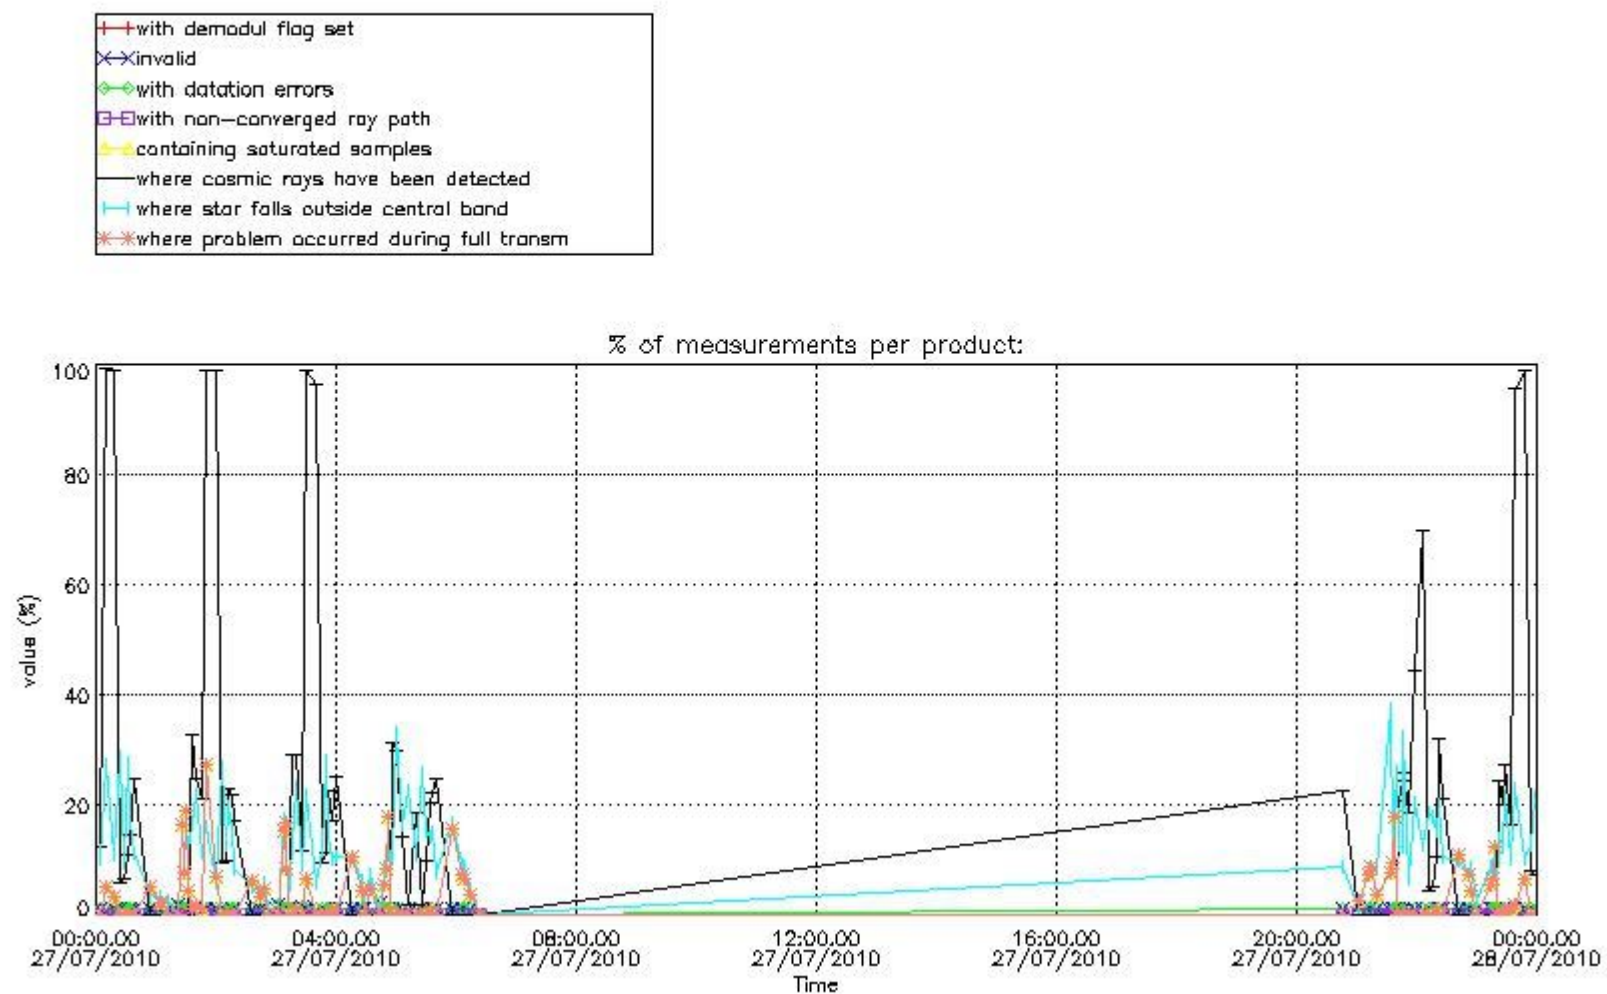

5.1 Percentage of products during reporting period with:

At least one measurement with demodulation flag set:	46.2264 %
Reference spectrum computed from DB:	0.00000 %
Reference spectrum with small number of measurements:	0.00000 %
SATU data not used:	0.00000 %

5.2 Plot quality information per product (time dependant)

5.3 Plot quality information per product (world map)