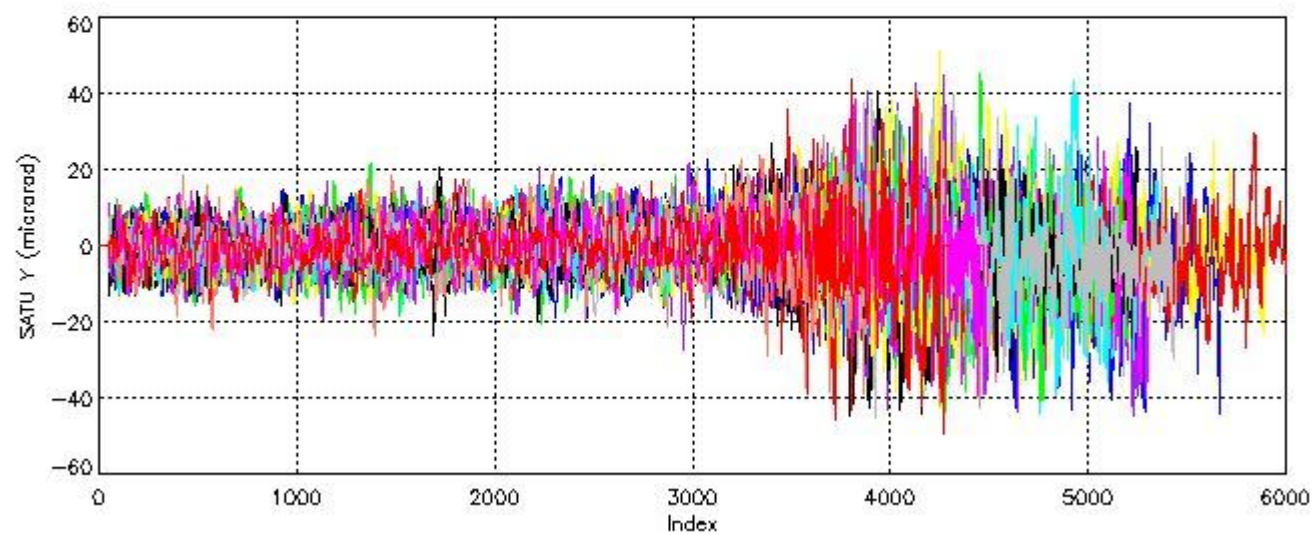

7.2 Statistics on SATU Noise Equivalent Angle (NEA) for DARK (D) and BRIGHT (B) products above 105 kms

The Star Acquisition and Tracking Unit (it is the CCD that tracks the star while it is occulted) Noise Equivalent Angle consists of the statistical angular variation of the SATU data above the atmosphere.

Statistics (in microradians) above 105 km are computed for every occultation, giving four values per occultation: one in the 'X' direction and one in the 'Y' direction for dark and bright limbs. A mean value per day in every direction and limb is calculated and monitored in order to assess instrument performance in terms of star pointing.

7.2.1 SATU NEA Statistics (table)

Statistics	SATU X (D)	SATU Y (D)	SATU X (B)	SATU Y (B)
Mean:	0.14956	-0.96476	0.22438	-0.70064
St. deviation:	0.63249	4.3814	0.68251	4.4483
Maximum:	4.5000	18.200	5.0000	17.600
Minimum:	-4.2000	-22.200	-5.1000	-20.300