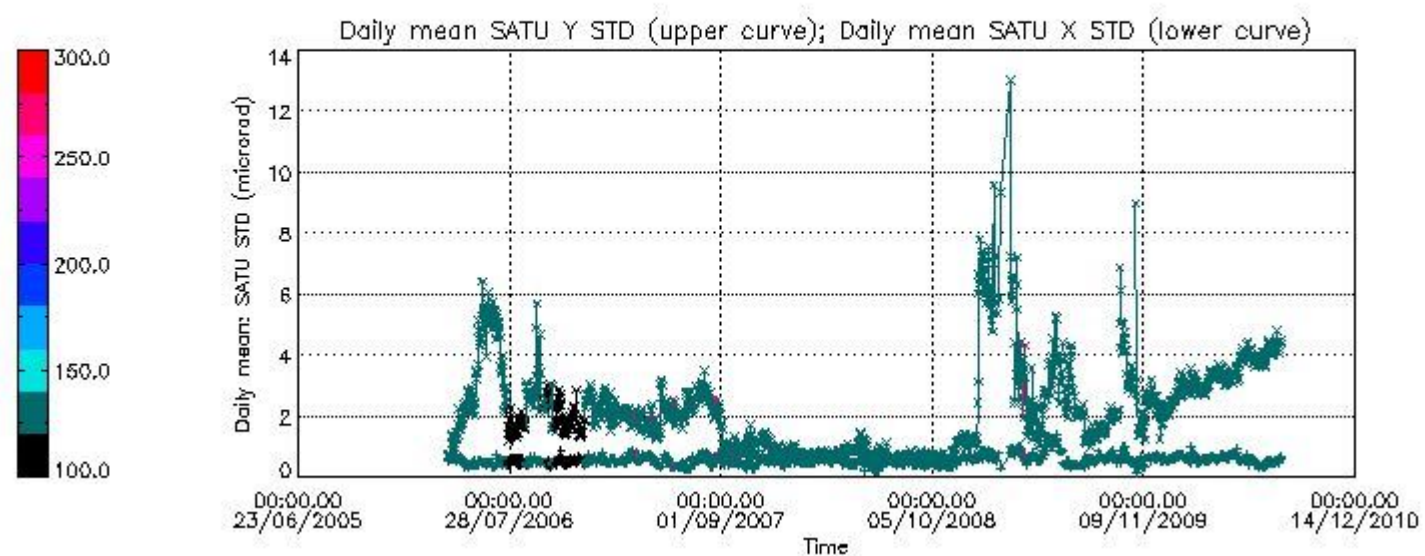

Number of data:	31400.	31400.	45500.	45500.

7.2.2 Trend of daily SATU NEA St. deviation since 1st April 2006 (dark limb)

The long term trend of the SATU 'X' and 'Y' standard deviations should be constant during the whole mission.

The colorbar represents the start tangent altitude (km) of the occultations.

Upper curve: STD of SATU Y axis

Lower curve: STD of SATU X axis

8. Auxiliary Data Files used for the production reported in section 2.4

The number reported in the third column indicates since which file (see list in section 2.4) the corresponding auxiliary file has been used. The fourth column is the date of those product files.

Type	Auxiliary Filename	Used since product	Used since product date
INST_PHYS_CHARACTERISTICS	GOM_INS_AXVIEC20091111_143220_20030716_120000_20500101_000000	1	27-JUL-2010 00:04:35
CALIBRATION_DATABASE	GOM_CAL_AXVIEC20100720_095840_20100718_000000_20500101_000000	1	27-JUL-2010 00:04:35
CALIBRATION_DATABASE	GOM_CAL_AXVIEC20100727_083506_20100725_000000_20500101_000000	71	27-JUL-2010 20:45:18
LEVEL-1B_PROC_CONFIG	GOM_PR1_AXVIEC20091111_145255_20020301_000000_20500101_000000	1	27-JUL-2010 00:04:35
STAR_CATALOGUE	GOM_CAT_AXVIEC20020121_161009_20020101_000000_20200101_000000	1	27-JUL-2010 00:04:35
STELLAR_SPECTRA_DATABANK	GOM_STS_AXVIEC20091111_151504_20020101_160000_20500101_000000	1	27-JUL-2010 00:04:35
ECMWF_FILE	AUX_ECF_AXNECM20100726_054112_20100726_210000_20100727_090000	1	27-JUL-2010 00:04:35
ECMWF_FILE	AUX_ECF_AXNECM20100726_172114_20100727_030000_20100727_150000	32	27-JUL-2010 03:02:45
ECMWF_FILE	AUX_ECA_AXNECM20100727_052114_20100726_210000_20100727_090000	51	27-JUL-2010 04:43:20
ECMWF_FILE	AUX_ECF_AXNECM20100727_052114_20100727_150000_20100728_030000	71	27-JUL-2010 20:45:18
ECMWF_FILE	AUX_ECF_AXNECM20100727_054112_20100727_210000_20100728_090000	84	27-JUL-2010 21:57:15
OPTIONAL_ECMWF_FILE	MISSING	1	27-JUL-2010 00:04:35
ORBIT_DATA_FILE	DOR_NAV_OPNPDE20100726_222450_000057382091_00301_43942_0829.N1	1	27-JUL-2010 00:04:35
ORBIT_DATA_FILE	DOR_NAV_OPNPDE20100727_000547_000057382091_00302_43943_0830.N1	2	27-JUL-2010 00:09:17
ORBIT_DATA_FILE	DOR_NAV_OPNPDE20100727_014126_000041442091_00303_43944_0831.N1	21	27-JUL-2010 01:49:54
ORBIT_DATA_FILE	DOR_NAV_OPNPDE20100727_025549_000060572091_00304_43945_0832.N1	32	27-JUL-2010 03:02:45
ORBIT_DATA_FILE	DOR_NAV_OPNPDE20100727_044204_000057382091_00305_43946_0833.N1	51	27-JUL-2010 04:43:20
ORBIT_DATA_FILE	AUX_FPO_AXVPDS20100727_111059_20100726_191824_20100805_204438	71	27-JUL-2010 20:45:18