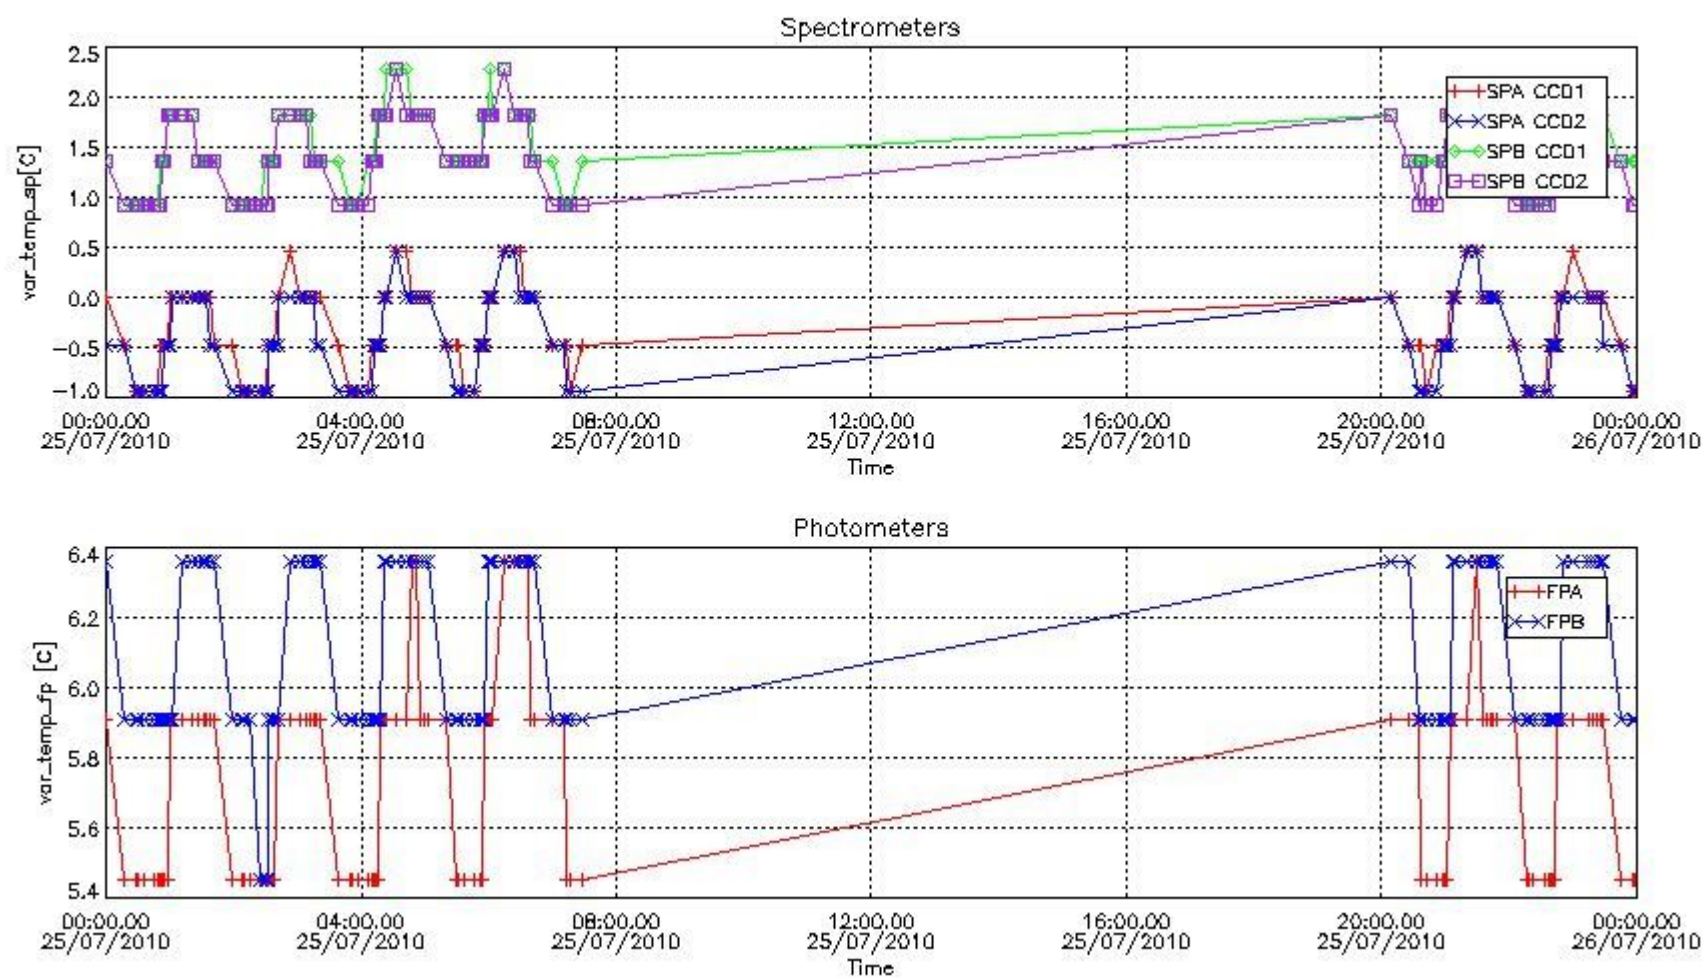

3. Plot of GOMOS spectrometers and photometers temperatures from level 1b data

4. Overview of dark signal processing per product

The Dark Charge (DC) is a temperature-dependant signal added to the useful measurements and it is therefore subtracted from them during the processing. There are two phenomena that produce a continuous increase of the DC: the "hot pixels" (a pixel is "hot" when its DC exceeds by a significant amount its value measured on ground at the same temperature) and the "Random Telegraphic Signal" (abrupt change positive or negative of the CCD pixel signal, random in time, affecting