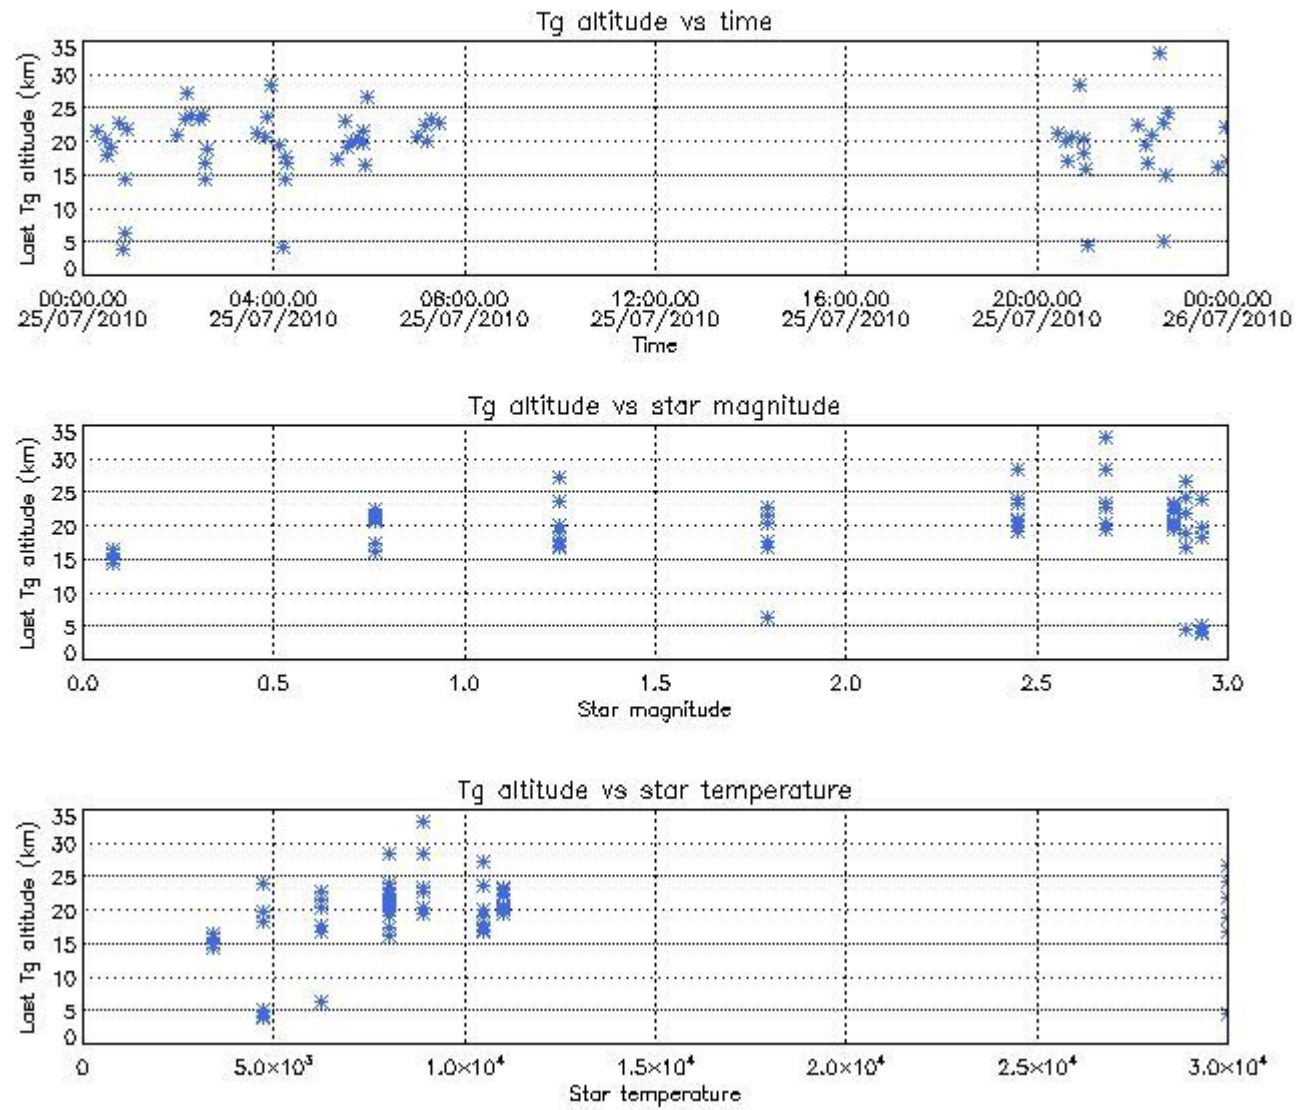

6.1 Statistics on tangent altitude lost:

Statistics	DARK	BRIGHT	TWILIGHT
Mean:	12.641	19.392	NaN
St. deviation:	4.8698	5.6384	NaN
Maximum:	21.003	33.125	NaN
Minimum:	4.4211	3.9922	NaN
Number of data:	29.000	62.000	NaN

6.2 Plot for DARK limb products

Tangent altitude at which the star is lost

6.3 Plot for BRIGHT limb products

Tangent altitude at which the star is lost

7. Star Acquisition and Tracking Unit (SATU)

The Star Acquisition and Tracking Unit (SATU) analyses the position of the tracked star beam collected by the GOMOS telescope and deflected by the optical beam dispatcher. The main function of the SATU is to detect a star, provide its image position to the science data electronics and to help the pointing function to keep the star image at a fixed position. In tracking mode the SATU data is recorded with a frequency of 100 Hz.