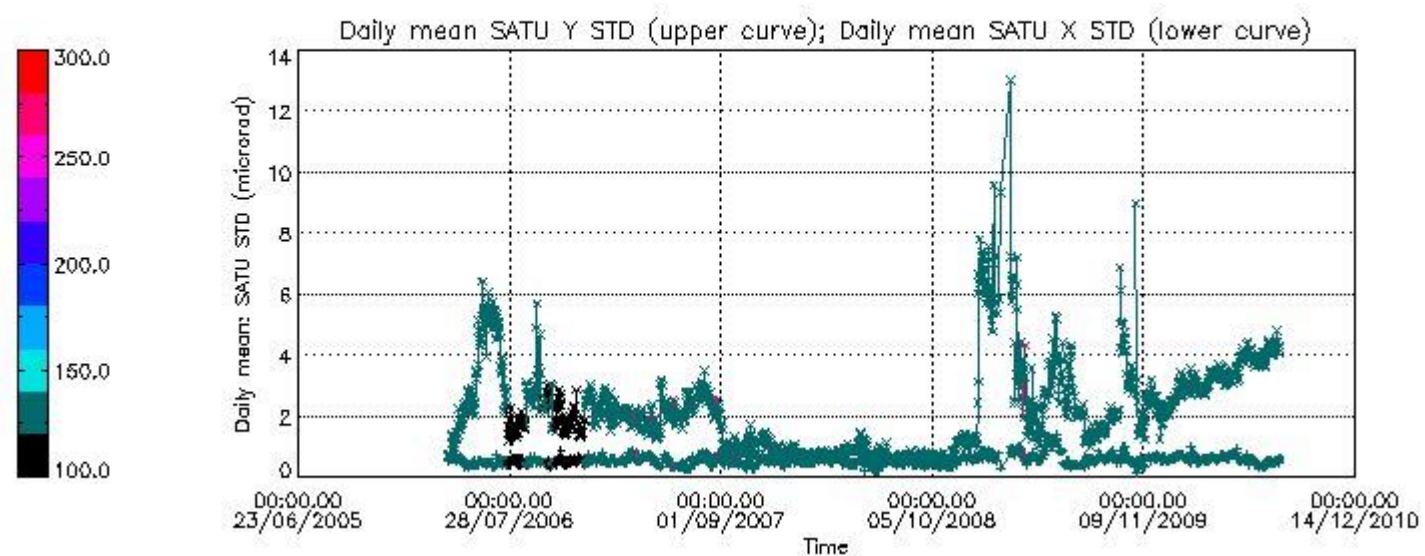

Number of data:	29650.	29650.	63950.	63950.

7.2.2 Trend of daily SATU NEA St. deviation since 1st April 2006 (dark limb)

The long term trend of the SATU 'X' and 'Y' standard deviations should be constant during the whole mission.

The colorbar represents the start tangent altitude (km) of the occultations.

Upper curve: STD of SATU Y axis

Lower curve: STD of SATU X axis

8. Auxiliary Data Files used for the production reported in section 2.4

The number reported in the third column indicates since which file (see list in section 2.4) the corresponding auxiliary file has been used. The fourth column is the date of those product files.

Type	Auxiliary Filename	Used since product	Used since product date
INST_PHYS_CHARACTERISTICS	GOM_INS_AXVIEC20091111_143220_20030716_120000_20500101_000000	1	25-JUL-2010 00:00:22
CALIBRATION_DATABASE	GOM_CAL_AXVIEC20100720_095840_20100718_000000_20500101_000000	1	25-JUL-2010 00:00:22
LEVEL-1B_PROC_CONFIG	GOM_PR1_AXVIEC20091111_145255_20020301_000000_20500101_000000	1	25-JUL-2010 00:00:22
STAR_CATALOGUE	GOM_CAT_AXVIEC20020121_161009_20020101_000000_20200101_000000	1	25-JUL-2010 00:00:22
STELLAR_SPECTRA_DATABANK	GOM_STS_AXVIEC20091111_151504_20020101_160000_20500101_000000	1	25-JUL-2010 00:00:22
ECMWF_FILE	AUX_ECF_AXNECM20100724_054115_20100724_210000_20100725_090000	1	25-JUL-2010 00:00:22
ECMWF_FILE	AUX_ECF_AXNECM20100724_170436_20100725_030000_20100725_150000	43	25-JUL-2010 03:56:20
ECMWF_FILE	AUX_ECA_AXNECM20100725_164114_20100725_030000_20100725_150000	63	25-JUL-2010 05:46:50
ECMWF_FILE	MISSING	83	25-JUL-2010 20:07:40
OPTIONAL_ECMWF_FILE	MISSING	1	25-JUL-2010 00:00:22
ORBIT_DATA_FILE	DOR_NAV_OPNPDE20100724_232852_000057382091_00273_43914_0816.N1	1	25-JUL-2010 00:00:22
ORBIT_DATA_FILE	AUX_FPO_AXVPDS20100724_092115_20100723_191239_20100802_203853	14	25-JUL-2010 01:12:11
ORBIT_DATA_FILE	DOR_NAV_OPNPDE20100725_054606_000057382091_00277_43918_0819.N1	63	25-JUL-2010 05:46:50
ORBIT_DATA_FILE	DOR_NAV_OPNPDE20100725_200131_000041442091_00286_43927_0820.N1	83	25-JUL-2010 20:07:40
ORBIT_DATA_FILE	DOR_NAV_OPNPDE20100725_211554_000057382091_00286_43927_0821.N1	96	25-JUL-2010 21:19:31
ORBIT_DATA_FILE	DOR_NAV_OPNPDE20100725_225651_000057382091_00287_43928_0822.N1	115	25-JUL-2010 23:00:07