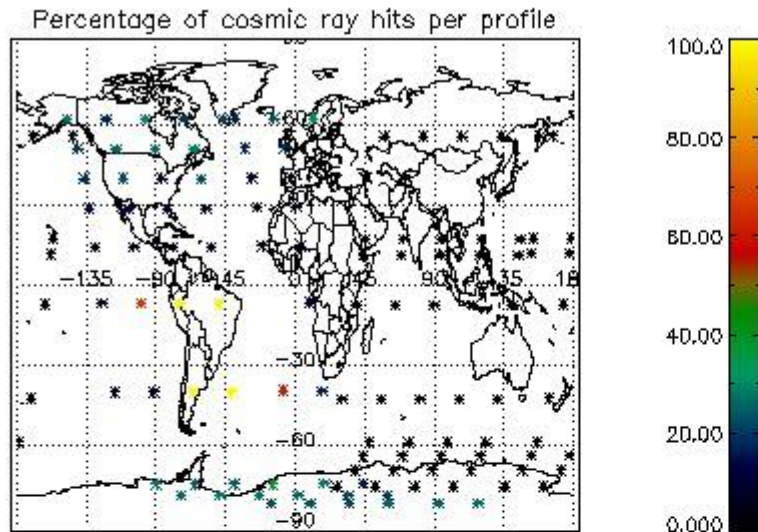

6. Statistics and plot of tangent altitude of the last measurement (DARK & BRIGHT products without errors)

6.1 Statistics on tangent altitude lost:

Statistics	DARK	BRIGHT	TWILIGHT
Mean:	12.641	19.392	NaN
St. deviation:	4.8698	5.6384	NaN
Maximum:	21.003	33.125	NaN
Minimum:	4.4211	3.9922	NaN
Number of data:	29.000	62.000	NaN

6.2 Plot for DARK limb products