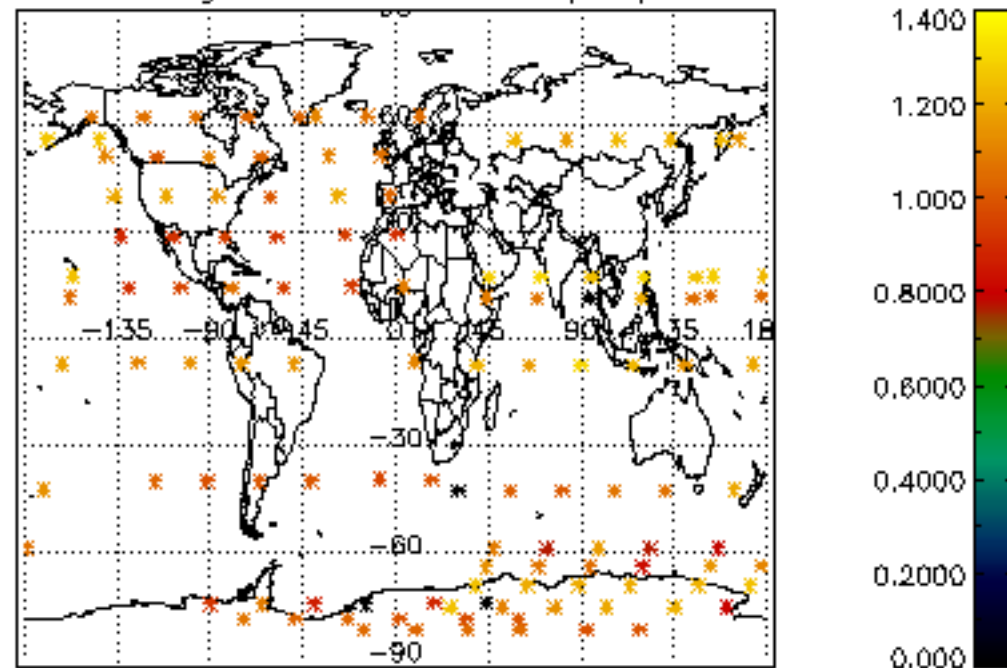

Percentage of cosmic ray hits per profile

Percentage of datation errors per profile

Percentage of star falling outside central band per profile

Percentage of saturation errors per profile

Tangent altitude at which the star is lost