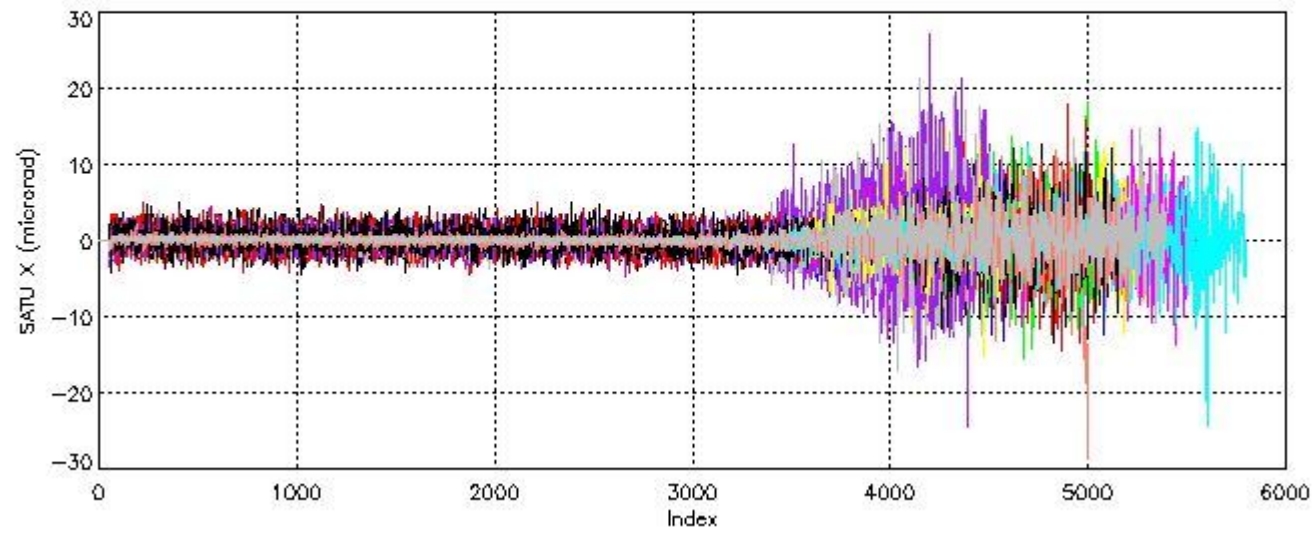

7.2 Statistics on SATU Noise Equivalent Angle (NEA) for DARK (D) and BRIGHT (B) products above 105 kms

The Star Acquisition and Tracking Unit (it is the CCD that tracks the star while it is occulted) Noise Equivalent Angle consists of the statistical angular variation of the SATU data above the atmosphere.

Statistics (in microradians) above 105 km are computed for every occultation, giving four values per occultation: one in the 'X' direction and one in the 'Y' direction for dark and bright limbs. A mean value per day in every direction and limb is calculated and monitored in order to assess instrument performance in terms of star pointing.

7.2.1 SATU NEA Statistics (table)

Statistics	SATU X (D)	SATU Y (D)	SATU X (B)	SATU Y (B)
Mean:	0.18706	-0.81805	0.20982	-0.69160
St. deviation:	0.60509	4.4205	0.82153	4.1764
Maximum:	5.1000	19.600	6.1000	15.900
Minimum:	-4.4000	-20.600	-4.8000	-22.500