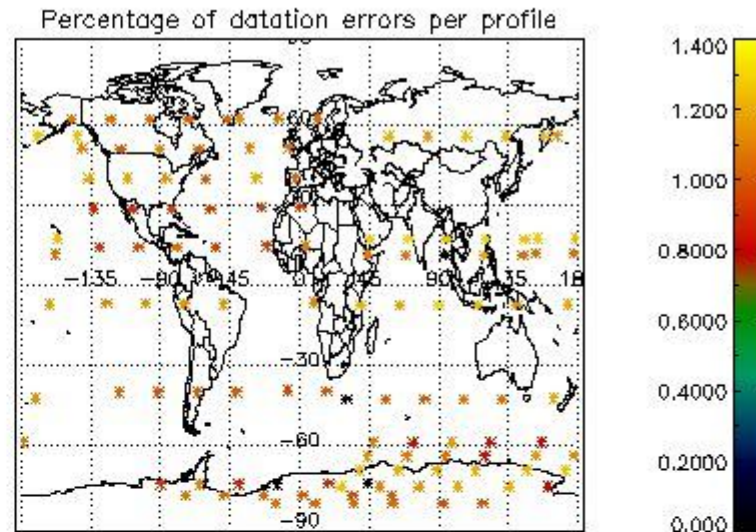

6. Statistics and plot of tangent altitude of the last measurement (DARK & BRIGHT products without errors)

6.1 Statistics on tangent altitude lost:

Statistics	DARK	BRIGHT	TWILIGHT
Mean:	12.641	19.392	NaN
St. deviation:	4.8698	5.6384	NaN
Maximum:	21.003	33.125	NaN
Minimum:	4.4211	3.9922	NaN
Number of data:	29.000	62.000	NaN

6.2 Plot for DARK limb products