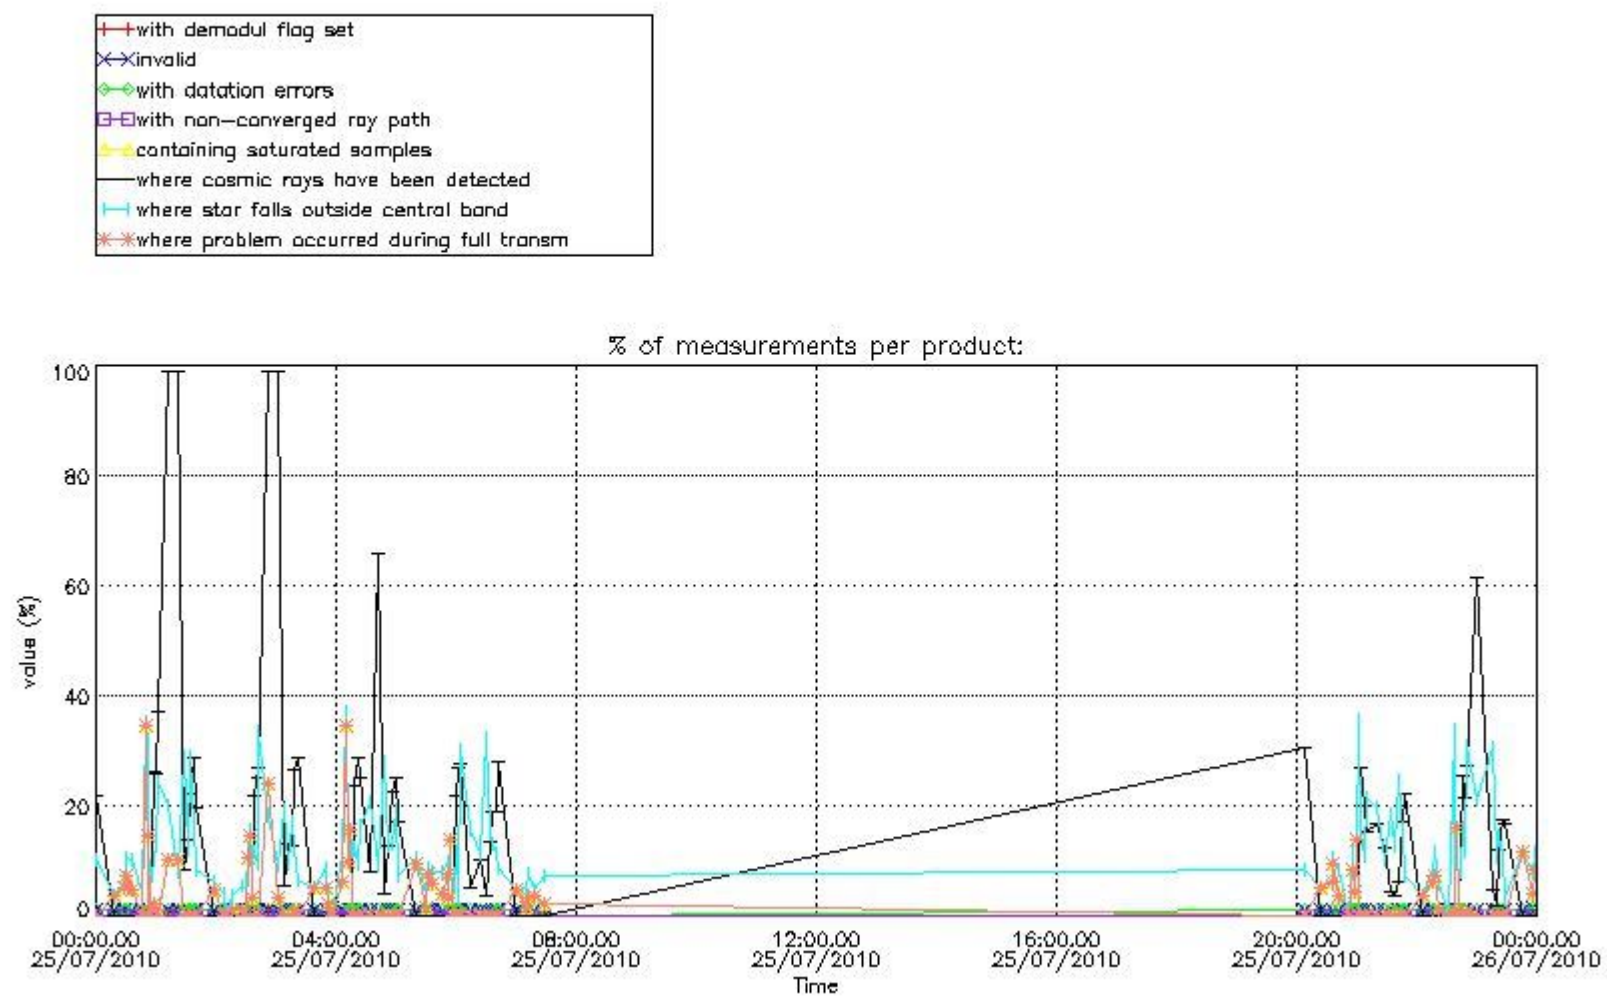

At least one measurement with demodulation flag set:	39.8374 %
Reference spectrum computed from DB:	0.00000 %
Reference spectrum with small number of measurements:	0.00000 %
SATU data not used:	0.00000 %

5.2 Plot quality information per product (time dependant)

5.3 Plot quality information per product (world map)