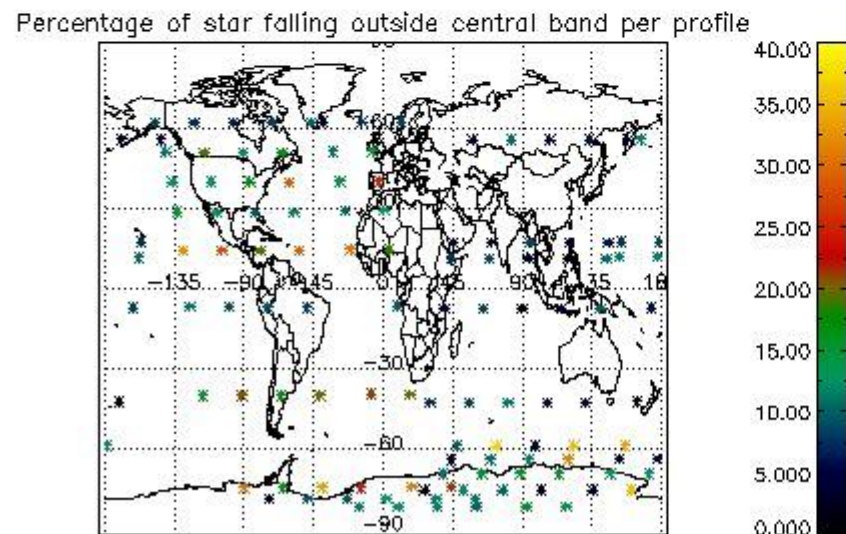

6. Statistics and plot of tangent altitude of the last measurement (DARK & BRIGHT products without errors)

6.1 Statistics on tangent altitude lost:

Statistics	DARK	BRIGHT	TWILIGHT
Mean:	12.641	19.392	NaN
St. deviation:	4.8698	5.6384	NaN
Maximum:	21.003	33.125	NaN
Minimum:	4.4211	3.9922	NaN
Number of data:	29.000	62.000	NaN

6.2 Plot for DARK limb products