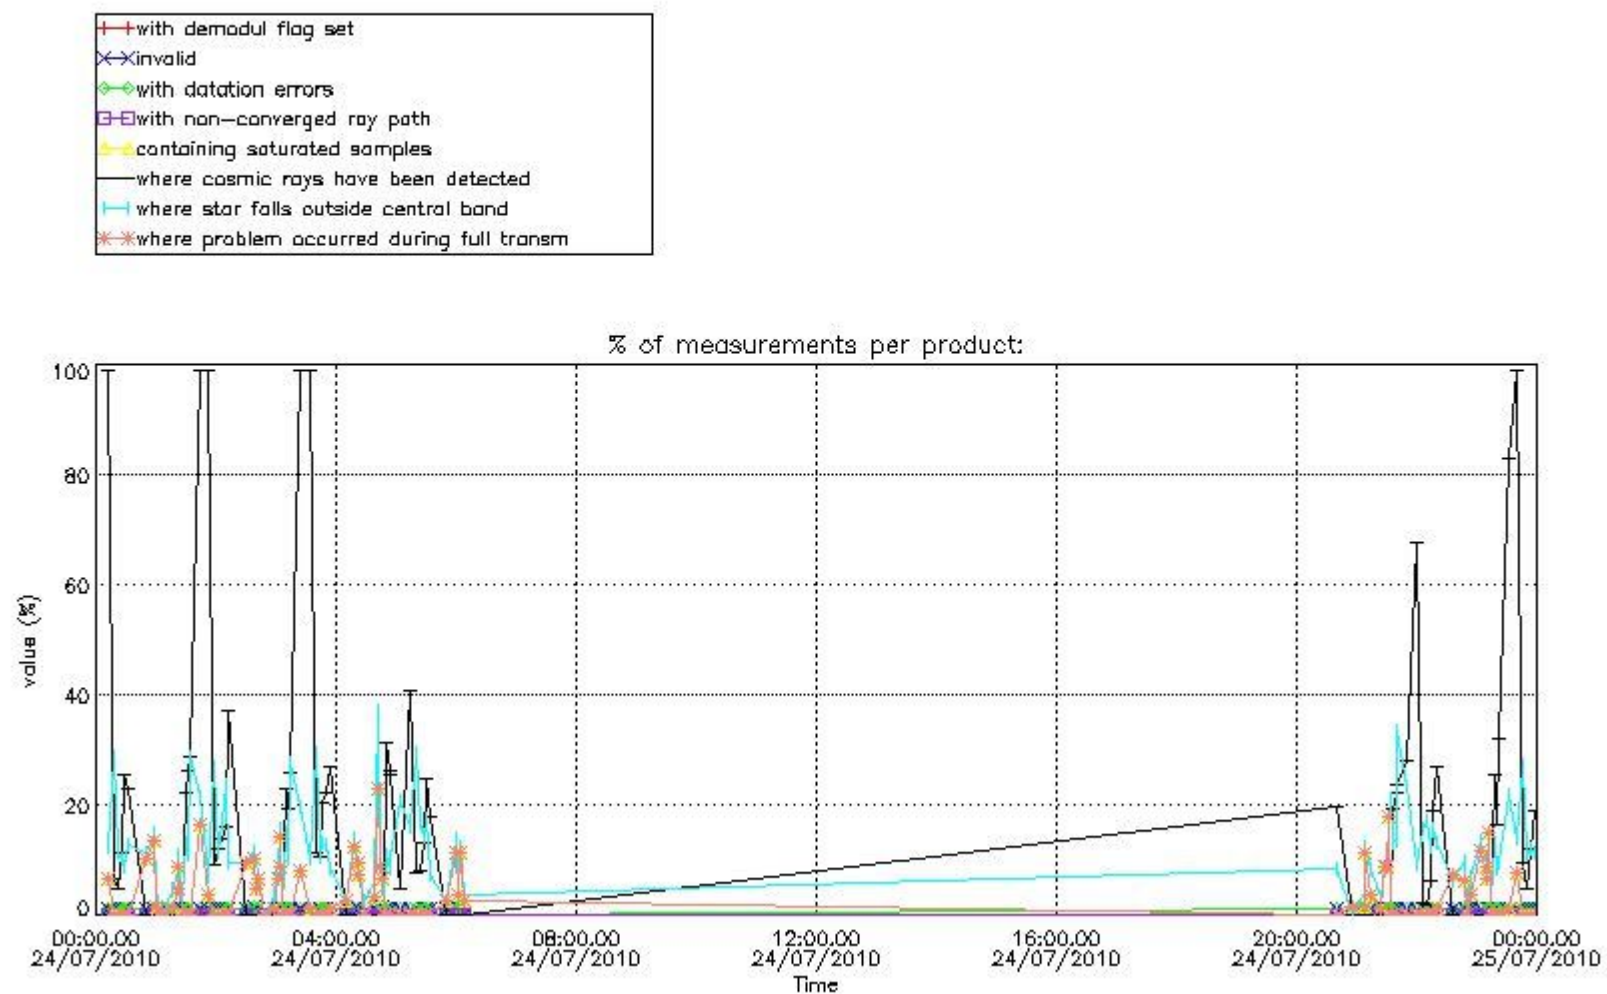

5.1 Percentage of products during reporting period with:

At least one measurement with demodulation flag set:	42.5926 %
Reference spectrum computed from DB:	0.00000 %
Reference spectrum with small number of measurements:	0.00000 %
SATU data not used:	0.00000 %

5.2 Plot quality information per product (time dependant)

5.3 Plot quality information per product (world map)