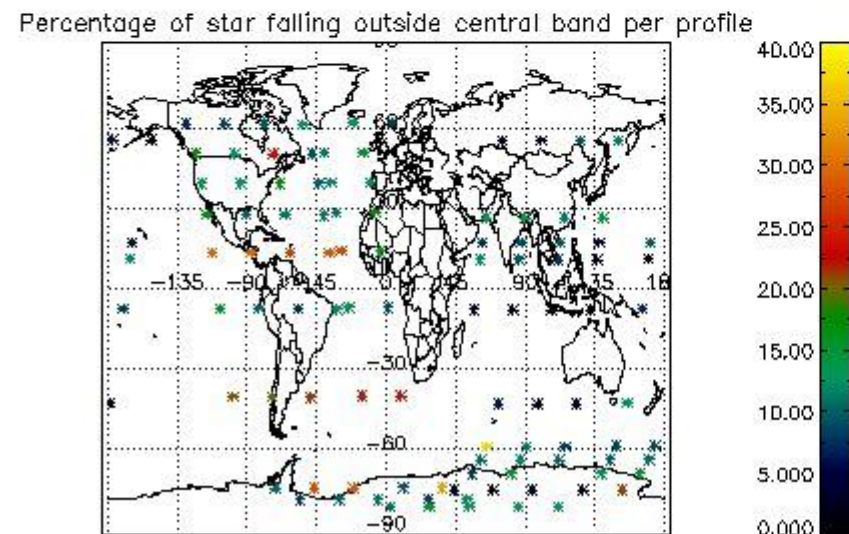

6. Statistics and plot of tangent altitude of the last measurement (DARK & BRIGHT products without errors)

6.1 Statistics on tangent altitude lost:

Statistics	DARK	BRIGHT	TWILIGHT
Mean:	12.574	19.818	NaN
St. deviation:	4.7005	4.3767	NaN
Maximum:	18.872	30.242	NaN
Minimum:	5.3917	3.6248	NaN
Number of data:	27.000	52.000	NaN

6.2 Plot for DARK limb products