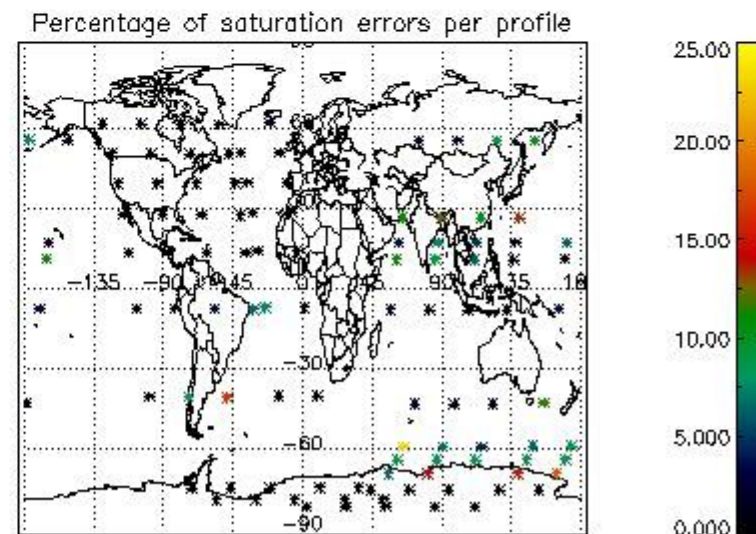

6. Statistics and plot of tangent altitude of the last measurement (DARK & BRIGHT products without errors)

6.1 Statistics on tangent altitude lost:

Statistics	DARK	BRIGHT	TWILIGHT
Mean:	12.574	19.818	NaN
St. deviation:	4.7005	4.3767	NaN
Maximum:	18.872	30.242	NaN
Minimum:	5.3917	3.6248	NaN
Number of data:	27.000	52.000	NaN

6.2 Plot for DARK limb products