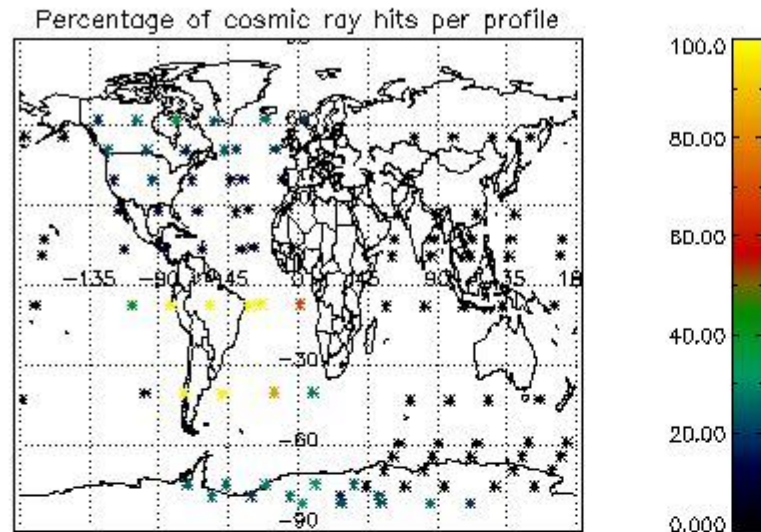

6. Statistics and plot of tangent altitude of the last measurement (DARK & BRIGHT products without errors)

6.1 Statistics on tangent altitude lost:

Statistics	DARK	BRIGHT	TWILIGHT
Mean:	12.574	19.818	NaN
St. deviation:	4.7005	4.3767	NaN
Maximum:	18.872	30.242	NaN
Minimum:	5.3917	3.6248	NaN
Number of data:	27.000	52.000	NaN

6.2 Plot for DARK limb products