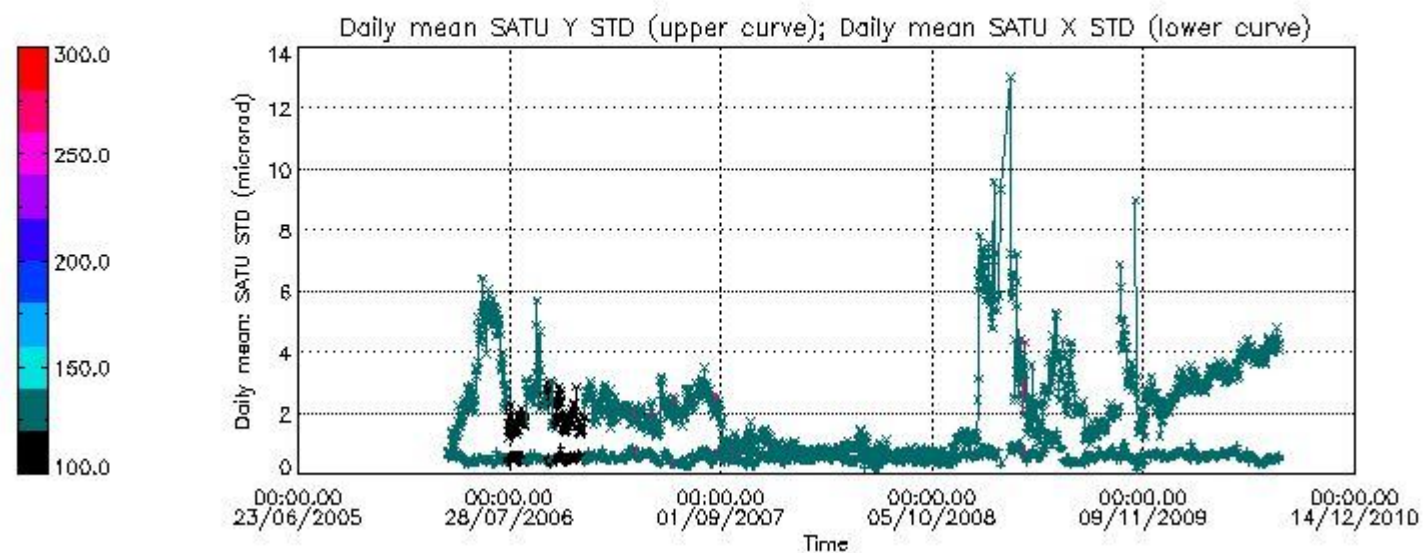

Number of data:	27400.	27400.	52900.	52900.

7.2.2 Trend of daily SATU NEA St. deviation since 1st April 2006 (dark limb)

The long term trend of the SATU 'X' and 'Y' standard deviations should be constant during the whole mission.

The colorbar represents the start tangent altitude (km) of the occultations.

Upper curve: STD of SATU Y axis

Lower curve: STD of SATU X axis

8. Auxiliary Data Files used for the production reported in section 2.4

The number reported in the third column indicates since which file (see list in section 2.4) the corresponding auxiliary file has been used. The fourth column is the date of those product files.

Type	Auxiliary Filename	Used since product	Used since product date
INST_PHYS_CHARACTERISTICS	GOM_INS_AXVIEC20091111_143220_20030716_120000_20500101_000000	1	24-JUL-2010 00:03:01
CALIBRATION_DATABASE	GOM_CAL_AXVIEC20100720_095840_20100718_000000_20500101_000000	1	24-JUL-2010 00:03:01
LEVEL-1B_PROC_CONFIG	GOM_PR1_AXVIEC20091111_145255_20020301_000000_20500101_000000	1	24-JUL-2010 00:03:01
STAR_CATALOGUE	GOM_CAT_AXVIEC20020121_161009_20020101_000000_20200101_000000	1	24-JUL-2010 00:03:01
STELLAR_SPECTRA_DATABANK	GOM_STS_AXVIEC20091111_151504_20020101_160000_20500101_000000	1	24-JUL-2010 00:03:01
ECMWF_FILE	AUX_ECF_AXNECM20100723_054114_20100723_210000_20100724_090000	1	24-JUL-2010 00:03:01
ECMWF_FILE	AUX_ECF_AXNECM20100723_171652_20100724_030000_20100724_150000	52	24-JUL-2010 04:37:59
ECMWF_FILE	MISSING	72	24-JUL-2010 20:39:09
ECMWF_FILE	AUX_ECA_AXNECM20100725_052114_20100724_210000_20100725_090000	85	24-JUL-2010 21:50:57
ECMWF_FILE	AUX_ECF_AXNECM20100724_054115_20100724_210000_20100725_090000	104	24-JUL-2010 23:31:34
OPTIONAL_ECMWF_FILE	MISSING	1	24-JUL-2010 00:03:01
ORBIT_DATA_FILE	DOR_NAV_OPNPDE20100724_000053_000054192091_00259_43900_0810.N1	1	24-JUL-2010 00:03:01
ORBIT_DATA_FILE	DOR_NAV_OPNPDE20100724_013631_000041442091_00260_43901_0811.N1	20	24-JUL-2010 01:43:37
ORBIT_DATA_FILE	DOR_NAV_OPNPDE20100724_025054_000057382091_00261_43902_0812.N1	32	24-JUL-2010 02:57:23
ORBIT_DATA_FILE	DOR_NAV_OPNPDE20100724_043151_000060572091_00262_43903_0813.N1	52	24-JUL-2010 04:37:59
ORBIT_DATA_FILE	DOR_NAV_OPNPDE20100724_203332_000041442091_00272_43913_0814.N1	72	24-JUL-2010 20:39:09
ORBIT_DATA_FILE	DOR_NAV_OPNPDE20100724_214755_000057382091_00272_43913_0815.N1	85	24-JUL-2010 21:50:57
ORBIT_DATA_FILE	DOR_NAV_OPNPDE20100724_232852_000057382091_00273_43914_0816.N1	104	24-JUL-2010 23:31:34