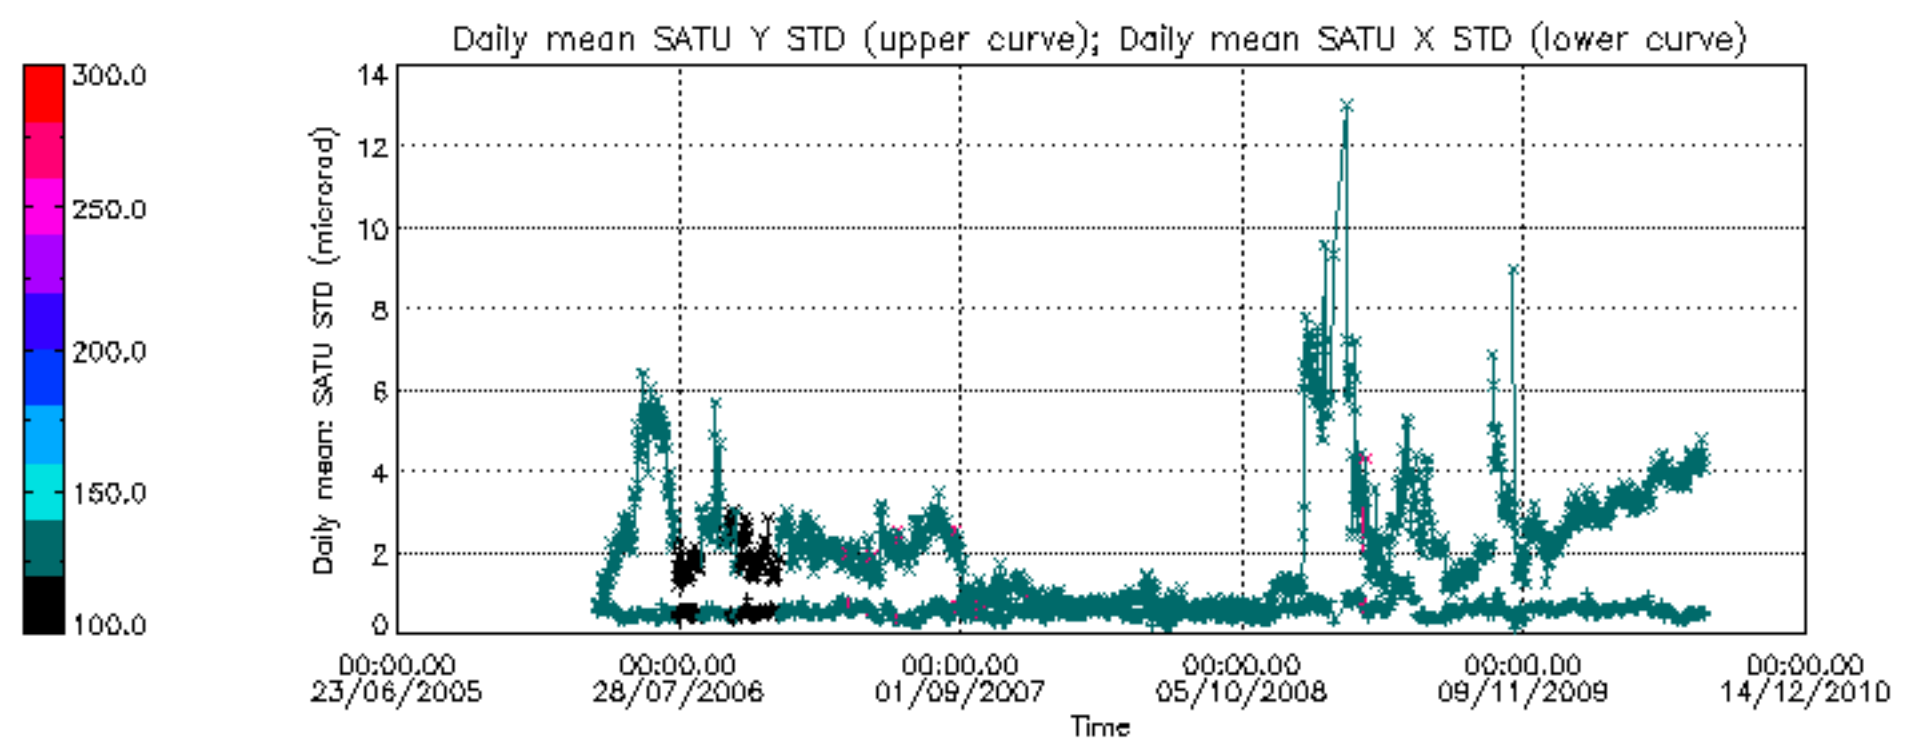

Tangent altitude at which the star is lost

Tangent altitude at which the star is lost

/nas3/ENVISAT/GOMOS/GOM_NL__0P/GOM_NL__0PNPDE20100701_002828_000055612090_00431_43571_0355.N1

1; -536.4; 01-JUL-2010 00:28:28; Dark ; 59.0; 0; ; 0.00; 0;occ; 118; 0;43571
 2; 94.6; 01-JUL-2010 00:38:59; Dark ; 52.5; 84; Alp Phe ; 2.40; 4500;occ; 105; 0;43572
 3; 483.7; 01-JUL-2010 00:45:28; Dark ; 56.5; 63; Bet Gru ; 2.15; 2800;occ; 113; 0;43572
 4; 600.1; 01-JUL-2010 00:47:24; Dark ; 47.0; 31; Alp Gru ; 1.73; 15200;occ; 94; 0;43572
 5; 743.9; 01-JUL-2010 00:49:48; Dark ; 40.5; 45; Alp Pav ; 1.94; 26000;occ; 81; 0;43572
 6; 1314.0; 01-JUL-2010 00:59:18; Dark ; 49.0; 103; 38Zet Sgr ; 2.60; 9700;occ; 98; 0;43572
 7; 1480.2; 01-JUL-2010 01:02:04; Bright; 46.5; 155; 41Pi Sgr ; 2.90; 6600;occ; 93; 0;43572
 8; 1981.6; 01-JUL-2010 01:10:26; Bright; 37.5; 126; 60Bet Oph ; 2.77; 4250;occ; 75; 0;43572
 9; 2121.8; 01-JUL-2010 01:12:46; Bright; 38.0; 59; 55Alp Oph ; 2.08; 8900;occ; 76; 0;43572
 10; 2233.6; 01-JUL-2010 01:14:38; Bright; 47.5; 168; 17Zet Aql ; 2.99; 11000;occ; 95; 0;43572
 11; 2652.9; 01-JUL-2010 01:21:37; Bright; 41.0; 5; 3Alp Lyr ; 0.03; 11000;occ; 82; 0;43572
 12; 2809.4; 01-JUL-2010 01:24:14; Bright; 36.0; 130; 23Bet Dra ; 2.80; 5800;occ; 72; 0;43572
 13; 2925.2; 01-JUL-2010 01:26:09; Bright; 40.0; 144; 18Del Cyg ; 2.86; 11000;occ; 80; 0;43572
 14; 3345.6; 01-JUL-2010 01:33:10; Bright; 45.5; 89; 5Alp Cep ; 2.45; 8000;occ; 91; 0;43572
 15; 3786.1; 01-JUL-2010 01:40:30; Bright; 48.0; 74; 11Bet Cas ; 2.27; 6600;occ; 96; 0;43572
 16; 3888.2; 01-JUL-2010 01:42:12; Bright; 50.0; 68; 18Alp Cas ; 2.22; 4500;occ; 100; 0;43572
 17; 4062.4; 01-JUL-2010 01:45:07; Bright; 56.0; 160; 23Gam Per ; 2.93; 4700;occ; 112; 0;43572
 18; 4266.8; 01-JUL-2010 01:48:31; Bright; 46.0; 73; 57Gam1And ; 2.26; 13100;occ; 92; 0;43572
 19; 4424.1; 01-JUL-2010 01:51:08; Dark ; 49.5; 173; 4Bet Tri ; 3.00; 8900;occ; 99; 0;43572
 20; 4678.5; 01-JUL-2010 01:55:23; Dark ; 60.5; 50; 13Alp Ari ; 2.01; 4250;occ; 121; 0;43572
 21; 4976.2; 01-JUL-2010 02:00:20; Dark ; 48.5; 94; 92Alp Cet ; 2.53; 3100;occ; 97; 0;43572