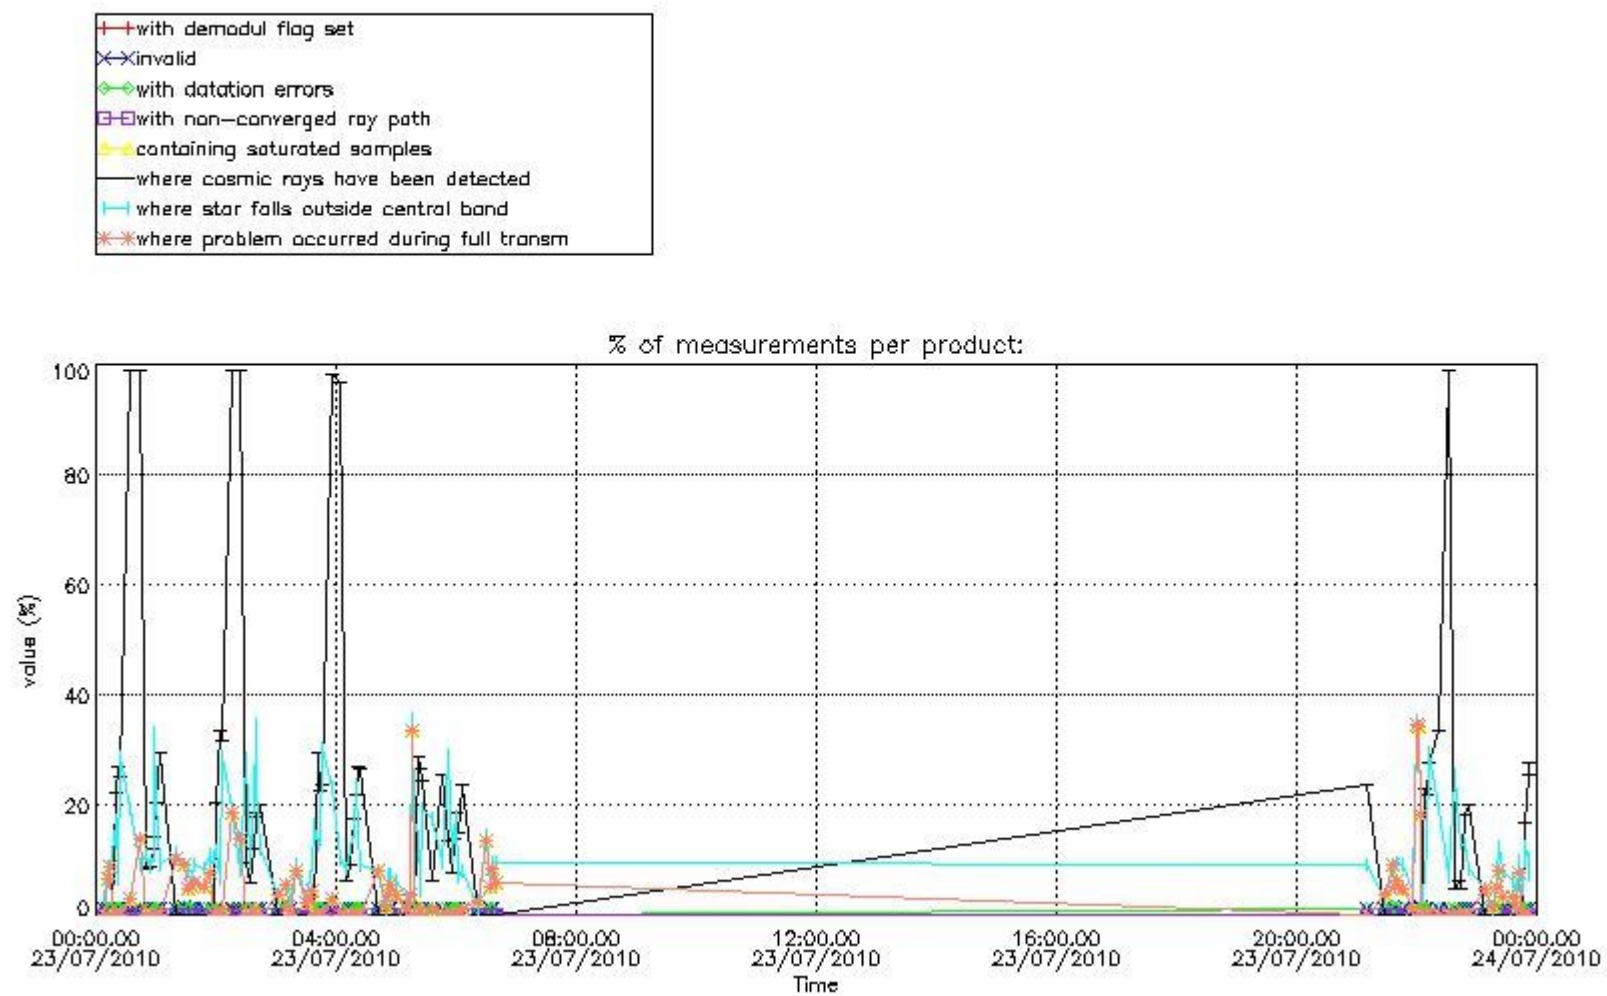

5.1 Percentage of products during reporting period with:

At least one measurement with demodulation flag set:	42.4779 %
Reference spectrum computed from DB:	0.00000 %
Reference spectrum with small number of measurements:	0.00000 %
SATU data not used:	0.00000 %

5.2 Plot quality information per product (time dependant)

5.3 Plot quality information per product (world map)