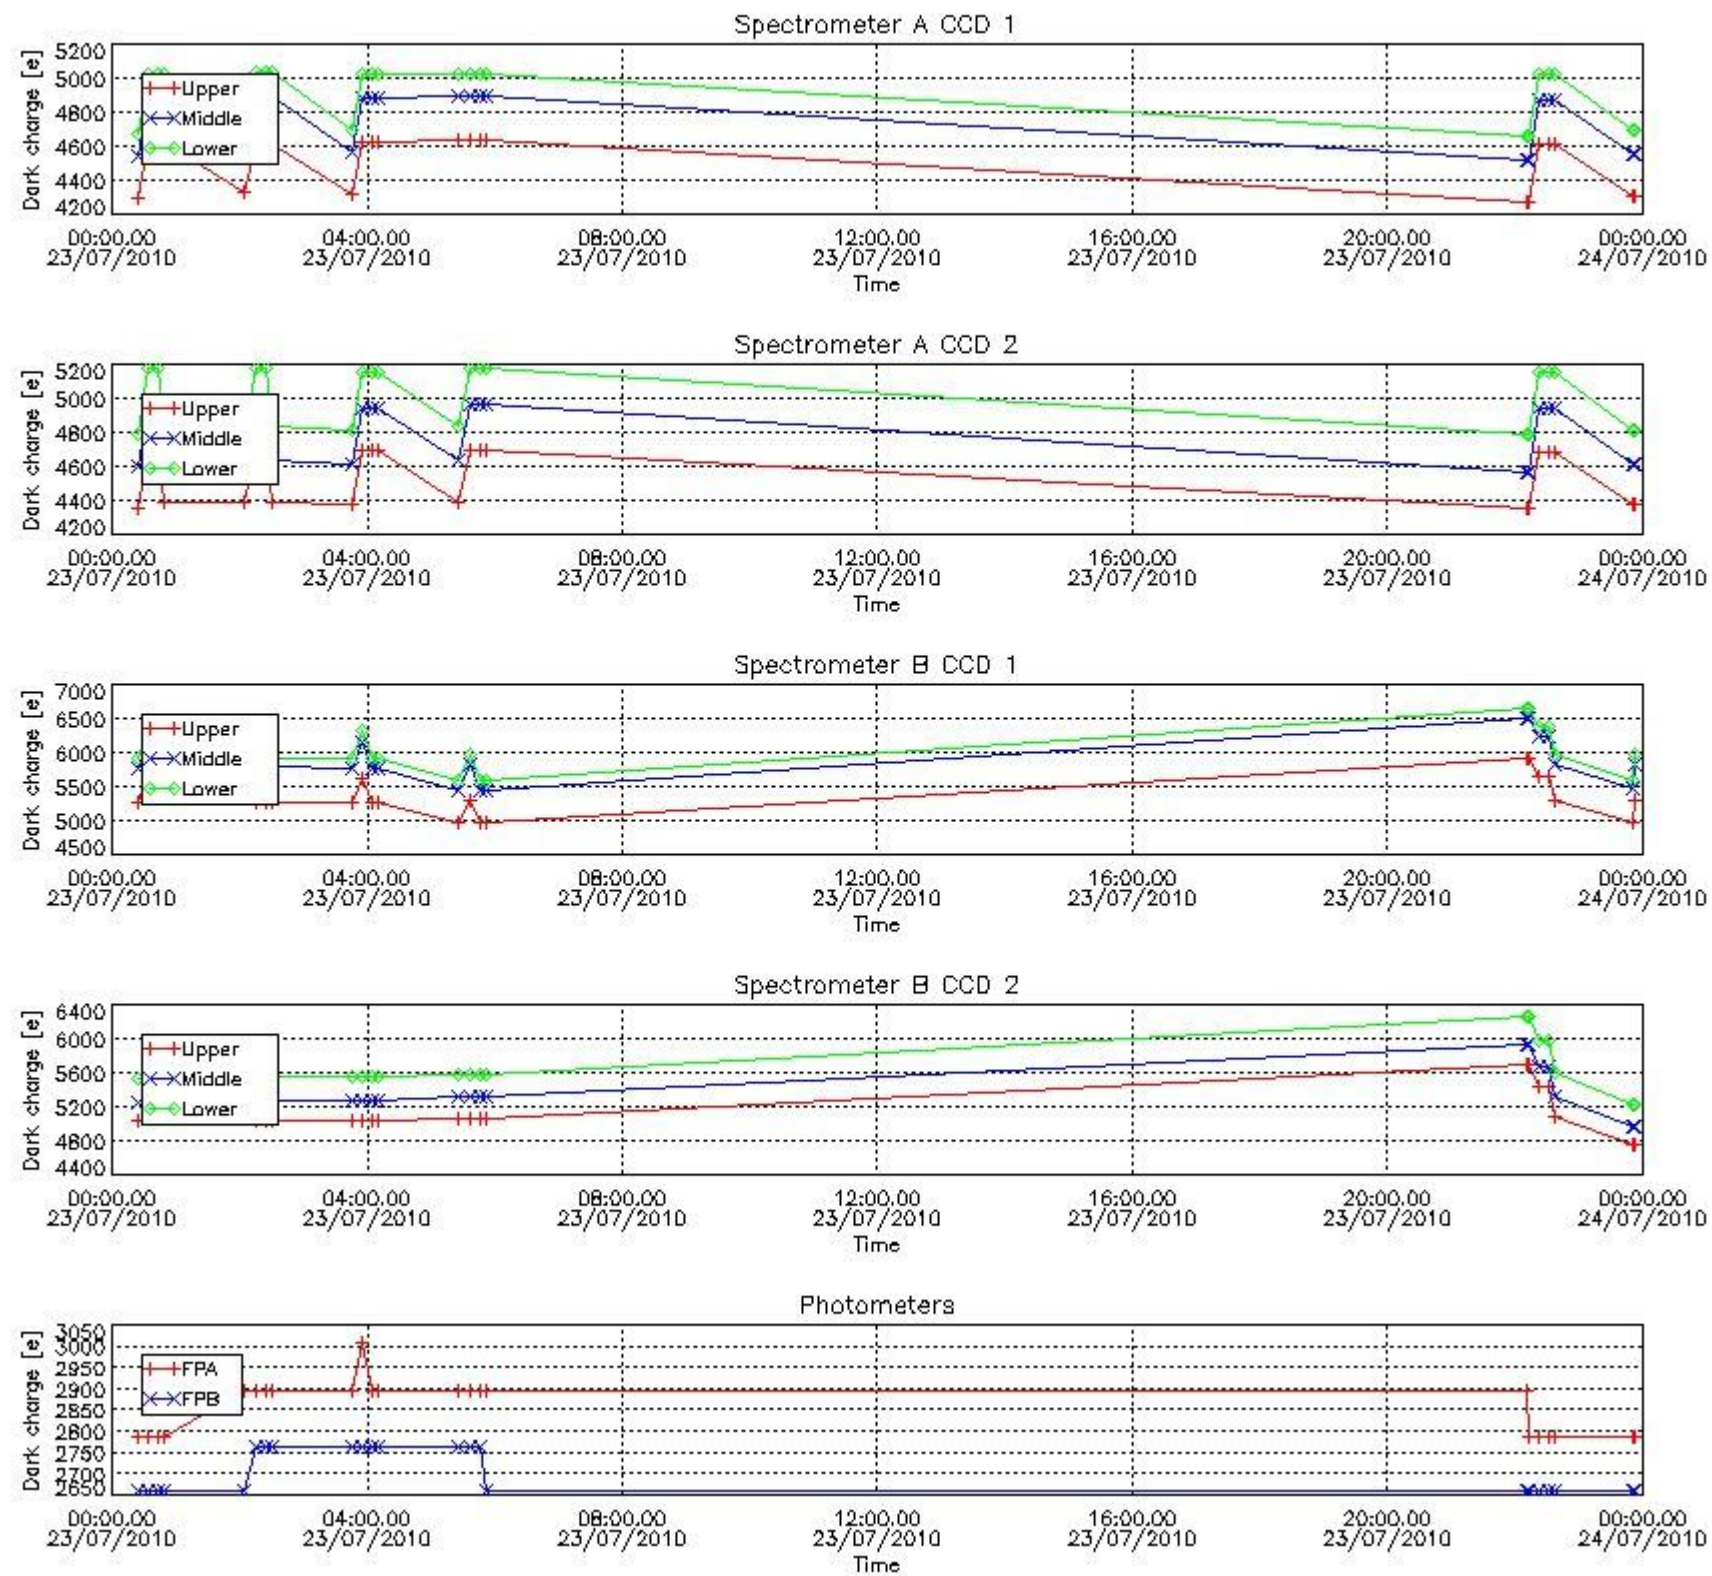

4.2 Plot of mean dark charges per product: only products in DARK limb conditions without errors are used

5. Demodulation flag and quality information monitoring

In this section it is presented the modulation information extracted from the pcd (product confidence data) at measurement level and information extracted from the Quality Summary dataset. Only products without errors (error flag in the MPH set to "0") are used.