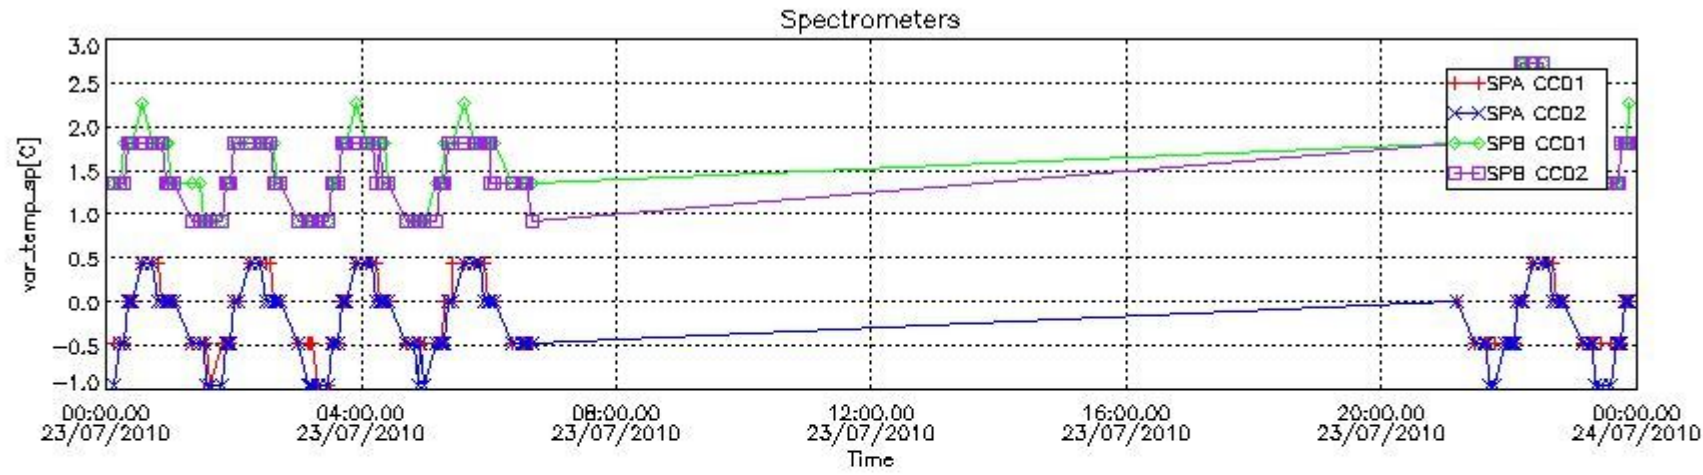

4. Overview of dark signal processing per product

The Dark Charge (DC) is a temperature-dependant signal added to the useful measurements and it is therefore subtracted from them during the processing. There are two phenomena that produce a continuous increase of the DC: the "hot pixels" (a pixel is "hot" when its DC exceeds by a significant amount its value measured on ground at the same temperature) and the "Random Telegraphic Signal" (abrupt change positive or negative of the CCD pixel signal, random in time, affecting only the DC part of the signal and not the photon generated signal).

In this section a list of products that did not use the Dark Sky Area (DSA) observation for the DC computation is given. It is also provided the mean DC plot per product for dark limb products with no error flag set.

4.1 These products did not use the DSA observation for DC computation:

Product name	DC information
GOM_TRA_1PNPDE20100723_211038_000000492091_00258_43899_9057.N1	DC map used
GOM_TRA_1PNPDE20100723_212749_000000412091_00258_43899_9058.N1	DC map used
GOM_TRA_1PNPDE20100723_213603_000000392091_00258_43899_9059.N1	DC map used
GOM_TRA_1PNPDE20100723_213843_000000402091_00258_43899_9060.N1	DC map used
GOM_TRA_1PNPDE20100723_214029_000000482091_00258_43899_9061.N1	DC map used
GOM_TRA_1PNPDE20100723_214542_000000442091_00258_43899_9062.N1	DC map used
GOM_TRA_1PNPDE20100723_215538_000000462091_00258_43899_9063.N1	DC map used
GOM_TRA_1PNPDE20100723_220011_000000642091_00258_43899_9064.N1	DC map used
GOM_TRA_1PNPDE20100723_220140_000000632091_00258_43899_9065.N1	DC map used
GOM_TRA_1PNPDE20100723_220311_000000422091_00258_43899_9066.N1	DC map used
GOM_TRA_1PNPDE20100723_220444_000000312091_00258_43899_9067.N1	DC map used
GOM_TRA_1PNPDE20100723_220759_000000462091_00258_43899_9068.N1	DC map used
GOM_TRA_1PNPDE20100723_221048_000000512091_00258_43899_9069.N1	DC map used
GOM_TRA_1PNPDE20100723_221223_000000542091_00258_43899_9070.N1	DC map used