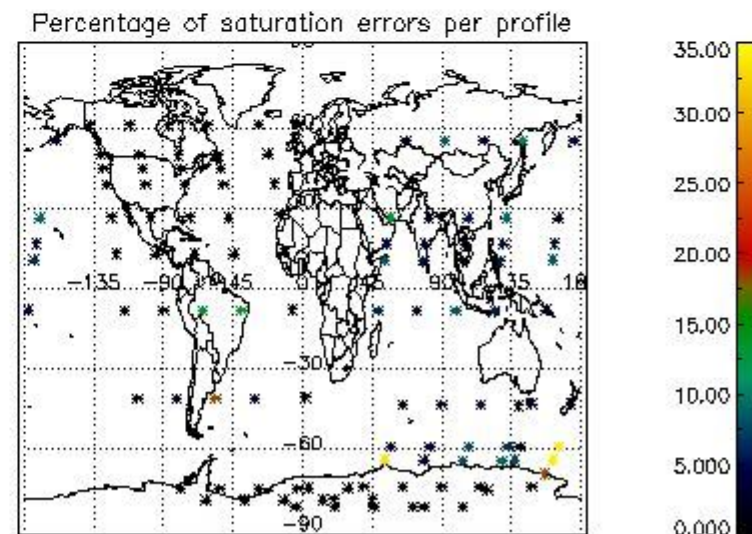

6. Statistics and plot of tangent altitude of the last measurement (DARK & BRIGHT products without errors)

6.1 Statistics on tangent altitude lost:

Statistics	DARK	BRIGHT	TWILIGHT
Mean:	12.925	19.359	17.739
St. deviation:	5.0249	4.6131	2.9654
Maximum:	19.610	27.754	20.449
Minimum:	5.7580	4.1284	13.514
Number of data:	23.000	54.000	4.0000

6.2 Plot for DARK limb products