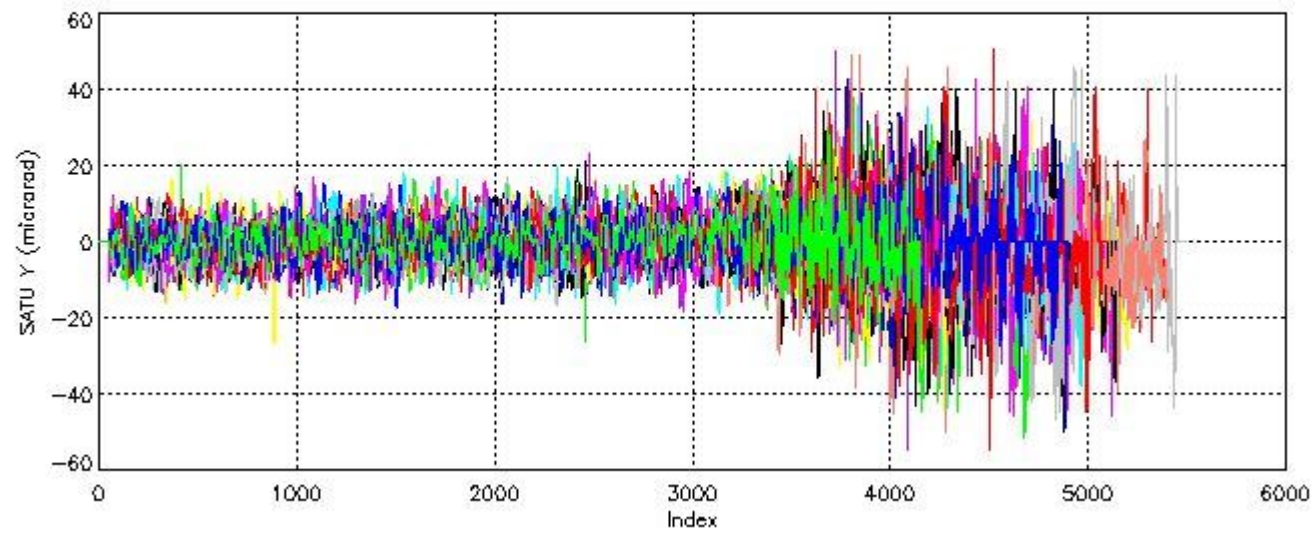

7.2 Statistics on SATU Noise Equivalent Angle (NEA) for DARK (D) and BRIGHT (B) products above 105 kms

The Star Acquisition and Tracking Unit (it is the CCD that tracks the star while it is occulted) Noise Equivalent Angle consists of the statistical angular variation of the SATU data above the atmosphere.

Statistics (in microradians) above 105 km are computed for every occultation, giving four values per occultation: one in the 'X' direction and one in the 'Y' direction for dark and bright limbs. A mean value per day in every direction and limb is calculated and monitored in order to assess instrument performance in terms of star pointing.

7.2.1 SATU NEA Statistics (table)

Statistics	SATU X (D)	SATU Y (D)	SATU X (B)	SATU Y (B)
Mean:	0.17357	-0.85425	0.22037	-0.62183
St. deviation:	0.52295	4.3040	0.75857	4.2023
Maximum:	9.7000	20.100	5.3000	14.900
Minimum:	-26.100	-27.000	-6.4000	-18.800