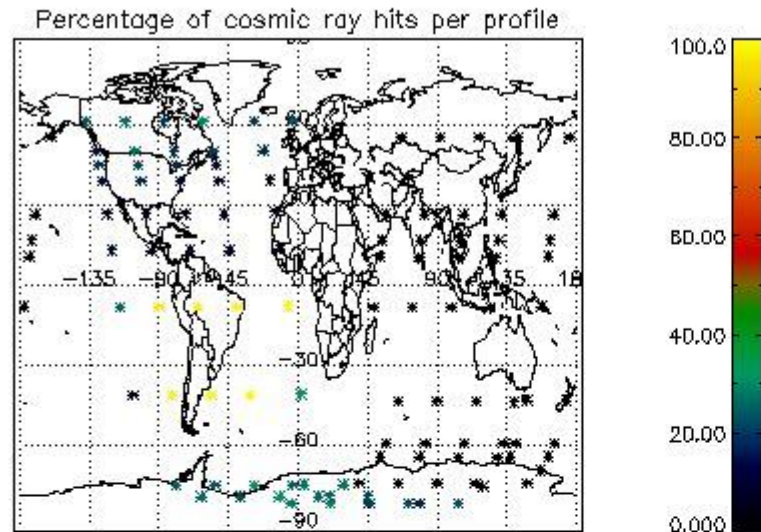

6. Statistics and plot of tangent altitude of the last measurement (DARK & BRIGHT products without errors)

6.1 Statistics on tangent altitude lost:

Statistics	DARK	BRIGHT	TWILIGHT
Mean:	12.925	19.359	17.739
St. deviation:	5.0249	4.6131	2.9654
Maximum:	19.610	27.754	20.449
Minimum:	5.7580	4.1284	13.514
Number of data:	23.000	54.000	4.0000

6.2 Plot for DARK limb products