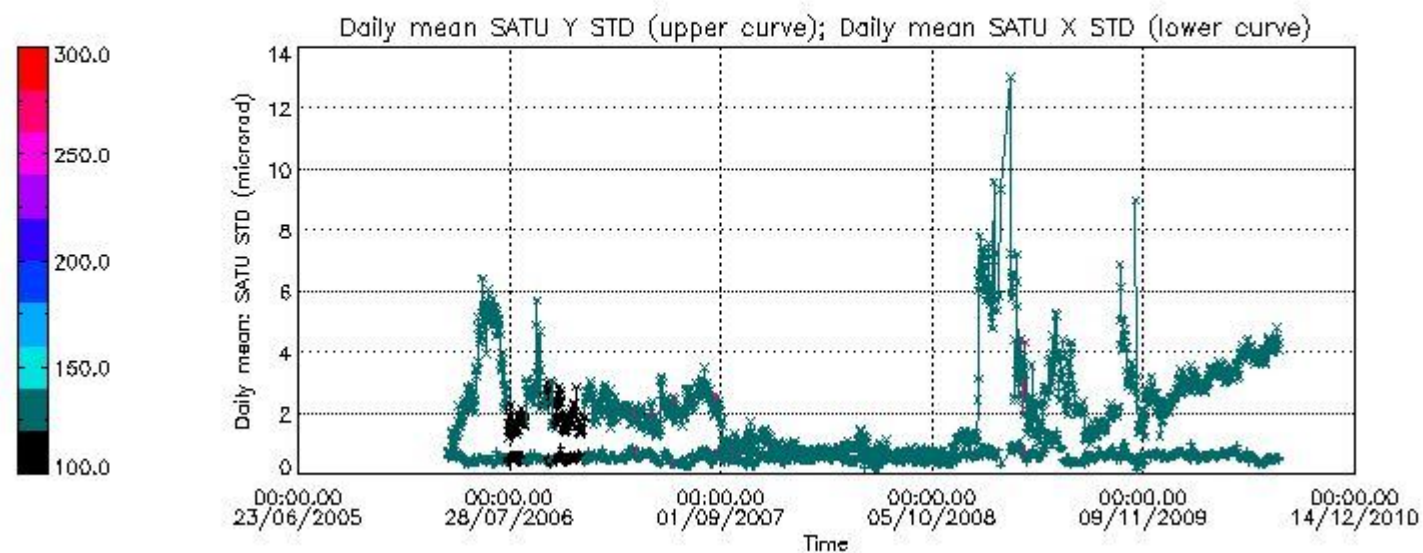

Number of data:	22800.	22800.	56400.	56400.

7.2.2 Trend of daily SATU NEA St. deviation since 1st April 2006 (dark limb)

The long term trend of the SATU 'X' and 'Y' standard deviations should be constant during the whole mission.

The colorbar represents the start tangent altitude (km) of the occultations.

Upper curve: STD of SATU Y axis

Lower curve: STD of SATU X axis

8. Auxiliary Data Files used for the production reported in section 2.4

The number reported in the third column indicates since which file (see list in section 2.4) the corresponding auxiliary file has been used. The fourth column is the date of those product files.

Type	Auxiliary Filename	Used since product	Used since product date
INST_PHYS_CHARACTERISTICS	GOM_INS_AXVIEC20091111_143220_20030716_120000_20500101_000000	1	23-JUL-2010 00:07:57
CALIBRATION_DATABASE	GOM_CAL_AXVIEC20100720_095840_20100718_000000_20500101_000000	1	23-JUL-2010 00:07:57
LEVEL-1B_PROC_CONFIG	GOM_PR1_AXVIEC20091111_145255_20020301_000000_20500101_000000	1	23-JUL-2010 00:07:57
STAR_CATALOGUE	GOM_CAT_AXVIEC20020121_161009_20020101_000000_20200101_000000	1	23-JUL-2010 00:07:57
STELLAR_SPECTRA_DATABANK	GOM_STS_AXVIEC20091111_151504_20020101_160000_20500101_000000	1	23-JUL-2010 00:07:57
ECMWF_FILE	AUX_ECF_AXNECM20100722_054113_20100722_210000_20100723_090000	1	23-JUL-2010 00:07:57
ECMWF_FILE	AUX_ECF_AXNECM20100722_172112_20100723_030000_20100723_150000	41	23-JUL-2010 03:29:08
ECMWF_FILE	AUX_ECA_AXNECM20100723_052114_20100722_210000_20100723_090000	61	23-JUL-2010 05:09:43
ECMWF_FILE	AUX_ECF_AXNECM20100723_054114_20100723_210000_20100724_090000	81	23-JUL-2010 21:10:38
OPTIONAL_ECMWF_FILE	MISSING	1	23-JUL-2010 00:07:57
ORBIT_DATA_FILE	DOR_NAV_OPNPDE20100722_225157_000057382091_00244_43885_0803.N1	1	23-JUL-2010 00:07:57
ORBIT_DATA_FILE	AUX_FPO_AXVPDS20100722_092113_20100721_183517_20100731_200131	8	23-JUL-2010 00:34:28
ORBIT_DATA_FILE	DOR_NAV_OPNPDE20100723_020832_000041442091_00246_43887_0805.N1	28	23-JUL-2010 02:15:05
ORBIT_DATA_FILE	DOR_NAV_OPNPDE20100723_032255_000057382091_00247_43888_0806.N1	41	23-JUL-2010 03:29:08
ORBIT_DATA_FILE	DOR_NAV_OPNPDE20100723_050352_000057382091_00248_43889_0807.N1	61	23-JUL-2010 05:09:43
ORBIT_DATA_FILE	DOR_NAV_OPNPDE20100723_210533_000041442091_00258_43899_0808.N1	81	23-JUL-2010 21:10:38
ORBIT_DATA_FILE	DOR_NAV_OPNPDE20100723_221956_000057382091_00258_43899_0809.N1	95	23-JUL-2010 22:22:24