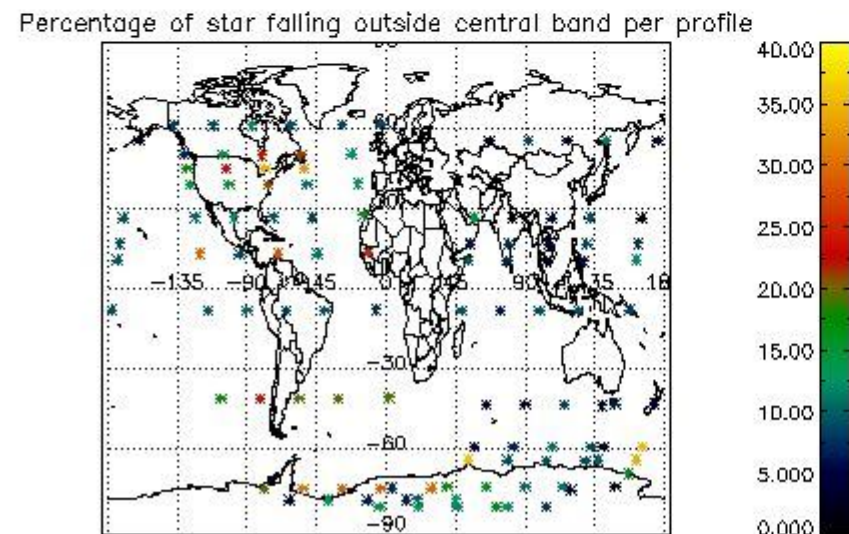

6. Statistics and plot of tangent altitude of the last measurement (DARK & BRIGHT products without errors)

6.1 Statistics on tangent altitude lost:

Statistics	DARK	BRIGHT	TWILIGHT
Mean:	12.925	19.359	17.739
St. deviation:	5.0249	4.6131	2.9654
Maximum:	19.610	27.754	20.449
Minimum:	5.7580	4.1284	13.514
Number of data:	23.000	54.000	4.0000

6.2 Plot for DARK limb products