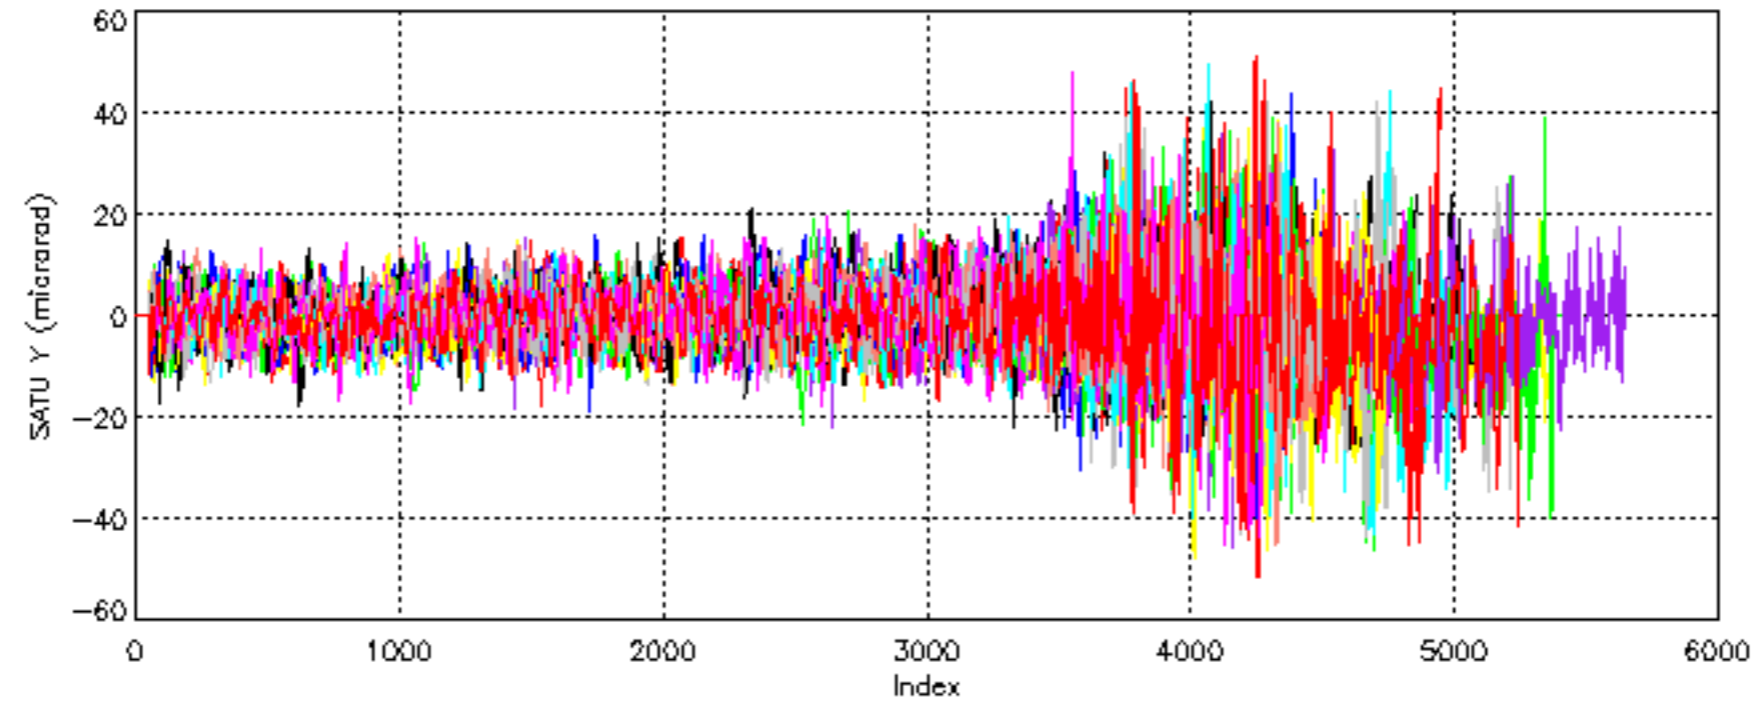

Tangent altitude at which the star is lost

Tangent altitude at which the star is lost

/nas3/ENVISAT/GOMOS/GOM\_NL\_\_0P/GOM\_NL\_\_0PNPDE20100701\_002828\_000055612090\_00431\_43571\_0355.N1

1; -536.4; 01-JUL-2010 00:28:28; Dark ; 59.0; 0; ; 0.00; 0;occ; 118; 0;43571  
 2; 94.6; 01-JUL-2010 00:38:59; Dark ; 52.5; 84; Alp Phe ; 2.40; 4500;occ; 105; 0;43572  
 3; 483.7; 01-JUL-2010 00:45:28; Dark ; 56.5; 63; Bet Gru ; 2.15; 2800;occ; 113; 0;43572  
 4; 600.1; 01-JUL-2010 00:47:24; Dark ; 47.0; 31; Alp Gru ; 1.73; 15200;occ; 94; 0;43572  
 5; 743.9; 01-JUL-2010 00:49:48; Dark ; 40.5; 45; Alp Pav ; 1.94; 26000;occ; 81; 0;43572  
 6; 1314.0; 01-JUL-2010 00:59:18; Dark ; 49.0; 103; 38Zet Sgr ; 2.60; 9700;occ; 98; 0;43572  
 7; 1480.2; 01-JUL-2010 01:02:04; Bright; 46.5; 155; 41Pi Sgr ; 2.90; 6600;occ; 93; 0;43572  
 8; 1981.6; 01-JUL-2010 01:10:26; Bright; 37.5; 126; 60Bet Oph ; 2.77; 4250;occ; 75; 0;43572  
 9; 2121.8; 01-JUL-2010 01:12:46; Bright; 38.0; 59; 55Alp Oph ; 2.08; 8900;occ; 76; 0;43572  
 10; 2233.6; 01-JUL-2010 01:14:38; Bright; 47.5; 168; 17Zet Aql ; 2.99; 11000;occ; 95; 0;43572  
 11; 2652.9; 01-JUL-2010 01:21:37; Bright; 41.0; 5; 3Alp Lyr ; 0.03; 11000;occ; 82; 0;43572  
 12; 2809.4; 01-JUL-2010 01:24:14; Bright; 36.0; 130; 23Bet Dra ; 2.80; 5800;occ; 72; 0;43572  
 13; 2925.2; 01-JUL-2010 01:26:09; Bright; 40.0; 144; 18Del Cyg ; 2.86; 11000;occ; 80; 0;43572  
 14; 3345.6; 01-JUL-2010 01:33:10; Bright; 45.5; 89; 5Alp Cep ; 2.45; 8000;occ; 91; 0;43572  
 15; 3786.1; 01-JUL-2010 01:40:30; Bright; 48.0; 74; 11Bet Cas ; 2.27; 6600;occ; 96; 0;43572  
 16; 3888.2; 01-JUL-2010 01:42:12; Bright; 50.0; 68; 18Alp Cas ; 2.22; 4500;occ; 100; 0;43572  
 17; 4062.4; 01-JUL-2010 01:45:07; Bright; 56.0; 160; 23Gam Per ; 2.93; 4700;occ; 112; 0;43572  
 18; 4266.8; 01-JUL-2010 01:48:31; Bright; 46.0; 73; 57Gam1And ; 2.26; 13100;occ; 92; 0;43572  
 19; 4424.1; 01-JUL-2010 01:51:08; Dark ; 49.5; 173; 4Bet Tri ; 3.00; 8900;occ; 99; 0;43572  
 20; 4678.5; 01-JUL-2010 01:55:23; Dark ; 60.5; 50; 13Alp Ari ; 2.01; 4250;occ; 121; 0;43572  
 21; 4976.2; 01-JUL-2010 02:00:20; Dark ; 48.5; 94; 92Alp Cet ; 2.53; 3100;occ; 97; 0;43572