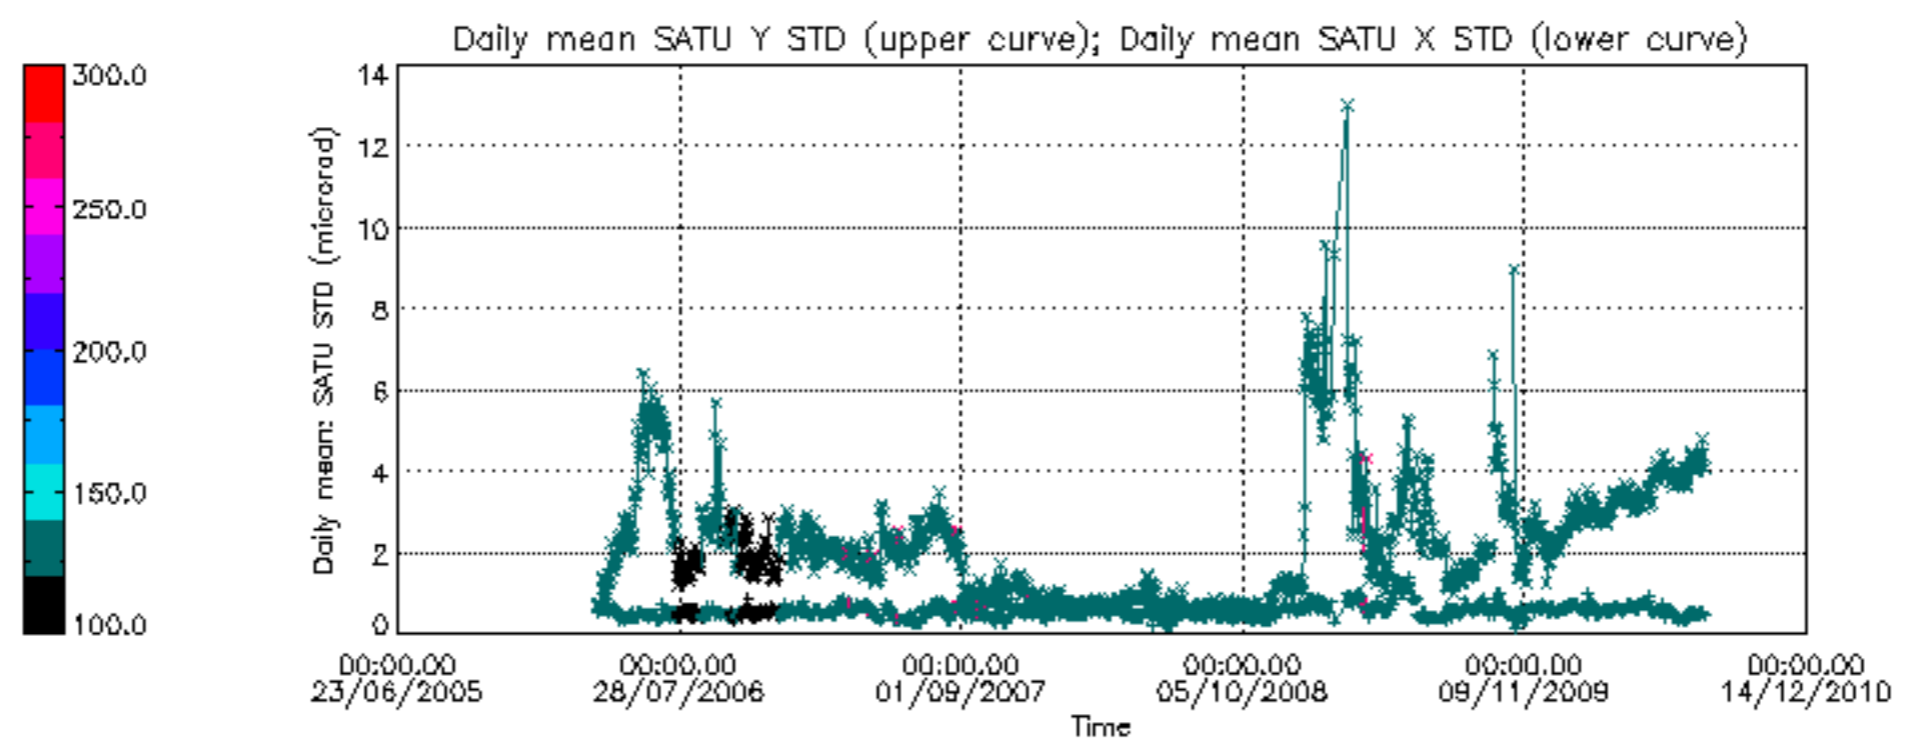

Tangent altitude at which the star is lost

Tangent altitude at which the star is lost

/nas3/ENVISAT/GOMOS/GOM\_NL\_\_0P/GOM\_NL\_\_0PNPDE20100701\_002828\_000055612090\_00431\_43571\_0355.N1

1; -536.4; 01-JUL-2010 00:28:28; Dark ; 59.0; 0; ; 0.00; 0;occ; 118; 0;43571  
 2; 94.6; 01-JUL-2010 00:38:59; Dark ; 52.5; 84; Alp Phe ; 2.40; 4500;occ; 105; 0;43572  
 3; 483.7; 01-JUL-2010 00:45:28; Dark ; 56.5; 63; Bet Gru ; 2.15; 2800;occ; 113; 0;43572  
 4; 600.1; 01-JUL-2010 00:47:24; Dark ; 47.0; 31; Alp Gru ; 1.73; 15200;occ; 94; 0;43572  
 5; 743.9; 01-JUL-2010 00:49:48; Dark ; 40.5; 45; Alp Pav ; 1.94; 26000;occ; 81; 0;43572  
 6; 1314.0; 01-JUL-2010 00:59:18; Dark ; 49.0; 103; 38Zet Sgr ; 2.60; 9700;occ; 98; 0;43572  
 7; 1480.2; 01-JUL-2010 01:02:04; Bright; 46.5; 155; 41Pi Sgr ; 2.90; 6600;occ; 93; 0;43572  
 8; 1981.6; 01-JUL-2010 01:10:26; Bright; 37.5; 126; 60Bet Oph ; 2.77; 4250;occ; 75; 0;43572  
 9; 2121.8; 01-JUL-2010 01:12:46; Bright; 38.0; 59; 55Alp Oph ; 2.08; 8900;occ; 76; 0;43572  
 10; 2233.6; 01-JUL-2010 01:14:38; Bright; 47.5; 168; 17Zet Aql ; 2.99; 11000;occ; 95; 0;43572  
 11; 2652.9; 01-JUL-2010 01:21:37; Bright; 41.0; 5; 3Alp Lyr ; 0.03; 11000;occ; 82; 0;43572  
 12; 2809.4; 01-JUL-2010 01:24:14; Bright; 36.0; 130; 23Bet Dra ; 2.80; 5800;occ; 72; 0;43572  
 13; 2925.2; 01-JUL-2010 01:26:09; Bright; 40.0; 144; 18Del Cyg ; 2.86; 11000;occ; 80; 0;43572  
 14; 3345.6; 01-JUL-2010 01:33:10; Bright; 45.5; 89; 5Alp Cep ; 2.45; 8000;occ; 91; 0;43572  
 15; 3786.1; 01-JUL-2010 01:40:30; Bright; 48.0; 74; 11Bet Cas ; 2.27; 6600;occ; 96; 0;43572  
 16; 3888.2; 01-JUL-2010 01:42:12; Bright; 50.0; 68; 18Alp Cas ; 2.22; 4500;occ; 100; 0;43572  
 17; 4062.4; 01-JUL-2010 01:45:07; Bright; 56.0; 160; 23Gam Per ; 2.93; 4700;occ; 112; 0;43572  
 18; 4266.8; 01-JUL-2010 01:48:31; Bright; 46.0; 73; 57Gam1And ; 2.26; 13100;occ; 92; 0;43572  
 19; 4424.1; 01-JUL-2010 01:51:08; Dark ; 49.5; 173; 4Bet Tri ; 3.00; 8900;occ; 99; 0;43572  
 20; 4678.5; 01-JUL-2010 01:55:23; Dark ; 60.5; 50; 13Alp Ari ; 2.01; 4250;occ; 121; 0;43572  
 21; 4976.2; 01-JUL-2010 02:00:20; Dark ; 48.5; 94; 92Alp Cet ; 2.53; 3100;occ; 97; 0;43572