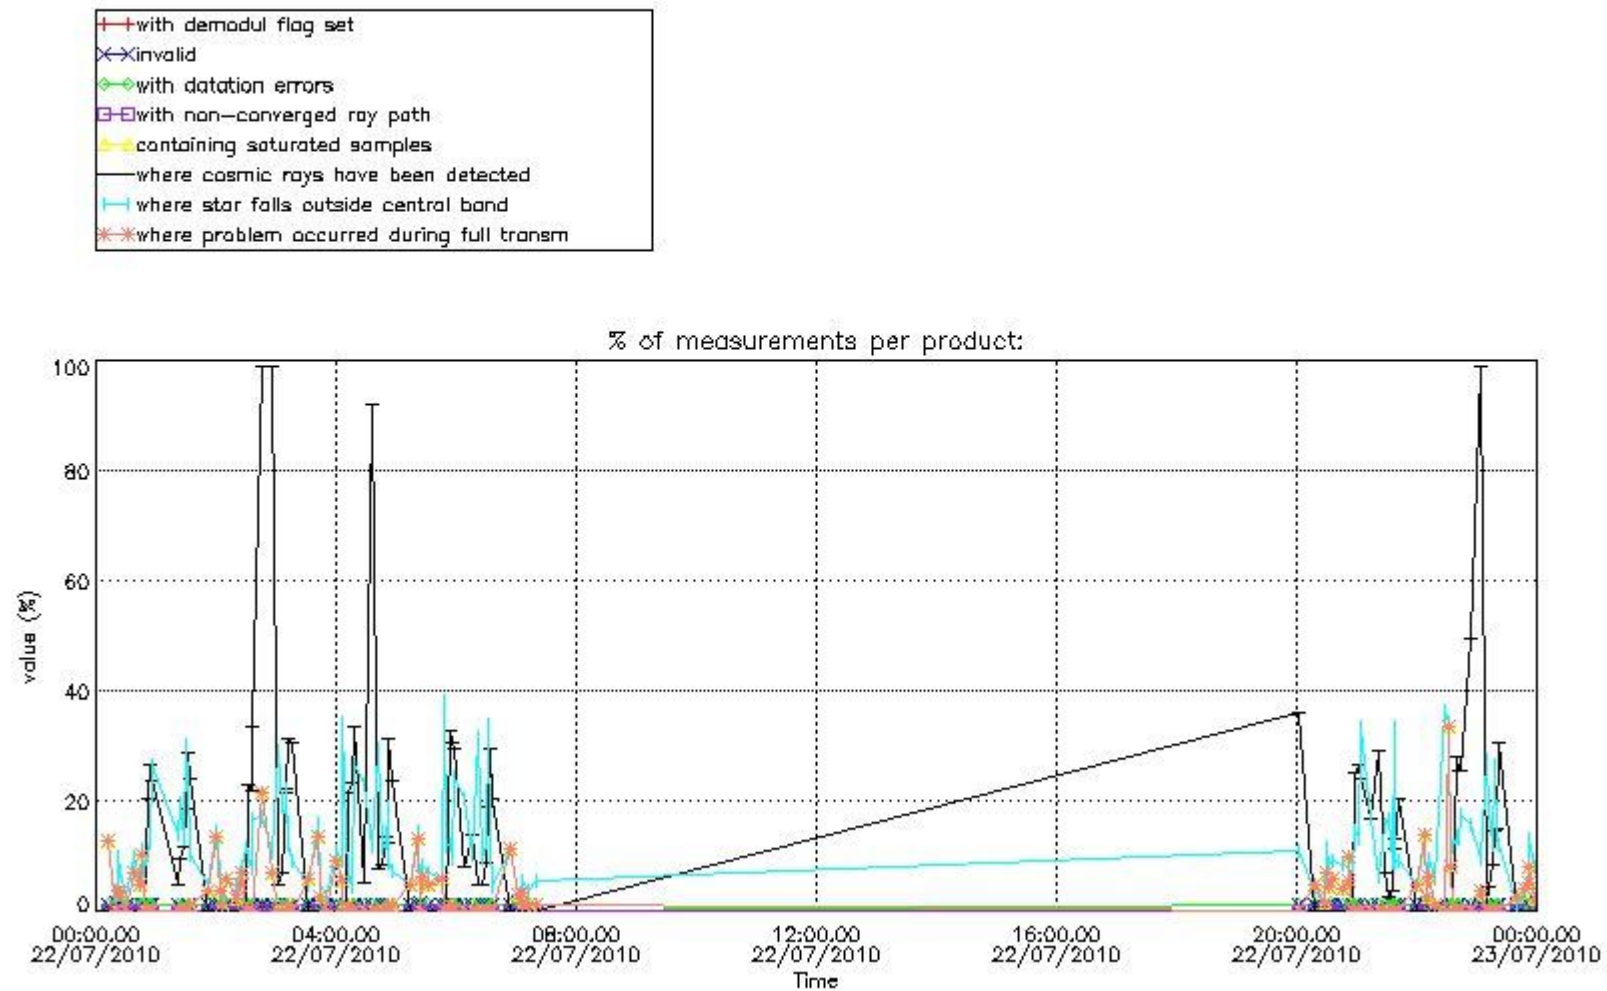

5. Demodulation flag and quality information monitoring

In this section it is presented the modulation information extracted from the pcd (product confidence data) at measurement level and information extracted from the Quality Summary dataset. Only products without errors (error flag in the MPH set to "0") are used.

5.1 Percentage of products during reporting period with:

At least one measurement with demodulation flag set:	43.7500 %
Reference spectrum computed from DB:	0.00000 %
Reference spectrum with small number of measurements:	0.00000 %
SATU data not used:	0.00000 %

5.2 Plot quality information per product (time dependant)

5.3 Plot quality information per product (world map)