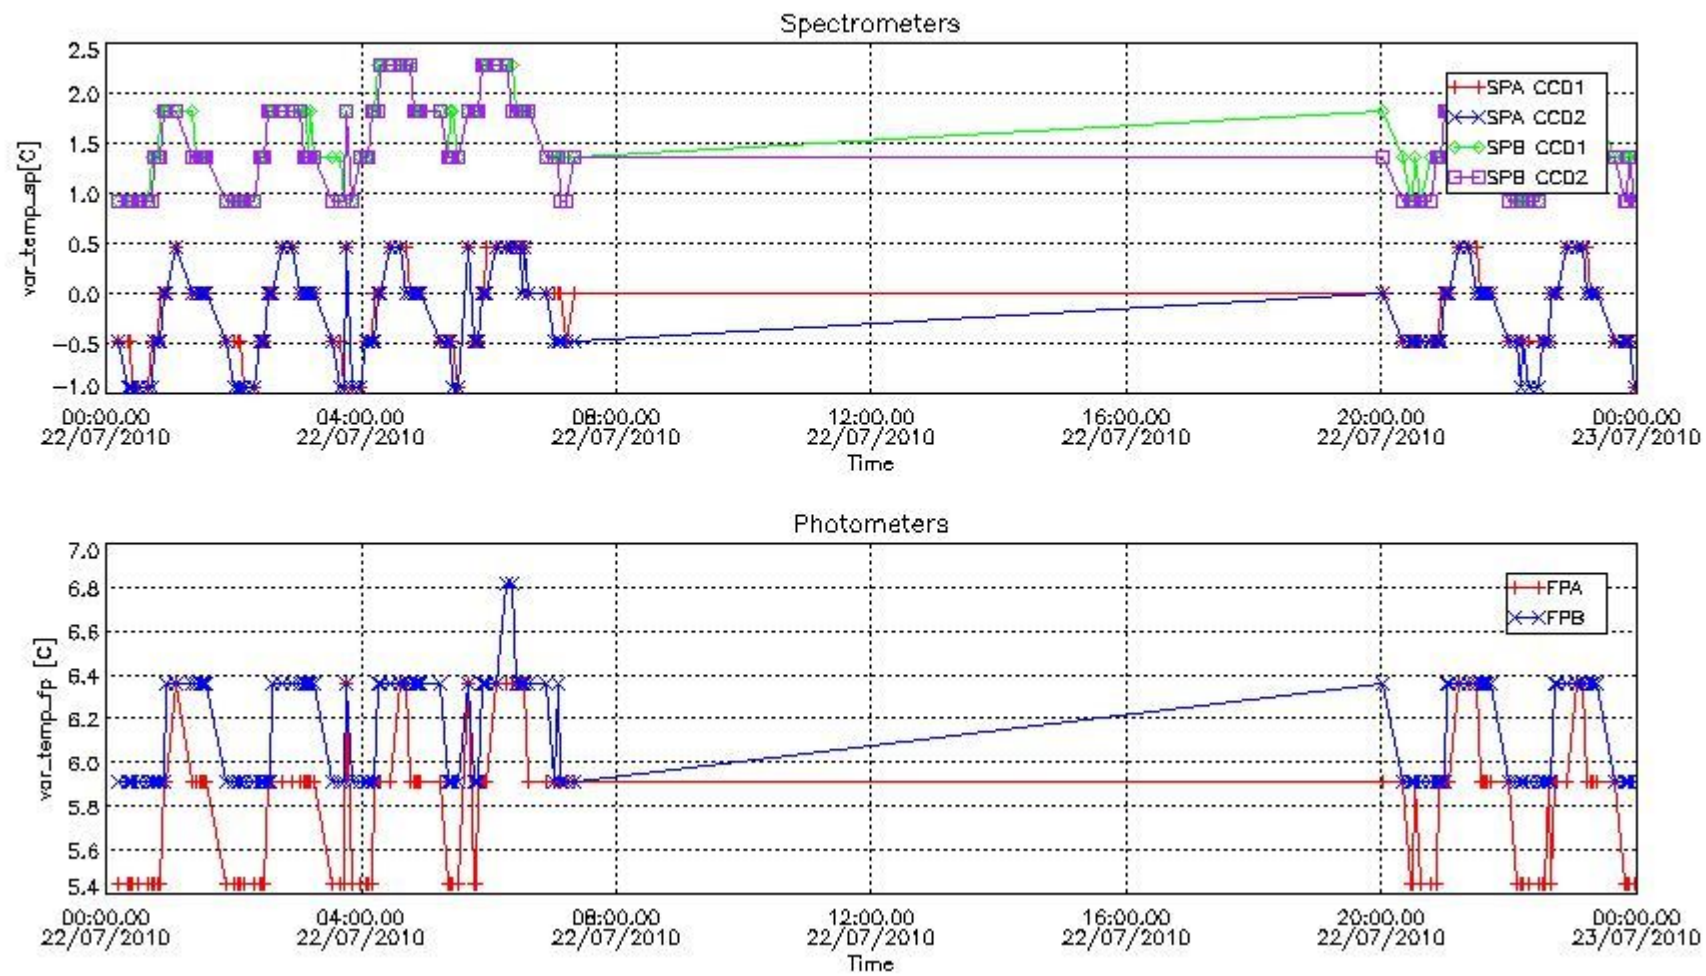

129	GOM_TRA_1PNPDE20100722_235101_000000412091_00245_43886_8841.N1	22-JUL-2010 23:51:01	Bright	40.500	144	18Del Cyg	2.8600	11000.	81	43886	No
130	GOM_TRA_1PNPDE20100722_235250_000000502091_00245_43886_8842.N1	22-JUL-2010 23:52:50	Bright	50.000	19	50Alp Cyg	1.2460	10500.	100	43886	No
131	GOM_TRA_1PNPDE20100722_235802_000000432091_00245_43886_8843.N1	22-JUL-2010 23:58:02	Bright	43.000	89	5Alp Cep	2.4510	8000.0	86	43886	No

3. Plot of GOMOS spectrometers and photometers temperatures from level 1b data

4. Overview of dark signal processing per product

The Dark Charge (DC) is a temperature-dependant signal added to the useful measurements and it is therefore subtracted from them during the processing. There are two phenomena that produce a continuous increase of the DC: the "hot pixels" (a pixel is "hot" when its DC exceeds by a significant amount its value measured on ground at the same temperature) and the "Random Telegraphic Signal" (abrupt change positive or negative of the CCD pixel signal, random in time, affecting only the DC part of the signal and not the photon generated signal).

In this section a list of products that did not use the Dark Sky Area (DSA) observation for the DC computation is given. It is also provided the mean DC plot per product for dark limb products with no error flag set.

4.1 These products did not use the DSA observation for DC computation:

Product name	DC information
GOM_TRA_1PNPDE20100722_200130_000000502091_00243_43884_8788.N1	DC map used
GOM_TRA_1PNPDE20100722_201854_000000412091_00243_43884_8789.N1	DC map used
GOM_TRA_1PNPDE20100722_202705_000000362091_00243_43884_8790.N1	DC map used
GOM_TRA_1PNPDE20100722_202950_000000432091_00243_43884_8791.N1	DC map used
GOM_TRA_1PNPDE20100722_203140_000000482091_00243_43884_8792.N1	DC map used
GOM_TRA_1PNPDE20100722_203651_000000442091_00243_43884_8793.N1	DC map used
GOM_TRA_1PNPDE20100722_204647_000000492091_00243_43884_8794.N1	DC map used