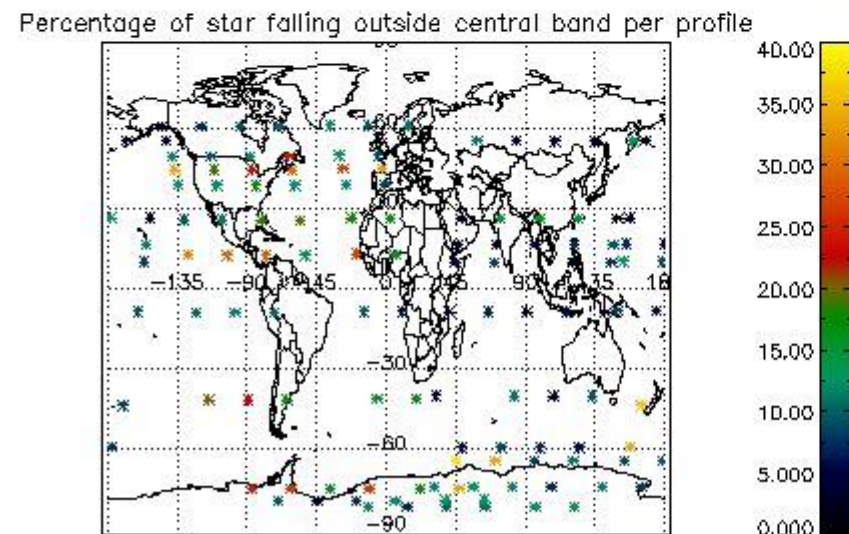

6. Statistics and plot of tangent altitude of the last measurement (DARK & BRIGHT products without errors)

6.1 Statistics on tangent altitude lost:

Statistics	DARK	BRIGHT	TWILIGHT
Mean:	12.246	19.170	15.477
St. deviation:	4.9168	4.8463	3.7034
Maximum:	20.900	26.835	19.689
Minimum:	4.8938	3.6236	8.1269
Number of data:	21.000	63.000	7.0000

6.2 Plot for DARK limb products