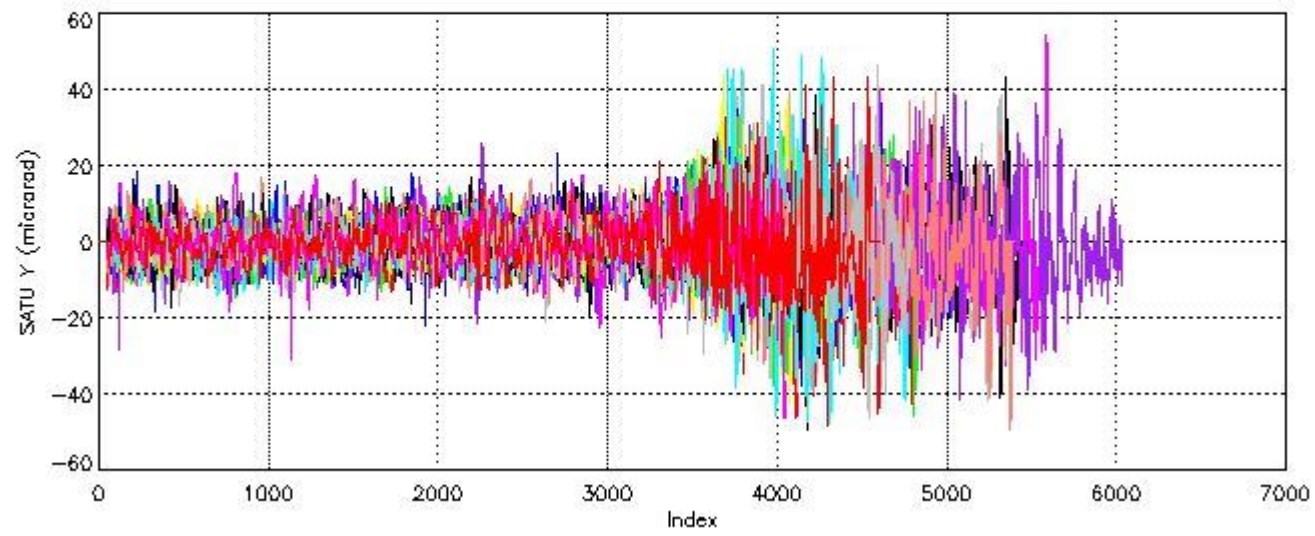

7.2 Statistics on SATU Noise Equivalent Angle (NEA) for DARK (D) and BRIGHT (B) products above 105 kms

The Star Acquisition and Tracking Unit (it is the CCD that tracks the star while it is occulted) Noise Equivalent Angle consists of the statistical angular variation of the SATU data above the atmosphere.

Statistics (in microradians) above 105 km are computed for every occultation, giving four values per occultation: one in the 'X' direction and one in the 'Y' direction for dark and bright limbs. A mean value per day in every direction and limb is calculated and monitored in order to assess instrument performance in terms of star pointing.

7.2.1 SATU NEA Statistics (table)

Statistics	SATU X (D)	SATU Y (D)	SATU X (B)	SATU Y (B)
Mean:	0.15187	-0.84763	0.22691	-0.51683
St. deviation:	0.52436	4.3899	0.73309	4.1454
Maximum:	4.1000	18.500	7.3000	15.800
Minimum:	-7.7000	-28.500	-6.2000	-17.800