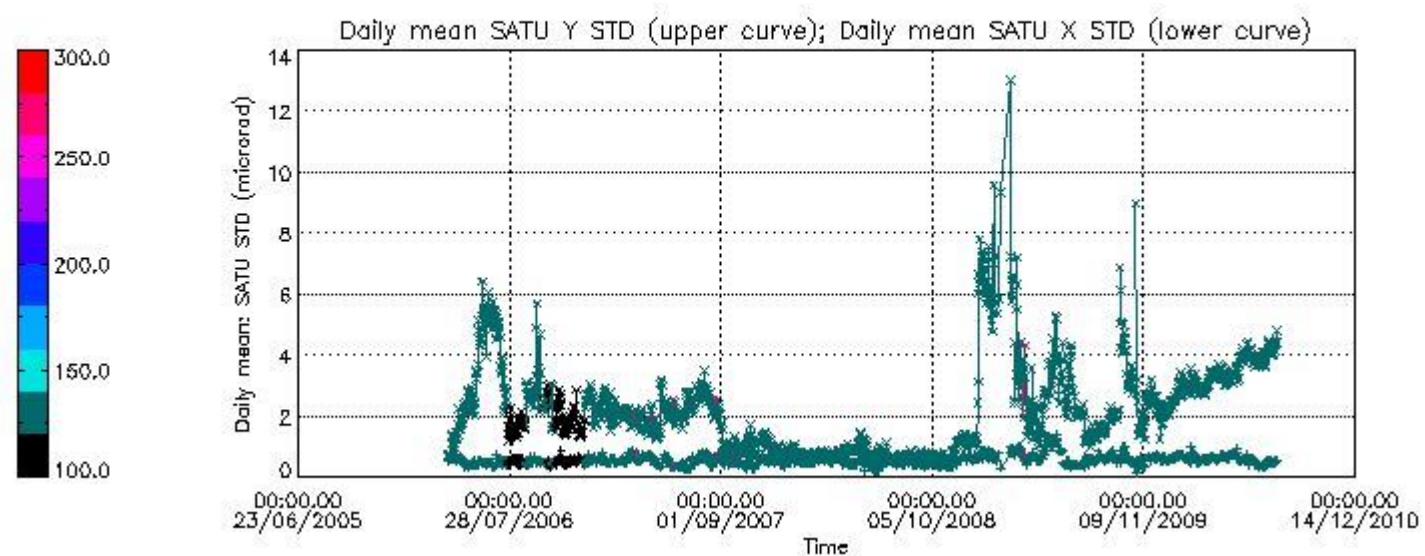

Number of data:	22000.	22000.	52350.	52350.

7.2.2 Trend of daily SATU NEA St. deviation since 1st April 2006 (dark limb)

The long term trend of the SATU 'X' and 'Y' standard deviations should be constant during the whole mission.

The colorbar represents the start tangent altitude (km) of the occultations.

Upper curve: STD of SATU Y axis

Lower curve: STD of SATU X axis

8. Auxiliary Data Files used for the production reported in section 2.4

The number reported in the third column indicates since which file (see list in section 2.4) the corresponding auxiliary file has been used. The fourth column is the date of those product files.

Type	Auxiliary Filename	Used since product	Used since product date
INST_PHYS_CHARACTERISTICS	GOM_INS_AXVIEC20091111_143220_20030716_120000_20500101_000000	1	21-JUL-2010 00:12:00
CALIBRATION_DATABASE	GOM_CAL_AXVIEC20100720_095840_20100718_000000_20500101_000000	1	21-JUL-2010 00:12:00
LEVEL-1B_PROC_CONFIG	GOM_PR1_AXVIEC20091111_145255_20020301_000000_20500101_000000	1	21-JUL-2010 00:12:00
STAR_CATALOGUE	GOM_CAT_AXVIEC20020121_161009_20020101_000000_20200101_000000	1	21-JUL-2010 00:12:00
STELLAR_SPECTRA_DATABANK	GOM_STS_AXVIEC20091111_151504_20020101_160000_20500101_000000	1	21-JUL-2010 00:12:00
ECMWF_FILE	AUX_ECF_AXNECM20100720_054113_20100720_210000_20100721_090000	1	21-JUL-2010 00:12:00
ECMWF_FILE	AUX_ECF_AXNECM20100720_172112_20100721_030000_20100721_150000	52	21-JUL-2010 04:31:31
ECMWF_FILE	AUX_ECF_AXNECM20100721_052115_20100721_150000_20100722_030000	73	21-JUL-2010 20:32:58
ECMWF_FILE	AUX_ECF_AXNECM20100721_054114_20100721_210000_20100722_090000	86	21-JUL-2010 21:44:43
OPTIONAL_ECMWF_FILE	MISSING	1	21-JUL-2010 00:12:00
ORBIT_DATA_FILE	DOR_NAV_OPNPDE20100720_235558_000054192091_00216_43857_0789.N1	1	21-JUL-2010 00:12:00
ORBIT_DATA_FILE	DOR_NAV_OPNPDE20100721_013137_000041442091_00217_43858_0790.N1	19	21-JUL-2010 01:37:24
ORBIT_DATA_FILE	DOR_NAV_OPNPDE20100721_024600_000057382091_00218_43859_0791.N1	32	21-JUL-2010 02:50:56
ORBIT_DATA_FILE	DOR_NAV_OPNPDE20100721_042657_000057382091_00219_43860_0792.N1	52	21-JUL-2010 04:31:31
ORBIT_DATA_FILE	DOR_NAV_OPNPDE20100721_202837_000041442091_00229_43870_0793.N1	73	21-JUL-2010 20:32:58
ORBIT_DATA_FILE	AUX_FPO_AXVPDS20100721_092114_20100720_190654_20100730_203308	86	21-JUL-2010 21:44:43
ORBIT_DATA_FILE	DOR_NAV_OPNPDE20100721_231839_000060572091_00230_43871_0795.N1	106	21-JUL-2010 23:25:19