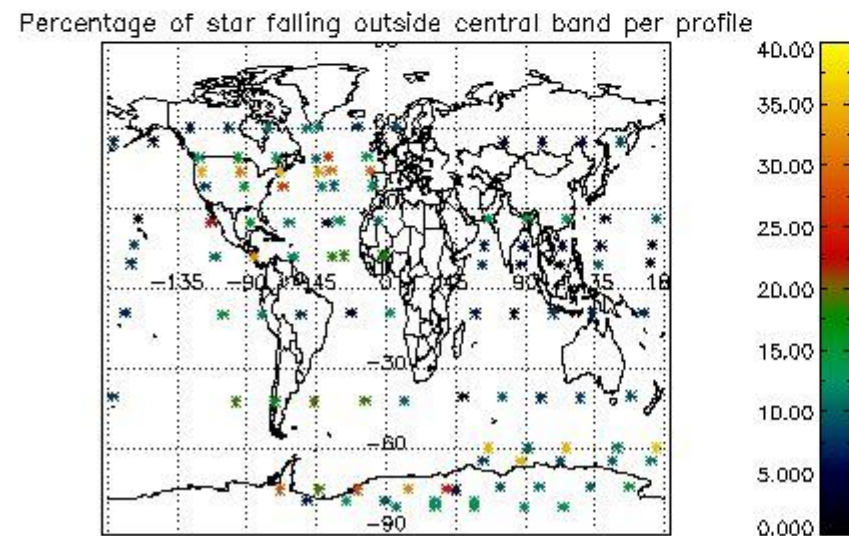

6. Statistics and plot of tangent altitude of the last measurement (DARK & BRIGHT products without errors)

6.1 Statistics on tangent altitude lost:

Statistics	DARK	BRIGHT	TWILIGHT
Mean:	15.153	19.124	12.039
St. deviation:	3.9428	5.3360	4.3846
Maximum:	21.853	29.467	18.619
Minimum:	4.8560	4.3206	5.7987
Number of data:	21.000	50.000	10.000

6.2 Plot for DARK limb products