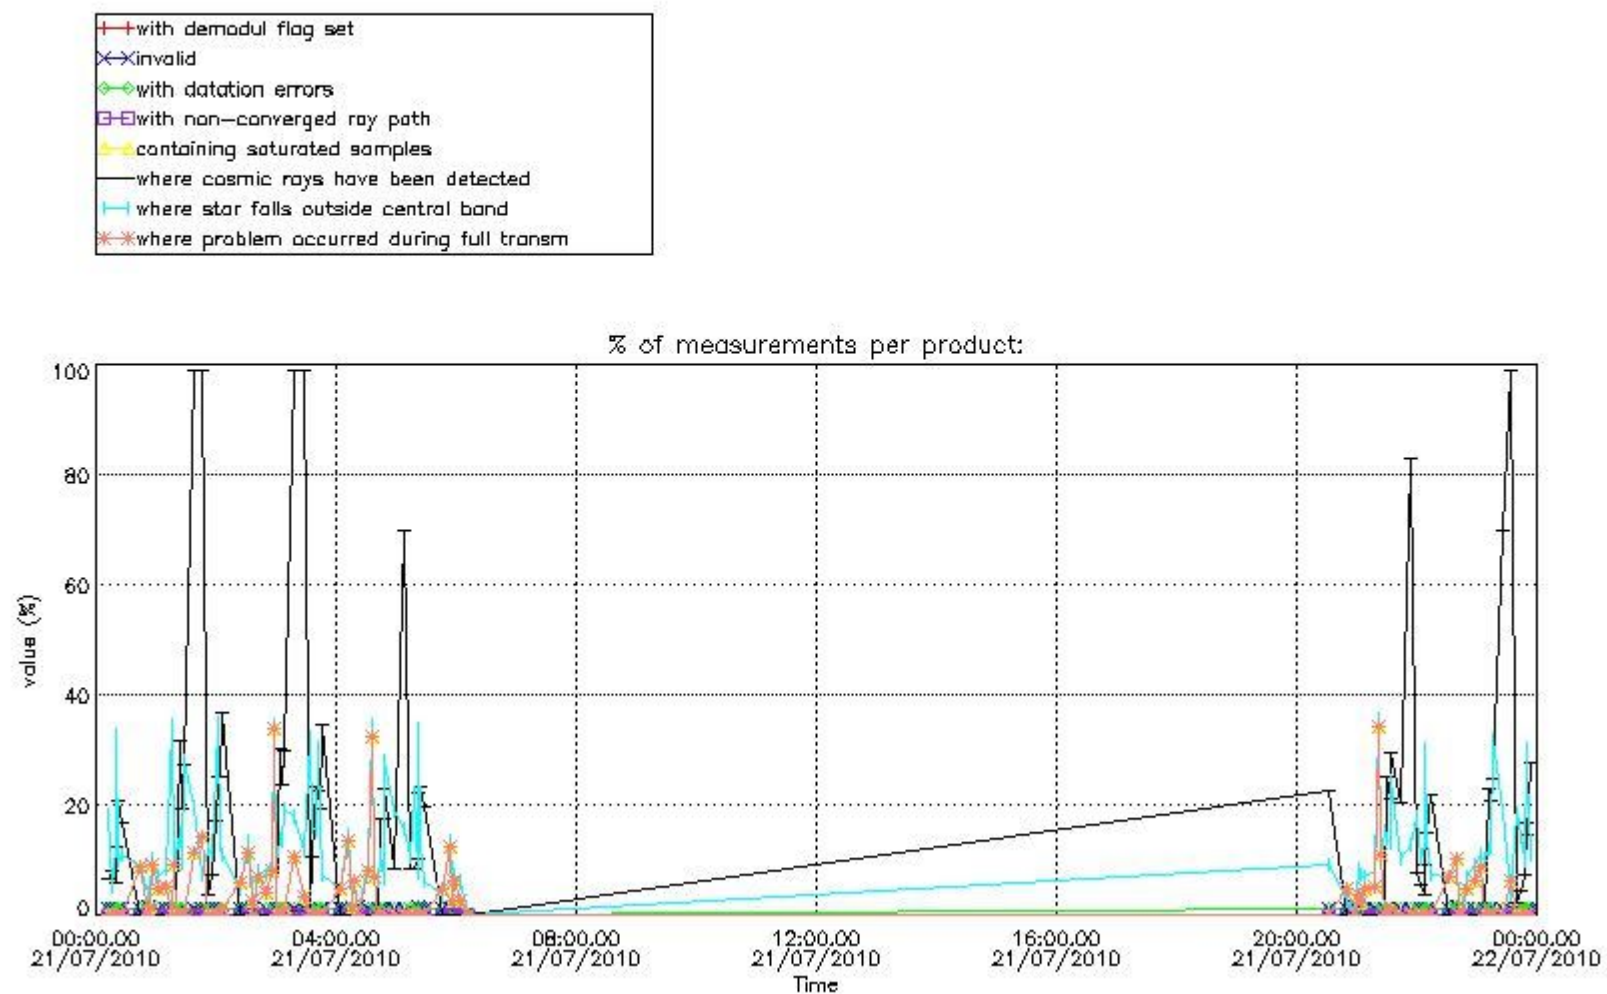

5.1 Percentage of products during reporting period with:

At least one measurement with demodulation flag set:	46.9027 %
Reference spectrum computed from DB:	0.00000 %
Reference spectrum with small number of measurements:	0.00000 %
SATU data not used:	0.00000 %

5.2 Plot quality information per product (time dependant)

5.3 Plot quality information per product (world map)