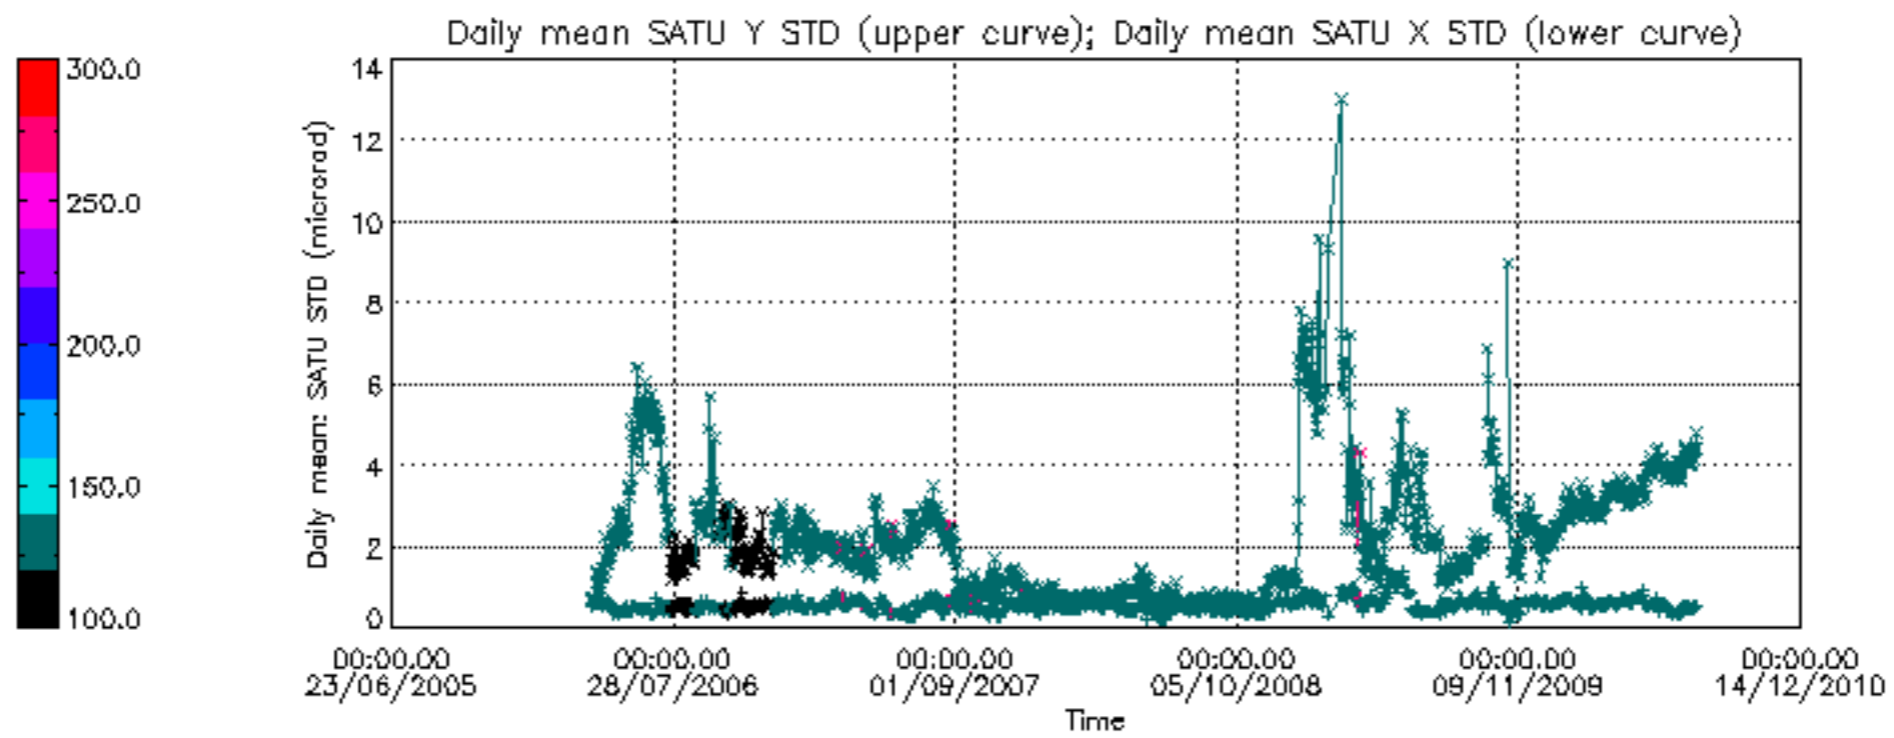

Tangent altitude at which the star is lost

Tangent altitude at which the star is lost

/nas3/ENVISAT/GOMOS/GOM_NL__0P/GOM_NL__0PNPDE20100701_002828_000055612090_00431_43571_0355.N1

1; -536.4; 01-JUL-2010 00:28:28; Dark ; 59.0; 0; ; 0.00; 0;occ; 118; 0;43571
2; 94.6; 01-JUL-2010 00:38:59; Dark ; 52.5; 84; Alp Phe ; 2.40; 4500;occ; 105; 0;43572
3; 483.7; 01-JUL-2010 00:45:28; Dark ; 56.5; 63; Bet Gru ; 2.15; 2800;occ; 113; 0;43572
4; 600.1; 01-JUL-2010 00:47:24; Dark ; 47.0; 31; Alp Gru ; 1.73; 15200;occ; 94; 0;43572
5; 743.9; 01-JUL-2010 00:49:48; Dark ; 40.5; 45; Alp Pav ; 1.94; 26000;occ; 81; 0;43572
6; 1314.0; 01-JUL-2010 00:59:18; Dark ; 49.0; 103; 38Zet Sgr ; 2.60; 9700;occ; 98; 0;43572
7; 1480.2; 01-JUL-2010 01:02:04; Bright; 46.5; 155; 41Pi Sgr ; 2.90; 6600;occ; 93; 0;43572
8; 1981.6; 01-JUL-2010 01:10:26; Bright; 37.5; 126; 60Bet Oph ; 2.77; 4250;occ; 75; 0;43572
9; 2121.8; 01-JUL-2010 01:12:46; Bright; 38.0; 59; 55Alp Oph ; 2.08; 8900;occ; 76; 0;43572
10; 2233.6; 01-JUL-2010 01:14:38; Bright; 47.5; 168; 17Zet Aql ; 2.99; 11000;occ; 95; 0;43572
11; 2652.9; 01-JUL-2010 01:21:37; Bright; 41.0; 5; 3Alp Lyr ; 0.03; 11000;occ; 82; 0;43572
12; 2809.4; 01-JUL-2010 01:24:14; Bright; 36.0; 130; 23Bet Dra ; 2.80; 5800;occ; 72; 0;43572
13; 2925.2; 01-JUL-2010 01:26:09; Bright; 40.0; 144; 18Del Cyg ; 2.86; 11000;occ; 80; 0;43572
14; 3345.6; 01-JUL-2010 01:33:10; Bright; 45.5; 89; 5Alp Cep ; 2.45; 8000;occ; 91; 0;43572
15; 3786.1; 01-JUL-2010 01:40:30; Bright; 48.0; 74; 11Bet Cas ; 2.27; 6600;occ; 96; 0;43572
16; 3888.2; 01-JUL-2010 01:42:12; Bright; 50.0; 68; 18Alp Cas ; 2.22; 4500;occ; 100; 0;43572
17; 4062.4; 01-JUL-2010 01:45:07; Bright; 56.0; 160; 23Gam Per ; 2.93; 4700;occ; 112; 0;43572
18; 4266.8; 01-JUL-2010 01:48:31; Bright; 46.0; 73; 57Gam1And ; 2.26; 13100;occ; 92; 0;43572
19; 4424.1; 01-JUL-2010 01:51:08; Dark ; 49.5; 173; 4Bet Tri ; 3.00; 8900;occ; 99; 0;43572
20; 4678.5; 01-JUL-2010 01:55:23; Dark ; 60.5; 50; 13Alp Ari ; 2.01; 4250;occ; 121; 0;43572
21; 4976.2; 01-JUL-2010 02:00:20; Dark ; 48.5; 94; 92Alp Cet ; 2.53; 3100;occ; 97; 0;43572