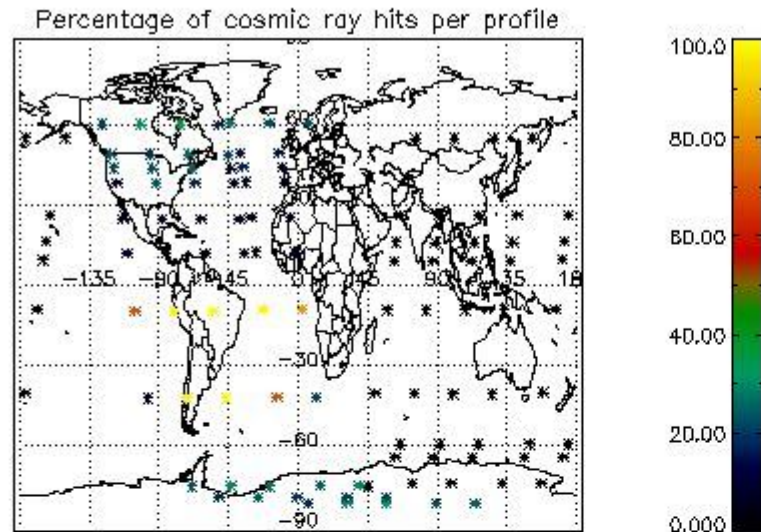

6. Statistics and plot of tangent altitude of the last measurement (DARK & BRIGHT products without errors)

6.1 Statistics on tangent altitude lost:

Statistics	DARK	BRIGHT	TWILIGHT
Mean:	15.153	19.124	12.039
St. deviation:	3.9428	5.3360	4.3846
Maximum:	21.853	29.467	18.619
Minimum:	4.8560	4.3206	5.7987
Number of data:	21.000	50.000	10.000

6.2 Plot for DARK limb products