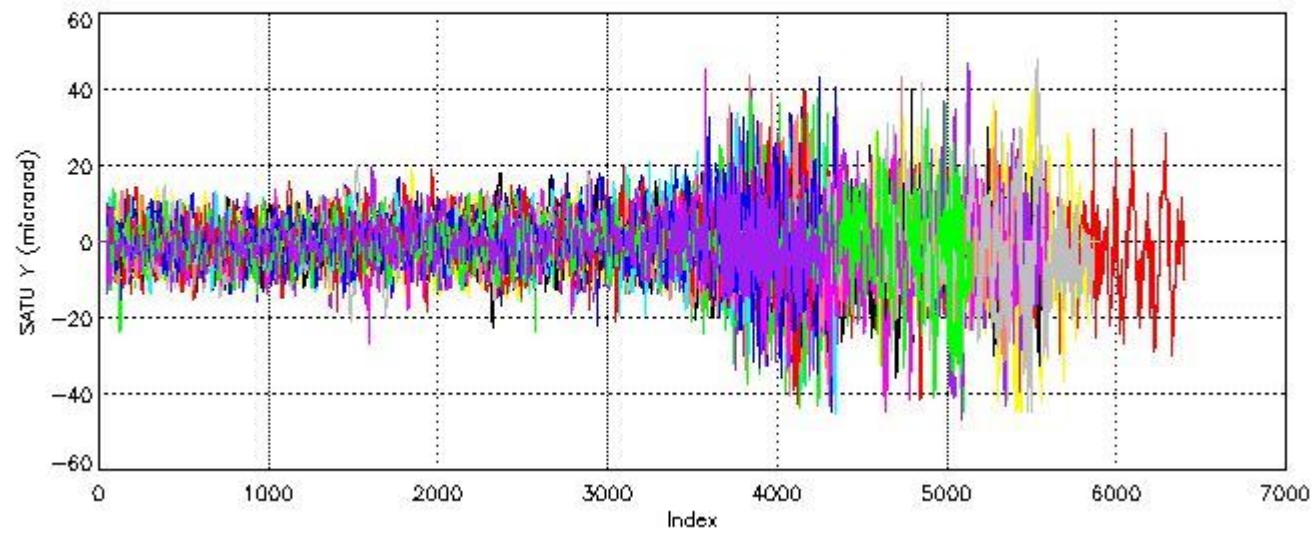

7.2 Statistics on SATU Noise Equivalent Angle (NEA) for DARK (D) and BRIGHT (B) products above 105 kms

The Star Acquisition and Tracking Unit (it is the CCD that tracks the star while it is occulted) Noise Equivalent Angle consists of the statistical angular variation of the SATU data above the atmosphere. Statistics (in microradians) above 105 km are computed for every occultation, giving four values per occultation: one in the 'X' direction and one in the 'Y' direction for dark and bright limbs. A mean value per day in every direction and limb is calculated and monitored in order to assess instrument performance in terms of star pointing.

7.2.1 SATU NEA Statistics (table)

Statistics	SATU X (D)	SATU Y (D)	SATU X (B)	SATU Y (B)
Mean:	0.18235	-0.66329	0.21399	-0.43879
St. deviation:	0.51659	4.4213	0.82501	4.3484
Maximum:	4.1000	14.500	6.1000	20.300
Minimum:	-9.4000	-23.600	-5.7000	-19.800