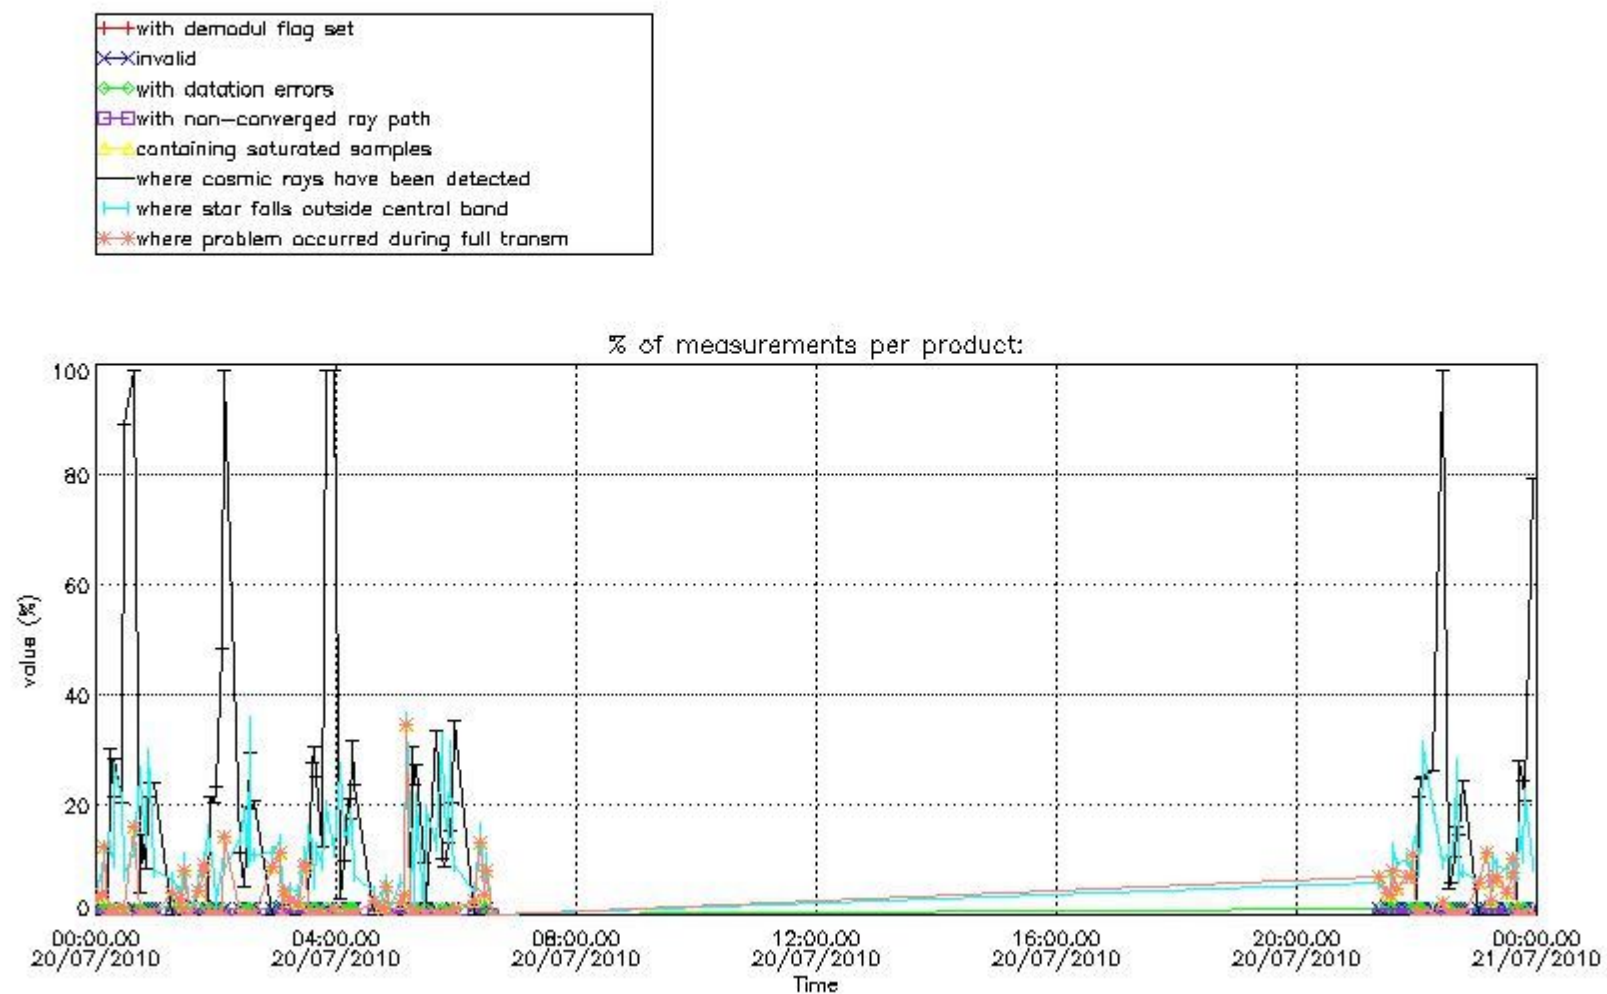

5.1 Percentage of products during reporting period with:

At least one measurement with demodulation flag set:	45.6897 %
Reference spectrum computed from DB:	0.00000 %
Reference spectrum with small number of measurements:	0.00000 %
SATU data not used:	0.00000 %

5.2 Plot quality information per product (time dependant)

5.3 Plot quality information per product (world map)