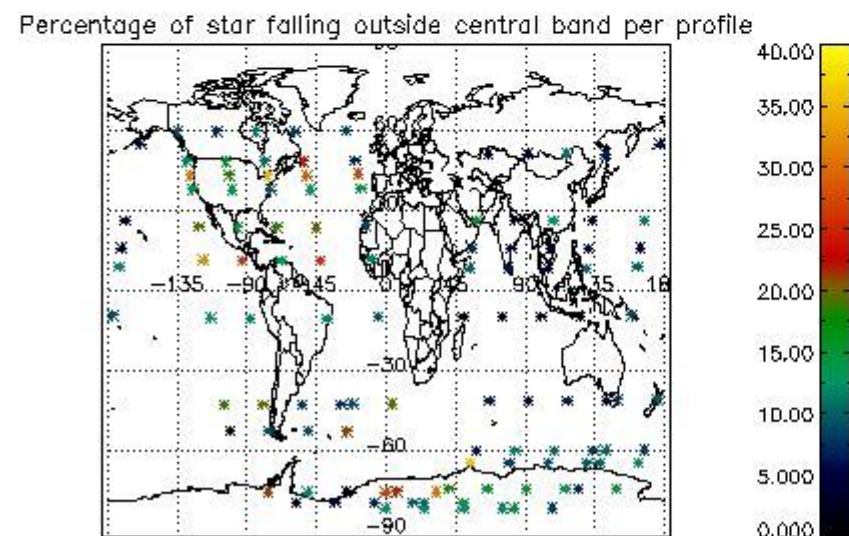

6. Statistics and plot of tangent altitude of the last measurement (DARK & BRIGHT products without errors)

6.1 Statistics on tangent altitude lost:

Statistics	DARK	BRIGHT	TWILIGHT
Mean:	14.966	20.041	14.591
St. deviation:	5.0214	4.1704	5.0926
Maximum:	29.543	30.842	21.612
Minimum:	4.4764	3.9774	6.1004
Number of data:	24.000	54.000	12.000

6.2 Plot for DARK limb products