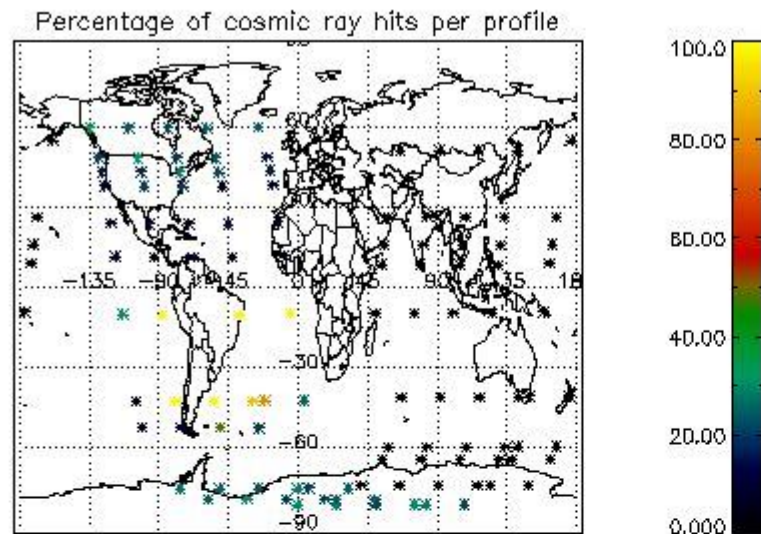

6. Statistics and plot of tangent altitude of the last measurement (DARK & BRIGHT products without errors)

6.1 Statistics on tangent altitude lost:

Statistics	DARK	BRIGHT	TWILIGHT
Mean:	14.966	20.041	14.591
St. deviation:	5.0214	4.1704	5.0926
Maximum:	29.543	30.842	21.612
Minimum:	4.4764	3.9774	6.1004
Number of data:	24.000	54.000	12.000

6.2 Plot for DARK limb products