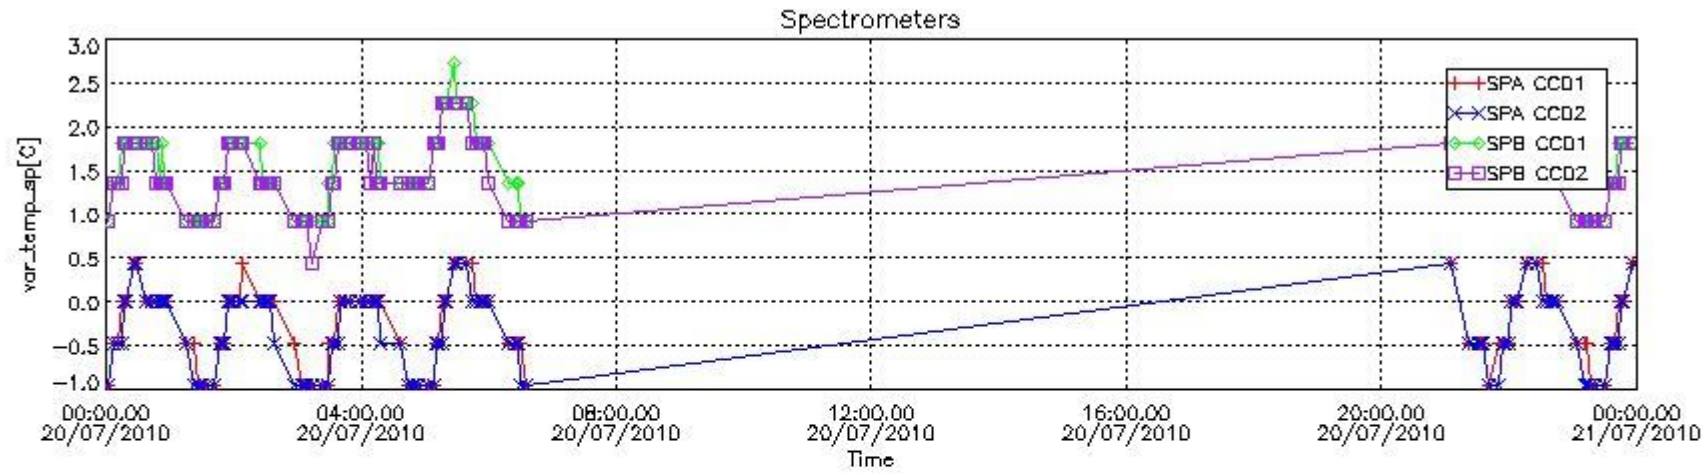

4. Overview of dark signal processing per product

The Dark Charge (DC) is a temperature-dependant signal added to the useful measurements and it is therefore subtracted from them during the processing. There are two phenomena that produce a continuous increase of the DC: the "hot pixels" (a pixel is "hot" when its DC exceeds by a significant amount its value measured on ground at the same temperature) and the "Random Telegraphic Signal" (abrupt change positive or negative of the CCD pixel signal, random in time, affecting only the DC part of the signal and not the photon generated signal).

In this section a list of products that did not use the Dark Sky Area (DSA) observation for the DC computation is given. It is also provided the mean DC plot per product for dark limb products with no error flag set.

4.1 These products did not use the DSA observation for DC computation:

Product name	DC information
GOM_TRA_1PNPDE20100720_210426_000000512091_00215_43856_8265.N1	DC map with no T dep.
GOM_TRA_1PNPDE20100720_212214_000000442091_00215_43856_8266.N1	DC map used
GOM_TRA_1PNPDE20100720_213022_000000372091_00215_43856_8267.N1	DC map used
GOM_TRA_1PNPDE20100720_213315_000000412091_00215_43856_8268.N1	DC map used
GOM_TRA_1PNPDE20100720_213514_000000512091_00215_43856_8269.N1	DC map used
GOM_TRA_1PNPDE20100720_214020_000000442091_00215_43856_8270.N1	DC map used
GOM_TRA_1PNPDE20100720_214910_000000502091_00215_43856_8271.N1	DC map used
GOM_TRA_1PNPDE20100720_215436_000000442091_00215_43856_8272.N1	DC map used
GOM_TRA_1PNPDE20100720_215601_000000462091_00215_43856_8273.N1	DC map used
GOM_TRA_1PNPDE20100720_215903_000000532091_00215_43856_8274.N1	DC map used
GOM_TRA_1PNPDE20100720_220208_000000442091_00215_43856_8275.N1	DC map used
GOM_TRA_1PNPDE20100720_220450_000000492091_00215_43856_8276.N1	DC map used
GOM_TRA_1PNPDE20100720_220625_000000542091_00215_43856_8277.N1	DC map used