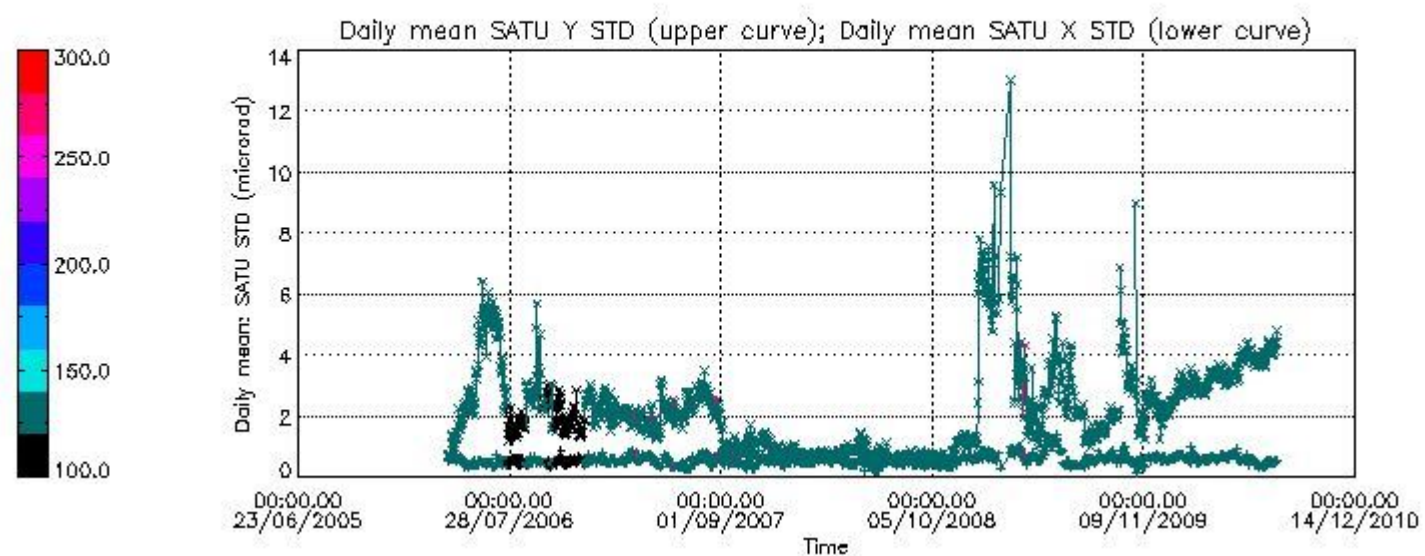

Number of data:	26200.	26200.	56500.	56500.

7.2.2 Trend of daily SATU NEA St. deviation since 1st April 2006 (dark limb)

The long term trend of the SATU 'X' and 'Y' standard deviations should be constant during the whole mission.

The colorbar represents the start tangent altitude (km) of the occultations.

Upper curve: STD of SATU Y axis

Lower curve: STD of SATU X axis

8. Auxiliary Data Files used for the production reported in section 2.4

The number reported in the third column indicates since which file (see list in section 2.4) the corresponding auxiliary file has been used. The fourth column is the date of those product files.

Type	Auxiliary Filename	Used since product	Used since product date
INST_PHYS_CHARACTERISTICS	GOM_INS_AXVIEC20091111_143220_20030716_120000_20500101_000000	1	20-JUL-2010 00:01:30
CALIBRATION_DATABASE	GOM_CAL_AXVIEC20100714_082217_20100712_000000_20500101_000000	1	20-JUL-2010 00:01:30
CALIBRATION_DATABASE	GOM_CAL_AXVIEC20100720_095840_20100718_000000_20500101_000000	84	20-JUL-2010 21:04:26
LEVEL-1B_PROC_CONFIG	GOM_PR1_AXVIEC20091111_145255_20020301_000000_20500101_000000	1	20-JUL-2010 00:01:30
STAR_CATALOGUE	GOM_CAT_AXVIEC20020121_161009_20020101_000000_20200101_000000	1	20-JUL-2010 00:01:30
STELLAR_SPECTRA_DATABANK	GOM_STS_AXVIEC20091111_151504_20020101_160000_20500101_000000	1	20-JUL-2010 00:01:30
ECMWF_FILE	AUX_ECF_AXNECM20100719_054114_20100719_210000_20100720_090000	1	20-JUL-2010 00:01:30
ECMWF_FILE	AUX_ECF_AXNECM20100719_172113_20100720_030000_20100720_150000	42	20-JUL-2010 03:22:41
ECMWF_FILE	AUX_ECA_AXNECM20100720_052114_20100719_210000_20100720_090000	63	20-JUL-2010 05:03:17
ECMWF_FILE	AUX_ECF_AXNECM20100720_054113_20100720_210000_20100721_090000	84	20-JUL-2010 21:04:26
OPTIONAL_ECMWF_FILE	MISSING	1	20-JUL-2010 00:01:30
ORBIT_DATA_FILE	DOR_NAV_OPNPDE20100719_224702_000057382091_00201_43842_0782.N1	1	20-JUL-2010 00:01:30
ORBIT_DATA_FILE	AUX_FPO_AXVPDS20100719_092113_20100718_182932_20100728_213622	9	20-JUL-2010 00:28:16
ORBIT_DATA_FILE	DOR_NAV_OPNPDE20100720_020337_000041442091_00203_43844_0784.N1	29	20-JUL-2010 02:06:05
ORBIT_DATA_FILE	DOR_NAV_OPNPDE20100720_031800_000057382091_00204_43845_0785.N1	42	20-JUL-2010 03:22:41
ORBIT_DATA_FILE	DOR_NAV_OPNPDE20100720_045857_000057382091_00205_43846_0786.N1	63	20-JUL-2010 05:03:17
ORBIT_DATA_FILE	DOR_NAV_OPNPDE20100720_210038_000041442091_00215_43856_0787.N1	84	20-JUL-2010 21:04:26
ORBIT_DATA_FILE	DOR_NAV_OPNPDE20100720_221501_000057382091_00215_43856_0788.N1	97	20-JUL-2010 22:16:11
ORBIT_DATA_FILE	DOR_NAV_OPNPDE20100720_235558_000054192091_00216_43857_0789.N1	117	20-JUL-2010 23:56:47