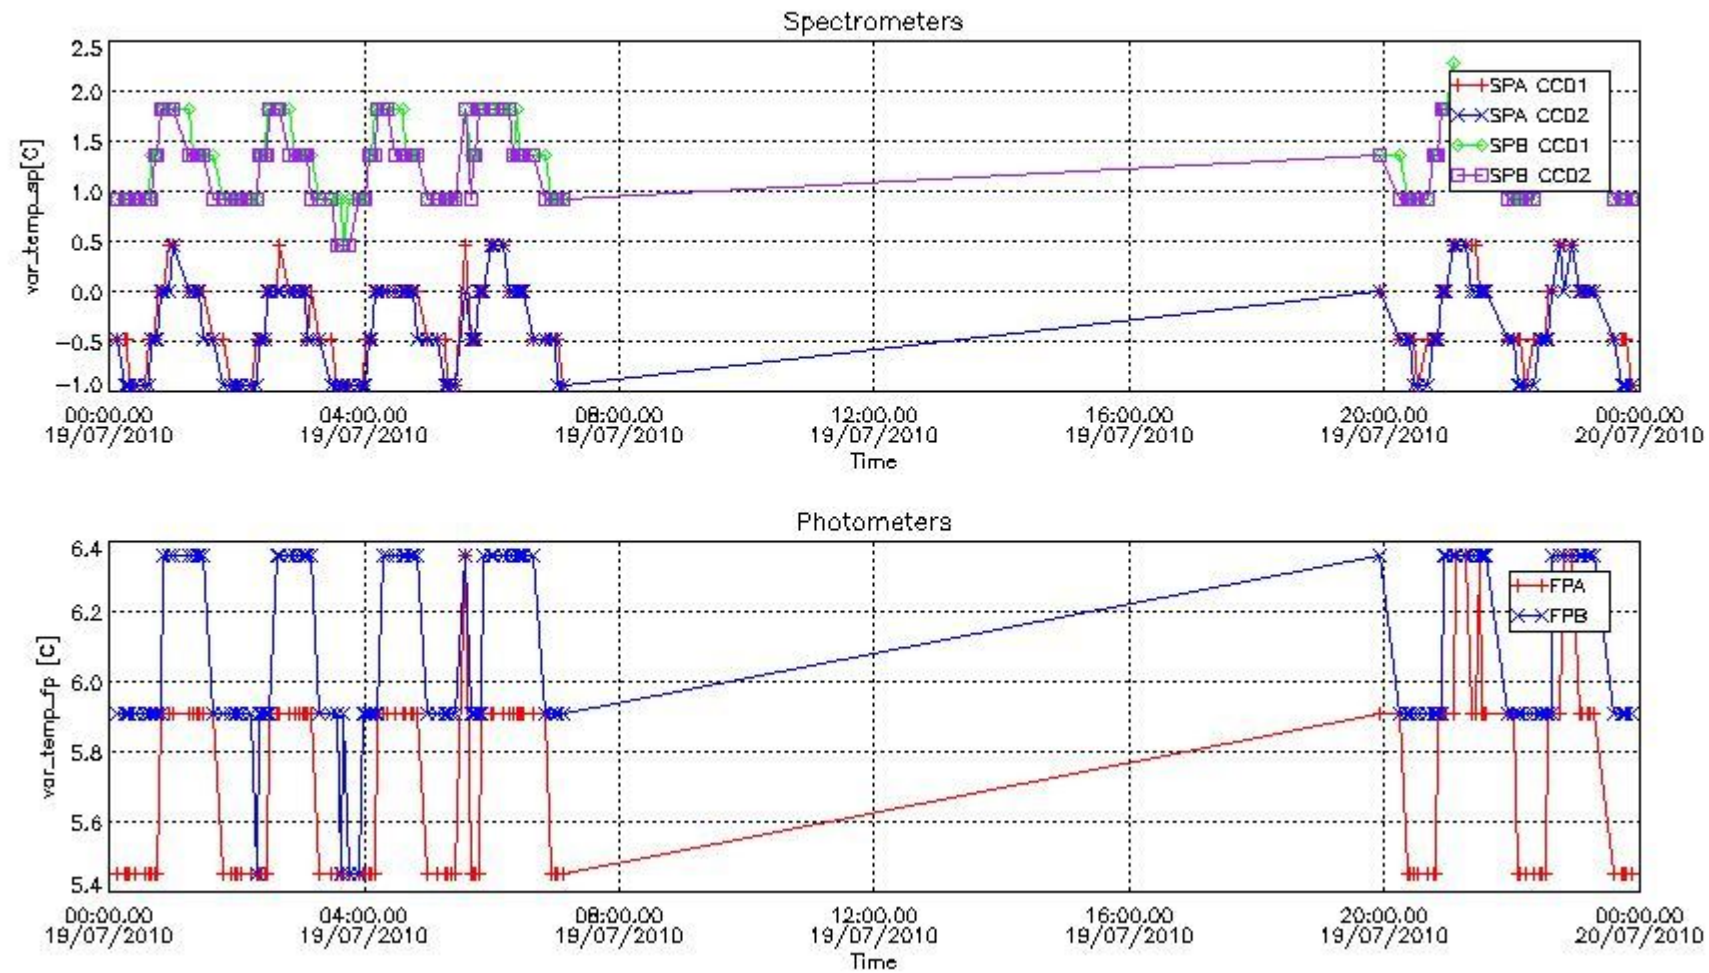

3. Plot of GOMOS spectrometers and photometers temperatures from level 1b data

4. Overview of dark signal processing per product

The Dark Charge (DC) is a temperature-dependant signal added to the useful measurements and it is therefore subtracted from them during the processing. There are two phenomena that produce a continuous increase of the DC: the "hot pixels" (a pixel is "hot" when its DC exceeds by a significant amount its value measured on ground at the same temperature) and the "Random Telegraphic Signal" (abrupt change positive or negative of the CCD pixel signal, random in time, affecting only the DC part of the signal and not the photon generated signal).

In this section a list of products that did not use the Dark Sky Area (DSA) observation for the DC computation is given. It is also provided the mean DC plot per product for dark limb products with no error flag set.