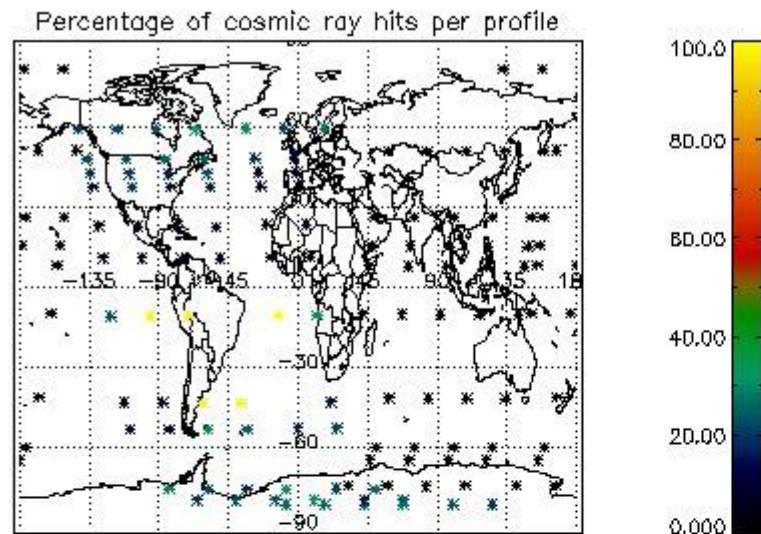

6. Statistics and plot of tangent altitude of the last measurement (DARK & BRIGHT products without errors)

6.1 Statistics on tangent altitude lost:

Statistics	DARK	BRIGHT	TWILIGHT
Mean:	14.131	19.412	15.763
St. deviation:	4.7188	4.1070	4.8305
Maximum:	21.017	30.194	21.320
Minimum:	5.5225	3.8979	7.9106
Number of data:	28.000	68.000	12.000

6.2 Plot for DARK limb products