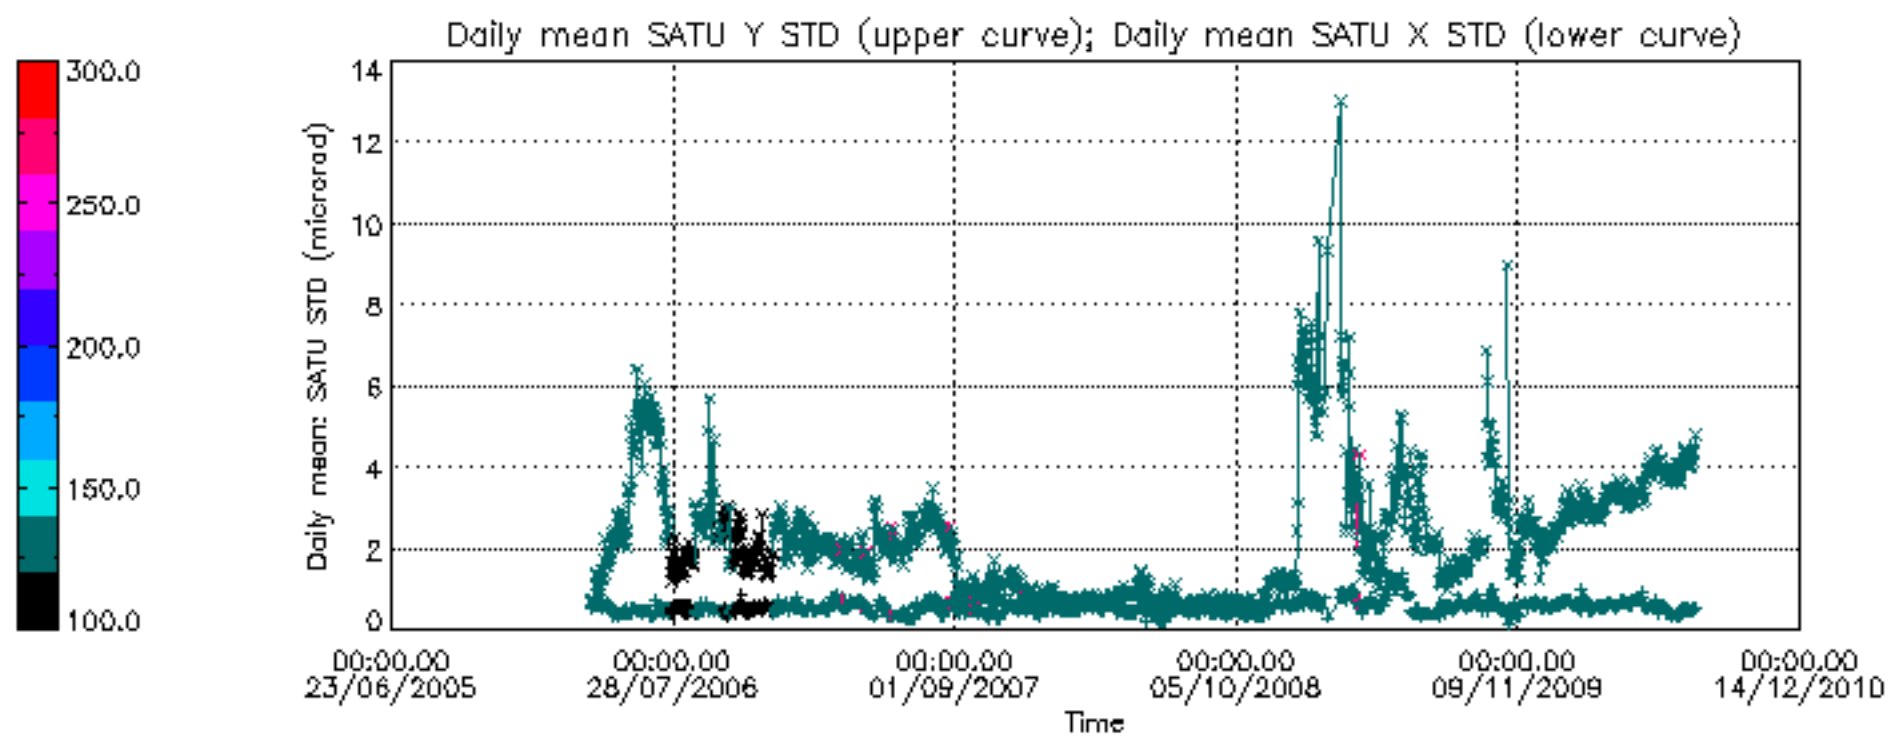

Tangent altitude at which the star is lost

Tangent altitude at which the star is lost

/nas3/ENVISAT/GOMOS/GOM_NL__0P/GOM_NL__0PNPDE20100701_002828_000055612090_00431_43571_0355.N1

1; -536.4; 01-JUL-2010 00:28:28; Dark ; 59.0; 0; ; 0.00; 0;occ; 118; 0;43571
 2; 94.6; 01-JUL-2010 00:38:59; Dark ; 52.5; 84; Alp Phe ; 2.40; 4500;occ; 105; 0;43572
 3; 483.7; 01-JUL-2010 00:45:28; Dark ; 56.5; 63; Bet Gru ; 2.15; 2800;occ; 113; 0;43572
 4; 600.1; 01-JUL-2010 00:47:24; Dark ; 47.0; 31; Alp Gru ; 1.73; 15200;occ; 94; 0;43572
 5; 743.9; 01-JUL-2010 00:49:48; Dark ; 40.5; 45; Alp Pav ; 1.94; 26000;occ; 81; 0;43572
 6; 1314.0; 01-JUL-2010 00:59:18; Dark ; 49.0; 103; 38Zet Sgr ; 2.60; 9700;occ; 98; 0;43572
 7; 1480.2; 01-JUL-2010 01:02:04; Bright; 46.5; 155; 41Pi Sgr ; 2.90; 6600;occ; 93; 0;43572
 8; 1981.6; 01-JUL-2010 01:10:26; Bright; 37.5; 126; 60Bet Oph ; 2.77; 4250;occ; 75; 0;43572
 9; 2121.8; 01-JUL-2010 01:12:46; Bright; 38.0; 59; 55Alp Oph ; 2.08; 8900;occ; 76; 0;43572
 10; 2233.6; 01-JUL-2010 01:14:38; Bright; 47.5; 168; 17Zet Aql ; 2.99; 11000;occ; 95; 0;43572
 11; 2652.9; 01-JUL-2010 01:21:37; Bright; 41.0; 5; 3Alp Lyr ; 0.03; 11000;occ; 82; 0;43572
 12; 2809.4; 01-JUL-2010 01:24:14; Bright; 36.0; 130; 23Bet Dra ; 2.80; 5800;occ; 72; 0;43572
 13; 2925.2; 01-JUL-2010 01:26:09; Bright; 40.0; 144; 18Del Cyg ; 2.86; 11000;occ; 80; 0;43572
 14; 3345.6; 01-JUL-2010 01:33:10; Bright; 45.5; 89; 5Alp Cep ; 2.45; 8000;occ; 91; 0;43572
 15; 3786.1; 01-JUL-2010 01:40:30; Bright; 48.0; 74; 11Bet Cas ; 2.27; 6600;occ; 96; 0;43572
 16; 3888.2; 01-JUL-2010 01:42:12; Bright; 50.0; 68; 18Alp Cas ; 2.22; 4500;occ; 100; 0;43572
 17; 4062.4; 01-JUL-2010 01:45:07; Bright; 56.0; 160; 23Gam Per ; 2.93; 4700;occ; 112; 0;43572
 18; 4266.8; 01-JUL-2010 01:48:31; Bright; 46.0; 73; 57Gam1And ; 2.26; 13100;occ; 92; 0;43572
 19; 4424.1; 01-JUL-2010 01:51:08; Dark ; 49.5; 173; 4Bet Tri ; 3.00; 8900;occ; 99; 0;43572
 20; 4678.5; 01-JUL-2010 01:55:23; Dark ; 60.5; 50; 13Alp Ari ; 2.01; 4250;occ; 121; 0;43572
 21; 4976.2; 01-JUL-2010 02:00:20; Dark ; 48.5; 94; 92Alp Cet ; 2.53; 3100;occ; 97; 0;43572