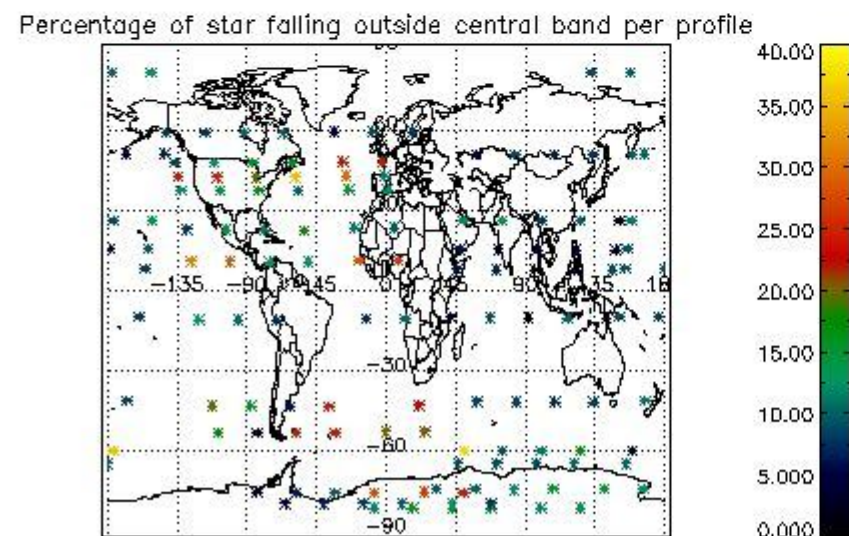

6. Statistics and plot of tangent altitude of the last measurement (DARK & BRIGHT products without errors)

6.1 Statistics on tangent altitude lost:

Statistics	DARK	BRIGHT	TWILIGHT
Mean:	14.131	19.412	15.763
St. deviation:	4.7188	4.1070	4.8305
Maximum:	21.017	30.194	21.320
Minimum:	5.5225	3.8979	7.9106
Number of data:	28.000	68.000	12.000

6.2 Plot for DARK limb products