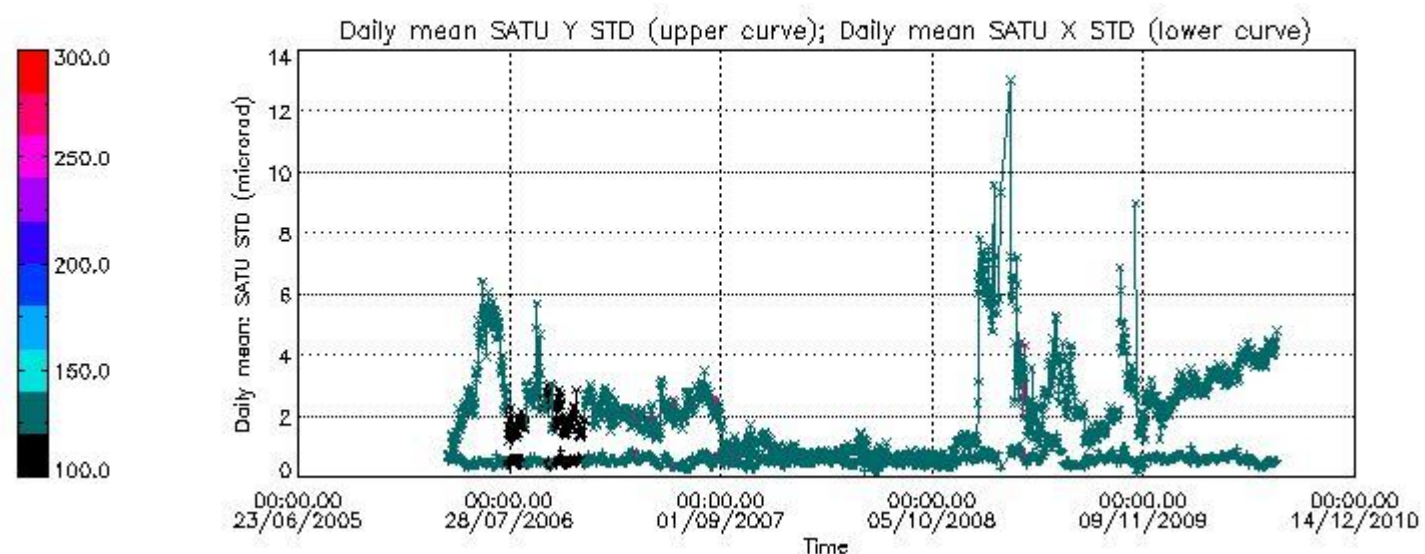

Number of data:	30800.	30800.	69850.	69850.

7.2.2 Trend of daily SATU NEA St. deviation since 1st April 2006 (dark limb)

The long term trend of the SATU 'X' and 'Y' standard deviations should be constant during the whole mission.

The colorbar represents the start tangent altitude (km) of the occultations.

Upper curve: STD of SATU Y axis
Lower curve: STD of SATU X axis

8. Auxiliary Data Files used for the production reported in section 2.4

The number reported in the third column indicates since which file (see list in section 2.4) the corresponding auxiliary file has been used. The fourth column is the date of those product files.

Type	Auxiliary Filename	Used since product	Used since product date
INST_PHYS_CHARACTERISTICS	GOM_INS_AXVIEC20091111_143220_20030716_120000_20500101_000000	1	19-JUL-2010 00:07:11
CALIBRATION_DATABASE	GOM_CAL_AXVIEC20100714_082217_20100712_000000_20500101_000000	1	19-JUL-2010 00:07:11
LEVEL-1B_PROC_CONFIG	GOM_PR1_AXVIEC20091111_145255_20020301_000000_20500101_000000	1	19-JUL-2010 00:07:11
STAR_CATALOGUE	GOM_CAT_AXVIEC20020121_161009_20020101_000000_20200101_000000	1	19-JUL-2010 00:07:11
STELLAR_SPECTRA_DATABANK	GOM_STS_AXVIEC20091111_151504_20020101_160000_20500101_000000	1	19-JUL-2010 00:07:11
ECMWF_FILE	AUX_ECF_AXNECM20100718_052115_20100718_210000_20100719_090000	1	19-JUL-2010 00:07:11
ECMWF_FILE	AUX_ECF_AXNECM20100718_172114_20100719_030000_20100719_150000	47	19-JUL-2010 03:40:34
ECMWF_FILE	AUX_ECA_AXNECM20100719_172113_20100719_090000_20100719_210000	93	19-JUL-2010 19:55:17
ECMWF_FILE	AUX_ECF_AXNECM20100719_054114_20100719_210000_20100720_090000	106	19-JUL-2010 21:04:14
OPTIONAL_ECMWF_FILE	MISSING	1	19-JUL-2010 00:07:11
ORBIT_DATA_FILE	DOR_NAV_OPNPDE20100718_231344_000057382091_00187_43828_0774.N1	1	19-JUL-2010 00:07:11
ORBIT_DATA_FILE	DOR_NAV_OPNPDE20100719_005441_000095642091_00188_43829_0775.N1	14	19-JUL-2010 00:59:45
ORBIT_DATA_FILE	DOR_NAV_OPNPDE20100719_033924_000063762091_00190_43831_0778.N1	47	19-JUL-2010 03:40:34
ORBIT_DATA_FILE	DOR_NAV_OPNPDE20100719_053058_000057382091_00191_43832_0779.N1	71	19-JUL-2010 05:35:01
ORBIT_DATA_FILE	DOR_NAV_OPNPDE20100719_195142_000038252091_00200_43841_0780.N1	93	19-JUL-2010 19:55:17
ORBIT_DATA_FILE	DOR_NAV_OPNPDE20100719_210046_000060572091_00200_43841_0781.N1	106	19-JUL-2010 21:04:14
ORBIT_DATA_FILE	DOR_NAV_OPNPDE20100719_224702_000057382091_00201_43842_0782.N1	128	19-JUL-2010 22:47:40