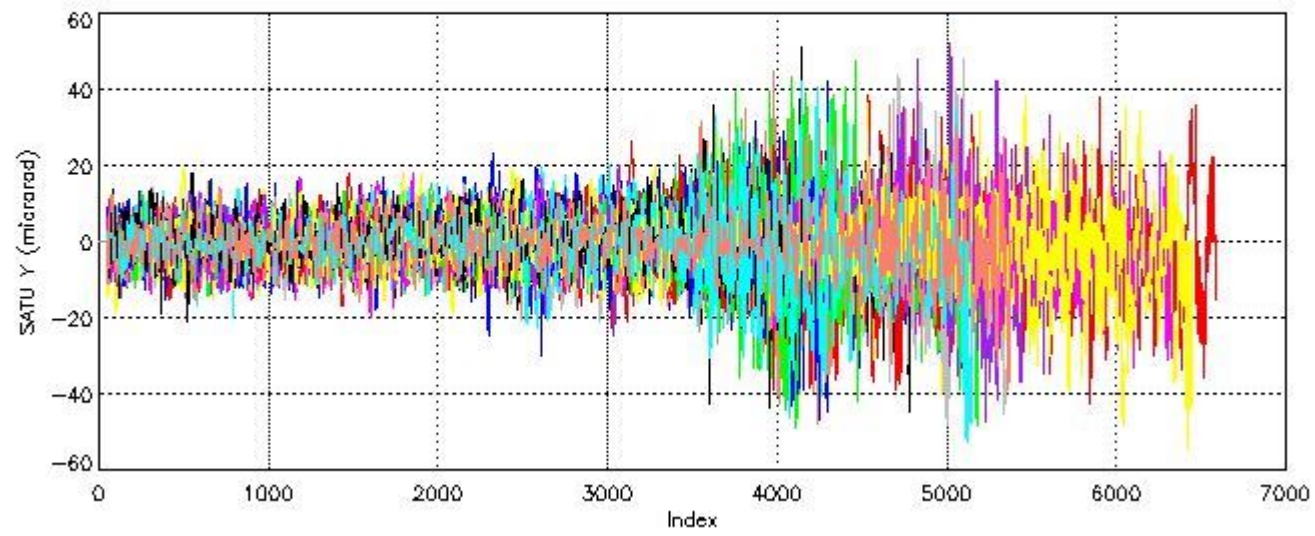

7.2 Statistics on SATU Noise Equivalent Angle (NEA) for DARK (D) and BRIGHT (B) products above 105 kms

The Star Acquisition and Tracking Unit (it is the CCD that tracks the star while it is occulted) Noise Equivalent Angle consists of the statistical angular variation of the SATU data above the atmosphere.

Statistics (in microradians) above 105 km are computed for every occultation, giving four values per occultation: one in the 'X' direction and one in the 'Y' direction for dark and bright limbs. A mean value per day in every direction and limb is calculated and monitored in order to assess instrument performance in terms of star pointing.

7.2.1 SATU NEA Statistics (table)

Statistics	SATU X (D)	SATU Y (D)	SATU X (B)	SATU Y (B)
Mean:	0.16727	-0.58471	0.19271	-0.41950
St. deviation:	0.53773	4.7867	0.87628	4.2102
Maximum:	25.200	19.700	6.3000	17.100
Minimum:	-6.0000	-21.000	-5.8000	-18.700