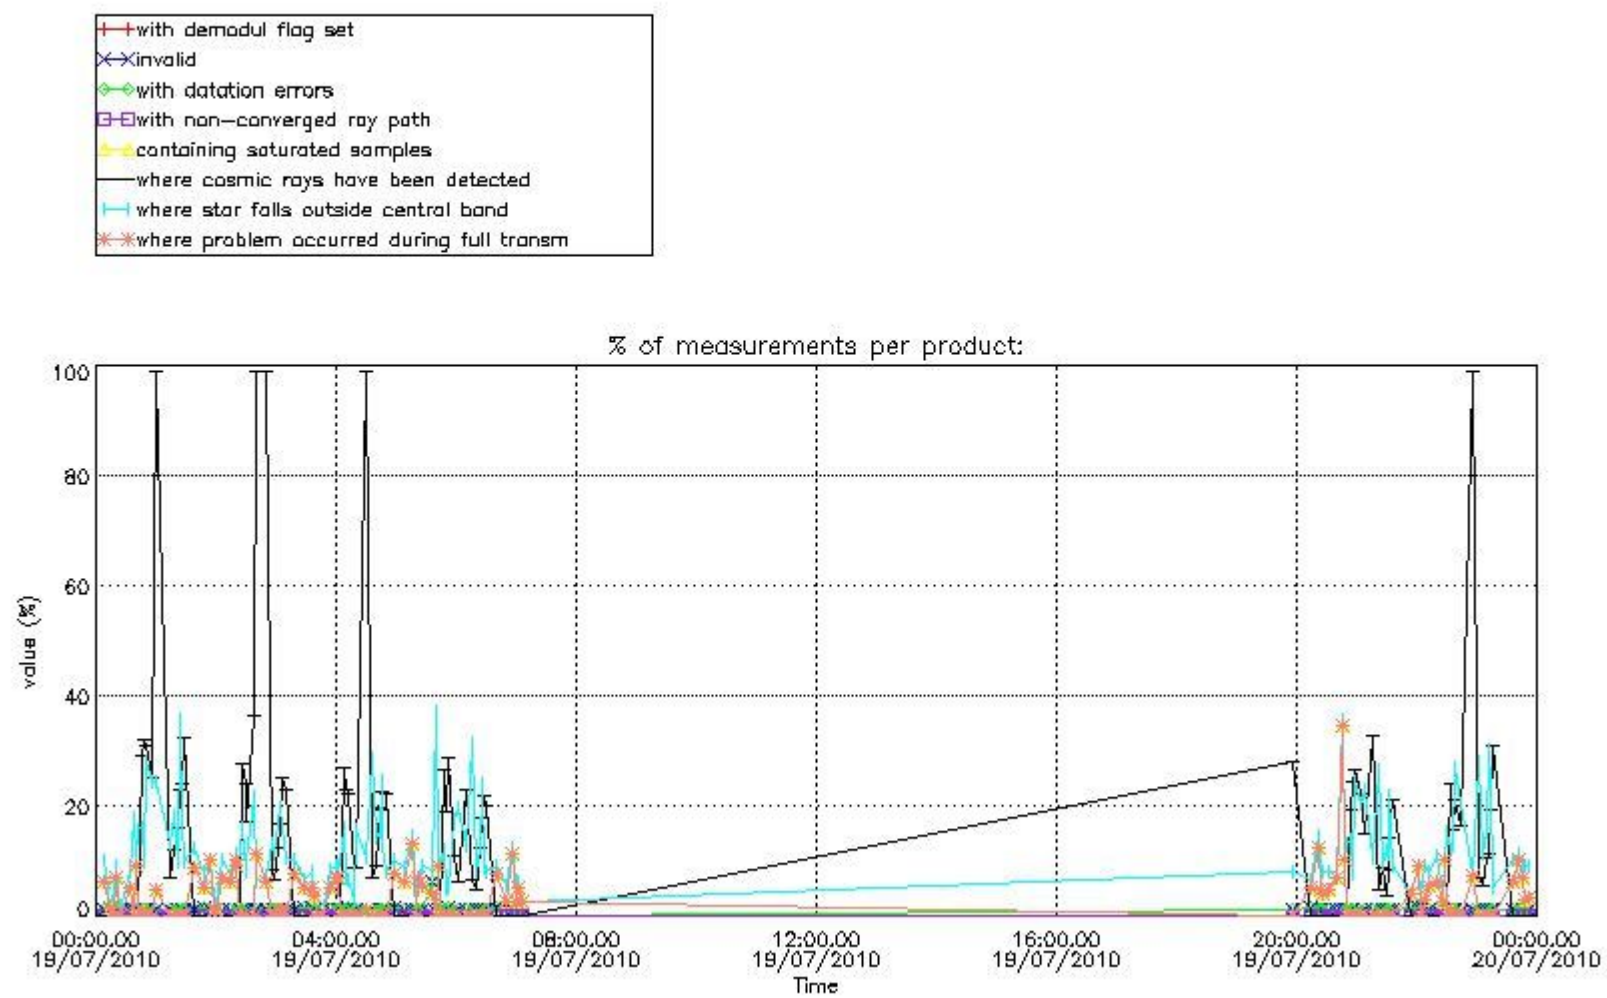

At least one measurement with demodulation flag set:	41.0072 %
Reference spectrum computed from DB:	0.00000 %
Reference spectrum with small number of measurements:	0.00000 %
SATU data not used:	0.00000 %

5.2 Plot quality information per product (time dependant)

5.3 Plot quality information per product (world map)