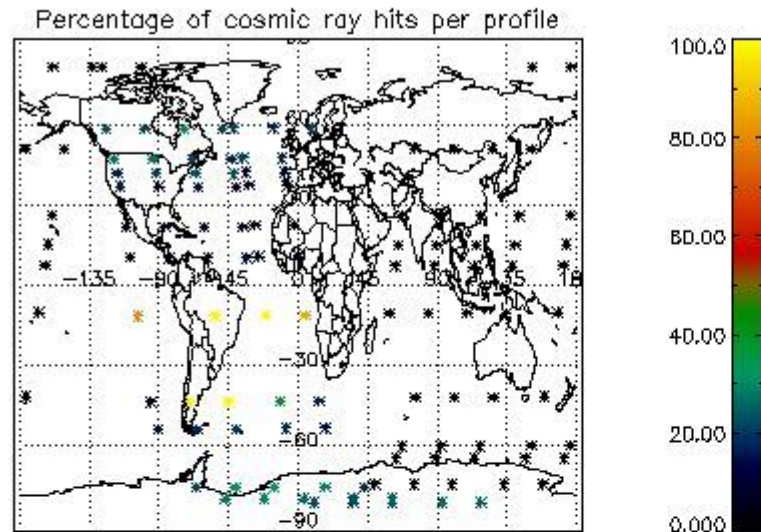

6. Statistics and plot of tangent altitude of the last measurement (DARK & BRIGHT products without errors)

6.1 Statistics on tangent altitude lost:

Statistics	DARK	BRIGHT	TWILIGHT
Mean:	13.501	20.102	15.785
St. deviation:	4.8545	3.9068	4.8011
Maximum:	20.311	29.274	21.916
Minimum:	4.6797	4.5585	7.4327
Number of data:	26.000	57.000	10.000

6.2 Plot for DARK limb products