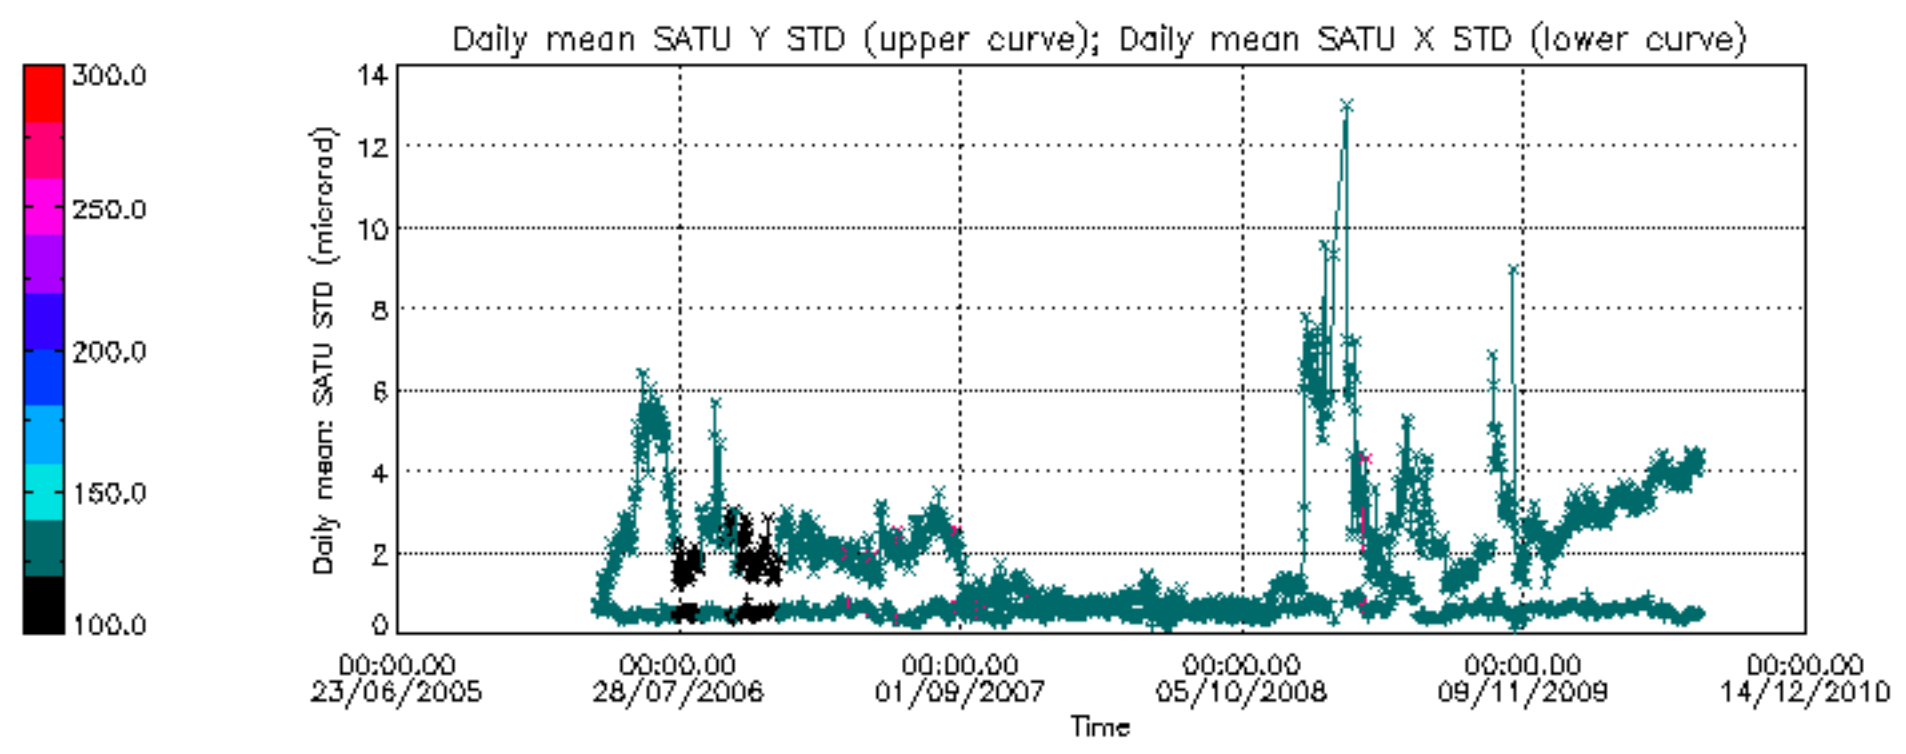

Tangent altitude at which the star is lost

Tangent altitude at which the star is lost

/nas3/ENVISAT/GOMOS/GOM_NL__0P/GOM_NL__0PNPDE20100701_002828_000055612090_00431_43571_0355.N1

1; -536.4; 01-JUL-2010 00:28:28; Dark ; 59.0; 0; ; 0.00; 0;occ; 118; 0;43571
 2; 94.6; 01-JUL-2010 00:38:59; Dark ; 52.5; 84; Alp Phe ; 2.40; 4500;occ; 105; 0;43572
 3; 483.7; 01-JUL-2010 00:45:28; Dark ; 56.5; 63; Bet Gru ; 2.15; 2800;occ; 113; 0;43572
 4; 600.1; 01-JUL-2010 00:47:24; Dark ; 47.0; 31; Alp Gru ; 1.73; 15200;occ; 94; 0;43572
 5; 743.9; 01-JUL-2010 00:49:48; Dark ; 40.5; 45; Alp Pav ; 1.94; 26000;occ; 81; 0;43572
 6; 1314.0; 01-JUL-2010 00:59:18; Dark ; 49.0; 103; 38Zet Sgr ; 2.60; 9700;occ; 98; 0;43572
 7; 1480.2; 01-JUL-2010 01:02:04; Bright; 46.5; 155; 41Pi Sgr ; 2.90; 6600;occ; 93; 0;43572
 8; 1981.6; 01-JUL-2010 01:10:26; Bright; 37.5; 126; 60Bet Oph ; 2.77; 4250;occ; 75; 0;43572
 9; 2121.8; 01-JUL-2010 01:12:46; Bright; 38.0; 59; 55Alp Oph ; 2.08; 8900;occ; 76; 0;43572
 10; 2233.6; 01-JUL-2010 01:14:38; Bright; 47.5; 168; 17Zet Aql ; 2.99; 11000;occ; 95; 0;43572
 11; 2652.9; 01-JUL-2010 01:21:37; Bright; 41.0; 5; 3Alp Lyr ; 0.03; 11000;occ; 82; 0;43572
 12; 2809.4; 01-JUL-2010 01:24:14; Bright; 36.0; 130; 23Bet Dra ; 2.80; 5800;occ; 72; 0;43572
 13; 2925.2; 01-JUL-2010 01:26:09; Bright; 40.0; 144; 18Del Cyg ; 2.86; 11000;occ; 80; 0;43572
 14; 3345.6; 01-JUL-2010 01:33:10; Bright; 45.5; 89; 5Alp Cep ; 2.45; 8000;occ; 91; 0;43572
 15; 3786.1; 01-JUL-2010 01:40:30; Bright; 48.0; 74; 11Bet Cas ; 2.27; 6600;occ; 96; 0;43572
 16; 3888.2; 01-JUL-2010 01:42:12; Bright; 50.0; 68; 18Alp Cas ; 2.22; 4500;occ; 100; 0;43572
 17; 4062.4; 01-JUL-2010 01:45:07; Bright; 56.0; 160; 23Gam Per ; 2.93; 4700;occ; 112; 0;43572
 18; 4266.8; 01-JUL-2010 01:48:31; Bright; 46.0; 73; 57Gam1And ; 2.26; 13100;occ; 92; 0;43572
 19; 4424.1; 01-JUL-2010 01:51:08; Dark ; 49.5; 173; 4Bet Tri ; 3.00; 8900;occ; 99; 0;43572
 20; 4678.5; 01-JUL-2010 01:55:23; Dark ; 60.5; 50; 13Alp Ari ; 2.01; 4250;occ; 121; 0;43572
 21; 4976.2; 01-JUL-2010 02:00:20; Dark ; 48.5; 94; 92Alp Cet ; 2.53; 3100;occ; 97; 0;43572