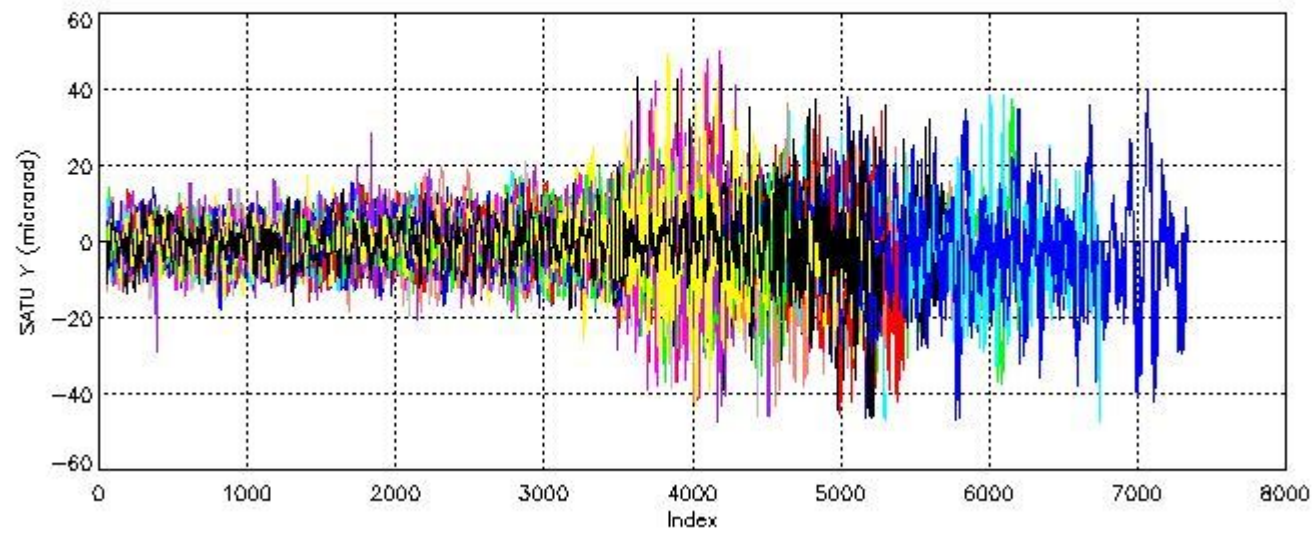

7.2 Statistics on SATU Noise Equivalent Angle (NEA) for DARK (D) and BRIGHT (B) products above 105 kms

The Star Acquisition and Tracking Unit (it is the CCD that tracks the star while it is occulted) Noise Equivalent Angle consists of the statistical angular variation of the SATU data above the atmosphere.

Statistics (in microradians) above 105 km are computed for every occultation, giving four values per occultation: one in the 'X' direction and one in the 'Y' direction for dark and bright limbs. A mean value per day in every direction and limb is calculated and monitored in order to assess instrument performance in terms of star pointing.

7.2.1 SATU NEA Statistics (table)

Statistics	SATU X (D)	SATU Y (D)	SATU X (B)	SATU Y (B)
Mean:	0.16108	-0.59523	0.20782	-0.37568
St. deviation:	0.49711	4.3924	0.87980	4.3190
Maximum:	8.8000	15.400	5.6000	17.100
Minimum:	-9.8000	-28.900	-6.1000	-17.200