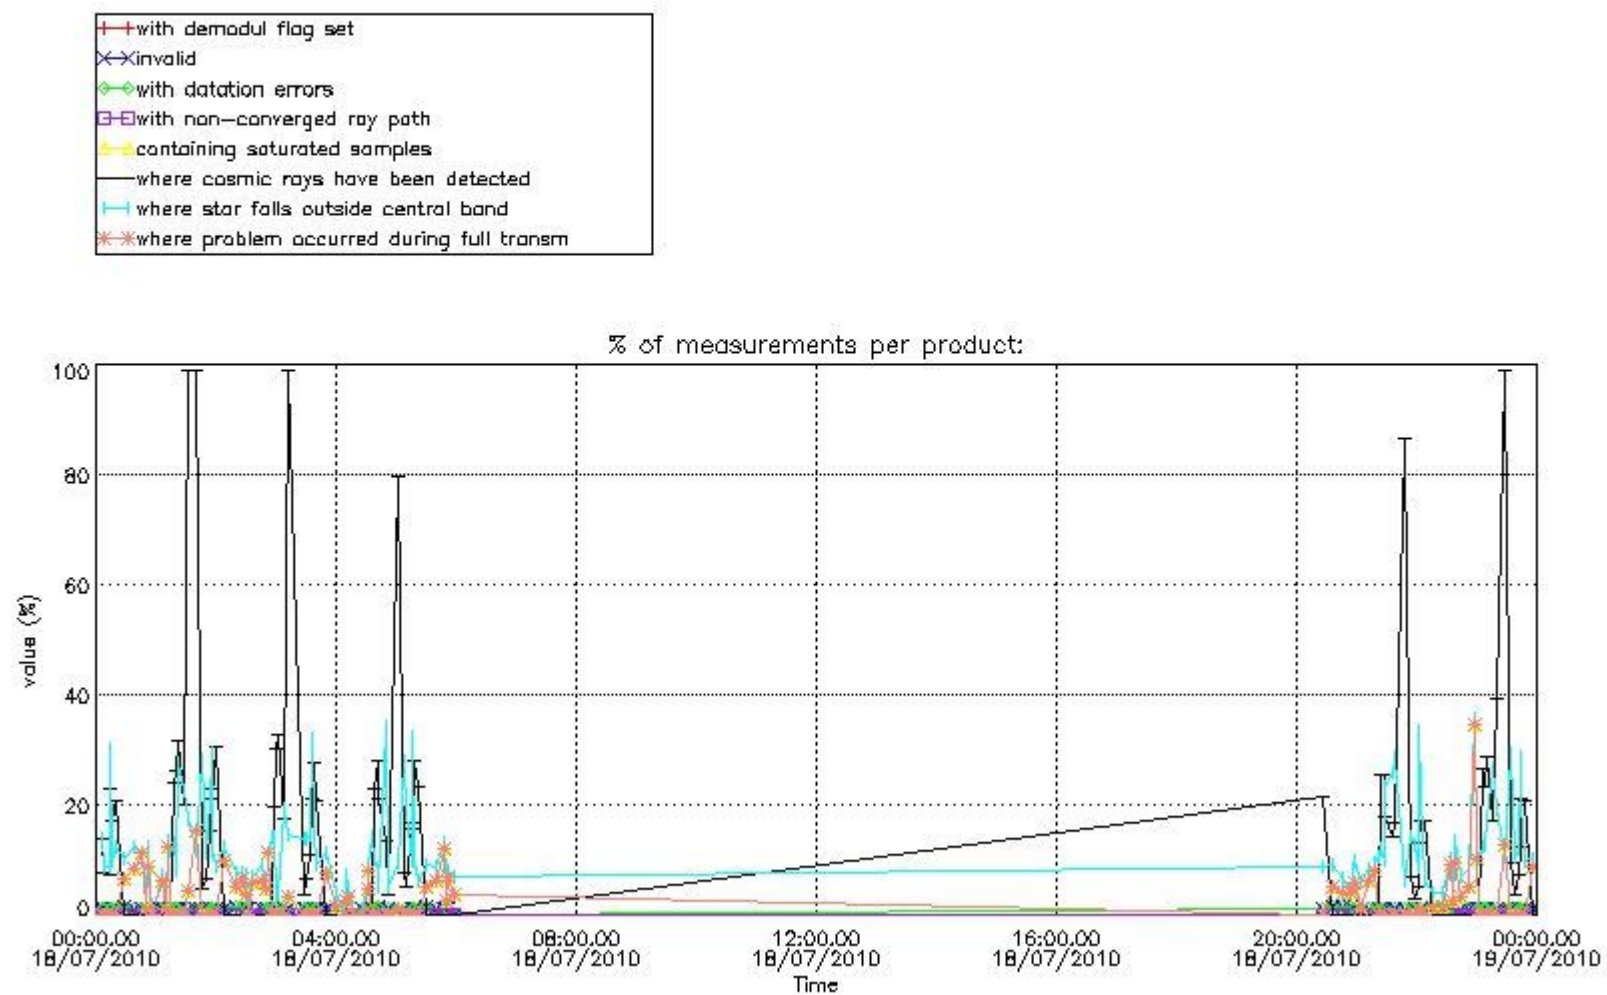

5.1 Percentage of products during reporting period with:

At least one measurement with demodulation flag set:	40.6504 %
Reference spectrum computed from DB:	0.00000 %
Reference spectrum with small number of measurements:	0.00000 %
SATU data not used:	0.00000 %

5.2 Plot quality information per product (time dependant)

5.3 Plot quality information per product (world map)