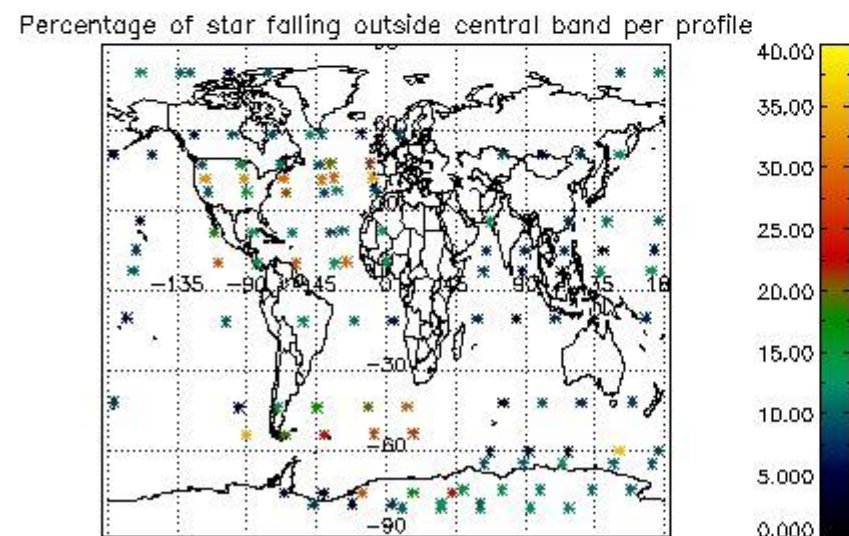

6. Statistics and plot of tangent altitude of the last measurement (DARK & BRIGHT products without errors)

6.1 Statistics on tangent altitude lost:

Statistics	DARK	BRIGHT	TWILIGHT
Mean:	13.501	20.102	15.785
St. deviation:	4.8545	3.9068	4.8011
Maximum:	20.311	29.274	21.916
Minimum:	4.6797	4.5585	7.4327
Number of data:	26.000	57.000	10.000

6.2 Plot for DARK limb products