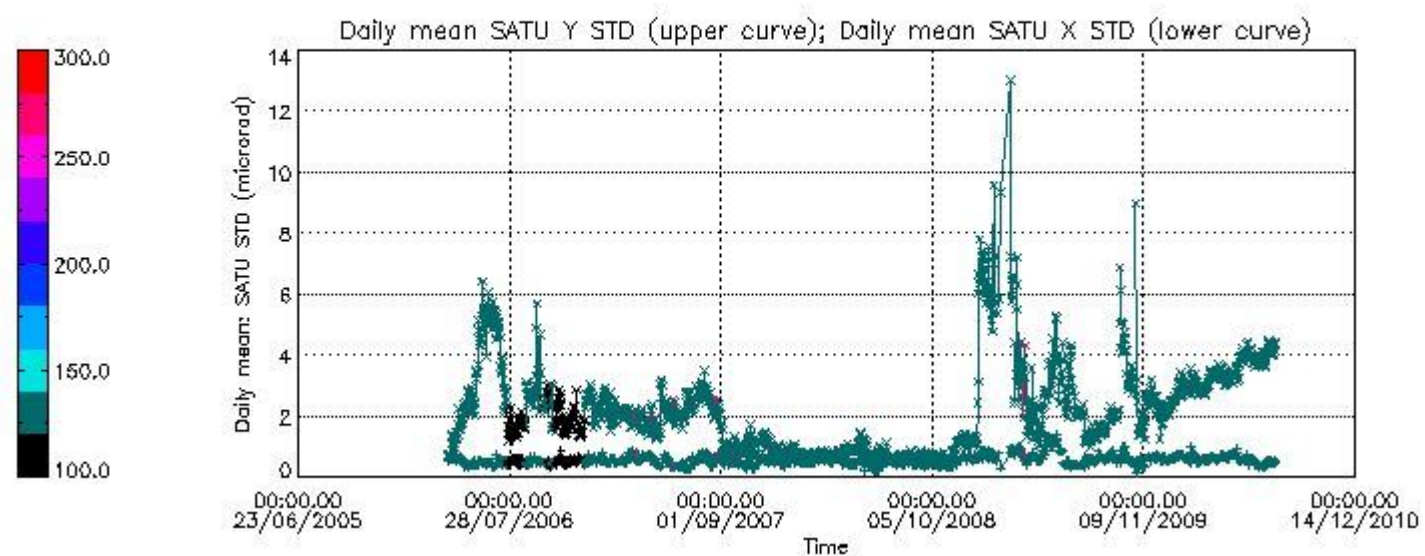

Number of data:	28100.	28100.	57950.	57950.

7.2.2 Trend of daily SATU NEA St. deviation since 1st April 2006 (dark limb)

The long term trend of the SATU 'X' and 'Y' standard deviations should be constant during the whole mission.

The colorbar represents the start tangent altitude (km) of the occultations.

Upper curve: STD of SATU Y axis

Lower curve: STD of SATU X axis

8. Auxiliary Data Files used for the production reported in section 2.4

The number reported in the third column indicates since which file (see list in section 2.4) the corresponding auxiliary file has been used. The fourth column is the date of those product files.

Type	Auxiliary Filename	Used since product	Used since product date
INST_PHYS_CHARACTERISTICS	GOM_INS_AXVIEC20091111_143220_20030716_120000_20500101_000000	1	18-JUL-2010 00:05:47
CALIBRATION_DATABASE	GOM_CAL_AXVIEC20100714_082217_20100712_000000_20500101_000000	1	18-JUL-2010 00:05:47
LEVEL-1B_PROC_CONFIG	GOM_PR1_AXVIEC20091111_145255_20020301_000000_20500101_000000	1	18-JUL-2010 00:05:47
STAR_CATALOGUE	GOM_CAT_AXVIEC20020121_161009_20020101_000000_20200101_000000	1	18-JUL-2010 00:05:47
STELLAR_SPECTRA_DATABANK	GOM_STS_AXVIEC20091111_151504_20020101_160000_20500101_000000	1	18-JUL-2010 00:05:47
ECMWF_FILE	AUX_ECF_AXNECM20100717_054115_20100717_210000_20100718_090000	1	18-JUL-2010 00:05:47
ECMWF_FILE	AUX_ECF_AXNECM20100717_172114_20100718_030000_20100718_150000	56	18-JUL-2010 04:26:10
ECMWF_FILE	AUX_ECF_AXNECM20100718_052114_20100718_150000_20100719_030000	78	18-JUL-2010 20:26:44
ECMWF_FILE	AUX_ECF_AXNECM20100718_052115_20100718_210000_20100719_090000	93	18-JUL-2010 21:38:32
OPTIONAL_ECMWF_FILE	MISSING	1	18-JUL-2010 00:05:47
ORBIT_DATA_FILE	DOR_NAV_OPNPDE20100717_235104_000054192091_00173_43814_0768.N1	1	18-JUL-2010 00:05:47
ORBIT_DATA_FILE	DOR_NAV_OPNPDE20100718_012642_000041442091_00174_43815_0769.N1	21	18-JUL-2010 01:31:14
ORBIT_DATA_FILE	DOR_NAV_OPNPDE20100718_024105_000057382091_00175_43816_0770.N1	35	18-JUL-2010 02:45:35
ORBIT_DATA_FILE	DOR_NAV_OPNPDE20100718_042202_000057382091_00176_43817_0771.N1	56	18-JUL-2010 04:26:10
ORBIT_DATA_FILE	DOR_NAV_OPNPDE20100718_202343_000038252091_00186_43827_0772.N1	78	18-JUL-2010 20:26:44
ORBIT_DATA_FILE	AUX_FPO_AXVPDS20100718_092114_20100717_190109_20100727_202723	93	18-JUL-2010 21:38:32
ORBIT_DATA_FILE	DOR_NAV_OPNPDE20100718_231344_000057382091_00187_43828_0774.N1	115	18-JUL-2010 23:19:08