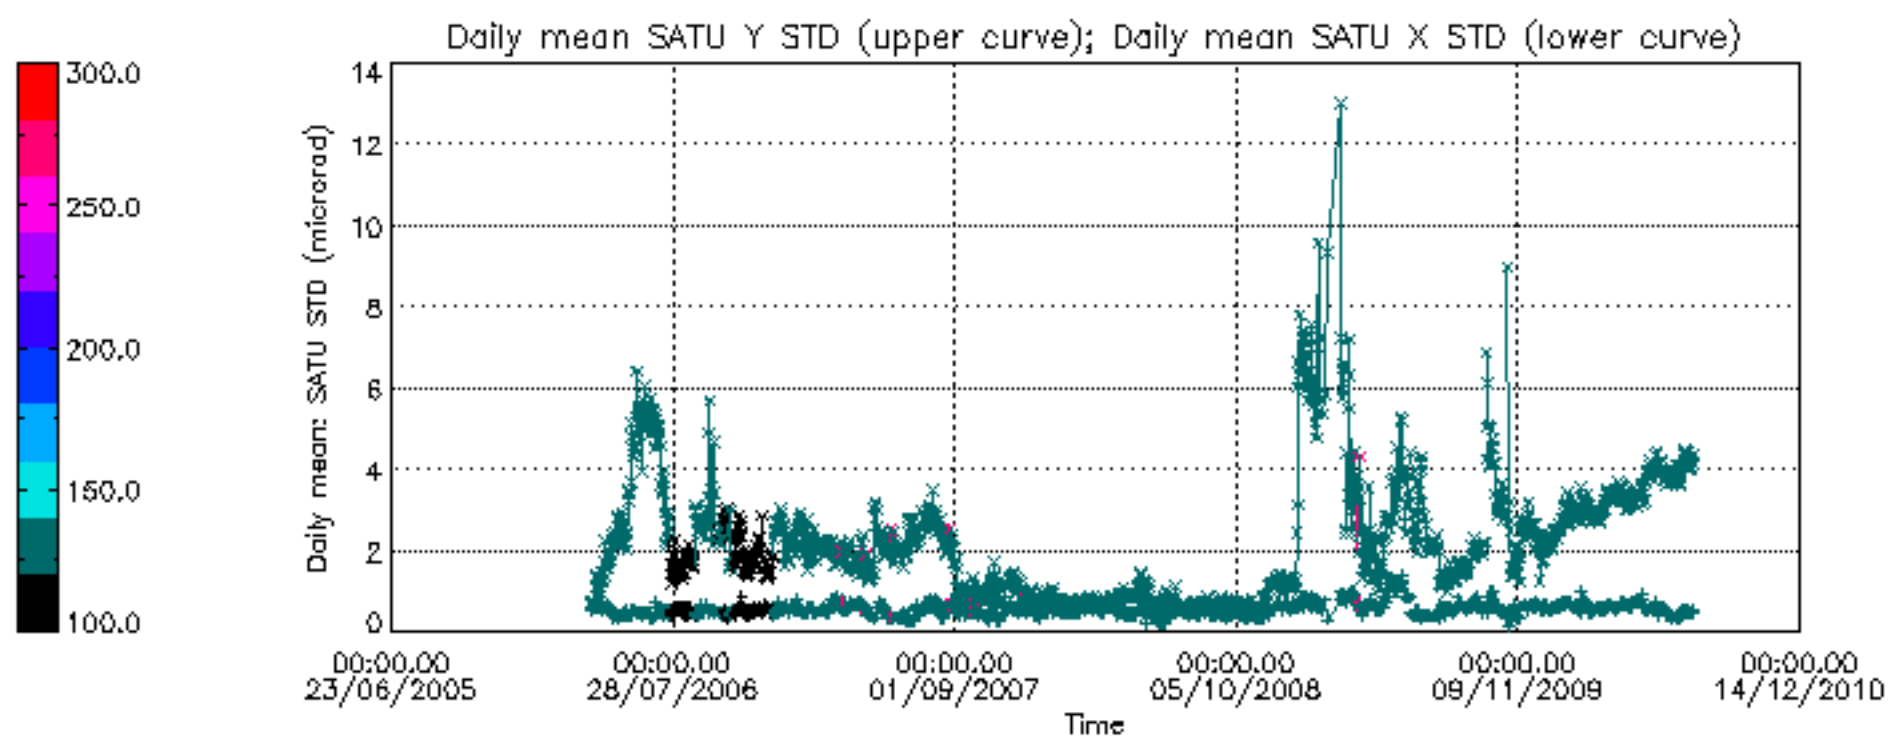

Tangent altitude at which the star is lost

Tangent altitude at which the star is lost

/nas3/ENVISAT/GOMOS/GOM_NL__0P/GOM_NL__0PNPDE20100701_002828_000055612090_00431_43571_0355.N1

1; -536.4; 01-JUL-2010 00:28:28; Dark ; 59.0; 0; ; 0.00; 0;occ; 118; 0;43571
 2; 94.6; 01-JUL-2010 00:38:59; Dark ; 52.5; 84; Alp Phe ; 2.40; 4500;occ; 105; 0;43572
 3; 483.7; 01-JUL-2010 00:45:28; Dark ; 56.5; 63; Bet Gru ; 2.15; 2800;occ; 113; 0;43572
 4; 600.1; 01-JUL-2010 00:47:24; Dark ; 47.0; 31; Alp Gru ; 1.73; 15200;occ; 94; 0;43572
 5; 743.9; 01-JUL-2010 00:49:48; Dark ; 40.5; 45; Alp Pav ; 1.94; 26000;occ; 81; 0;43572
 6; 1314.0; 01-JUL-2010 00:59:18; Dark ; 49.0; 103; 38Zet Sgr ; 2.60; 9700;occ; 98; 0;43572
 7; 1480.2; 01-JUL-2010 01:02:04; Bright; 46.5; 155; 41Pi Sgr ; 2.90; 6600;occ; 93; 0;43572
 8; 1981.6; 01-JUL-2010 01:10:26; Bright; 37.5; 126; 60Bet Oph ; 2.77; 4250;occ; 75; 0;43572
 9; 2121.8; 01-JUL-2010 01:12:46; Bright; 38.0; 59; 55Alp Oph ; 2.08; 8900;occ; 76; 0;43572
 10; 2233.6; 01-JUL-2010 01:14:38; Bright; 47.5; 168; 17Zet Aql ; 2.99; 11000;occ; 95; 0;43572
 11; 2652.9; 01-JUL-2010 01:21:37; Bright; 41.0; 5; 3Alp Lyr ; 0.03; 11000;occ; 82; 0;43572
 12; 2809.4; 01-JUL-2010 01:24:14; Bright; 36.0; 130; 23Bet Dra ; 2.80; 5800;occ; 72; 0;43572
 13; 2925.2; 01-JUL-2010 01:26:09; Bright; 40.0; 144; 18Del Cyg ; 2.86; 11000;occ; 80; 0;43572
 14; 3345.6; 01-JUL-2010 01:33:10; Bright; 45.5; 89; 5Alp Cep ; 2.45; 8000;occ; 91; 0;43572
 15; 3786.1; 01-JUL-2010 01:40:30; Bright; 48.0; 74; 11Bet Cas ; 2.27; 6600;occ; 96; 0;43572
 16; 3888.2; 01-JUL-2010 01:42:12; Bright; 50.0; 68; 18Alp Cas ; 2.22; 4500;occ; 100; 0;43572
 17; 4062.4; 01-JUL-2010 01:45:07; Bright; 56.0; 160; 23Gam Per ; 2.93; 4700;occ; 112; 0;43572
 18; 4266.8; 01-JUL-2010 01:48:31; Bright; 46.0; 73; 57Gam1And ; 2.26; 13100;occ; 92; 0;43572
 19; 4424.1; 01-JUL-2010 01:51:08; Dark ; 49.5; 173; 4Bet Tri ; 3.00; 8900;occ; 99; 0;43572
 20; 4678.5; 01-JUL-2010 01:55:23; Dark ; 60.5; 50; 13Alp Ari ; 2.01; 4250;occ; 121; 0;43572
 21; 4976.2; 01-JUL-2010 02:00:20; Dark ; 48.5; 94; 92Alp Cet ; 2.53; 3100;occ; 97; 0;43572