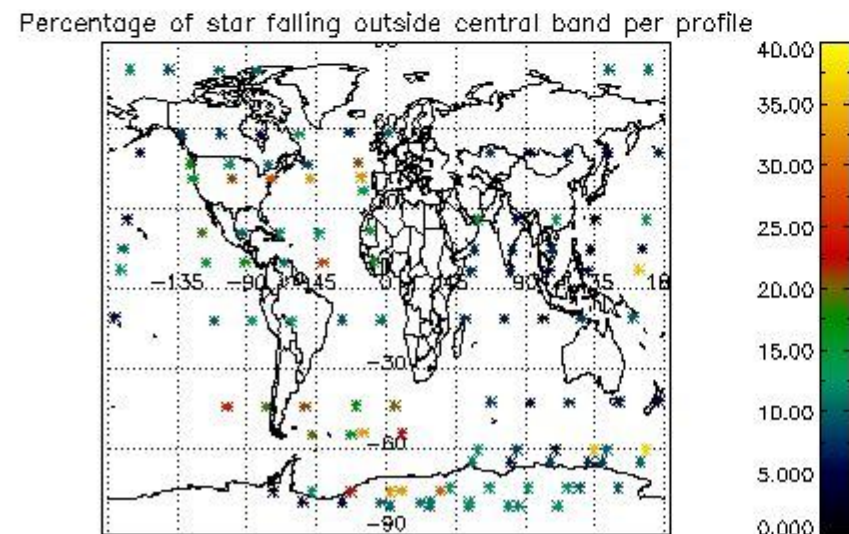

6. Statistics and plot of tangent altitude of the last measurement (DARK & BRIGHT products without errors)

6.1 Statistics on tangent altitude lost:

Statistics	DARK	BRIGHT	TWILIGHT
Mean:	13.959	19.137	14.054
St. deviation:	3.6440	4.5940	5.9938
Maximum:	18.358	30.800	21.567
Minimum:	4.4385	2.9829	4.9936
Number of data:	24.000	59.000	12.000

6.2 Plot for DARK limb products