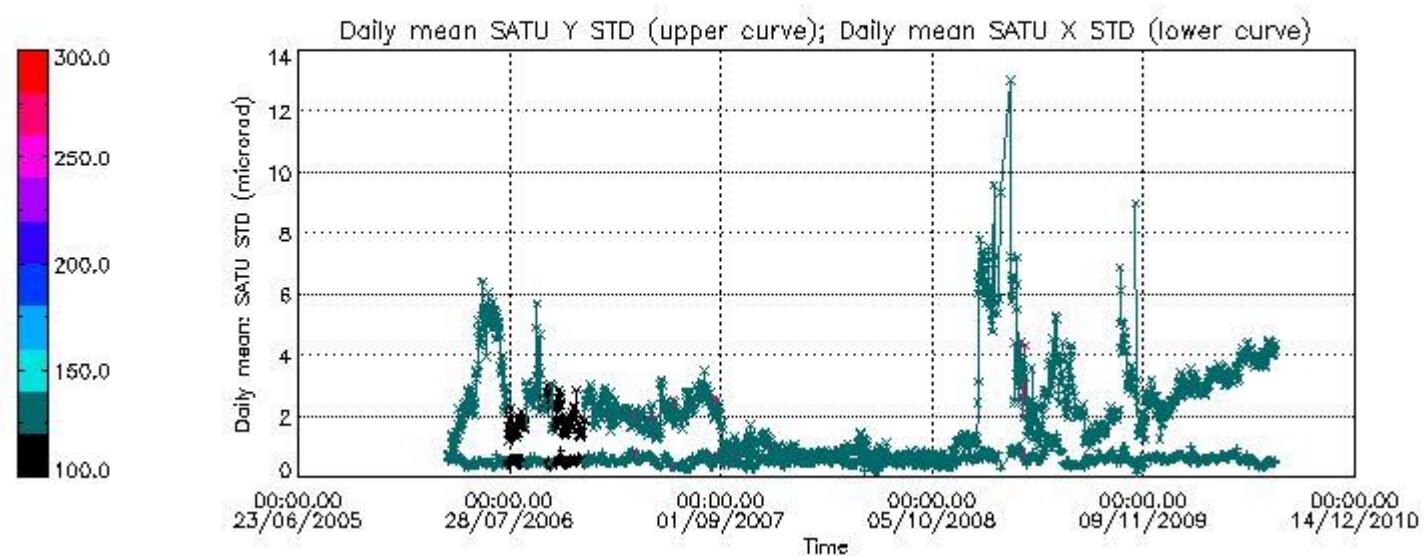

Number of data:	25600.	25600.	60800.	60800.

7.2.2 Trend of daily SATU NEA St. deviation since 1st April 2006 (dark limb)

The long term trend of the SATU 'X' and 'Y' standard deviations should be constant during the whole mission.

The colorbar represents the start tangent altitude (km) of the occultations.

Upper curve: STD of SATU Y axis

Lower curve: STD of SATU X axis

8. Auxiliary Data Files used for the production reported in section 2.4

The number reported in the third column indicates since which file (see list in section 2.4) the corresponding auxiliary file has been used. The fourth column is the date of those product files.

Type	Auxiliary Filename	Used since product	Used since product date
INST_PHYS_CHARACTERISTICS	GOM_INS_AXVIEC20091111_143220_20030716_120000_20500101_000000	1	17-JUL-2010 00:01:14
CALIBRATION_DATABASE	GOM_CAL_AXVIEC20100714_082217_20100712_000000_20500101_000000	1	17-JUL-2010 00:01:14
LEVEL-1B_PROC_CONFIG	GOM_PR1_AXVIEC20091111_145255_20020301_000000_20500101_000000	1	17-JUL-2010 00:01:14
STAR_CATALOGUE	GOM_CAT_AXVIEC20020121_161009_20020101_000000_20200101_000000	1	17-JUL-2010 00:01:14
STELLAR_SPECTRA_DATABANK	GOM_STS_AXVIEC20091111_151504_20020101_160000_20500101_000000	1	17-JUL-2010 00:01:14
ECMWF_FILE	AUX_ECF_AXNECM20100716_054112_20100716_210000_20100717_090000	1	17-JUL-2010 00:01:14
ECMWF_FILE	AUX_ECF_AXNECM20100716_172114_20100717_030000_20100717_150000	41	17-JUL-2010 03:17:20
ECMWF_FILE	AUX_ECA_AXNECM20100717_052115_20100716_210000_20100717_090000	61	17-JUL-2010 04:57:55
ECMWF_FILE	AUX_ECF_AXNECM20100717_054115_20100717_150000_20100718_030000	81	17-JUL-2010 20:58:11
ECMWF_FILE	AUX_ECF_AXNECM20100717_054115_20100717_210000_20100718_090000	96	17-JUL-2010 22:10:01
OPTIONAL_ECMWF_FILE	MISSING	1	17-JUL-2010 00:01:14
ORBIT_DATA_FILE	DOR_NAV_OPNPDE20100716_224208_000054192091_00158_43799_0761.N1	1	17-JUL-2010 00:01:14
ORBIT_DATA_FILE	DOR_NAV_OPNPDE20100717_001746_000057382091_00159_43800_0762.N1	8	17-JUL-2010 00:22:07
ORBIT_DATA_FILE	DOR_NAV_OPNPDE20100717_015843_000041442091_00160_43801_0763.N1	28	17-JUL-2010 02:02:43
ORBIT_DATA_FILE	DOR_NAV_OPNPDE20100717_031306_000057382091_00161_43802_0764.N1	41	17-JUL-2010 03:17:20
ORBIT_DATA_FILE	DOR_NAV_OPNPDE20100717_045403_000057382091_00162_43803_0765.N1	61	17-JUL-2010 04:57:55
ORBIT_DATA_FILE	DOR_NAV_OPNPDE20100717_205544_000038252091_00172_43813_0766.N1	81	17-JUL-2010 20:58:11
ORBIT_DATA_FILE	AUX_FPO_AXVPDS20100717_092114_20100716_193245_20100726_205900	96	17-JUL-2010 22:10:01
ORBIT_DATA_FILE	DOR_NAV_OPNPDE20100717_235104_000054192091_00173_43814_0768.N1	119	17-JUL-2010 23:59:41