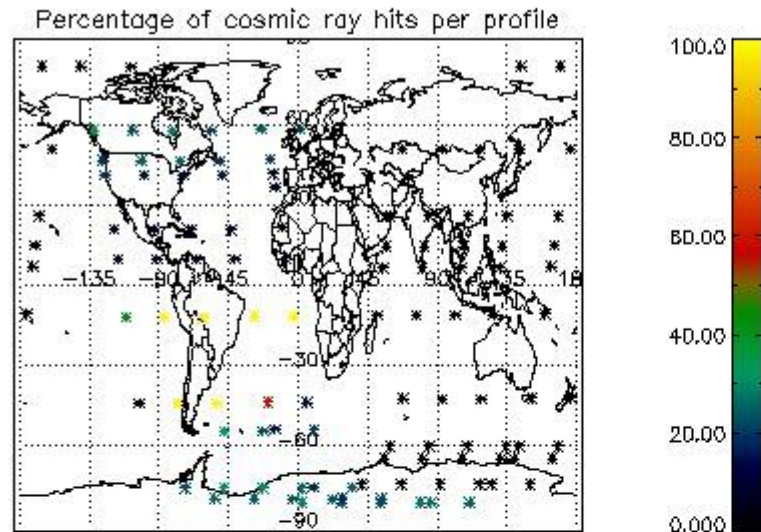

6. Statistics and plot of tangent altitude of the last measurement (DARK & BRIGHT products without errors)

6.1 Statistics on tangent altitude lost:

Statistics	DARK	BRIGHT	TWILIGHT
Mean:	13.959	19.137	14.054
St. deviation:	3.6440	4.5940	5.9938
Maximum:	18.358	30.800	21.567
Minimum:	4.4385	2.9829	4.9936
Number of data:	24.000	59.000	12.000

6.2 Plot for DARK limb products