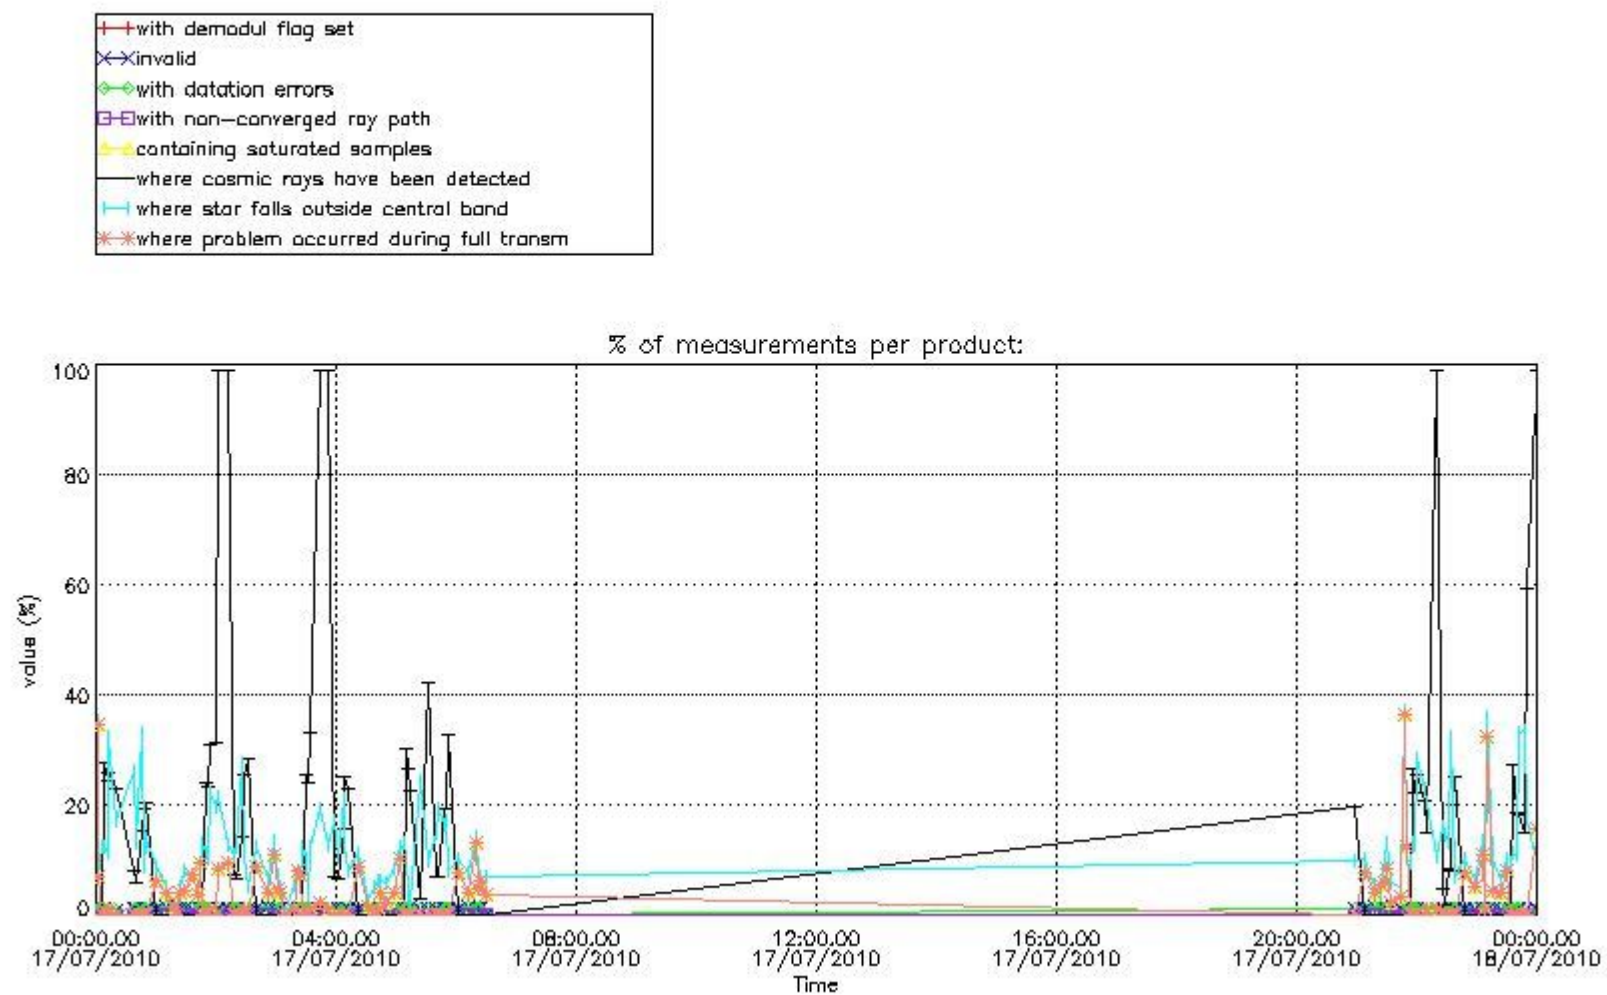

5.1 Percentage of products during reporting period with:

At least one measurement with demodulation flag set:	41.5254 %
Reference spectrum computed from DB:	0.00000 %
Reference spectrum with small number of measurements:	0.00000 %
SATU data not used:	0.00000 %

5.2 Plot quality information per product (time dependant)

5.3 Plot quality information per product (world map)