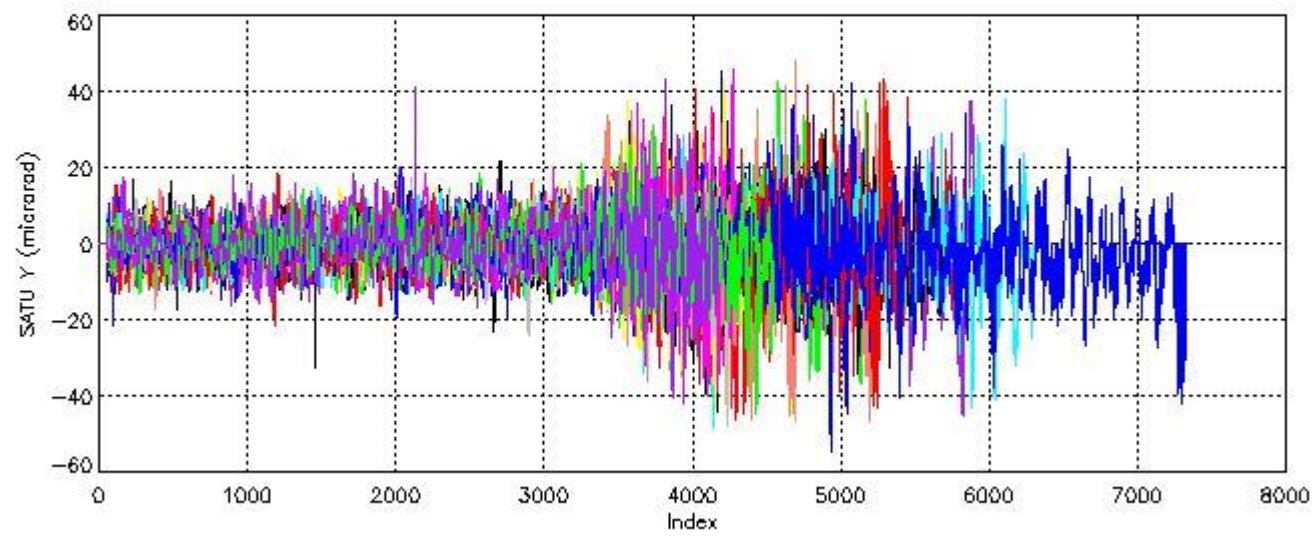

7.2 Statistics on SATU Noise Equivalent Angle (NEA) for DARK (D) and BRIGHT (B) products above 105 kms

The Star Acquisition and Tracking Unit (it is the CCD that tracks the star while it is occulted) Noise Equivalent Angle consists of the statistical angular variation of the SATU data above the atmosphere. Statistics (in microradians) above 105 km are computed for every occultation, giving four values per occultation: one in the 'X' direction and one in the 'Y' direction for dark and bright limbs. A mean value per day in every direction and limb is calculated and monitored in order to assess instrument performance in terms of star pointing.

7.2.1 SATU NEA Statistics (table)

Statistics	SATU X (D)	SATU Y (D)	SATU X (B)	SATU Y (B)
Mean:	0.18754	-0.57504	0.19553	-0.36659
St. deviation:	0.51518	4.3279	0.87154	3.9725
Maximum:	8.4000	17.800	7.9000	18.500
Minimum:	-4.3000	-21.700	-6.1000	-16.700