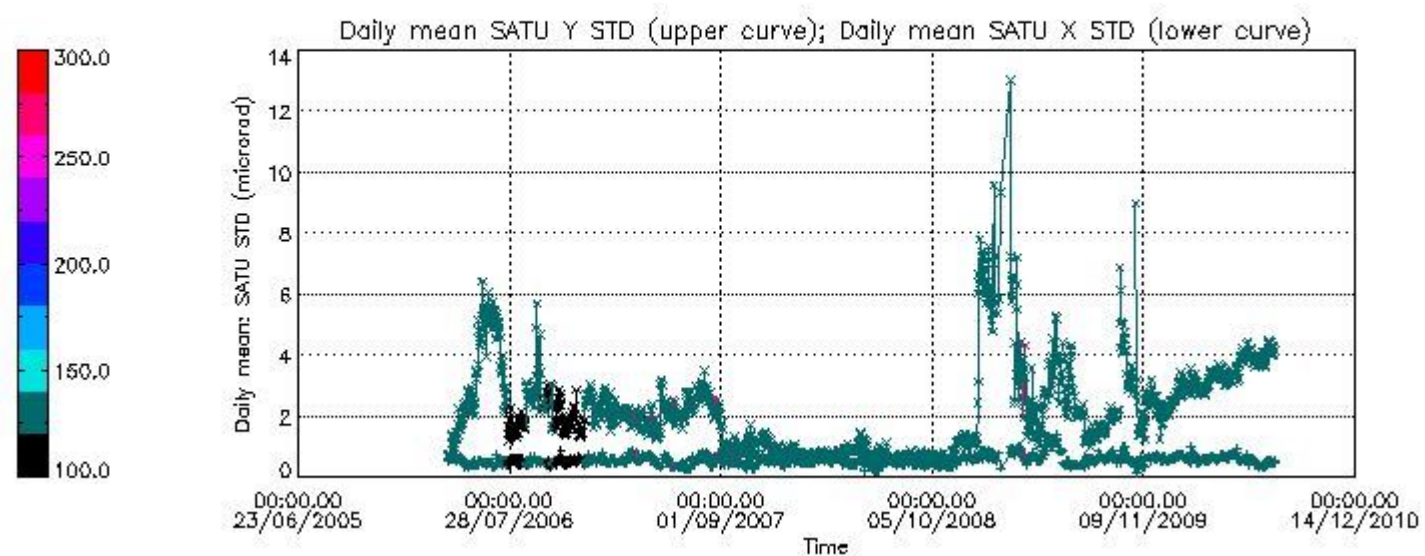

Number of data:	30500.	30500.	67150.	67150.

7.2.2 Trend of daily SATU NEA St. deviation since 1st April 2006 (dark limb)

The long term trend of the SATU 'X' and 'Y' standard deviations should be constant during the whole mission.

The colorbar represents the start tangent altitude (km) of the occultations.

Upper curve: STD of SATU Y axis

Lower curve: STD of SATU X axis

8. Auxiliary Data Files used for the production reported in section 2.4

The number reported in the third column indicates since which file (see list in section 2.4) the corresponding auxiliary file has been used. The fourth column is the date of those product files.

Type	Auxiliary Filename	Used since product	Used since product date
INST_PHYS_CHARACTERISTICS	GOM_INS_AXVIEC20091111_143220_20030716_120000_20500101_000000	1	16-JUL-2010 00:01:33
CALIBRATION_DATABASE	GOM_CAL_AXVIEC20100714_082217_20100712_000000_20500101_000000	1	16-JUL-2010 00:01:33
LEVEL-1B_PROC_CONFIG	GOM_PR1_AXVIEC20091111_145255_20020301_000000_20500101_000000	1	16-JUL-2010 00:01:33
STAR_CATALOGUE	GOM_CAT_AXVIEC20020121_161009_20020101_000000_20200101_000000	1	16-JUL-2010 00:01:33
STELLAR_SPECTRA_DATABANK	GOM_STS_AXVIEC20091111_151504_20020101_160000_20500101_000000	1	16-JUL-2010 00:01:33
ECMWF_FILE	AUX_ECF_AXNECM20100715_054113_20100715_210000_20100716_090000	1	16-JUL-2010 00:01:33
ECMWF_FILE	AUX_ECF_AXNECM20100715_172114_20100716_030000_20100716_150000	42	16-JUL-2010 03:40:15
ECMWF_FILE	AUX_ECA_AXNECM20100716_172113_20100716_090000_20100716_210000	84	16-JUL-2010 19:49:02
ECMWF_FILE	AUX_ECF_AXNECM20100716_052114_20100716_150000_20100717_030000	98	16-JUL-2010 20:57:53
ECMWF_FILE	AUX_ECF_AXNECM20100716_054112_20100716_210000_20100717_090000	121	16-JUL-2010 22:50:31
OPTIONAL_ECMWF_FILE	MISSING	1	16-JUL-2010 00:01:33
ORBIT_DATA_FILE	DOR_NAV_OPNPDE20100715_230850_000057382091_00144_43785_0755.N1	1	16-JUL-2010 00:01:33
ORBIT_DATA_FILE	DOR_NAV_OPNPDE20100716_004947_000095642091_00145_43786_0756.N1	12	16-JUL-2010 00:53:36
ORBIT_DATA_FILE	DOR_NAV_OPNPDE20100716_033429_000063762091_00147_43788_0757.N1	42	16-JUL-2010 03:40:15
ORBIT_DATA_FILE	DOR_NAV_OPNPDE20100716_052604_000057382091_00148_43789_0758.N1	63	16-JUL-2010 05:29:40
ORBIT_DATA_FILE	DOR_NAV_OPNPDE20100716_194648_000035072091_00157_43798_0759.N1	84	16-JUL-2010 19:49:02
ORBIT_DATA_FILE	DOR_NAV_OPNPDE20100716_205033_000063762091_00157_43798_0760.N1	98	16-JUL-2010 20:57:53
ORBIT_DATA_FILE	DOR_NAV_OPNPDE20100716_224208_000054192091_00158_43799_0761.N1	121	16-JUL-2010 22:50:31