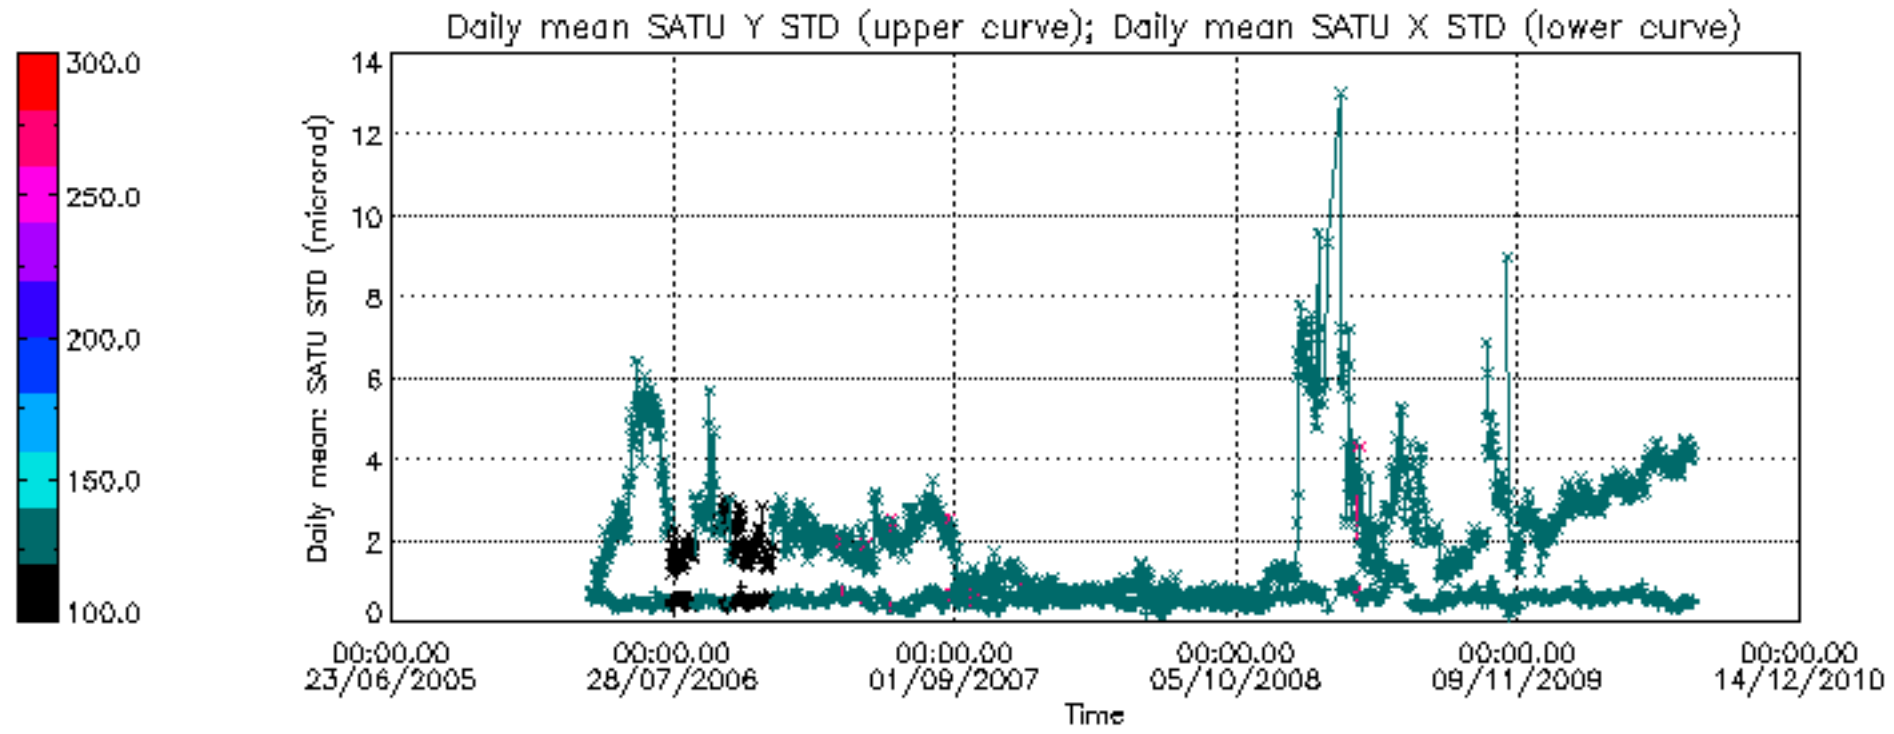

Tangent altitude at which the star is lost

Tangent altitude at which the star is lost

/nas3/ENVISAT/GOMOS/GOM_NL__0P/GOM_NL__0PNPDE20100701_002828_000055612090_00431_43571_0355.N1

1; -536.4; 01-JUL-2010 00:28:28; Dark ; 59.0; 0; ; 0.00; 0;occ; 118; 0;43571
 2; 94.6; 01-JUL-2010 00:38:59; Dark ; 52.5; 84; Alp Phe ; 2.40; 4500;occ; 105; 0;43572
 3; 483.7; 01-JUL-2010 00:45:28; Dark ; 56.5; 63; Bet Gru ; 2.15; 2800;occ; 113; 0;43572
 4; 600.1; 01-JUL-2010 00:47:24; Dark ; 47.0; 31; Alp Gru ; 1.73; 15200;occ; 94; 0;43572
 5; 743.9; 01-JUL-2010 00:49:48; Dark ; 40.5; 45; Alp Pav ; 1.94; 26000;occ; 81; 0;43572
 6; 1314.0; 01-JUL-2010 00:59:18; Dark ; 49.0; 103; 38Zet Sgr ; 2.60; 9700;occ; 98; 0;43572
 7; 1480.2; 01-JUL-2010 01:02:04; Bright; 46.5; 155; 41Pi Sgr ; 2.90; 6600;occ; 93; 0;43572
 8; 1981.6; 01-JUL-2010 01:10:26; Bright; 37.5; 126; 60Bet Oph ; 2.77; 4250;occ; 75; 0;43572
 9; 2121.8; 01-JUL-2010 01:12:46; Bright; 38.0; 59; 55Alp Oph ; 2.08; 8900;occ; 76; 0;43572
 10; 2233.6; 01-JUL-2010 01:14:38; Bright; 47.5; 168; 17Zet Aql ; 2.99; 11000;occ; 95; 0;43572
 11; 2652.9; 01-JUL-2010 01:21:37; Bright; 41.0; 5; 3Alp Lyr ; 0.03; 11000;occ; 82; 0;43572
 12; 2809.4; 01-JUL-2010 01:24:14; Bright; 36.0; 130; 23Bet Dra ; 2.80; 5800;occ; 72; 0;43572
 13; 2925.2; 01-JUL-2010 01:26:09; Bright; 40.0; 144; 18Del Cyg ; 2.86; 11000;occ; 80; 0;43572
 14; 3345.6; 01-JUL-2010 01:33:10; Bright; 45.5; 89; 5Alp Cep ; 2.45; 8000;occ; 91; 0;43572
 15; 3786.1; 01-JUL-2010 01:40:30; Bright; 48.0; 74; 11Bet Cas ; 2.27; 6600;occ; 96; 0;43572
 16; 3888.2; 01-JUL-2010 01:42:12; Bright; 50.0; 68; 18Alp Cas ; 2.22; 4500;occ; 100; 0;43572
 17; 4062.4; 01-JUL-2010 01:45:07; Bright; 56.0; 160; 23Gam Per ; 2.93; 4700;occ; 112; 0;43572
 18; 4266.8; 01-JUL-2010 01:48:31; Bright; 46.0; 73; 57Gam1And ; 2.26; 13100;occ; 92; 0;43572
 19; 4424.1; 01-JUL-2010 01:51:08; Dark ; 49.5; 173; 4Bet Tri ; 3.00; 8900;occ; 99; 0;43572
 20; 4678.5; 01-JUL-2010 01:55:23; Dark ; 60.5; 50; 13Alp Ari ; 2.01; 4250;occ; 121; 0;43572
 21; 4976.2; 01-JUL-2010 02:00:20; Dark ; 48.5; 94; 92Alp Cet ; 2.53; 3100;occ; 97; 0;43572