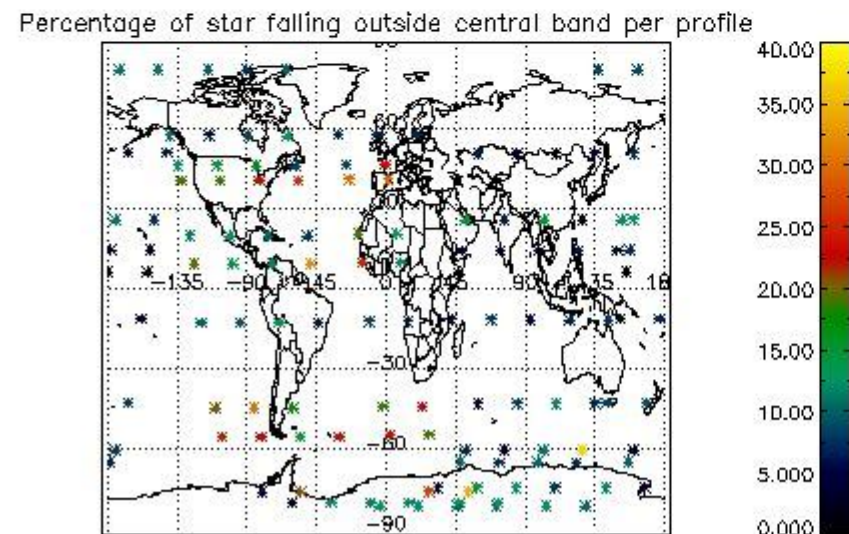

5.2 Plot quality information per product (time dependant)

5.3 Plot quality information per product (world map)

6. Statistics and plot of tangent altitude of the last measurement (DARK & BRIGHT products without errors)