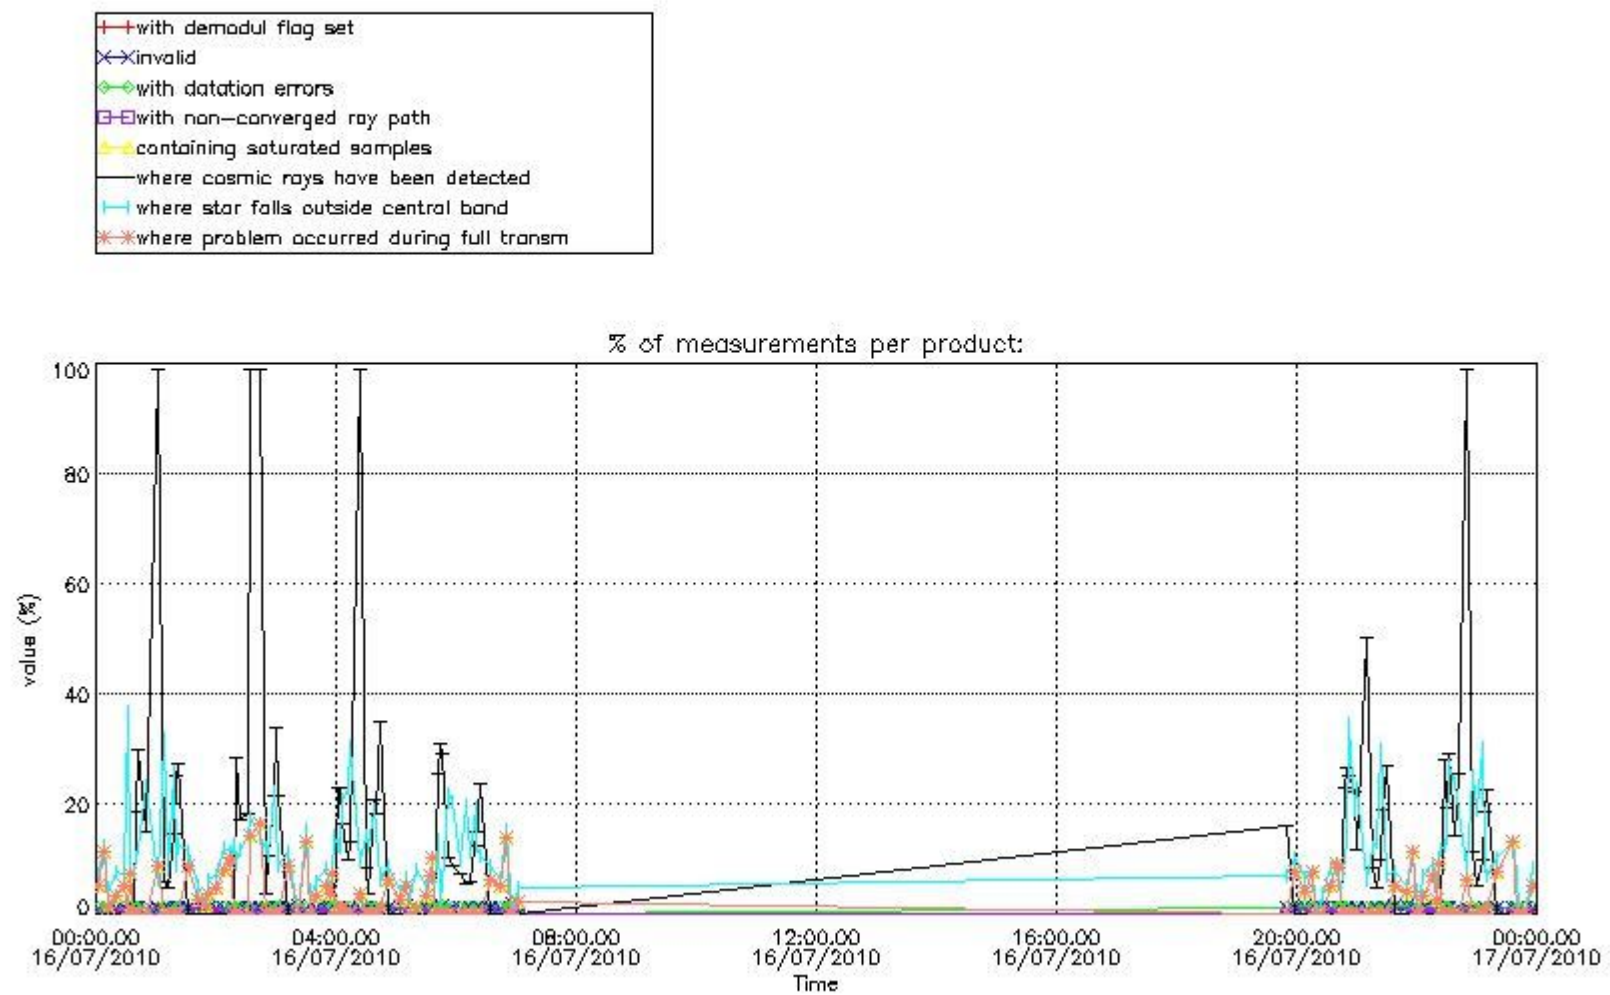

5. Demodulation flag and quality information monitoring

In this section it is presented the modulation information extracted from the pcd (product confidence data) at measurement level and information extracted from the Quality Summary dataset. Only products without errors (error flag in the MPH set to "0") are used.

5.1 Percentage of products during reporting period with:

At least one measurement with demodulation flag set:	39.6947 %
Reference spectrum computed from DB:	0.00000 %
Reference spectrum with small number of measurements:	0.00000 %
SATU data not used:	0.00000 %

5.2 Plot quality information per product (time dependant)

5.3 Plot quality information per product (world map)