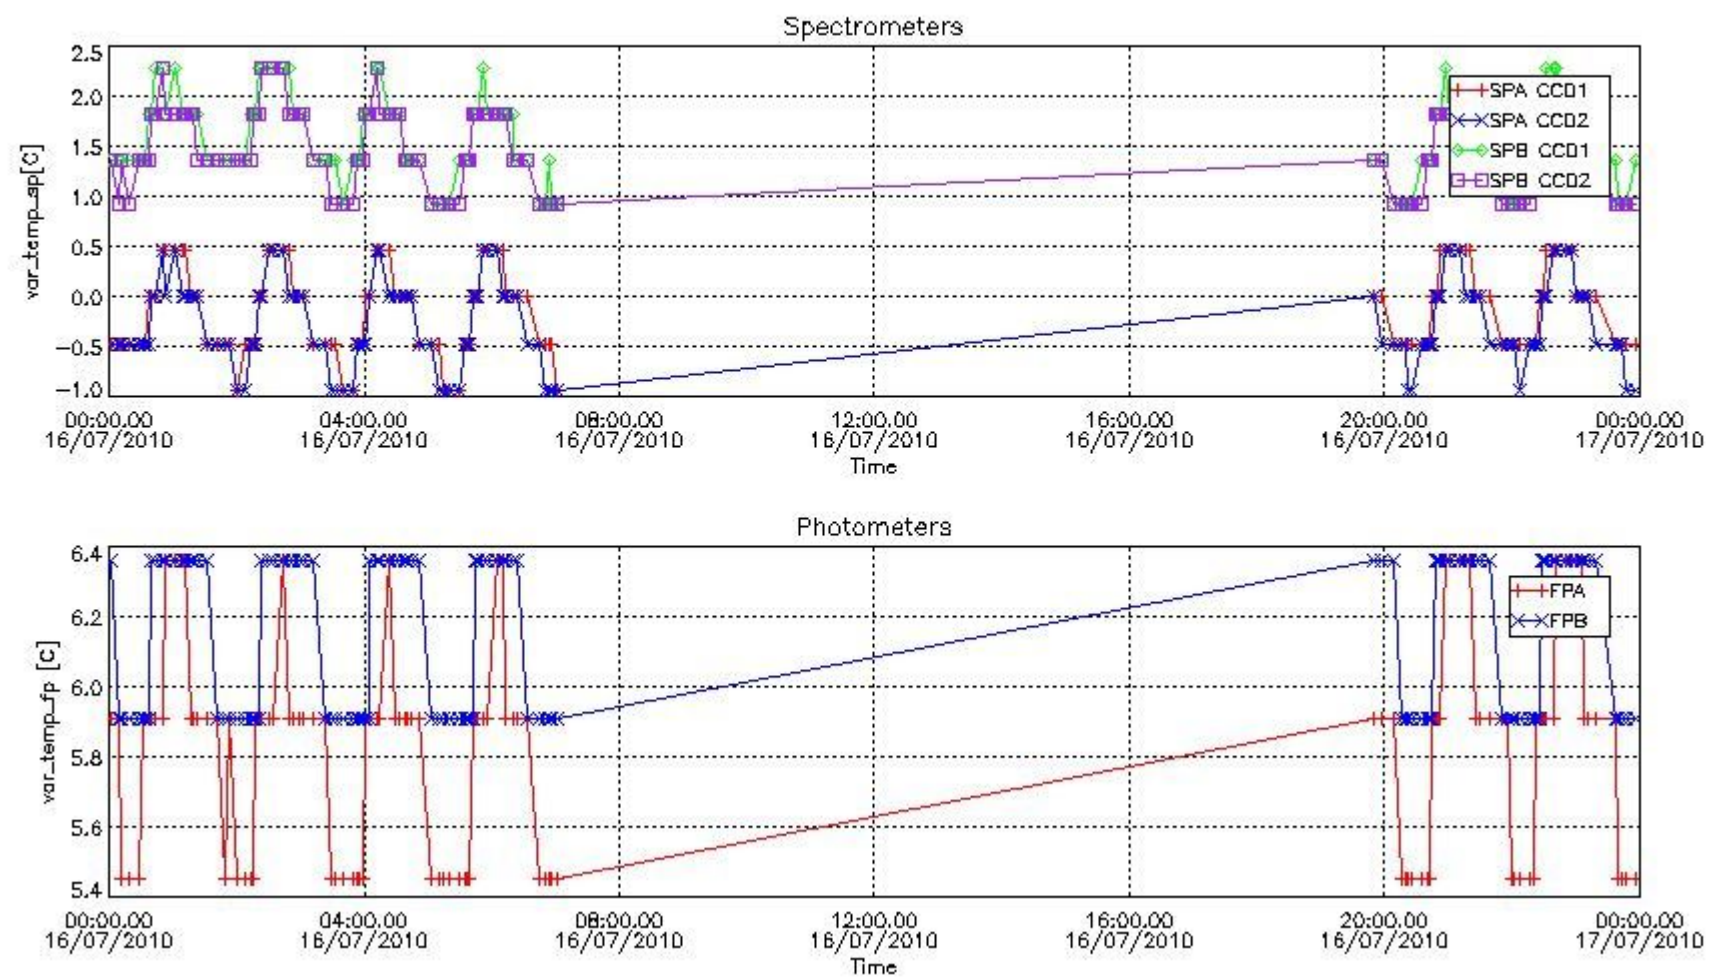

129	GOM_TRA_1PNPDE20100716_234008_000000422091_00159_43800_7290.N1	16-JUL-2010 23:40:08	Bright	42.000	144	18Del Cyg	2.8600	11000.	84	43800	No
130	GOM_TRA_1PNPDE20100716_234225_000000472091_00159_43800_7291.N1	16-JUL-2010 23:42:25	Bright	46.500	19	50Alp Cyg	1.2460	10500.	93	43800	No
131	GOM_TRA_1PNPDE20100716_234718_000000412091_00159_43800_7292.N1	16-JUL-2010 23:47:18	Bright	41.000	89	5Alp Cep	2.4510	8000.0	82	43800	No
132	GOM_TRA_1PNPDE20100716_235609_000000492091_00159_43800_7293.N1	16-JUL-2010 23:56:09	Bright	48.500	76	27Gam Cas	2.3000	30000.	97	43800	No

3. Plot of GOMOS spectrometers and photometers temperatures from level 1b data

4. Overview of dark signal processing per product

The Dark Charge (DC) is a temperature-dependant signal added to the useful measurements and it is therefore subtracted from them during the processing. There are two phenomena that produce a continuous increase of the DC: the "hot pixels" (a pixel is "hot" when its DC exceeds by a significant amount its value measured on ground at the same temperature) and the "Random Telegraphic Signal" (abrupt change positive or negative of the CCD pixel signal, random in time, affecting only the DC part of the signal and not the photon generated signal).

In this section a list of products that did not use the Dark Sky Area (DSA) observation for the DC computation is given. It is also provided the mean DC plot per product for dark limb products with no error flag set.

4.1 These products did not use the DSA observation for DC computation:

Product name	DC information
GOM_TRA_1PNPDE20100716_194902_000000502091_00157_43798_7236.N1	DC map used
GOM_TRA_1PNPDE20100716_195805_000000402091_00157_43798_7237.N1	DC map used
GOM_TRA_1PNPDE20100716_200842_000000392091_00157_43798_7238.N1	DC map used
GOM_TRA_1PNPDE20100716_201545_000000402091_00157_43798_7239.N1	DC map used
GOM_TRA_1PNPDE20100716_201857_000000412091_00157_43798_7240.N1	DC map used
GOM_TRA_1PNPDE20100716_202115_000000472091_00157_43798_7241.N1	DC map used