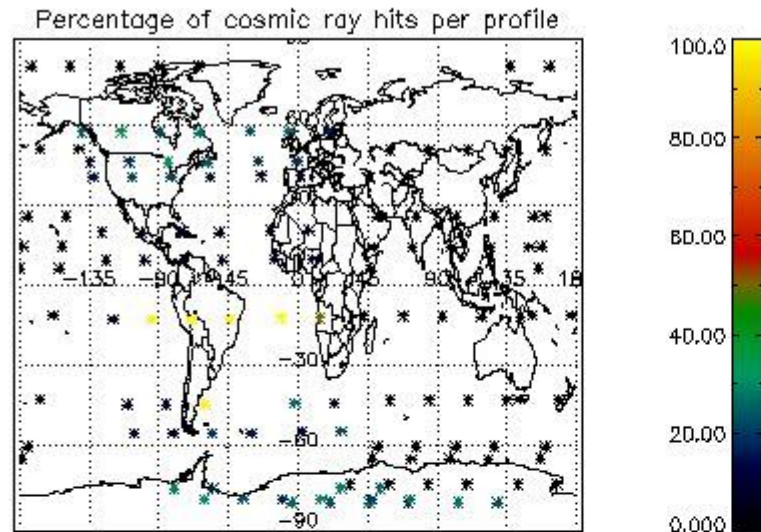

6. Statistics and plot of tangent altitude of the last measurement (DARK & BRIGHT products without errors)

6.1 Statistics on tangent altitude lost:

Statistics	DARK	BRIGHT	TWILIGHT
Mean:	14.118	20.203	14.230
St. deviation:	4.2386	3.5740	5.1386
Maximum:	20.596	27.069	22.179
Minimum:	5.5028	4.0607	4.8989
Number of data:	29.000	66.000	10.000

6.2 Plot for DARK limb products