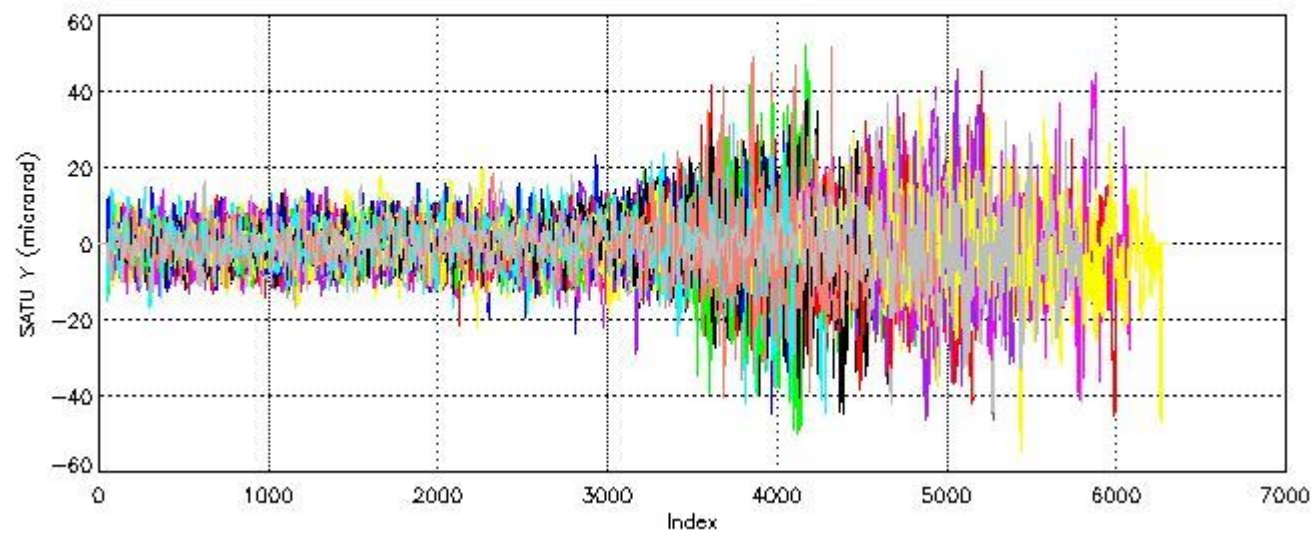

7.2 Statistics on SATU Noise Equivalent Angle (NEA) for DARK (D) and BRIGHT (B) products above 105 kms

The Star Acquisition and Tracking Unit (it is the CCD that tracks the star while it is occulted) Noise Equivalent Angle consists of the statistical angular variation of the SATU data above the atmosphere.

Statistics (in microradians) above 105 km are computed for every occultation, giving four values per occultation: one in the 'X' direction and one in the 'Y' direction for dark and bright limbs. A mean value per day in every direction and limb is calculated and monitored in order to assess instrument performance in terms of star pointing.

7.2.1 SATU NEA Statistics (table)

Statistics	SATU X (D)	SATU Y (D)	SATU X (B)	SATU Y (B)
Mean:	0.17968	-0.47725	0.20770	-0.37181
St. deviation:	0.51530	4.1321	0.90348	4.0203
Maximum:	4.4000	16.400	7.2000	15.600
Minimum:	-7.2000	-17.100	-6.9000	-18.500