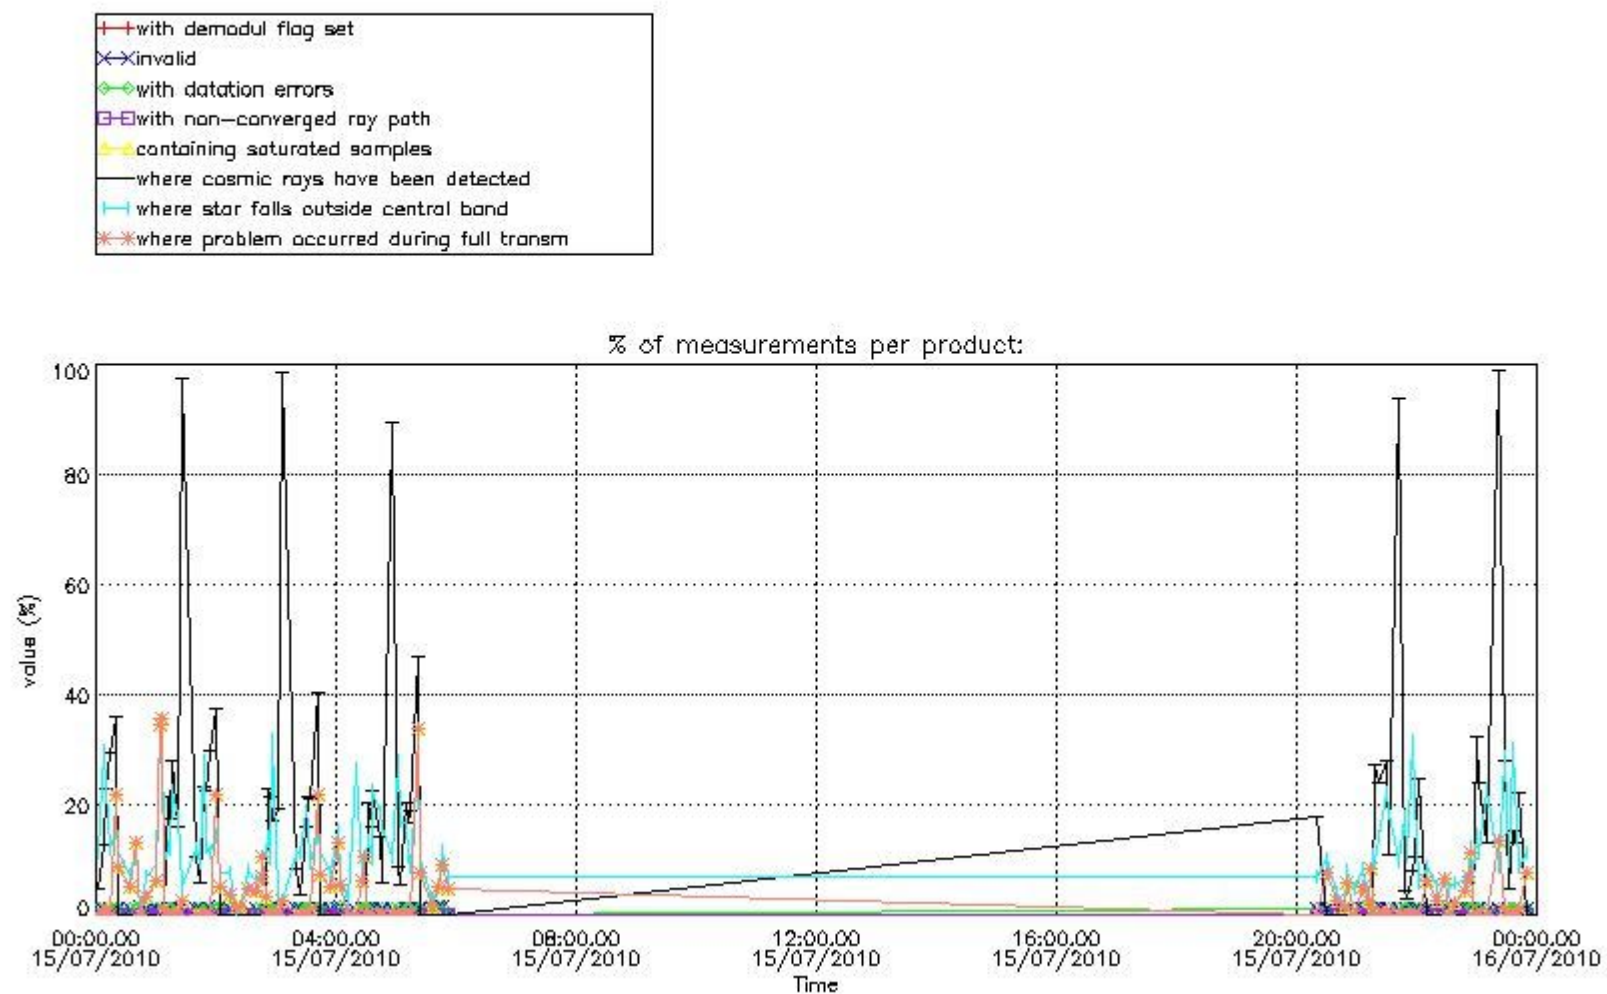

5.1 Percentage of products during reporting period with:

At least one measurement with demodulation flag set:	44.5455 %
Reference spectrum computed from DB:	0.00000 %
Reference spectrum with small number of measurements:	0.00000 %
SATU data not used:	0.00000 %

5.2 Plot quality information per product (time dependant)

5.3 Plot quality information per product (world map)