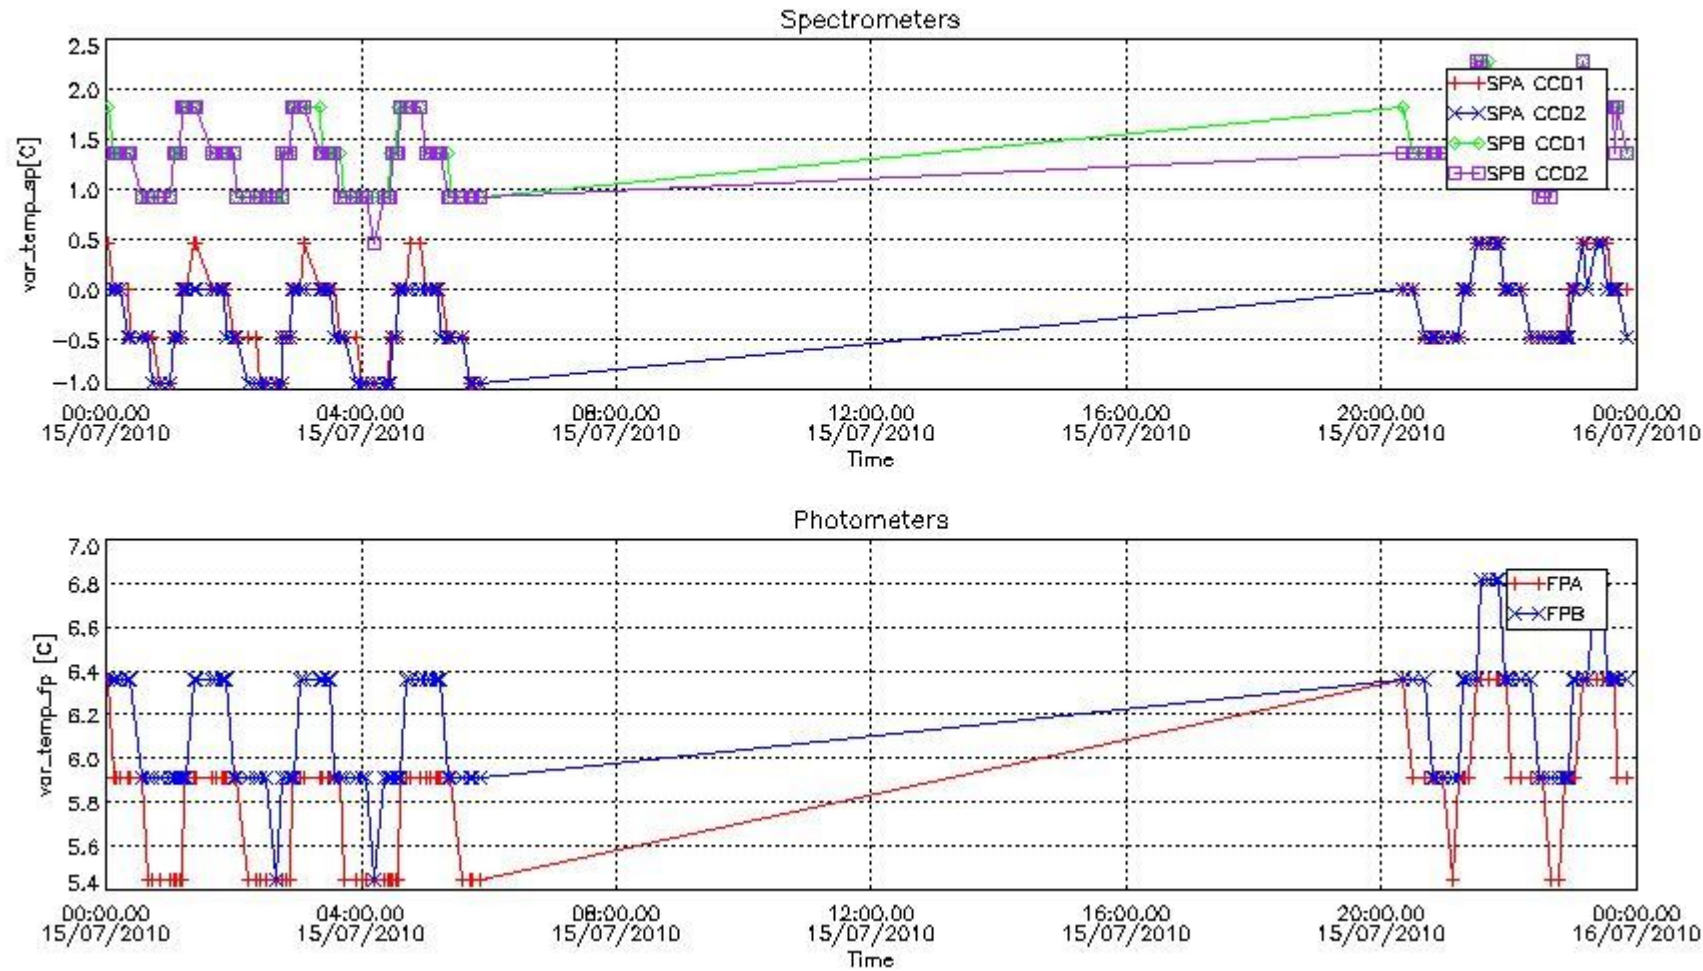

4. Overview of dark signal processing per product

The Dark Charge (DC) is a temperature-dependant signal added to the useful measurements and it is therefore subtracted from them during the processing. There are two phenomena that produce a continuous increase of the DC: the "hot pixels" (a pixel is "hot" when its DC exceeds by a significant amount its value measured on ground at the same temperature) and the "Random Telegraphic Signal" (abrupt change positive or negative of the CCD pixel signal, random in time, affecting only the DC part of the signal and not the photon generated signal).

In this section a list of products that did not use the Dark Sky Area (DSA) observation for the DC computation is given. It is also provided the mean DC plot per product for dark limb products with no error flag set.

4.1 These products did not use the DSA observation for DC computation:

Product name	DC information
GOM_TRA_1PNPDE20100715_202028_000000512091_00143_43784_6991.N1	DC map used
GOM_TRA_1PNPDE20100715_202940_000000402091_00143_43784_6992.N1	DC map used
GOM_TRA_1PNPDE20100715_204021_000000392091_00143_43784_6993.N1	DC map used
GOM_TRA_1PNPDE20100715_204725_000000372091_00143_43784_6994.N1	DC map used
GOM_TRA_1PNPDE20100715_205041_000000442091_00143_43784_6995.N1	DC map used
GOM_TRA_1PNPDE20100715_205753_000000442091_00143_43784_6996.N1	DC map used
GOM_TRA_1PNPDE20100715_210643_000000482091_00143_43784_6997.N1	DC map used
GOM_TRA_1PNPDE20100715_211142_000000412091_00143_43784_6998.N1	DC map used
GOM_TRA_1PNPDE20100715_211303_000000422091_00143_43784_6999.N1	DC map used
GOM_TRA_1PNPDE20100715_211559_000000472091_00143_43784_7000.N1	DC map used
GOM_TRA_1PNPDE20100715_211851_000000422091_00143_43784_7001.N1	DC map used
GOM_TRA_1PNPDE20100715_212125_000000462091_00143_43784_7002.N1	DC map used
GOM_TRA_1PNPDE20100715_212919_000000592091_00143_43784_7003.N1	DC map used