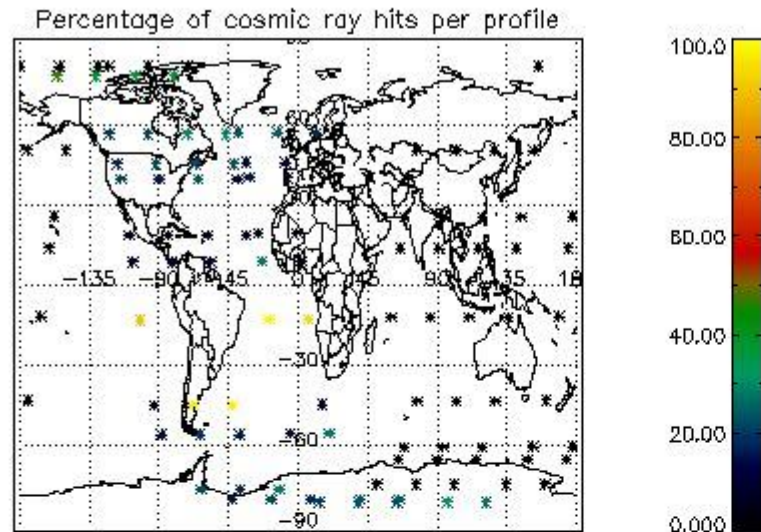

6. Statistics and plot of tangent altitude of the last measurement (DARK & BRIGHT products without errors)

6.1 Statistics on tangent altitude lost:

Statistics	DARK	BRIGHT	TWILIGHT
Mean:	15.356	18.953	12.760
St. deviation:	4.4441	4.6439	4.0626
Maximum:	22.296	26.676	16.302
Minimum:	6.2526	4.4275	5.1857
Number of data:	23.000	55.000	8.0000

6.2 Plot for DARK limb products