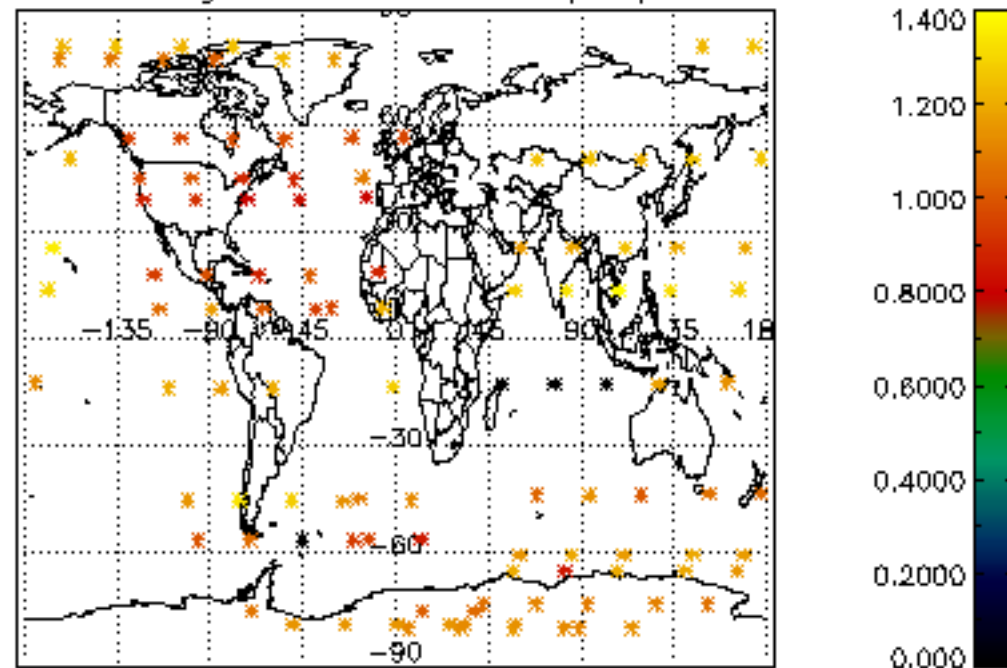

Percentage of cosmic ray hits per profile

Percentage of datation errors per profile

Percentage of star falling outside central band per profile

Percentage of saturation errors per profile

Tangent altitude at which the star is lost