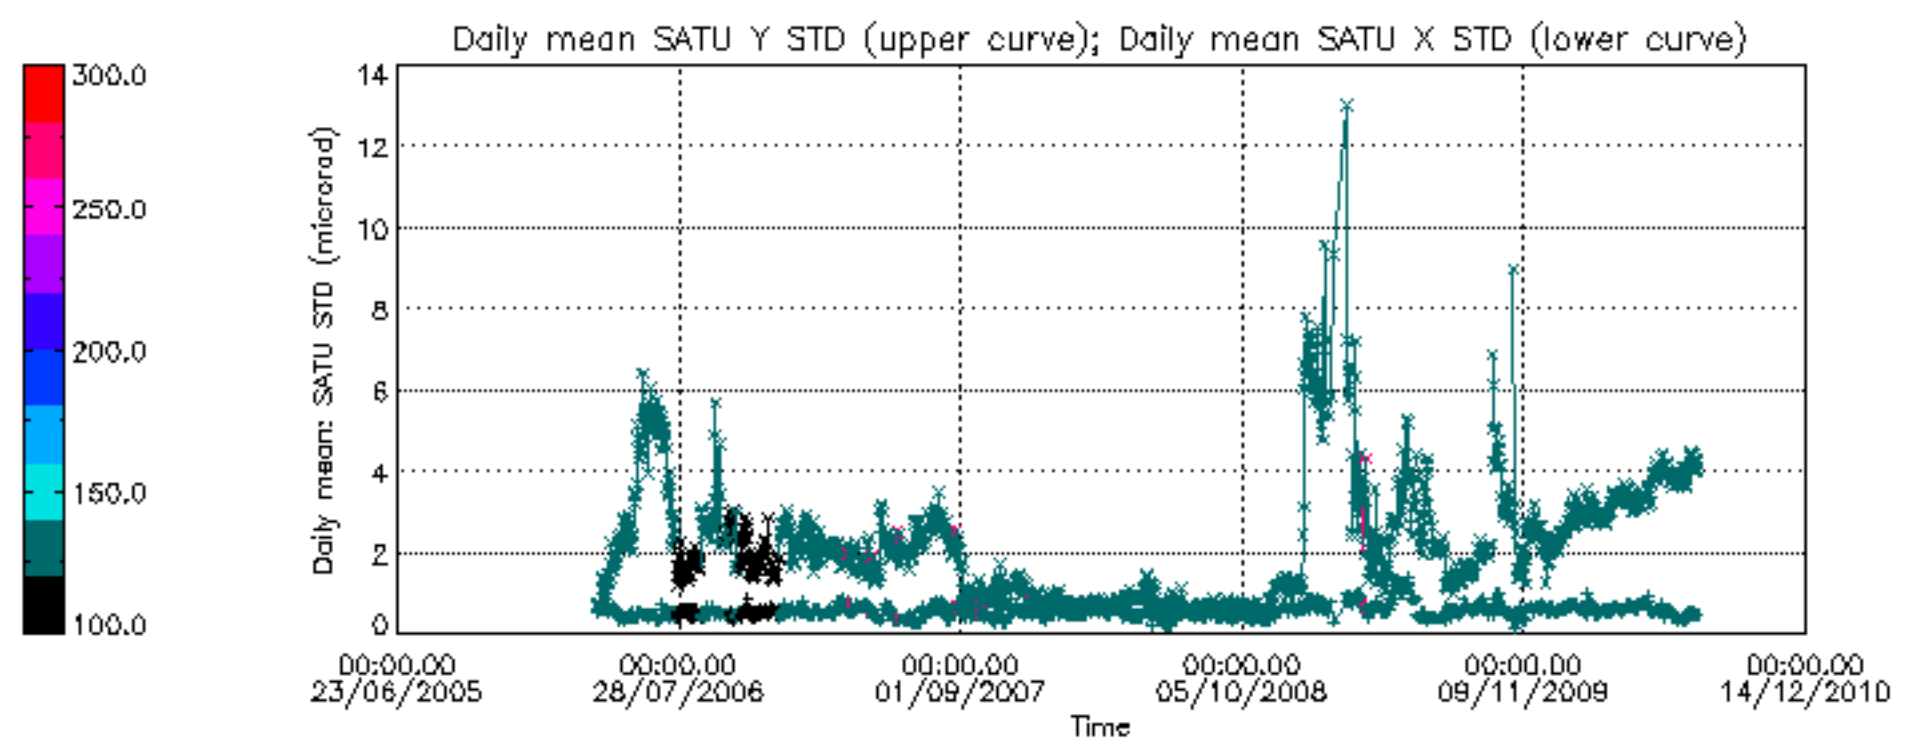

Tangent altitude at which the star is lost

Tangent altitude at which the star is lost

/nas3/ENVISAT/GOMOS/GOM_NL__0P/GOM_NL__0PNPDE20100701_002828_000055612090_00431_43571_0355.N1

1; -536.4; 01-JUL-2010 00:28:28; Dark ; 59.0; 0; ; 0.00; 0;occ; 118; 0;43571
 2; 94.6; 01-JUL-2010 00:38:59; Dark ; 52.5; 84; Alp Phe ; 2.40; 4500;occ; 105; 0;43572
 3; 483.7; 01-JUL-2010 00:45:28; Dark ; 56.5; 63; Bet Gru ; 2.15; 2800;occ; 113; 0;43572
 4; 600.1; 01-JUL-2010 00:47:24; Dark ; 47.0; 31; Alp Gru ; 1.73; 15200;occ; 94; 0;43572
 5; 743.9; 01-JUL-2010 00:49:48; Dark ; 40.5; 45; Alp Pav ; 1.94; 26000;occ; 81; 0;43572
 6; 1314.0; 01-JUL-2010 00:59:18; Dark ; 49.0; 103; 38Zet Sgr ; 2.60; 9700;occ; 98; 0;43572
 7; 1480.2; 01-JUL-2010 01:02:04; Bright; 46.5; 155; 41Pi Sgr ; 2.90; 6600;occ; 93; 0;43572
 8; 1981.6; 01-JUL-2010 01:10:26; Bright; 37.5; 126; 60Bet Oph ; 2.77; 4250;occ; 75; 0;43572
 9; 2121.8; 01-JUL-2010 01:12:46; Bright; 38.0; 59; 55Alp Oph ; 2.08; 8900;occ; 76; 0;43572
 10; 2233.6; 01-JUL-2010 01:14:38; Bright; 47.5; 168; 17Zet Aql ; 2.99; 11000;occ; 95; 0;43572
 11; 2652.9; 01-JUL-2010 01:21:37; Bright; 41.0; 5; 3Alp Lyr ; 0.03; 11000;occ; 82; 0;43572
 12; 2809.4; 01-JUL-2010 01:24:14; Bright; 36.0; 130; 23Bet Dra ; 2.80; 5800;occ; 72; 0;43572
 13; 2925.2; 01-JUL-2010 01:26:09; Bright; 40.0; 144; 18Del Cyg ; 2.86; 11000;occ; 80; 0;43572
 14; 3345.6; 01-JUL-2010 01:33:10; Bright; 45.5; 89; 5Alp Cep ; 2.45; 8000;occ; 91; 0;43572
 15; 3786.1; 01-JUL-2010 01:40:30; Bright; 48.0; 74; 11Bet Cas ; 2.27; 6600;occ; 96; 0;43572
 16; 3888.2; 01-JUL-2010 01:42:12; Bright; 50.0; 68; 18Alp Cas ; 2.22; 4500;occ; 100; 0;43572
 17; 4062.4; 01-JUL-2010 01:45:07; Bright; 56.0; 160; 23Gam Per ; 2.93; 4700;occ; 112; 0;43572
 18; 4266.8; 01-JUL-2010 01:48:31; Bright; 46.0; 73; 57Gam1And ; 2.26; 13100;occ; 92; 0;43572
 19; 4424.1; 01-JUL-2010 01:51:08; Dark ; 49.5; 173; 4Bet Tri ; 3.00; 8900;occ; 99; 0;43572
 20; 4678.5; 01-JUL-2010 01:55:23; Dark ; 60.5; 50; 13Alp Ari ; 2.01; 4250;occ; 121; 0;43572
 21; 4976.2; 01-JUL-2010 02:00:20; Dark ; 48.5; 94; 92Alp Cet ; 2.53; 3100;occ; 97; 0;43572