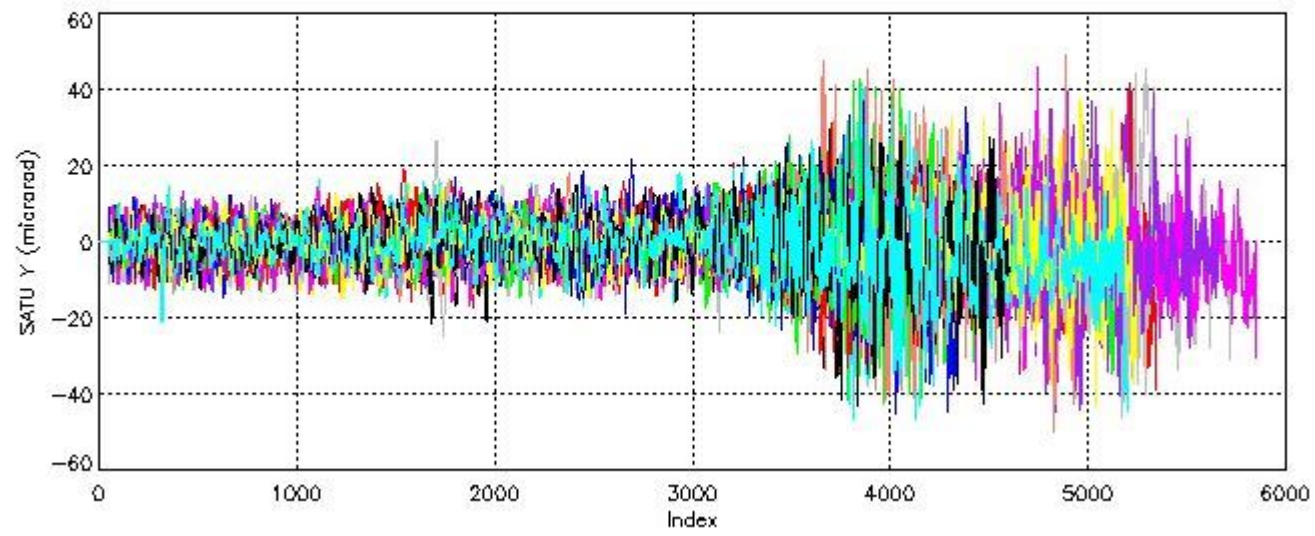

7.2 Statistics on SATU Noise Equivalent Angle (NEA) for DARK (D) and BRIGHT (B) products above 105 kms

The Star Acquisition and Tracking Unit (it is the CCD that tracks the star while it is occulted) Noise Equivalent Angle consists of the statistical angular variation of the SATU data above the atmosphere.

Statistics (in microradians) above 105 km are computed for every occultation, giving four values per occultation: one in the 'X' direction and one in the 'Y' direction for dark and bright limbs. A mean value per day in every direction and limb is calculated and monitored in order to assess instrument performance in terms of star pointing.

7.2.1 SATU NEA Statistics (table)

Statistics	SATU X (D)	SATU Y (D)	SATU X (B)	SATU Y (B)
Mean:	0.13511	-0.61563	0.17859	-0.51960
St. deviation:	0.47528	4.0673	0.79424	3.9406
Maximum:	5.0000	14.500	6.7000	17.000
Minimum:	-15.000	-21.300	-6.2000	-17.200