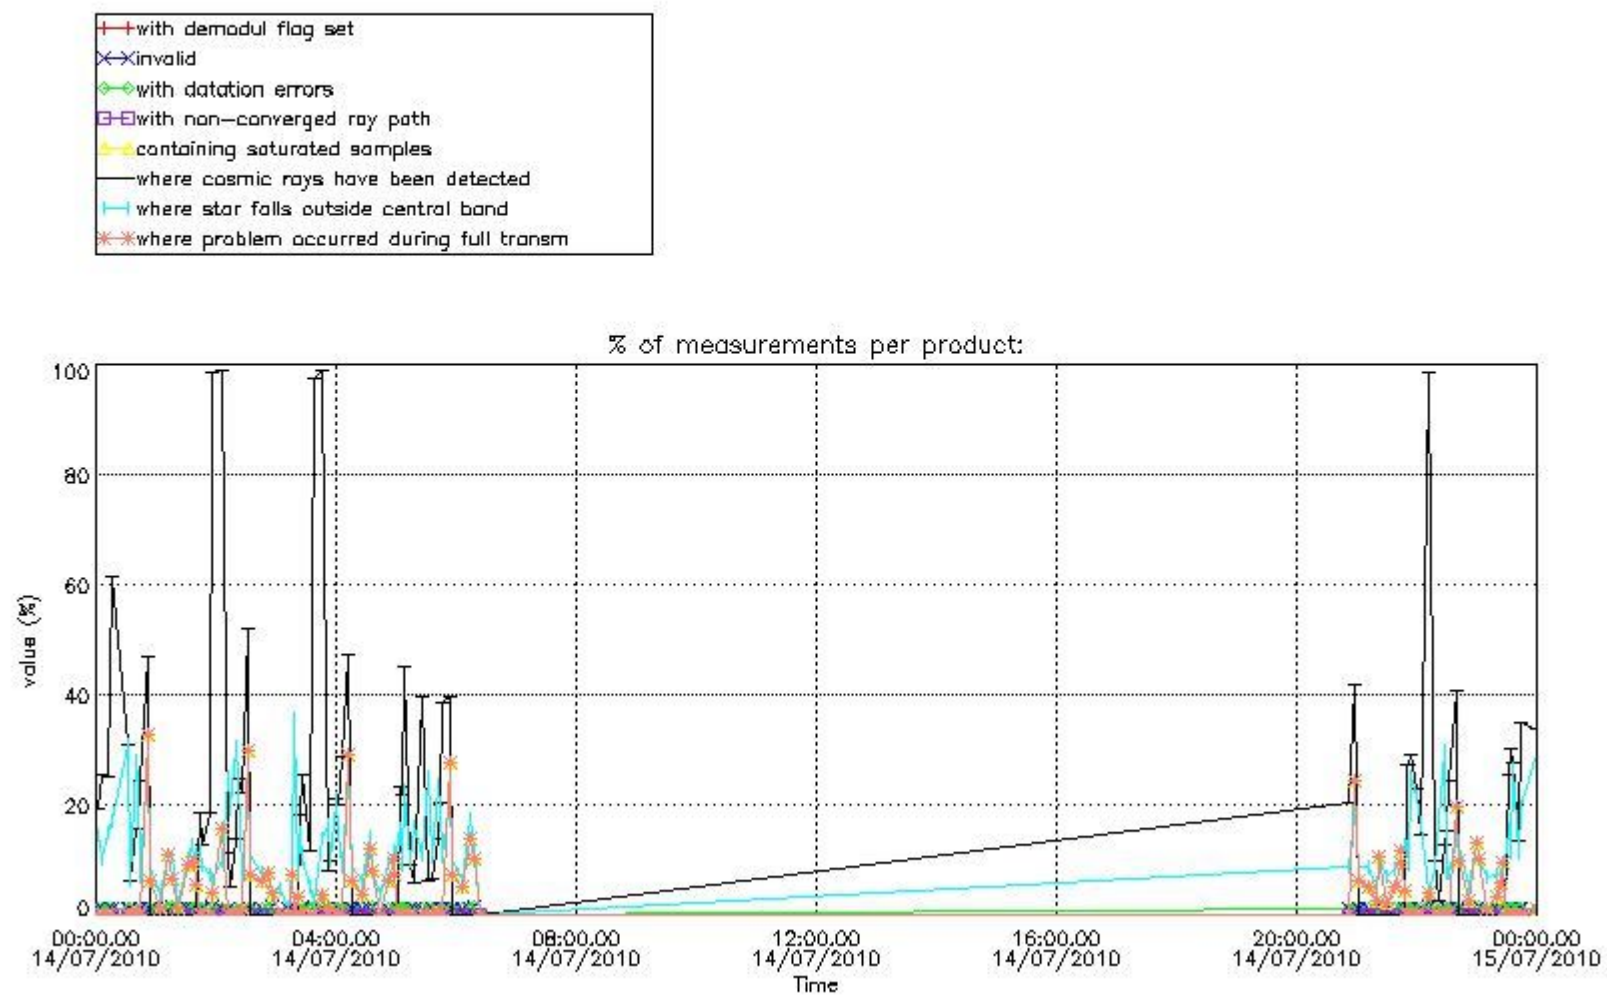

5.1 Percentage of products during reporting period with:

At least one measurement with demodulation flag set:	45.6140 %
Reference spectrum computed from DB:	0.00000 %
Reference spectrum with small number of measurements:	0.00000 %
SATU data not used:	0.00000 %

5.2 Plot quality information per product (time dependant)

5.3 Plot quality information per product (world map)