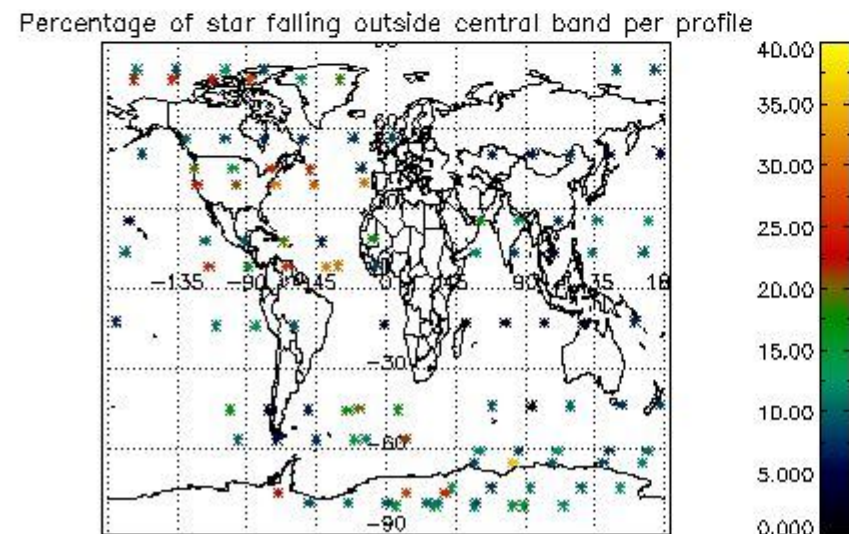

6. Statistics and plot of tangent altitude of the last measurement (DARK & BRIGHT products without errors)

6.1 Statistics on tangent altitude lost:

Statistics	DARK	BRIGHT	TWILIGHT
Mean:	14.881	18.498	13.520
St. deviation:	4.5037	4.3072	3.6229
Maximum:	21.654	27.507	16.386
Minimum:	5.1389	4.2313	7.9466
Number of data:	27.000	56.000	9.0000

6.2 Plot for DARK limb products