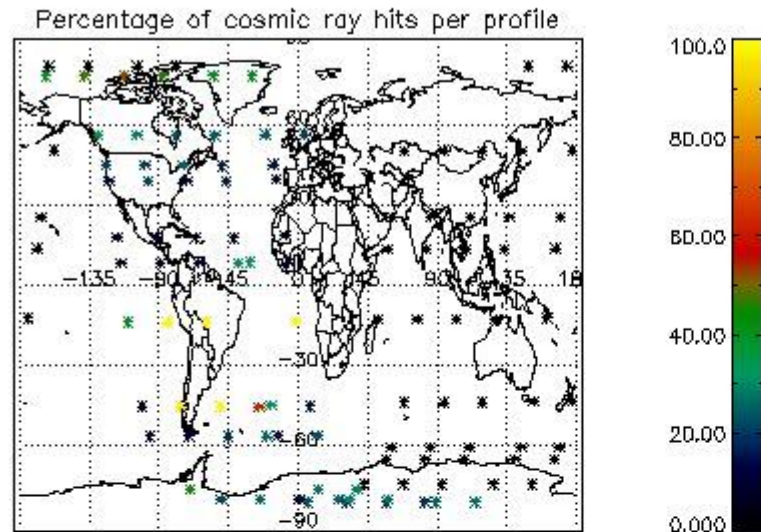

6. Statistics and plot of tangent altitude of the last measurement (DARK & BRIGHT products without errors)

6.1 Statistics on tangent altitude lost:

Statistics	DARK	BRIGHT	TWILIGHT
Mean:	14.881	18.498	13.520
St. deviation:	4.5037	4.3072	3.6229
Maximum:	21.654	27.507	16.386
Minimum:	5.1389	4.2313	7.9466
Number of data:	27.000	56.000	9.0000

6.2 Plot for DARK limb products