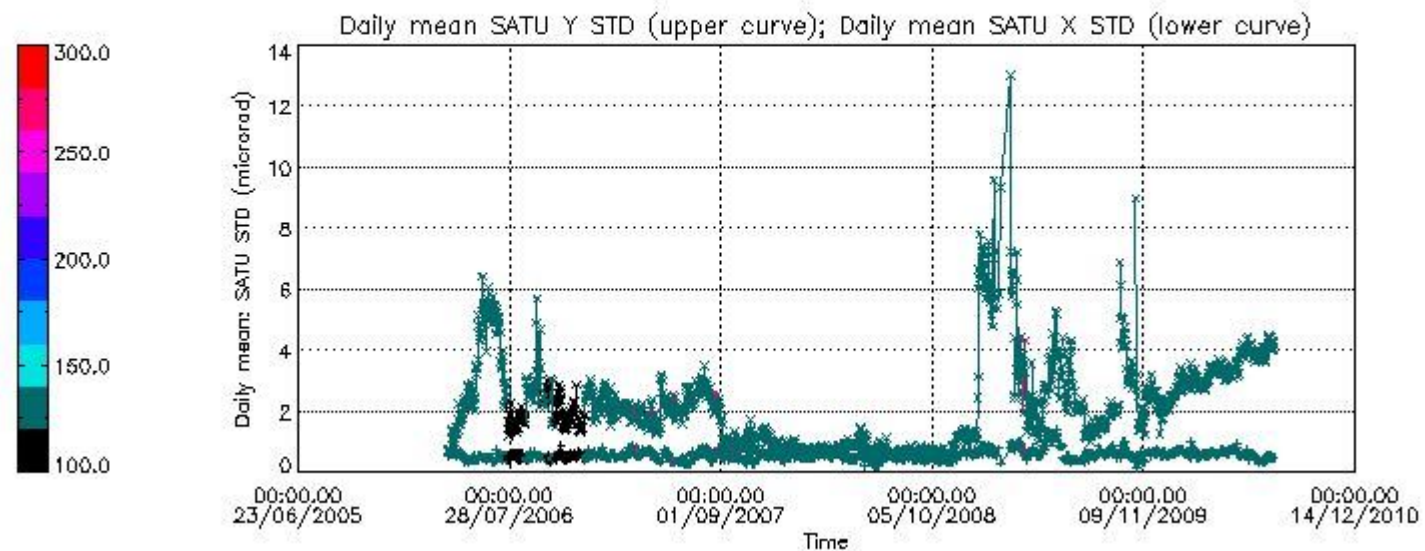

Number of data:	27850.	27850.	54550.	54550.

7.2.2 Trend of daily SATU NEA St. deviation since 1st April 2006 (dark limb)

The long term trend of the SATU 'X' and 'Y' standard deviations should be constant during the whole mission.

The colorbar represents the start tangent altitude (km) of the occultations.

Upper curve: STD of SATU Y axis

Lower curve: STD of SATU X axis

8. Auxiliary Data Files used for the production reported in section 2.4

The number reported in the third column indicates since which file (see list in section 2.4) the corresponding auxiliary file has been used. The fourth column is the date of those product files.

Type	Auxiliary Filename	Used since product	Used since product date
INST_PHYS_CHARACTERISTICS	GOM_INS_AXVIEC20091111_143220_20030716_120000_20500101_000000	1	14-JUL-2010 00:02:37
CALIBRATION_DATABASE	GOM_CAL_AXVIEC20100706_092041_20100704_000000_20500101_000000	1	14-JUL-2010 00:02:37
CALIBRATION_DATABASE	GOM_CAL_AXVIEC20100714_082217_20100712_000000_20500101_000000	77	14-JUL-2010 20:51:54
LEVEL-1B_PROC_CONFIG	GOM_PR1_AXVIEC20091111_145255_20020301_000000_20500101_000000	1	14-JUL-2010 00:02:37
STAR_CATALOGUE	GOM_CAT_AXVIEC20020121_161009_20020101_000000_20200101_000000	1	14-JUL-2010 00:02:37
STELLAR_SPECTRA_DATABANK	GOM_STS_AXVIEC20091111_151504_20020101_160000_20500101_000000	1	14-JUL-2010 00:02:37
ECMWF_FILE	AUX_ECF_AXNECM20100713_055909_20100713_210000_20100714_090000	1	14-JUL-2010 00:02:37
ECMWF_FILE	AUX_ECF_AXNECM20100713_171909_20100714_030000_20100714_150000	36	14-JUL-2010 03:11:57
ECMWF_FILE	AUX_ECA_AXNECM20100714_052114_20100713_210000_20100714_090000	56	14-JUL-2010 04:52:33
ECMWF_FILE	AUX_ECF_AXNECM20100714_052115_20100714_150000_20100715_030000	77	14-JUL-2010 20:51:54
ECMWF_FILE	AUX_ECF_AXNECM20100714_054115_20100714_210000_20100715_090000	92	14-JUL-2010 22:03:53
OPTIONAL_ECMWF_FILE	MISSING	1	14-JUL-2010 00:02:37
ORBIT_DATA_FILE	DOR_NAV_OPNPDE20100713_223154_000060572091_00115_43756_0742.N1	1	14-JUL-2010 00:02:37
ORBIT_DATA_FILE	DOR_NAV_OPNPDE20100714_001251_000057382091_00116_43757_0743.N1	5	14-JUL-2010 00:31:04
ORBIT_DATA_FILE	AUX_FPO_AXVPDS20100713_091907_20100712_195837_20100722_212452	23	14-JUL-2010 01:56:36
ORBIT_DATA_FILE	DOR_NAV_OPNPDE20100714_030811_000057382091_00118_43759_0745.N1	36	14-JUL-2010 03:11:57
ORBIT_DATA_FILE	DOR_NAV_OPNPDE20100714_044908_000057382091_00119_43760_0746.N1	56	14-JUL-2010 04:52:33
ORBIT_DATA_FILE	DOR_NAV_OPNPDE20100714_205049_000038252091_00129_43770_0747.N1	77	14-JUL-2010 20:51:54
ORBIT_DATA_FILE	DOR_NAV_OPNPDE20100714_215954_000057382091_00129_43770_0748.N1	92	14-JUL-2010 22:03:53
ORBIT_DATA_FILE	DOR_NAV_OPNPDE20100714_234051_000057382091_00130_43771_0749.N1	113	14-JUL-2010 23:44:30