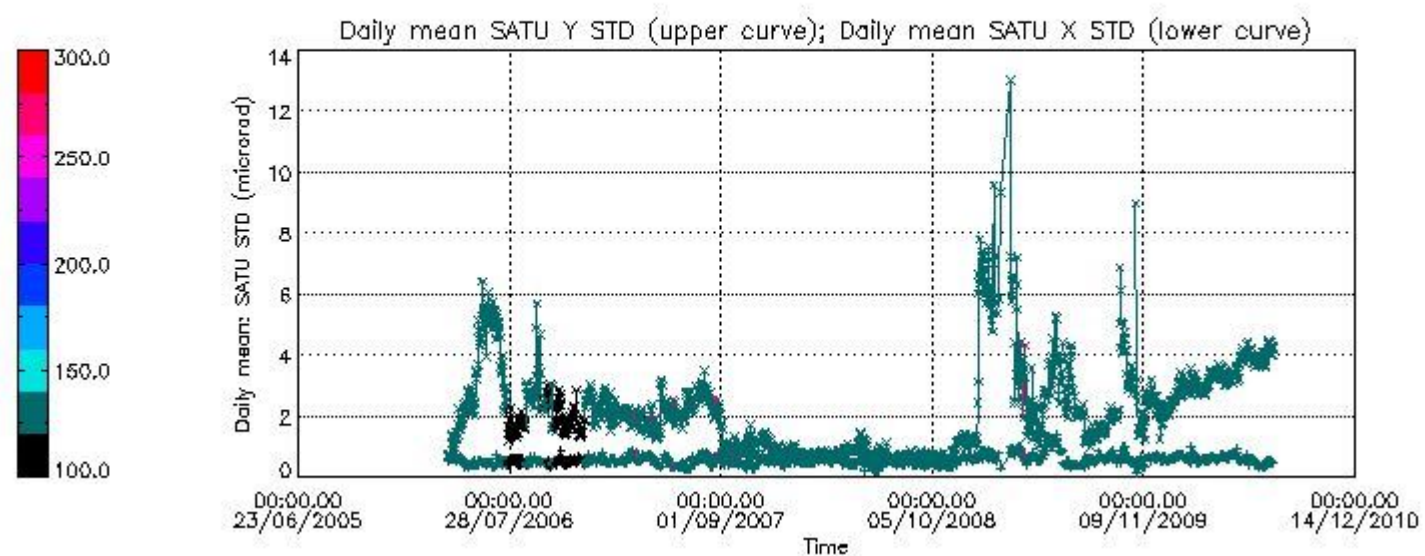

Number of data:	28750.	28750.	71250.	71250.

7.2.2 Trend of daily SATU NEA St. deviation since 1st April 2006 (dark limb)

The long term trend of the SATU 'X' and 'Y' standard deviations should be constant during the whole mission.

The colorbar represents the start tangent altitude (km) of the occultations.

Upper curve: STD of SATU Y axis

Lower curve: STD of SATU X axis

8. Auxiliary Data Files used for the production reported in section 2.4

The number reported in the third column indicates since which file (see list in section 2.4) the corresponding auxiliary file has been used. The fourth column is the date of those product files.

Type	Auxiliary Filename	Used since product	Used since product date
INST_PHYS_CHARACTERISTICS	GOM_INS_AXVIEC20091111_143220_20030716_120000_20500101_000000	1	13-JUL-2010 00:03:01
CALIBRATION_DATABASE	GOM_CAL_AXVIEC20100706_092041_20100704_000000_20500101_000000	1	13-JUL-2010 00:03:01
LEVEL-1B_PROC_CONFIG	GOM_PR1_AXVIEC20091111_145255_20020301_000000_20500101_000000	1	13-JUL-2010 00:03:01
STAR_CATALOGUE	GOM_CAT_AXVIEC20020121_161009_20020101_000000_20200101_000000	1	13-JUL-2010 00:03:01
STELLAR_SPECTRA_DATABANK	GOM_STS_AXVIEC20091111_151504_20020101_160000_20500101_000000	1	13-JUL-2010 00:03:01
ECMWF_FILE	AUX_ECF_AXNECM20100712_054429_20100712_210000_20100713_090000	1	13-JUL-2010 00:03:01
ECMWF_FILE	AUX_ECF_AXNECM20100712_172432_20100713_030000_20100713_150000	43	13-JUL-2010 03:43:41
ECMWF_FILE	AUX_ECA_AXNECM20100713_053909_20100712_210000_20100713_090000	63	13-JUL-2010 05:24:17
ECMWF_FILE	AUX_ECF_AXNECM20100713_053910_20100713_150000_20100714_030000	83	13-JUL-2010 19:42:44
ECMWF_FILE	AUX_ECF_AXNECM20100713_055909_20100713_210000_20100714_090000	117	13-JUL-2010 22:35:23
OPTIONAL_ECMWF_FILE	MISSING	1	13-JUL-2010 00:03:01
ORBIT_DATA_FILE	DOR_NAV_OPNPDE20100712_230355_000057382091_00101_43742_0735.N1	1	13-JUL-2010 00:03:01
ORBIT_DATA_FILE	DOR_NAV_OPNPDE20100713_004452_000054192091_00102_43743_0736.N1	12	13-JUL-2010 01:02:33
ORBIT_DATA_FILE	DOR_NAV_OPNPDE20100713_022030_000041442091_00103_43744_0737.N1	29	13-JUL-2010 02:24:53
ORBIT_DATA_FILE	DOR_NAV_OPNPDE20100713_033453_000060572091_00104_43745_0738.N1	43	13-JUL-2010 03:43:41
ORBIT_DATA_FILE	DOR_NAV_OPNPDE20100713_052109_000057382091_00105_43746_0739.N1	63	13-JUL-2010 05:24:17
ORBIT_DATA_FILE	DOR_NAV_OPNPDE20100713_193634_000038252091_00114_43755_0740.N1	83	13-JUL-2010 19:42:44
ORBIT_DATA_FILE	DOR_NAV_OPNPDE20100713_204539_000060572091_00114_43755_0741.N1	96	13-JUL-2010 20:51:36
ORBIT_DATA_FILE	DOR_NAV_OPNPDE20100713_223154_000060572091_00115_43756_0742.N1	117	13-JUL-2010 22:35:23