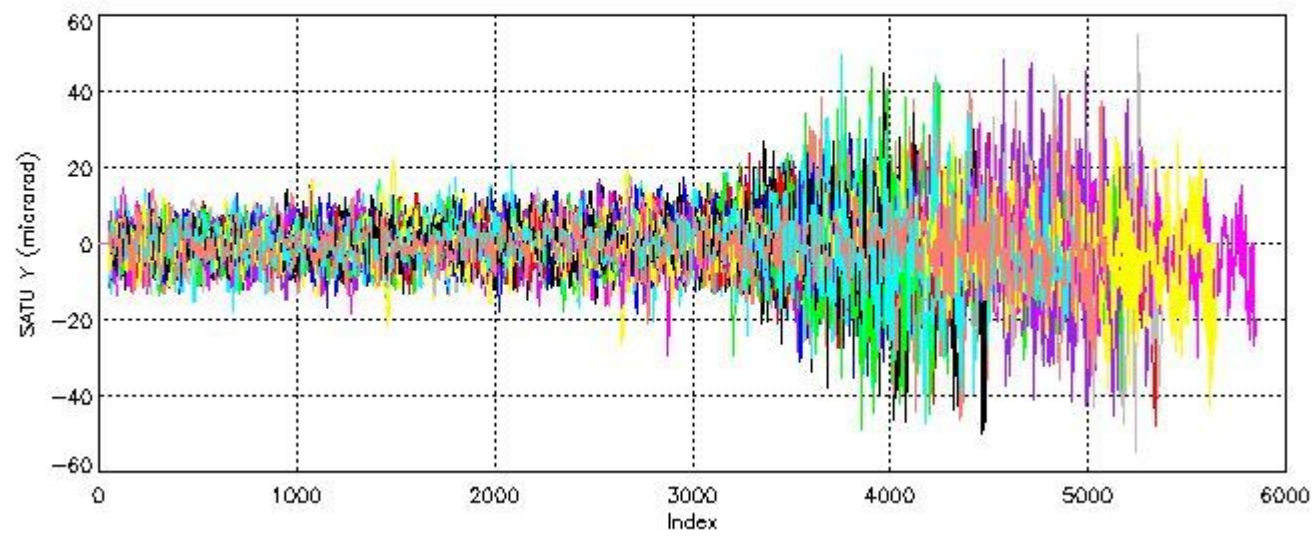

7.2 Statistics on SATU Noise Equivalent Angle (NEA) for DARK (D) and BRIGHT (B) products above 105 kms

The Star Acquisition and Tracking Unit (it is the CCD that tracks the star while it is occulted) Noise Equivalent Angle consists of the statistical angular variation of the SATU data above the atmosphere.

Statistics (in microradians) above 105 km are computed for every occultation, giving four values per occultation: one in the 'X' direction and one in the 'Y' direction for dark and bright limbs. A mean value per day in every direction and limb is calculated and monitored in order to assess instrument performance in terms of star pointing.

7.2.1 SATU NEA Statistics (table)

Statistics	SATU X (D)	SATU Y (D)	SATU X (B)	SATU Y (B)
Mean:	0.12406	-0.69245	0.18804	-0.53615
St. deviation:	0.48671	4.2196	0.78648	3.9482
Maximum:	3.6000	17.000	7.9000	19.700
Minimum:	-4.2000	-18.100	-5.3000	-17.300