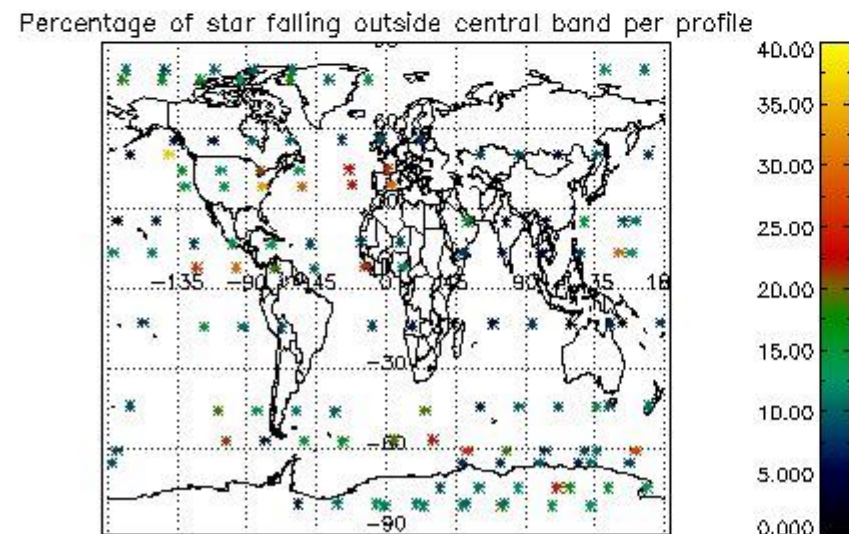

5.2 Plot quality information per product (time dependant)

5.3 Plot quality information per product (world map)

6. Statistics and plot of tangent altitude of the last measurement (DARK & BRIGHT products without errors)