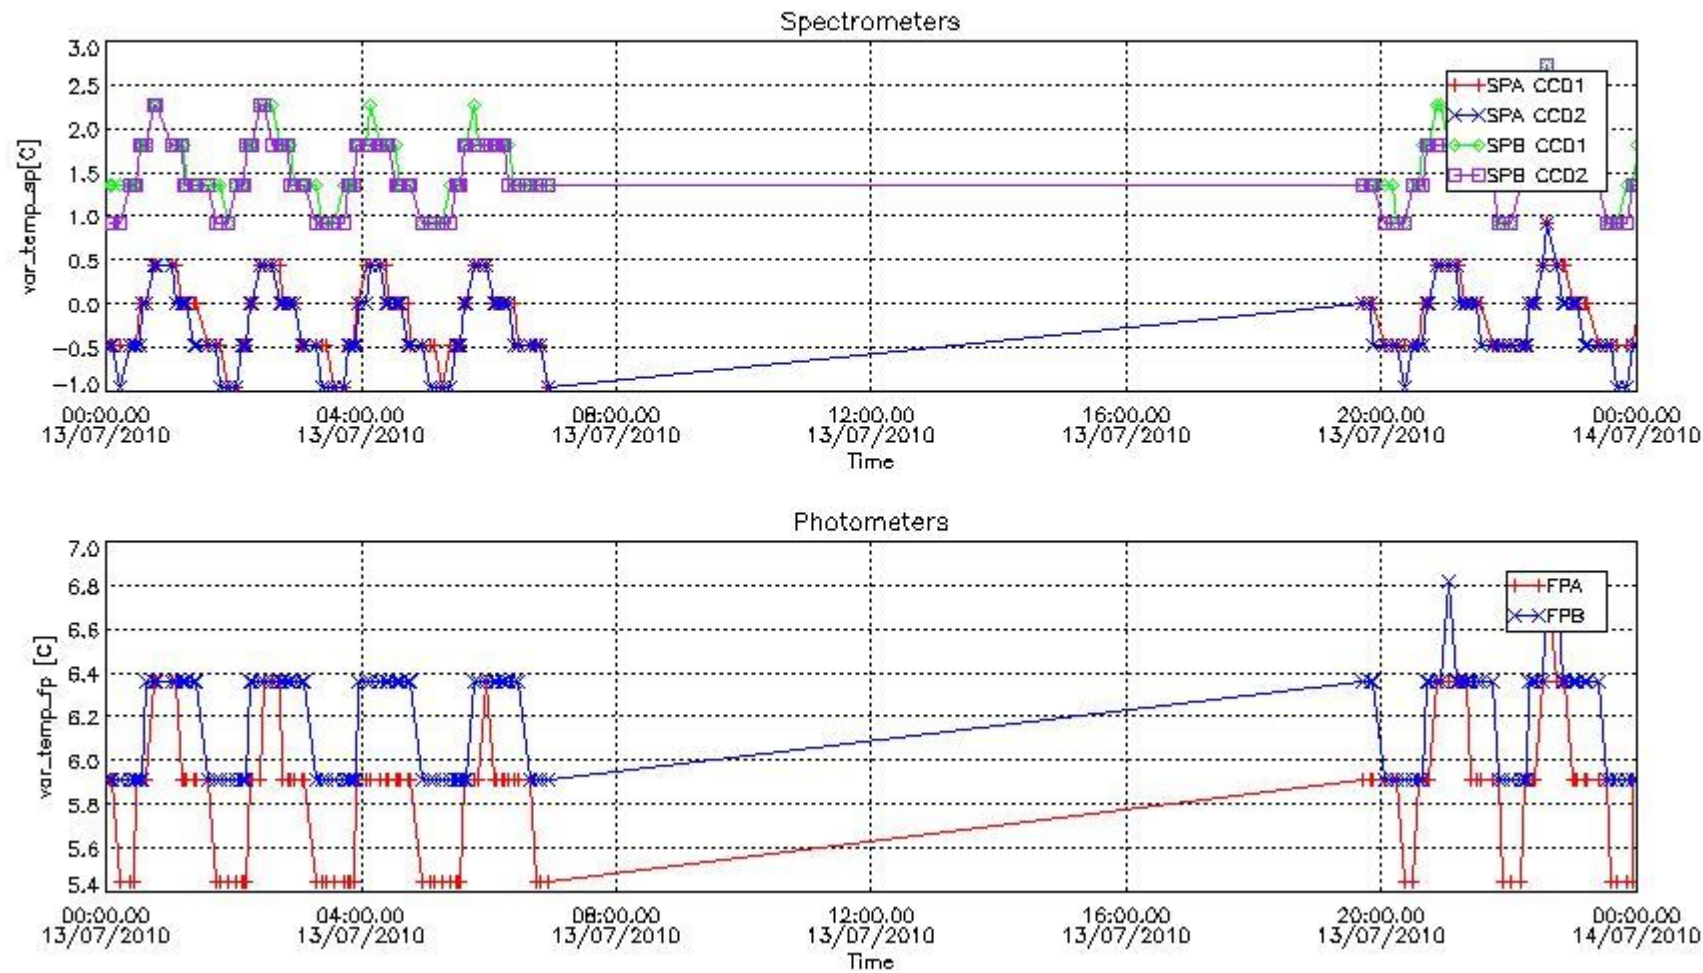

129	GOM_TRA_1PNPDE20100713_234159_000000422091_00116_43757_6528.N1	13-JUL-2010 23:41:59	Bright	41.500	89	5Alp Cep	2.4510	8000.0	83	43757	No
130	GOM_TRA_1PNPDE20100713_235046_000000482091_00116_43757_6529.N1	13-JUL-2010 23:50:46	Bright	48.000	76	27Gam Cas	2.3000	30000.	96	43757	No
131	GOM_TRA_1PNPDE20100713_235536_000000432091_00116_43757_6530.N1	13-JUL-2010 23:55:36	Bright	42.500	160	23Gam Per	2.9300	4700.0	85	43757	No
132	GOM_TRA_1PNPDE20100713_235655_000000432091_00116_43757_6531.N1	13-JUL-2010 23:56:55	Bright	42.500	35	33Alp Per	1.7950	6250.0	85	43757	No
133	GOM_TRA_1PNPDE20100713_235949_000000502091_00116_43757_6532.N1	13-JUL-2010 23:59:49	Bright	50.000	79	26Bet Per	2.3100	13100.	100	43757	No

3. Plot of GOMOS spectrometers and photometers temperatures from level 1b data

4. Overview of dark signal processing per product

The Dark Charge (DC) is a temperature-dependant signal added to the useful measurements and it is therefore subtracted from them during the processing. There are two phenomena that produce a continuous increase of the DC: the "hot pixels" (a pixel is "hot" when its DC exceeds by a significant amount its value measured on ground at the same temperature) and the "Random Telegraphic Signal" (abrupt change positive or negative of the CCD pixel signal, random in time, affecting only the DC part of the signal and not the photon generated signal).

In this section a list of products that did not use the Dark Sky Area (DSA) observation for the DC computation is given. It is also provided the mean DC plot per product for dark limb products with no error flag set.

4.1 These products did not use the DSA observation for DC computation:

Product name	DC information
GOM_TRA_1PNPDE20100713_194244_000000522091_00114_43755_6465.N1	DC map used
GOM_TRA_1PNPDE20100713_194941_000000422091_00114_43755_6466.N1	DC map used
GOM_TRA_1PNPDE20100713_195213_000000412091_00114_43755_6467.N1	DC map used
GOM_TRA_1PNPDE20100713_200305_000000592091_00114_43755_6468.N1	DC map used
GOM_TRA_1PNPDE20100713_201009_000000392091_00114_43755_6469.N1	DC map used