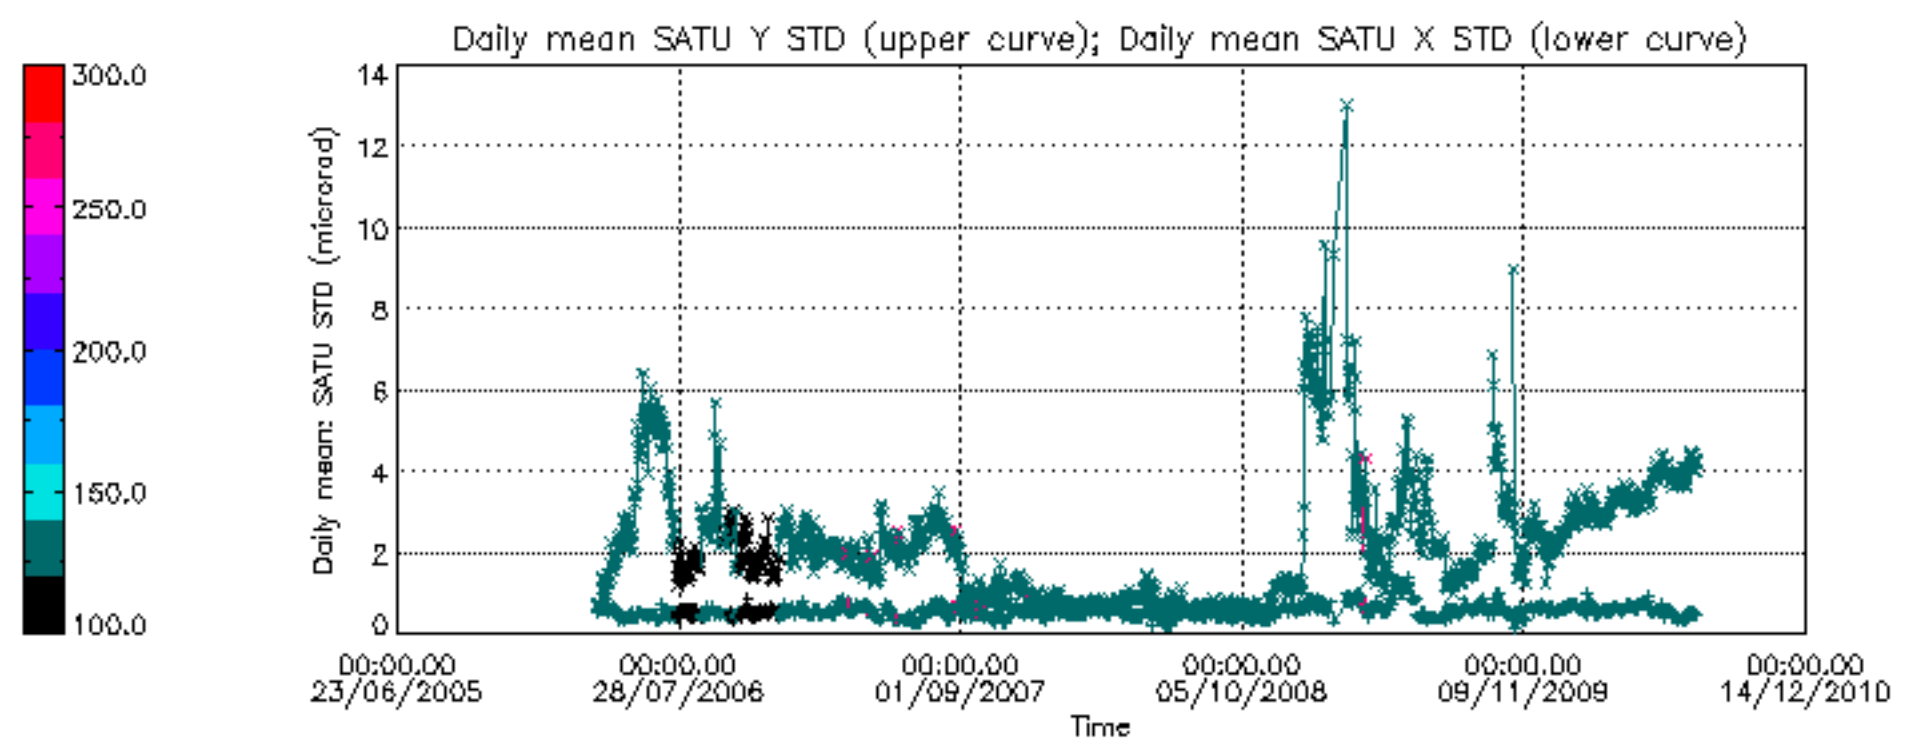

Tangent altitude at which the star is lost

Tangent altitude at which the star is lost

/nas3/ENVISAT/GOMOS/GOM_NL__0P/GOM_NL__0PNPDE20100701_002828_000055612090_00431_43571_0355.N1

1; -536.4; 01-JUL-2010 00:28:28; Dark ; 59.0; 0; ; 0.00; 0;occ; 118; 0;43571
 2; 94.6; 01-JUL-2010 00:38:59; Dark ; 52.5; 84; Alp Phe ; 2.40; 4500;occ; 105; 0;43572
 3; 483.7; 01-JUL-2010 00:45:28; Dark ; 56.5; 63; Bet Gru ; 2.15; 2800;occ; 113; 0;43572
 4; 600.1; 01-JUL-2010 00:47:24; Dark ; 47.0; 31; Alp Gru ; 1.73; 15200;occ; 94; 0;43572
 5; 743.9; 01-JUL-2010 00:49:48; Dark ; 40.5; 45; Alp Pav ; 1.94; 26000;occ; 81; 0;43572
 6; 1314.0; 01-JUL-2010 00:59:18; Dark ; 49.0; 103; 38Zet Sgr ; 2.60; 9700;occ; 98; 0;43572
 7; 1480.2; 01-JUL-2010 01:02:04; Bright; 46.5; 155; 41Pi Sgr ; 2.90; 6600;occ; 93; 0;43572
 8; 1981.6; 01-JUL-2010 01:10:26; Bright; 37.5; 126; 60Bet Oph ; 2.77; 4250;occ; 75; 0;43572
 9; 2121.8; 01-JUL-2010 01:12:46; Bright; 38.0; 59; 55Alp Oph ; 2.08; 8900;occ; 76; 0;43572
 10; 2233.6; 01-JUL-2010 01:14:38; Bright; 47.5; 168; 17Zet Aql ; 2.99; 11000;occ; 95; 0;43572
 11; 2652.9; 01-JUL-2010 01:21:37; Bright; 41.0; 5; 3Alp Lyr ; 0.03; 11000;occ; 82; 0;43572
 12; 2809.4; 01-JUL-2010 01:24:14; Bright; 36.0; 130; 23Bet Dra ; 2.80; 5800;occ; 72; 0;43572
 13; 2925.2; 01-JUL-2010 01:26:09; Bright; 40.0; 144; 18Del Cyg ; 2.86; 11000;occ; 80; 0;43572
 14; 3345.6; 01-JUL-2010 01:33:10; Bright; 45.5; 89; 5Alp Cep ; 2.45; 8000;occ; 91; 0;43572
 15; 3786.1; 01-JUL-2010 01:40:30; Bright; 48.0; 74; 11Bet Cas ; 2.27; 6600;occ; 96; 0;43572
 16; 3888.2; 01-JUL-2010 01:42:12; Bright; 50.0; 68; 18Alp Cas ; 2.22; 4500;occ; 100; 0;43572
 17; 4062.4; 01-JUL-2010 01:45:07; Bright; 56.0; 160; 23Gam Per ; 2.93; 4700;occ; 112; 0;43572
 18; 4266.8; 01-JUL-2010 01:48:31; Bright; 46.0; 73; 57Gam1And ; 2.26; 13100;occ; 92; 0;43572
 19; 4424.1; 01-JUL-2010 01:51:08; Dark ; 49.5; 173; 4Bet Tri ; 3.00; 8900;occ; 99; 0;43572
 20; 4678.5; 01-JUL-2010 01:55:23; Dark ; 60.5; 50; 13Alp Ari ; 2.01; 4250;occ; 121; 0;43572
 21; 4976.2; 01-JUL-2010 02:00:20; Dark ; 48.5; 94; 92Alp Cet ; 2.53; 3100;occ; 97; 0;43572