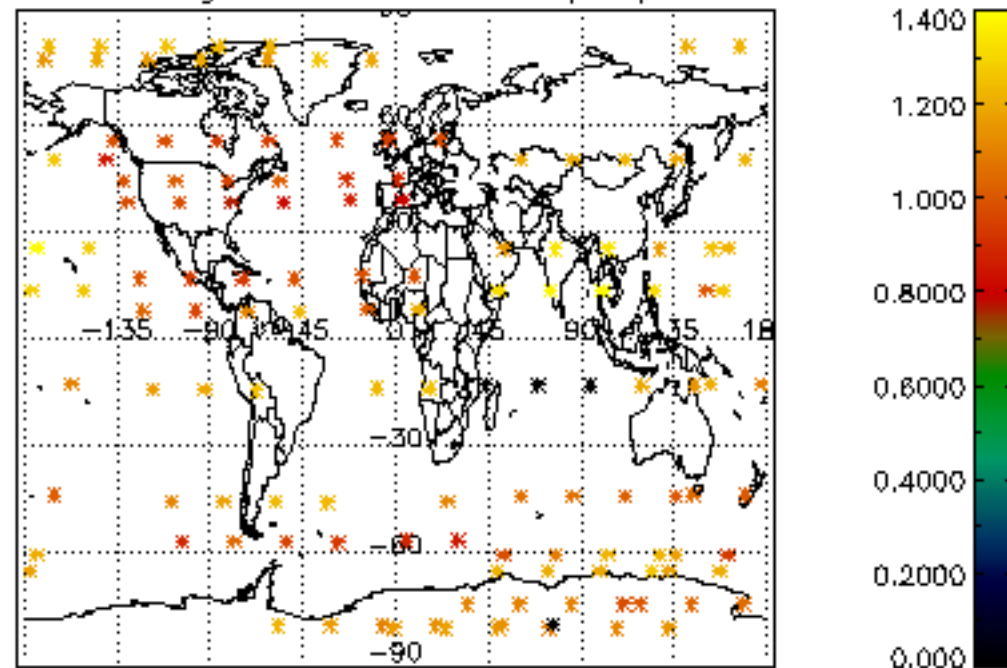

Percentage of datation errors per profile