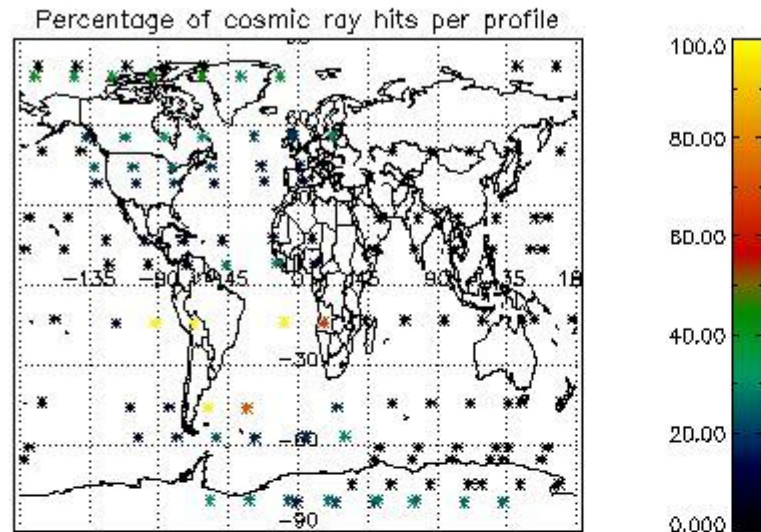

6. Statistics and plot of tangent altitude of the last measurement (DARK & BRIGHT products without errors)

6.1 Statistics on tangent altitude lost:

Statistics	DARK	BRIGHT	TWILIGHT
Mean:	14.777	18.253	15.691
St. deviation:	3.8602	4.2762	1.9457
Maximum:	19.382	27.718	18.906
Minimum:	5.8094	4.3815	13.025
Number of data:	28.000	73.000	6.0000

6.2 Plot for DARK limb products