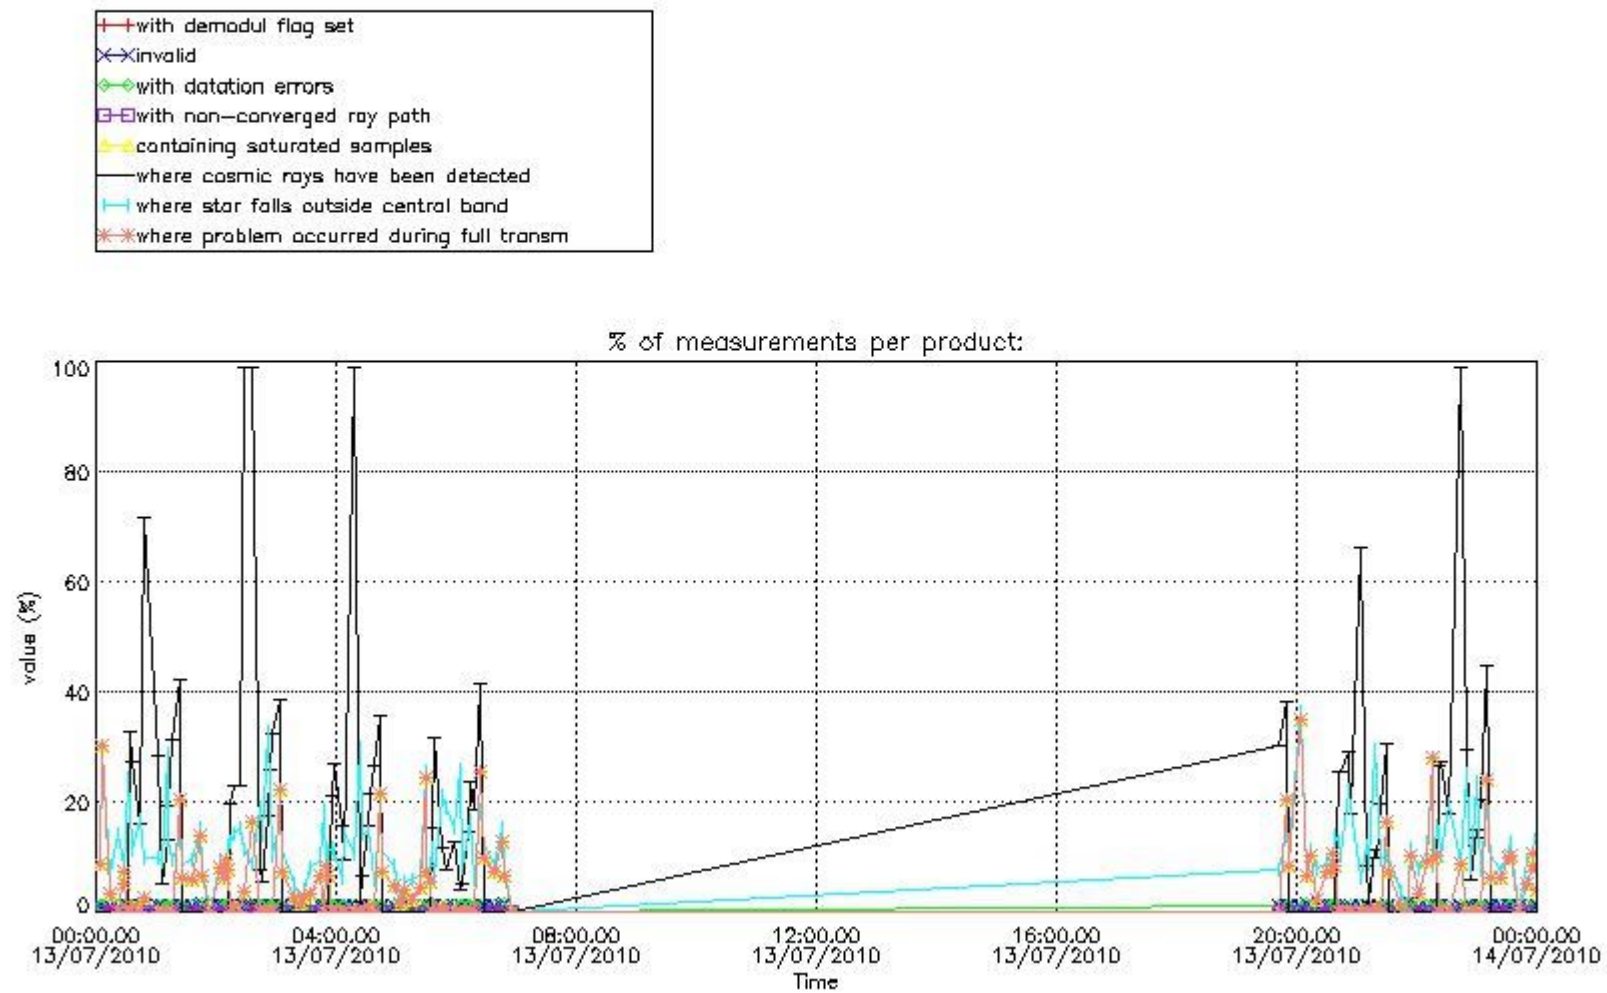

5. Demodulation flag and quality information monitoring

In this section it is presented the modulation information extracted from the pcd (product confidence data) at measurement level and information extracted from the Quality Summary dataset. Only products without errors (error flag in the MPH set to "0") are used.

5.1 Percentage of products during reporting period with:

At least one measurement with demodulation flag set:	39.3939 %
Reference spectrum computed from DB:	0.00000 %
Reference spectrum with small number of measurements:	0.00000 %
SATU data not used:	0.00000 %

5.2 Plot quality information per product (time dependant)

5.3 Plot quality information per product (world map)