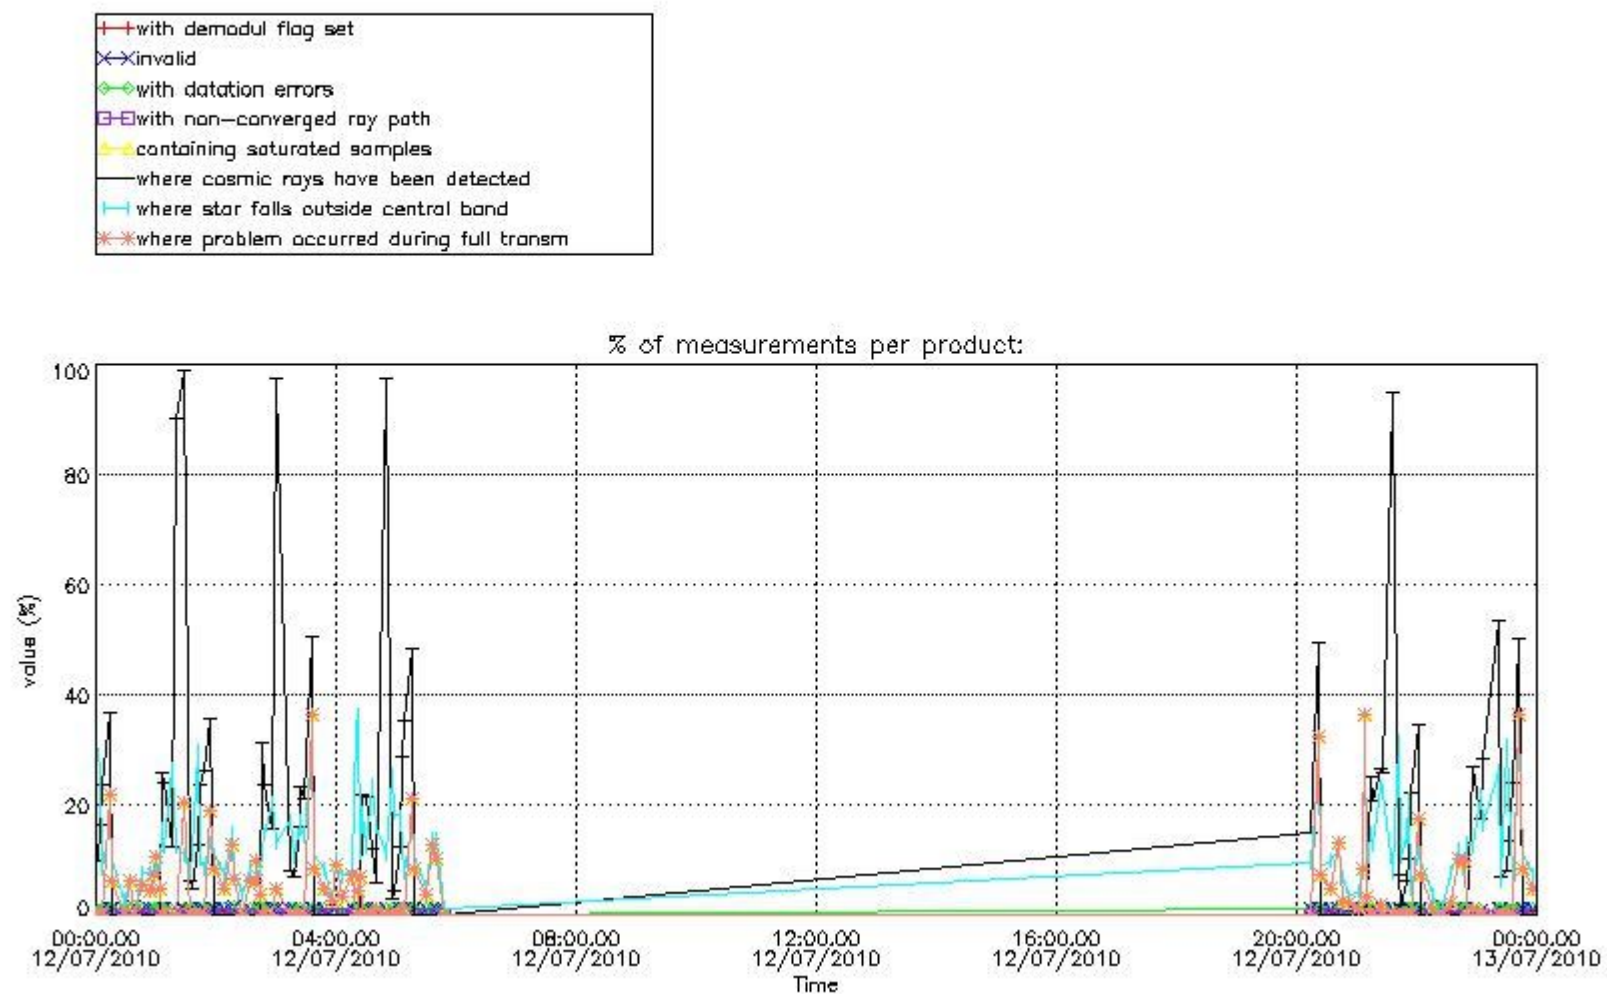

5.1 Percentage of products during reporting period with:

At least one measurement with demodulation flag set:	40.9091 %
Reference spectrum computed from DB:	0.00000 %
Reference spectrum with small number of measurements:	0.00000 %
SATU data not used:	0.00000 %

5.2 Plot quality information per product (time dependant)

5.3 Plot quality information per product (world map)