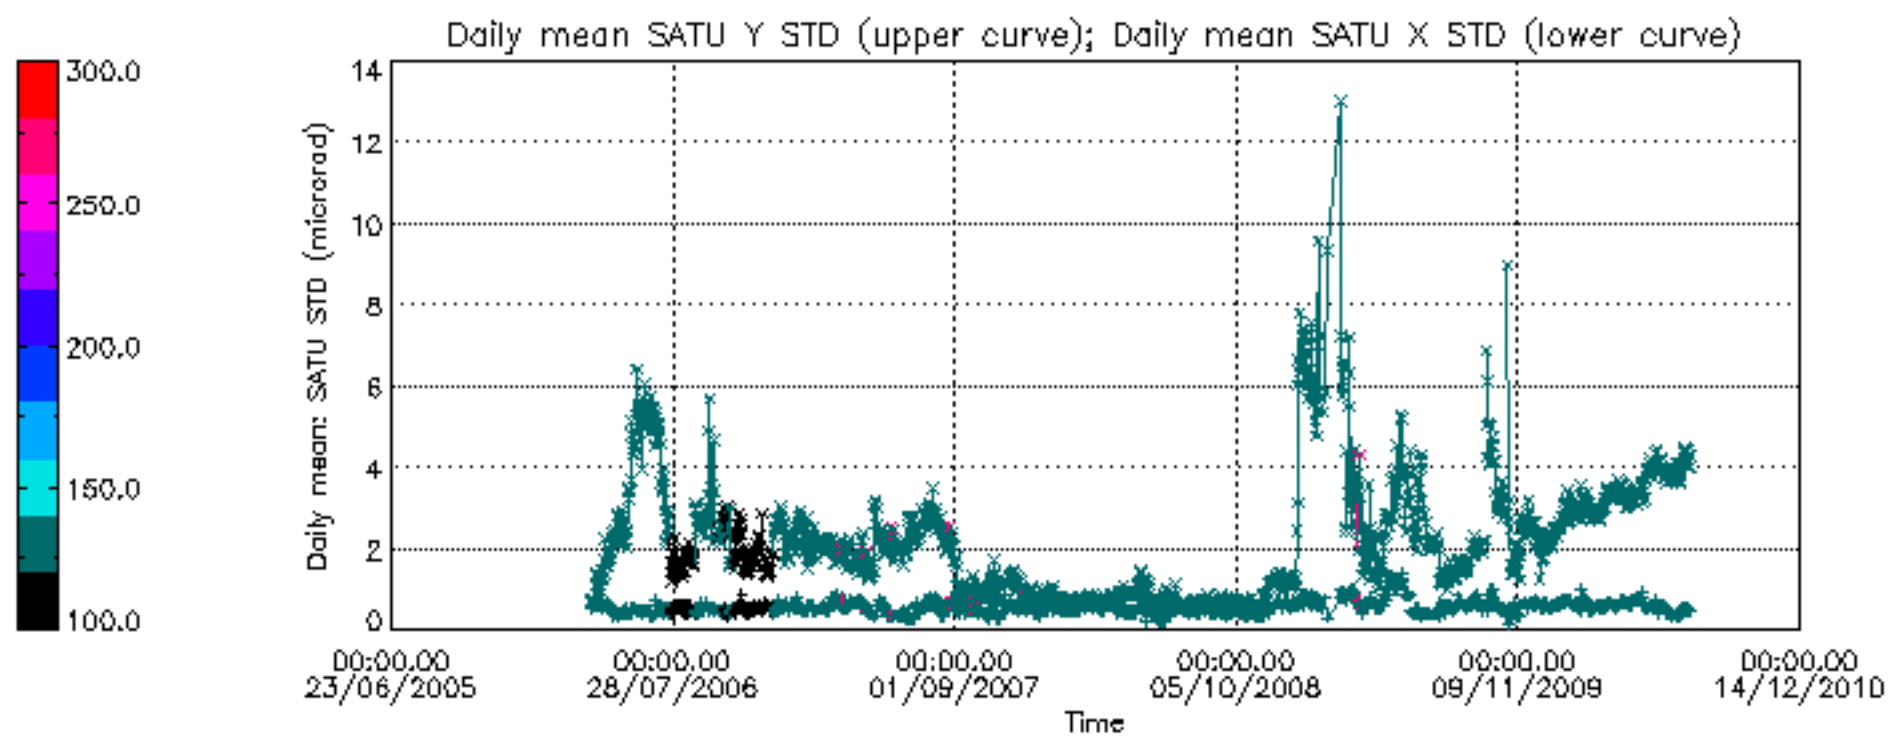

Tangent altitude at which the star is lost

Tangent altitude at which the star is lost

/nas3/ENVISAT/GOMOS/GOM\_NL\_\_0P/GOM\_NL\_\_0PNPDE20100701\_002828\_000055612090\_00431\_43571\_0355.N1

1; -536.4; 01-JUL-2010 00:28:28; Dark ; 59.0; 0; ; 0.00; 0;occ; 118; 0;43571  
 2; 94.6; 01-JUL-2010 00:38:59; Dark ; 52.5; 84; Alp Phe ; 2.40; 4500;occ; 105; 0;43572  
 3; 483.7; 01-JUL-2010 00:45:28; Dark ; 56.5; 63; Bet Gru ; 2.15; 2800;occ; 113; 0;43572  
 4; 600.1; 01-JUL-2010 00:47:24; Dark ; 47.0; 31; Alp Gru ; 1.73; 15200;occ; 94; 0;43572  
 5; 743.9; 01-JUL-2010 00:49:48; Dark ; 40.5; 45; Alp Pav ; 1.94; 26000;occ; 81; 0;43572  
 6; 1314.0; 01-JUL-2010 00:59:18; Dark ; 49.0; 103; 38Zet Sgr ; 2.60; 9700;occ; 98; 0;43572  
 7; 1480.2; 01-JUL-2010 01:02:04; Bright; 46.5; 155; 41Pi Sgr ; 2.90; 6600;occ; 93; 0;43572  
 8; 1981.6; 01-JUL-2010 01:10:26; Bright; 37.5; 126; 60Bet Oph ; 2.77; 4250;occ; 75; 0;43572  
 9; 2121.8; 01-JUL-2010 01:12:46; Bright; 38.0; 59; 55Alp Oph ; 2.08; 8900;occ; 76; 0;43572  
 10; 2233.6; 01-JUL-2010 01:14:38; Bright; 47.5; 168; 17Zet Aql ; 2.99; 11000;occ; 95; 0;43572  
 11; 2652.9; 01-JUL-2010 01:21:37; Bright; 41.0; 5; 3Alp Lyr ; 0.03; 11000;occ; 82; 0;43572  
 12; 2809.4; 01-JUL-2010 01:24:14; Bright; 36.0; 130; 23Bet Dra ; 2.80; 5800;occ; 72; 0;43572  
 13; 2925.2; 01-JUL-2010 01:26:09; Bright; 40.0; 144; 18Del Cyg ; 2.86; 11000;occ; 80; 0;43572  
 14; 3345.6; 01-JUL-2010 01:33:10; Bright; 45.5; 89; 5Alp Cep ; 2.45; 8000;occ; 91; 0;43572  
 15; 3786.1; 01-JUL-2010 01:40:30; Bright; 48.0; 74; 11Bet Cas ; 2.27; 6600;occ; 96; 0;43572  
 16; 3888.2; 01-JUL-2010 01:42:12; Bright; 50.0; 68; 18Alp Cas ; 2.22; 4500;occ; 100; 0;43572  
 17; 4062.4; 01-JUL-2010 01:45:07; Bright; 56.0; 160; 23Gam Per ; 2.93; 4700;occ; 112; 0;43572  
 18; 4266.8; 01-JUL-2010 01:48:31; Bright; 46.0; 73; 57Gam1And ; 2.26; 13100;occ; 92; 0;43572  
 19; 4424.1; 01-JUL-2010 01:51:08; Dark ; 49.5; 173; 4Bet Tri ; 3.00; 8900;occ; 99; 0;43572  
 20; 4678.5; 01-JUL-2010 01:55:23; Dark ; 60.5; 50; 13Alp Ari ; 2.01; 4250;occ; 121; 0;43572  
 21; 4976.2; 01-JUL-2010 02:00:20; Dark ; 48.5; 94; 92Alp Cet ; 2.53; 3100;occ; 97; 0;43572