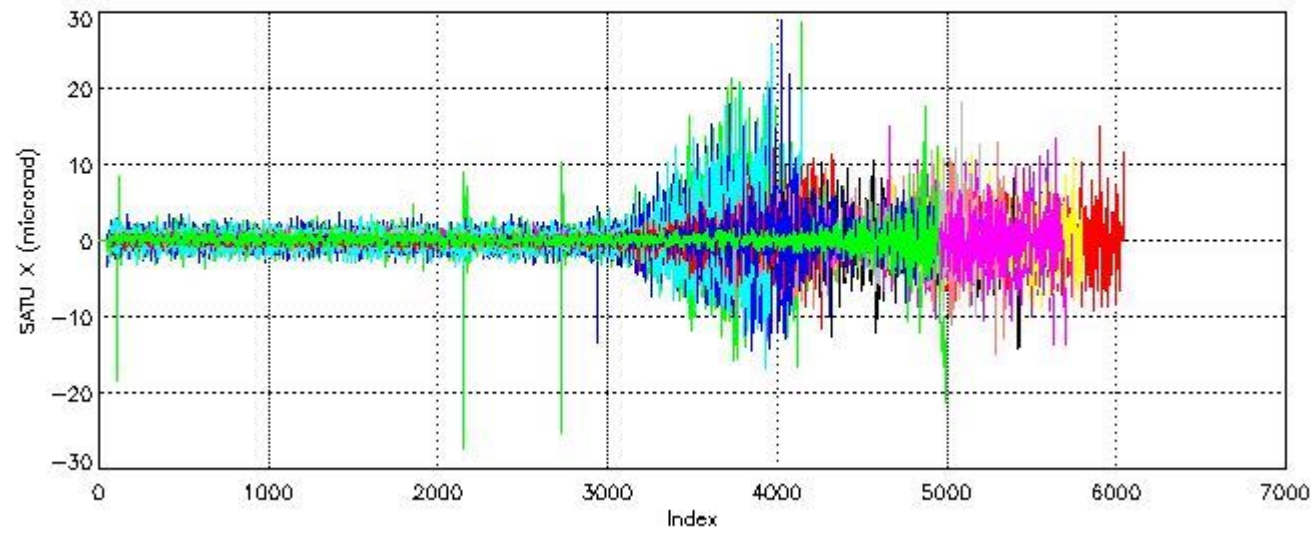

7.2 Statistics on SATU Noise Equivalent Angle (NEA) for DARK (D) and BRIGHT (B) products above 105 kms

The Star Acquisition and Tracking Unit (it is the CCD that tracks the star while it is occulted) Noise Equivalent Angle consists of the statistical angular variation of the SATU data above the atmosphere.

Statistics (in microradians) above 105 km are computed for every occultation, giving four values per occultation: one in the 'X' direction and one in the 'Y' direction for dark and bright limbs. A mean value per day in every direction and limb is calculated and monitored in order to assess instrument performance in terms of star pointing.

7.2.1 SATU NEA Statistics (table)

Statistics	SATU X (D)	SATU Y (D)	SATU X (B)	SATU Y (B)
Mean:	0.14298	-0.67639	0.19043	-0.55361
St. deviation:	0.46886	4.2901	0.83994	4.0052
Maximum:	8.3000	21.000	6.3000	18.300
Minimum:	-18.300	-18.300	-5.8000	-19.000