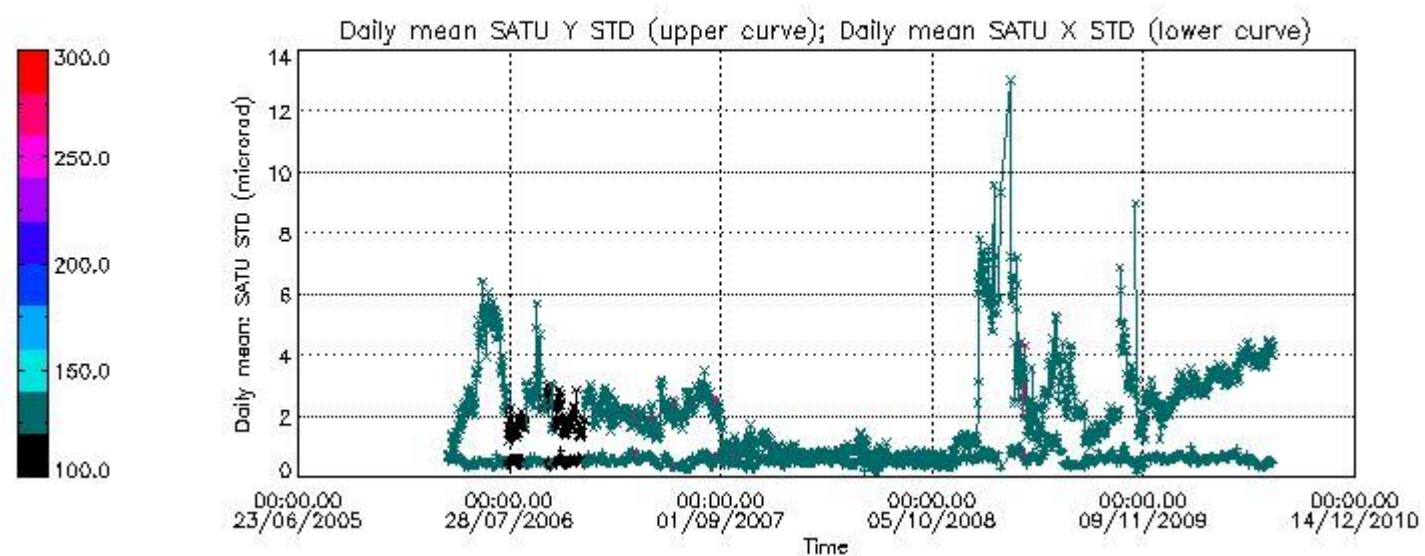

Number of data:	23400.	23400.	60400.	60400.

7.2.2 Trend of daily SATU NEA St. deviation since 1st April 2006 (dark limb)

The long term trend of the SATU 'X' and 'Y' standard deviations should be constant during the whole mission.

The colorbar represents the start tangent altitude (km) of the occultations.

Upper curve: STD of SATU Y axis
Lower curve: STD of SATU X axis

8. Auxiliary Data Files used for the production reported in section 2.4

The number reported in the third column indicates since which file (see list in section 2.4) the corresponding auxiliary file has been used. The fourth column is the date of those product files.

Type	Auxiliary Filename	Used since product	Used since product date
INST_PHYS_CHARACTERISTICS	GOM_INS_AXVIEC20091111_143220_20030716_120000_20500101_000000	1	12-JUL-2010 00:01:55
CALIBRATION_DATABASE	GOM_CAL_AXVIEC20100706_092041_20100704_000000_20500101_000000	1	12-JUL-2010 00:01:55
LEVEL-1B_PROC_CONFIG	GOM_PR1_AXVIEC20091111_145255_20020301_000000_20500101_000000	1	12-JUL-2010 00:01:55
STAR_CATALOGUE	GOM_CAT_AXVIEC20020121_161009_20020101_000000_20200101_000000	1	12-JUL-2010 00:01:55
STELLAR_SPECTRA_DATABANK	GOM_STS_AXVIEC20091111_151504_20020101_160000_20500101_000000	1	12-JUL-2010 00:01:55
ECMWF_FILE	AUX_ECF_AXNECM20100711_054112_20100711_210000_20100712_090000	1	12-JUL-2010 00:01:55
ECMWF_FILE	AUX_ECF_AXNECM20100711_172114_20100712_030000_20100712_150000	49	12-JUL-2010 04:15:25
ECMWF_FILE	AUX_ECF_AXNECM20100712_052431_20100712_150000_20100713_030000	69	12-JUL-2010 20:14:09
ECMWF_FILE	AUX_ECF_AXNECM20100712_054429_20100712_210000_20100713_090000	83	12-JUL-2010 21:26:18
OPTIONAL_ECMWF_FILE	MISSING	1	12-JUL-2010 00:01:55
ORBIT_DATA_FILE	DOR_NAV_OPNPDE20100711_233556_000057382091_00087_43728_0729.N1	1	12-JUL-2010 00:01:55
ORBIT_DATA_FILE	DOR_NAV_OPNPDE20100712_011653_000041442091_00088_43729_0730.N1	18	12-JUL-2010 01:27:50
ORBIT_DATA_FILE	DOR_NAV_OPNPDE20100712_023116_000057382091_00089_43730_0731.N1	30	12-JUL-2010 02:34:49
ORBIT_DATA_FILE	DOR_NAV_OPNPDE20100712_041213_000057382091_00090_43731_0732.N1	49	12-JUL-2010 04:15:25
ORBIT_DATA_FILE	DOR_NAV_OPNPDE20100712_200835_000041442091_00100_43741_0733.N1	69	12-JUL-2010 20:14:09
ORBIT_DATA_FILE	DOR_NAV_OPNPDE20100712_212258_000057382091_00100_43741_0734.N1	83	12-JUL-2010 21:26:18
ORBIT_DATA_FILE	DOR_NAV_OPNPDE20100712_230355_000057382091_00101_43742_0735.N1	103	12-JUL-2010 23:21:57