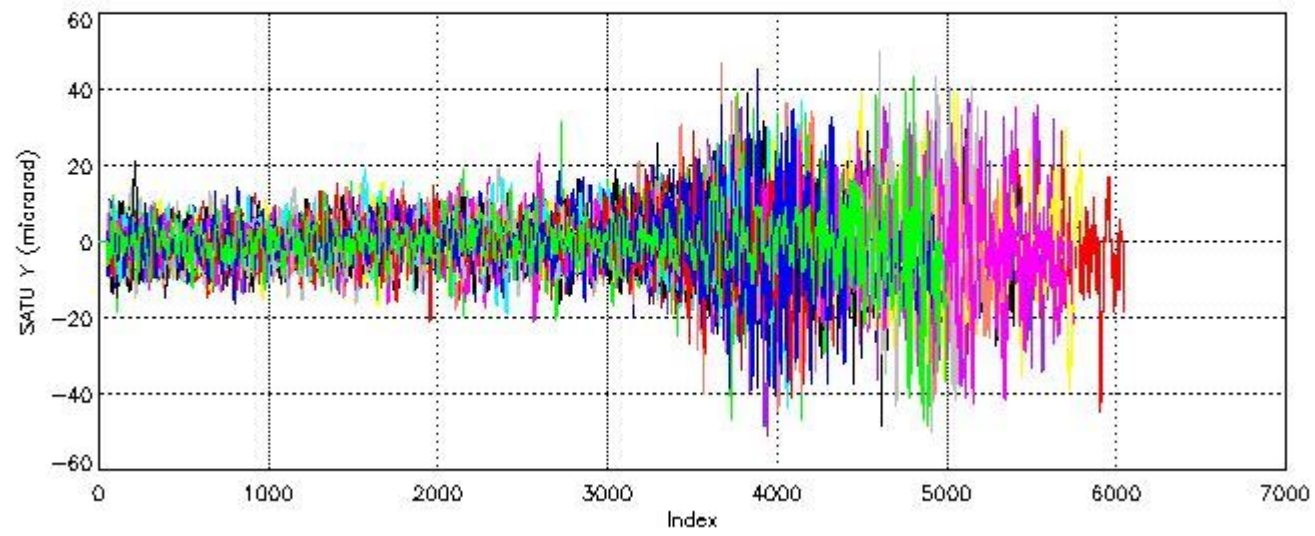

7.2 Statistics on SATU Noise Equivalent Angle (NEA) for DARK (D) and BRIGHT (B) products above 105 kms

The Star Acquisition and Tracking Unit (it is the CCD that tracks the star while it is occulted) Noise Equivalent Angle consists of the statistical angular variation of the SATU data above the atmosphere.

Statistics (in microradians) above 105 km are computed for every occultation, giving four values per occultation: one in the 'X' direction and one in the 'Y' direction for dark and bright limbs. A mean value per day in every direction and limb is calculated and monitored in order to assess instrument performance in terms of star pointing.

7.2.1 SATU NEA Statistics (table)

Statistics	SATU X (D)	SATU Y (D)	SATU X (B)	SATU Y (B)
Mean:	0.14298	-0.67639	0.19043	-0.55361
St. deviation:	0.46886	4.2901	0.83994	4.0052
Maximum:	8.3000	21.000	6.3000	18.300
Minimum:	-18.300	-18.300	-5.8000	-19.000