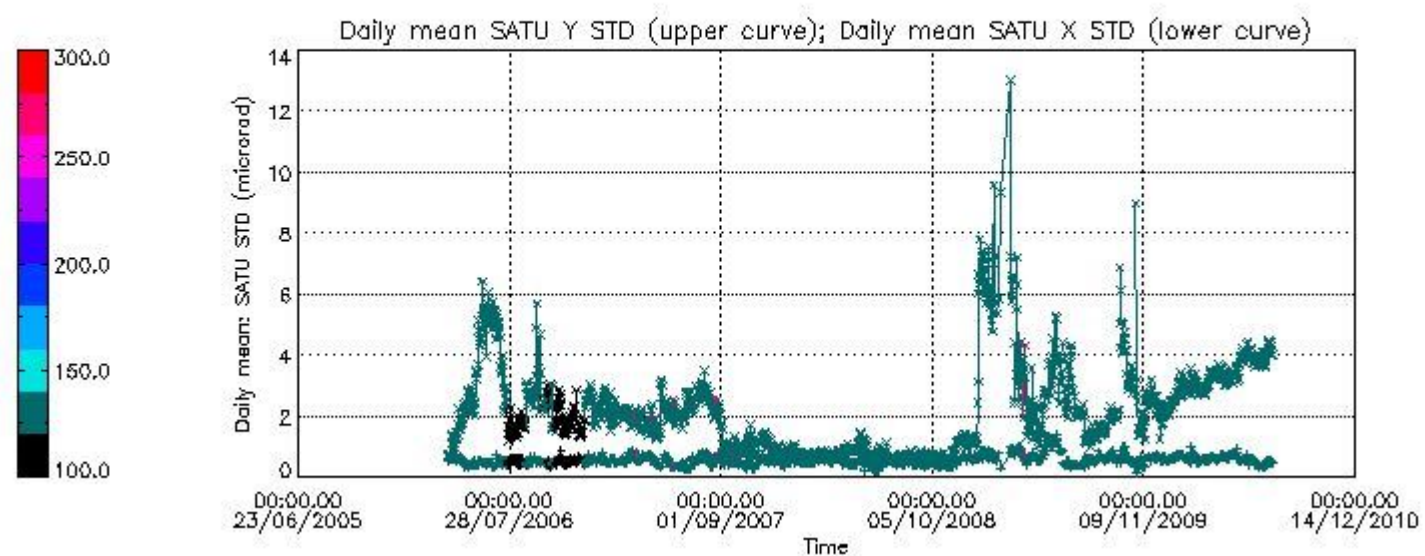

Number of data:	29200.	29200.	59550.	59550.

7.2.2 Trend of daily SATU NEA St. deviation since 1st April 2006 (dark limb)

The long term trend of the SATU 'X' and 'Y' standard deviations should be constant during the whole mission.

The colorbar represents the start tangent altitude (km) of the occultations.

Upper curve: STD of SATU Y axis

Lower curve: STD of SATU X axis

8. Auxiliary Data Files used for the production reported in section 2.4

The number reported in the third column indicates since which file (see list in section 2.4) the corresponding auxiliary file has been used. The fourth column is the date of those product files.

Type	Auxiliary Filename	Used since product	Used since product date
INST_PHYS_CHARACTERISTICS	GOM_INS_AXVIEC20091111_143220_20030716_120000_20500101_000000	1	11-JUL-2010 00:06:35
CALIBRATION_DATABASE	GOM_CAL_AXVIEC20100706_092041_20100704_000000_20500101_000000	1	11-JUL-2010 00:06:35
LEVEL-1B_PROC_CONFIG	GOM_PR1_AXVIEC20091111_145255_20020301_000000_20500101_000000	1	11-JUL-2010 00:06:35
STAR_CATALOGUE	GOM_CAT_AXVIEC20020121_161009_20020101_000000_20200101_000000	1	11-JUL-2010 00:06:35
STELLAR_SPECTRA_DATABANK	GOM_STS_AXVIEC20091111_151504_20020101_160000_20500101_000000	1	11-JUL-2010 00:06:35
ECMWF_FILE	AUX_ECF_AXNECM20100710_054113_20100710_210000_20100711_090000	1	11-JUL-2010 00:06:35
ECMWF_FILE	AUX_ECF_AXNECM20100710_172114_20100711_030000_20100711_150000	34	11-JUL-2010 03:06:33
ECMWF_FILE	AUX_ECA_AXNECM20100711_052114_20100710_210000_20100711_090000	54	11-JUL-2010 04:47:08
ECMWF_FILE	AUX_ECF_AXNECM20100711_052114_20100711_150000_20100712_030000	74	11-JUL-2010 20:52:49
ECMWF_FILE	AUX_ECF_AXNECM20100711_054112_20100711_210000_20100712_090000	87	11-JUL-2010 21:57:48
OPTIONAL_ECMWF_FILE	MISSING	1	11-JUL-2010 00:06:35
ORBIT_DATA_FILE	DOR_NAV_OPNPDE20100710_222700_000057382091_00072_43713_0722.N1	1	11-JUL-2010 00:06:35
ORBIT_DATA_FILE	AUX_FPO_AXVPDS20100710_092114_20100709_195252_20100719_211907	3	11-JUL-2010 00:24:54
ORBIT_DATA_FILE	DOR_NAV_OPNPDE20100711_014335_000041442091_00074_43715_0724.N1	21	11-JUL-2010 01:50:32
ORBIT_DATA_FILE	DOR_NAV_OPNPDE20100711_025758_000060572091_00075_43716_0725.N1	34	11-JUL-2010 03:06:33
ORBIT_DATA_FILE	DOR_NAV_OPNPDE20100711_044414_000057382091_00076_43717_0726.N1	54	11-JUL-2010 04:47:08
ORBIT_DATA_FILE	DOR_NAV_OPNPDE20100711_204555_000038252091_00086_43727_0727.N1	74	11-JUL-2010 20:52:49
ORBIT_DATA_FILE	DOR_NAV_OPNPDE20100711_215459_000057382091_00086_43727_0728.N1	87	11-JUL-2010 21:57:48
ORBIT_DATA_FILE	DOR_NAV_OPNPDE20100711_233556_000057382091_00087_43728_0729.N1	108	11-JUL-2010 23:47:14