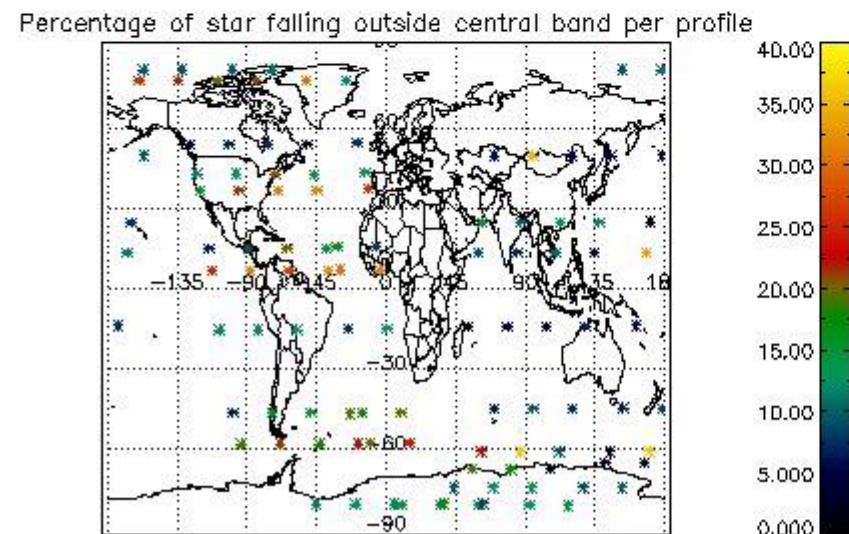

6. Statistics and plot of tangent altitude of the last measurement (DARK & BRIGHT products without errors)

6.1 Statistics on tangent altitude lost:

Statistics	DARK	BRIGHT	TWILIGHT
Mean:	12.521	17.509	15.019
St. deviation:	4.5358	5.5680	2.0753
Maximum:	20.023	27.792	18.036
Minimum:	4.8707	3.7570	12.456
Number of data:	29.000	61.000	5.0000

6.2 Plot for DARK limb products