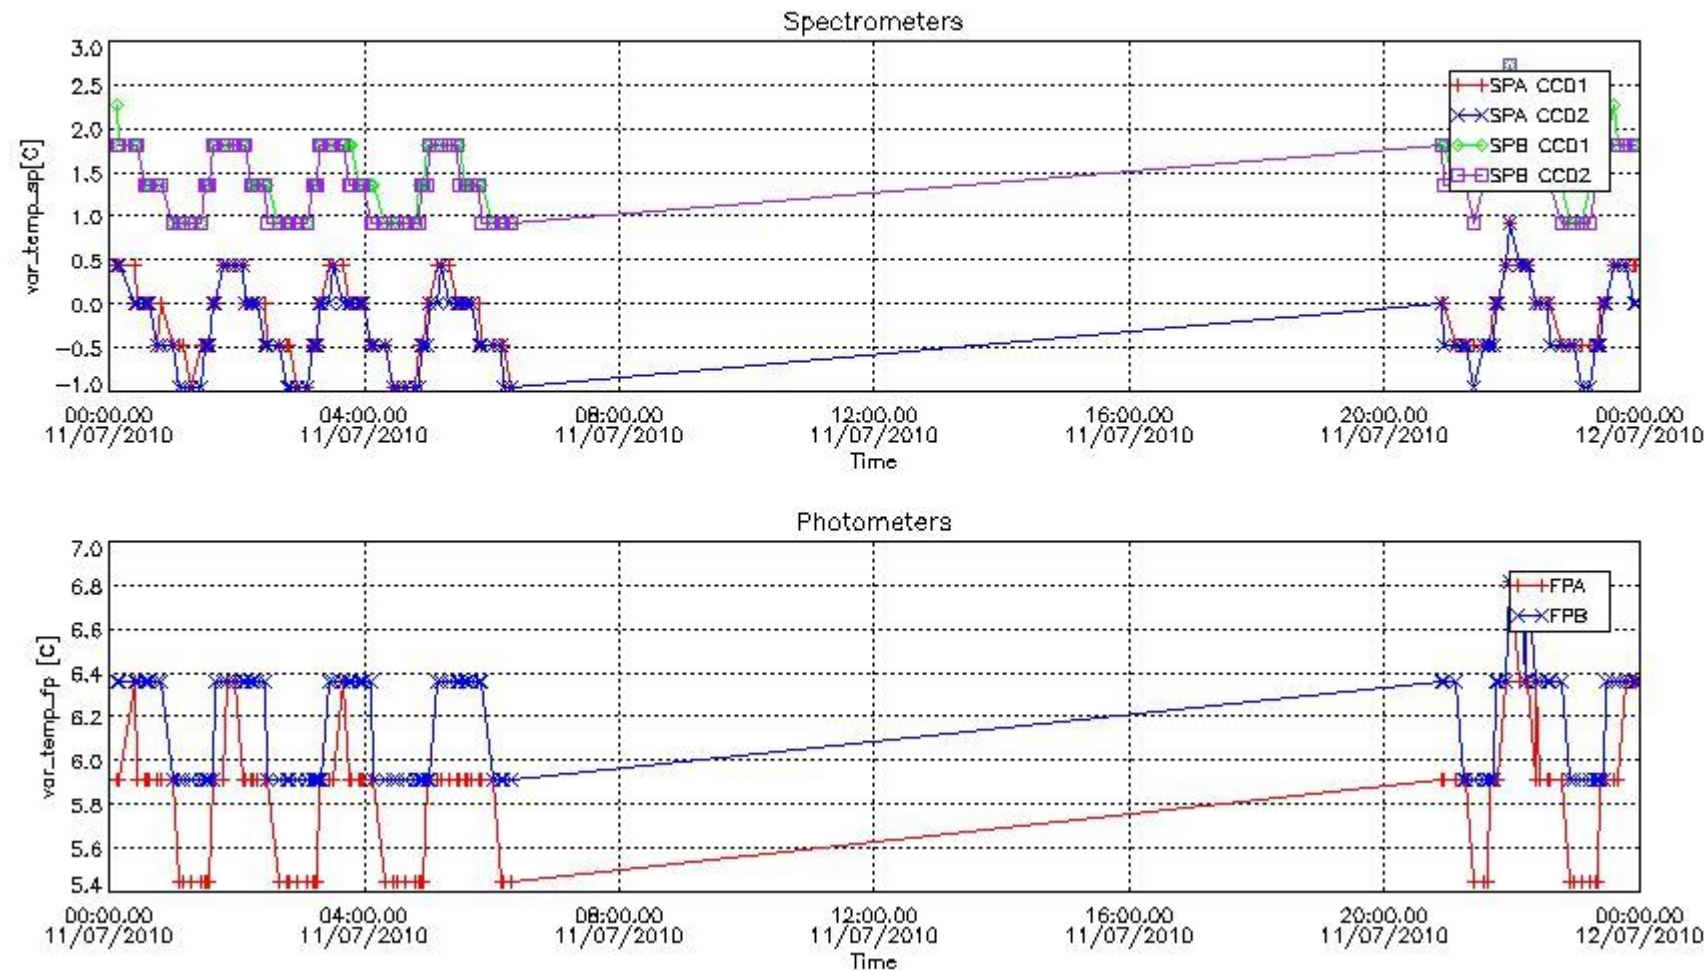

104	GOM_TRA_1PNPDE20100711_232511_000000432091_00087_43728_5999.N1	11-JUL-2010 23:25:11	Bright	42.500	150	44Zet Per	2.8900	28000.	85	43728	No
105	GOM_TRA_1PNPDE20100711_232740_000000462091_00087_43728_6000.N1	11-JUL-2010 23:27:40	Twilight	46.000	146	25Eta Tau	2.8730	15200.	92	43728	No
106	GOM_TRA_1PNPDE20100711_233507_000000552091_00087_43728_6001.N1	11-JUL-2010 23:35:07	Dark	55.000	94	92Alp Cet	2.5260	3100.0	110	43728	No
107	GOM_TRA_1PNPDE20100711_233824_000000442091_00087_43728_6002.N1	11-JUL-2010 23:38:24	Dark	44.000	165	34Gam Eri	2.9500	3200.0	88	43728	No
108	GOM_TRA_1PNPDE20100711_234714_000000402091_00087_43728_6010.N1	11-JUL-2010 23:47:14	Dark	39.500	157	The1Eri	2.9060	9300.0	79	43728	No
109	GOM_TRA_1PNPDE20100711_235325_000000532091_00088_43729_6011.N1	11-JUL-2010 23:53:25	Dark	53.000	9	Alp Eri	0.45300	24000.	106	43729	No
110	GOM_TRA_1PNPDE20100711_235550_000000552091_00088_43729_6012.N1	11-JUL-2010 23:55:50	Dark	55.000	84	Alp Phe	2.3970	4500.0	110	43729	No

3. Plot of GOMOS spectrometers and photometers temperatures from level 1b data

4. Overview of dark signal processing per product

The Dark Charge (DC) is a temperature-dependant signal added to the useful measurements and it is therefore subtracted from them during the processing. There are two phenomena that produce a continuous increase of the DC: the "hot pixels" (a pixel is "hot" when its DC exceeds by a significant amount its value measured on ground at the same temperature) and the "Random Telegraphic Signal" (abrupt change positive or negative of the CCD pixel signal, random in time, affecting only the DC part of the signal and not the photon generated signal).

In this section a list of products that did not use the Dark Sky Area (DSA) observation for the DC computation is given. It is also provided the mean DC plot per product for dark limb products with no error flag set.

4.1 These products did not use the DSA observation for DC computation:

Product name	DC information
GOM_TRA_1PNPDE20100711_205249_000000412091_00086_43727_5958.N1	DC map used
GOM_TRA_1PNPDE20100711_205522_000000422091_00086_43727_5959.N1	DC map used
GOM_TRA_1PNPDE20100711_210626_000000432091_00086_43727_5960.N1	DC map used