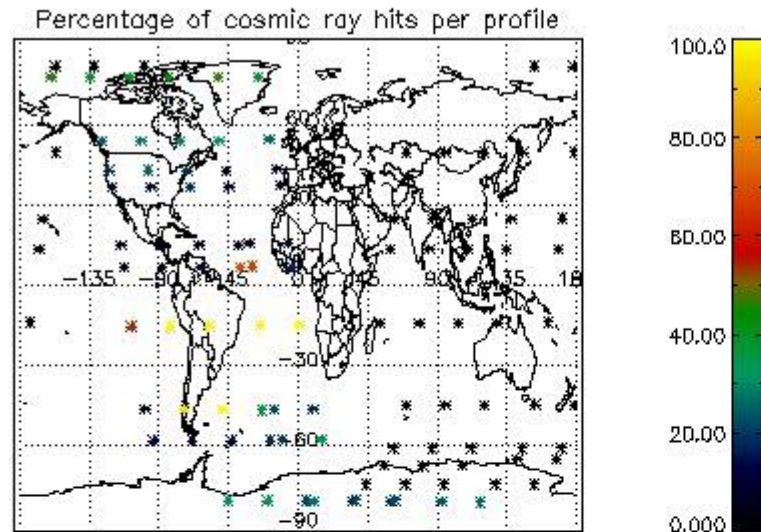

6. Statistics and plot of tangent altitude of the last measurement (DARK & BRIGHT products without errors)

6.1 Statistics on tangent altitude lost:

Statistics	DARK	BRIGHT	TWILIGHT
Mean:	12.521	17.509	15.019
St. deviation:	4.5358	5.5680	2.0753
Maximum:	20.023	27.792	18.036
Minimum:	4.8707	3.7570	12.456
Number of data:	29.000	61.000	5.0000

6.2 Plot for DARK limb products