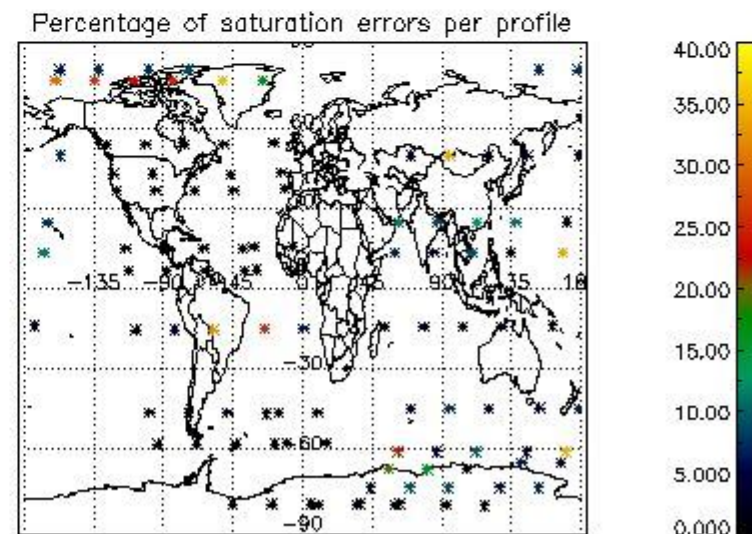

6. Statistics and plot of tangent altitude of the last measurement (DARK & BRIGHT products without errors)

6.1 Statistics on tangent altitude lost:

Statistics	DARK	BRIGHT	TWILIGHT
Mean:	12.521	17.509	15.019
St. deviation:	4.5358	5.5680	2.0753
Maximum:	20.023	27.792	18.036
Minimum:	4.8707	3.7570	12.456
Number of data:	29.000	61.000	5.0000

6.2 Plot for DARK limb products