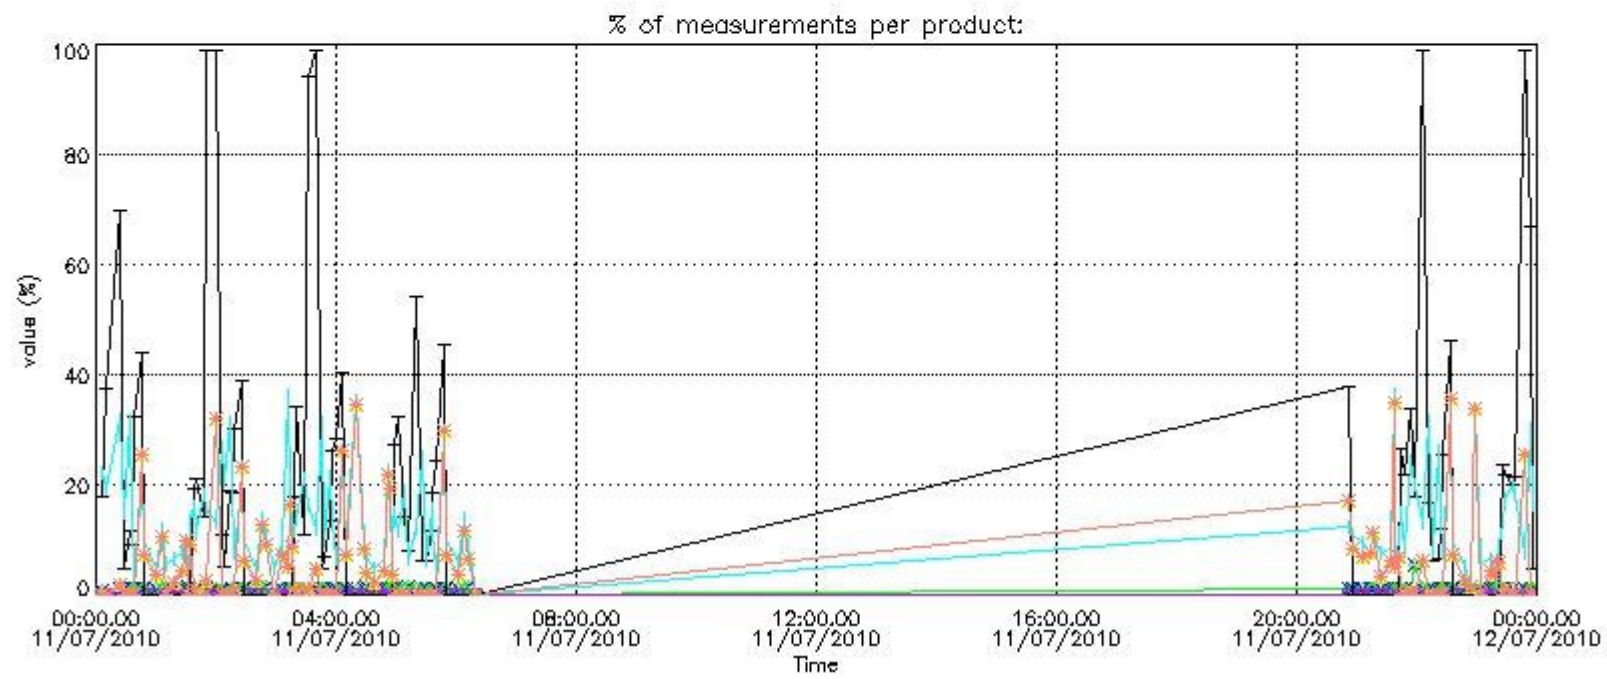

At least one measurement with demodulation flag set:	39.0909 %
Reference spectrum computed from DB:	0.00000 %
Reference spectrum with small number of measurements:	0.00000 %
SATU data not used:	0.00000 %

5.2 Plot quality information per product (time dependant)

5.3 Plot quality information per product (world map)