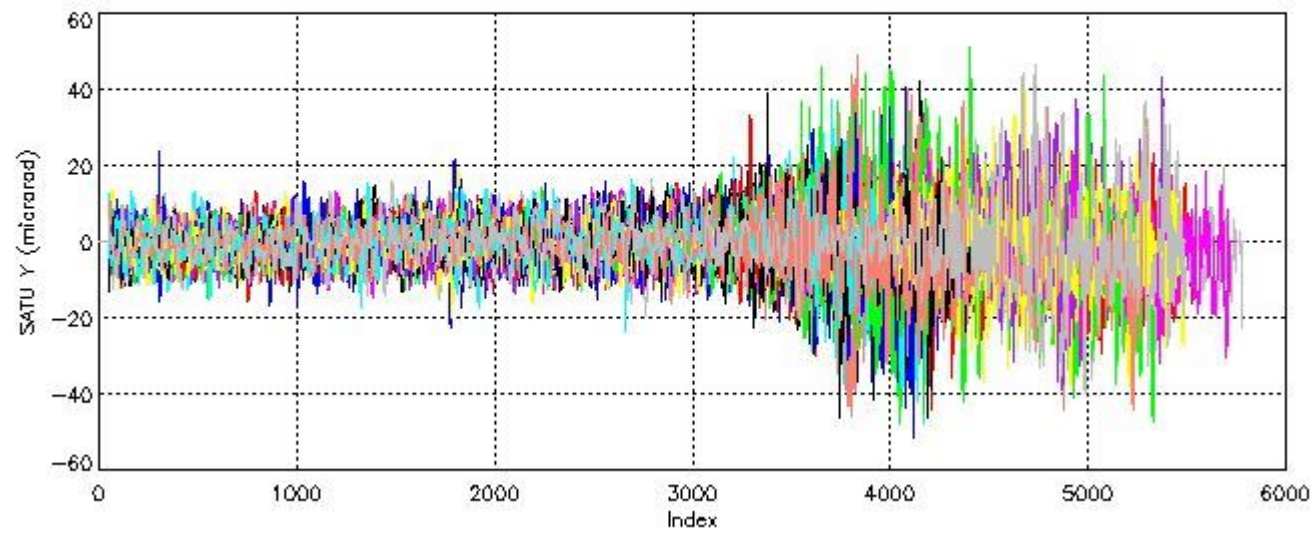

7.2 Statistics on SATU Noise Equivalent Angle (NEA) for DARK (D) and BRIGHT (B) products above 105 kms

The Star Acquisition and Tracking Unit (it is the CCD that tracks the star while it is occulted) Noise Equivalent Angle consists of the statistical angular variation of the SATU data above the atmosphere.

Statistics (in microradians) above 105 km are computed for every occultation, giving four values per occultation: one in the 'X' direction and one in the 'Y' direction for dark and bright limbs. A mean value per day in every direction and limb is calculated and monitored in order to assess instrument performance in terms of star pointing.

7.2.1 SATU NEA Statistics (table)

Statistics	SATU X (D)	SATU Y (D)	SATU X (B)	SATU Y (B)
Mean:	0.14829	-0.70958	0.17166	-0.57320
St. deviation:	0.47314	4.0174	0.85998	3.9325
Maximum:	9.7000	23.700	6.3000	15.800
Minimum:	-3.8000	-17.000	-6.1000	-17.200