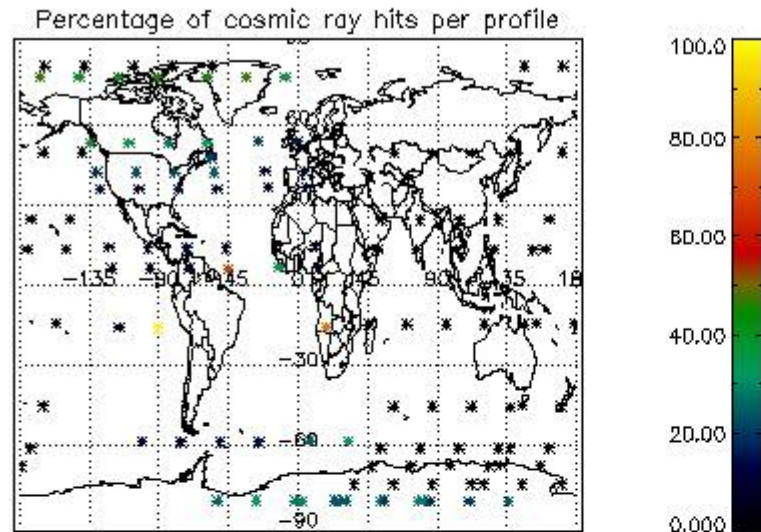

6. Statistics and plot of tangent altitude of the last measurement (DARK & BRIGHT products without errors)

6.1 Statistics on tangent altitude lost:

Statistics	DARK	BRIGHT	TWILIGHT
Mean:	11.487	18.444	14.196
St. deviation:	5.1087	6.9089	0.61383
Maximum:	18.785	31.372	15.086
Minimum:	4.6015	3.7587	13.347
Number of data:	21.000	79.000	7.0000

6.2 Plot for DARK limb products