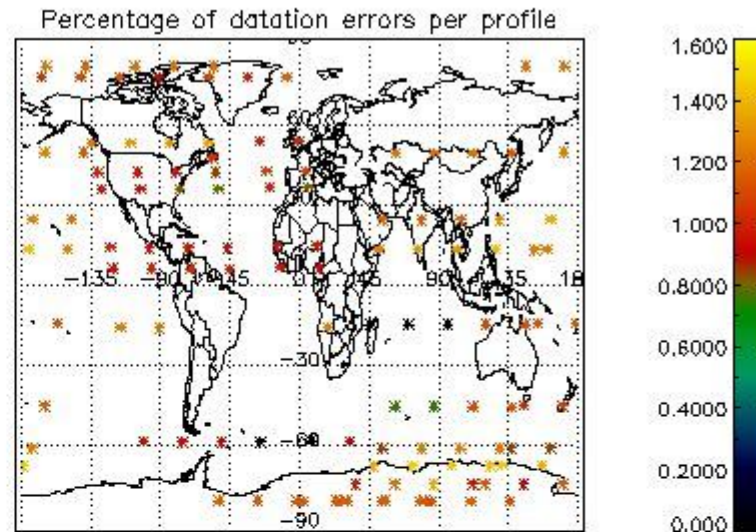

6. Statistics and plot of tangent altitude of the last measurement (DARK & BRIGHT products without errors)

6.1 Statistics on tangent altitude lost:

Statistics	DARK	BRIGHT	TWILIGHT
Mean:	11.487	18.444	14.196
St. deviation:	5.1087	6.9089	0.61383
Maximum:	18.785	31.372	15.086
Minimum:	4.6015	3.7587	13.347
Number of data:	21.000	79.000	7.0000

6.2 Plot for DARK limb products