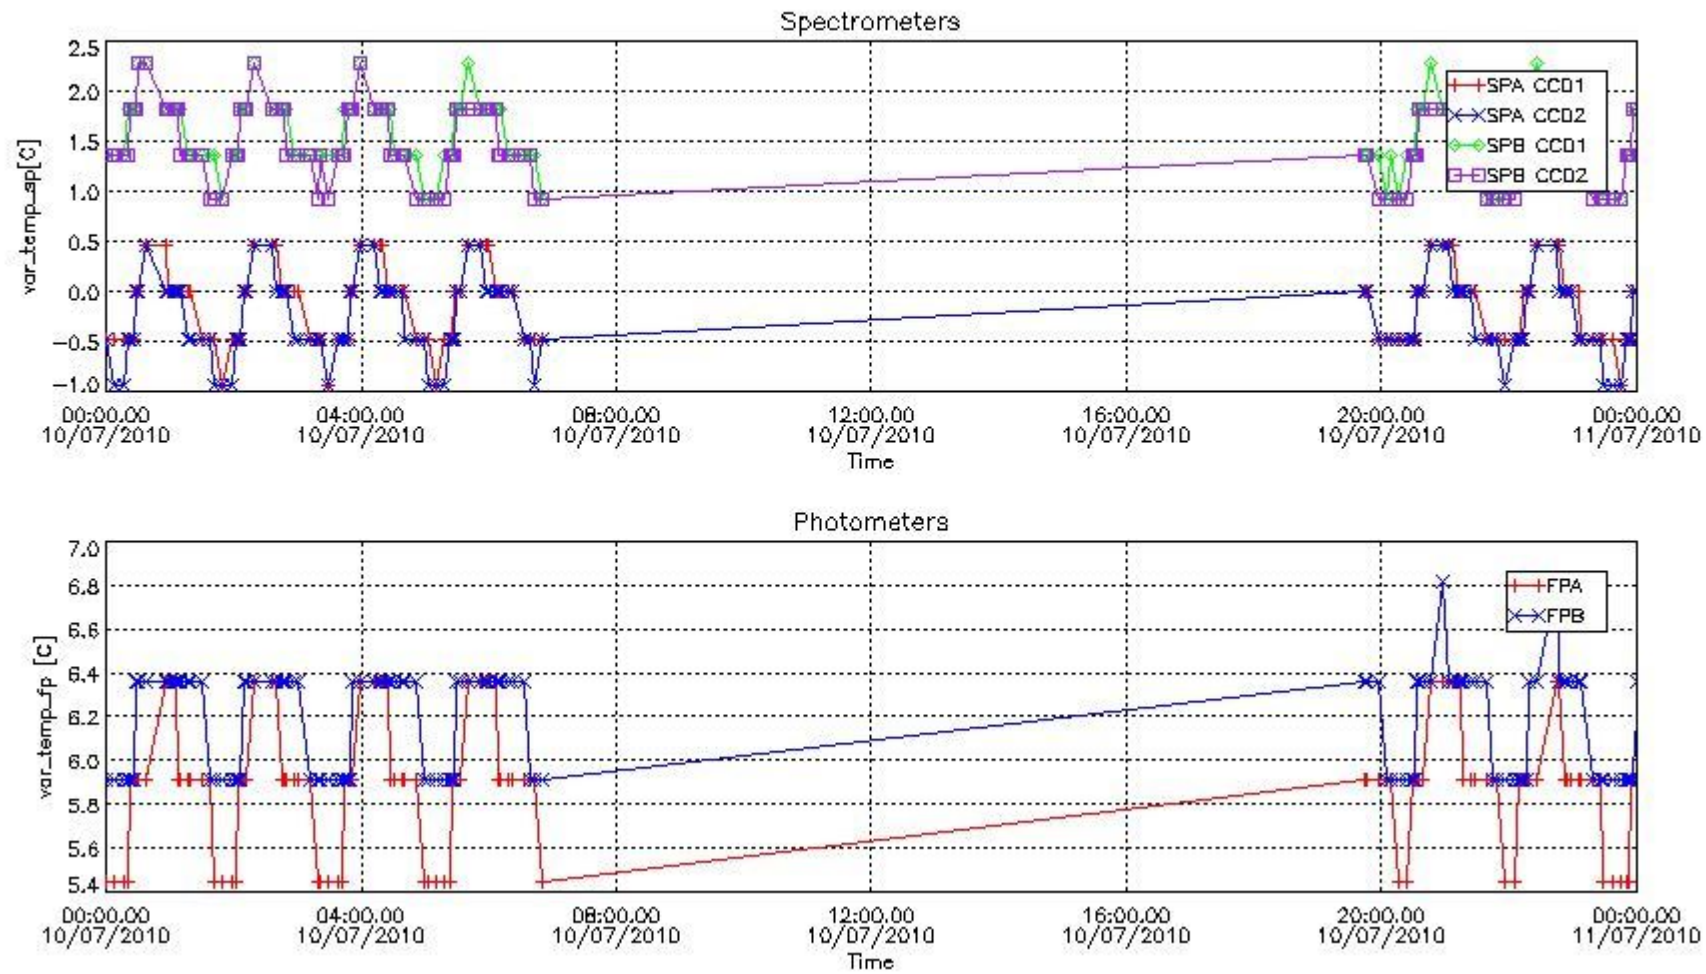

3. Plot of GOMOS spectrometers and photometers temperatures from level 1b data

4. Overview of dark signal processing per product

The Dark Charge (DC) is a temperature-dependant signal added to the useful measurements and it is therefore subtracted from them during the processing. There are two phenomena that produce a continuous increase of the DC: the "hot pixels" (a pixel is "hot" when its DC exceeds by a significant amount its value measured on ground at the same temperature) and the "Random Telegraphic Signal" (abrupt change positive or negative of the CCD pixel signal, random in time, affecting only the DC part of the signal and not the photon generated signal).

In this section a list of products that did not use the Dark Sky Area (DSA) observation for the DC computation is given. It is also provided the mean DC plot per product for dark limb products with no error flag set.

4.1 These products did not use the DSA observation for DC computation:

Product name	DC information
GOM_TRA_1PNPDE20100710_194346_000000432091_00071_43712_5702.N1	DC map used
GOM_TRA_1PNPDE20100710_194620_000000422091_00071_43712_5703.N1	DC map used
GOM_TRA_1PNPDE20100710_195731_000000442091_00071_43712_5704.N1	DC map used
GOM_TRA_1PNPDE20100710_200435_000000422091_00071_43712_5705.N1	DC map used
GOM_TRA_1PNPDE20100710_200744_000000402091_00071_43712_5706.N1	DC map used
GOM_TRA_1PNPDE20100710_201529_000000452091_00071_43712_5707.N1	DC map used
GOM_TRA_1PNPDE20100710_202411_000000442091_00071_43712_5708.N1	DC map used
GOM_TRA_1PNPDE20100710_202845_000000412091_00071_43712_5709.N1	DC map used
GOM_TRA_1PNPDE20100710_203043_000000352091_00071_43712_5710.N1	DC map used
GOM_TRA_1PNPDE20100710_203253_000000442091_00071_43712_5711.N1	DC map used