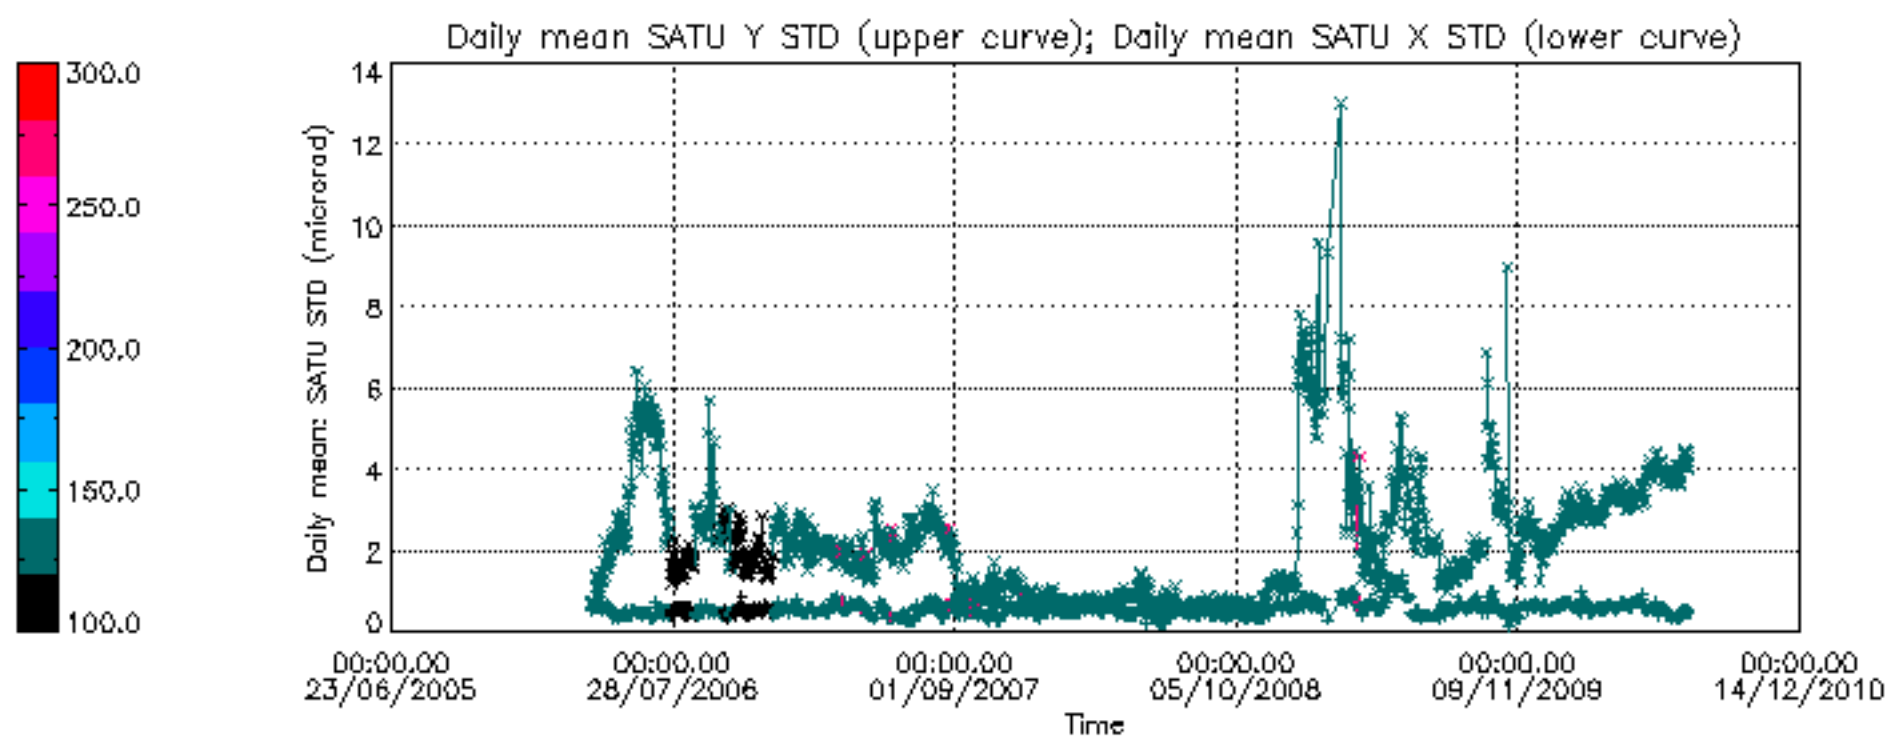

Tangent altitude at which the star is lost

Tangent altitude at which the star is lost

/nas3/ENVISAT/GOMOS/GOM_NL__0P/GOM_NL__0PNPDE20100701_002828_000055612090_00431_43571_0355.N1

1; -536.4; 01-JUL-2010 00:28:28; Dark ; 59.0; 0; ; 0.00; 0;occ; 118; 0;43571
 2; 94.6; 01-JUL-2010 00:38:59; Dark ; 52.5; 84; Alp Phe ; 2.40; 4500;occ; 105; 0;43572
 3; 483.7; 01-JUL-2010 00:45:28; Dark ; 56.5; 63; Bet Gru ; 2.15; 2800;occ; 113; 0;43572
 4; 600.1; 01-JUL-2010 00:47:24; Dark ; 47.0; 31; Alp Gru ; 1.73; 15200;occ; 94; 0;43572
 5; 743.9; 01-JUL-2010 00:49:48; Dark ; 40.5; 45; Alp Pav ; 1.94; 26000;occ; 81; 0;43572
 6; 1314.0; 01-JUL-2010 00:59:18; Dark ; 49.0; 103; 38Zet Sgr ; 2.60; 9700;occ; 98; 0;43572
 7; 1480.2; 01-JUL-2010 01:02:04; Bright; 46.5; 155; 41Pi Sgr ; 2.90; 6600;occ; 93; 0;43572
 8; 1981.6; 01-JUL-2010 01:10:26; Bright; 37.5; 126; 60Bet Oph ; 2.77; 4250;occ; 75; 0;43572
 9; 2121.8; 01-JUL-2010 01:12:46; Bright; 38.0; 59; 55Alp Oph ; 2.08; 8900;occ; 76; 0;43572
 10; 2233.6; 01-JUL-2010 01:14:38; Bright; 47.5; 168; 17Zet Aql ; 2.99; 11000;occ; 95; 0;43572
 11; 2652.9; 01-JUL-2010 01:21:37; Bright; 41.0; 5; 3Alp Lyr ; 0.03; 11000;occ; 82; 0;43572
 12; 2809.4; 01-JUL-2010 01:24:14; Bright; 36.0; 130; 23Bet Dra ; 2.80; 5800;occ; 72; 0;43572
 13; 2925.2; 01-JUL-2010 01:26:09; Bright; 40.0; 144; 18Del Cyg ; 2.86; 11000;occ; 80; 0;43572
 14; 3345.6; 01-JUL-2010 01:33:10; Bright; 45.5; 89; 5Alp Cep ; 2.45; 8000;occ; 91; 0;43572
 15; 3786.1; 01-JUL-2010 01:40:30; Bright; 48.0; 74; 11Bet Cas ; 2.27; 6600;occ; 96; 0;43572
 16; 3888.2; 01-JUL-2010 01:42:12; Bright; 50.0; 68; 18Alp Cas ; 2.22; 4500;occ; 100; 0;43572
 17; 4062.4; 01-JUL-2010 01:45:07; Bright; 56.0; 160; 23Gam Per ; 2.93; 4700;occ; 112; 0;43572
 18; 4266.8; 01-JUL-2010 01:48:31; Bright; 46.0; 73; 57Gam1And ; 2.26; 13100;occ; 92; 0;43572
 19; 4424.1; 01-JUL-2010 01:51:08; Dark ; 49.5; 173; 4Bet Tri ; 3.00; 8900;occ; 99; 0;43572
 20; 4678.5; 01-JUL-2010 01:55:23; Dark ; 60.5; 50; 13Alp Ari ; 2.01; 4250;occ; 121; 0;43572
 21; 4976.2; 01-JUL-2010 02:00:20; Dark ; 48.5; 94; 92Alp Cet ; 2.53; 3100;occ; 97; 0;43572