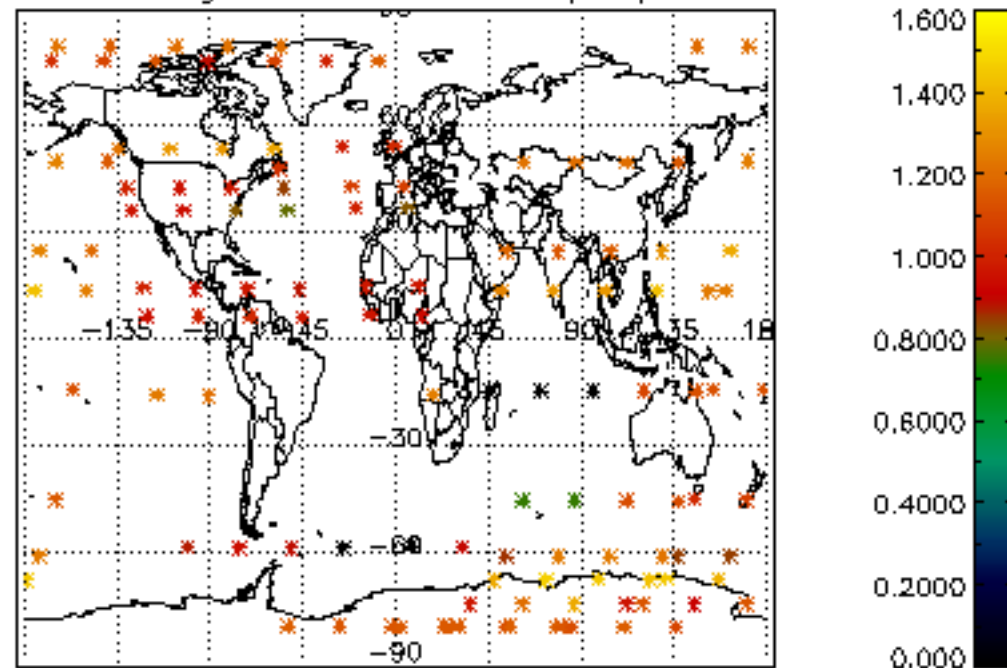

Percentage of datation errors per profile