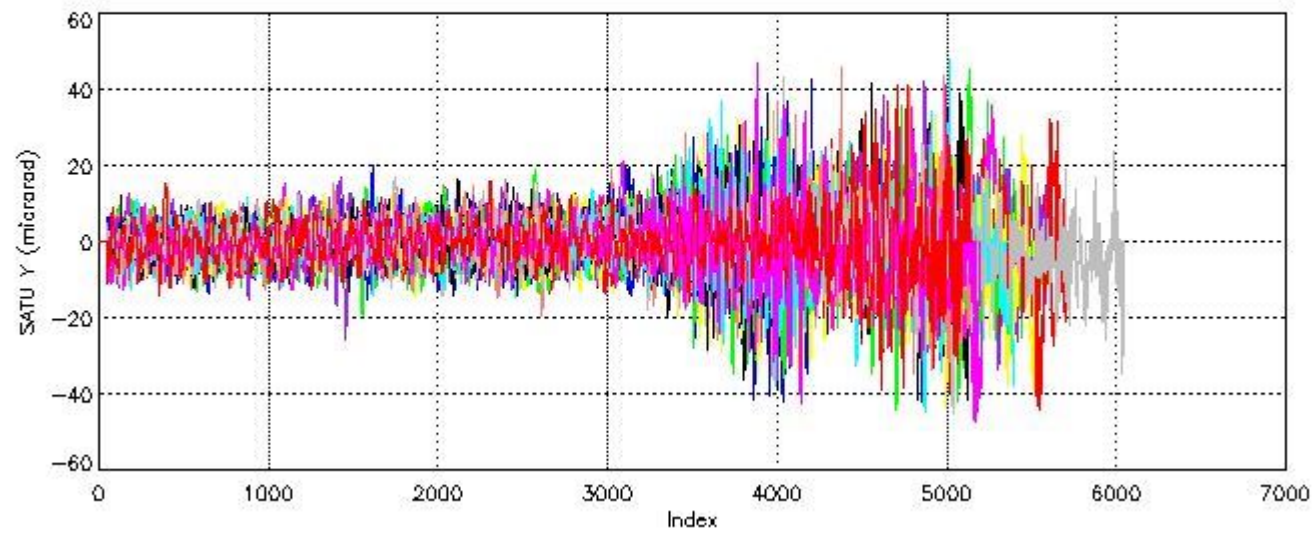

7.2 Statistics on SATU Noise Equivalent Angle (NEA) for DARK (D) and BRIGHT (B) products above 105 kms

The Star Acquisition and Tracking Unit (it is the CCD that tracks the star while it is occulted) Noise Equivalent Angle consists of the statistical angular variation of the SATU data above the atmosphere. Statistics (in microradians) above 105 km are computed for every occultation, giving four values per occultation: one in the 'X' direction and one in the 'Y' direction for dark and bright limbs. A mean value per day in every direction and limb is calculated and monitored in order to assess instrument performance in terms of star pointing.

7.2.1 SATU NEA Statistics (table)

Statistics	SATU X (D)	SATU Y (D)	SATU X (B)	SATU Y (B)
Mean:	0.18556	-0.68635	0.19345	-0.55346
St. deviation:	0.44663	4.0662	0.92735	3.8387
Maximum:	4.7000	15.400	6.1000	19.100
Minimum:	-3.8000	-15.100	-5.8000	-19.500