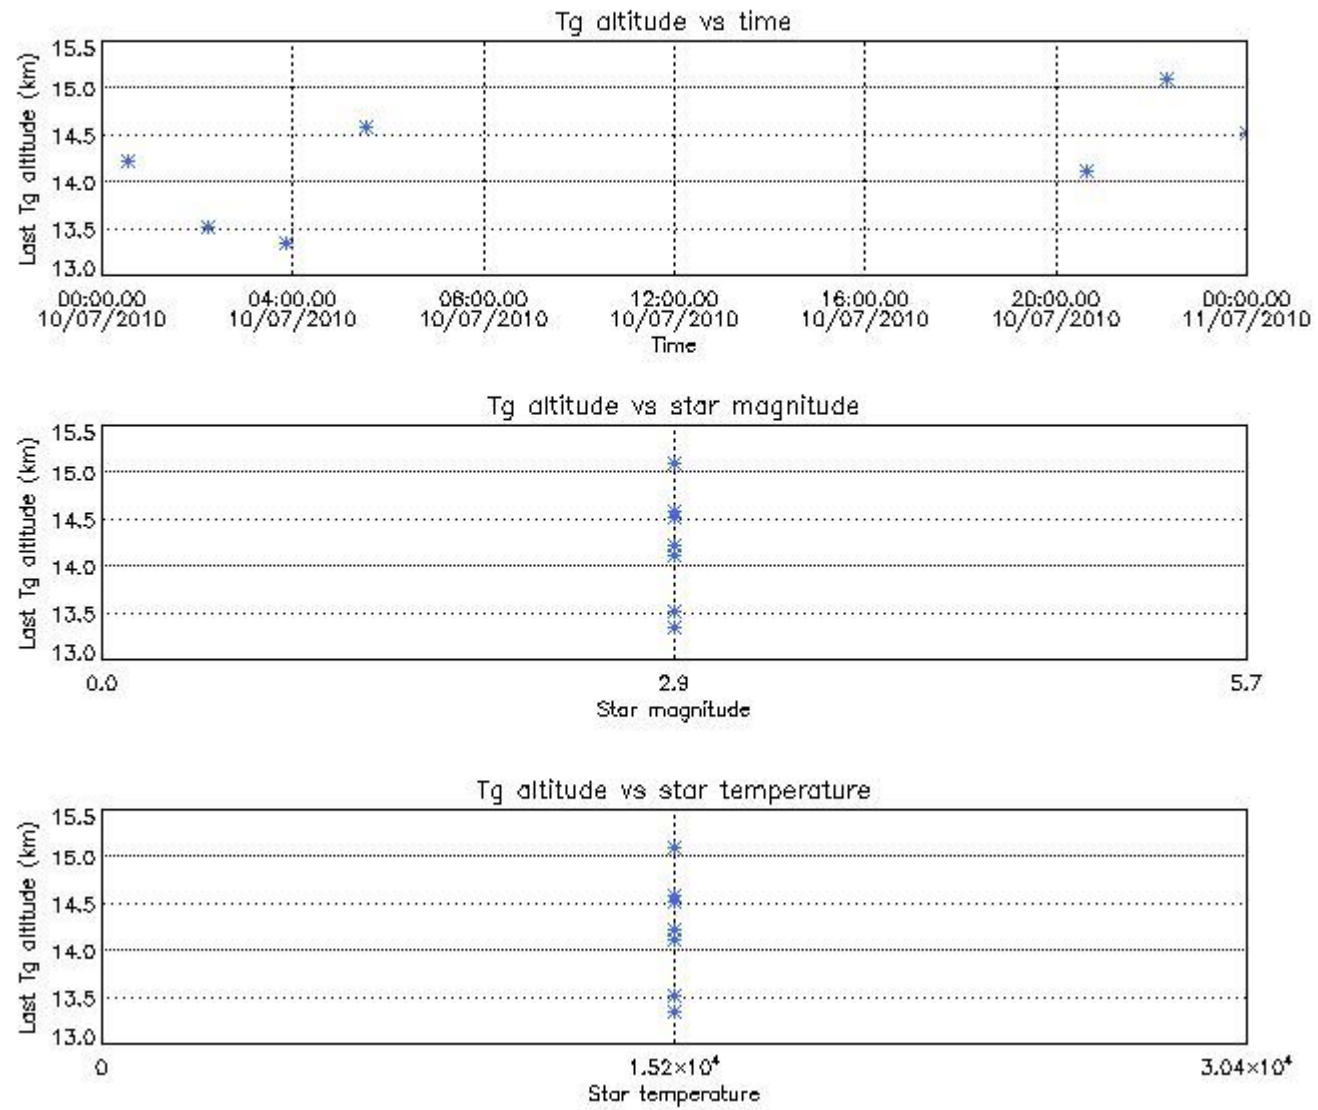

6.2 Plot for DARK limb products

Tangent altitude at which the star is lost

6.3 Plot for BRIGHT limb products

Tangent altitude at which the star is lost

6.3 Plot for TWILIGHT limb products

Tangent altitude at which the star is lost