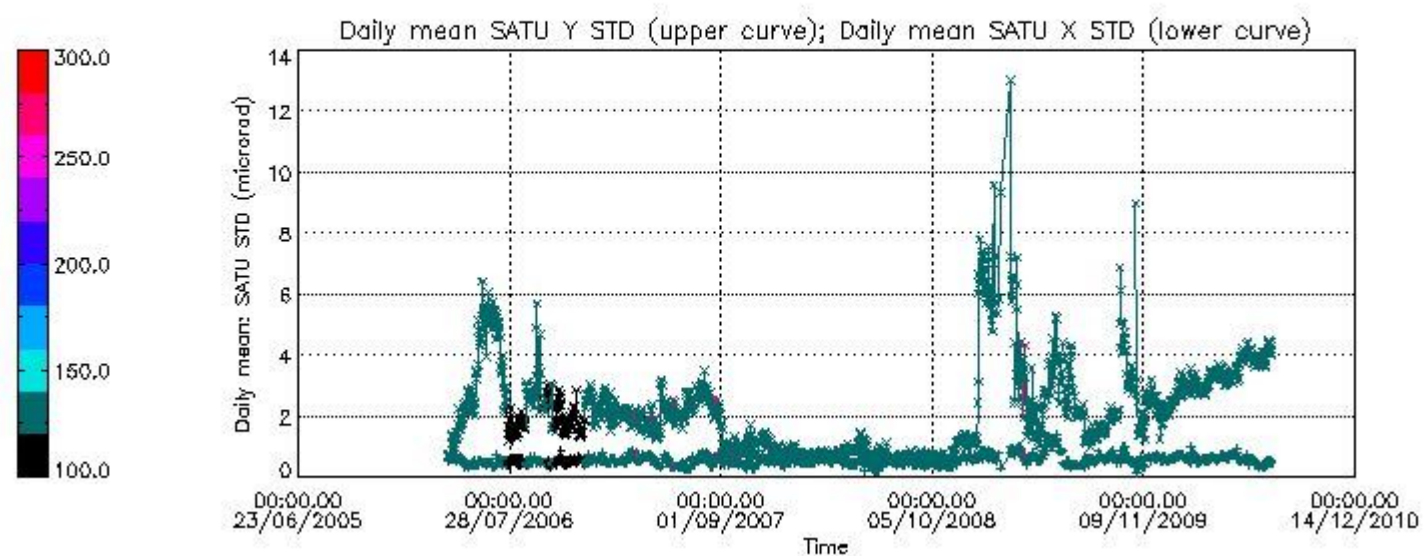

Number of data:	21750.	21750.	76850.	76850.

7.2.2 Trend of daily SATU NEA St. deviation since 1st April 2006 (dark limb)

The long term trend of the SATU 'X' and 'Y' standard deviations should be constant during the whole mission.

The colorbar represents the start tangent altitude (km) of the occultations.

Upper curve: STD of SATU Y axis

Lower curve: STD of SATU X axis

8. Auxiliary Data Files used for the production reported in section 2.4

The number reported in the third column indicates since which file (see list in section 2.4) the corresponding auxiliary file has been used. The fourth column is the date of those product files.

Type	Auxiliary Filename	Used since product	Used since product date
INST_PHYS_CHARACTERISTICS	GOM_INS_AXVIEC20091111_143220_20030716_120000_20500101_000000	1	10-JUL-2010 00:00:34
CALIBRATION_DATABASE	GOM_CAL_AXVIEC20100706_092041_20100704_000000_20500101_000000	1	10-JUL-2010 00:00:34
LEVEL-1B_PROC_CONFIG	GOM_PR1_AXVIEC20091111_145255_20020301_000000_20500101_000000	1	10-JUL-2010 00:00:34
STAR_CATALOGUE	GOM_CAT_AXVIEC20020121_161009_20020101_000000_20200101_000000	1	10-JUL-2010 00:00:34
STELLAR_SPECTRA_DATABANK	GOM_STS_AXVIEC20091111_151504_20020101_160000_20500101_000000	1	10-JUL-2010 00:00:34
ECMWF_FILE	AUX_ECF_AXNECM20100709_054114_20100709_210000_20100710_090000	1	10-JUL-2010 00:00:34
ECMWF_FILE	AUX_ECF_AXNECM20100709_172119_20100710_030000_20100710_150000	40	10-JUL-2010 03:38:17
ECMWF_FILE	AUX_ECA_AXNECM20100710_052113_20100709_210000_20100710_090000	59	10-JUL-2010 05:18:52
ECMWF_FILE	AUX_ECA_AXNECM20100710_172113_20100710_090000_20100710_210000	78	10-JUL-2010 19:43:46
ECMWF_FILE	AUX_ECF_AXNECM20100710_054113_20100710_150000_20100711_030000	90	10-JUL-2010 20:45:23
ECMWF_FILE	AUX_ECF_AXNECM20100710_054113_20100710_210000_20100711_090000	110	10-JUL-2010 22:44:17
OPTIONAL_ECMWF_FILE	MISSING	1	10-JUL-2010 00:00:34
ORBIT_DATA_FILE	DOR_NAV_OPNPDE20100709_225901_000057382091_00058_43699_0715.N1	1	10-JUL-2010 00:00:34
ORBIT_DATA_FILE	DOR_NAV_OPNPDE20100710_003958_000054192091_00059_43700_0716.N1	10	10-JUL-2010 00:56:22
ORBIT_DATA_FILE	DOR_NAV_OPNPDE20100710_021536_000041442091_00060_43701_0717.N1	28	10-JUL-2010 02:18:41
ORBIT_DATA_FILE	DOR_NAV_OPNPDE20100710_032959_000060572091_00061_43702_0718.N1	40	10-JUL-2010 03:38:17
ORBIT_DATA_FILE	DOR_NAV_OPNPDE20100710_051615_000057382091_00062_43703_0719.N1	59	10-JUL-2010 05:18:52
ORBIT_DATA_FILE	DOR_NAV_OPNPDE20100710_193659_000035072091_00071_43712_0720.N1	78	10-JUL-2010 19:43:46
ORBIT_DATA_FILE	DOR_NAV_OPNPDE20100710_204044_000060572091_00071_43712_0721.N1	90	10-JUL-2010 20:45:23
ORBIT_DATA_FILE	DOR_NAV_OPNPDE20100710_222700_000057382091_00072_43713_0722.N1	110	10-JUL-2010 22:44:17