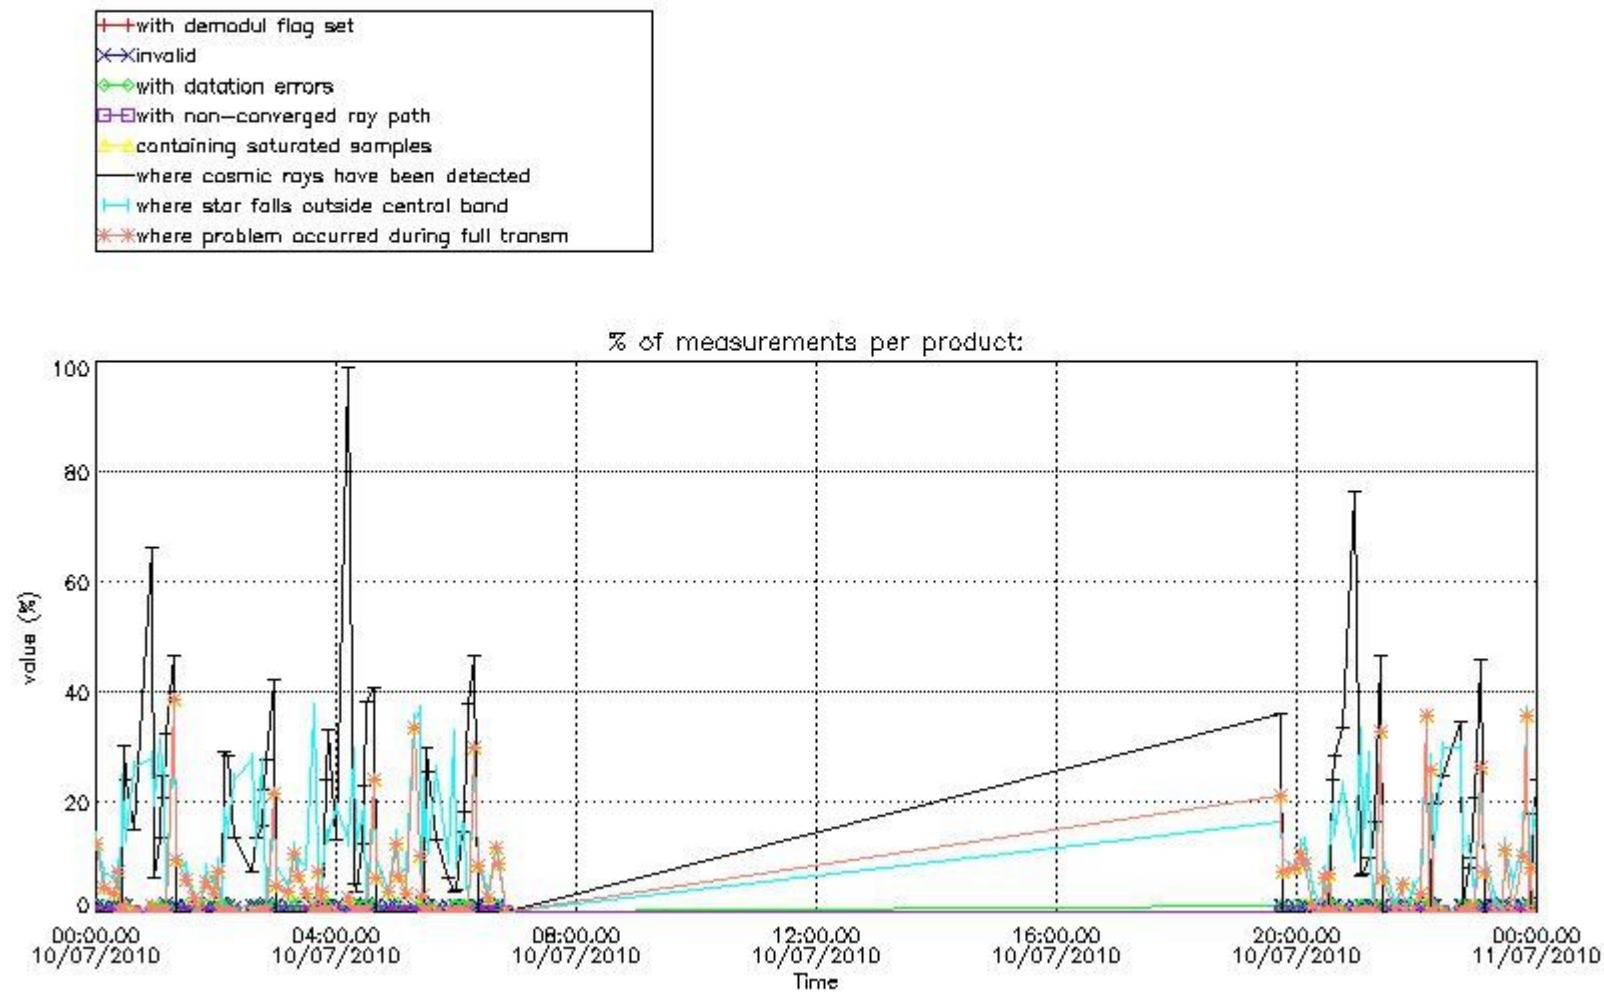

5.1 Percentage of products during reporting period with:

At least one measurement with demodulation flag set:	28.5714 %
Reference spectrum computed from DB:	0.00000 %
Reference spectrum with small number of measurements:	0.00000 %
SATU data not used:	0.00000 %

5.2 Plot quality information per product (time dependant)

5.3 Plot quality information per product (world map)