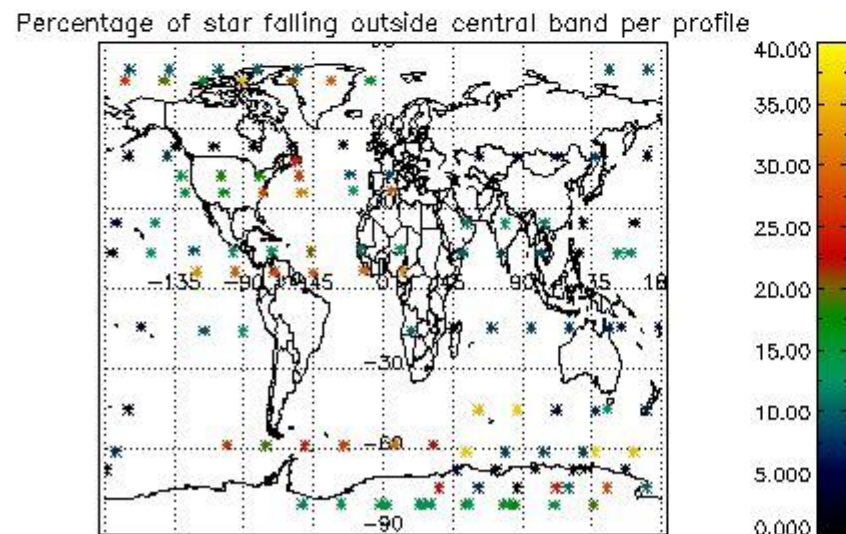

6. Statistics and plot of tangent altitude of the last measurement (DARK & BRIGHT products without errors)

6.1 Statistics on tangent altitude lost:

Statistics	DARK	BRIGHT	TWILIGHT
Mean:	11.487	18.444	14.196
St. deviation:	5.1087	6.9089	0.61383
Maximum:	18.785	31.372	15.086
Minimum:	4.6015	3.7587	13.347
Number of data:	21.000	79.000	7.0000

6.2 Plot for DARK limb products