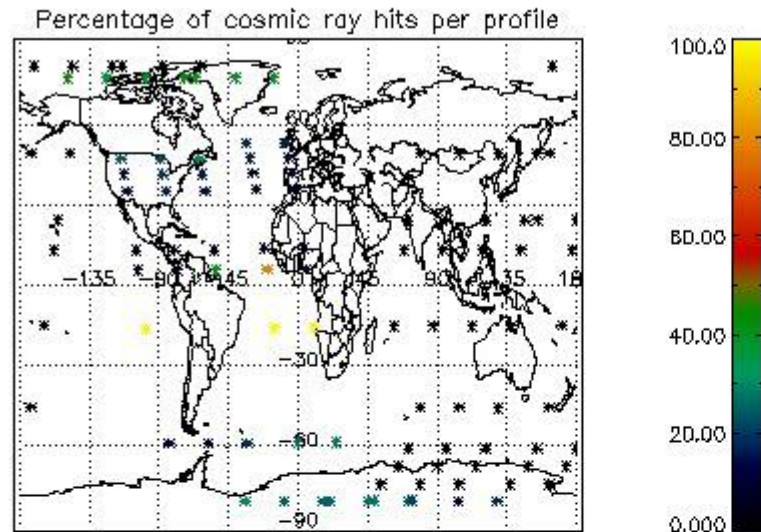

6. Statistics and plot of tangent altitude of the last measurement (DARK & BRIGHT products without errors)

6.1 Statistics on tangent altitude lost:

Statistics	DARK	BRIGHT	TWILIGHT
Mean:	11.875	17.910	14.744
St. deviation:	4.3514	5.3176	0.68984
Maximum:	18.456	25.578	15.802
Minimum:	3.3196	4.0773	14.006
Number of data:	18.000	65.000	5.0000

6.2 Plot for DARK limb products