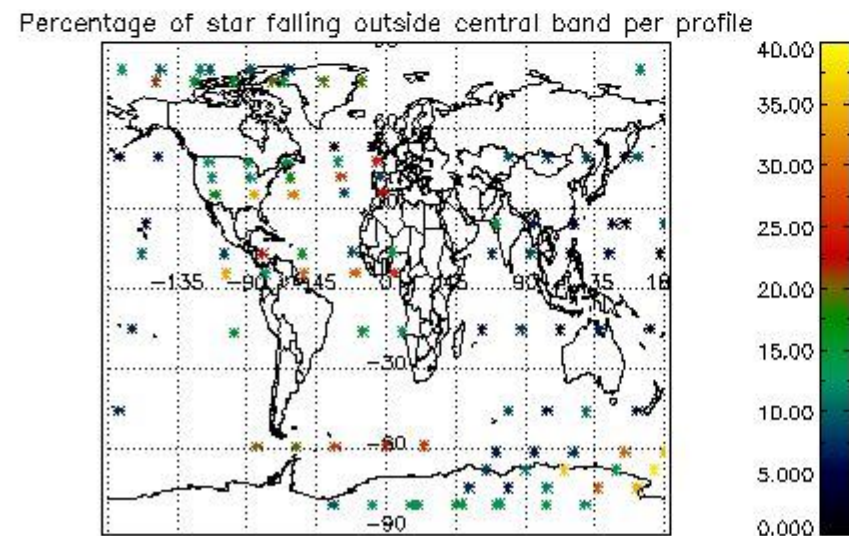

5.2 Plot quality information per product (time dependant)

5.3 Plot quality information per product (world map)

6. Statistics and plot of tangent altitude of the last measurement (DARK & BRIGHT products without errors)