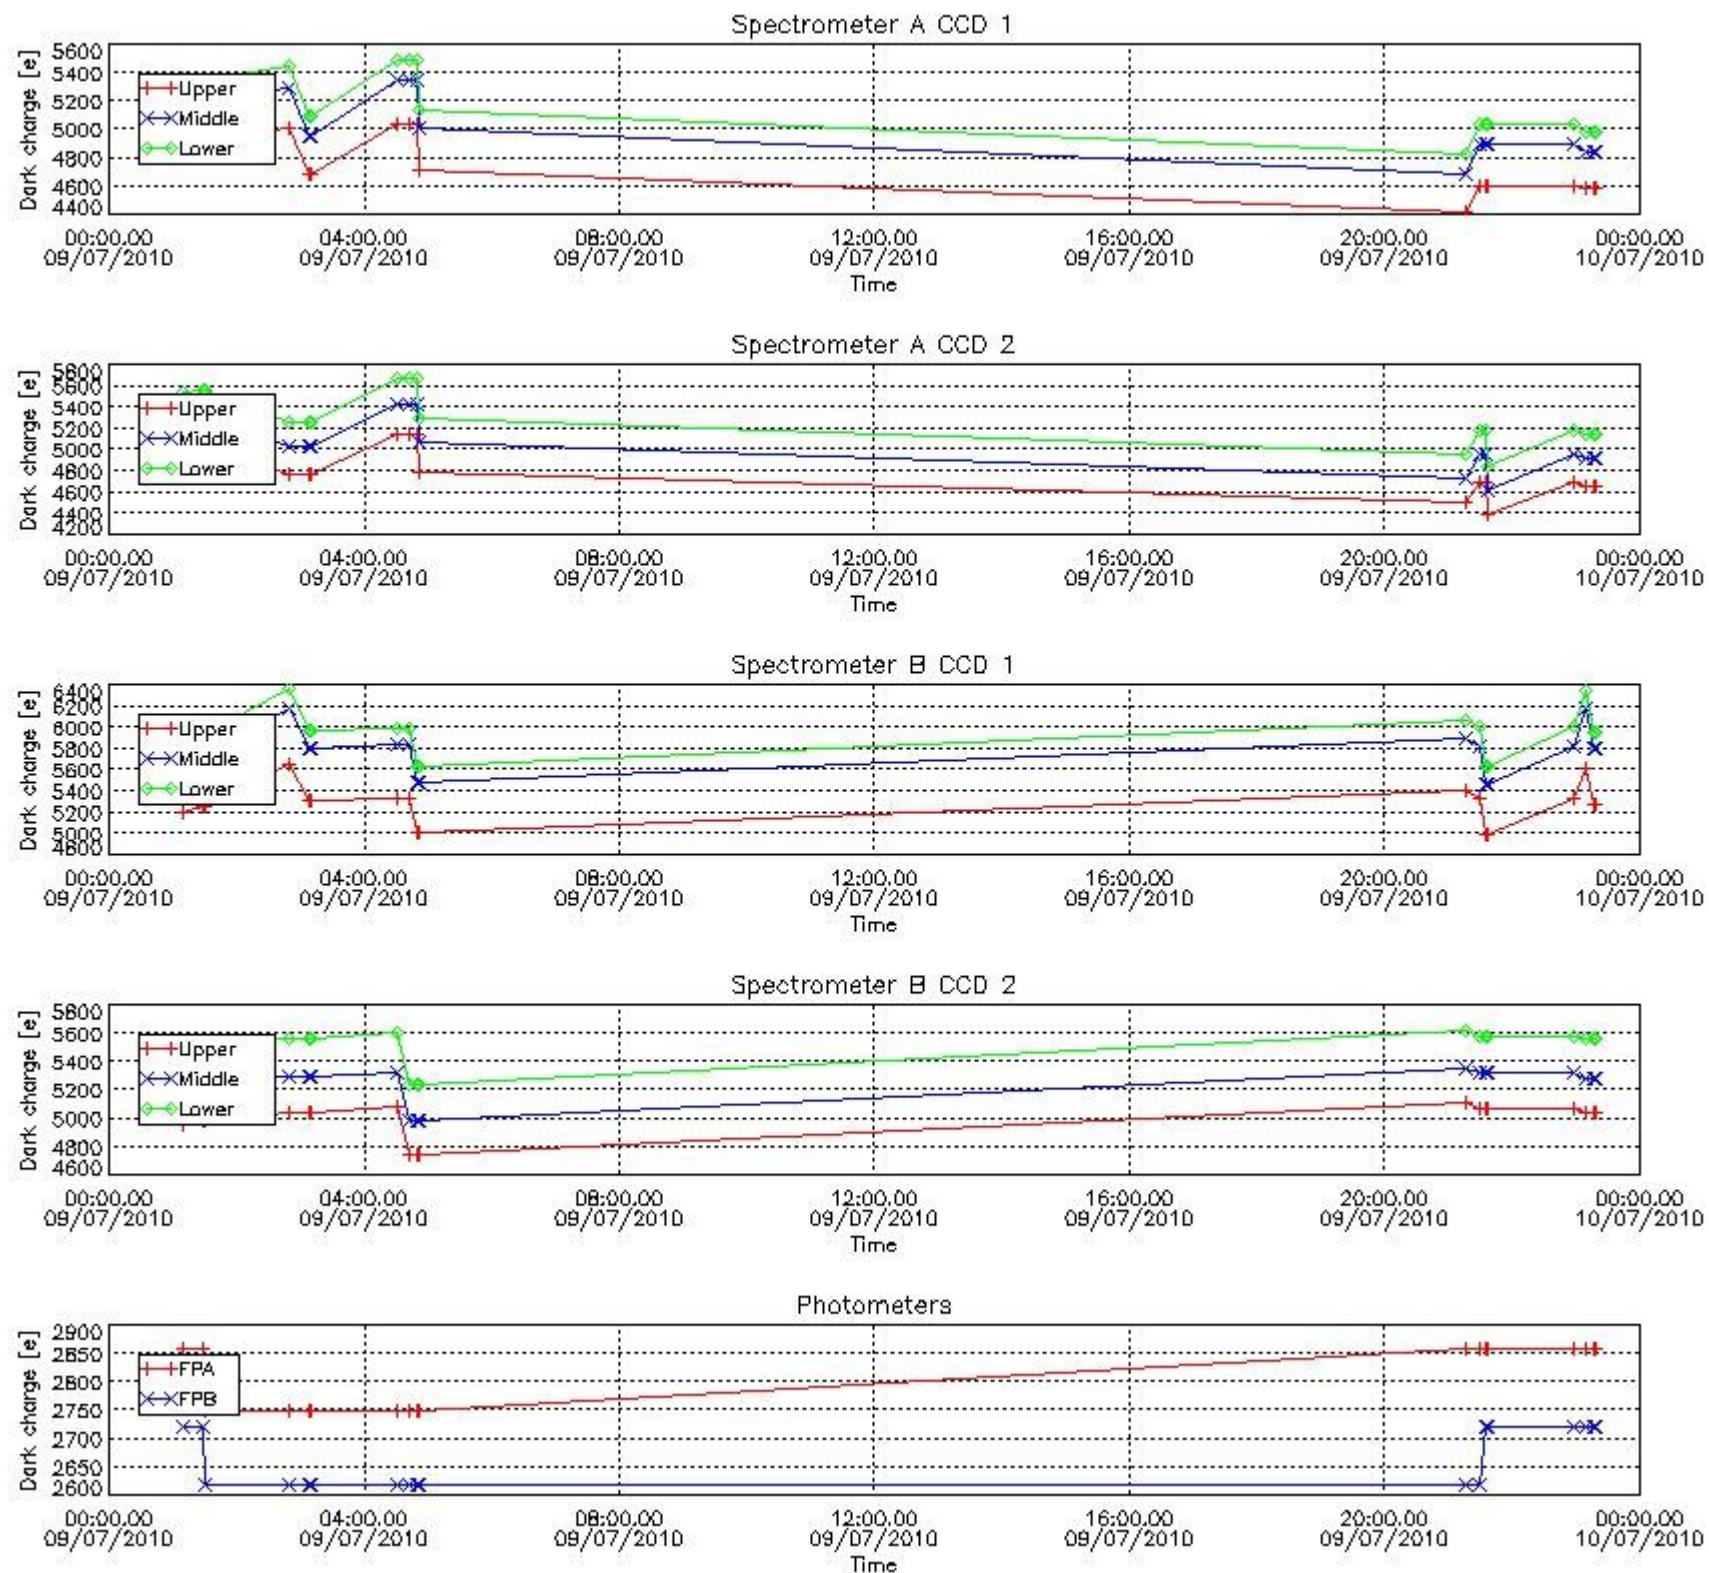

GOM_TRA_1PNPDE20100709_210709_000000422091_00057_43698_5451.N1	DC map used
GOM_TRA_1PNPDE20100709_210935_000000432091_00057_43698_5452.N1	DC map used
GOM_TRA_1PNPDE20100709_211651_000000572091_00057_43698_5453.N1	DC map used

4.2 Plot of mean dark charges per product: only products in DARK limb conditions without errors are used

5. Demodulation flag and quality information monitoring

In this section it is presented the modulation information extracted from the pcd (product confidence data) at measurement level and information extracted from the Quality Summary dataset. Only products without errors