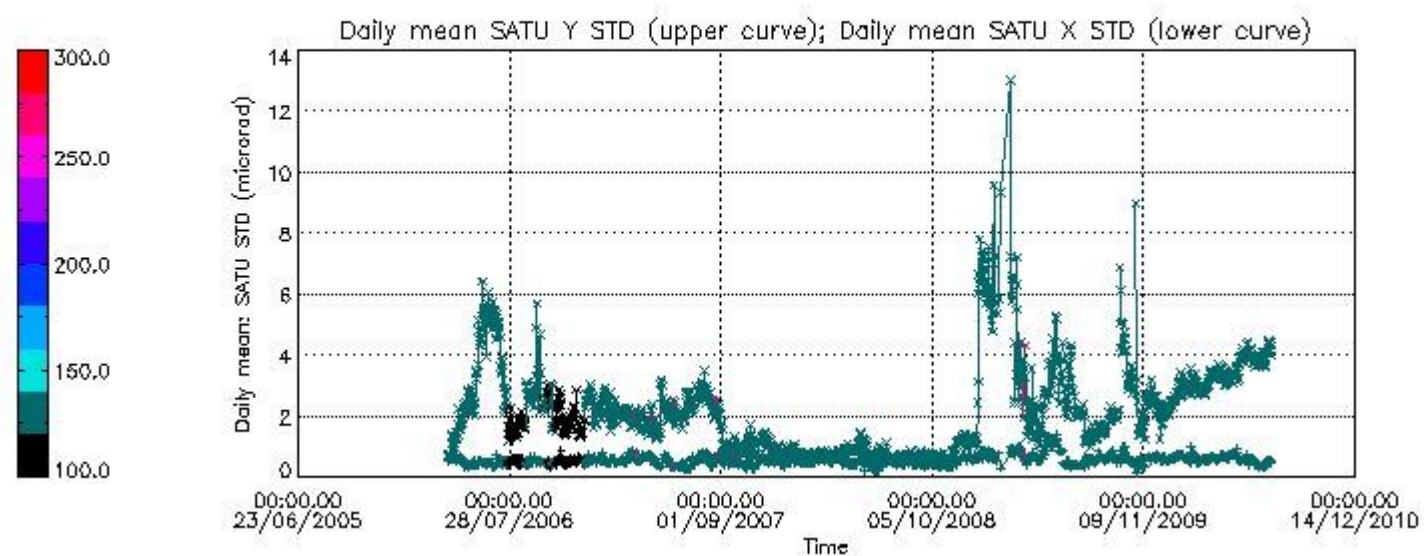

Number of data:	18550.	18550.	63100.	63100.

7.2.2 Trend of daily SATU NEA St. deviation since 1st April 2006 (dark limb)

The long term trend of the SATU 'X' and 'Y' standard deviations should be constant during the whole mission.

The colorbar represents the start tangent altitude (km) of the occultations.

Upper curve: STD of SATU Y axis

Lower curve: STD of SATU X axis

8. Auxiliary Data Files used for the production reported in section 2.4

The number reported in the third column indicates since which file (see list in section 2.4) the corresponding auxiliary file has been used. The fourth column is the date of those product files.

Type	Auxiliary Filename	Used since product	Used since product date
INST_PHYS_CHARACTERISTICS	GOM_INS_AXVIEC20091111_143220_20030716_120000_20500101_000000	1	09-JUL-2010 00:08:05
CALIBRATION_DATABASE	GOM_CAL_AXVIEC20100706_092041_20100704_000000_20500101_000000	1	09-JUL-2010 00:08:05
LEVEL-1B_PROC_CONFIG	GOM_PR1_AXVIEC20091111_145255_20020301_000000_20500101_000000	1	09-JUL-2010 00:08:05
STAR_CATALOGUE	GOM_CAT_AXVIEC20020121_161009_20020101_000000_20200101_000000	1	09-JUL-2010 00:08:05
STELLAR_SPECTRA_DATABANK	GOM_STS_AXVIEC20091111_151504_20020101_160000_20500101_000000	1	09-JUL-2010 00:08:05
ECMWF_FILE	AUX_ECF_AXNECM20100708_054112_20100708_210000_20100709_090000	1	09-JUL-2010 00:08:05
ECMWF_FILE	AUX_ECF_AXNECM20100708_170549_20100709_030000_20100709_150000	42	09-JUL-2010 04:01:22
ECMWF_FILE	AUX_ECF_AXNECM20100709_052115_20100709_150000_20100710_030000	62	09-JUL-2010 20:15:20
ECMWF_FILE	AUX_ECF_AXNECM20100709_054114_20100709_210000_20100710_090000	75	09-JUL-2010 21:28:58
OPTIONAL_ECMWF_FILE	MISSING	1	09-JUL-2010 00:08:05
ORBIT_DATA_FILE	DOR_NAV_OPNPDE20100708_233102_000057382091_00044_43685_0710.N1	1	09-JUL-2010 00:08:05
ORBIT_DATA_FILE	DOR_NAV_OPNPDE20100709_011158_000092452091_00045_43686_0711.N1	14	09-JUL-2010 01:27:52
ORBIT_DATA_FILE	DOR_NAV_OPNPDE20100709_035122_000066952091_00047_43688_0712.N1	42	09-JUL-2010 04:01:22
ORBIT_DATA_FILE	DOR_NAV_OPNPDE20100709_200341_000041442091_00057_43698_0713.N1	62	09-JUL-2010 20:15:20
ORBIT_DATA_FILE	DOR_NAV_OPNPDE20100709_211804_000057382091_00057_43698_0714.N1	75	09-JUL-2010 21:28:58
ORBIT_DATA_FILE	DOR_NAV_OPNPDE20100709_225901_000057382091_00058_43699_0715.N1	95	09-JUL-2010 23:09:35