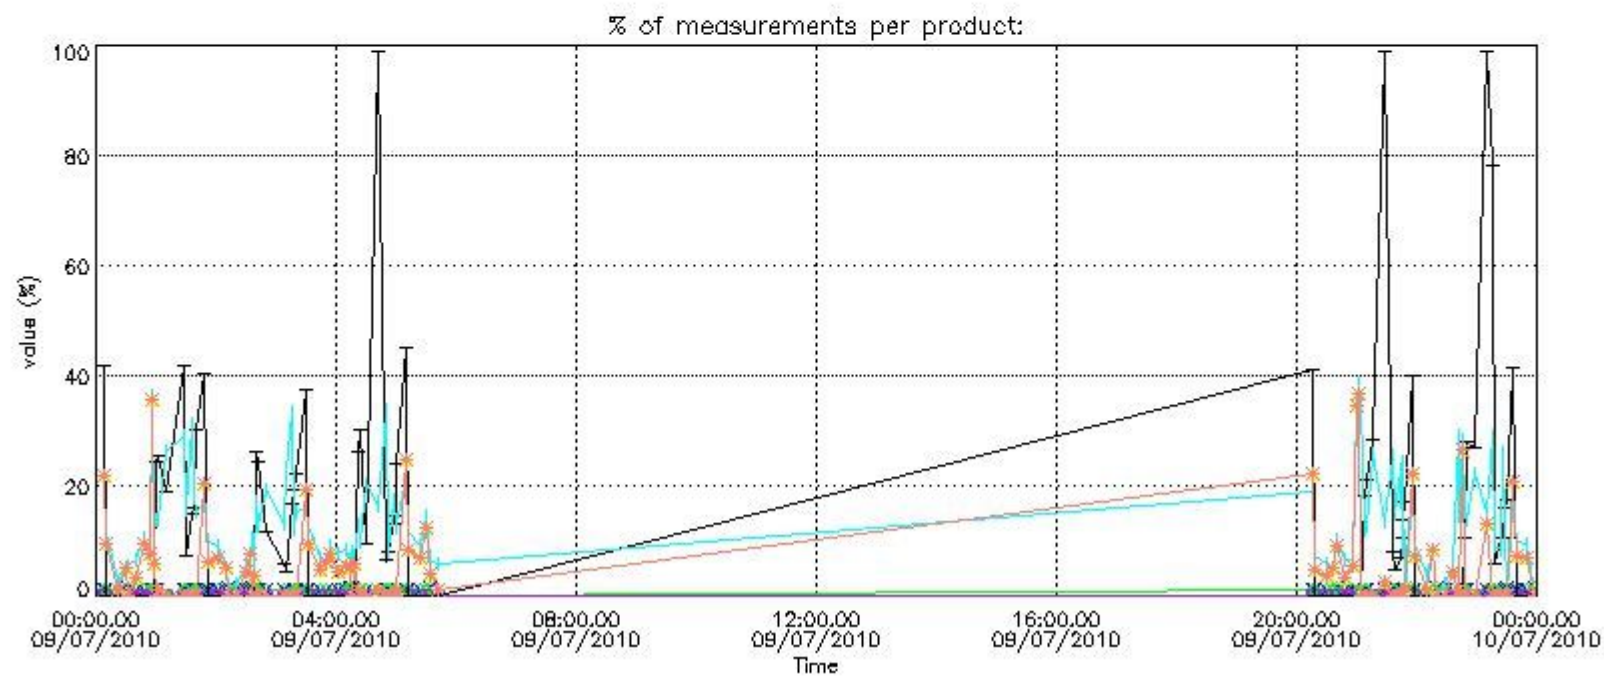

(error flag in the MPH set to "0") are used.

5.1 Percentage of products during reporting period with:

At least one measurement with demodulation flag set:	36.1905 %
Reference spectrum computed from DB:	0.00000 %
Reference spectrum with small number of measurements:	0.00000 %
SATU data not used:	0.00000 %

5.2 Plot quality information per product (time dependant)

5.3 Plot quality information per product (world map)