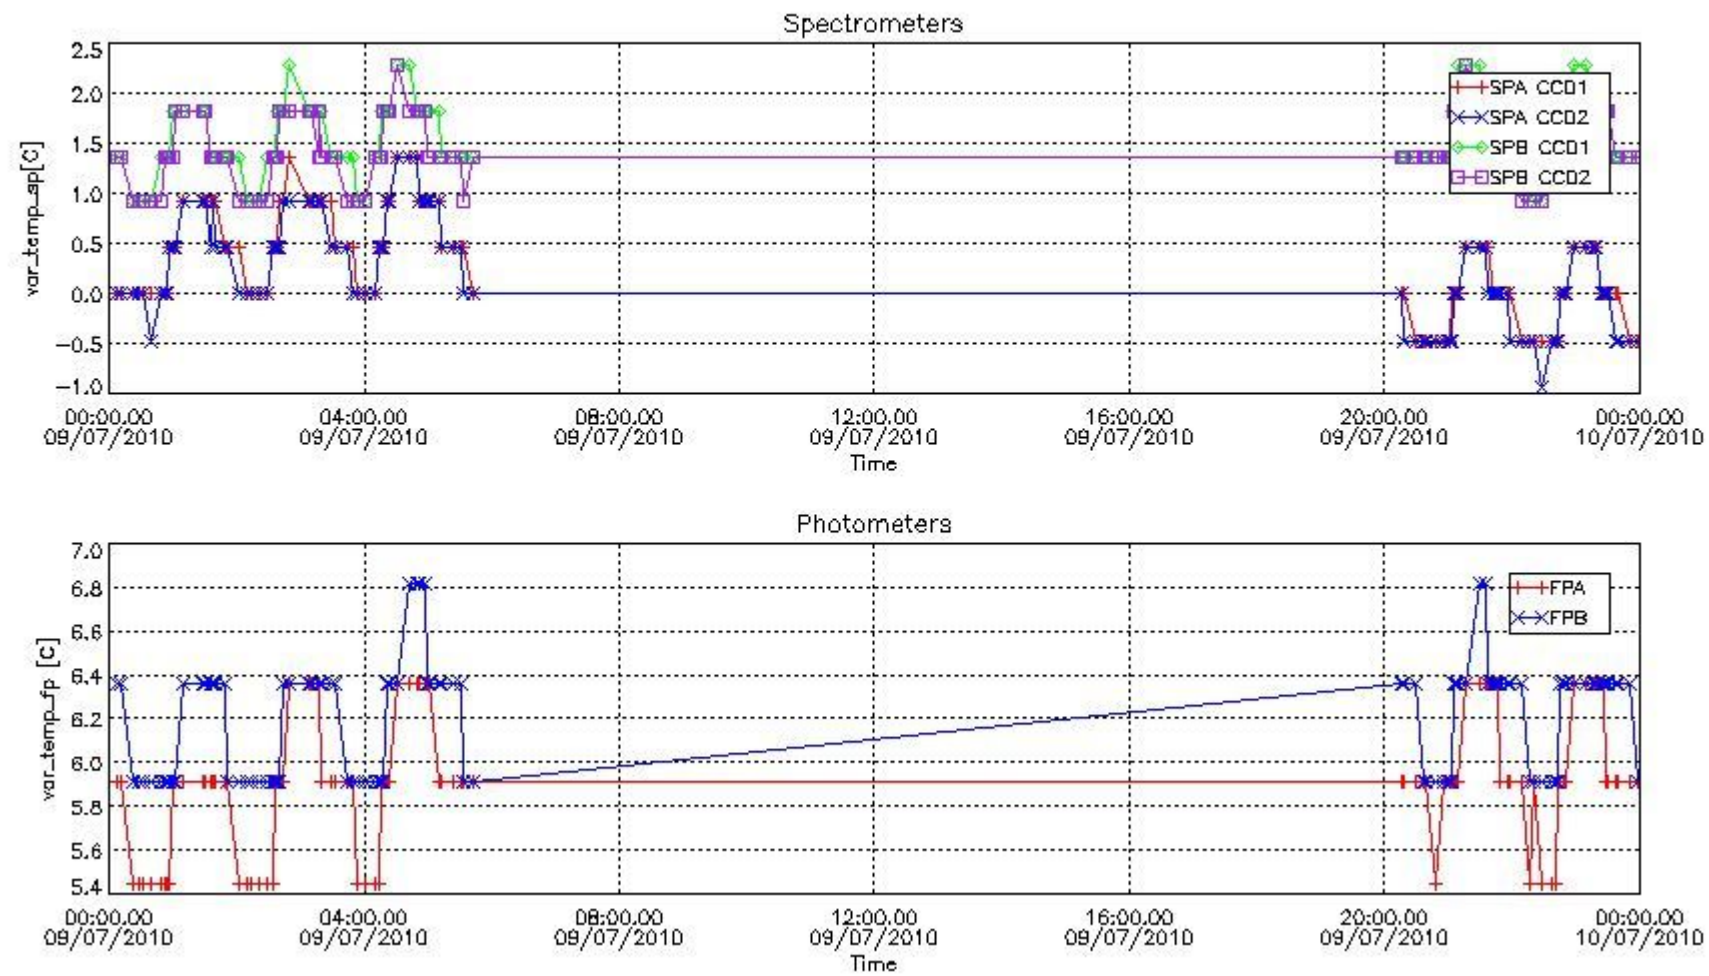

3. Plot of GOMOS spectrometers and photometers temperatures from level 1b data

4. Overview of dark signal processing per product

The Dark Charge (DC) is a temperature-dependant signal added to the useful measurements and it is therefore subtracted from them during the processing. There are two phenomena that produce a continuous increase of the DC: the "hot pixels" (a pixel is "hot" when its DC exceeds by a significant amount its value measured on ground at the same temperature) and the "Random Telegraphic Signal" (abrupt change positive or negative of the CCD pixel signal, random in time, affecting only the DC part of the signal and not the photon generated signal).

In this section a list of products that did not use the Dark Sky Area (DSA) observation for the DC computation is given. It is also provided the mean DC plot per product for dark limb products with no error flag set.

4.1 These products did not use the DSA observation for DC computation:

Product name	DC information
GOM_TRA_1PNPDE20100709_201520_000000452091_00057_43698_5441.N1	DC map used
GOM_TRA_1PNPDE20100709_201755_000000412091_00057_43698_5442.N1	DC map used
GOM_TRA_1PNPDE20100709_202912_000000422091_00057_43698_5443.N1	DC map used
GOM_TRA_1PNPDE20100709_203615_000000402091_00057_43698_5444.N1	DC map used
GOM_TRA_1PNPDE20100709_203923_000000392091_00057_43698_5445.N1	DC map used
GOM_TRA_1PNPDE20100709_204715_000000452091_00057_43698_5446.N1	DC map used
GOM_TRA_1PNPDE20100709_205555_000000462091_00057_43698_5447.N1	DC map used
GOM_TRA_1PNPDE20100709_210024_000000582091_00057_43698_5448.N1	DC map used
GOM_TRA_1PNPDE20100709_210220_000000562091_00057_43698_5449.N1	DC map used
GOM_TRA_1PNPDE20100709_210430_000000602091_00057_43698_5450.N1	DC map used