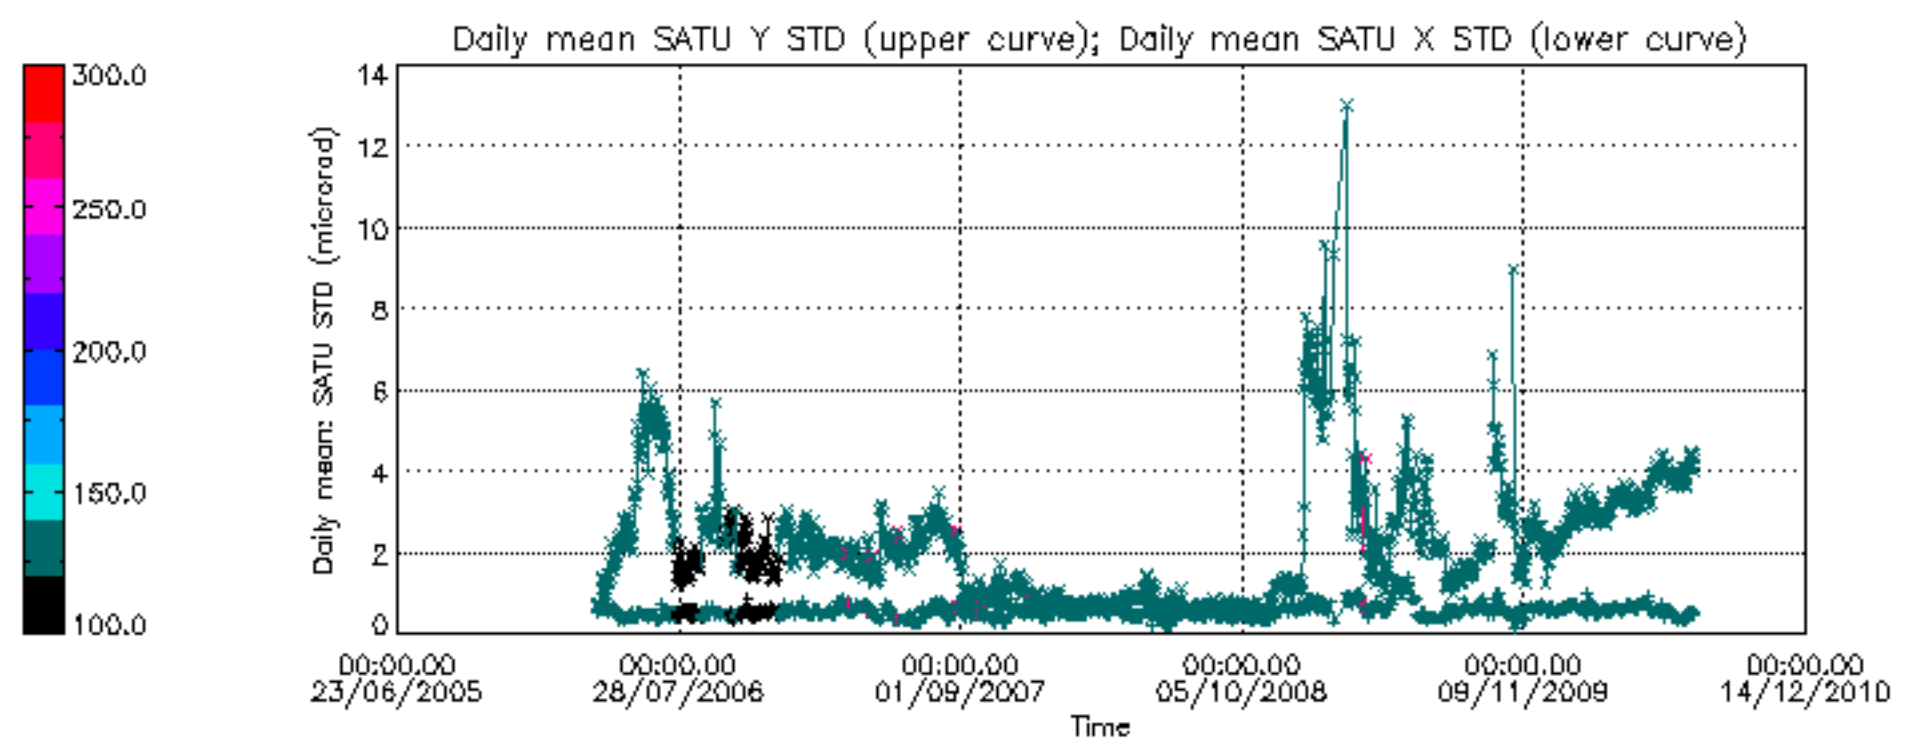

Tangent altitude at which the star is lost

Tangent altitude at which the star is lost

/nas3/ENVISAT/GOMOS/GOM_NL__0P/GOM_NL__0PNPDE20100701_002828_000055612090_00431_43571_0355.N1

1; -536.4; 01-JUL-2010 00:28:28; Dark ; 59.0; 0; ; 0.00; 0;occ; 118; 0;43571
 2; 94.6; 01-JUL-2010 00:38:59; Dark ; 52.5; 84; Alp Phe ; 2.40; 4500;occ; 105; 0;43572
 3; 483.7; 01-JUL-2010 00:45:28; Dark ; 56.5; 63; Bet Gru ; 2.15; 2800;occ; 113; 0;43572
 4; 600.1; 01-JUL-2010 00:47:24; Dark ; 47.0; 31; Alp Gru ; 1.73; 15200;occ; 94; 0;43572
 5; 743.9; 01-JUL-2010 00:49:48; Dark ; 40.5; 45; Alp Pav ; 1.94; 26000;occ; 81; 0;43572
 6; 1314.0; 01-JUL-2010 00:59:18; Dark ; 49.0; 103; 38Zet Sgr ; 2.60; 9700;occ; 98; 0;43572
 7; 1480.2; 01-JUL-2010 01:02:04; Bright; 46.5; 155; 41Pi Sgr ; 2.90; 6600;occ; 93; 0;43572
 8; 1981.6; 01-JUL-2010 01:10:26; Bright; 37.5; 126; 60Bet Oph ; 2.77; 4250;occ; 75; 0;43572
 9; 2121.8; 01-JUL-2010 01:12:46; Bright; 38.0; 59; 55Alp Oph ; 2.08; 8900;occ; 76; 0;43572
 10; 2233.6; 01-JUL-2010 01:14:38; Bright; 47.5; 168; 17Zet Aql ; 2.99; 11000;occ; 95; 0;43572
 11; 2652.9; 01-JUL-2010 01:21:37; Bright; 41.0; 5; 3Alp Lyr ; 0.03; 11000;occ; 82; 0;43572
 12; 2809.4; 01-JUL-2010 01:24:14; Bright; 36.0; 130; 23Bet Dra ; 2.80; 5800;occ; 72; 0;43572
 13; 2925.2; 01-JUL-2010 01:26:09; Bright; 40.0; 144; 18Del Cyg ; 2.86; 11000;occ; 80; 0;43572
 14; 3345.6; 01-JUL-2010 01:33:10; Bright; 45.5; 89; 5Alp Cep ; 2.45; 8000;occ; 91; 0;43572
 15; 3786.1; 01-JUL-2010 01:40:30; Bright; 48.0; 74; 11Bet Cas ; 2.27; 6600;occ; 96; 0;43572
 16; 3888.2; 01-JUL-2010 01:42:12; Bright; 50.0; 68; 18Alp Cas ; 2.22; 4500;occ; 100; 0;43572
 17; 4062.4; 01-JUL-2010 01:45:07; Bright; 56.0; 160; 23Gam Per ; 2.93; 4700;occ; 112; 0;43572
 18; 4266.8; 01-JUL-2010 01:48:31; Bright; 46.0; 73; 57Gam1And ; 2.26; 13100;occ; 92; 0;43572
 19; 4424.1; 01-JUL-2010 01:51:08; Dark ; 49.5; 173; 4Bet Tri ; 3.00; 8900;occ; 99; 0;43572
 20; 4678.5; 01-JUL-2010 01:55:23; Dark ; 60.5; 50; 13Alp Ari ; 2.01; 4250;occ; 121; 0;43572
 21; 4976.2; 01-JUL-2010 02:00:20; Dark ; 48.5; 94; 92Alp Cet ; 2.53; 3100;occ; 97; 0;43572