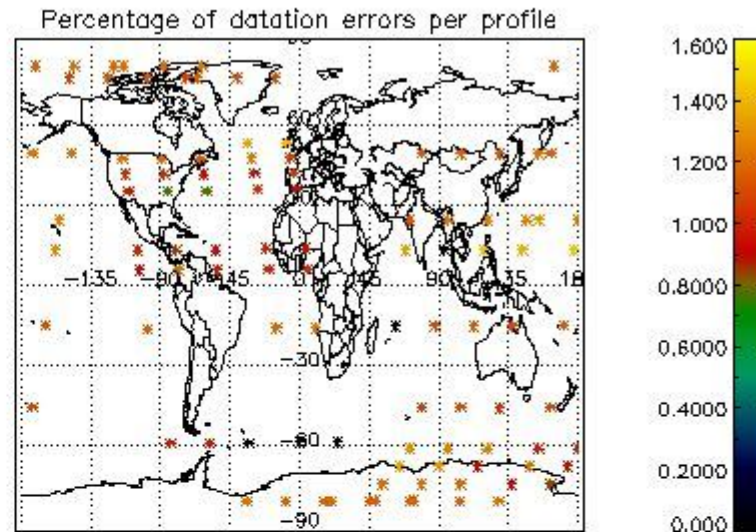

6. Statistics and plot of tangent altitude of the last measurement (DARK & BRIGHT products without errors)

6.1 Statistics on tangent altitude lost:

Statistics	DARK	BRIGHT	TWILIGHT
Mean:	11.875	17.910	14.744
St. deviation:	4.3514	5.3176	0.68984
Maximum:	18.456	25.578	15.802
Minimum:	3.3196	4.0773	14.006
Number of data:	18.000	65.000	5.0000

6.2 Plot for DARK limb products