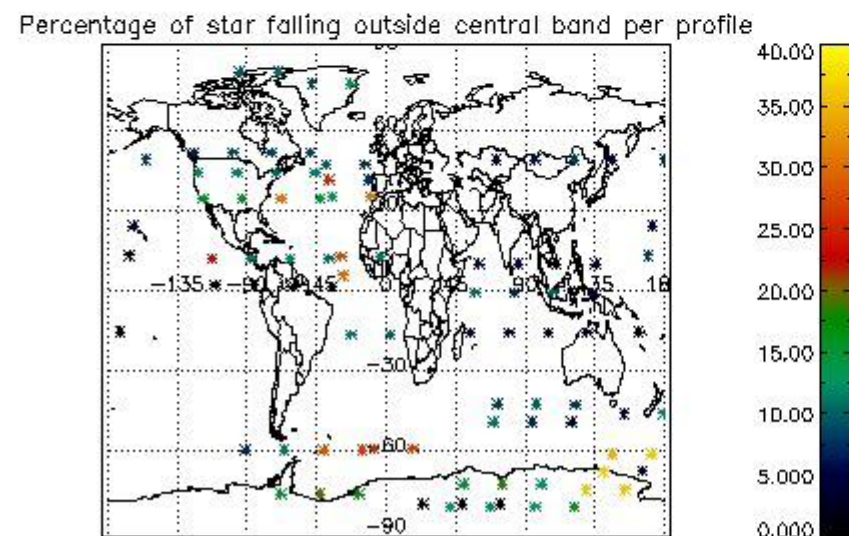

6. Statistics and plot of tangent altitude of the last measurement (DARK & BRIGHT products without errors)

6.1 Statistics on tangent altitude lost:

Statistics	DARK	BRIGHT	TWILIGHT
Mean:	25.460	19.085	15.139
St. deviation:	27.324	6.3374	0.61104
Maximum:	88.614	28.854	15.572
Minimum:	6.3728	3.7669	14.707
Number of data:	22.000	47.000	2.0000

6.2 Plot for DARK limb products