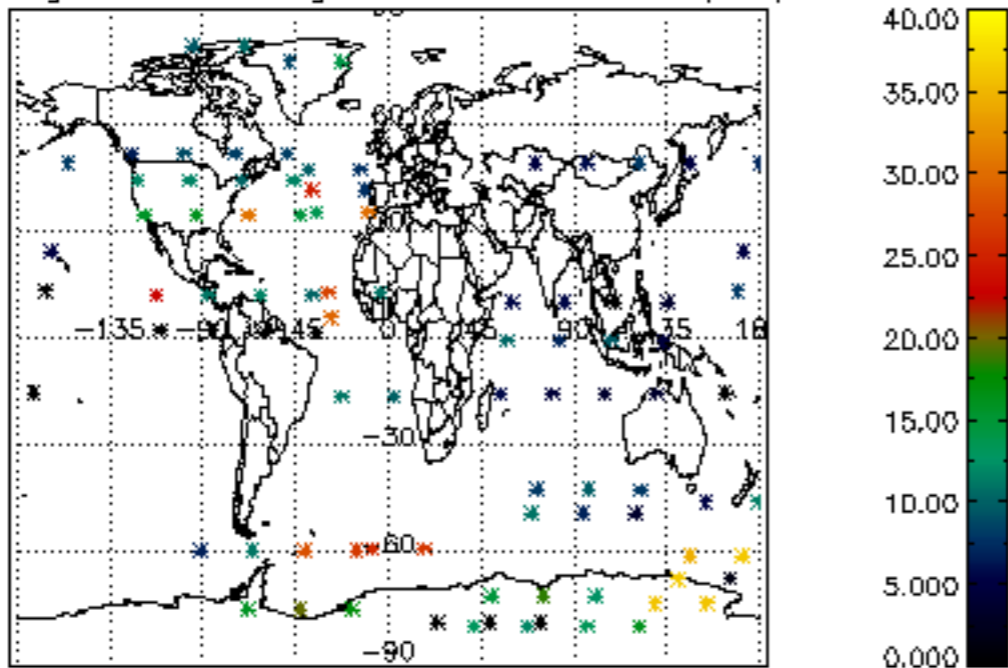

Percentage of star falling outside central band per profile