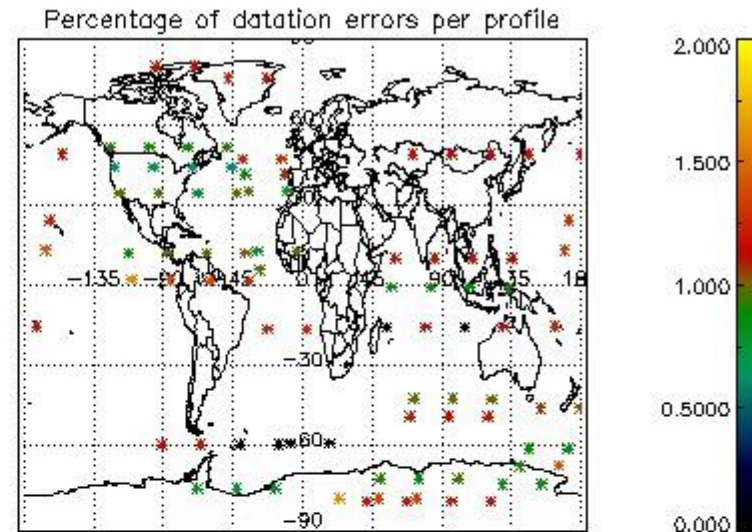

6. Statistics and plot of tangent altitude of the last measurement (DARK & BRIGHT products without errors)

6.1 Statistics on tangent altitude lost:

Statistics	DARK	BRIGHT	TWILIGHT
Mean:	25.460	19.085	15.139
St. deviation:	27.324	6.3374	0.61104
Maximum:	88.614	28.854	15.572
Minimum:	6.3728	3.7669	14.707
Number of data:	22.000	47.000	2.0000

6.2 Plot for DARK limb products