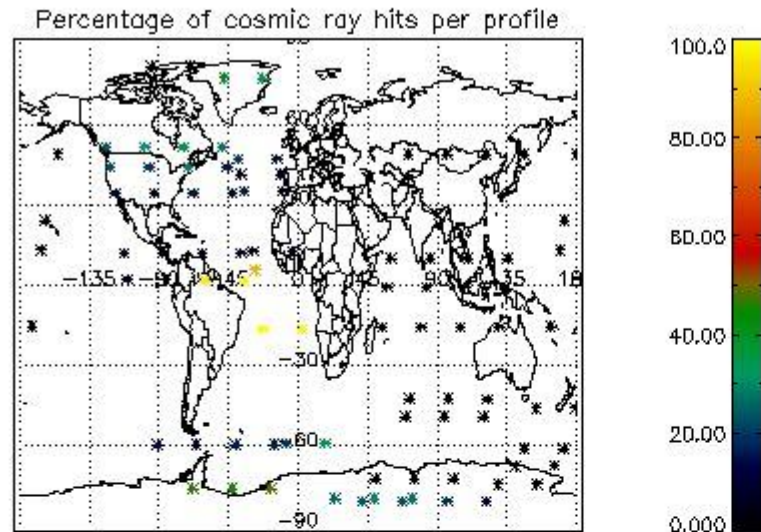

6. Statistics and plot of tangent altitude of the last measurement (DARK & BRIGHT products without errors)

6.1 Statistics on tangent altitude lost:

Statistics	DARK	BRIGHT	TWILIGHT
Mean:	25.460	19.085	15.139
St. deviation:	27.324	6.3374	0.61104
Maximum:	88.614	28.854	15.572
Minimum:	6.3728	3.7669	14.707
Number of data:	22.000	47.000	2.0000

6.2 Plot for DARK limb products