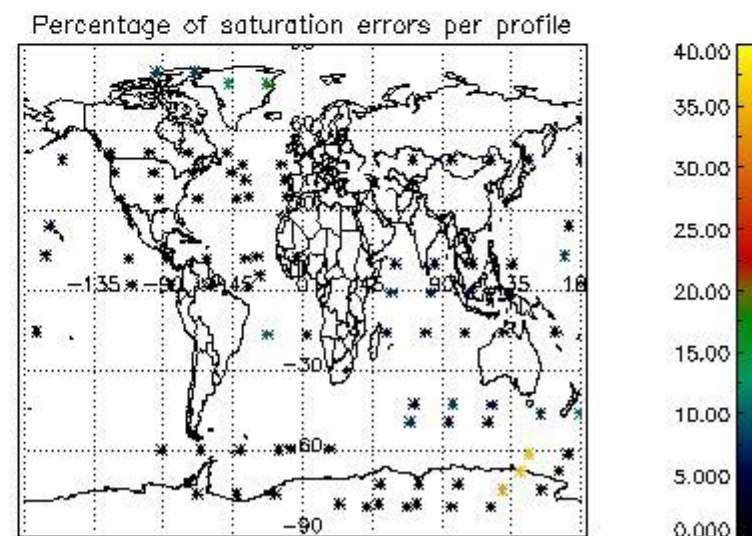

6. Statistics and plot of tangent altitude of the last measurement (DARK & BRIGHT products without errors)

6.1 Statistics on tangent altitude lost:

Statistics	DARK	BRIGHT	TWILIGHT
Mean:	25.460	19.085	15.139
St. deviation:	27.324	6.3374	0.61104
Maximum:	88.614	28.854	15.572
Minimum:	6.3728	3.7669	14.707
Number of data:	22.000	47.000	2.0000

6.2 Plot for DARK limb products