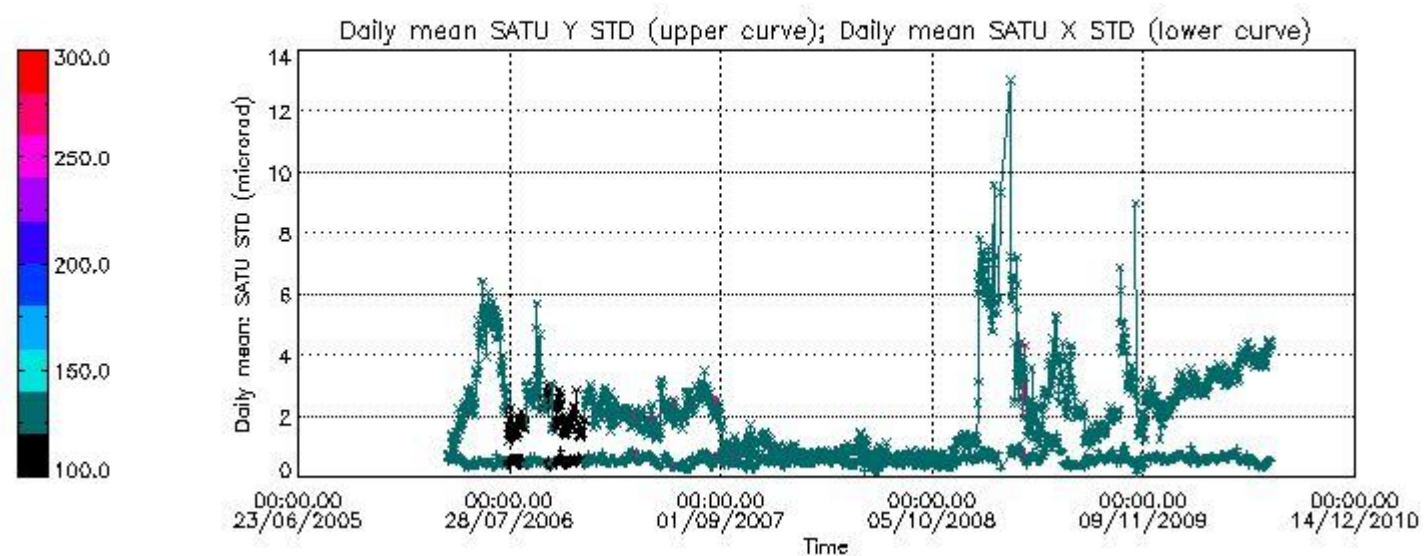

Number of data:	27500.	27500.	50500.	50500.

7.2.2 Trend of daily SATU NEA St. deviation since 1st April 2006 (dark limb)

The long term trend of the SATU 'X' and 'Y' standard deviations should be constant during the whole mission.

The colorbar represents the start tangent altitude (km) of the occultations.

Upper curve: STD of SATU Y axis

Lower curve: STD of SATU X axis

8. Auxiliary Data Files used for the production reported in section 2.4

The number reported in the third column indicates since which file (see list in section 2.4) the corresponding auxiliary file has been used. The fourth column is the date of those product files.

Type	Auxiliary Filename	Used since product	Used since product date
INST_PHYS_CHARACTERISTICS	GOM_INS_AXVIEC20091111_143220_20030716_120000_20500101_000000	1	08-JUL-2010 00:00:25
CALIBRATION_DATABASE	GOM_CAL_AXVIEC20100706_092041_20100704_000000_20500101_000000	1	08-JUL-2010 00:00:25
LEVEL-1B_PROC_CONFIG	GOM_PR1_AXVIEC20091111_145255_20020301_000000_20500101_000000	1	08-JUL-2010 00:00:25
STAR_CATALOGUE	GOM_CAT_AXVIEC20020121_161009_20020101_000000_20200101_000000	1	08-JUL-2010 00:00:25
STELLAR_SPECTRA_DATABANK	GOM_STS_AXVIEC20091111_151504_20020101_160000_20500101_000000	1	08-JUL-2010 00:00:25
ECMWF_FILE	AUX_ECF_AXNECM20100707_054114_20100707_210000_20100708_090000	1	08-JUL-2010 00:00:25
ECMWF_FILE	AUX_ECF_AXNECM20100707_172116_20100708_030000_20100708_150000	26	08-JUL-2010 03:00:03
ECMWF_FILE	AUX_ECA_AXNECM20100708_052113_20100707_210000_20100708_090000	41	08-JUL-2010 04:40:38
ECMWF_FILE	AUX_ECF_AXNECM20100708_052114_20100708_150000_20100709_030000	56	08-JUL-2010 20:46:53
ECMWF_FILE	AUX_ECF_AXNECM20100708_054112_20100708_210000_20100709_090000	69	08-JUL-2010 22:00:27
OPTIONAL_ECMWF_FILE	MISSING	1	08-JUL-2010 00:00:25
ORBIT_DATA_FILE	DOR_NAV_OPNPDE20100707_222205_000057382091_00029_43670_0703.N1	1	08-JUL-2010 00:00:25
ORBIT_DATA_FILE	DOR_NAV_OPNPDE20100708_000302_000054192091_00030_43671_0704.N1	2	08-JUL-2010 00:17:45
ORBIT_DATA_FILE	DOR_NAV_OPNPDE20100708_013840_000041442091_00031_43672_0705.N1	17	08-JUL-2010 01:58:23
ORBIT_DATA_FILE	DOR_NAV_OPNPDE20100708_025303_000060572091_00032_43673_0706.N1	26	08-JUL-2010 03:00:03
ORBIT_DATA_FILE	DOR_NAV_OPNPDE20100708_043919_000054192091_00033_43674_0707.N1	41	08-JUL-2010 04:40:38
ORBIT_DATA_FILE	DOR_NAV_OPNPDE20100708_204100_000038252091_00043_43684_0708.N1	56	08-JUL-2010 20:46:53
ORBIT_DATA_FILE	DOR_NAV_OPNPDE20100708_215005_000057382091_00043_43684_0709.N1	69	08-JUL-2010 22:00:27
ORBIT_DATA_FILE	DOR_NAV_OPNPDE20100708_233102_000057382091_00044_43685_0710.N1	87	08-JUL-2010 23:41:04