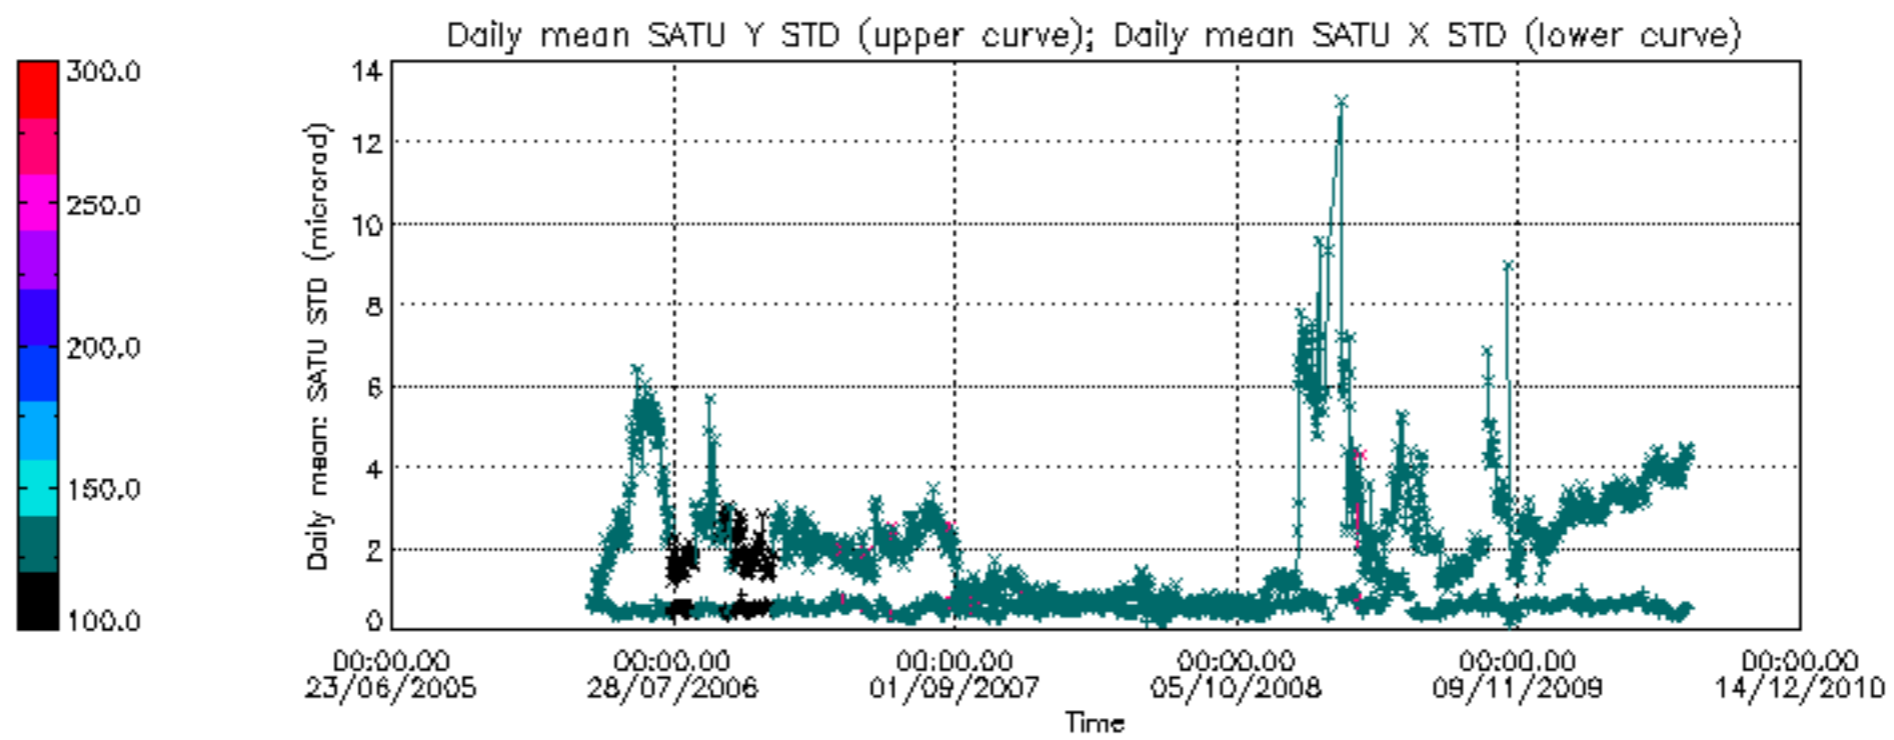

Tangent altitude at which the star is lost

Tangent altitude at which the star is lost

/nas3/ENVISAT/GOMOS/GOM_NL__0P/GOM_NL__0PNPDE20100701_002828_000055612090_00431_43571_0355.N1

1; -536.4; 01-JUL-2010 00:28:28; Dark ; 59.0; 0; ; 0.00; 0;occ; 118; 0;43571
 2; 94.6; 01-JUL-2010 00:38:59; Dark ; 52.5; 84; Alp Phe ; 2.40; 4500;occ; 105; 0;43572
 3; 483.7; 01-JUL-2010 00:45:28; Dark ; 56.5; 63; Bet Gru ; 2.15; 2800;occ; 113; 0;43572
 4; 600.1; 01-JUL-2010 00:47:24; Dark ; 47.0; 31; Alp Gru ; 1.73; 15200;occ; 94; 0;43572
 5; 743.9; 01-JUL-2010 00:49:48; Dark ; 40.5; 45; Alp Pav ; 1.94; 26000;occ; 81; 0;43572
 6; 1314.0; 01-JUL-2010 00:59:18; Dark ; 49.0; 103; 38Zet Sgr ; 2.60; 9700;occ; 98; 0;43572
 7; 1480.2; 01-JUL-2010 01:02:04; Bright; 46.5; 155; 41Pi Sgr ; 2.90; 6600;occ; 93; 0;43572
 8; 1981.6; 01-JUL-2010 01:10:26; Bright; 37.5; 126; 60Bet Oph ; 2.77; 4250;occ; 75; 0;43572
 9; 2121.8; 01-JUL-2010 01:12:46; Bright; 38.0; 59; 55Alp Oph ; 2.08; 8900;occ; 76; 0;43572
 10; 2233.6; 01-JUL-2010 01:14:38; Bright; 47.5; 168; 17Zet Aql ; 2.99; 11000;occ; 95; 0;43572
 11; 2652.9; 01-JUL-2010 01:21:37; Bright; 41.0; 5; 3Alp Lyr ; 0.03; 11000;occ; 82; 0;43572
 12; 2809.4; 01-JUL-2010 01:24:14; Bright; 36.0; 130; 23Bet Dra ; 2.80; 5800;occ; 72; 0;43572
 13; 2925.2; 01-JUL-2010 01:26:09; Bright; 40.0; 144; 18Del Cyg ; 2.86; 11000;occ; 80; 0;43572
 14; 3345.6; 01-JUL-2010 01:33:10; Bright; 45.5; 89; 5Alp Cep ; 2.45; 8000;occ; 91; 0;43572
 15; 3786.1; 01-JUL-2010 01:40:30; Bright; 48.0; 74; 11Bet Cas ; 2.27; 6600;occ; 96; 0;43572
 16; 3888.2; 01-JUL-2010 01:42:12; Bright; 50.0; 68; 18Alp Cas ; 2.22; 4500;occ; 100; 0;43572
 17; 4062.4; 01-JUL-2010 01:45:07; Bright; 56.0; 160; 23Gam Per ; 2.93; 4700;occ; 112; 0;43572
 18; 4266.8; 01-JUL-2010 01:48:31; Bright; 46.0; 73; 57Gam1And ; 2.26; 13100;occ; 92; 0;43572
 19; 4424.1; 01-JUL-2010 01:51:08; Dark ; 49.5; 173; 4Bet Tri ; 3.00; 8900;occ; 99; 0;43572
 20; 4678.5; 01-JUL-2010 01:55:23; Dark ; 60.5; 50; 13Alp Ari ; 2.01; 4250;occ; 121; 0;43572
 21; 4976.2; 01-JUL-2010 02:00:20; Dark ; 48.5; 94; 92Alp Cet ; 2.53; 3100;occ; 97; 0;43572