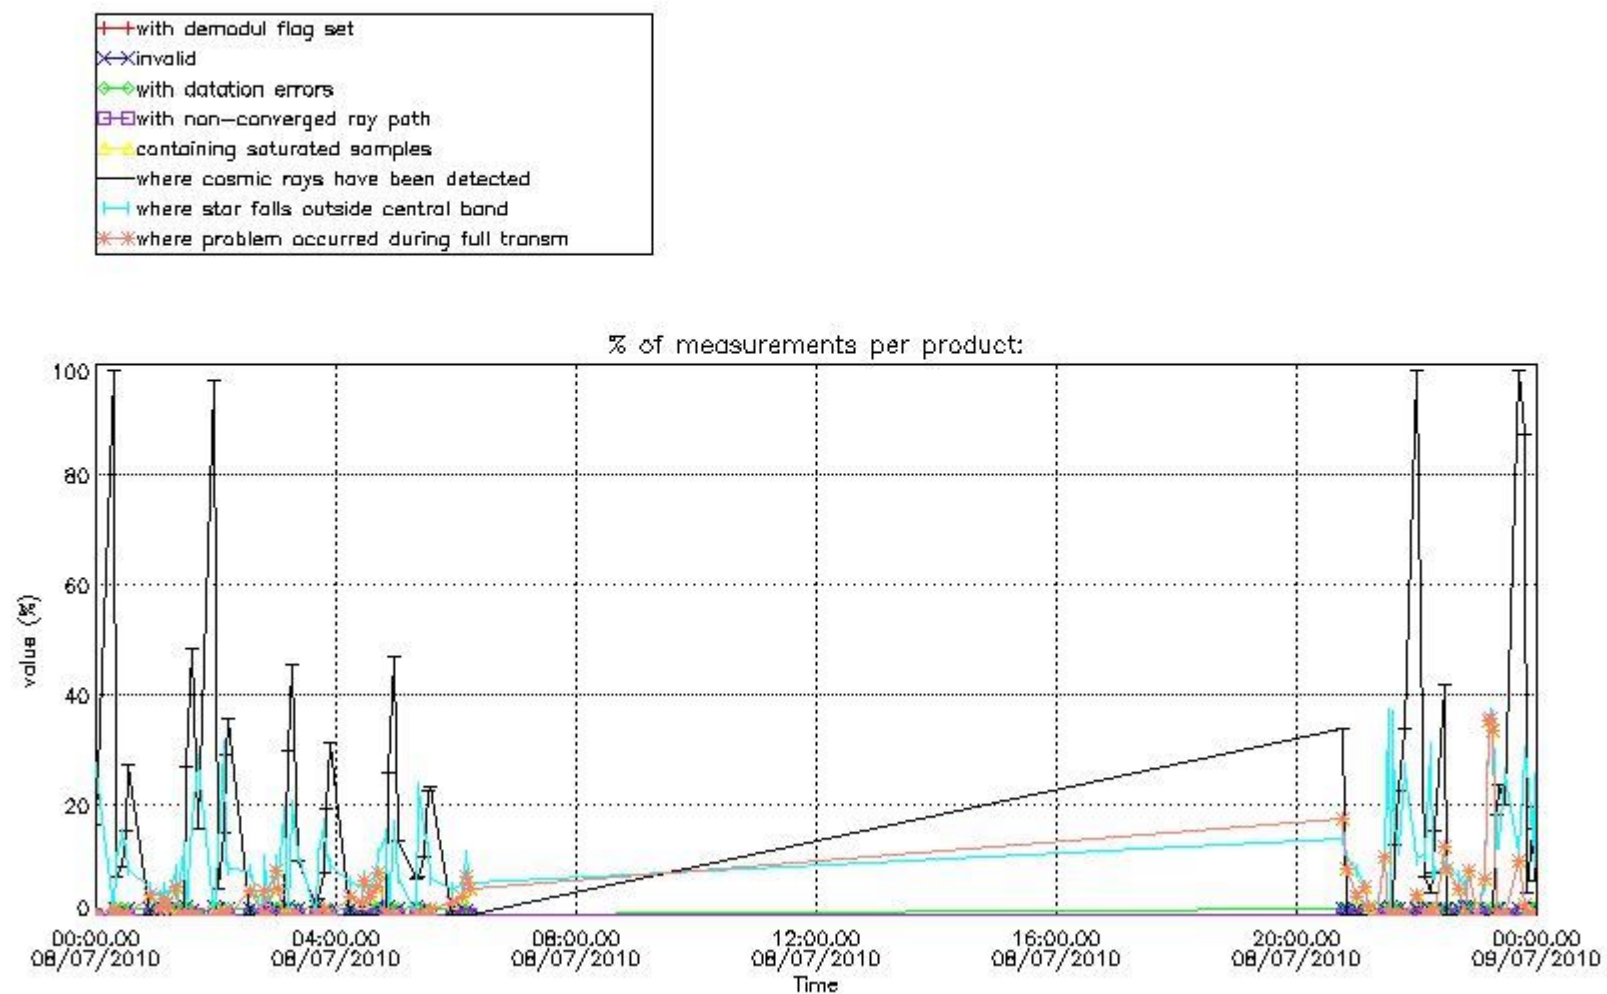

5.1 Percentage of products during reporting period with:

At least one measurement with demodulation flag set:	41.3043 %
Reference spectrum computed from DB:	0.00000 %
Reference spectrum with small number of measurements:	0.00000 %
SATU data not used:	0.00000 %

5.2 Plot quality information per product (time dependant)

5.3 Plot quality information per product (world map)