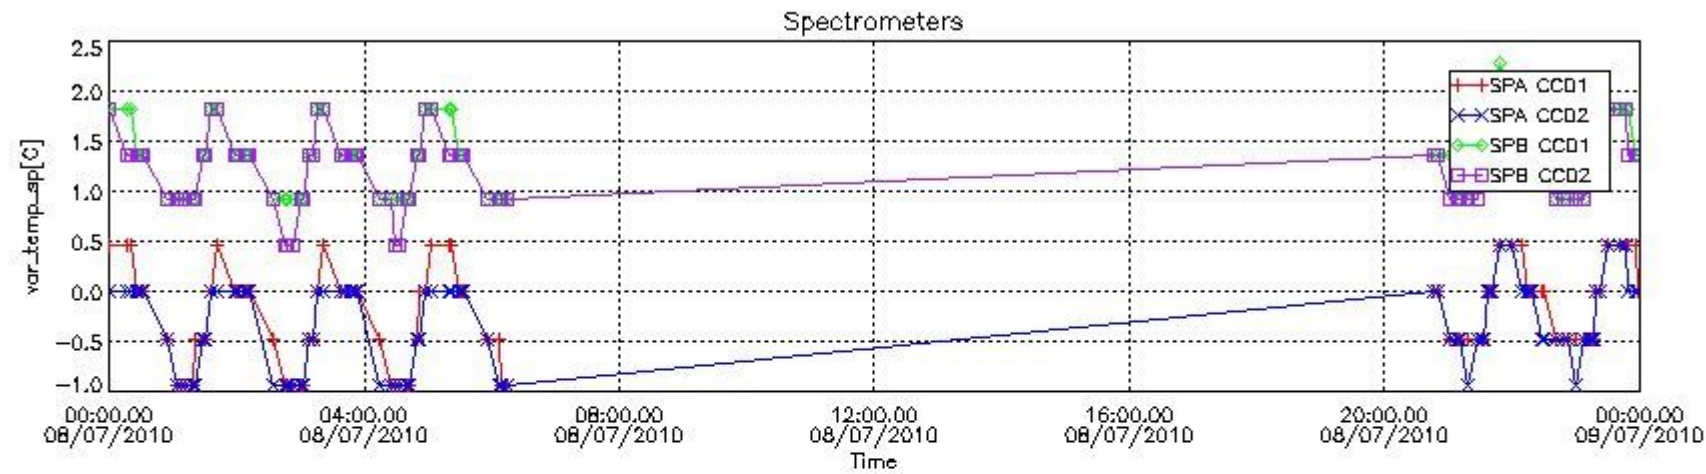

4. Overview of dark signal processing per product

The Dark Charge (DC) is a temperature-dependant signal added to the useful measurements and it is therefore subtracted from them during the processing. There are two phenomena that produce a continuous increase of the DC: the "hot pixels" (a pixel is "hot" when its DC exceeds by a significant amount its value measured on ground at the same temperature) and the "Random Telegraphic Signal" (abrupt change positive or negative of the CCD pixel signal, random in time, affecting only the DC part of the signal and not the photon generated signal).

In this section a list of products that did not use the Dark Sky Area (DSA) observation for the DC computation is given. It is also provided the mean DC plot per product for dark limb products with no error flag set.

4.1 These products did not use the DSA observation for DC computation:

Product name	DC information
GOM_TRA_1PNPDE20100708_204653_000000432091_00043_43684_5192.N1	DC map used
GOM_TRA_1PNPDE20100708_204929_000000432091_00043_43684_5193.N1	DC map used
GOM_TRA_1PNPDE20100708_210053_000000442091_00043_43684_5194.N1	DC map used
GOM_TRA_1PNPDE20100708_210757_000000402091_00043_43684_5195.N1	DC map used
GOM_TRA_1PNPDE20100708_211101_000000362091_00043_43684_5196.N1	DC map used
GOM_TRA_1PNPDE20100708_211901_000000422091_00043_43684_5197.N1	DC map used
GOM_TRA_1PNPDE20100708_212738_000000482091_00043_43684_5198.N1	DC map used
GOM_TRA_1PNPDE20100708_213202_000000582091_00043_43684_5199.N1	DC map used
GOM_TRA_1PNPDE20100708_213356_000000362091_00043_43684_5200.N1	DC map used
GOM_TRA_1PNPDE20100708_213606_000000602091_00043_43684_5201.N1	DC map used
GOM_TRA_1PNPDE20100708_213844_000000432091_00043_43684_5202.N1	DC map used
GOM_TRA_1PNPDE20100708_214109_000000422091_00043_43684_5203.N1	DC map used
GOM_TRA_1PNPDE20100708_214820_000000552091_00043_43684_5204.N1	DC map used