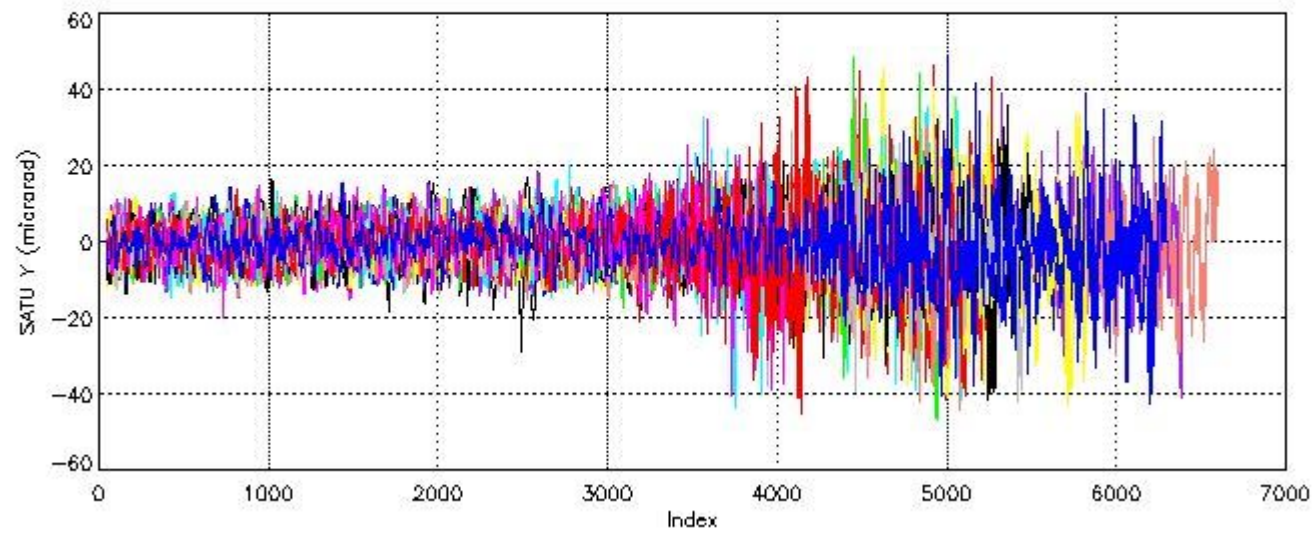

7.2 Statistics on SATU Noise Equivalent Angle (NEA) for DARK (D) and BRIGHT (B) products above 105 kms

The Star Acquisition and Tracking Unit (it is the CCD that tracks the star while it is occulted) Noise Equivalent Angle consists of the statistical angular variation of the SATU data above the atmosphere.

Statistics (in microradians) above 105 km are computed for every occultation, giving four values per occultation: one in the 'X' direction and one in the 'Y' direction for dark and bright limbs. A mean value per day in every direction and limb is calculated and monitored in order to assess instrument performance in terms of star pointing.

7.2.1 SATU NEA Statistics (table)

Statistics	SATU X (D)	SATU Y (D)	SATU X (B)	SATU Y (B)
Mean:	0.22441	-0.56540	0.23011	-0.50653
St. deviation:	0.55773	4.4084	0.97840	4.0233
Maximum:	7.4000	16.200	6.6000	15.400
Minimum:	-17.100	-19.900	-5.4000	-16.200