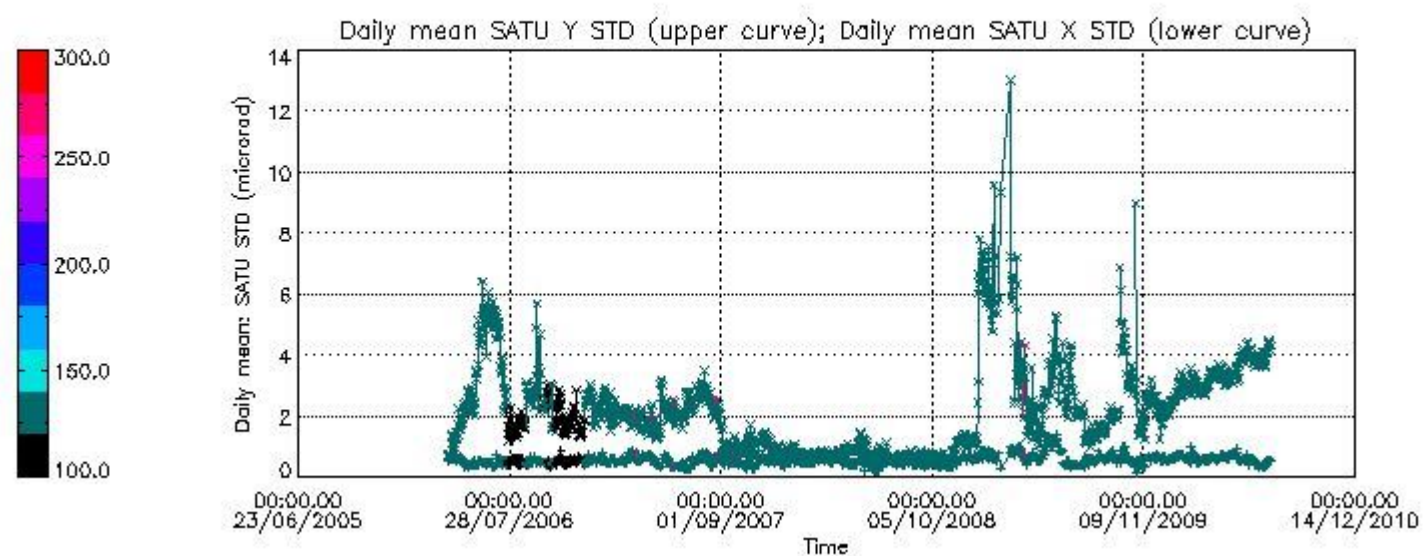

Number of data:	27850.	27850.	52950.	52950.

7.2.2 Trend of daily SATU NEA St. deviation since 1st April 2006 (dark limb)

The long term trend of the SATU 'X' and 'Y' standard deviations should be constant during the whole mission.

The colorbar represents the start tangent altitude (km) of the occultations.

Upper curve: STD of SATU Y axis

Lower curve: STD of SATU X axis

8. Auxiliary Data Files used for the production reported in section 2.4

The number reported in the third column indicates since which file (see list in section 2.4) the corresponding auxiliary file has been used. The fourth column is the date of those product files.

Type	Auxiliary Filename	Used since product	Used since product date
INST_PHYS_CHARACTERISTICS	GOM_INS_AXVIEC20091111_143220_20030716_120000_20500101_000000	1	07-JUL-2010 00:03:07
CALIBRATION_DATABASE	GOM_CAL_AXVIEC20100706_092041_20100704_000000_20500101_000000	1	07-JUL-2010 00:03:07
LEVEL-1B_PROC_CONFIG	GOM_PR1_AXVIEC20091111_145255_20020301_000000_20500101_000000	1	07-JUL-2010 00:03:07
STAR_CATALOGUE	GOM_CAT_AXVIEC20020121_161009_20020101_000000_20200101_000000	1	07-JUL-2010 00:03:07
STELLAR_SPECTRA_DATABANK	GOM_STS_AXVIEC20091111_151504_20020101_160000_20500101_000000	1	07-JUL-2010 00:03:07
ECMWF_FILE	AUX_ECF_AXNECM20100706_054112_20100706_210000_20100707_090000	1	07-JUL-2010 00:03:07
ECMWF_FILE	AUX_ECF_AXNECM20100706_172113_20100707_030000_20100707_150000	33	07-JUL-2010 03:31:48
ECMWF_FILE	AUX_ECF_AXNECM20100707_054114_20100707_210000_20100708_090000	65	07-JUL-2010 21:32:35
OPTIONAL_ECMWF_FILE	MISSING	1	07-JUL-2010 00:03:07
ORBIT_DATA_FILE	DOR_NAV_OPNPDE20100706_225406_000057382091_00015_43656_0697.N1	1	07-JUL-2010 00:03:07
ORBIT_DATA_FILE	AUX_FPO_AXVPDS20100706_212114_20100706_112407_20100716_125022	8	07-JUL-2010 00:48:50
ORBIT_DATA_FILE	DOR_NAV_OPNPDE20100707_021041_000041442091_00017_43658_0699.N1	24	07-JUL-2010 02:29:28
ORBIT_DATA_FILE	DOR_NAV_OPNPDE20100707_032504_000057382091_00018_43659_0700.N1	33	07-JUL-2010 03:31:48
ORBIT_DATA_FILE	DOR_NAV_OPNPDE20100707_050601_000057382091_00019_43660_0701.N1	49	07-JUL-2010 05:12:24
ORBIT_DATA_FILE	DOR_NAV_OPNPDE20100707_210742_000041442091_00029_43670_0702.N1	65	07-JUL-2010 21:32:35
ORBIT_DATA_FILE	DOR_NAV_OPNPDE20100707_222205_000057382091_00029_43670_0703.N1	75	07-JUL-2010 22:37:07