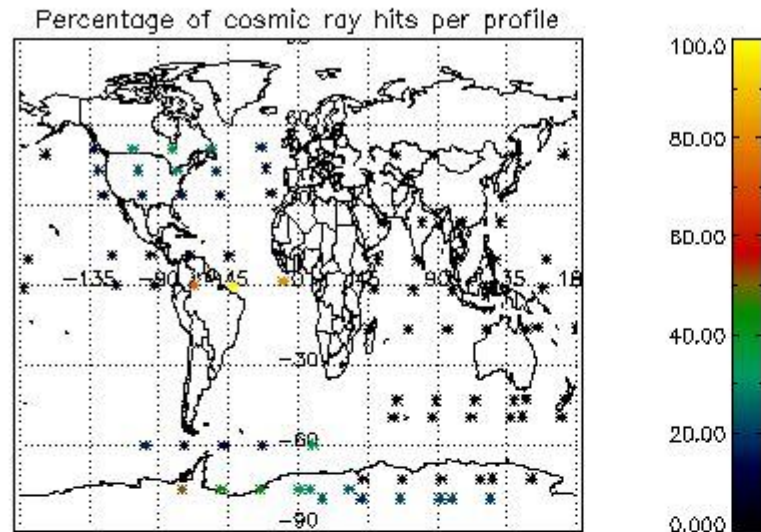

6. Statistics and plot of tangent altitude of the last measurement (DARK & BRIGHT products without errors)

6.1 Statistics on tangent altitude lost:

Statistics	DARK	BRIGHT	TWILIGHT
Mean:	18.205	20.208	NaN
St. deviation:	14.701	5.0629	NaN
Maximum:	73.425	28.112	NaN
Minimum:	7.9528	3.1443	NaN
Number of data:	21.000	46.000	NaN

6.2 Plot for DARK limb products