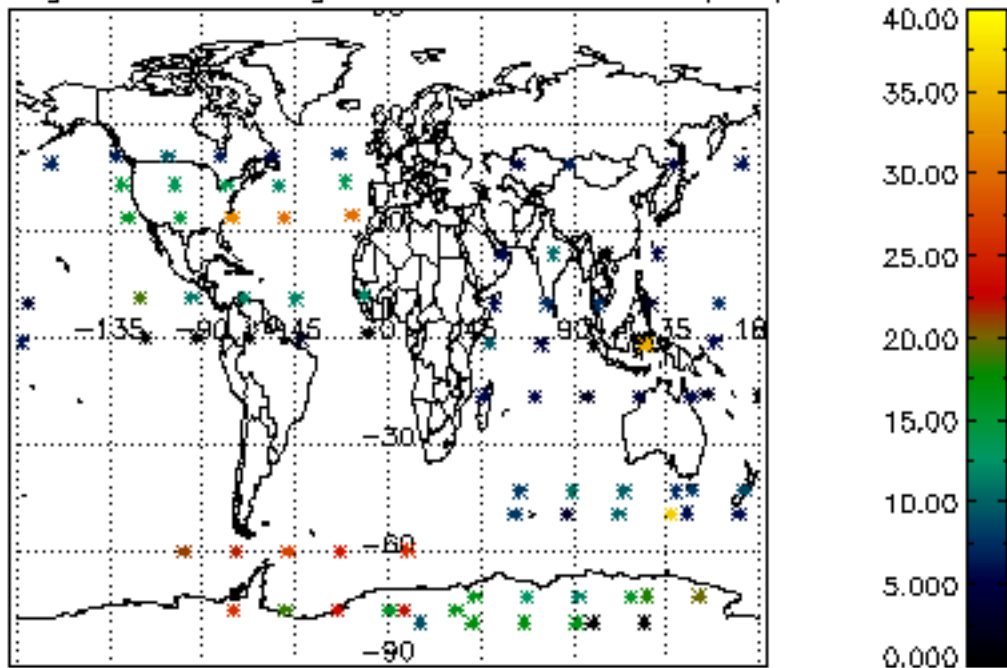

Percentage of star falling outside central band per profile