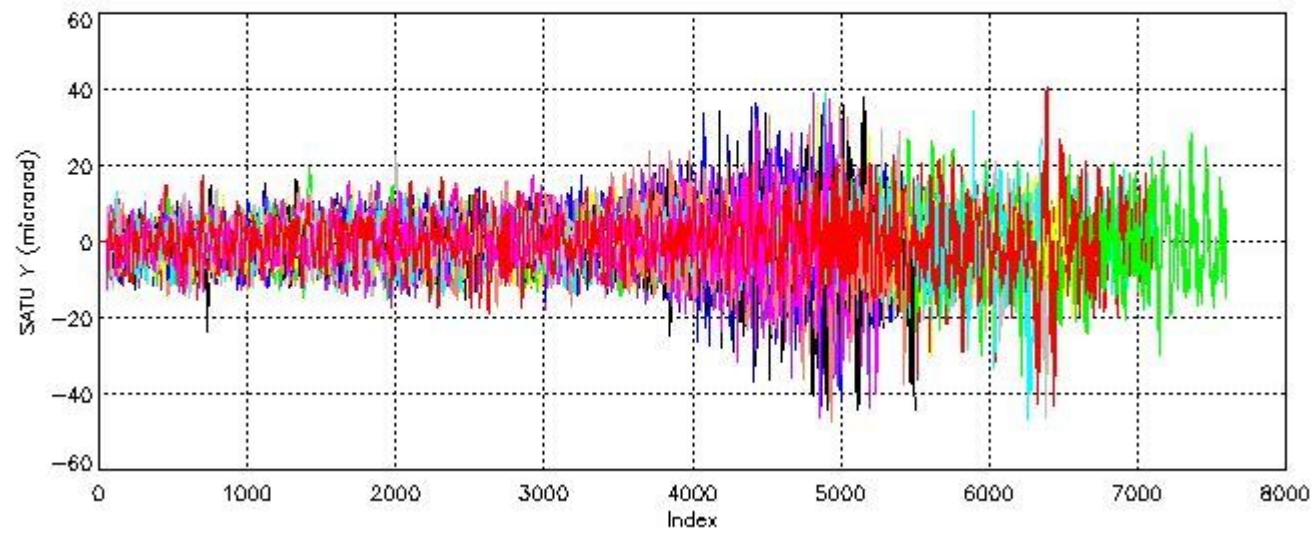

7.2 Statistics on SATU Noise Equivalent Angle (NEA) for DARK (D) and BRIGHT (B) products above 105 kms

The Star Acquisition and Tracking Unit (it is the CCD that tracks the star while it is occulted) Noise Equivalent Angle consists of the statistical angular variation of the SATU data above the atmosphere.

Statistics (in microradians) above 105 km are computed for every occultation, giving four values per occultation: one in the 'X' direction and one in the 'Y' direction for dark and bright limbs. A mean value per day in every direction and limb is calculated and monitored in order to assess instrument performance in terms of star pointing.

7.2.1 SATU NEA Statistics (table)

Statistics	SATU X (D)	SATU Y (D)	SATU X (B)	SATU Y (B)
Mean:	0.23018	-0.48544	0.26565	-0.49419
St. deviation:	0.51632	4.2969	0.93774	4.1902
Maximum:	3.1000	19.500	6.1000	19.200
Minimum:	-3.1000	-23.800	-5.9000	-20.600