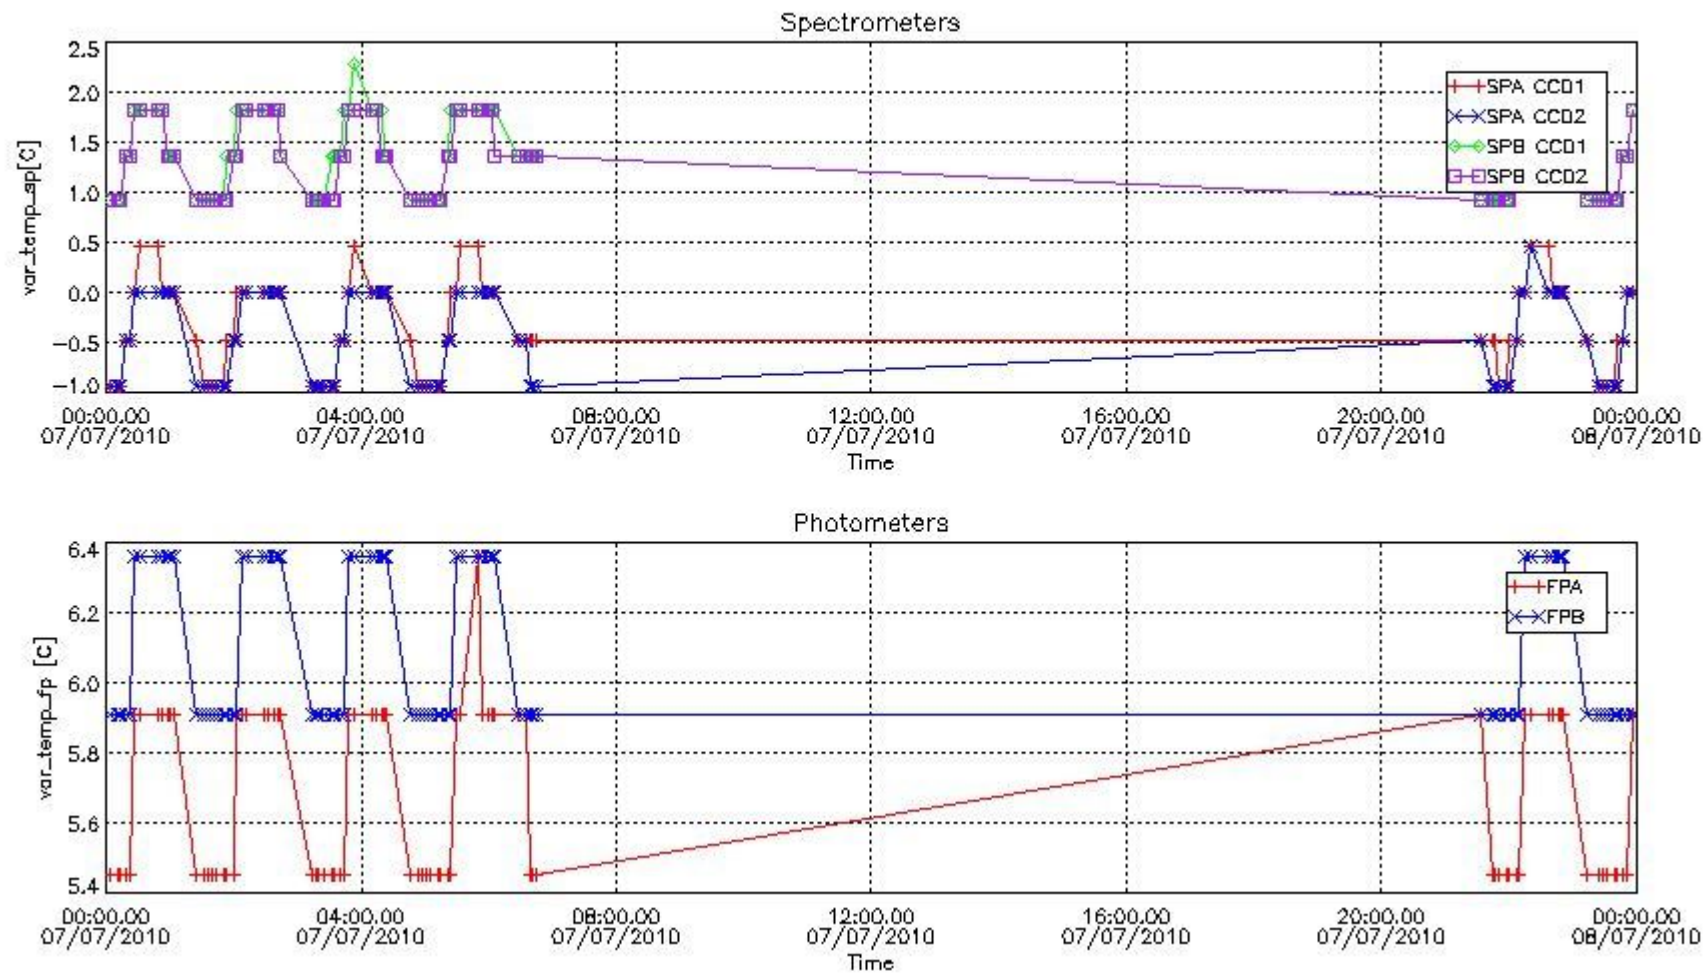

3. Plot of GOMOS spectrometers and photometers temperatures from level 1b data

4. Overview of dark signal processing per product

The Dark Charge (DC) is a temperature-dependant signal added to the useful measurements and it is therefore subtracted