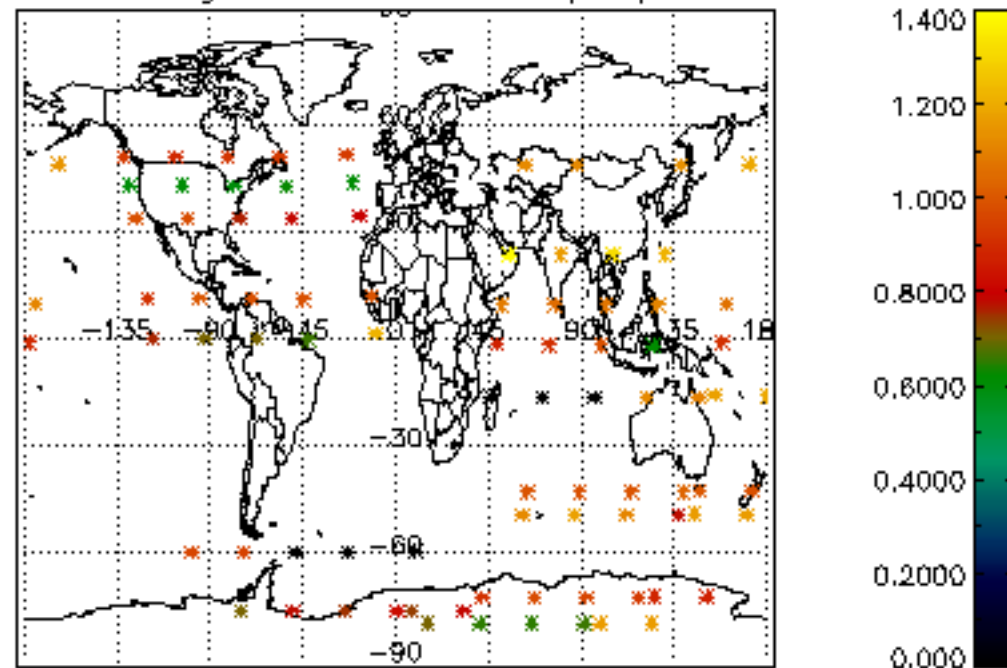

Percentage of datation errors per profile