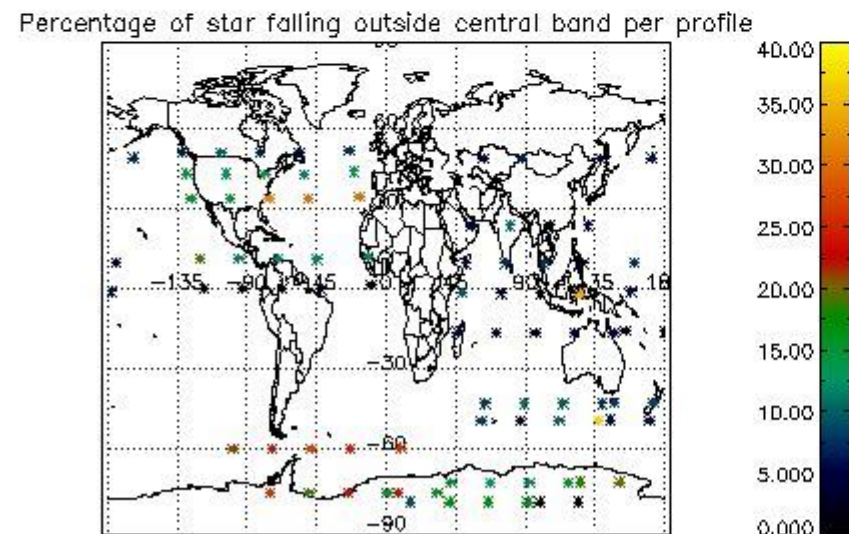

6. Statistics and plot of tangent altitude of the last measurement (DARK & BRIGHT products without errors)

6.1 Statistics on tangent altitude lost:

Statistics	DARK	BRIGHT	TWILIGHT
Mean:	18.205	20.208	NaN
St. deviation:	14.701	5.0629	NaN
Maximum:	73.425	28.112	NaN
Minimum:	7.9528	3.1443	NaN
Number of data:	21.000	46.000	NaN

6.2 Plot for DARK limb products