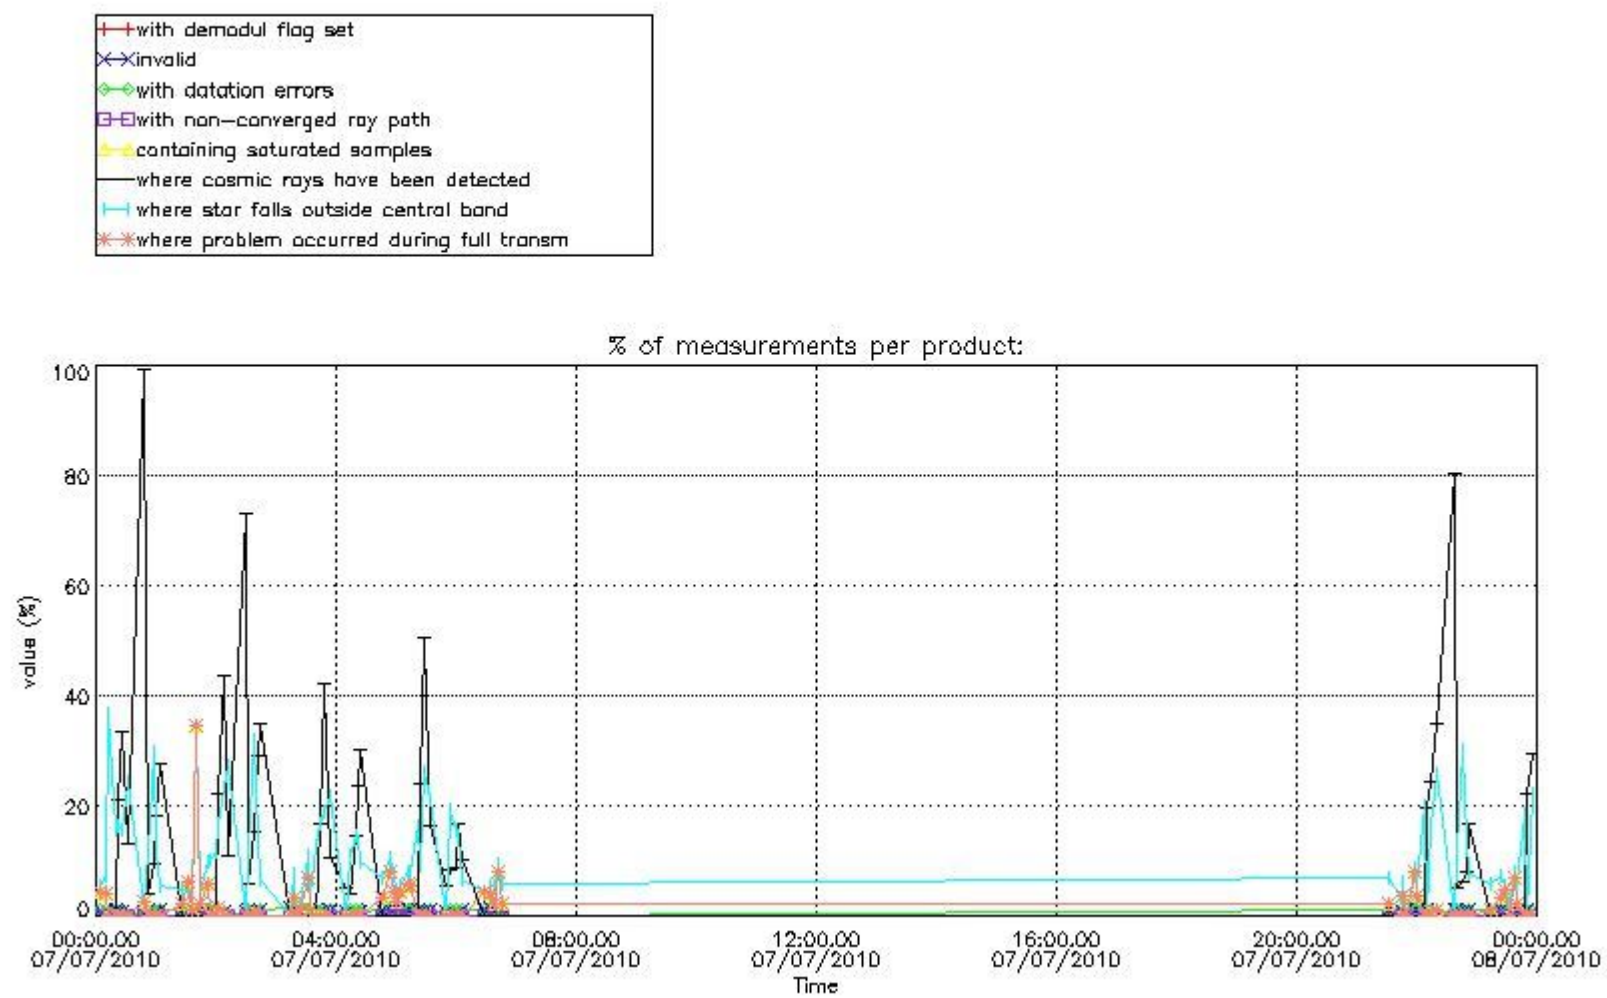

At least one measurement with demodulation flag set:	37.5000 %
Reference spectrum computed from DB:	0.00000 %
Reference spectrum with small number of measurements:	0.00000 %
SATU data not used:	0.00000 %

5.2 Plot quality information per product (time dependant)

5.3 Plot quality information per product (world map)