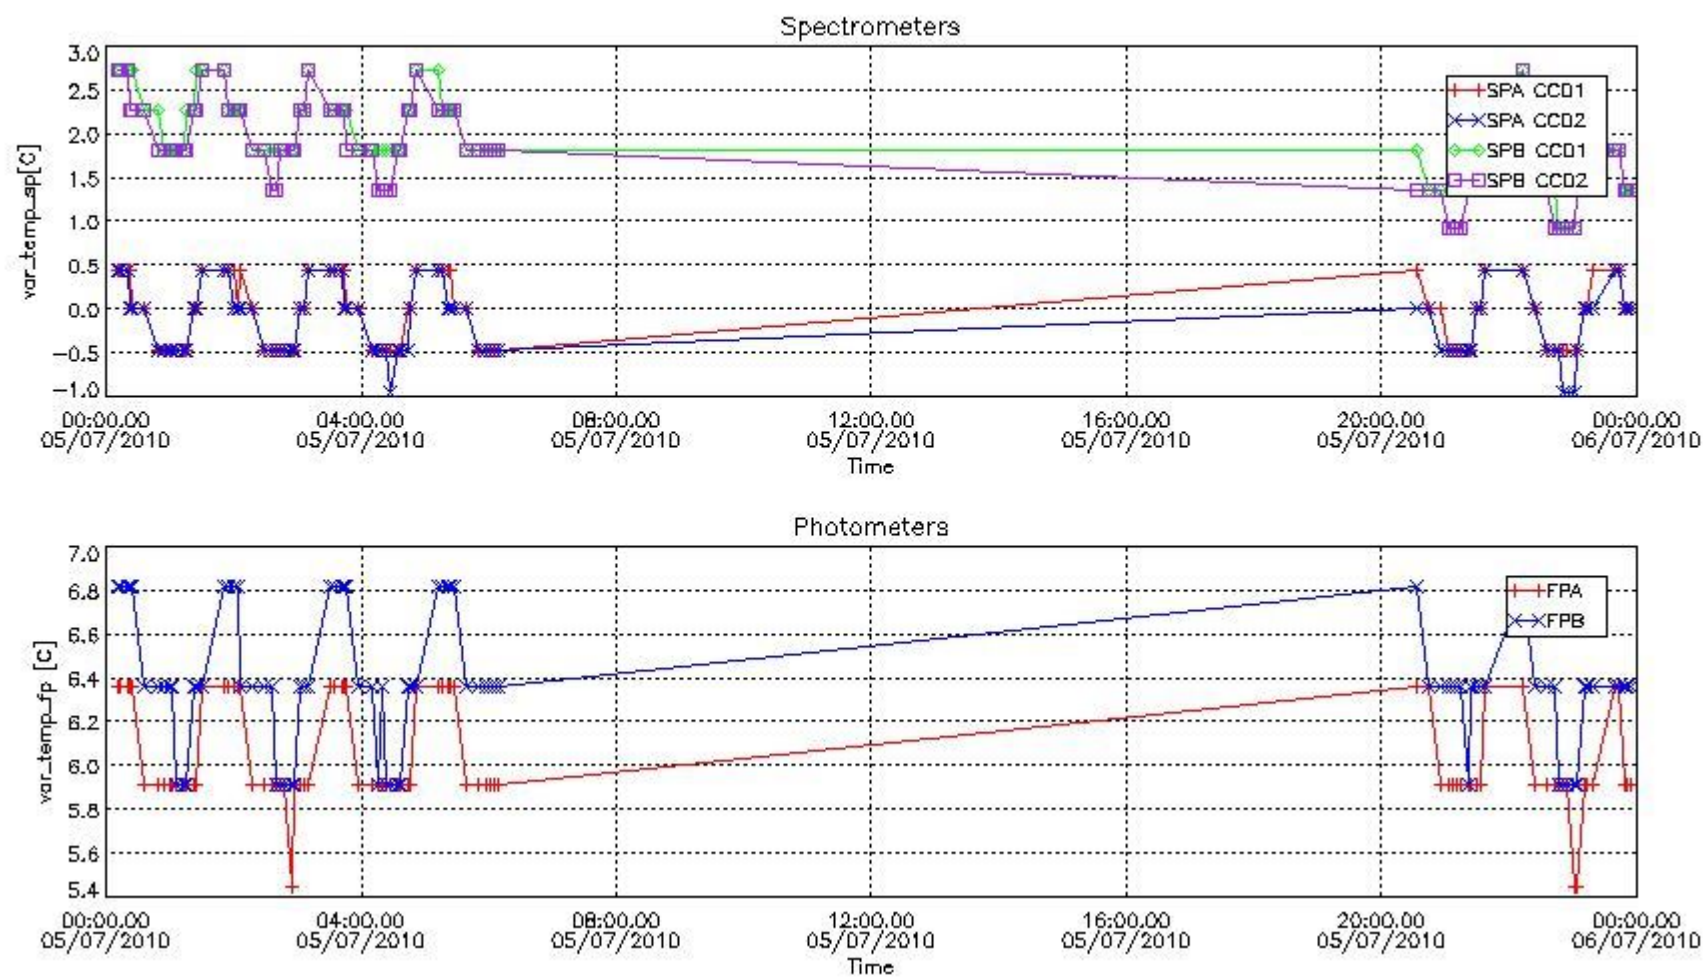

3. Plot of GOMOS spectrometers and photometers temperatures from level 1b data

4. Overview of dark signal processing per product

The Dark Charge (DC) is a temperature-dependant signal added to the useful measurements and it is therefore subtracted from them during the processing. There are two phenomena that produce a continuous increase of the DC: the "hot pixels" (a pixel is "hot" when its DC exceeds by a significant amount its value measured on ground at the same temperature) and