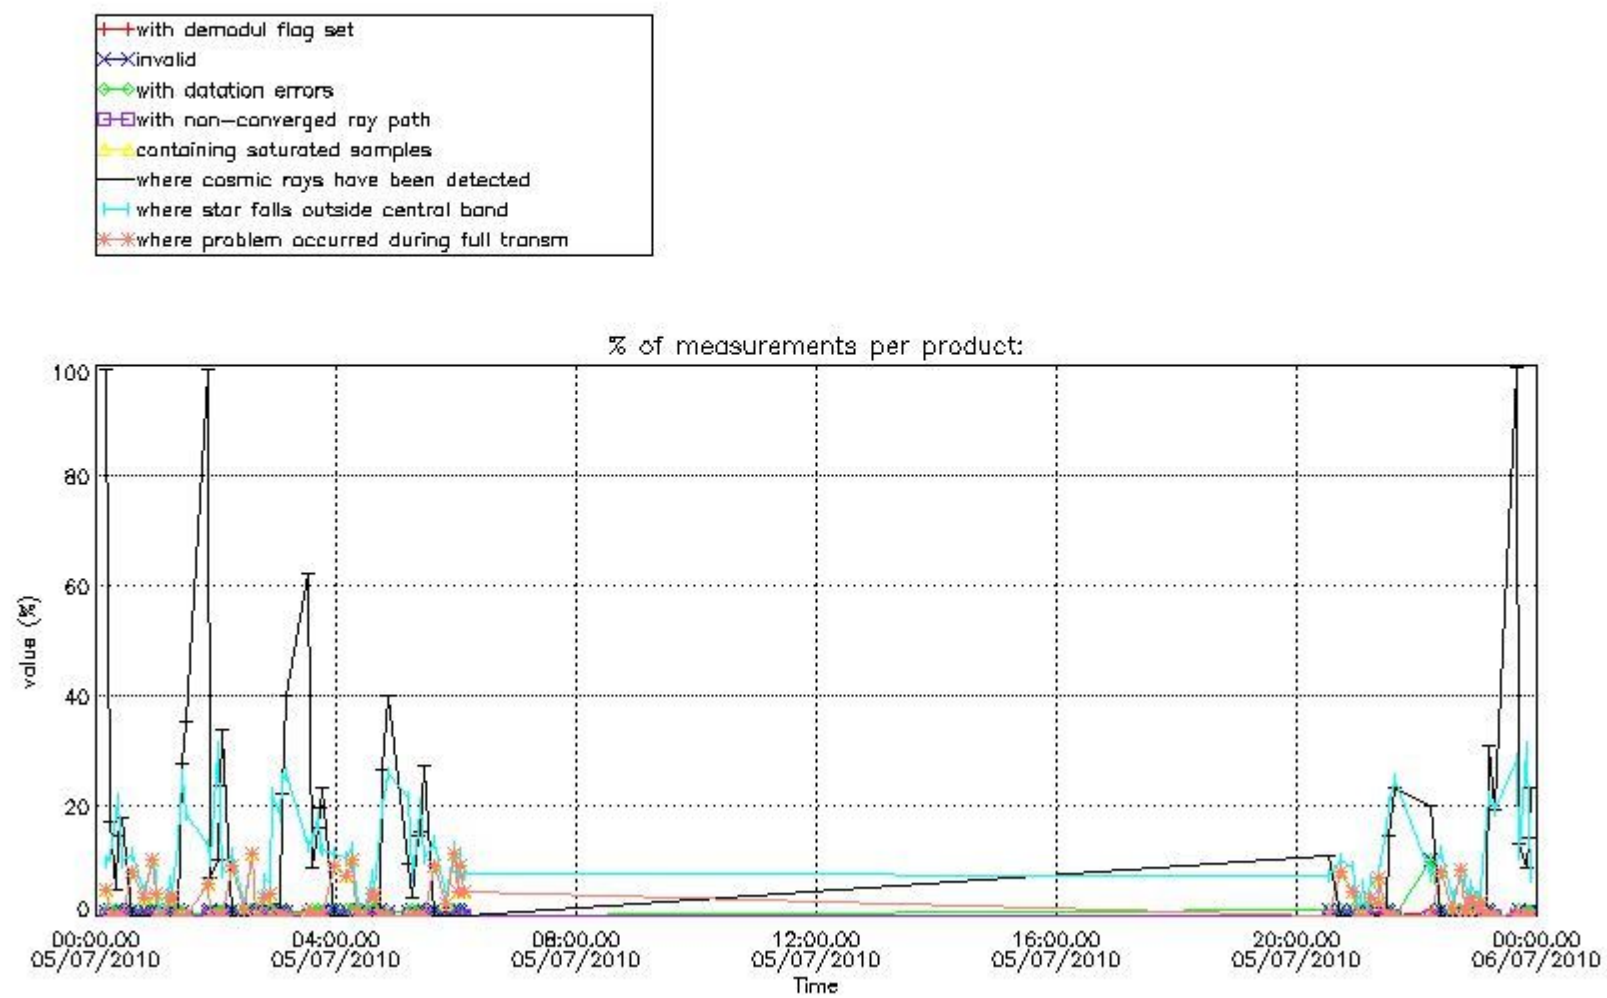

At least one measurement with demodulation flag set:	37.5000 %
Reference spectrum computed from DB:	0.00000 %
Reference spectrum with small number of measurements:	0.00000 %
SATU data not used:	0.00000 %

5.2 Plot quality information per product (time dependant)

5.3 Plot quality information per product (world map)