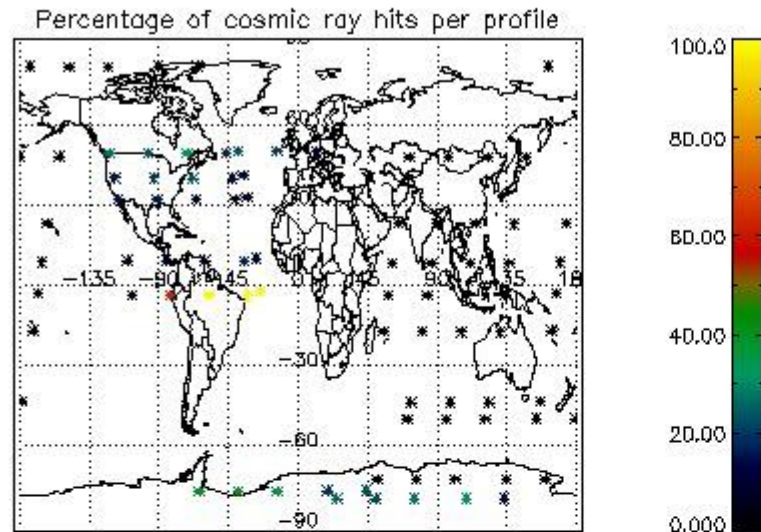

6. Statistics and plot of tangent altitude of the last measurement (DARK & BRIGHT products without errors)

6.1 Statistics on tangent altitude lost:

Statistics	DARK	BRIGHT	TWILIGHT
Mean:	13.950	20.535	NaN
St. deviation:	4.3997	4.1092	NaN
Maximum:	19.370	28.807	NaN
Minimum:	6.6326	11.720	NaN
Number of data:	15.000	51.000	NaN

6.2 Plot for DARK limb products