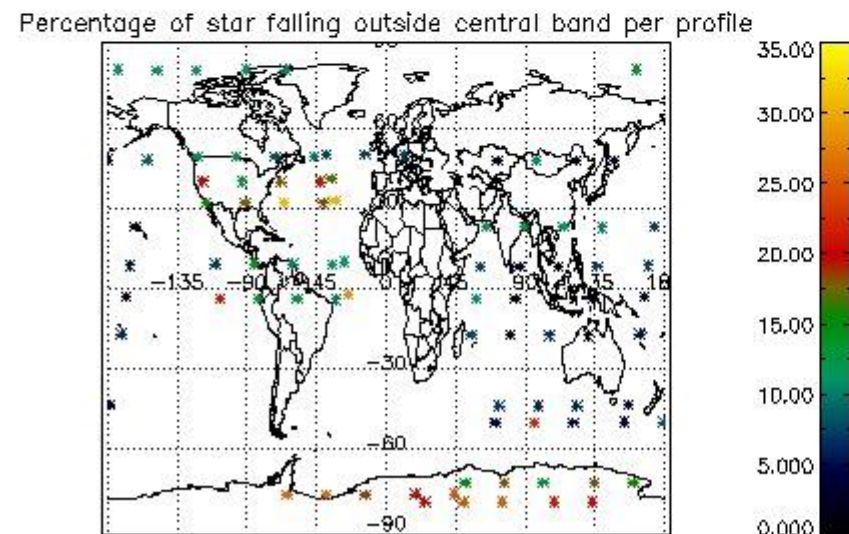

6. Statistics and plot of tangent altitude of the last measurement (DARK & BRIGHT products without errors)

6.1 Statistics on tangent altitude lost:

Statistics	DARK	BRIGHT	TWILIGHT
Mean:	13.950	20.535	NaN
St. deviation:	4.3997	4.1092	NaN
Maximum:	19.370	28.807	NaN
Minimum:	6.6326	11.720	NaN
Number of data:	15.000	51.000	NaN

6.2 Plot for DARK limb products