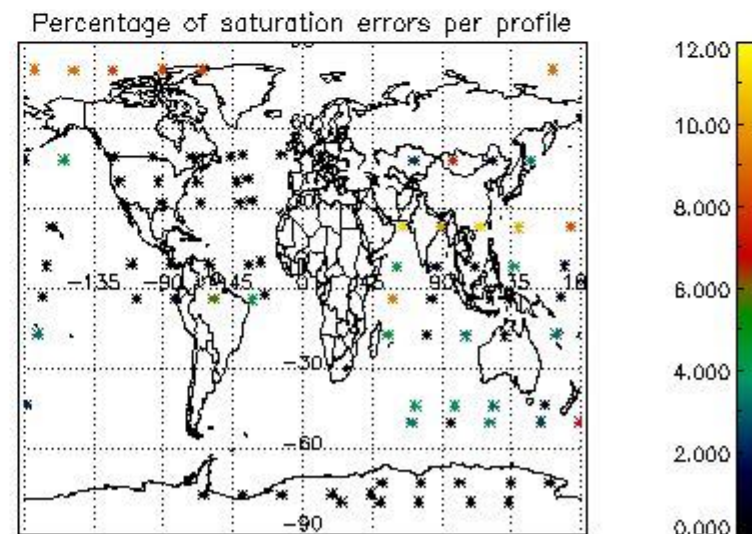

6. Statistics and plot of tangent altitude of the last measurement (DARK & BRIGHT products without errors)

6.1 Statistics on tangent altitude lost:

Statistics	DARK	BRIGHT	TWILIGHT
Mean:	13.950	20.535	NaN
St. deviation:	4.3997	4.1092	NaN
Maximum:	19.370	28.807	NaN
Minimum:	6.6326	11.720	NaN
Number of data:	15.000	51.000	NaN

6.2 Plot for DARK limb products