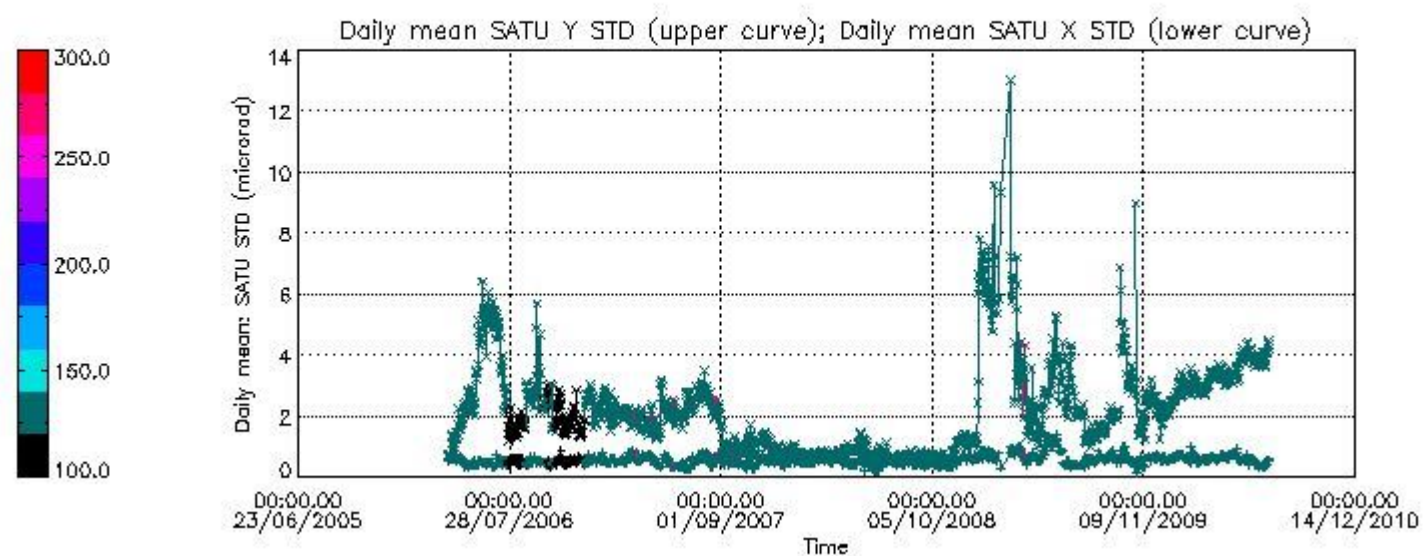

Number of data:	20500.	20500.	58500.	58500.

7.2.2 Trend of daily SATU NEA St. deviation since 1st April 2006 (dark limb)

The long term trend of the SATU 'X' and 'Y' standard deviations should be constant during the whole mission.

The colorbar represents the start tangent altitude (km) of the occultations.

Upper curve: STD of SATU Y axis

Lower curve: STD of SATU X axis

8. Auxiliary Data Files used for the production reported in section 2.4

The number reported in the third column indicates since which file (see list in section 2.4) the corresponding auxiliary file has been used. The fourth column is the date of those product files.

Type	Auxiliary Filename	Used since product	Used since product date
INST_PHYS_CHARACTERISTICS	GOM_INS_AXVIEC20091111_143220_20030716_120000_20500101_000000	1	05-JUL-2010 00:10:25
CALIBRATION_DATABASE	GOM_CAL_AXVIEC20100629_101415_20100627_000000_20500101_000000	1	05-JUL-2010 00:10:25
LEVEL-1B_PROC_CONFIG	GOM_PR1_AXVIEC20091111_145255_20020301_000000_20500101_000000	1	05-JUL-2010 00:10:25
STAR_CATALOGUE	GOM_CAT_AXVIEC20020121_161009_20020101_000000_20200101_000000	1	05-JUL-2010 00:10:25
STELLAR_SPECTRA_DATABANK	GOM_STS_AXVIEC20091111_151504_20020101_160000_20500101_000000	1	05-JUL-2010 00:10:25
ECMWF_FILE	AUX_ECF_AXNECM20100704_054115_20100704_210000_20100705_090000	1	05-JUL-2010 00:10:25
ECMWF_FILE	AUX_ECA_AXNECM20100705_052112_20100704_210000_20100705_090000	44	05-JUL-2010 04:35:19
ECMWF_FILE	AUX_ECF_AXNECM20100705_052113_20100705_150000_20100706_030000	60	05-JUL-2010 20:32:47
ECMWF_FILE	AUX_ECF_AXNECM20100705_054113_20100705_210000_20100706_090000	72	05-JUL-2010 22:13:23
OPTIONAL_ECMWF_FILE	MISSING	1	05-JUL-2010 00:10:25
ORBIT_DATA_FILE	DOR_NAV_OPNPDE20100704_235808_000054192090_00488_43628_0684.N1	1	05-JUL-2010 00:10:25
ORBIT_DATA_FILE	DOR_NAV_OPNPDE20100705_013346_000041442090_00489_43629_0685.N1	17	05-JUL-2010 01:51:03
ORBIT_DATA_FILE	DOR_NAV_OPNPDE20100705_024809_000057382090_00490_43630_0686.N1	28	05-JUL-2010 02:54:43
ORBIT_DATA_FILE	DOR_NAV_OPNPDE20100705_042906_000057382090_00491_43631_0687.N1	44	05-JUL-2010 04:35:19
ORBIT_DATA_FILE	DOR_NAV_OPNPDE20100705_203047_000041442090_00501_43641_0688.N1	60	05-JUL-2010 20:32:47
ORBIT_DATA_FILE	DOR_NAV_OPNPDE20100705_221144_000041442091_00001_43642_0689.N1	72	05-JUL-2010 22:13:23
ORBIT_DATA_FILE	DOR_NAV_OPNPDE20100705_232607_000047822091_00001_43642_0690.N1	84	05-JUL-2010 23:39:18