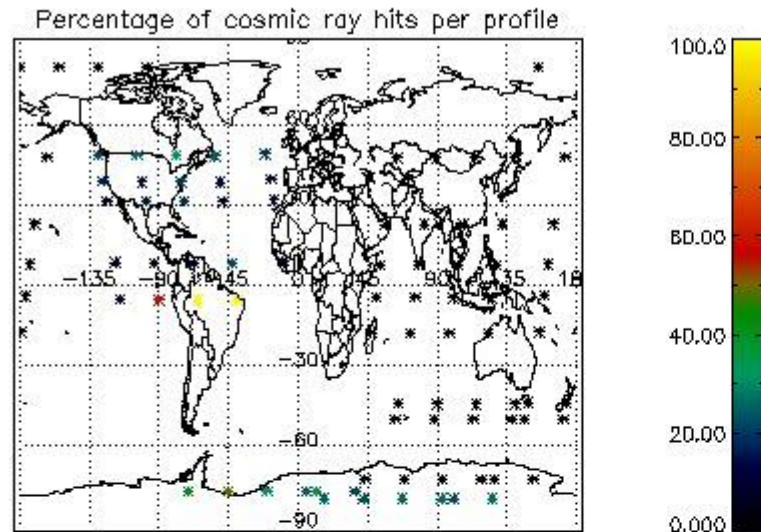

6. Statistics and plot of tangent altitude of the last measurement (DARK & BRIGHT products without errors)

6.1 Statistics on tangent altitude lost:

Statistics	DARK	BRIGHT	TWILIGHT
Mean:	12.573	18.381	NaN
St. deviation:	4.3629	5.8697	NaN
Maximum:	18.910	27.044	NaN
Minimum:	6.8129	3.7429	NaN
Number of data:	15.000	54.000	NaN

6.2 Plot for DARK limb products