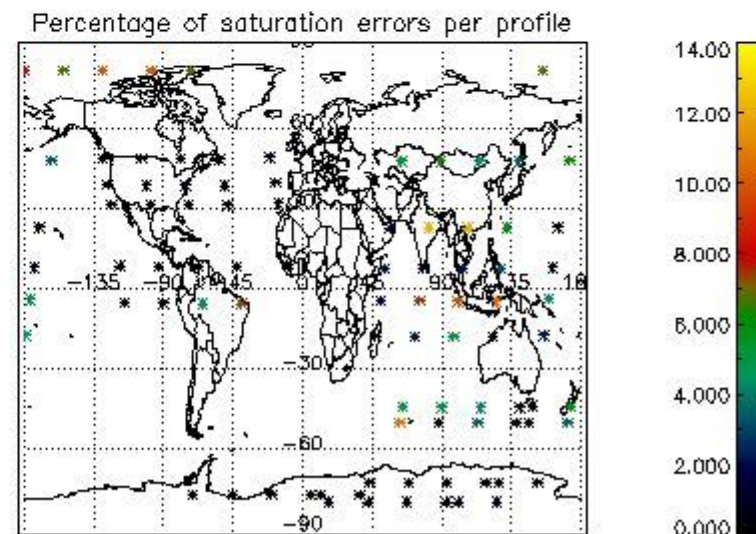

6. Statistics and plot of tangent altitude of the last measurement (DARK & BRIGHT products without errors)

6.1 Statistics on tangent altitude lost:

Statistics	DARK	BRIGHT	TWILIGHT
Mean:	12.573	18.381	NaN
St. deviation:	4.3629	5.8697	NaN
Maximum:	18.910	27.044	NaN
Minimum:	6.8129	3.7429	NaN
Number of data:	15.000	54.000	NaN

6.2 Plot for DARK limb products