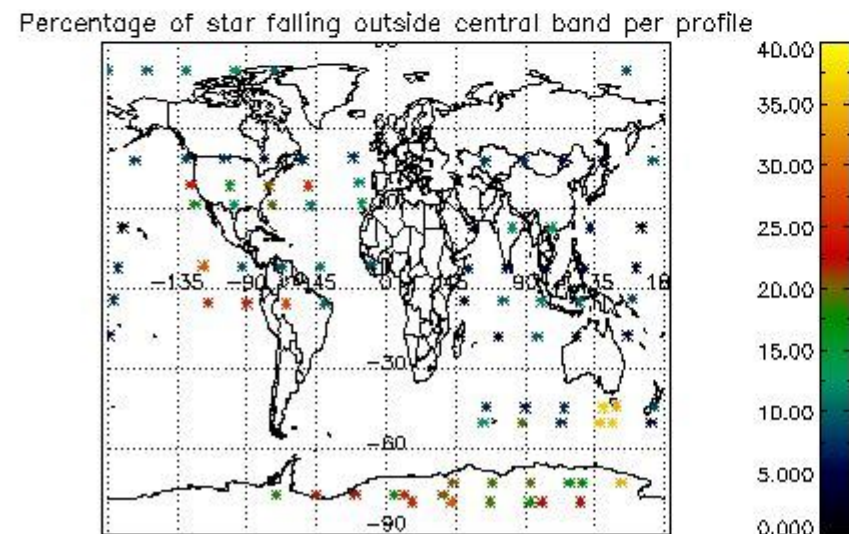

6. Statistics and plot of tangent altitude of the last measurement (DARK & BRIGHT products without errors)

6.1 Statistics on tangent altitude lost:

Statistics	DARK	BRIGHT	TWILIGHT
Mean:	12.573	18.381	NaN
St. deviation:	4.3629	5.8697	NaN
Maximum:	18.910	27.044	NaN
Minimum:	6.8129	3.7429	NaN
Number of data:	15.000	54.000	NaN

6.2 Plot for DARK limb products