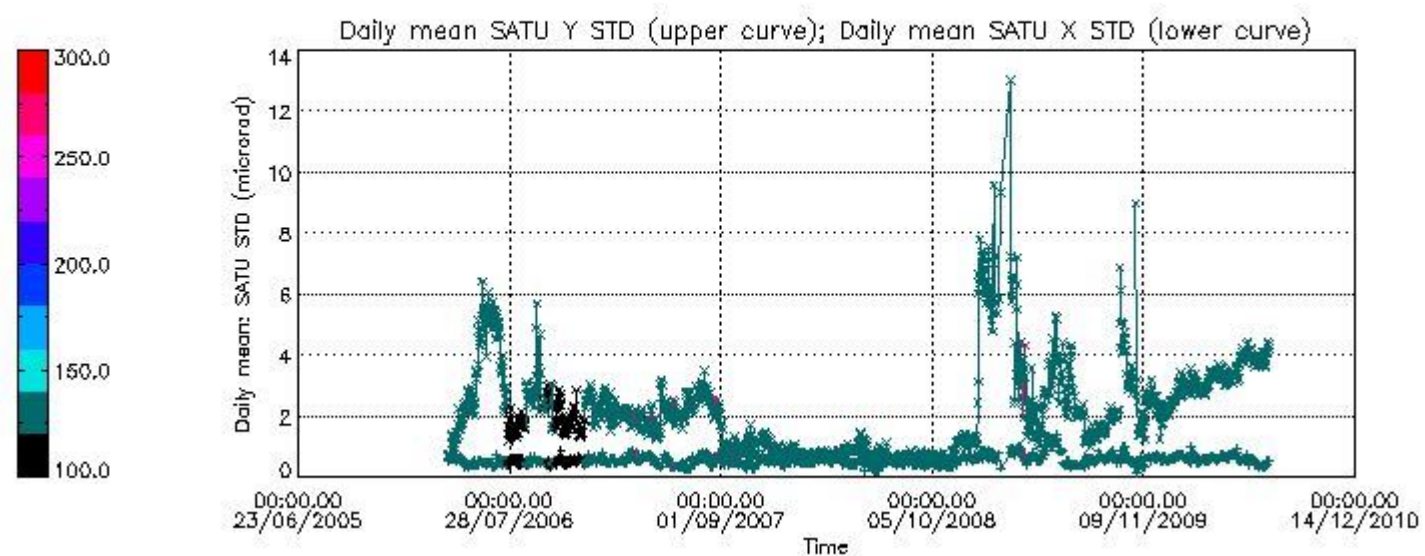

Number of data:	19600.	19600.	62050.	62050.

7.2.2 Trend of daily SATU NEA St. deviation since 1st April 2006 (dark limb)

The long term trend of the SATU 'X' and 'Y' standard deviations should be constant during the whole mission.

The colorbar represents the start tangent altitude (km) of the occultations.

Upper curve: STD of SATU Y axis

Lower curve: STD of SATU X axis

8. Auxiliary Data Files used for the production reported in section 2.4

The number reported in the third column indicates since which file (see list in section 2.4) the corresponding auxiliary file has been used. The fourth column is the date of those product files.

Type	Auxiliary Filename	Used since product	Used since product date
INST_PHYS_CHARACTERISTICS	GOM_INS_AXVIEC20091111_143220_20030716_120000_20500101_000000	1	04-JUL-2010 00:05:17
CALIBRATION_DATABASE	GOM_CAL_AXVIEC20100629_101415_20100627_000000_20500101_000000	1	04-JUL-2010 00:05:17
LEVEL-1B_PROC_CONFIG	GOM_PR1_AXVIEC20091111_145255_20020301_000000_20500101_000000	1	04-JUL-2010 00:05:17
STAR_CATALOGUE	GOM_CAT_AXVIEC20020121_161009_20020101_000000_20200101_000000	1	04-JUL-2010 00:05:17
STELLAR_SPECTRA_DATABANK	GOM_STS_AXVIEC20091111_151504_20020101_160000_20500101_000000	1	04-JUL-2010 00:05:17
ECMWF_FILE	AUX_ECF_AXNECM20100703_054113_20100703_210000_20100704_090000	1	04-JUL-2010 00:05:17
ECMWF_FILE	AUX_ECF_AXNECM20100703_172115_20100704_030000_20100704_150000	33	04-JUL-2010 03:26:28
ECMWF_FILE	AUX_ECA_AXNECM20100704_052116_20100703_210000_20100704_090000	49	04-JUL-2010 05:07:03
ECMWF_FILE	AUX_ECF_AXNECM20100704_054115_20100704_210000_20100705_090000	65	04-JUL-2010 21:15:11
OPTIONAL_ECMWF_FILE	MISSING	1	04-JUL-2010 00:05:17
ORBIT_DATA_FILE	DOR_NAV_OPNPDE20100703_224912_000057382090_00473_43613_0677.N1	1	04-JUL-2010 00:05:17
ORBIT_DATA_FILE	DOR_NAV_OPNPDE20100704_003009_000054192090_00474_43614_0678.N1	6	04-JUL-2010 00:41:33
ORBIT_DATA_FILE	DOR_NAV_OPNPDE20100704_020547_000041442090_00475_43615_0679.N1	22	04-JUL-2010 02:22:11
ORBIT_DATA_FILE	DOR_NAV_OPNPDE20100704_032010_000057382090_00476_43616_0680.N1	33	04-JUL-2010 03:26:28
ORBIT_DATA_FILE	DOR_NAV_OPNPDE20100704_050107_000057382090_00477_43617_0681.N1	49	04-JUL-2010 05:07:03
ORBIT_DATA_FILE	DOR_NAV_OPNPDE20100704_210248_000041442090_00487_43627_0682.N1	65	04-JUL-2010 21:15:11
ORBIT_DATA_FILE	DOR_NAV_OPNPDE20100704_221711_000057382090_00487_43627_0683.N1	76	04-JUL-2010 22:33:29