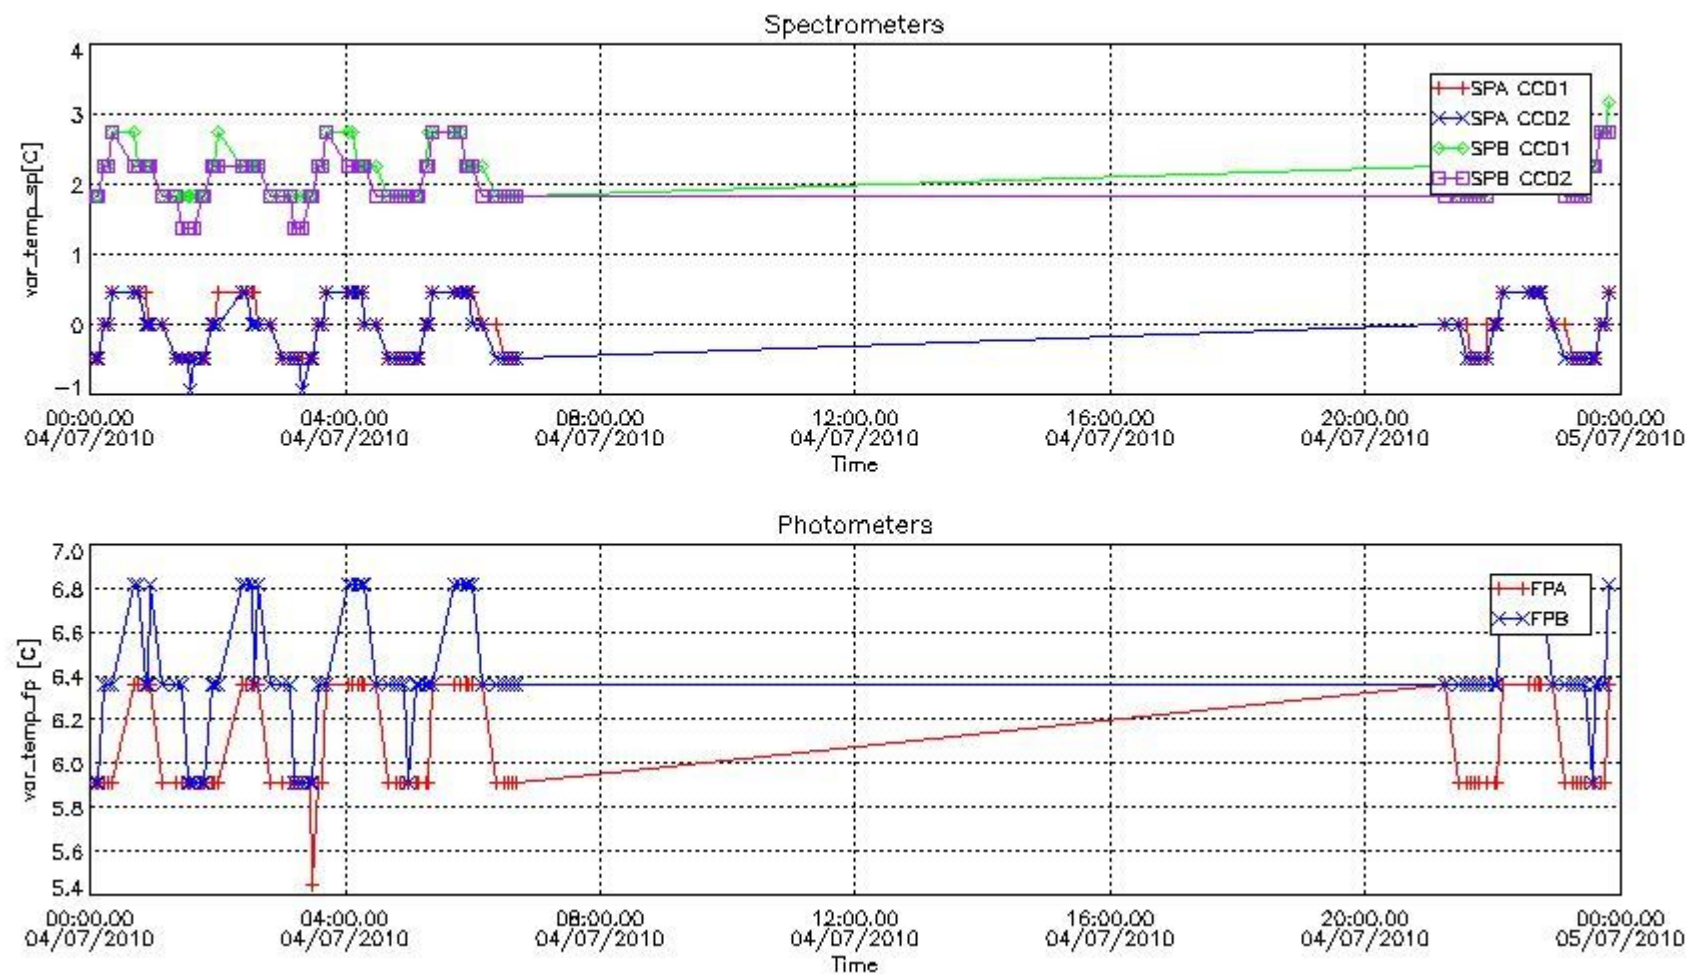

3. Plot of GOMOS spectrometers and photometers temperatures from level 1b data

4. Overview of dark signal processing per product

The Dark Charge (DC) is a temperature-dependant signal added to the useful measurements and it is therefore subtracted