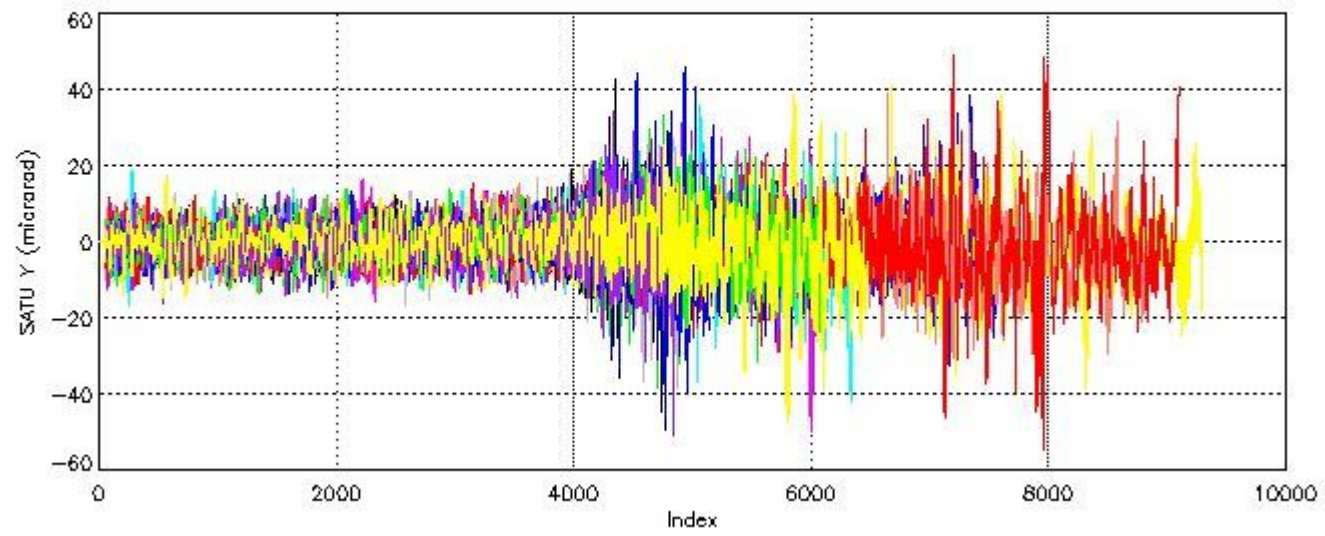

7.2 Statistics on SATU Noise Equivalent Angle (NEA) for DARK (D) and BRIGHT (B) products above 105 kms

The Star Acquisition and Tracking Unit (it is the CCD that tracks the star while it is occulted) Noise Equivalent Angle consists of the statistical angular variation of the SATU data above the atmosphere.

Statistics (in microradians) above 105 km are computed for every occultation, giving four values per occultation: one in the 'X' direction and one in the 'Y' direction for dark and bright limbs. A mean value per day in every direction and limb is calculated and monitored in order to assess instrument performance in terms of star pointing.

7.2.1 SATU NEA Statistics (table)

Statistics	SATU X (D)	SATU Y (D)	SATU X (B)	SATU Y (B)
Mean:	0.23622	-0.40823	0.23286	-0.47404
St. deviation:	0.53684	4.2201	0.93818	4.0888
Maximum:	7.5000	18.300	7.1000	16.000
Minimum:	-9.7000	-17.100	-6.8000	-18.400