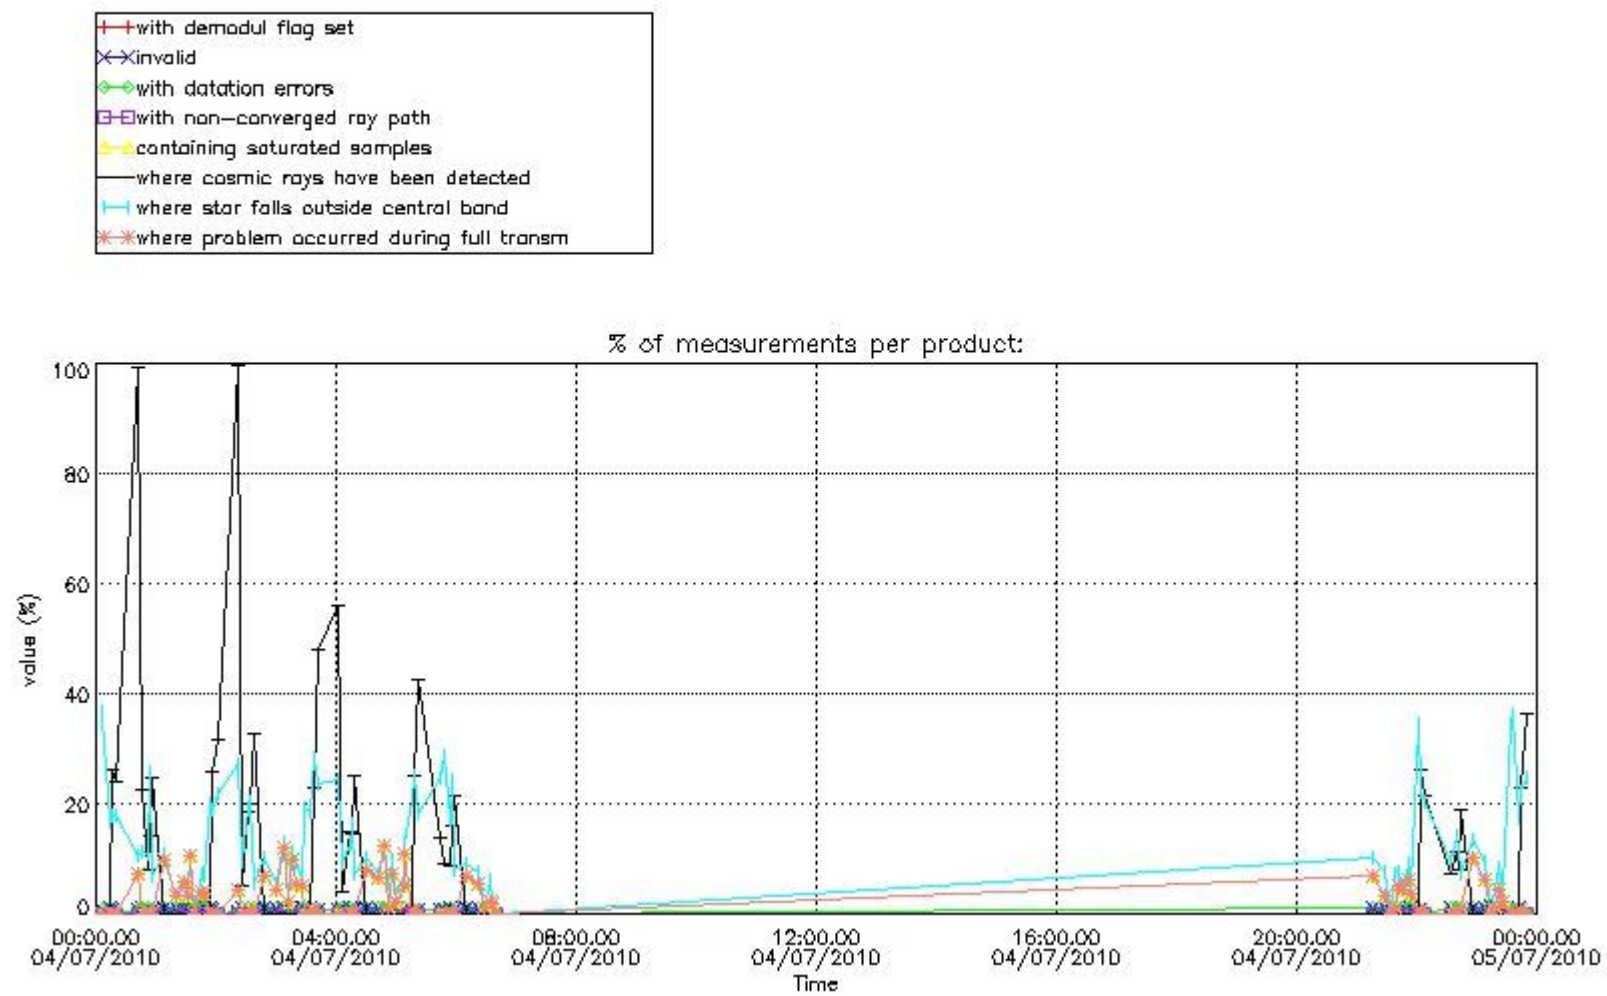

At least one measurement with demodulation flag set:	37.7778 %
Reference spectrum computed from DB:	0.00000 %
Reference spectrum with small number of measurements:	0.00000 %
SATU data not used:	0.00000 %

5.2 Plot quality information per product (time dependant)

5.3 Plot quality information per product (world map)