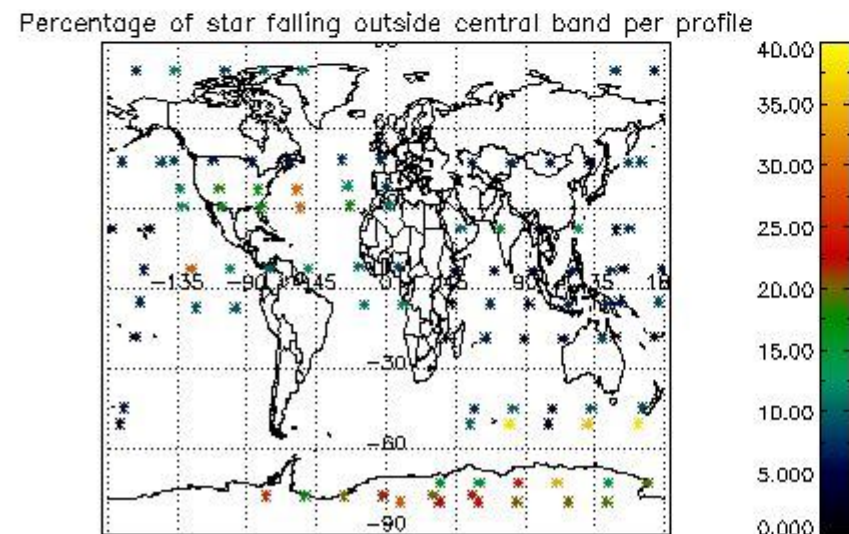

6. Statistics and plot of tangent altitude of the last measurement (DARK & BRIGHT products without errors)

6.1 Statistics on tangent altitude lost:

Statistics	DARK	BRIGHT	TWILIGHT
Mean:	14.563	19.527	NaN
St. deviation:	4.1601	5.2788	NaN
Maximum:	19.673	29.121	NaN
Minimum:	6.7484	3.5998	NaN
Number of data:	16.000	65.000	NaN

6.2 Plot for DARK limb products