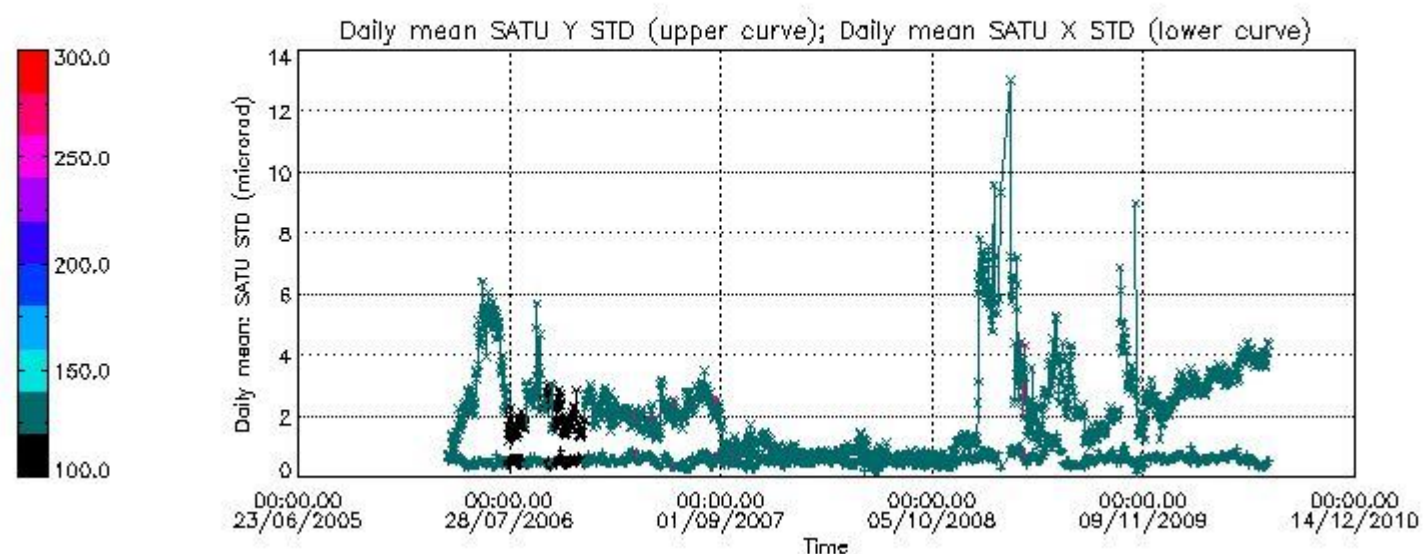

Number of data:	20500.	20500.	75650.	75650.

7.2.2 Trend of daily SATU NEA St. deviation since 1st April 2006 (dark limb)

The long term trend of the SATU 'X' and 'Y' standard deviations should be constant during the whole mission.

The colorbar represents the start tangent altitude (km) of the occultations.

Upper curve: STD of SATU Y axis
Lower curve: STD of SATU X axis

8. Auxiliary Data Files used for the production reported in section 2.4

The number reported in the third column indicates since which file (see list in section 2.4) the corresponding auxiliary file has been used. The fourth column is the date of those product files.

Type	Auxiliary Filename	Used since product	Used since product date
INST_PHYS_CHARACTERISTICS	GOM_INS_AXVIEC20091111_143220_20030716_120000_20500101_000000	1	03-JUL-2010 00:11:09
CALIBRATION_DATABASE	GOM_CAL_AXVIEC20100629_101415_20100627_000000_20500101_000000	1	03-JUL-2010 00:11:09
LEVEL-1B_PROC_CONFIG	GOM_PR1_AXVIEC20091111_145255_20020301_000000_20500101_000000	1	03-JUL-2010 00:11:09
STAR_CATALOGUE	GOM_CAT_AXVIEC20020121_161009_20020101_000000_20200101_000000	1	03-JUL-2010 00:11:09
STELLAR_SPECTRA_DATABANK	GOM_STS_AXVIEC20091111_151504_20020101_160000_20500101_000000	1	03-JUL-2010 00:11:09
ECMWF_FILE	AUX_ECF_AXNECM20100702_054112_20100702_210000_20100703_090000	1	03-JUL-2010 00:11:09
ECMWF_FILE	AUX_ECF_AXNECM20100702_172114_20100703_030000_20100703_150000	33	03-JUL-2010 03:43:42
ECMWF_FILE	AUX_ECA_AXNECM20100703_052115_20100702_210000_20100703_090000	52	03-JUL-2010 05:38:48
ECMWF_FILE	AUX_ECF_AXNECM20100703_054113_20100703_150000_20100704_030000	68	03-JUL-2010 20:06:09
ECMWF_FILE	AUX_ECF_AXNECM20100703_054113_20100703_210000_20100704_090000	79	03-JUL-2010 21:20:18
OPTIONAL_ECMWF_FILE	MISSING	1	03-JUL-2010 00:11:09
ORBIT_DATA_FILE	AUX_FPO_AXVPDS20100702_092114_20100701_190400_20100711_203013	1	03-JUL-2010 00:11:09
ORBIT_DATA_FILE	DOR_NAV_OPNPDE20100703_010209_000092452090_00460_43600_0672.N1	11	03-JUL-2010 01:16:50
ORBIT_DATA_FILE	DOR_NAV_OPNPDE20100703_034133_000063762090_00462_43602_0673.N1	33	03-JUL-2010 03:43:42
ORBIT_DATA_FILE	DOR_NAV_OPNPDE20100703_053308_000057382090_00463_43603_0674.N1	52	03-JUL-2010 05:38:48
ORBIT_DATA_FILE	DOR_NAV_OPNPDE20100703_195352_000038252090_00472_43612_0675.N1	68	03-JUL-2010 20:06:09
ORBIT_DATA_FILE	DOR_NAV_OPNPDE20100703_210256_000060572090_00472_43612_0676.N1	79	03-JUL-2010 21:20:18
ORBIT_DATA_FILE	DOR_NAV_OPNPDE20100703_224912_000057382090_00473_43613_0677.N1	95	03-JUL-2010 23:00:55