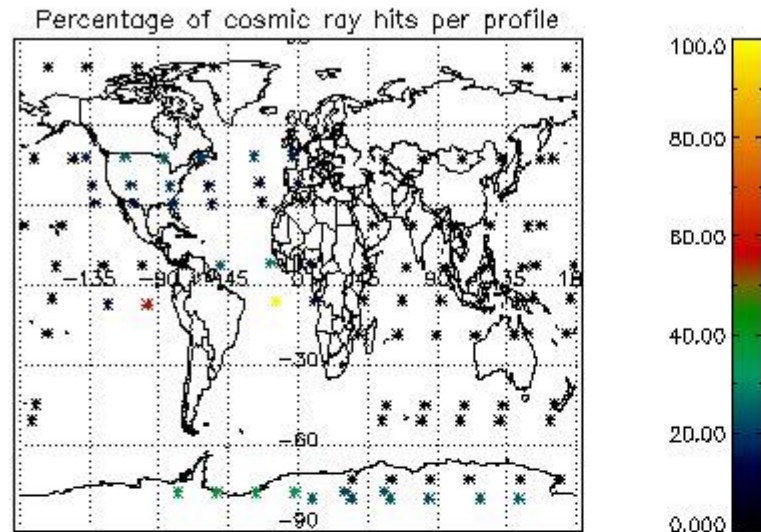

6. Statistics and plot of tangent altitude of the last measurement (DARK & BRIGHT products without errors)

6.1 Statistics on tangent altitude lost:

Statistics	DARK	BRIGHT	TWILIGHT
Mean:	14.563	19.527	NaN
St. deviation:	4.1601	5.2788	NaN
Maximum:	19.673	29.121	NaN
Minimum:	6.7484	3.5998	NaN
Number of data:	16.000	65.000	NaN

6.2 Plot for DARK limb products