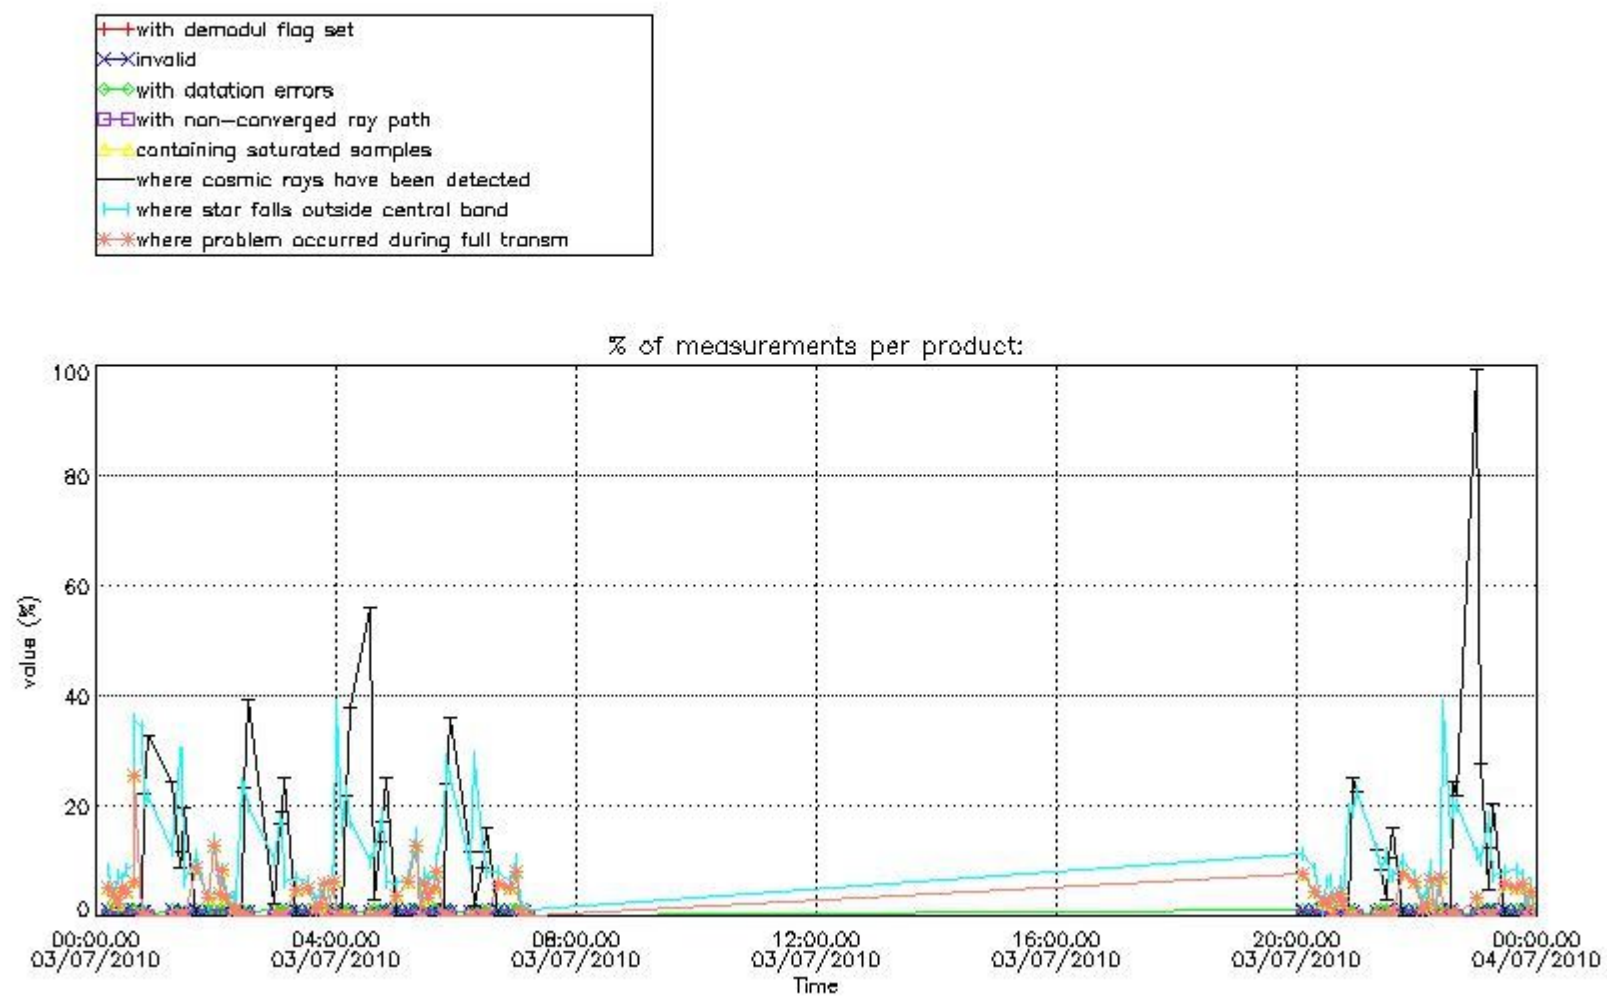

At least one measurement with demodulation flag set:	38.0952 %
Reference spectrum computed from DB:	0.00000 %
Reference spectrum with small number of measurements:	0.00000 %
SATU data not used:	0.00000 %

5.2 Plot quality information per product (time dependant)

5.3 Plot quality information per product (world map)