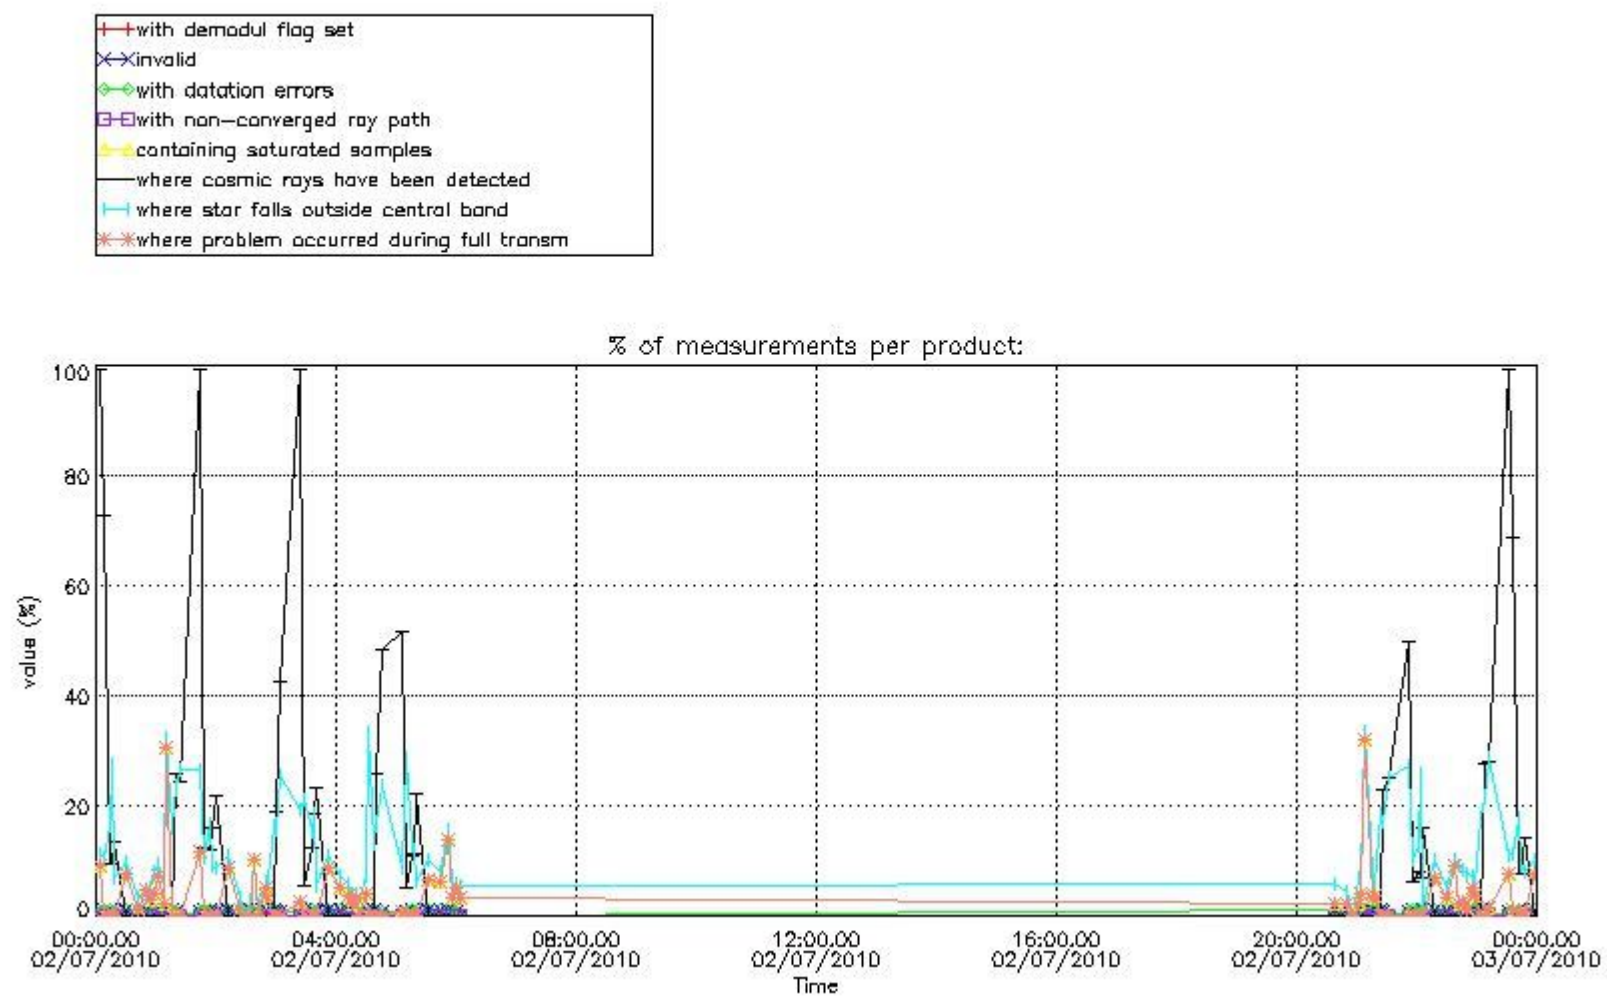

At least one measurement with demodulation flag set:	38.0435 %
Reference spectrum computed from DB:	0.00000 %
Reference spectrum with small number of measurements:	0.00000 %
SATU data not used:	0.00000 %

5.2 Plot quality information per product (time dependant)

5.3 Plot quality information per product (world map)