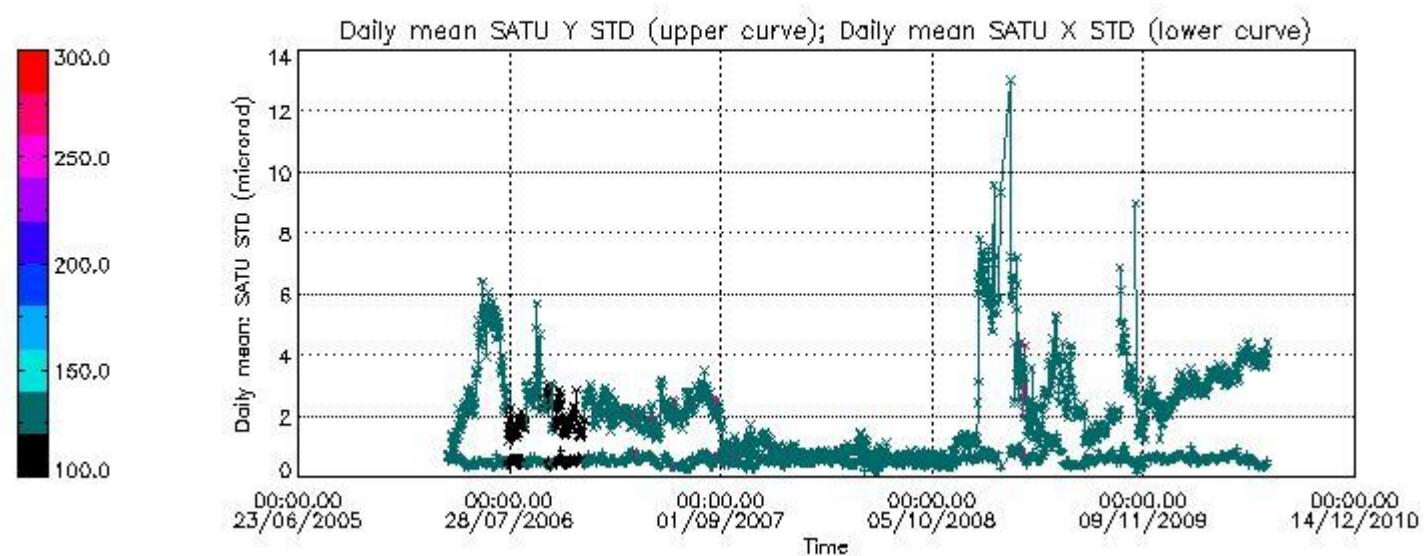

Number of data:	22050.	22050.	60400.	60400.

7.2.2 Trend of daily SATU NEA St. deviation since 1st April 2006 (dark limb)

The long term trend of the SATU 'X' and 'Y' standard deviations should be constant during the whole mission.

The colorbar represents the start tangent altitude (km) of the occultations.

Upper curve: STD of SATU Y axis

Lower curve: STD of SATU X axis

8. Auxiliary Data Files used for the production reported in section 2.4

The number reported in the third column indicates since which file (see list in section 2.4) the corresponding auxiliary file has been used. The fourth column is the date of those product files.

Type	Auxiliary Filename	Used since product	Used since product date
INST_PHYS_CHARACTERISTICS	GOM_INS_AXVIEC20091111_143220_20030716_120000_20500101_000000	1	02-JUL-2010 00:03:15
CALIBRATION_DATABASE	GOM_CAL_AXVIEC20100629_101415_20100627_000000_20500101_000000	1	02-JUL-2010 00:03:15
LEVEL-1B_PROC_CONFIG	GOM_PR1_AXVIEC20091111_145255_20020301_000000_20500101_000000	1	02-JUL-2010 00:03:15
STAR_CATALOGUE	GOM_CAT_AXVIEC20020121_161009_20020101_000000_20200101_000000	1	02-JUL-2010 00:03:15
STELLAR_SPECTRA_DATABANK	GOM_STS_AXVIEC20091111_151504_20020101_160000_20500101_000000	1	02-JUL-2010 00:03:15
ECMWF_FILE	AUX_ECF_AXNECM20100701_054114_20100701_210000_20100702_090000	1	02-JUL-2010 00:03:15
ECMWF_FILE	AUX_ECF_AXNECM20100701_171656_20100702_030000_20100702_150000	44	02-JUL-2010 04:29:57
ECMWF_FILE	AUX_ECF_AXNECM20100702_054112_20100702_150000_20100703_030000	60	02-JUL-2010 20:37:43
ECMWF_FILE	AUX_ECF_AXNECM20100702_054112_20100702_210000_20100703_090000	71	02-JUL-2010 21:51:27
OPTIONAL_ECMWF_FILE	MISSING	1	02-JUL-2010 00:03:15
ORBIT_DATA_FILE	DOR_NAV_OPNPDE20100701_234754_000057382090_00445_43585_0665.N1	1	02-JUL-2010 00:03:15
ORBIT_DATA_FILE	DOR_NAV_OPNPDE20100702_012851_000041442090_00446_43586_0666.N1	17	02-JUL-2010 01:43:53
ORBIT_DATA_FILE	DOR_NAV_OPNPDE20100702_024314_000057382090_00447_43587_0667.N1	28	02-JUL-2010 02:49:21
ORBIT_DATA_FILE	DOR_NAV_OPNPDE20100702_042411_000057382090_00448_43588_0668.N1	44	02-JUL-2010 04:29:57
ORBIT_DATA_FILE	DOR_NAV_OPNPDE20100702_202552_000038252090_00458_43598_0669.N1	60	02-JUL-2010 20:37:43
ORBIT_DATA_FILE	AUX_FPO_AXVPDS20100702_092114_20100701_190400_20100711_203013	71	02-JUL-2010 21:51:27