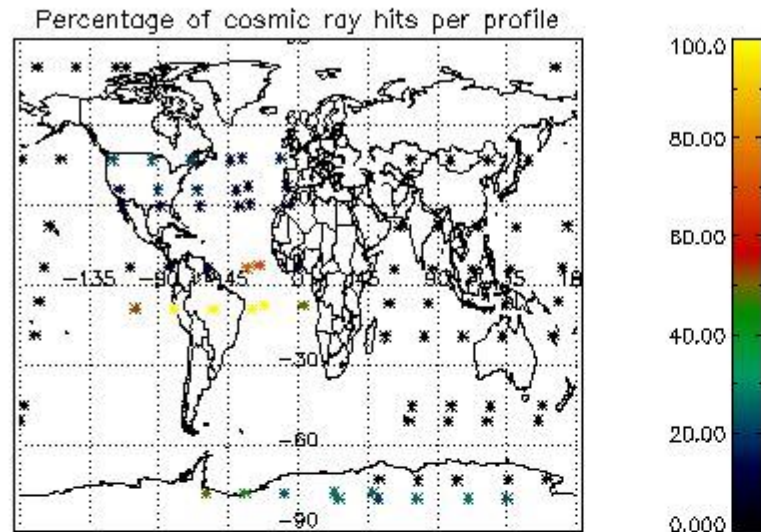

6. Statistics and plot of tangent altitude of the last measurement (DARK & BRIGHT products without errors)

6.1 Statistics on tangent altitude lost:

Statistics	DARK	BRIGHT	TWILIGHT
Mean:	12.677	19.589	NaN
St. deviation:	4.8803	4.9425	NaN
Maximum:	18.957	26.798	NaN
Minimum:	6.1939	3.5043	NaN
Number of data:	17.000	52.000	NaN

6.2 Plot for DARK limb products