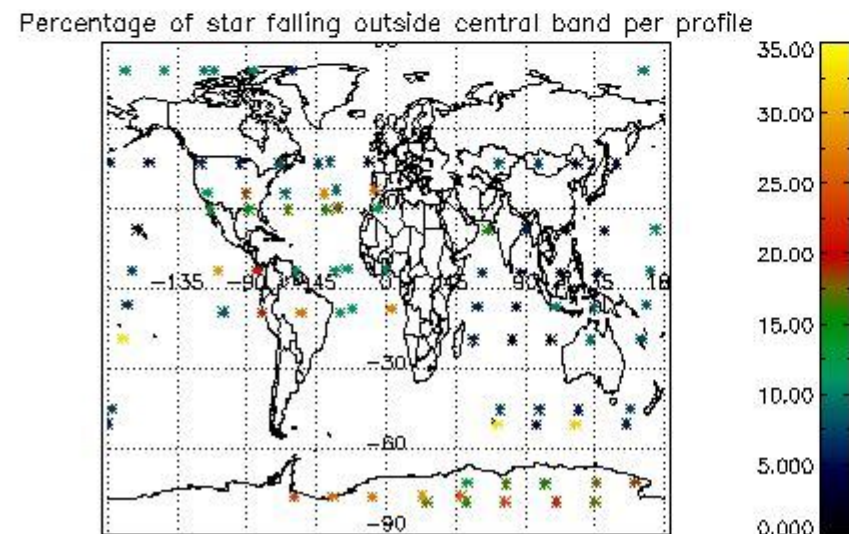

6. Statistics and plot of tangent altitude of the last measurement (DARK & BRIGHT products without errors)

6.1 Statistics on tangent altitude lost:

Statistics	DARK	BRIGHT	TWILIGHT
Mean:	12.677	19.589	NaN
St. deviation:	4.8803	4.9425	NaN
Maximum:	18.957	26.798	NaN
Minimum:	6.1939	3.5043	NaN
Number of data:	17.000	52.000	NaN

6.2 Plot for DARK limb products