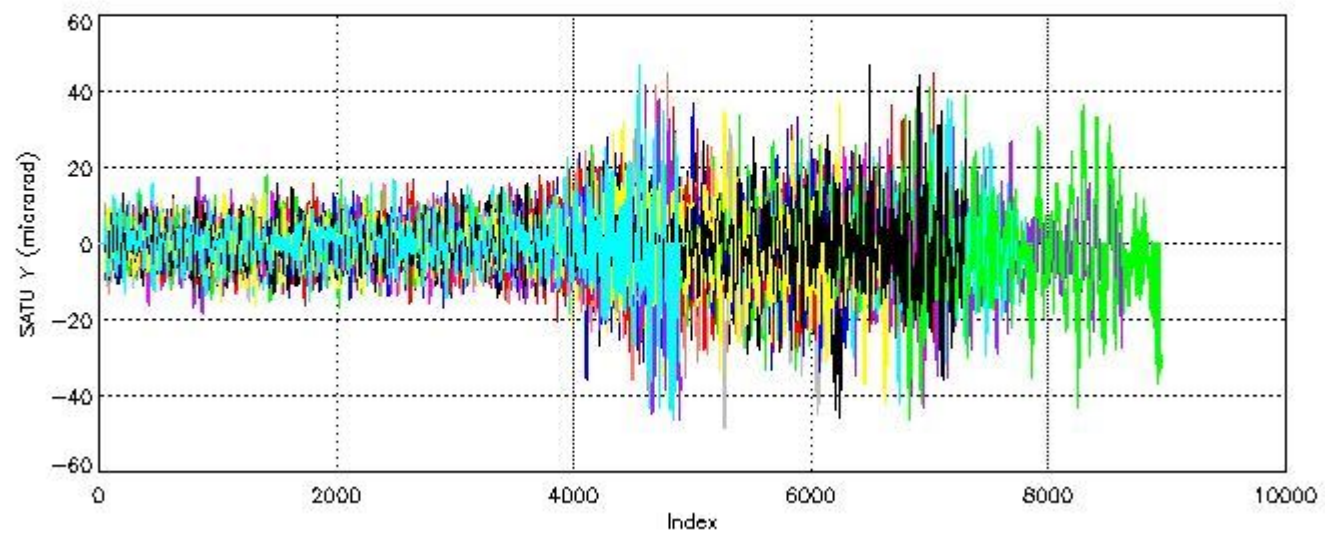

7.2 Statistics on SATU Noise Equivalent Angle (NEA) for DARK (D) and BRIGHT (B) products above 105 kms

The Star Acquisition and Tracking Unit (it is the CCD that tracks the star while it is occulted) Noise Equivalent Angle consists of the statistical angular variation of the SATU data above the atmosphere.

Statistics (in microradians) above 105 km are computed for every occultation, giving four values per occultation: one in the 'X' direction and one in the 'Y' direction for dark and bright limbs. A mean value per day in every direction and limb is calculated and monitored in order to assess instrument performance in terms of star pointing.

7.2.1 SATU NEA Statistics (table)

Statistics	SATU X (D)	SATU Y (D)	SATU X (B)	SATU Y (B)
Mean:	0.28385	-0.41023	0.26257	-0.46112
St. deviation:	0.55868	4.3960	0.94548	4.0646
Maximum:	21.300	17.400	7.2000	19.600
Minimum:	-7.4000	-18.500	-5.8000	-17.300