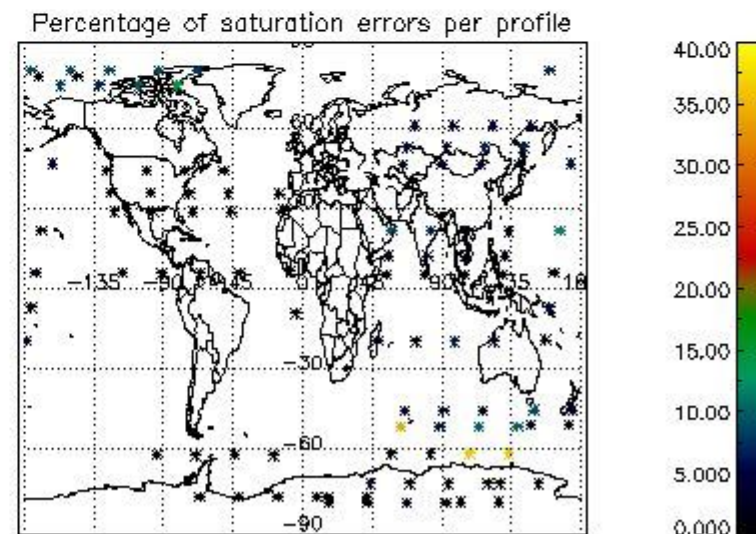

6. Statistics and plot of tangent altitude of the last measurement (DARK & BRIGHT products without errors)

6.1 Statistics on tangent altitude lost:

Statistics	DARK	BRIGHT	TWILIGHT
Mean:	11.937	20.313	NaN
St. deviation:	3.6178	6.6737	NaN
Maximum:	18.434	41.503	NaN
Minimum:	5.8385	3.8247	NaN
Number of data:	16.000	67.000	NaN

6.2 Plot for DARK limb products