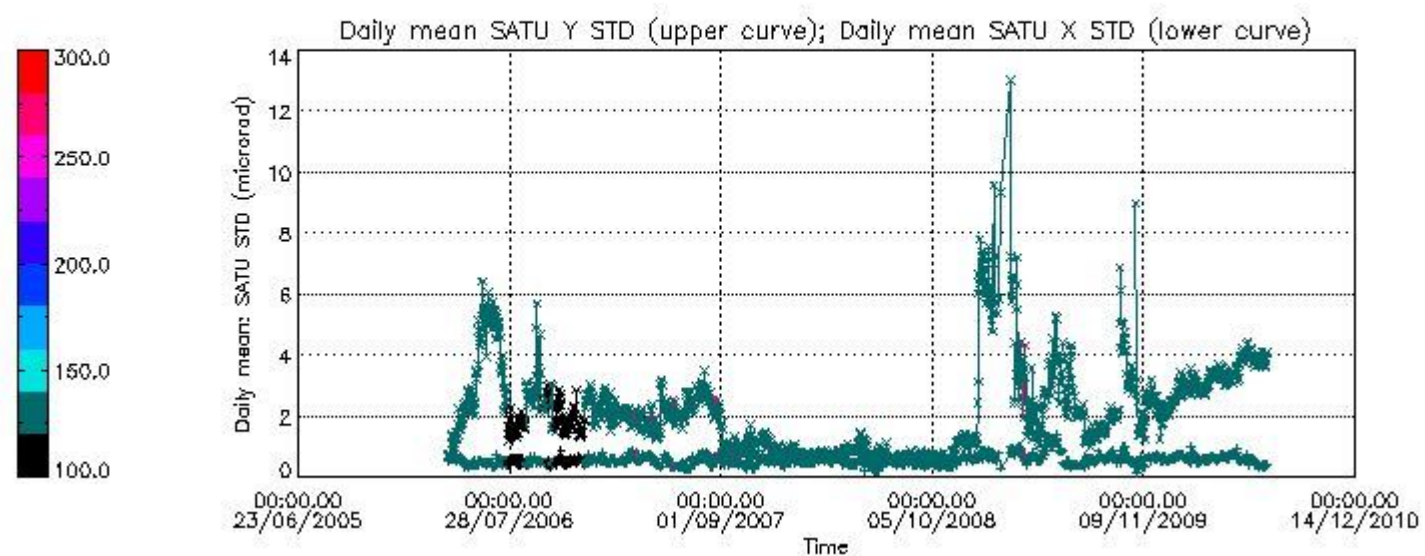

Number of data:	17750.	17750.	72050.	72050.

7.2.2 Trend of daily SATU NEA St. deviation since 1st April 2006 (dark limb)

The long term trend of the SATU 'X' and 'Y' standard deviations should be constant during the whole mission.

The colorbar represents the start tangent altitude (km) of the occultations.

Upper curve: STD of SATU Y axis

Lower curve: STD of SATU X axis

8. Auxiliary Data Files used for the production reported in section 2.4

The number reported in the third column indicates since which file (see list in section 2.4) the corresponding auxiliary file has been used. The fourth column is the date of those product files.

Type	Auxiliary Filename	Used since product	Used since product date
INST_PHYS_CHARACTERISTICS	GOM_INS_AXVIEC20091111_143220_20030716_120000_20500101_000000	1	01-JUL-2010 00:01:37
CALIBRATION_DATABASE	GOM_CAL_AXVIEC20100629_101415_20100627_000000_20500101_000000	1	01-JUL-2010 00:01:37
LEVEL-1B_PROC_CONFIG	GOM_PR1_AXVIEC20091111_145255_20020301_000000_20500101_000000	1	01-JUL-2010 00:01:37
STAR_CATALOGUE	GOM_CAT_AXVIEC20020121_161009_20020101_000000_20200101_000000	1	01-JUL-2010 00:01:37
STELLAR_SPECTRA_DATABANK	GOM_STS_AXVIEC20091111_151504_20020101_160000_20500101_000000	1	01-JUL-2010 00:01:37
ECMWF_FILE	AUX_ECF_AXNECM20100630_054114_20100630_210000_20100701_090000	1	01-JUL-2010 00:01:37
ECMWF_FILE	AUX_ECF_AXNECM20100630_172113_20100701_030000_20100701_150000	40	01-JUL-2010 03:21:06
ECMWF_FILE	AUX_ECA_AXNECM20100701_052112_20100630_210000_20100701_090000	61	01-JUL-2010 05:01:42
ECMWF_FILE	AUX_ECF_AXNECM20100701_054114_20100701_210000_20100702_090000	82	01-JUL-2010 21:09:18
OPTIONAL_ECMWF_FILE	MISSING	1	01-JUL-2010 00:01:37
ORBIT_DATA_FILE	AUX_FPO_AXVPDS20100630_092113_20100629_182638_20100709_213327	1	01-JUL-2010 00:01:37
ORBIT_DATA_FILE	DOR_NAV_OPNPDE20100701_002514_000054192090_00431_43571_0659.N1	7	01-JUL-2010 00:38:59
ORBIT_DATA_FILE	DOR_NAV_OPNPDE20100701_020052_000041442090_00432_43572_0660.N1	27	01-JUL-2010 02:19:35
ORBIT_DATA_FILE	DOR_NAV_OPNPDE20100701_031515_000057382090_00433_43573_0661.N1	40	01-JUL-2010 03:21:06
ORBIT_DATA_FILE	DOR_NAV_OPNPDE20100701_045612_000057382090_00434_43574_0662.N1	61	01-JUL-2010 05:01:42
ORBIT_DATA_FILE	DOR_NAV_OPNPDE20100701_205753_000038252090_00444_43584_0663.N1	82	01-JUL-2010 21:09:18
ORBIT_DATA_FILE	AUX_FPO_AXVPDS20100701_091654_20100630_193537_20100710_210150	93	01-JUL-2010 22:22:37