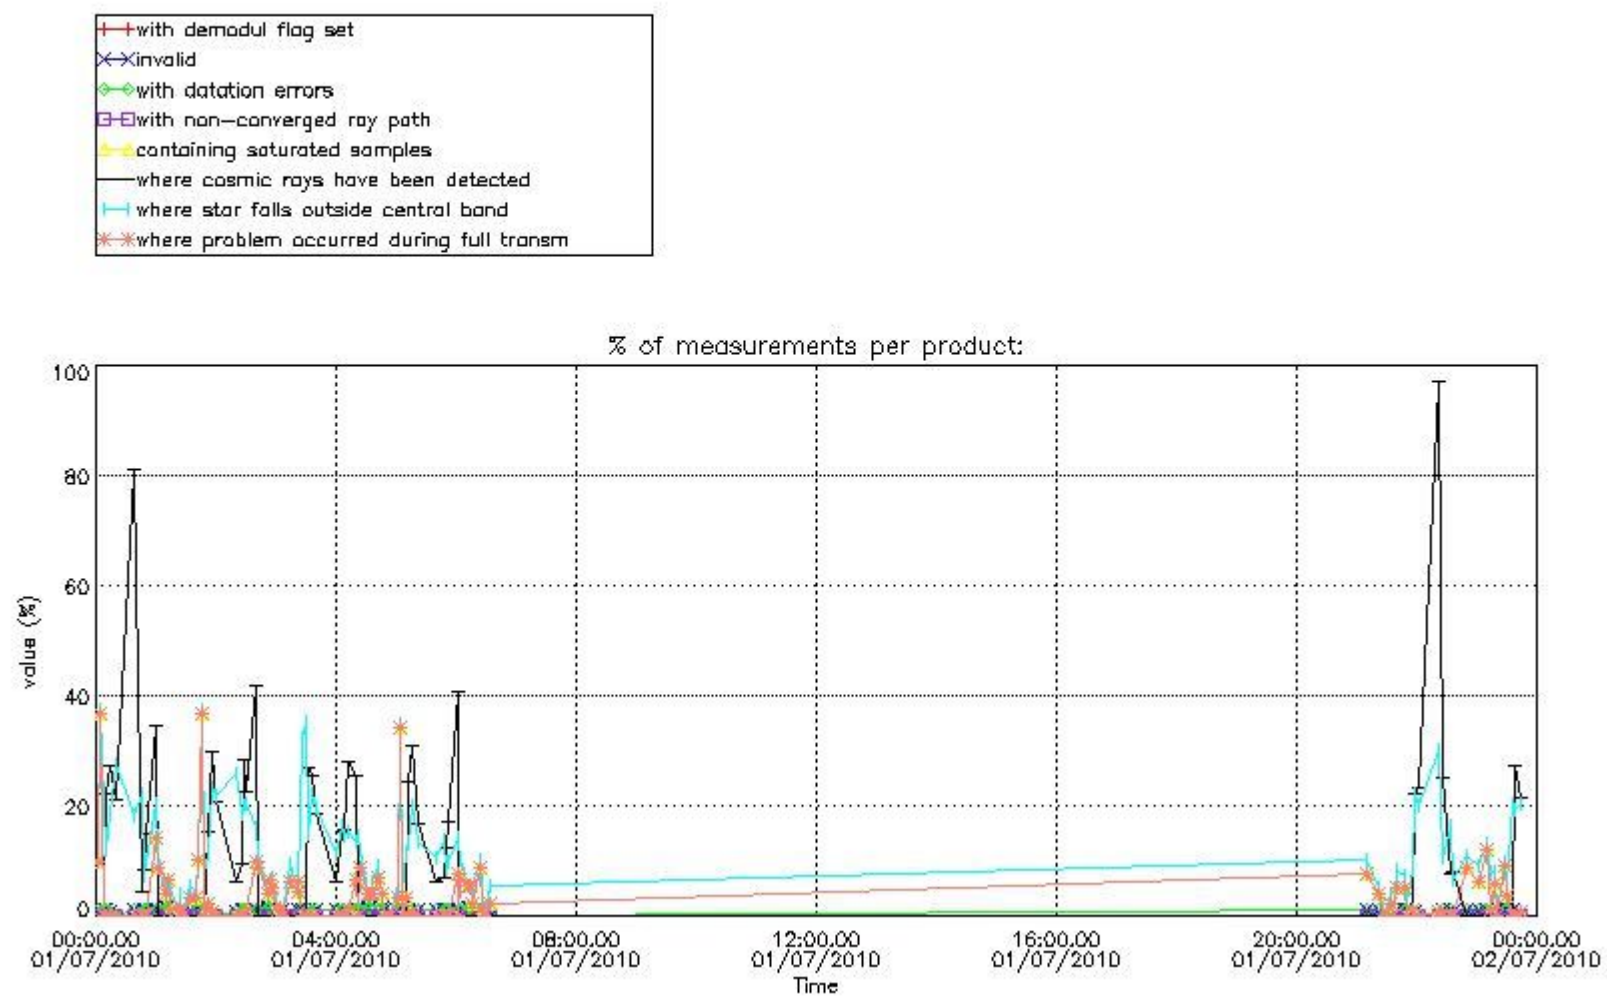

At least one measurement with demodulation flag set:	34.5794 %
Reference spectrum computed from DB:	0.00000 %
Reference spectrum with small number of measurements:	0.00000 %
SATU data not used:	0.00000 %

5.2 Plot quality information per product (time dependant)

5.3 Plot quality information per product (world map)