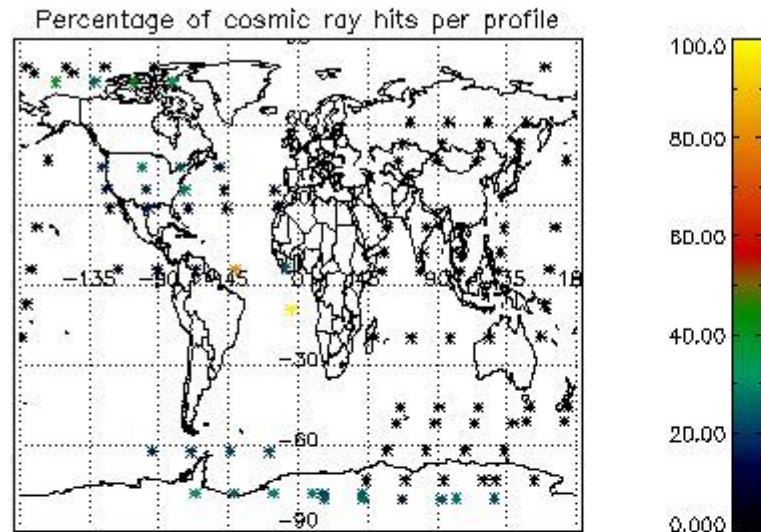

6. Statistics and plot of tangent altitude of the last measurement (DARK & BRIGHT products without errors)

6.1 Statistics on tangent altitude lost:

Statistics	DARK	BRIGHT	TWILIGHT
Mean:	11.937	20.313	NaN
St. deviation:	3.6178	6.6737	NaN
Maximum:	18.434	41.503	NaN
Minimum:	5.8385	3.8247	NaN
Number of data:	16.000	67.000	NaN

6.2 Plot for DARK limb products