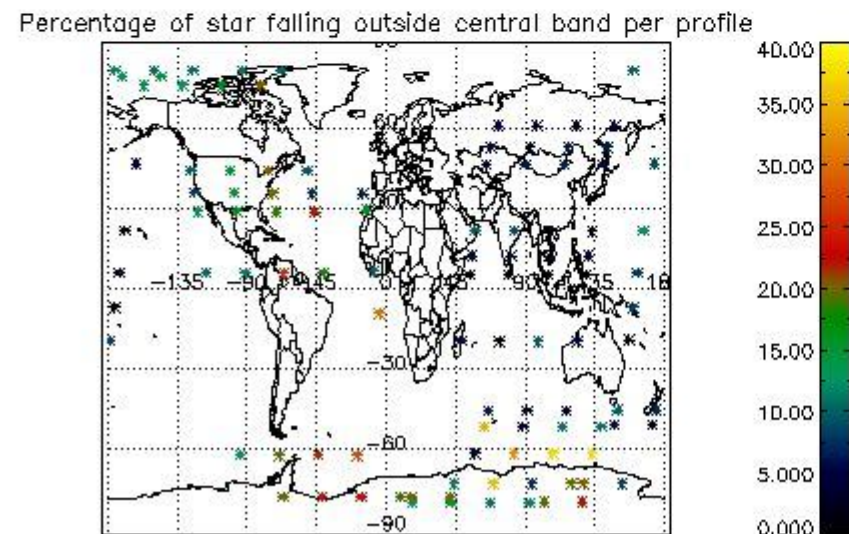

6. Statistics and plot of tangent altitude of the last measurement (DARK & BRIGHT products without errors)

6.1 Statistics on tangent altitude lost:

Statistics	DARK	BRIGHT	TWILIGHT
Mean:	11.937	20.313	NaN
St. deviation:	3.6178	6.6737	NaN
Maximum:	18.434	41.503	NaN
Minimum:	5.8385	3.8247	NaN
Number of data:	16.000	67.000	NaN

6.2 Plot for DARK limb products