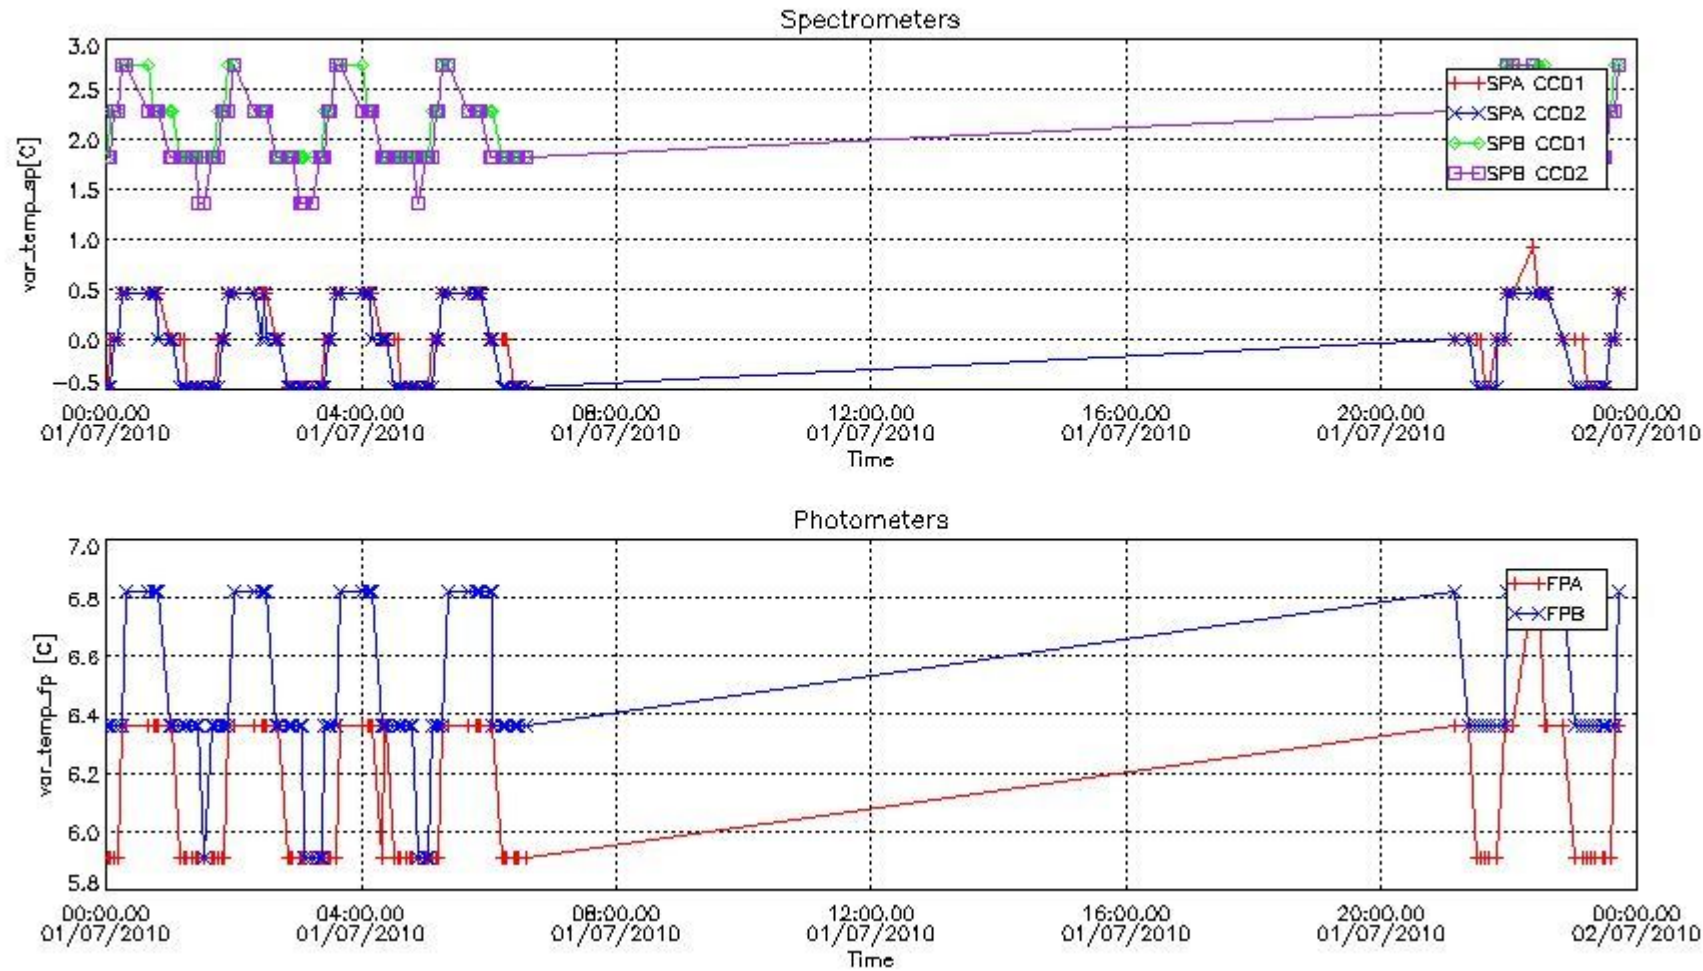

4. Overview of dark signal processing per product

The Dark Charge (DC) is a temperature-dependant signal added to the useful measurements and it is therefore subtracted from them during the processing. There are two phenomena that produce a continuous increase of the DC: the "hot pixels" (a pixel is "hot" when its DC exceeds by a significant amount its value measured on ground at the same temperature) and the "Random Telegraphic Signal" (abrupt change positive or negative of the CCD pixel signal, random in time, affecting only the DC part of the signal and not the photon generated signal).

In this section a list of products that did not use the Dark Sky Area (DSA) observation for the DC computation is given. It is also provided the mean DC plot per product for dark limb products with no error flag set.

4.1 These products did not use the DSA observation for DC computation:

Product name	DC information
GOM_TRA_1PNPDE20100701_210918_000000452090_00444_43584_3583.N1	DC map used
GOM_TRA_1PNPDE20100701_212143_000000482090_00444_43584_3584.N1	DC map used
GOM_TRA_1PNPDE20100701_212843_000000402090_00444_43584_3585.N1	DC map used
GOM_TRA_1PNPDE20100701_213310_000000492090_00444_43584_3586.N1	DC map used
GOM_TRA_1PNPDE20100701_213648_000000562090_00444_43584_3587.N1	DC map used
GOM_TRA_1PNPDE20100701_214013_000000482090_00444_43584_3588.N1	DC map used
GOM_TRA_1PNPDE20100701_214736_000000492090_00444_43584_3589.N1	DC map used
GOM_TRA_1PNPDE20100701_214910_000000412090_00444_43584_3590.N1	DC map used
GOM_TRA_1PNPDE20100701_215541_000000482090_00444_43584_3591.N1	DC map used
GOM_TRA_1PNPDE20100701_215815_000000732090_00444_43584_3592.N1	DC map used
GOM_TRA_1PNPDE20100701_220238_000000582090_00444_43584_3593.N1	DC map used

4.2 Plot of mean dark charges per product: only products in DARK limb conditions without errors are used