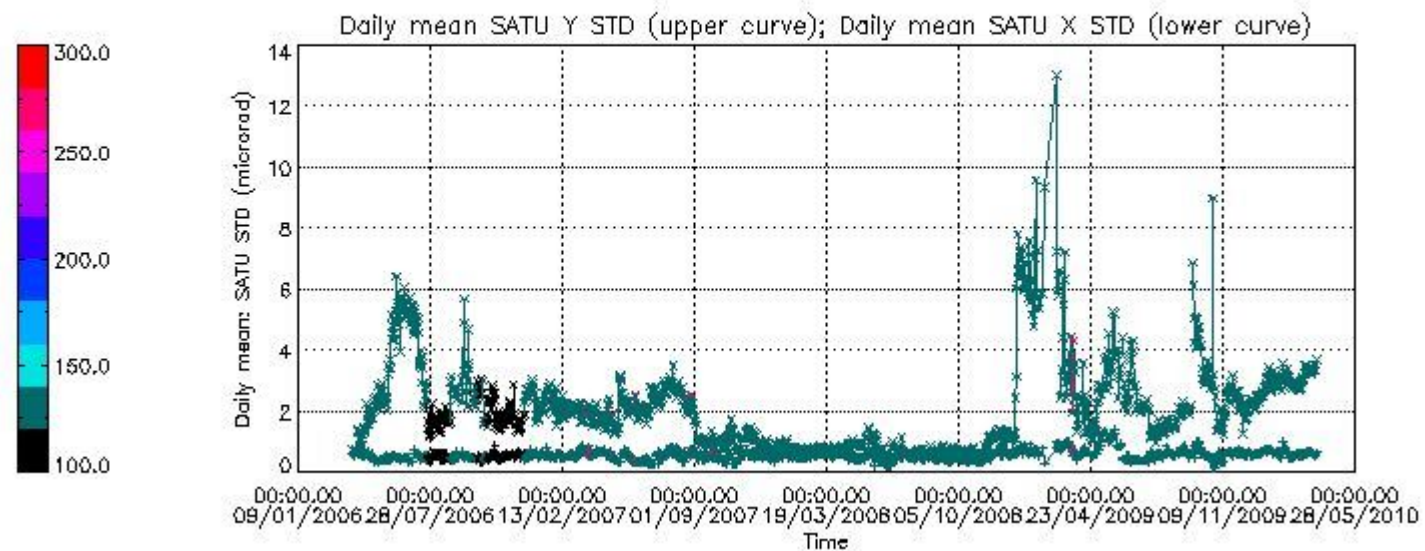

Number of data:	31550.	31550.	59650.	59650.

7.2.2 Trend of daily SATU NEA St. deviation since 1st April 2006 (dark limb)

The long term trend of the SATU 'X' and 'Y' standard deviations should be constant during the whole mission.

The colorbar represents the start tangent altitude (km) of the occultations.

Upper curve: STD of SATU Y axis

Lower curve: STD of SATU X axis

8. Auxiliary Data Files used for the production reported in section 2.4

The number reported in the third column indicates since which file (see list in section 2.4) the corresponding auxiliary file has been used. The fourth column is the date of those product files.

Type	Auxiliary Filename	Used since product	Used since product date
INST_PHYS_CHARACTERISTICS	GOM_INS_AXVIEC20091111_143220_20030716_120000_20500101_000000	1	31-MAR-2010 00:00:06
CALIBRATION_DATABASE	GOM_CAL_AXVIEC20100330_083348_20100328_000000_20500101_000000	1	31-MAR-2010 00:00:06
LEVEL-1B_PROC_CONFIG	GOM_PR1_AXVIEC20091111_145255_20020301_000000_20500101_000000	1	31-MAR-2010 00:00:06
STAR_CATALOGUE	GOM_CAT_AXVIEC20020121_161009_20020101_000000_20200101_000000	1	31-MAR-2010 00:00:06
STELLAR_SPECTRA_DATABANK	GOM_STS_AXVIEC20091111_151504_20020101_160000_20500101_000000	1	31-MAR-2010 00:00:06
ECMWF_FILE	AUX_ECF_AXNECM20100330_055701_20100330_210000_20100331_090000	1	31-MAR-2010 00:00:06
ECMWF_FILE	AUX_ECF_AXNECM20100330_173424_20100331_030000_20100331_150000	41	31-MAR-2010 03:14:28
ECMWF_FILE	AUX_ECA_AXNECM20100331_052115_20100330_210000_20100331_090000	62	31-MAR-2010 04:55:04
ECMWF_FILE	AUX_ECF_AXNECM20100331_052116_20100331_150000_20100401_030000	83	31-MAR-2010 20:54:18
ECMWF_FILE	AUX_ECF_AXNECM20100331_054115_20100331_210000_20100401_090000	97	31-MAR-2010 22:14:04
OPTIONAL_ECMWF_FILE	MISSING	1	31-MAR-2010 00:00:06
ORBIT_DATA_FILE	DOR_NAV_OPNPDE20100330_223524_000057382088_00115_42253_0067.N1	1	31-MAR-2010 00:00:06
ORBIT_DATA_FILE	DOR_NAV_OPNPDE20100331_001102_000057382088_00116_42254_0068.N1	3	31-MAR-2010 00:26:00
ORBIT_DATA_FILE	DOR_NAV_OPNPDE20100331_015159_000041442088_00117_42255_0069.N1	24	31-MAR-2010 02:06:37
ORBIT_DATA_FILE	DOR_NAV_OPNPDE20100331_030622_000057382088_00118_42256_0070.N1	41	31-MAR-2010 03:14:28
ORBIT_DATA_FILE	DOR_NAV_OPNPDE20100331_044719_000057382088_00119_42257_0071.N1	62	31-MAR-2010 04:55:04
ORBIT_DATA_FILE	DOR_NAV_OPNPDE20100331_204900_000038262088_00129_42267_0072.N1	83	31-MAR-2010 20:54:18
ORBIT_DATA_FILE	AUX_FPO_AXVPDS20100331_100115_20100330_192702_20100409_205314	97	31-MAR-2010 22:14:04
ORBIT_DATA_FILE	DOR_NAV_OPNPDE20100331_234420_000054192088_00130_42268_0074.N1	118	31-MAR-2010 23:54:41