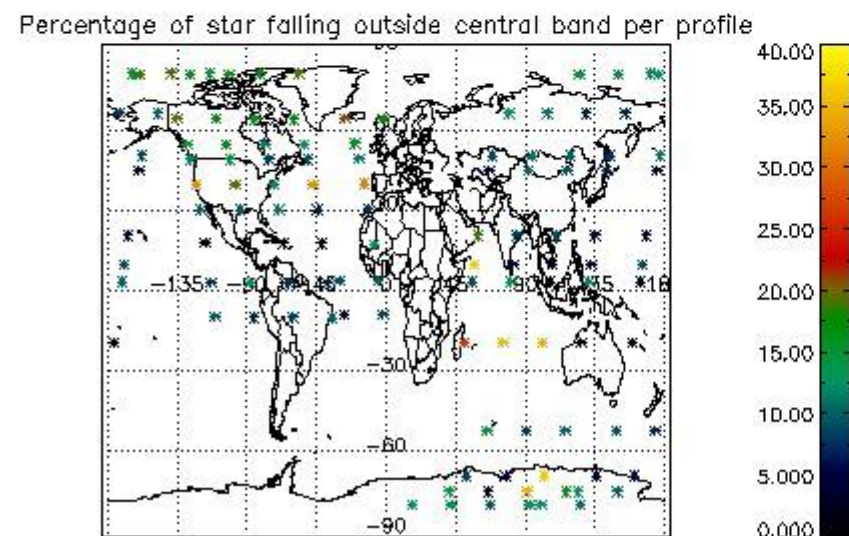

6. Statistics and plot of tangent altitude of the last measurement (DARK & BRIGHT products without errors)

6.1 Statistics on tangent altitude lost:

Statistics	DARK	BRIGHT	TWILIGHT
Mean:	24.436	17.993	NaN
St. deviation:	19.977	5.2902	NaN
Maximum:	74.797	29.777	NaN
Minimum:	3.8781	3.3672	NaN
Number of data:	27.000	64.000	NaN

6.2 Plot for DARK limb products