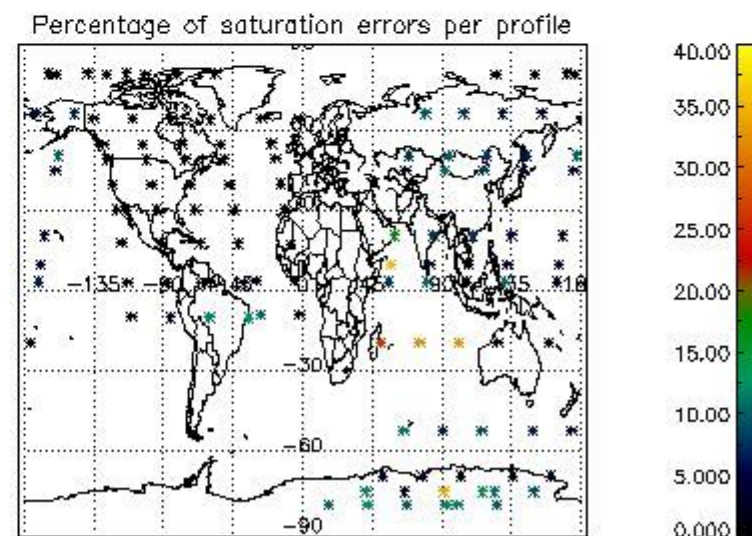

6. Statistics and plot of tangent altitude of the last measurement (DARK & BRIGHT products without errors)

6.1 Statistics on tangent altitude lost:

Statistics	DARK	BRIGHT	TWILIGHT
Mean:	24.436	17.993	NaN
St. deviation:	19.977	5.2902	NaN
Maximum:	74.797	29.777	NaN
Minimum:	3.8781	3.3672	NaN
Number of data:	27.000	64.000	NaN

6.2 Plot for DARK limb products