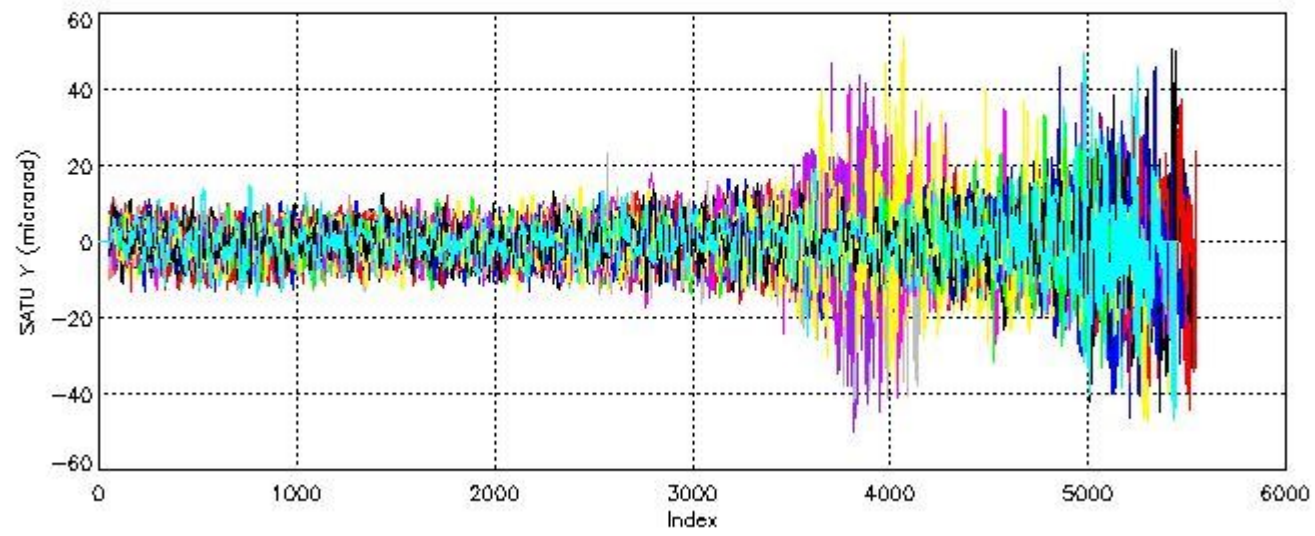

7.2 Statistics on SATU Noise Equivalent Angle (NEA) for DARK (D) and BRIGHT (B) products above 105 kms

The Star Acquisition and Tracking Unit (it is the CCD that tracks the star while it is occulted) Noise Equivalent Angle consists of the statistical angular variation of the SATU data above the atmosphere.

Statistics (in microradians) above 105 km are computed for every occultation, giving four values per occultation: one in the 'X' direction and one in the 'Y' direction for dark and bright limbs. A mean value per day in every direction and limb is calculated and monitored in order to assess instrument performance in terms of star pointing.

7.2.1 SATU NEA Statistics (table)

Statistics	SATU X (D)	SATU Y (D)	SATU X (B)	SATU Y (B)
Mean:	0.18362	-0.37349	0.14594	-0.43865
St. deviation:	0.62818	3.6736	0.79187	3.1306
Maximum:	6.6000	14.700	5.2000	13.200
Minimum:	-16.800	-14.200	-6.0000	-14.800