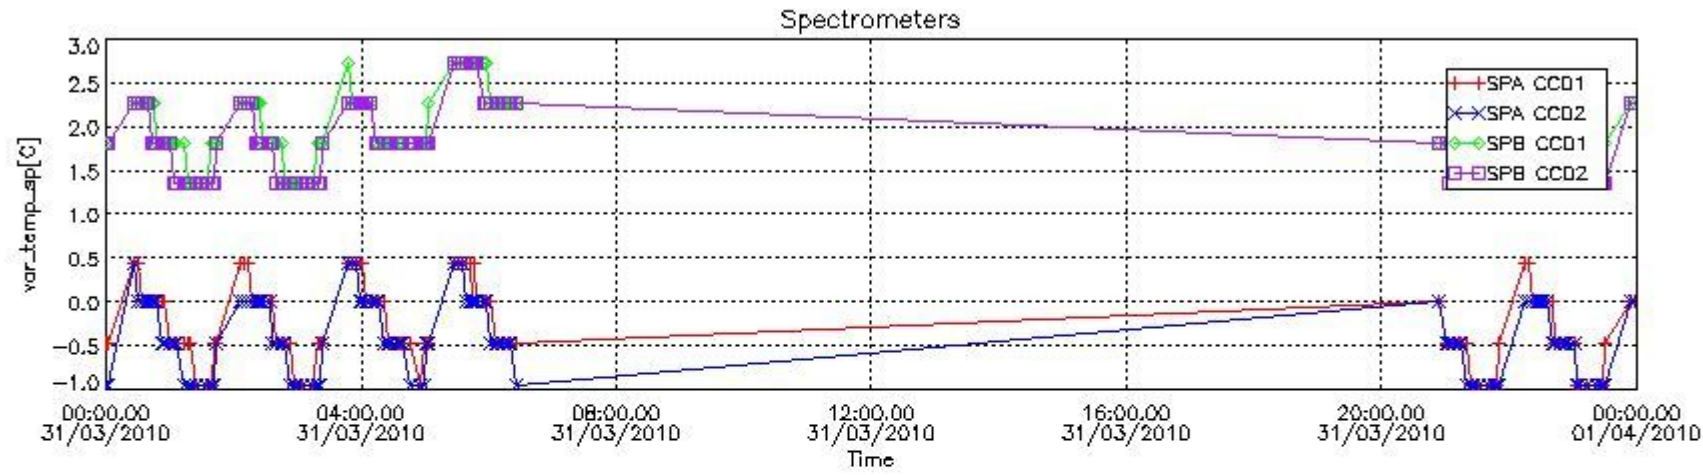

4. Overview of dark signal processing per product

The Dark Charge (DC) is a temperature-dependant signal added to the useful measurements and it is therefore subtracted from them during the processing. There are two phenomena that produce a continuous increase of the DC: the "hot pixels" (a pixel is "hot" when its DC exceeds by a significant amount its value measured on ground at the same temperature) and the "Random Telegraphic Signal" (abrupt change positive or negative of the CCD pixel signal, random in time, affecting only the DC part of the signal and not the photon generated signal).

In this section a list of products that did not use the Dark Sky Area (DSA) observation for the DC computation is given. It is also provided the mean DC plot per product for dark limb products with no error flag set.

4.1 These products did not use the DSA observation for DC computation:

Product name	DC information
GOM_TRA_1PNPDE20100331_205418_000000522088_00129_42267_0770.N1	DC map used
GOM_TRA_1PNPDE20100331_210020_000000472088_00129_42267_0771.N1	DC map used
GOM_TRA_1PNPDE20100331_210218_000000452088_00129_42267_0772.N1	DC map used
GOM_TRA_1PNPDE20100331_210724_000000452088_00129_42267_0773.N1	DC map used
GOM_TRA_1PNPDE20100331_211202_000000402088_00129_42267_0774.N1	DC map used
GOM_TRA_1PNPDE20100331_211337_000000372088_00129_42267_0775.N1	DC map used
GOM_TRA_1PNPDE20100331_212027_000000372088_00129_42267_0776.N1	DC map used
GOM_TRA_1PNPDE20100331_212330_000000392088_00129_42267_0777.N1	DC map used
GOM_TRA_1PNPDE20100331_212519_000000392088_00129_42267_0778.N1	DC map used
GOM_TRA_1PNPDE20100331_213140_000000362088_00129_42267_0779.N1	DC map used
GOM_TRA_1PNPDE20100331_214103_000000372088_00129_42267_0780.N1	DC map used
GOM_TRA_1PNPDE20100331_214601_000000462088_00129_42267_0781.N1	DC map used
GOM_TRA_1PNPDE20100331_214753_000000452088_00129_42267_0782.N1	DC map used
GOM_TRA_1PNPDE20100331_214954_000000432088_00129_42267_0783.N1	DC map used