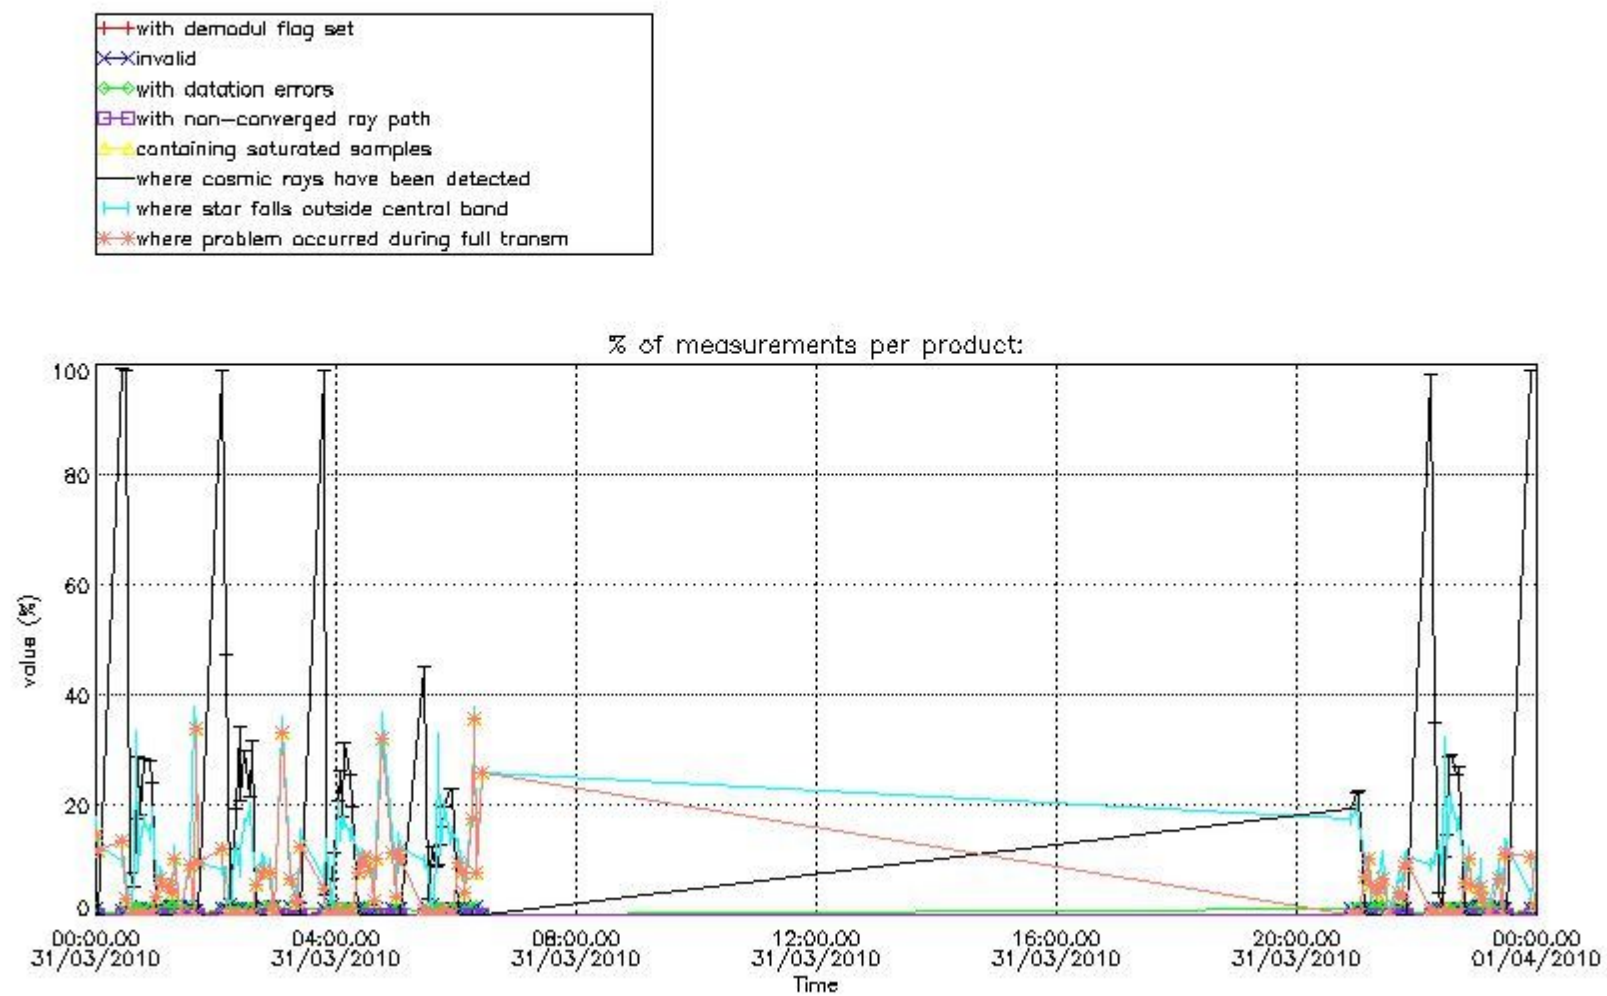

5.1 Percentage of products during reporting period with:

At least one measurement with demodulation flag set:	36.1345 %
Reference spectrum computed from DB:	0.00000 %
Reference spectrum with small number of measurements:	0.00000 %
SATU data not used:	0.00000 %

5.2 Plot quality information per product (time dependant)

5.3 Plot quality information per product (world map)