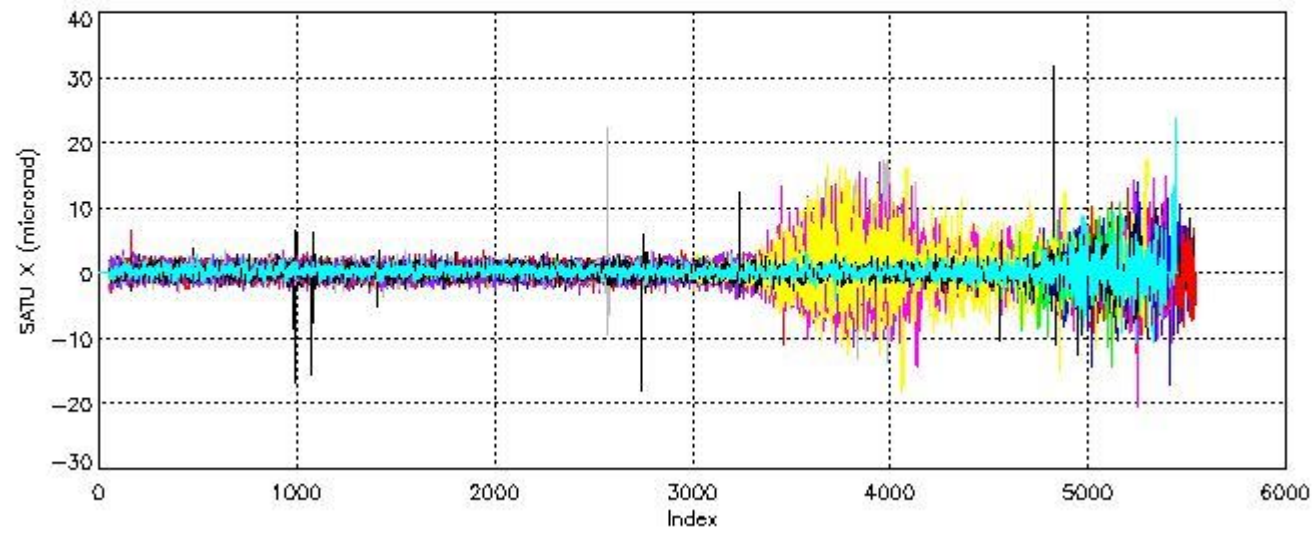

7.2 Statistics on SATU Noise Equivalent Angle (NEA) for DARK (D) and BRIGHT (B) products above 105 kms

The Star Acquisition and Tracking Unit (it is the CCD that tracks the star while it is occulted) Noise Equivalent Angle consists of the statistical angular variation of the SATU data above the atmosphere.

Statistics (in microradians) above 105 km are computed for every occultation, giving four values per occultation: one in the 'X' direction and one in the 'Y' direction for dark and bright limbs. A mean value per day in every direction and limb is calculated and monitored in order to assess instrument performance in terms of star pointing.

7.2.1 SATU NEA Statistics (table)

Statistics	SATU X (D)	SATU Y (D)	SATU X (B)	SATU Y (B)
Mean:	0.18362	-0.37349	0.14594	-0.43865
St. deviation:	0.62818	3.6736	0.79187	3.1306
Maximum:	6.6000	14.700	5.2000	13.200
Minimum:	-16.800	-14.200	-6.0000	-14.800