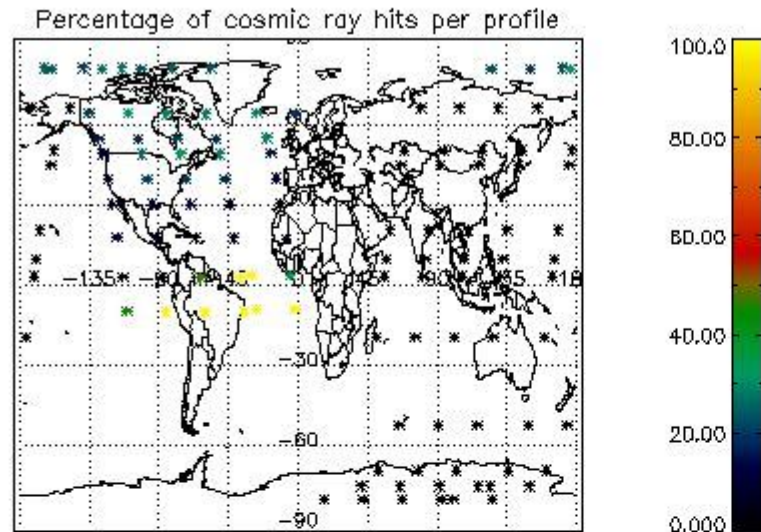

6. Statistics and plot of tangent altitude of the last measurement (DARK & BRIGHT products without errors)

6.1 Statistics on tangent altitude lost:

Statistics	DARK	BRIGHT	TWILIGHT
Mean:	24.436	17.993	NaN
St. deviation:	19.977	5.2902	NaN
Maximum:	74.797	29.777	NaN
Minimum:	3.8781	3.3672	NaN
Number of data:	27.000	64.000	NaN

6.2 Plot for DARK limb products