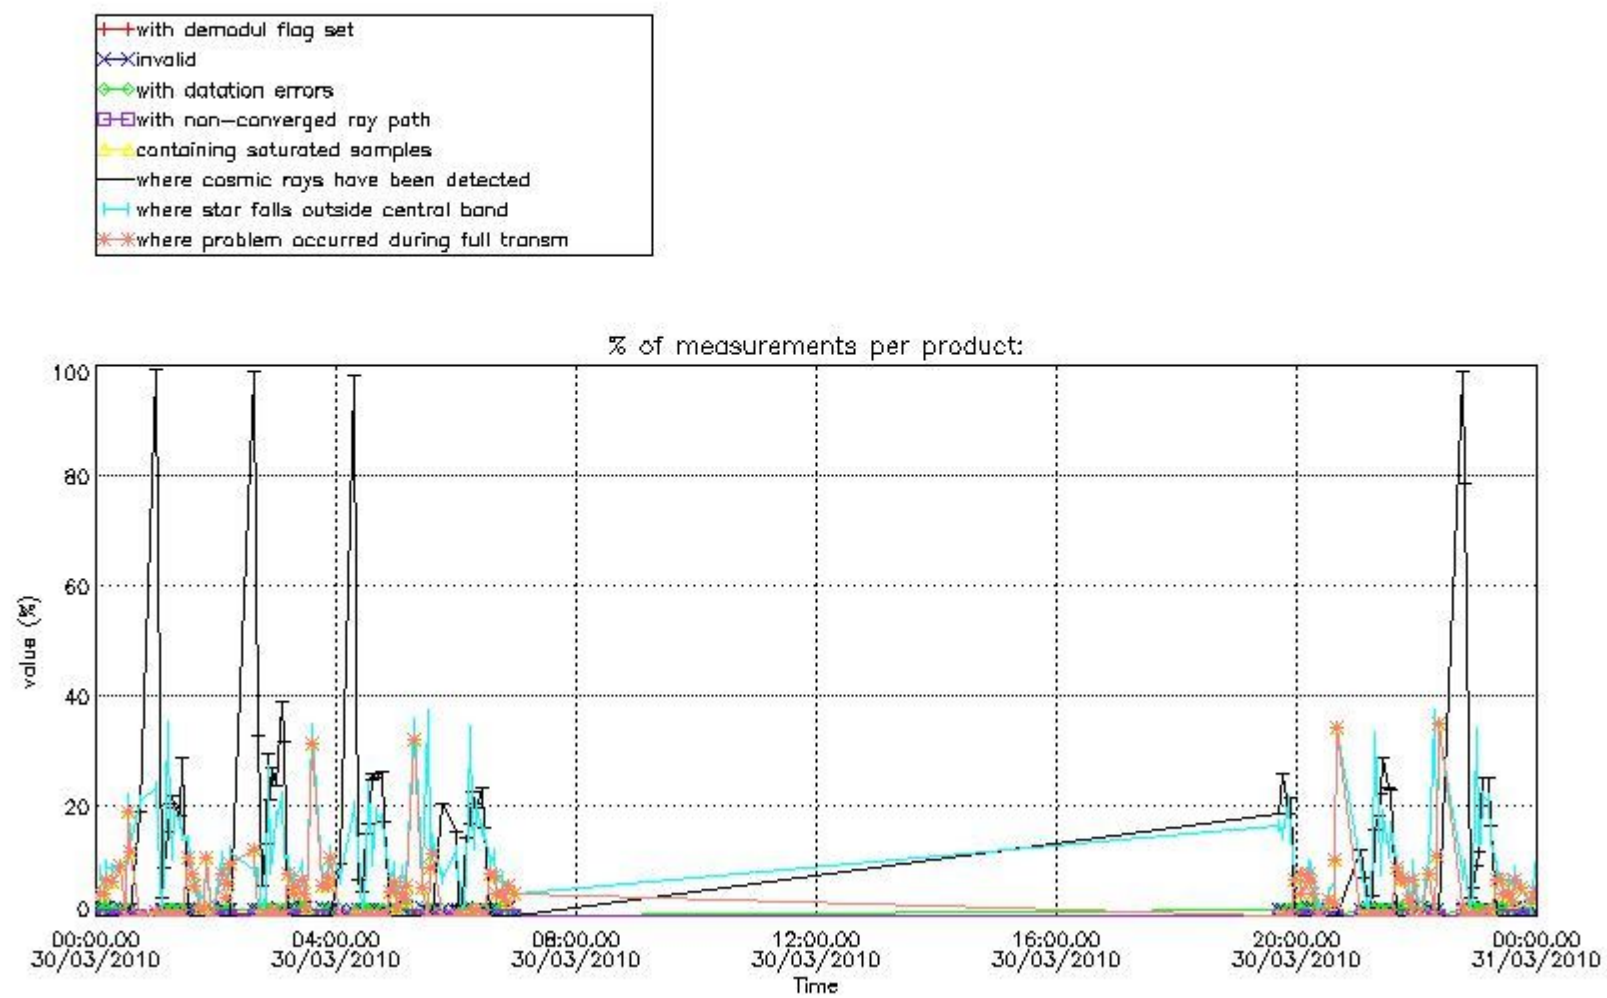

At least one measurement with demodulation flag set:	37.9310 %
Reference spectrum computed from DB:	0.00000 %
Reference spectrum with small number of measurements:	0.00000 %
SATU data not used:	0.00000 %

5.2 Plot quality information per product (time dependant)

5.3 Plot quality information per product (world map)