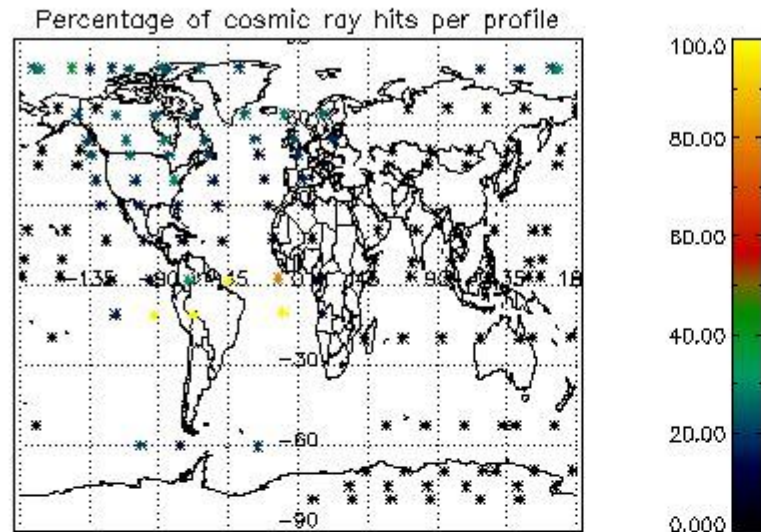

6. Statistics and plot of tangent altitude of the last measurement (DARK & BRIGHT products without errors)

6.1 Statistics on tangent altitude lost:

Statistics	DARK	BRIGHT	TWILIGHT
Mean:	20.680	18.978	NaN
St. deviation:	14.462	5.0762	NaN
Maximum:	65.457	29.611	NaN
Minimum:	3.6006	3.5761	NaN
Number of data:	32.000	79.000	NaN

6.2 Plot for DARK limb products