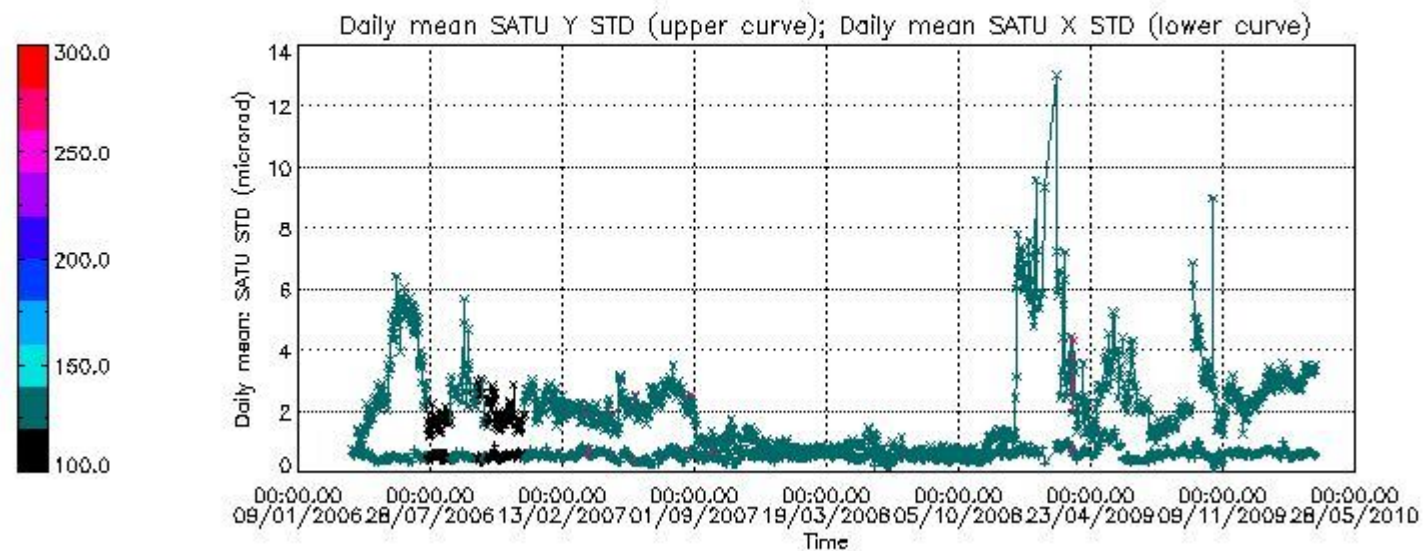

Number of data:	37200.	37200.	73800.	73800.

7.2.2 Trend of daily SATU NEA St. deviation since 1st April 2006 (dark limb)

The long term trend of the SATU 'X' and 'Y' standard deviations should be constant during the whole mission.

The colorbar represents the start tangent altitude (km) of the occultations.

Upper curve: STD of SATU Y axis
Lower curve: STD of SATU X axis

8. Auxiliary Data Files used for the production reported in section 2.4

The number reported in the third column indicates since which file (see list in section 2.4) the corresponding auxiliary file has been used. The fourth column is the date of those product files.

Type	Auxiliary Filename	Used since product	Used since product date
INST_PHYS_CHARACTERISTICS	GOM_INS_AXVIEC20091111_143220_20030716_120000_20500101_000000	1	30-MAR-2010 00:04:19
CALIBRATION_DATABASE	GOM_CAL_AXVIEC20100324_131115_20100322_000000_20500101_000000	1	30-MAR-2010 00:04:19
CALIBRATION_DATABASE	GOM_CAL_AXVIEC20100330_083348_20100328_000000_20500101_000000	92	30-MAR-2010 19:40:48
LEVEL-1B_PROC_CONFIG	GOM_PR1_AXVIEC20091111_145255_20020301_000000_20500101_000000	1	30-MAR-2010 00:04:19
STAR_CATALOGUE	GOM_CAT_AXVIEC20020121_161009_20020101_000000_20200101_000000	1	30-MAR-2010 00:04:19
STELLAR_SPECTRA_DATABANK	GOM_STS_AXVIEC20091111_151504_20020101_160000_20500101_000000	1	30-MAR-2010 00:04:19
ECMWF_FILE	AUX_ECF_AXNECM20100329_052116_20100329_210000_20100330_090000	1	30-MAR-2010 00:04:19
ECMWF_FILE	AUX_ECF_AXNECM20100329_172113_20100330_030000_20100330_150000	48	30-MAR-2010 03:46:06
ECMWF_FILE	AUX_ECA_AXNECM20100330_053702_20100329_210000_20100330_090000	70	30-MAR-2010 05:26:42
ECMWF_FILE	AUX_ECA_AXNECM20100330_165423_20100330_090000_20100330_210000	92	30-MAR-2010 19:40:48
ECMWF_FILE	AUX_ECF_AXNECM20100330_055701_20100330_210000_20100331_090000	108	30-MAR-2010 21:04:45
OPTIONAL_ECMWF_FILE	MISSING	1	30-MAR-2010 00:04:19
ORBIT_DATA_FILE	DOR_NAV_OPNPDE20100329_230725_000054192088_00101_42239_0060.N1	1	30-MAR-2010 00:04:19
ORBIT_DATA_FILE	DOR_NAV_OPNPDE20100330_004303_000057382088_00102_42240_0061.N1	10	30-MAR-2010 01:00:54
ORBIT_DATA_FILE	DOR_NAV_OPNPDE20100330_022400_000041442088_00103_42241_0062.N1	30	30-MAR-2010 02:24:04
ORBIT_DATA_FILE	AUX_FPO_AXVPDS20100329_100115_20100328_184940_20100407_201553	48	30-MAR-2010 03:46:06
ORBIT_DATA_FILE	DOR_NAV_OPNPDE20100330_051920_000057382088_00105_42243_0064.N1	70	30-MAR-2010 05:26:42
ORBIT_DATA_FILE	DOR_NAV_OPNPDE20100330_194004_000038262088_00114_42252_0065.N1	92	30-MAR-2010 19:40:48
ORBIT_DATA_FILE	DOR_NAV_OPNPDE20100330_204349_000063762088_00114_42252_0066.N1	108	30-MAR-2010 21:04:45
ORBIT_DATA_FILE	DOR_NAV_OPNPDE20100330_223524_000057382088_00115_42253_0067.N1	129	30-MAR-2010 22:45:23