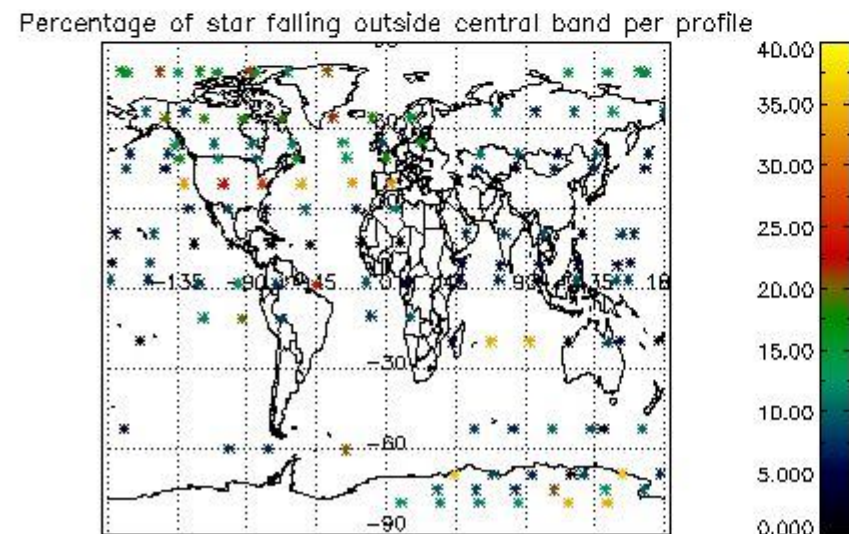

6. Statistics and plot of tangent altitude of the last measurement (DARK & BRIGHT products without errors)

6.1 Statistics on tangent altitude lost:

Statistics	DARK	BRIGHT	TWILIGHT
Mean:	20.680	18.978	NaN
St. deviation:	14.462	5.0762	NaN
Maximum:	65.457	29.611	NaN
Minimum:	3.6006	3.5761	NaN
Number of data:	32.000	79.000	NaN

6.2 Plot for DARK limb products