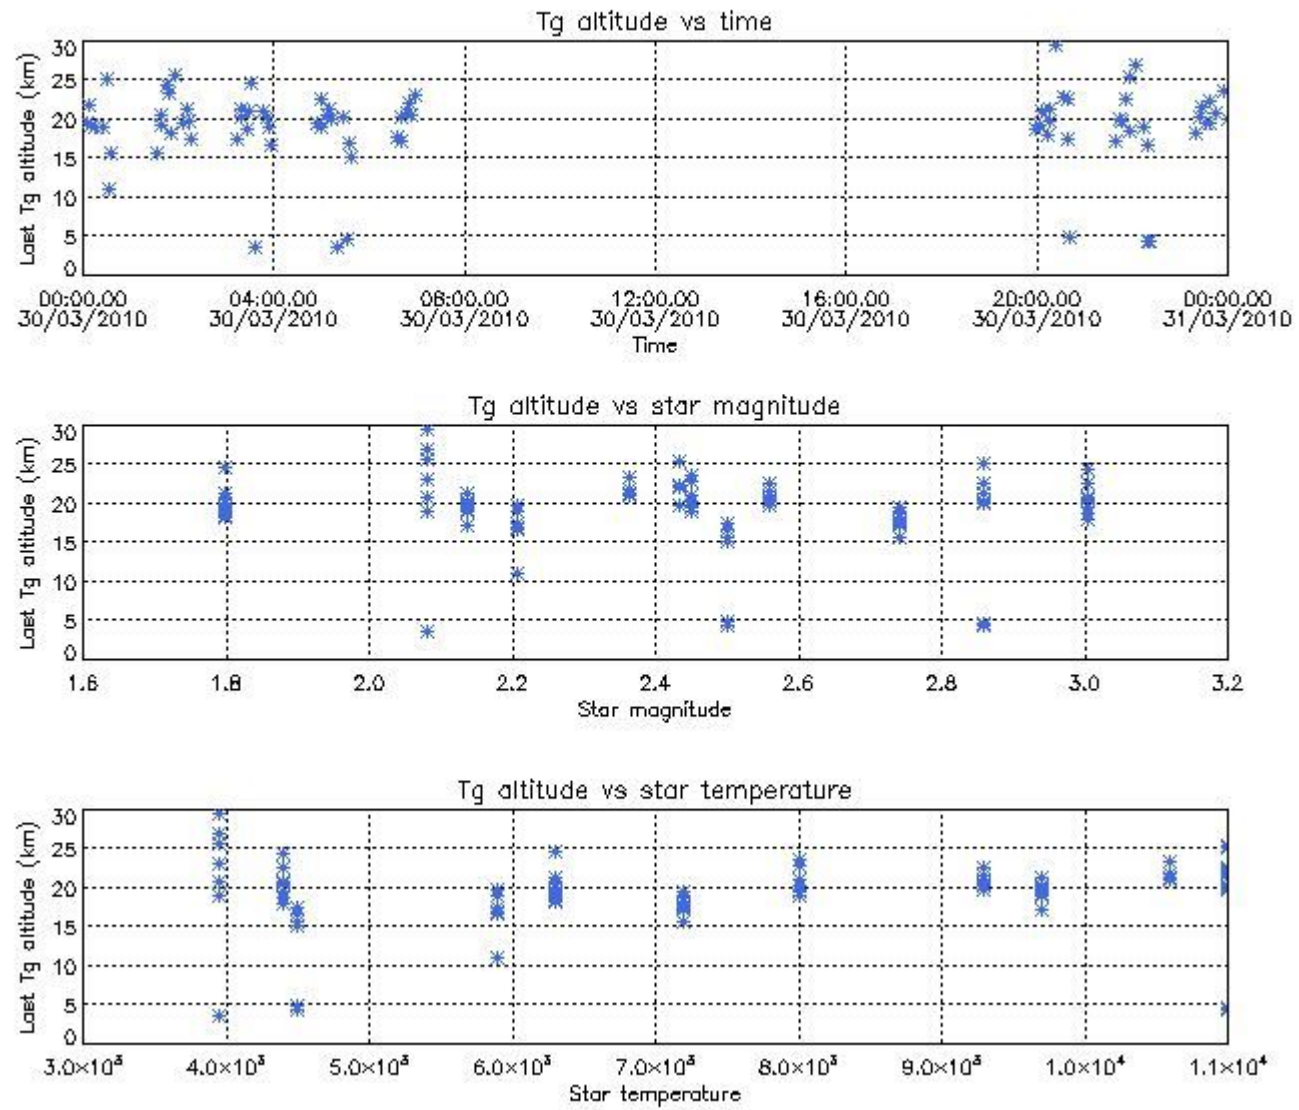

Tangent altitude at which the star is lost

7. Star Acquisition and Tracking Unit (SATU)

The Star Acquisition and Tracking Unit (SATU) analyses the position of the tracked star beam collected by the GOMOS telescope and deflected by the optical beam dispatcher. The main function of the SATU is to detect a star, provide its image position to the science data electronics and to help the pointing function to keep the star image at a fixed position. In tracking mode the SATU data is recorded with a frequency of 100 Hz.

7.1 SATU 'X' and 'Y' axis plots (dark limb)

SATU CCD 'X' and 'Y' axis plots are provided in order to detect any abnormal behaviour of the tracking system. For every occultation (color) the plot should remain stable (with some noise) until we are deep in the atmosphere where big fluctuations are registered due to the refractive effects.