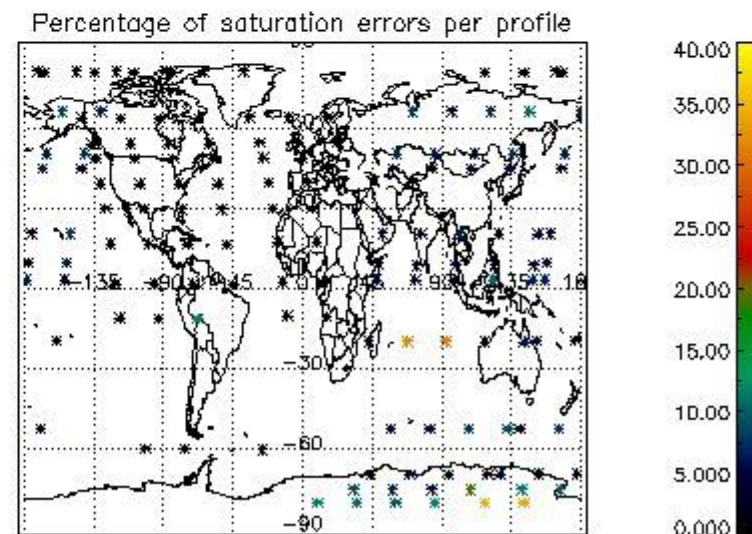

6. Statistics and plot of tangent altitude of the last measurement (DARK & BRIGHT products without errors)

6.1 Statistics on tangent altitude lost:

Statistics	DARK	BRIGHT	TWILIGHT
Mean:	20.680	18.978	NaN
St. deviation:	14.462	5.0762	NaN
Maximum:	65.457	29.611	NaN
Minimum:	3.6006	3.5761	NaN
Number of data:	32.000	79.000	NaN

6.2 Plot for DARK limb products