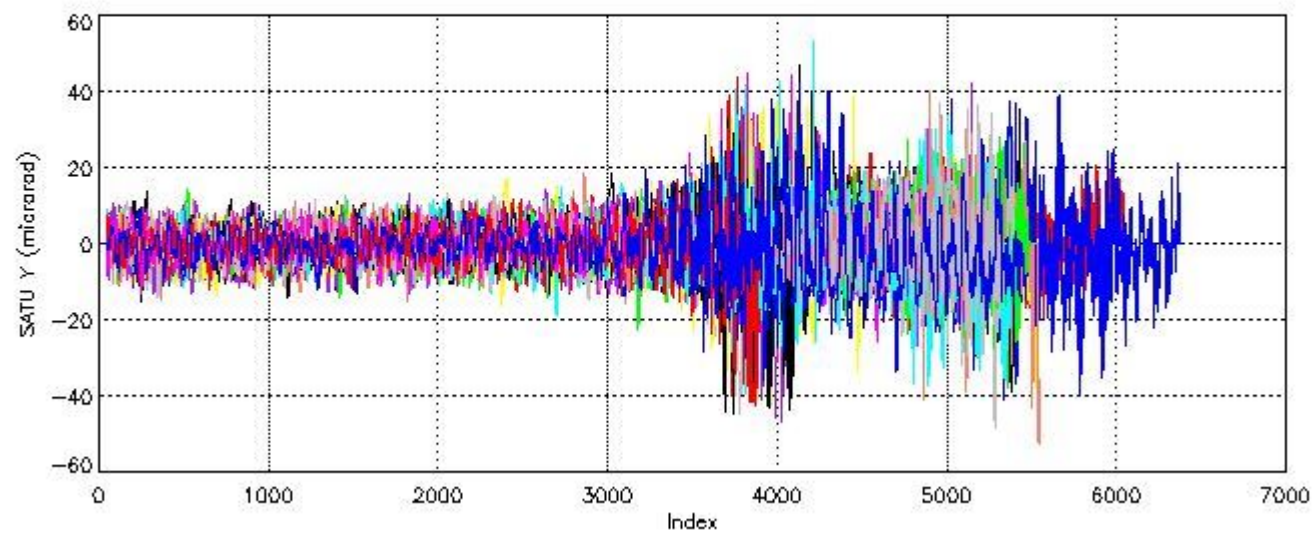

7.2 Statistics on SATU Noise Equivalent Angle (NEA) for DARK (D) and BRIGHT (B) products above 105 kms

The Star Acquisition and Tracking Unit (it is the CCD that tracks the star while it is occulted) Noise Equivalent Angle consists of the statistical angular variation of the SATU data above the atmosphere.

Statistics (in microradians) above 105 km are computed for every occultation, giving four values per occultation: one in the 'X' direction and one in the 'Y' direction for dark and bright limbs. A mean value per day in every direction and limb is calculated and monitored in order to assess instrument performance in terms of star pointing.

7.2.1 SATU NEA Statistics (table)

Statistics	SATU X (D)	SATU Y (D)	SATU X (B)	SATU Y (B)
Mean:	0.21729	-0.45497	0.14937	-0.50877
St. deviation:	0.57091	3.5094	0.80964	3.0518
Maximum:	3.2000	14.400	6.3000	11.600
Minimum:	-3.4000	-15.300	-5.3000	-12.900