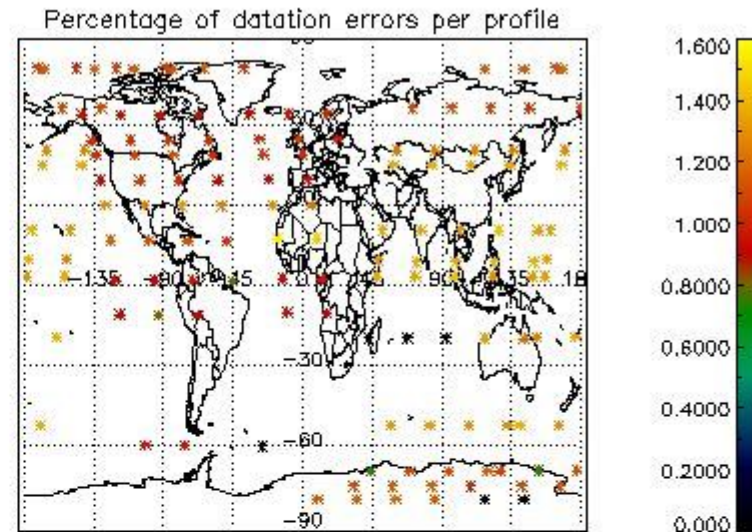

6. Statistics and plot of tangent altitude of the last measurement (DARK & BRIGHT products without errors)

6.1 Statistics on tangent altitude lost:

Statistics	DARK	BRIGHT	TWILIGHT
Mean:	20.680	18.978	NaN
St. deviation:	14.462	5.0762	NaN
Maximum:	65.457	29.611	NaN
Minimum:	3.6006	3.5761	NaN
Number of data:	32.000	79.000	NaN

6.2 Plot for DARK limb products