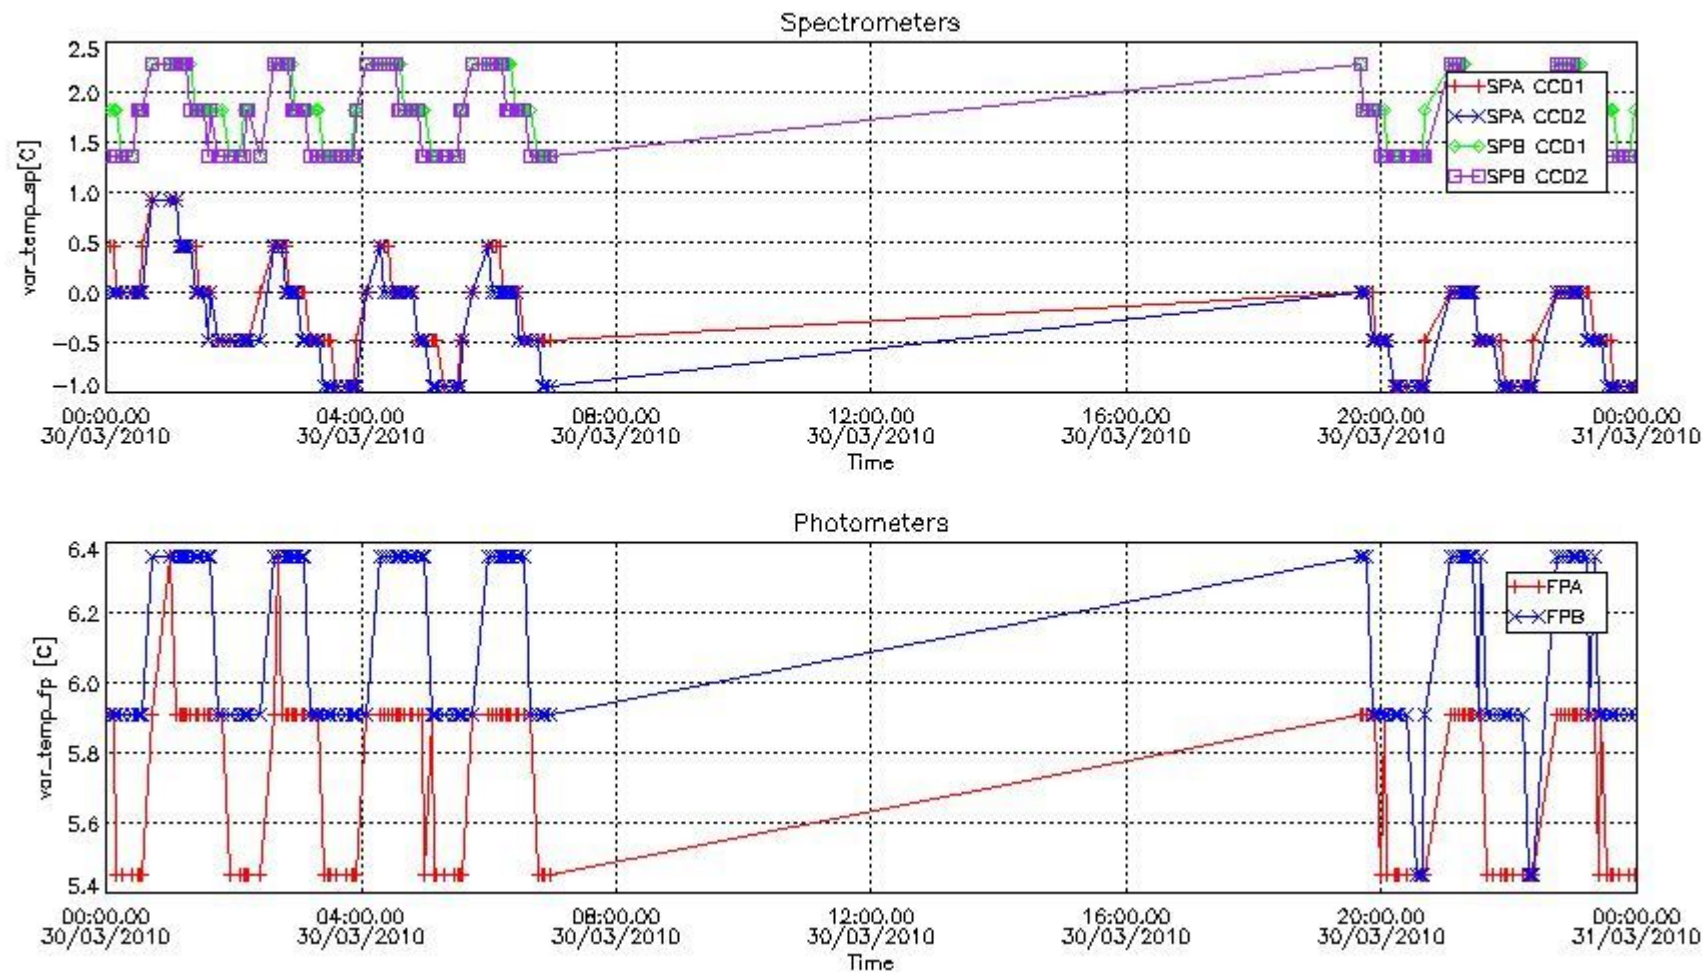

3. Plot of GOMOS spectrometers and photometers temperatures from level 1b data

4. Overview of dark signal processing per product

The Dark Charge (DC) is a temperature-dependant signal added to the useful measurements and it is therefore subtracted