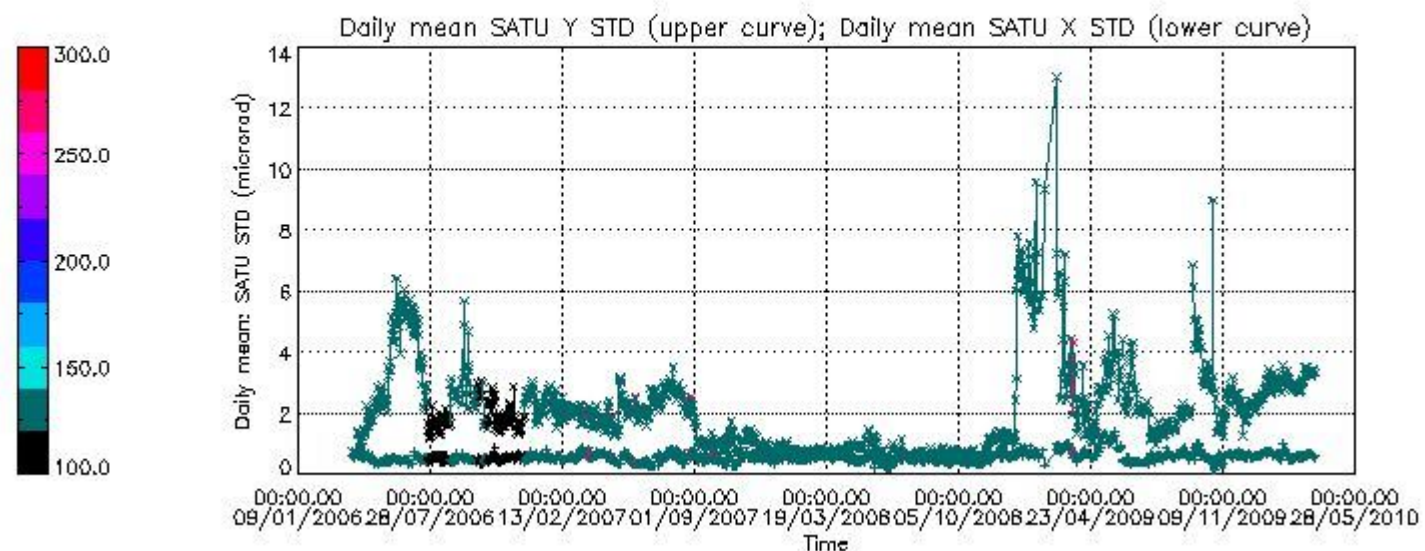

Number of data:	39250.	39250.	57800.	57800.

7.2.2 Trend of daily SATU NEA St. deviation since 1st April 2006 (dark limb)

The long term trend of the SATU 'X' and 'Y' standard deviations should be constant during the whole mission.

The colorbar represents the start tangent altitude (km) of the occultations.

Upper curve: STD of SATU Y axis
Lower curve: STD of SATU X axis

8. Auxiliary Data Files used for the production reported in section 2.4

The number reported in the third column indicates since which file (see list in section 2.4) the corresponding auxiliary file has been used. The fourth column is the date of those product files.

Type	Auxiliary Filename	Used since product	Used since product date
INST_PHYS_CHARACTERISTICS	GOM_INS_AXVIEC20091111_143220_20030716_120000_20500101_000000	1	28-MAR-2010 00:05:45
CALIBRATION_DATABASE	GOM_CAL_AXVIEC20100324_131115_20100322_000000_20500101_000000	1	28-MAR-2010 00:05:45
LEVEL-1B_PROC_CONFIG	GOM_PR1_AXVIEC20091111_145255_20020301_000000_20500101_000000	1	28-MAR-2010 00:05:45
STAR_CATALOGUE	GOM_CAT_AXVIEC20020121_161009_20020101_000000_20200101_000000	1	28-MAR-2010 00:05:45
STELLAR_SPECTRA_DATABANK	GOM_STS_AXVIEC20091111_151504_20020101_160000_20500101_000000	1	28-MAR-2010 00:05:45
ECMWF_FILE	AUX_ECF_AXNECM20100327_054116_20100327_210000_20100328_090000	1	28-MAR-2010 00:05:45
ECMWF_FILE	AUX_ECF_AXNECM20100327_172118_20100328_030000_20100328_150000	40	28-MAR-2010 03:08:45
ECMWF_FILE	AUX_ECA_AXNECM20100328_052115_20100327_210000_20100328_090000	62	28-MAR-2010 04:49:21
ECMWF_FILE	AUX_ECF_AXNECM20100328_052116_20100328_150000_20100329_030000	84	28-MAR-2010 20:43:45
ECMWF_FILE	AUX_ECF_AXNECM20100328_054114_20100328_210000_20100329_090000	101	28-MAR-2010 22:07:23
OPTIONAL_ECMWF_FILE	MISSING	1	28-MAR-2010 00:05:45
ORBIT_DATA_FILE	DOR_NAV_OPNPDE20100327_223029_000057382088_00072_42210_0047.N1	1	28-MAR-2010 00:05:45
ORBIT_DATA_FILE	DOR_NAV_OPNPDE20100328_000608_000057382088_00073_42211_0048.N1	2	28-MAR-2010 00:22:57
ORBIT_DATA_FILE	AUX_FPO_AXVPDS20100326_121309_20100325_184355_20100404_201008	23	28-MAR-2010 01:59:58
ORBIT_DATA_FILE	DOR_NAV_OPNPDE20100328_030128_000057382088_00075_42213_0050.N1	40	28-MAR-2010 03:08:45
ORBIT_DATA_FILE	AUX_FPO_AXVPDS20100326_121309_20100325_184355_20100404_201008	62	28-MAR-2010 04:49:21
ORBIT_DATA_FILE	DOR_NAV_OPNPDE20100328_203847_000041442088_00086_42224_0052.N1	84	28-MAR-2010 20:43:45
ORBIT_DATA_FILE	DOR_NAV_OPNPDE20100328_215310_000060572088_00086_42224_0053.N1	101	28-MAR-2010 22:07:23
ORBIT_DATA_FILE	DOR_NAV_OPNPDE20100328_233926_000054192088_00087_42225_0054.N1	123	28-MAR-2010 23:48:01