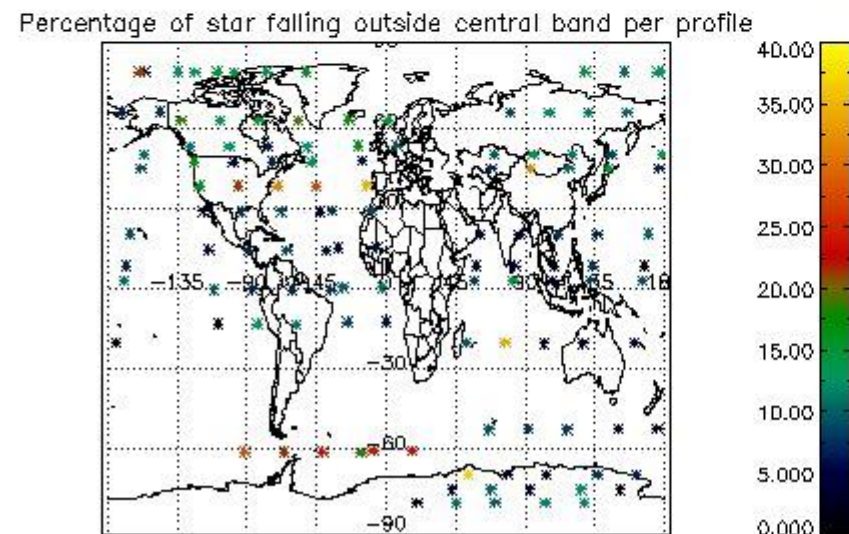

5.2 Plot quality information per product (time dependant)

5.3 Plot quality information per product (world map)

6. Statistics and plot of tangent altitude of the last measurement (DARK & BRIGHT products without errors)