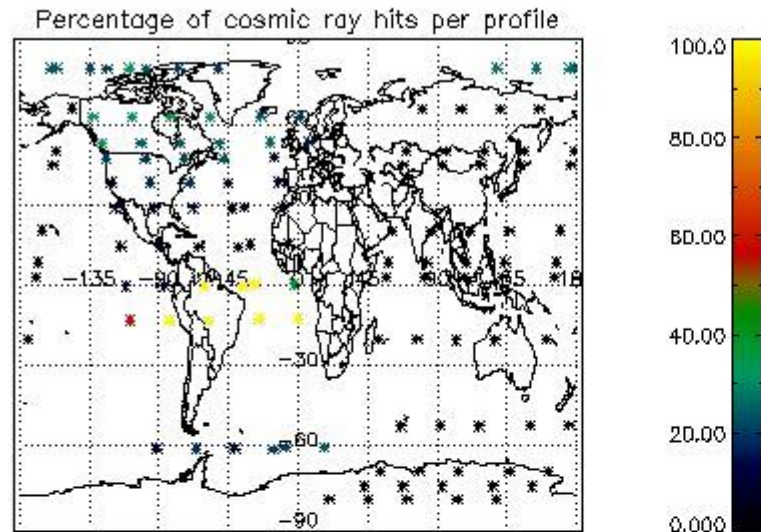

6. Statistics and plot of tangent altitude of the last measurement (DARK & BRIGHT products without errors)

6.1 Statistics on tangent altitude lost:

Statistics	DARK	BRIGHT	TWILIGHT
Mean:	16.166	19.121	NaN
St. deviation:	5.4703	4.3194	NaN
Maximum:	23.736	27.312	NaN
Minimum:	3.1166	3.6986	NaN
Number of data:	34.000	62.000	NaN

6.2 Plot for DARK limb products