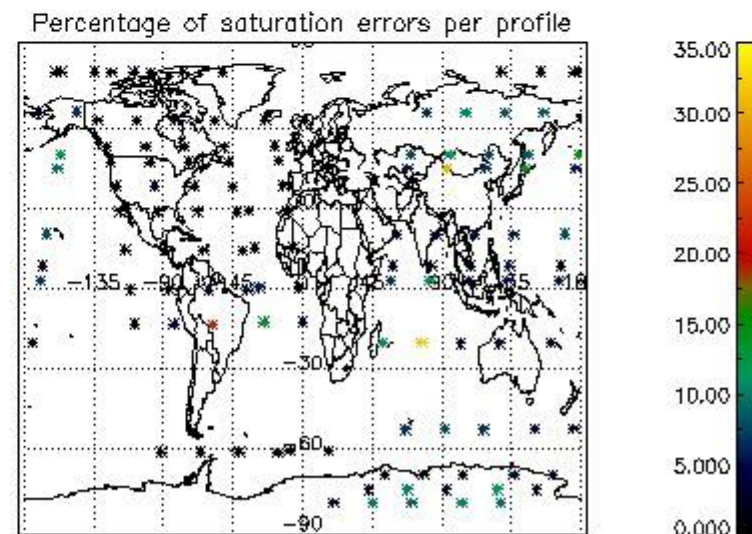

6. Statistics and plot of tangent altitude of the last measurement (DARK & BRIGHT products without errors)

6.1 Statistics on tangent altitude lost:

Statistics	DARK	BRIGHT	TWILIGHT
Mean:	16.166	19.121	NaN
St. deviation:	5.4703	4.3194	NaN
Maximum:	23.736	27.312	NaN
Minimum:	3.1166	3.6986	NaN
Number of data:	34.000	62.000	NaN

6.2 Plot for DARK limb products