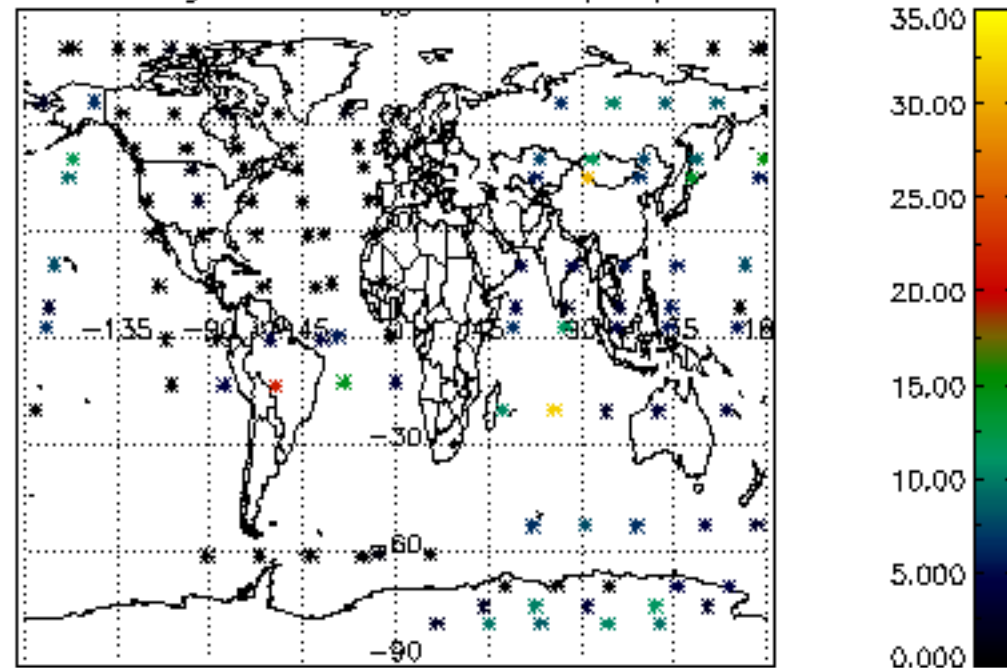

Percentage of cosmic ray hits per profile

Percentage of datation errors per profile

Percentage of star falling outside central band per profile

Percentage of saturation errors per profile

Tangent altitude at which the star is lost