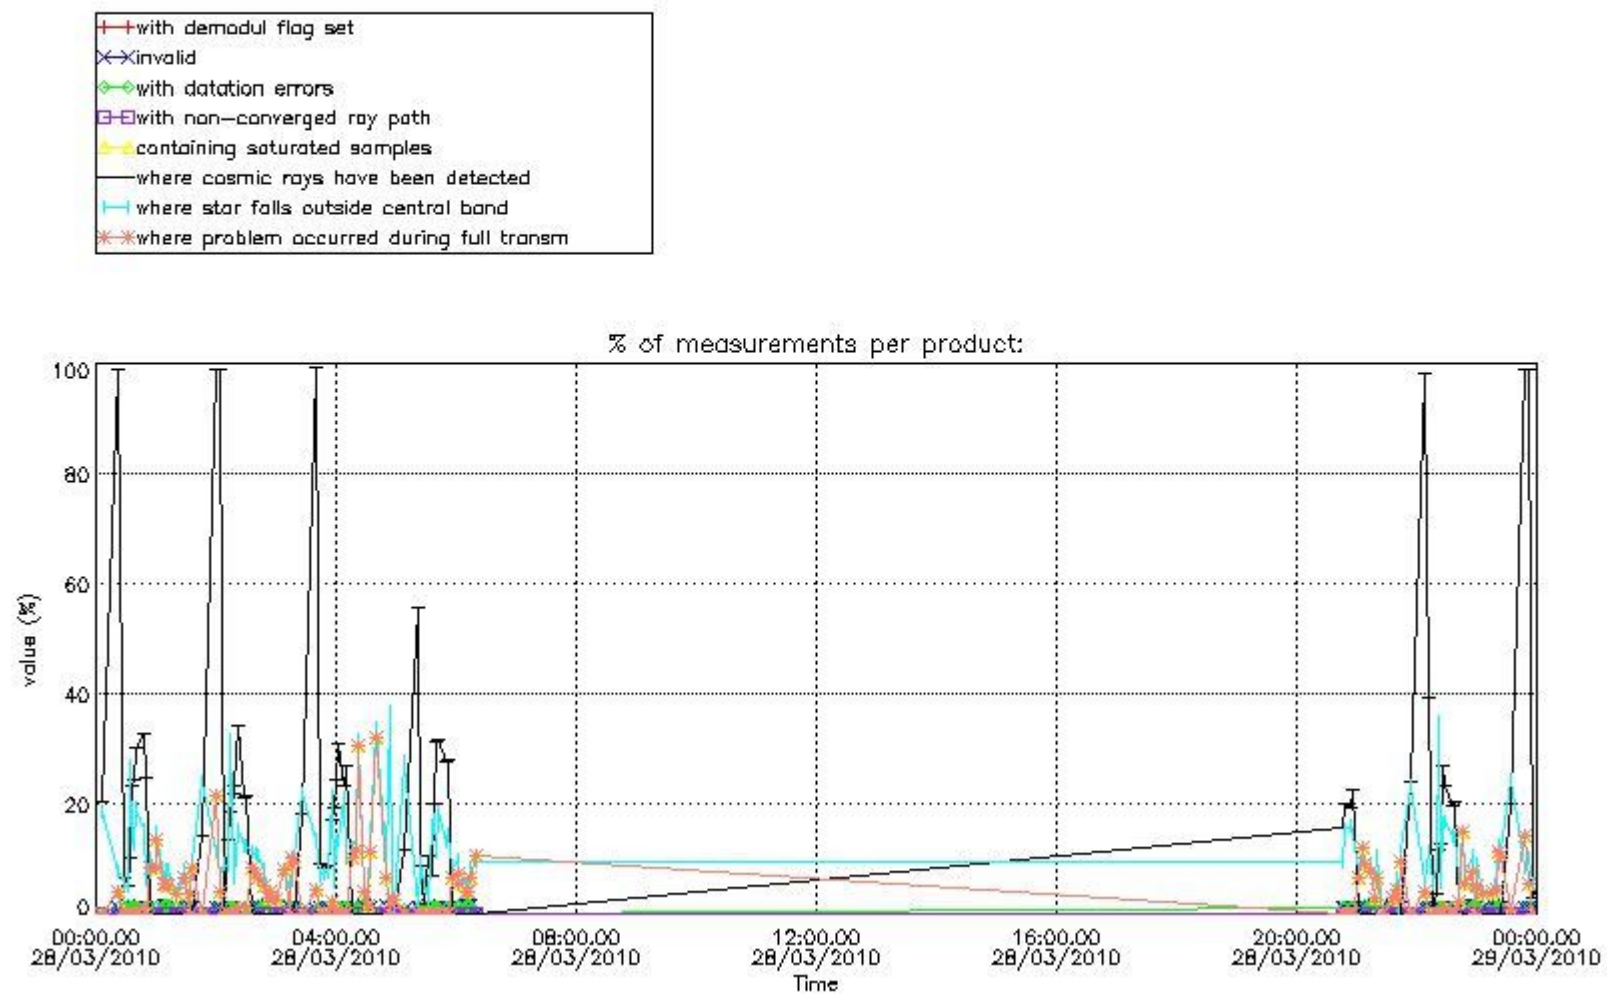

In this section it is presented the modulation information extracted from the pcd (product confidence data) at measurement level and information extracted from the Quality Summary dataset. Only products without errors (error flag in the MPH set to "0") are used.

5.1 Percentage of products during reporting period with:

At least one measurement with demodulation flag set:	40.0000 %
Reference spectrum computed from DB:	0.00000 %
Reference spectrum with small number of measurements:	0.00000 %
SATU data not used:	0.00000 %

5.2 Plot quality information per product (time dependant)

5.3 Plot quality information per product (world map)