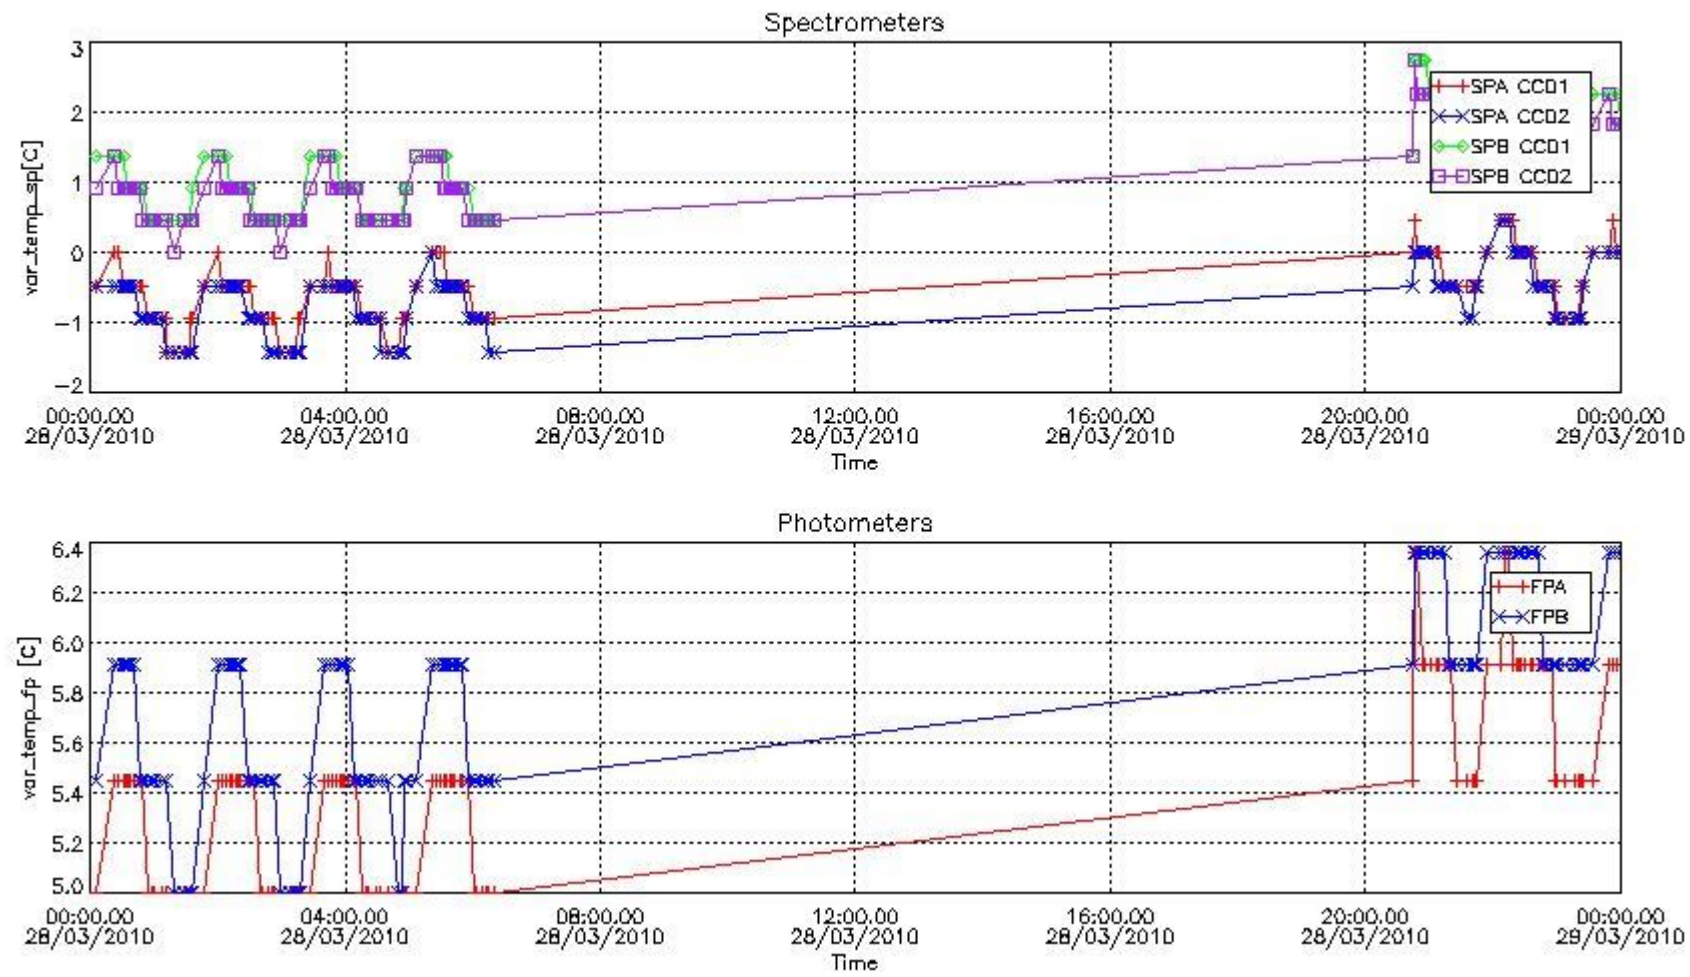

3. Plot of GOMOS spectrometers and photometers temperatures from level 1b data

4. Overview of dark signal processing per product

The Dark Charge (DC) is a temperature-dependant signal added to the useful measurements and it is therefore subtracted from them during the processing. There are two phenomena that produce a continuous increase of the DC: the "hot pixels" (a pixel is "hot" when its DC exceeds by a significant amount its value measured on ground at the same temperature) and the "Random Telegraphic Signal" (abrupt change positive or negative of the CCD pixel signal, random in time, affecting only the DC part of the signal and not the photon generated signal).

In this section a list of products that did not use the Dark Sky Area (DSA) observation for the DC computation is given. It is also provided the mean DC plot per product for dark limb products with no error flag set.

4.1 These products did not use the DSA observation for DC computation:

Product name	DC information
GOM_TRA_1PNPDE20100328_204345_000000472088_00086_42224_0034.N1	DC map with no T dep.
GOM_TRA_1PNPDE20100328_204520_000000482088_00086_42224_0035.N1	DC map used
GOM_TRA_1PNPDE20100328_204809_000000532088_00086_42224_0036.N1	DC map used
GOM_TRA_1PNPDE20100328_205426_000000472088_00086_42224_0037.N1	DC map used
GOM_TRA_1PNPDE20100328_205627_000000452088_00086_42224_0038.N1	DC map used
GOM_TRA_1PNPDE20100328_210146_000000472088_00086_42224_0039.N1	DC map used
GOM_TRA_1PNPDE20100328_210623_000000422088_00086_42224_0040.N1	DC map used
GOM_TRA_1PNPDE20100328_210754_000000392088_00086_42224_0041.N1	DC map used
GOM_TRA_1PNPDE20100328_211447_000000392088_00086_42224_0042.N1	DC map used
GOM_TRA_1PNPDE20100328_211806_000000372088_00086_42224_0043.N1	DC map used
GOM_TRA_1PNPDE20100328_211938_000000382088_00086_42224_0044.N1	DC map used
GOM_TRA_1PNPDE20100328_212609_000000372088_00086_42224_0045.N1	DC map used