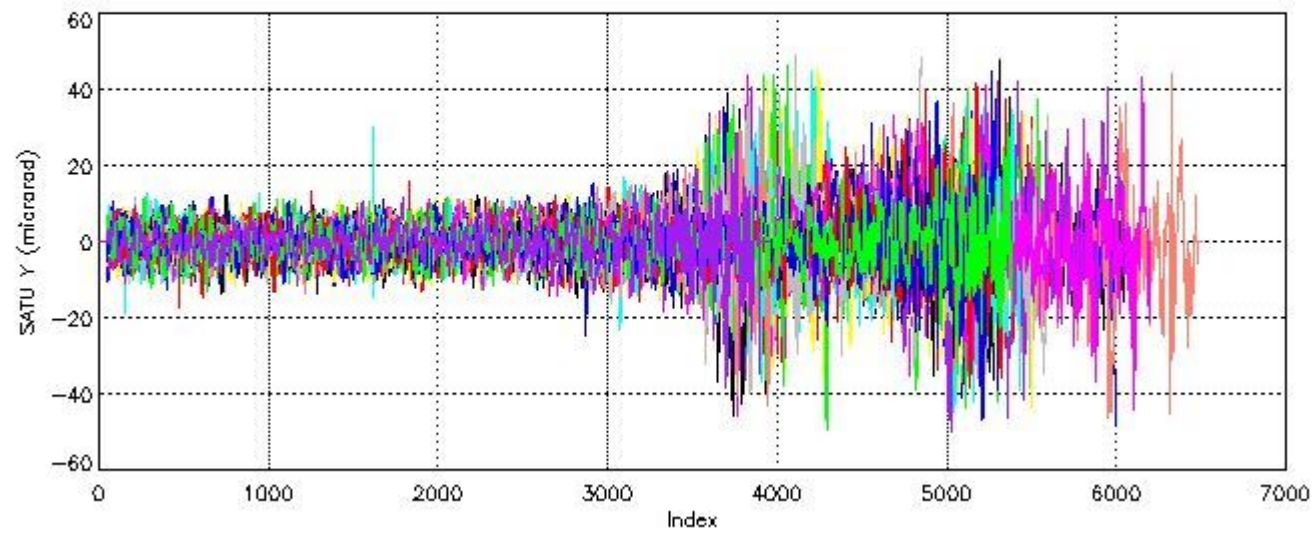

7.2 Statistics on SATU Noise Equivalent Angle (NEA) for DARK (D) and BRIGHT (B) products above 105 kms

The Star Acquisition and Tracking Unit (it is the CCD that tracks the star while it is occulted) Noise Equivalent Angle consists of the statistical angular variation of the SATU data above the atmosphere.

Statistics (in microradians) above 105 km are computed for every occultation, giving four values per occultation: one in the 'X' direction and one in the 'Y' direction for dark and bright limbs. A mean value per day in every direction and limb is calculated and monitored in order to assess instrument performance in terms of star pointing.

7.2.1 SATU NEA Statistics (table)

Statistics	SATU X (D)	SATU Y (D)	SATU X (B)	SATU Y (B)
Mean:	0.20513	-0.35998	0.16297	-0.43592
St. deviation:	0.56656	3.3308	0.79677	3.0624
Maximum:	16.400	13.100	5.4000	12.800
Minimum:	-5.4000	-19.000	-5.6000	-14.000