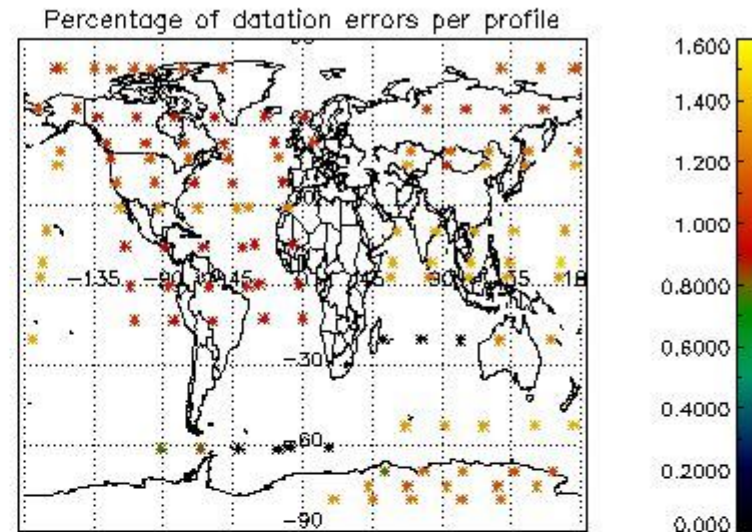

6. Statistics and plot of tangent altitude of the last measurement (DARK & BRIGHT products without errors)

6.1 Statistics on tangent altitude lost:

Statistics	DARK	BRIGHT	TWILIGHT
Mean:	16.166	19.121	NaN
St. deviation:	5.4703	4.3194	NaN
Maximum:	23.736	27.312	NaN
Minimum:	3.1166	3.6986	NaN
Number of data:	34.000	62.000	NaN

6.2 Plot for DARK limb products