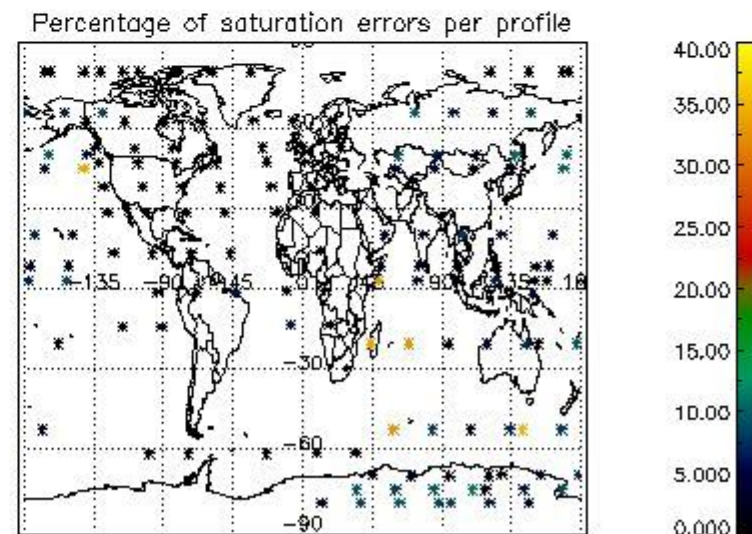

6. Statistics and plot of tangent altitude of the last measurement (DARK & BRIGHT products without errors)

6.1 Statistics on tangent altitude lost:

Statistics	DARK	BRIGHT	TWILIGHT
Mean:	14.460	19.321	NaN
St. deviation:	5.3516	5.2228	NaN
Maximum:	21.760	27.523	NaN
Minimum:	3.3421	3.4044	NaN
Number of data:	32.000	81.000	NaN

6.2 Plot for DARK limb products