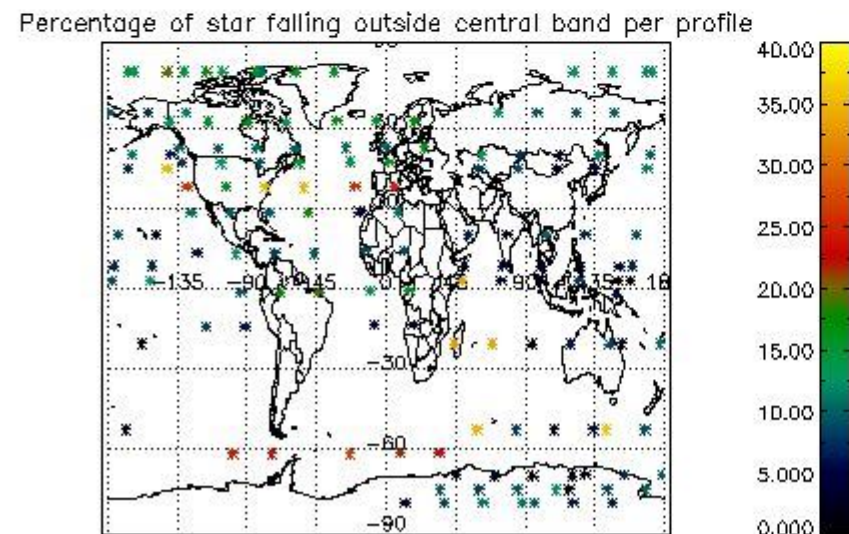

6. Statistics and plot of tangent altitude of the last measurement (DARK & BRIGHT products without errors)

6.1 Statistics on tangent altitude lost:

Statistics	DARK	BRIGHT	TWILIGHT
Mean:	14.460	19.321	NaN
St. deviation:	5.3516	5.2228	NaN
Maximum:	21.760	27.523	NaN
Minimum:	3.3421	3.4044	NaN
Number of data:	32.000	81.000	NaN

6.2 Plot for DARK limb products