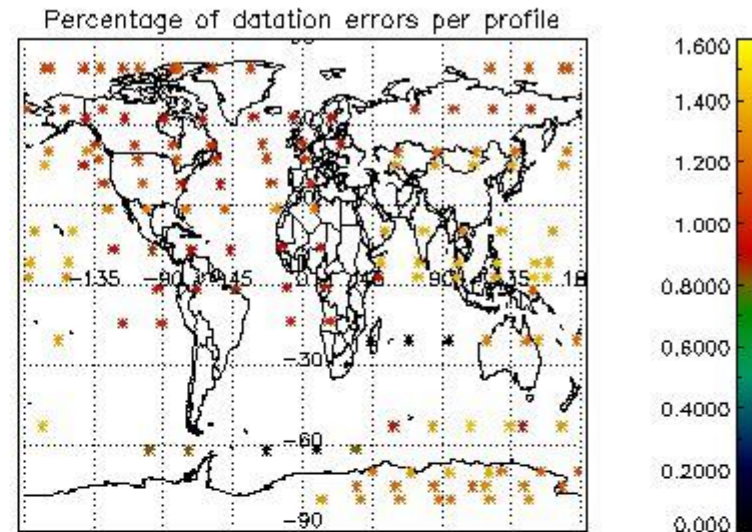

6. Statistics and plot of tangent altitude of the last measurement (DARK & BRIGHT products without errors)

6.1 Statistics on tangent altitude lost:

Statistics	DARK	BRIGHT	TWILIGHT
Mean:	14.460	19.321	NaN
St. deviation:	5.3516	5.2228	NaN
Maximum:	21.760	27.523	NaN
Minimum:	3.3421	3.4044	NaN
Number of data:	32.000	81.000	NaN

6.2 Plot for DARK limb products