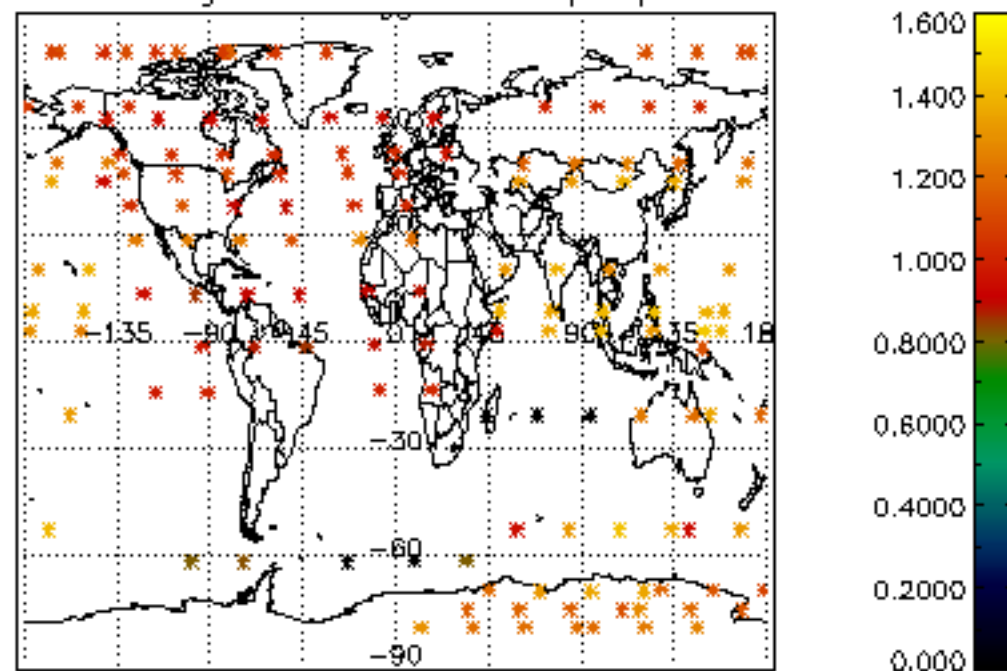

Percentage of datation errors per profile