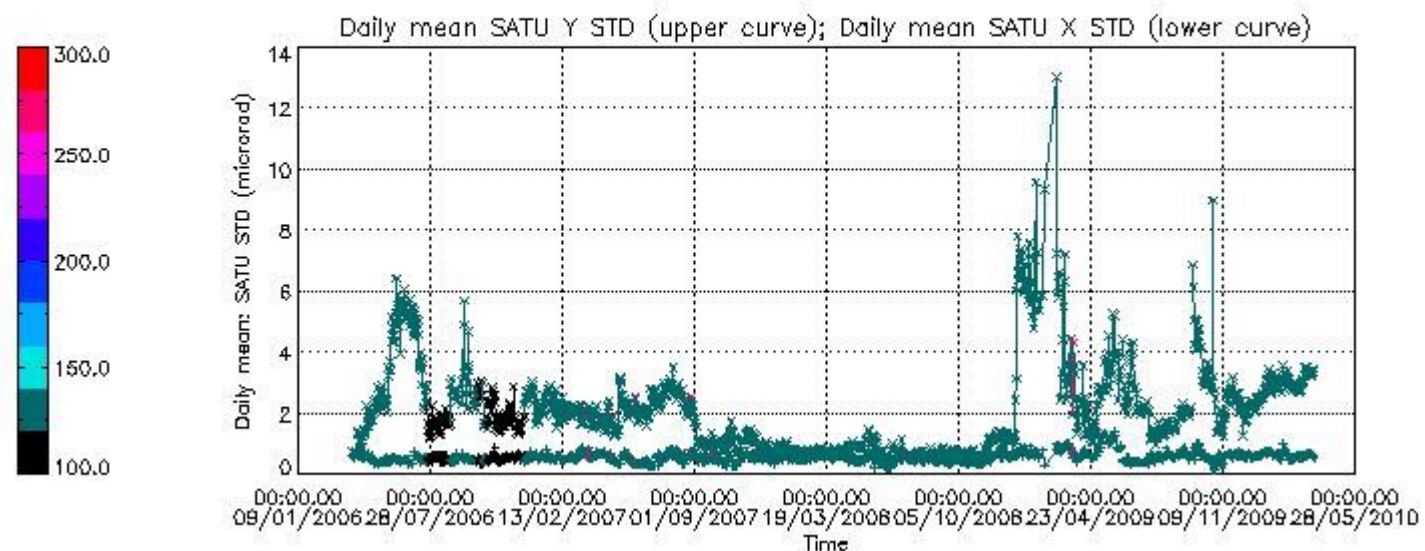

Number of data:	36200.	36200.	75350.	75350.

7.2.2 Trend of daily SATU NEA St. deviation since 1st April 2006 (dark limb)

The long term trend of the SATU 'X' and 'Y' standard deviations should be constant during the whole mission.

The colorbar represents the start tangent altitude (km) of the occultations.

Upper curve: STD of SATU Y axis

Lower curve: STD of SATU X axis

8. Auxiliary Data Files used for the production reported in section 2.4

The number reported in the third column indicates since which file (see list in section 2.4) the corresponding auxiliary file has been used. The fourth column is the date of those product files.

Type	Auxiliary Filename	Used since product	Used since product date
INST_PHYS_CHARACTERISTICS	GOM_INS_AXVIEC20091111_143220_20030716_120000_20500101_000000	1	27-MAR-2010 00:01:59
CALIBRATION_DATABASE	GOM_CAL_AXVIEC20100324_131115_20100322_000000_20500101_000000	1	27-MAR-2010 00:01:59
LEVEL-1B_PROC_CONFIG	GOM_PR1_AXVIEC20091111_145255_20020301_000000_20500101_000000	1	27-MAR-2010 00:01:59
STAR_CATALOGUE	GOM_CAT_AXVIEC20020121_161009_20020101_000000_20200101_000000	1	27-MAR-2010 00:01:59
STELLAR_SPECTRA_DATABANK	GOM_STS_AXVIEC20091111_151504_20020101_160000_20500101_000000	1	27-MAR-2010 00:01:59
ECMWF_FILE	AUX_ECF_AXNECM20100326_054117_20100326_210000_20100327_090000	1	27-MAR-2010 00:01:59
ECMWF_FILE	AUX_ECF_AXNECM20100326_173309_20100327_030000_20100327_150000	47	27-MAR-2010 03:40:22
ECMWF_FILE	AUX_ECA_AXNECM20100327_052117_20100326_210000_20100327_090000	69	27-MAR-2010 05:20:59
ECMWF_FILE	AUX_ECA_AXNECM20100327_172118_20100327_090000_20100327_210000	90	27-MAR-2010 19:34:35
ECMWF_FILE	AUX_ECF_AXNECM20100327_054116_20100327_150000_20100328_030000	106	27-MAR-2010 20:44:32
ECMWF_FILE	AUX_ECF_AXNECM20100327_054116_20100327_210000_20100328_090000	129	27-MAR-2010 22:38:43
OPTIONAL_ECMWF_FILE	MISSING	1	27-MAR-2010 00:01:59
ORBIT_DATA_FILE	AUX_FPO_AXVPDS20100326_121309_20100325_184355_20100404_201008	1	27-MAR-2010 00:01:59
ORBIT_DATA_FILE	DOR_NAV_OPNPDE20100327_021347_000044632088_00060_42198_0042.N1	30	27-MAR-2010 02:17:49
ORBIT_DATA_FILE	DOR_NAV_OPNPDE20100327_033328_000057382088_00061_42199_0043.N1	47	27-MAR-2010 03:40:22
ORBIT_DATA_FILE	AUX_FPO_AXVPDS20100326_121309_20100325_184355_20100404_201008	69	27-MAR-2010 05:20:59
ORBIT_DATA_FILE	DOR_NAV_OPNPDE20100327_193509_000038252088_00071_42209_0045.N1	90	27-MAR-2010 19:34:35
ORBIT_DATA_FILE	DOR_NAV_OPNPDE20100327_203855_000063762088_00071_42209_0046.N1	106	27-MAR-2010 20:44:32
ORBIT_DATA_FILE	DOR_NAV_OPNPDE20100327_223029_000057382088_00072_42210_0047.N1	129	27-MAR-2010 22:38:43