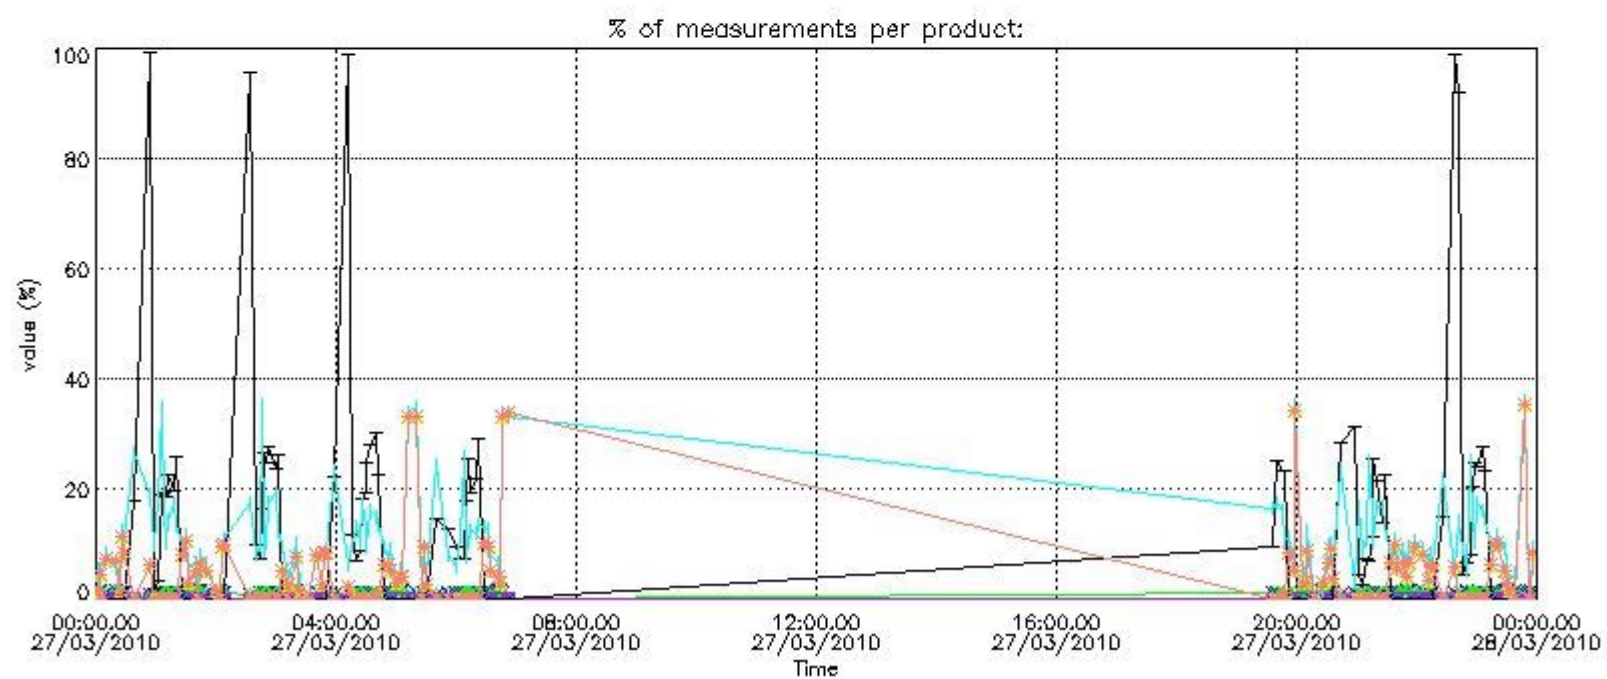

At least one measurement with demodulation flag set:	32.6531 %
Reference spectrum computed from DB:	0.00000 %
Reference spectrum with small number of measurements:	0.00000 %
SATU data not used:	0.00000 %

5.2 Plot quality information per product (time dependant)

5.3 Plot quality information per product (world map)