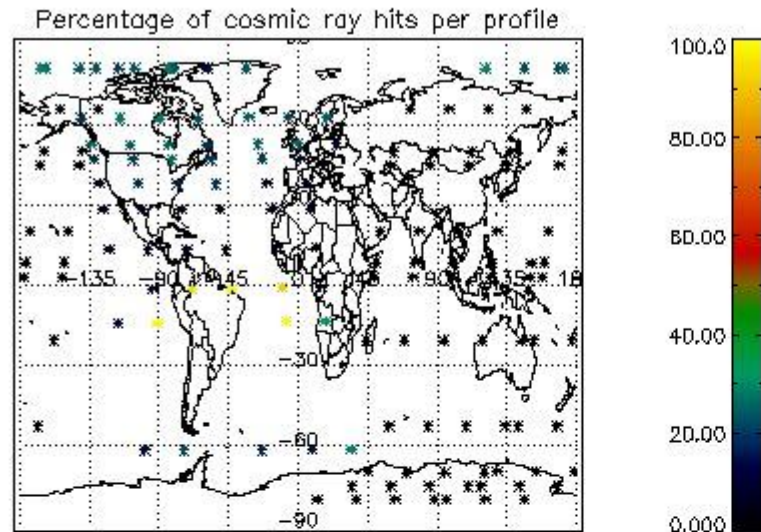

6. Statistics and plot of tangent altitude of the last measurement (DARK & BRIGHT products without errors)

6.1 Statistics on tangent altitude lost:

Statistics	DARK	BRIGHT	TWILIGHT
Mean:	14.460	19.321	NaN
St. deviation:	5.3516	5.2228	NaN
Maximum:	21.760	27.523	NaN
Minimum:	3.3421	3.4044	NaN
Number of data:	32.000	81.000	NaN

6.2 Plot for DARK limb products