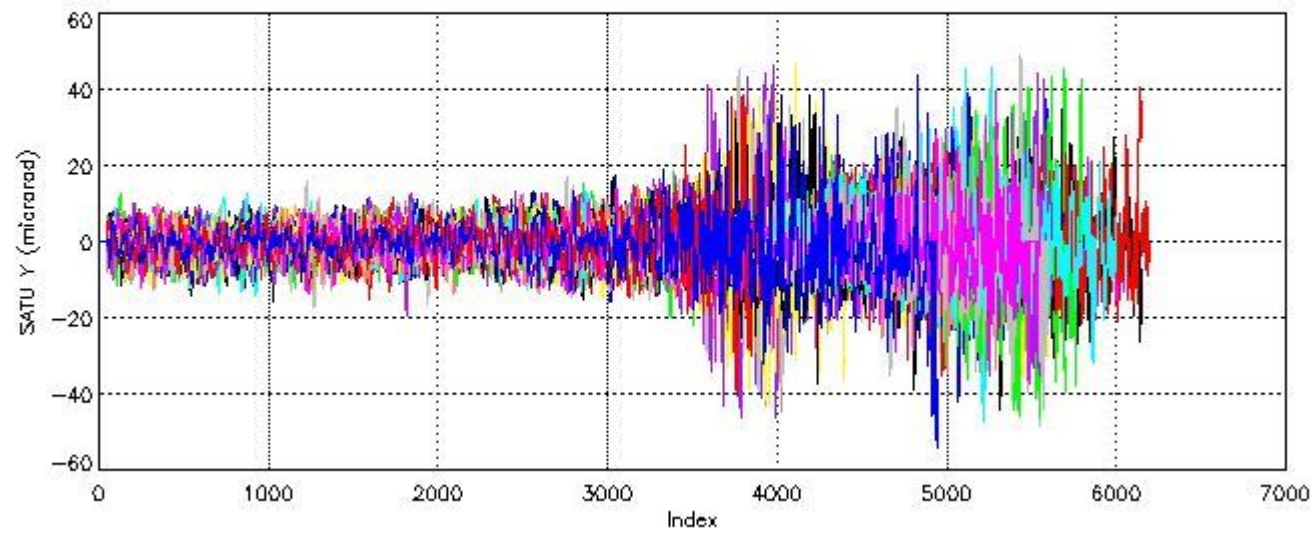

7.2 Statistics on SATU Noise Equivalent Angle (NEA) for DARK (D) and BRIGHT (B) products above 105 kms

The Star Acquisition and Tracking Unit (it is the CCD that tracks the star while it is occulted) Noise Equivalent Angle consists of the statistical angular variation of the SATU data above the atmosphere.

Statistics (in microradians) above 105 km are computed for every occultation, giving four values per occultation: one in the 'X' direction and one in the 'Y' direction for dark and bright limbs. A mean value per day in every direction and limb is calculated and monitored in order to assess instrument performance in terms of star pointing.

7.2.1 SATU NEA Statistics (table)

Statistics	SATU X (D)	SATU Y (D)	SATU X (B)	SATU Y (B)
Mean:	0.23297	-0.44759	0.14349	-0.51738
St. deviation:	0.54385	3.3457	0.75477	3.1437
Maximum:	5.8000	12.800	5.1000	14.100
Minimum:	-2.9000	-15.700	-4.9000	-15.700