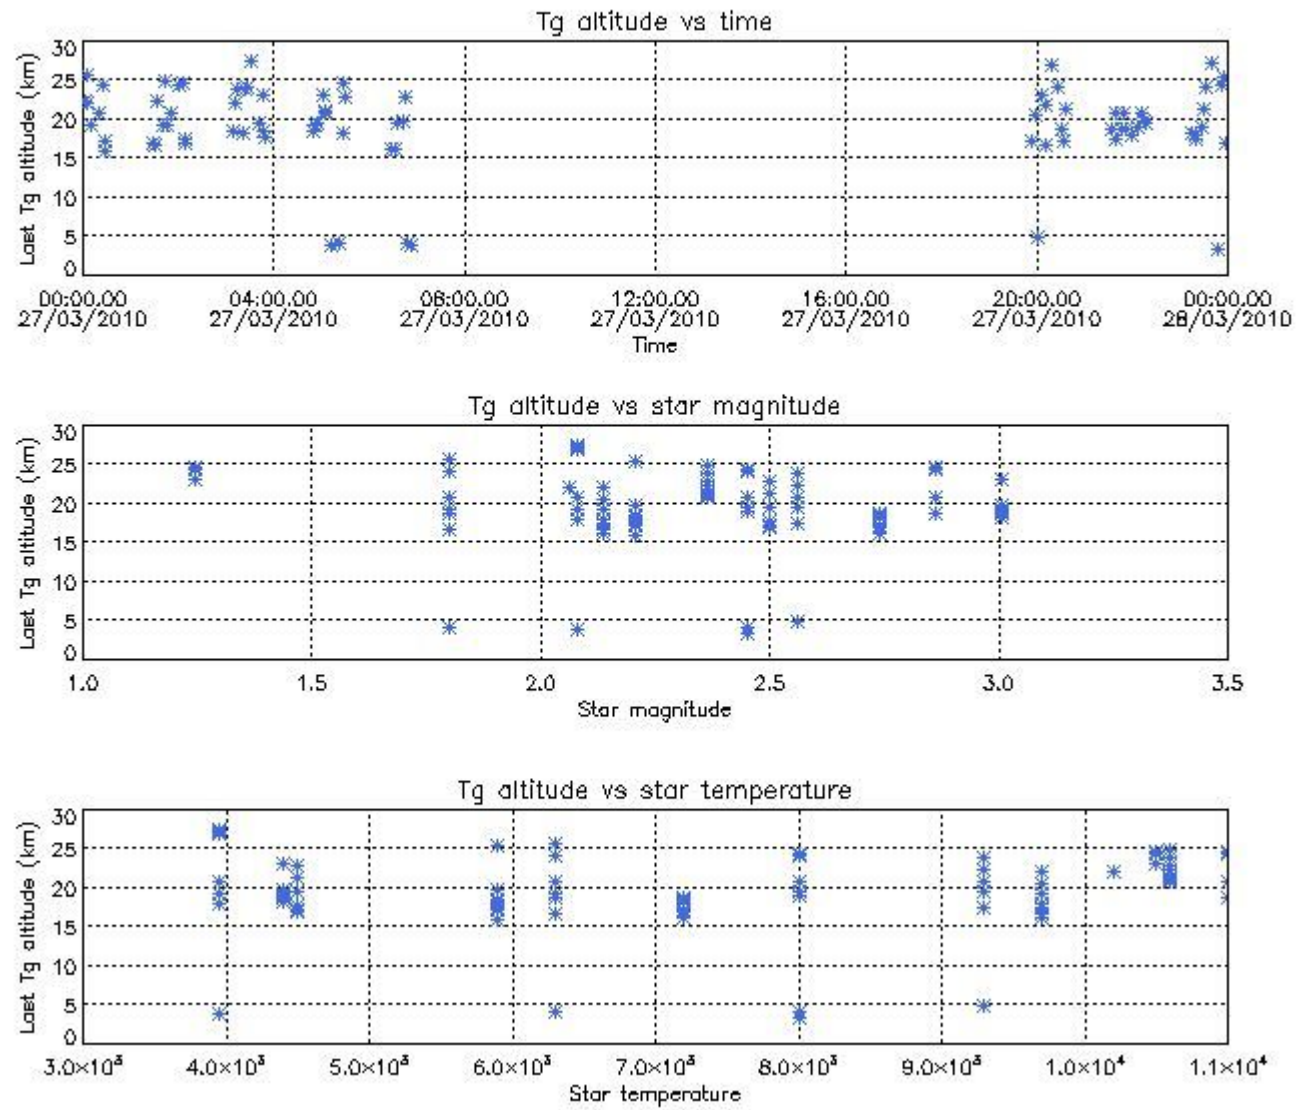

5.2 Plot quality information per product (time dependant)

5.3 Plot quality information per product (world map)

6. Statistics and plot of tangent altitude of the last measurement (DARK & BRIGHT products without errors)

6.1 Statistics on tangent altitude lost:

Statistics	DARK	BRIGHT	TWILIGHT
Mean:	14.460	19.321	NaN
St. deviation:	5.3516	5.2228	NaN
Maximum:	21.760	27.523	NaN
Minimum:	3.3421	3.4044	NaN
Number of data:	32.000	81.000	NaN

6.2 Plot for DARK limb products

Tangent altitude at which the star is lost

6.3 Plot for BRIGHT limb products

Tangent altitude at which the star is lost

7. Star Acquisition and Tracking Unit (SATU)

The Star Acquisition and Tracking Unit (SATU) analyses the position of the tracked star beam collected by the GOMOS telescope and deflected by the optical beam dispatcher. The main function of the SATU is to detect a star, provide its image position to the science data electronics and to help the pointing function to keep the star image at a fixed position. In tracking mode the SATU data is recorded with a frequency of 100 Hz.