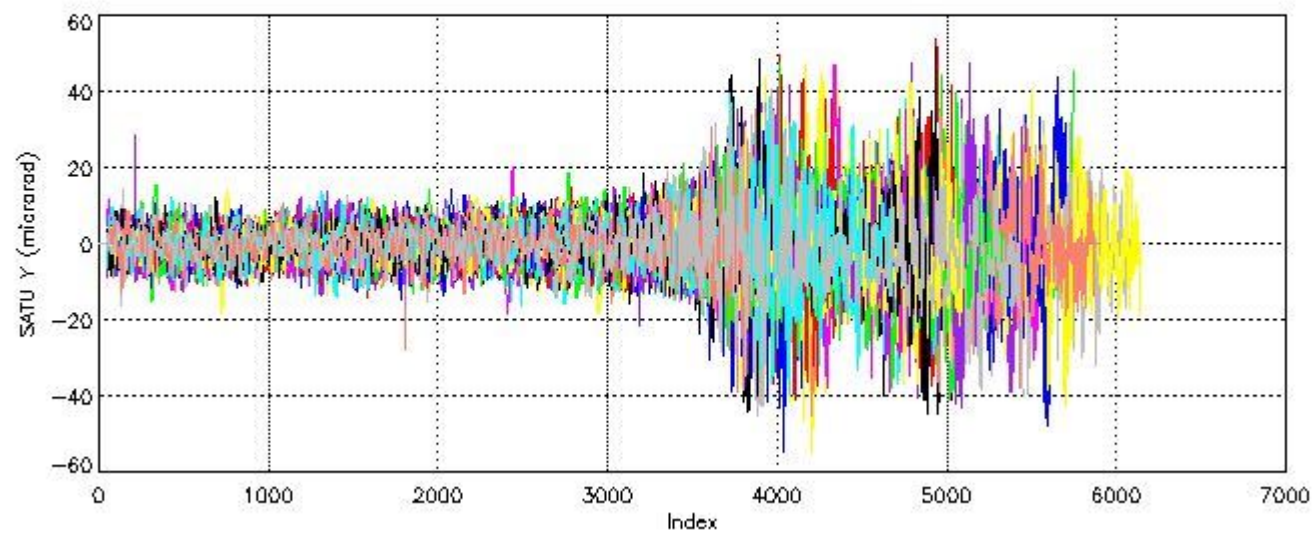

7.2 Statistics on SATU Noise Equivalent Angle (NEA) for DARK (D) and BRIGHT (B) products above 105 kms

The Star Acquisition and Tracking Unit (it is the CCD that tracks the star while it is occulted) Noise Equivalent Angle consists of the statistical angular variation of the SATU data above the atmosphere.

Statistics (in microradians) above 105 km are computed for every occultation, giving four values per occultation: one in the 'X' direction and one in the 'Y' direction for dark and bright limbs. A mean value per day in every direction and limb is calculated and monitored in order to assess instrument performance in terms of star pointing.

7.2.1 SATU NEA Statistics (table)

Statistics	SATU X (D)	SATU Y (D)	SATU X (B)	SATU Y (B)
Mean:	0.19310	-0.33393	0.15539	-0.40526
St. deviation:	0.61751	3.3511	0.73119	3.0018
Maximum:	12.500	28.500	4.2000	11.600
Minimum:	-5.0000	-18.200	-5.6000	-17.400