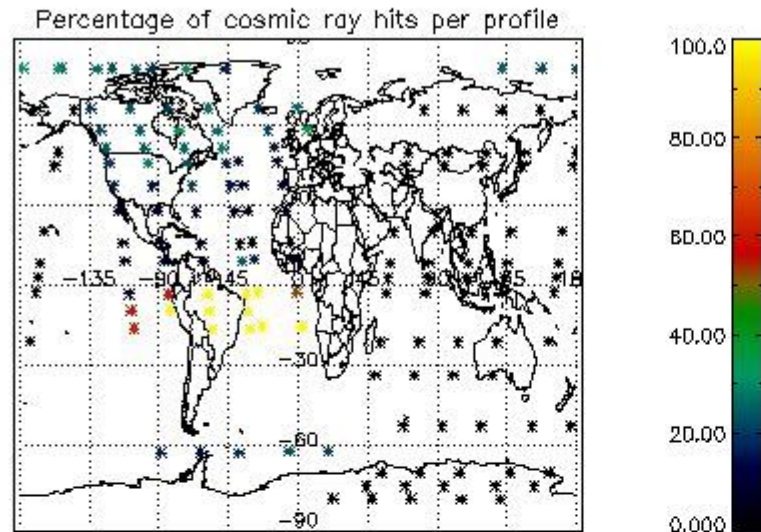

6. Statistics and plot of tangent altitude of the last measurement (DARK & BRIGHT products without errors)

6.1 Statistics on tangent altitude lost:

Statistics	DARK	BRIGHT	TWILIGHT
Mean:	15.669	19.627	NaN
St. deviation:	5.8285	5.3881	NaN
Maximum:	23.158	29.139	NaN
Minimum:	3.3823	3.5119	NaN
Number of data:	39.000	72.000	NaN

6.2 Plot for DARK limb products