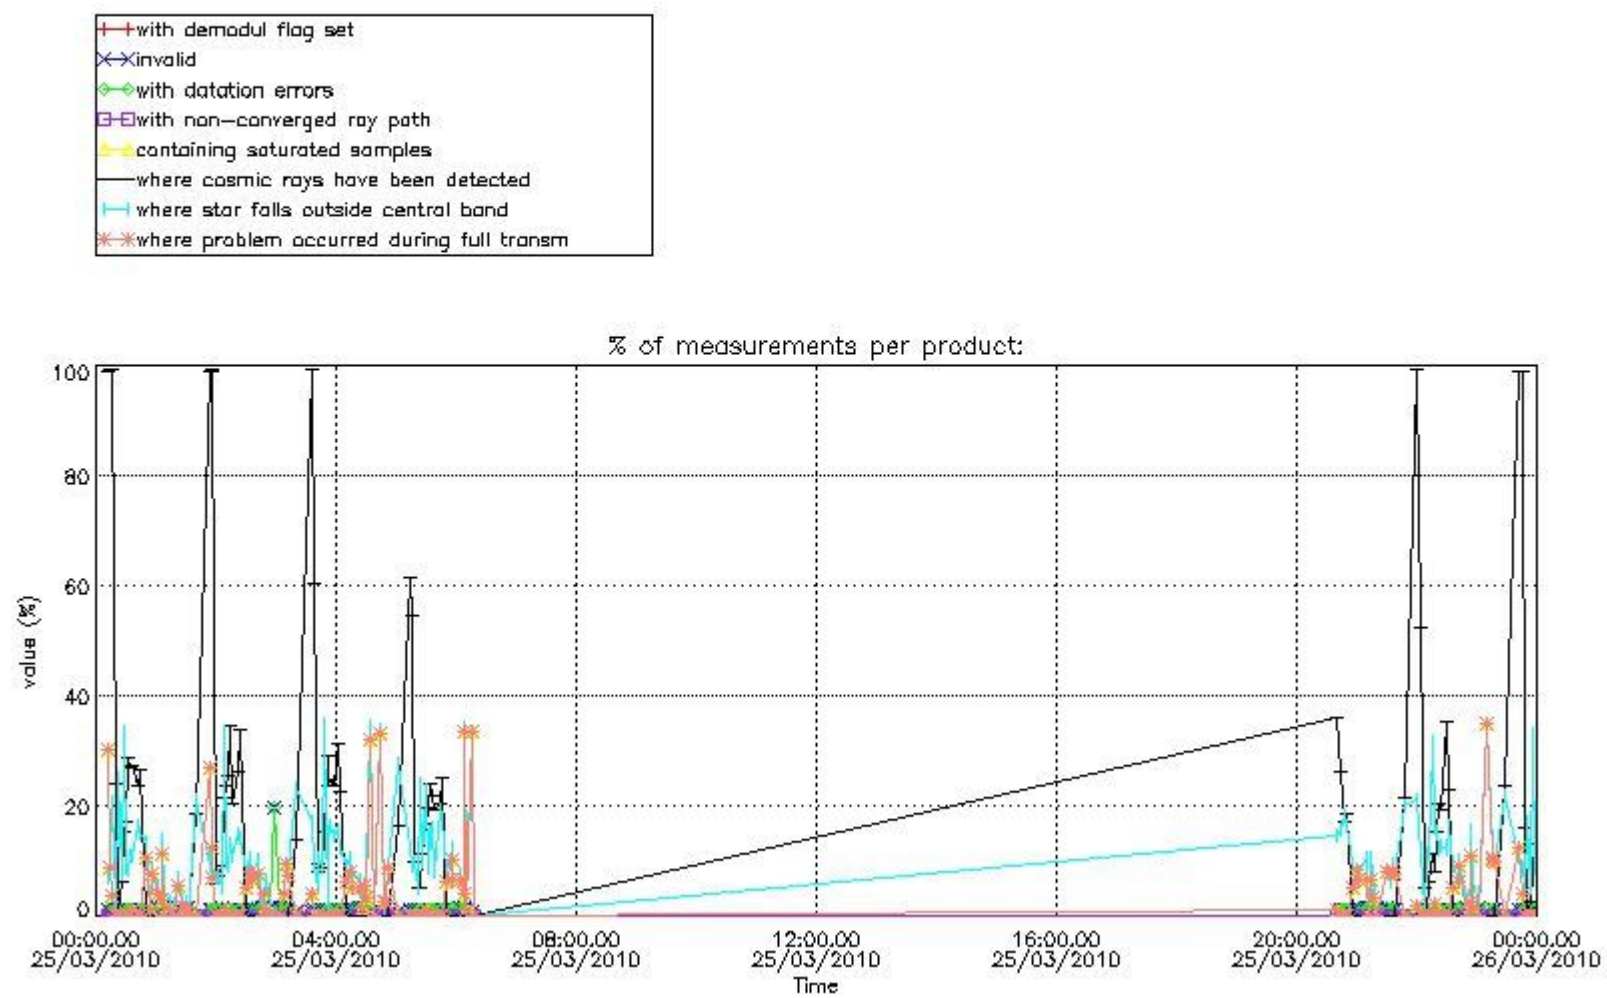

At least one measurement with demodulation flag set:	32.4503 %
Reference spectrum computed from DB:	0.00000 %
Reference spectrum with small number of measurements:	0.00000 %
SATU data not used:	0.00000 %

5.2 Plot quality information per product (time dependant)

5.3 Plot quality information per product (world map)