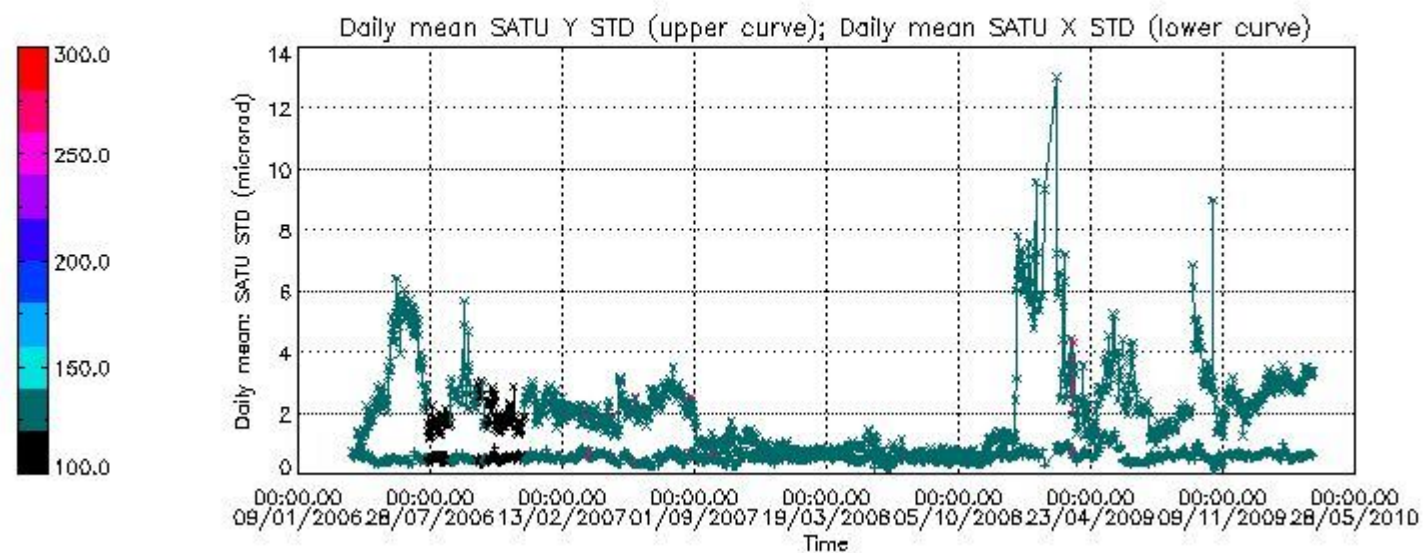

Number of data:	43250.	43250.	69750.	69750.

7.2.2 Trend of daily SATU NEA St. deviation since 1st April 2006 (dark limb)

The long term trend of the SATU 'X' and 'Y' standard deviations should be constant during the whole mission.

The colorbar represents the start tangent altitude (km) of the occultations.

Upper curve: STD of SATU Y axis

Lower curve: STD of SATU X axis

8. Auxiliary Data Files used for the production reported in section 2.4

The number reported in the third column indicates since which file (see list in section 2.4) the corresponding auxiliary file has been used. The fourth column is the date of those product files.

Type	Auxiliary Filename	Used since product	Used since product date
INST_PHYS_CHARACTERISTICS	GOM_INS_AXVIEC20091111_143220_20030716_120000_20500101_000000	1	25-MAR-2010 00:12:46
CALIBRATION_DATABASE	GOM_CAL_AXVIEC20100324_131115_20100322_000000_20500101_000000	1	25-MAR-2010 00:12:46
LEVEL-1B_PROC_CONFIG	GOM_PR1_AXVIEC20091111_145255_20020301_000000_20500101_000000	1	25-MAR-2010 00:12:46
STAR_CATALOGUE	GOM_CAT_AXVIEC20020121_161009_20020101_000000_20200101_000000	1	25-MAR-2010 00:12:46
STELLAR_SPECTRA_DATABANK	GOM_STS_AXVIEC20091111_151504_20020101_160000_20500101_000000	1	25-MAR-2010 00:12:46
ECMWF_FILE	AUX_ECF_AXNECM20100324_054117_20100324_210000_20100325_090000	1	25-MAR-2010 00:12:46
ECMWF_FILE	AUX_ECA_AXNECM20100325_052117_20100324_210000_20100325_090000	76	25-MAR-2010 04:43:37
ECMWF_FILE	AUX_ECF_AXNECM20100325_052118_20100325_150000_20100326_030000	103	25-MAR-2010 20:40:55
ECMWF_FILE	AUX_ECF_AXNECM20100325_052118_20100325_210000_20100326_090000	120	25-MAR-2010 22:00:47
OPTIONAL_ECMWF_FILE	MISSING	1	25-MAR-2010 00:12:46
ORBIT_DATA_FILE	DOR_NAV_OPNPDE20100325_000113_000057382088_00030_42168_0027.N1	1	25-MAR-2010 00:12:46
ORBIT_DATA_FILE	DOR_NAV_OPNPDE20100325_014210_000041442088_00031_42169_0028.N1	28	25-MAR-2010 01:53:23
ORBIT_DATA_FILE	DOR_NAV_OPNPDE20100325_025633_000057382088_00032_42170_0029.N1	49	25-MAR-2010 02:57:36
ORBIT_DATA_FILE	DOR_NAV_OPNPDE20100325_043730_000057382088_00033_42171_0030.N1	76	25-MAR-2010 04:43:37
ORBIT_DATA_FILE	DOR_NAV_OPNPDE20100325_203911_000038252088_00043_42181_0031.N1	103	25-MAR-2010 20:40:55
ORBIT_DATA_FILE	AUX_FPO_AXVPDS20100325_160850_20100324_191532_20100403_204145	120	25-MAR-2010 22:00:47
ORBIT_DATA_FILE	DOR_NAV_OPNPDE20100325_233431_000054192088_00044_42182_0033.N1	145	25-MAR-2010 23:41:25