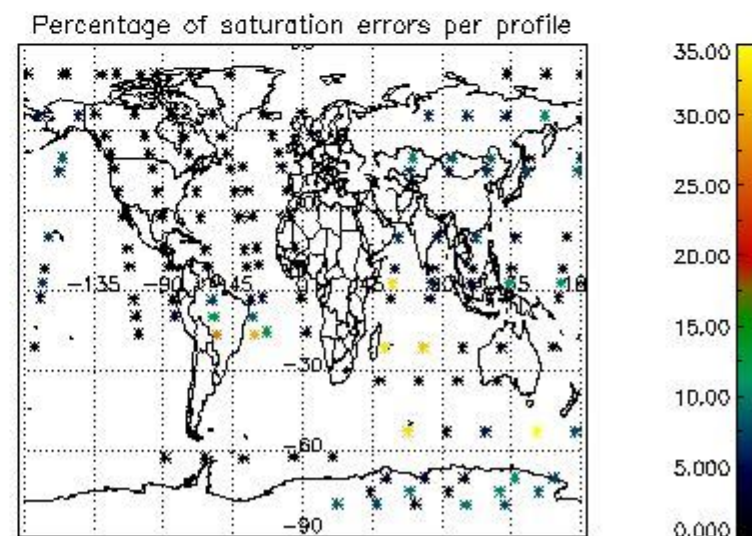

## 5. Demodulation flag and quality information monitoring

In this section it is presented the modulation information extracted from the pcd (product confidence data) at measurement level and information extracted from the Quality Summary dataset. Only products without errors (error flag in the MPH set to "0") are used.

### 5.1 Percentage of products during reporting period with:

At least one measurement with demodulation flag set:	32.4503 %
Reference spectrum computed from DB:	0.00000 %
Reference spectrum with small number of measurements:	0.00000 %
SATU data not used:	0.00000 %

5.2 Plot quality information per product (time dependant)

5.3 Plot quality information per product (world map)