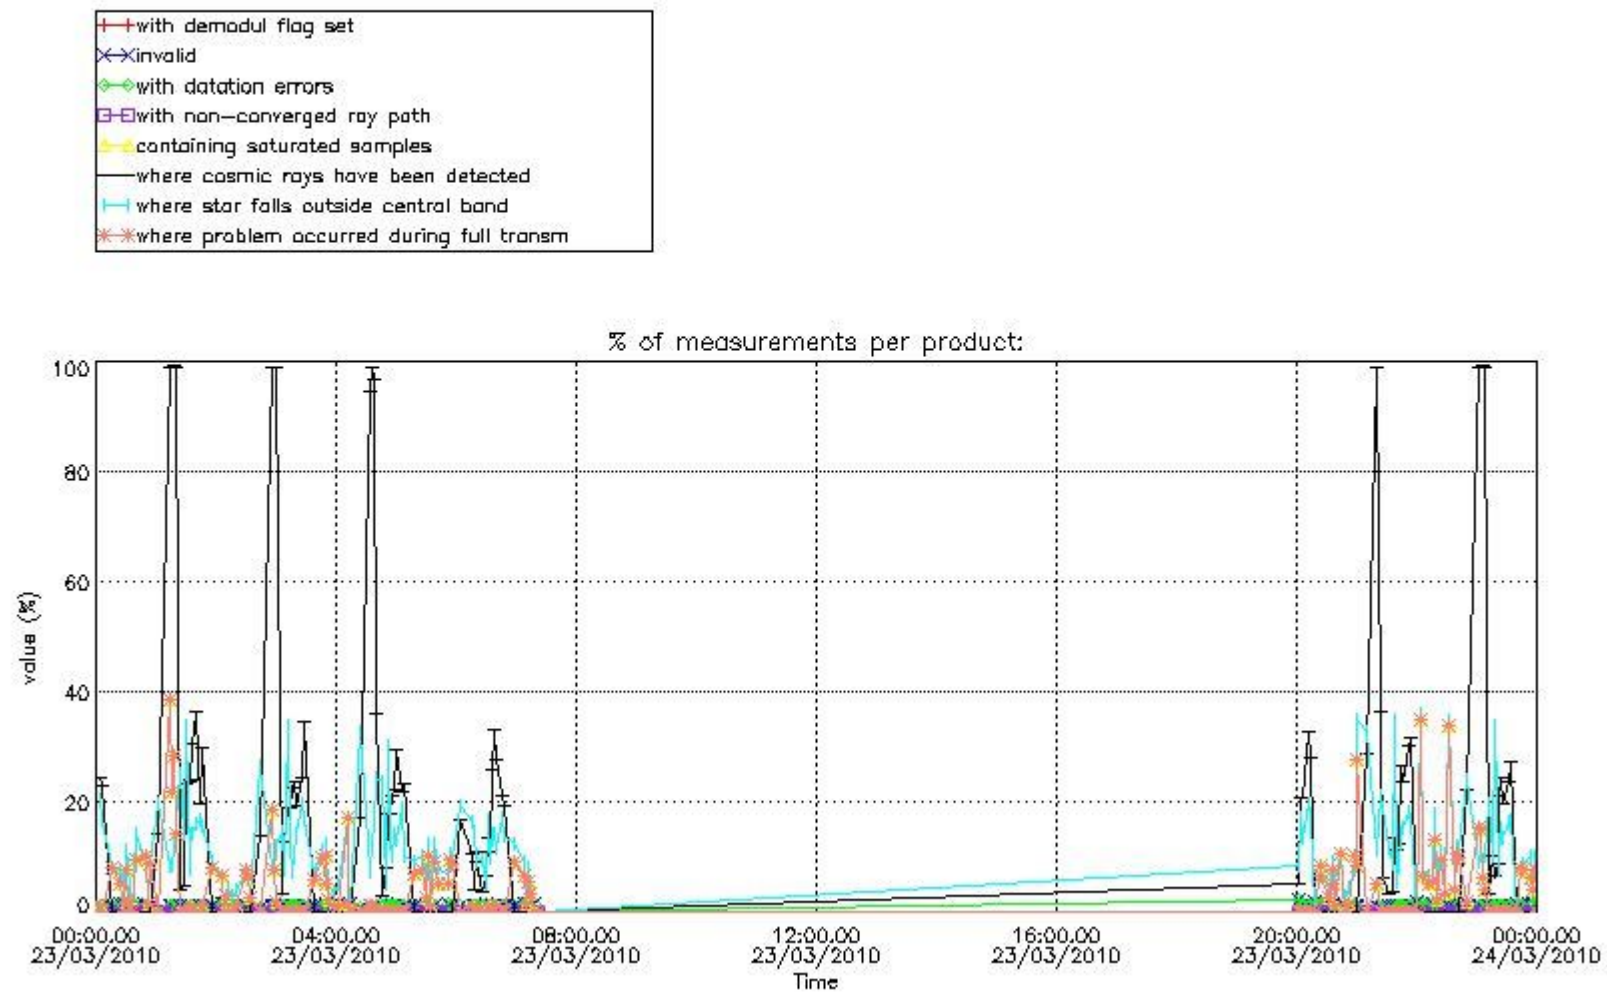

In this section it is presented the modulation information extracted from the pcd (product confidence data) at measurement level and information extracted from the Quality Summary dataset. Only products without errors (error flag in the MPH set to "0") are used.

5.1 Percentage of products during reporting period with:

At least one measurement with demodulation flag set:	35.5030 %
Reference spectrum computed from DB:	0.00000 %
Reference spectrum with small number of measurements:	0.00000 %
SATU data not used:	0.00000 %

5.2 Plot quality information per product (time dependant)

5.3 Plot quality information per product (world map)