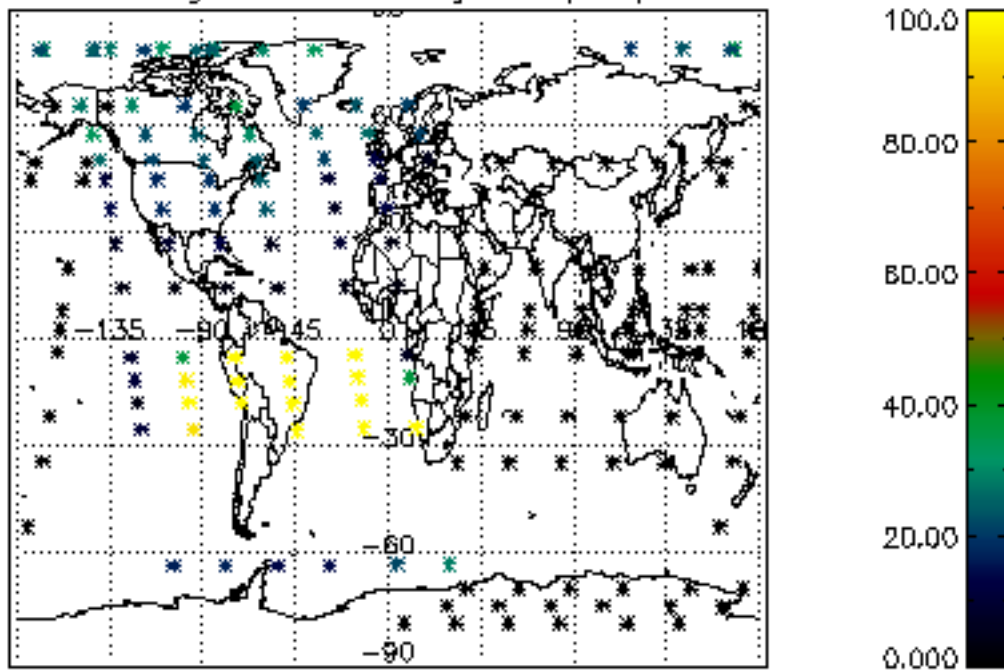

Percentage of cosmic ray hits per profile