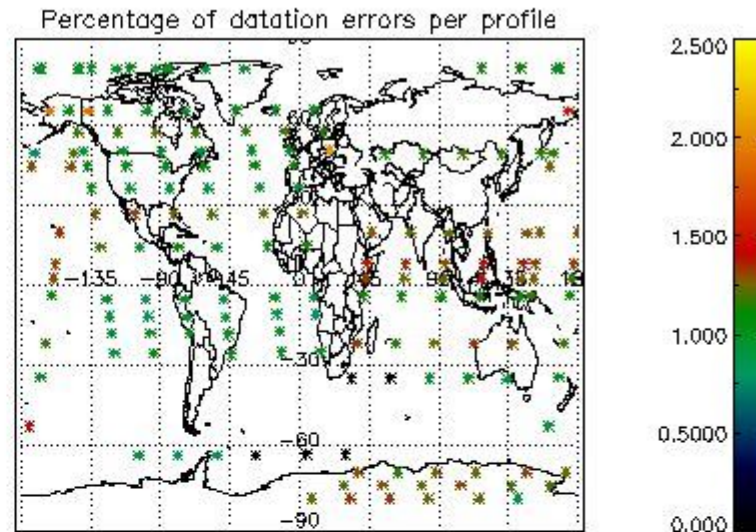

6. Statistics and plot of tangent altitude of the last measurement (DARK & BRIGHT products without errors)

6.1 Statistics on tangent altitude lost:

Statistics	DARK	BRIGHT	TWILIGHT
Mean:	15.041	19.720	NaN
St. deviation:	5.1740	4.3798	NaN
Maximum:	21.590	27.762	NaN
Minimum:	3.1411	3.7310	NaN
Number of data:	44.000	77.000	NaN

6.2 Plot for DARK limb products