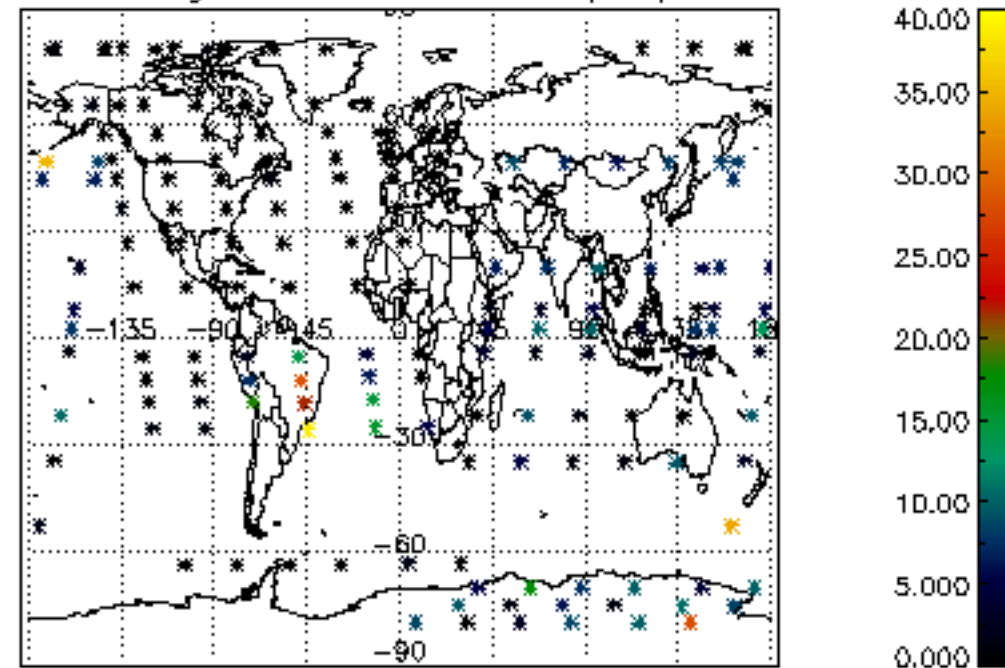

Percentage of cosmic ray hits per profile

Percentage of datation errors per profile

Percentage of star falling outside central band per profile

Percentage of saturation errors per profile

Tangent altitude at which the star is lost