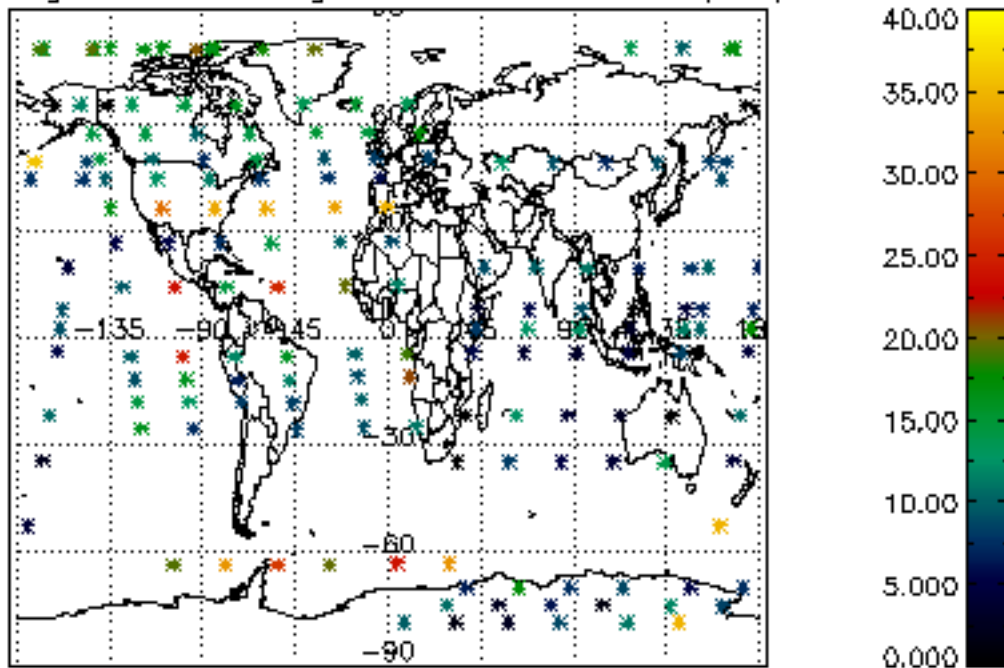

Percentage of star falling outside central band per profile