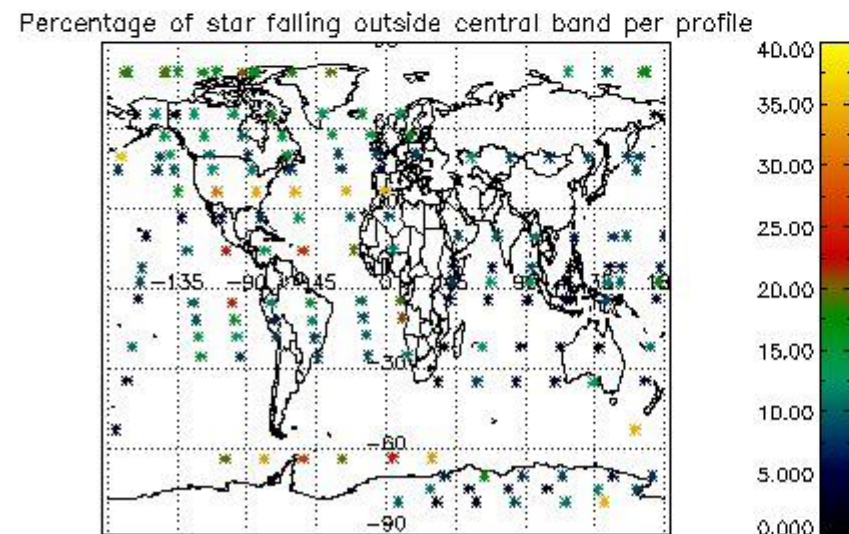

6. Statistics and plot of tangent altitude of the last measurement (DARK & BRIGHT products without errors)

6.1 Statistics on tangent altitude lost:

Statistics	DARK	BRIGHT	TWILIGHT
Mean:	15.041	19.720	NaN
St. deviation:	5.1740	4.3798	NaN
Maximum:	21.590	27.762	NaN
Minimum:	3.1411	3.7310	NaN
Number of data:	44.000	77.000	NaN

6.2 Plot for DARK limb products