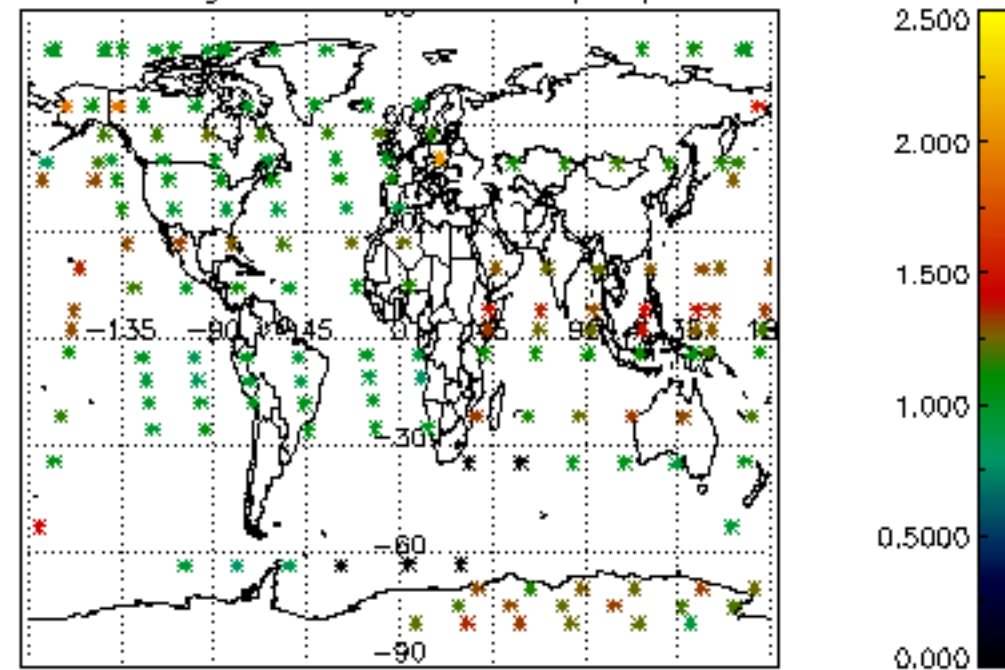

Percentage of datation errors per profile