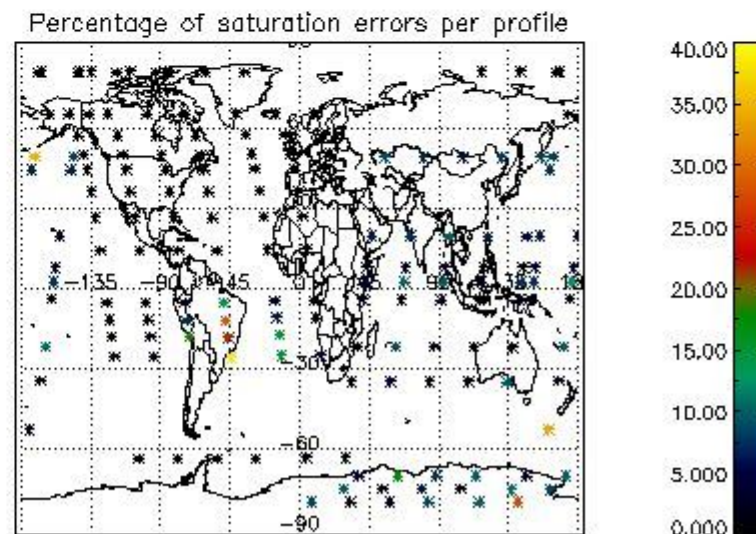

6. Statistics and plot of tangent altitude of the last measurement (DARK & BRIGHT products without errors)

6.1 Statistics on tangent altitude lost:

Statistics	DARK	BRIGHT	TWILIGHT
Mean:	15.041	19.720	NaN
St. deviation:	5.1740	4.3798	NaN
Maximum:	21.590	27.762	NaN
Minimum:	3.1411	3.7310	NaN
Number of data:	44.000	77.000	NaN

6.2 Plot for DARK limb products