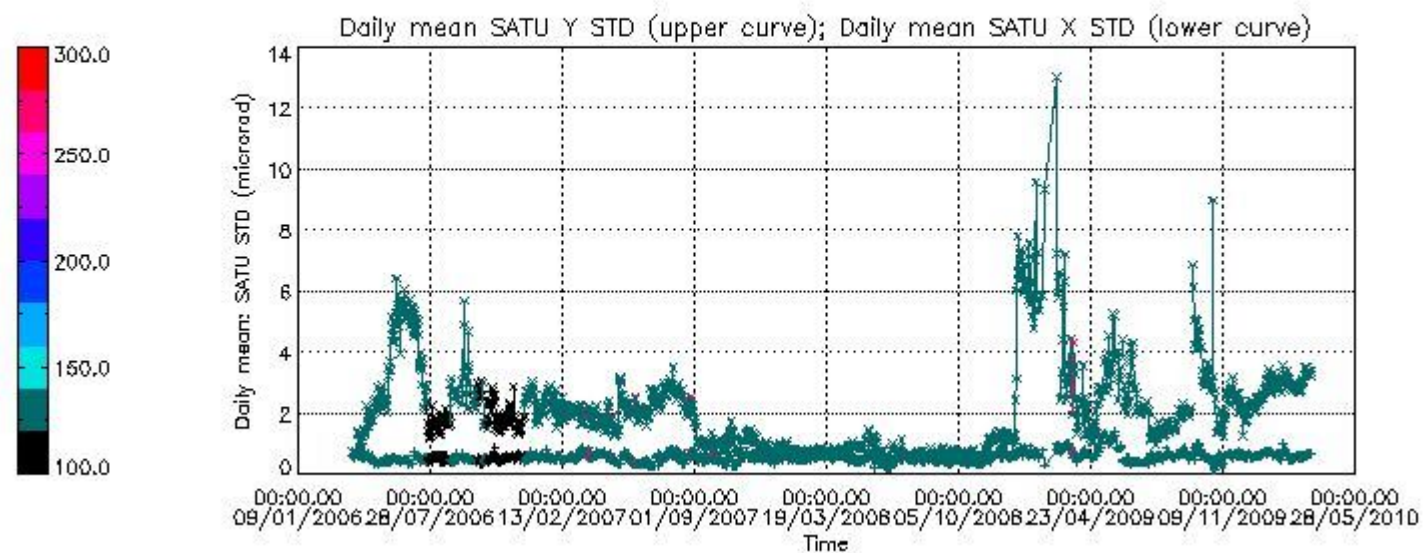

Number of data:	47750.	47750.	74500.	74500.

7.2.2 Trend of daily SATU NEA St. deviation since 1st April 2006 (dark limb)

The long term trend of the SATU 'X' and 'Y' standard deviations should be constant during the whole mission.

The colorbar represents the start tangent altitude (km) of the occultations.

Upper curve: STD of SATU Y axis

Lower curve: STD of SATU X axis

8. Auxiliary Data Files used for the production reported in section 2.4

The number reported in the third column indicates since which file (see list in section 2.4) the corresponding auxiliary file has been used. The fourth column is the date of those product files.

Type	Auxiliary Filename	Used since product	Used since product date
INST_PHYS_CHARACTERISTICS	GOM_INS_AXVIEC20091111_143220_20030716_120000_20500101_000000	1	23-MAR-2010 00:03:50
CALIBRATION_DATABASE	GOM_CAL_AXVIEC20100317_084501_20100315_000000_20500101_000000	1	23-MAR-2010 00:03:50
LEVEL-1B_PROC_CONFIG	GOM_PR1_AXVIEC20091111_145255_20020301_000000_20500101_000000	1	23-MAR-2010 00:03:50
STAR_CATALOGUE	GOM_CAT_AXVIEC20020121_161009_20020101_000000_20200101_000000	1	23-MAR-2010 00:03:50
STELLAR_SPECTRA_DATABANK	GOM_STS_AXVIEC20091111_151504_20020101_160000_20500101_000000	1	23-MAR-2010 00:03:50
ECMWF_FILE	AUX_ECF_AXNECM20100322_054118_20100322_210000_20100323_090000	1	23-MAR-2010 00:03:50
ECMWF_FILE	AUX_ECF_AXNECM20100322_172118_20100323_030000_20100323_150000	52	23-MAR-2010 03:49:11
ECMWF_FILE	AUX_ECA_AXNECM20100323_052115_20100322_210000_20100323_090000	81	23-MAR-2010 05:52:00
ECMWF_FILE	AUX_ECF_AXNECM20100323_052116_20100323_150000_20100324_030000	105	23-MAR-2010 20:01:21
ECMWF_FILE	AUX_ECF_AXNECM20100323_052116_20100323_210000_20100324_090000	124	23-MAR-2010 21:20:46
OPTIONAL_ECMWF_FILE	MISSING	1	23-MAR-2010 00:03:50
ORBIT_DATA_FILE	DOR_NAV_OPNPDE20100322_232418_000057382088_00001_42139_0014.N1	1	23-MAR-2010 00:03:50
ORBIT_DATA_FILE	DOR_NAV_OPNPDE20100323_010515_000092452088_00002_42140_0015.N1	14	23-MAR-2010 01:13:22
ORBIT_DATA_FILE	AUX_FPO_AXVPDS20100322_110117_20100321_190947_20100331_203601	52	23-MAR-2010 03:49:11
ORBIT_DATA_FILE	DOR_NAV_OPNPDE20100323_054132_000057382088_00005_42143_0017.N1	81	23-MAR-2010 05:52:00
ORBIT_DATA_FILE	DOR_NAV_OPNPDE20100323_195657_000041442088_00014_42152_0018.N1	105	23-MAR-2010 20:01:21
ORBIT_DATA_FILE	DOR_NAV_OPNPDE20100323_211120_000057382088_00014_42152_0019.N1	124	23-MAR-2010 21:20:46
ORBIT_DATA_FILE	DOR_NAV_OPNPDE20100323_225217_000057382088_00015_42153_0020.N1	150	23-MAR-2010 23:01:22