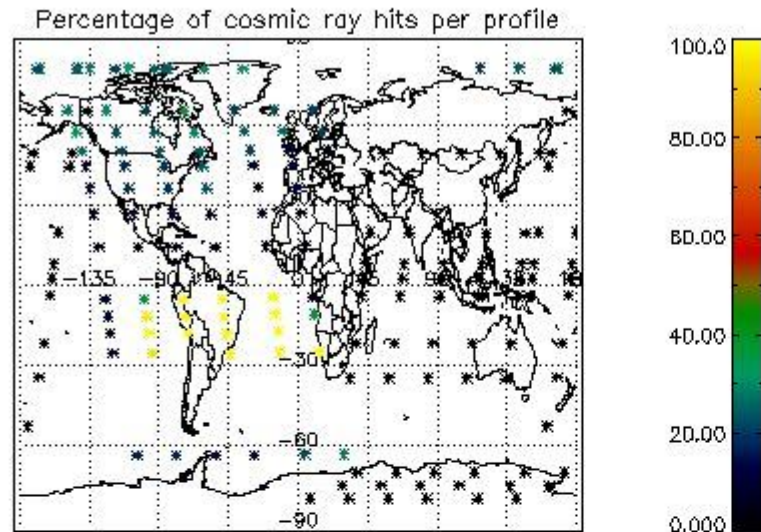

6. Statistics and plot of tangent altitude of the last measurement (DARK & BRIGHT products without errors)

6.1 Statistics on tangent altitude lost:

Statistics	DARK	BRIGHT	TWILIGHT
Mean:	15.041	19.720	NaN
St. deviation:	5.1740	4.3798	NaN
Maximum:	21.590	27.762	NaN
Minimum:	3.1411	3.7310	NaN
Number of data:	44.000	77.000	NaN

6.2 Plot for DARK limb products