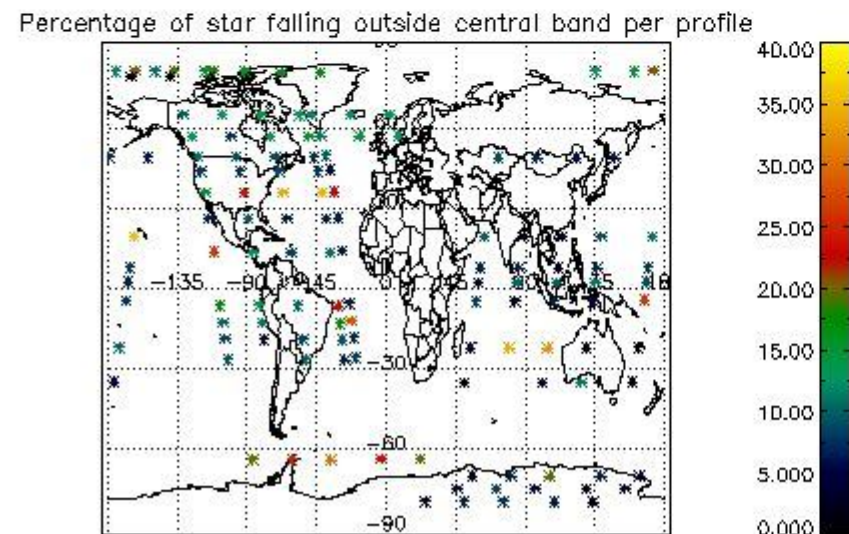

6. Statistics and plot of tangent altitude of the last measurement (DARK & BRIGHT products without errors)

6.1 Statistics on tangent altitude lost:

Statistics	DARK	BRIGHT	TWILIGHT
Mean:	16.350	19.638	NaN
St. deviation:	4.7599	4.7081	NaN
Maximum:	20.242	27.469	NaN
Minimum:	3.2991	3.6059	NaN
Number of data:	38.000	56.000	NaN

6.2 Plot for DARK limb products