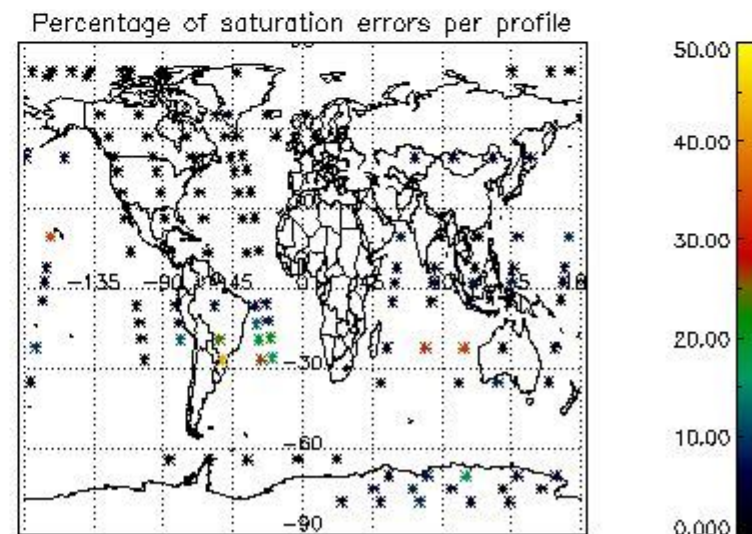

6. Statistics and plot of tangent altitude of the last measurement (DARK & BRIGHT products without errors)

6.1 Statistics on tangent altitude lost:

Statistics	DARK	BRIGHT	TWILIGHT
Mean:	16.350	19.638	NaN
St. deviation:	4.7599	4.7081	NaN
Maximum:	20.242	27.469	NaN
Minimum:	3.2991	3.6059	NaN
Number of data:	38.000	56.000	NaN

6.2 Plot for DARK limb products