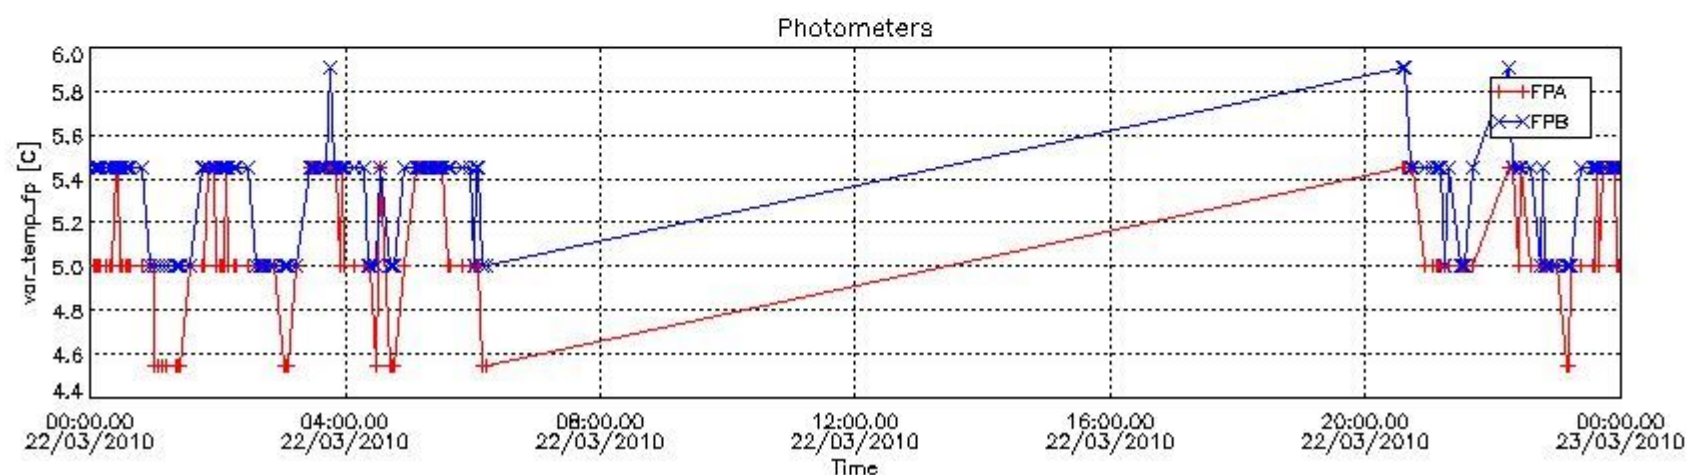

128	GOM_TRA_1PNPDE20100322_233827_000000482088_00001_42139_8428.N1	22-MAR-2010 23:38:27	Dark	48.000	38	20Eps Sgr	1.8360	11000.	96	42139	No
129	GOM_TRA_1PNPDE20100322_234356_000000412088_00002_42140_8429.N1	22-MAR-2010 23:43:56	Dark	41.000	141	Bet Ara	2.8400	4600.0	82	42140	No
130	GOM_TRA_1PNPDE20100322_234725_000000392088_00002_42140_8430.N1	22-MAR-2010 23:47:25	Dark	39.000	134	Bet TrA	2.8100	6600.0	78	42140	No
131	GOM_TRA_1PNPDE20100322_235008_000000482088_00002_42140_8431.N1	22-MAR-2010 23:50:08	Dark	48.000	4	Alp1Cen	-0.010000	5800.0	96	42140	No
132	GOM_TRA_1PNPDE20100322_235227_000000462088_00002_42140_8432.N1	22-MAR-2010 23:52:27	Dark	45.500	78	Alp Lup	2.3040	28000.	91	42140	No
133	GOM_TRA_1PNPDE20100322_235400_000000512088_00002_42140_8433.N1	22-MAR-2010 23:54:00	Straylight	51.000	81	Eta Cen	2.3560	28000.	102	42140	No
134	GOM_TRA_1PNPDE20100322_235606_000000412088_00002_42140_8434.N1	22-MAR-2010 23:56:06	Straylight	41.000	64	Gam Cen	2.2000	10600.	82	42140	No
135	GOM_TRA_1PNPDE20100322_235829_000000482088_00002_42140_8435.N1	22-MAR-2010 23:58:29	Straylight	48.000	123	lot Cen	2.7500	10200.	96	42140	No

3. Plot of GOMOS spectrometers and photometers temperatures from level 1b data

4. Overview of dark signal processing per product

The Dark Charge (DC) is a temperature-dependant signal added to the useful measurements and it is therefore subtracted from them during the processing. There are two phenomena that produce a continuous increase of the DC: the "hot pixels" (a pixel is "hot" when its DC exceeds by a significant amount its value measured on ground at the same temperature) and the "Random Telegraphic Signal" (abrupt change positive or negative of the CCD pixel signal, random in time, affecting only the DC part of the signal and not the photon generated signal).

In this section a list of products that did not use the Dark Sky Area (DSA) observation for the DC computation is given. It is also provided the mean DC plot per product for dark limb products with no error flag set.

4.1 These products did not use the DSA observation for DC computation:

Product name	DC information
GOM_TRA_1PNPDE20100322_203454_000000432087_00501_42138_8384.N1	DC map used
GOM_TRA_1PNPDE20100322_203716_000000492087_00501_42138_8385.N1	DC map used