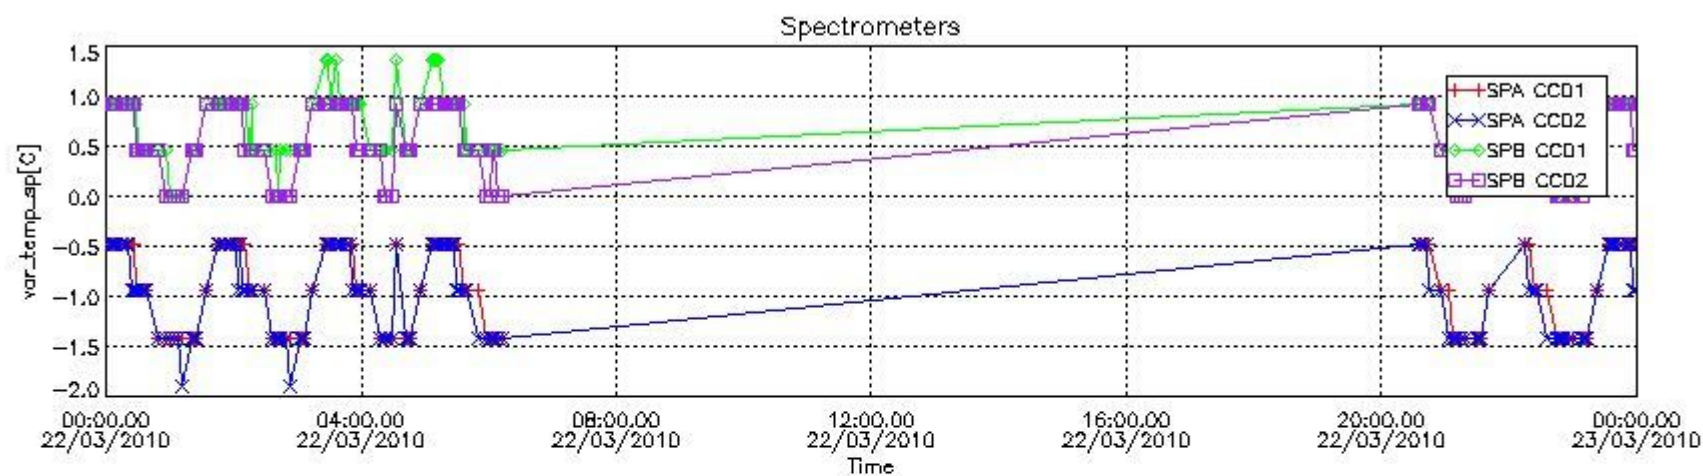

128	GOM_TRA_1PNPDE20100322_233827_000000482088_00001_42139_8428.N1	22-MAR-2010 23:38:27	Dark	48.000	38	20Eps Sgr	1.8360	11000.	96	42139	No
129	GOM_TRA_1PNPDE20100322_234356_000000412088_00002_42140_8429.N1	22-MAR-2010 23:43:56	Dark	41.000	141	Bet Ara	2.8400	4600.0	82	42140	No
130	GOM_TRA_1PNPDE20100322_234725_000000392088_00002_42140_8430.N1	22-MAR-2010 23:47:25	Dark	39.000	134	Bet TrA	2.8100	6600.0	78	42140	No
131	GOM_TRA_1PNPDE20100322_235008_000000482088_00002_42140_8431.N1	22-MAR-2010 23:50:08	Dark	48.000	4	Alp1Cen	-0.010000	5800.0	96	42140	No
132	GOM_TRA_1PNPDE20100322_235227_000000462088_00002_42140_8432.N1	22-MAR-2010 23:52:27	Dark	45.500	78	Alp Lup	2.3040	28000.	91	42140	No
133	GOM_TRA_1PNPDE20100322_235400_000000512088_00002_42140_8433.N1	22-MAR-2010 23:54:00	Straylight	51.000	81	Eta Cen	2.3560	28000.	102	42140	No
134	GOM_TRA_1PNPDE20100322_235606_000000412088_00002_42140_8434.N1	22-MAR-2010 23:56:06	Straylight	41.000	64	Gam Cen	2.2000	10600.	82	42140	No
135	GOM_TRA_1PNPDE20100322_235829_000000482088_00002_42140_8435.N1	22-MAR-2010 23:58:29	Straylight	48.000	123	lot Cen	2.7500	10200.	96	42140	No

3. Plot of GOMOS spectrometers and photometers temperatures from level 1b data

4. Overview of dark signal processing per product

The Dark Charge (DC) is a temperature-dependant signal added to the useful measurements and it is therefore subtracted from them during the processing. There are two phenomena that produce a continuous increase of the DC: the "hot pixels" (a pixel is "hot" when its DC exceeds by a significant amount its value measured on ground at the same temperature) and the "Random Telegraphic Signal" (abrupt change positive or negative of the CCD pixel signal, random in time, affecting only the DC part of the signal and not the photon generated signal).

In this section a list of products that did not use the Dark Sky Area (DSA) observation for the DC computation is given. It is also provided the mean DC plot per product for dark limb products with no error flag set.

4.1 These products did not use the DSA observation for DC computation:

Product name	DC information
GOM_TRA_1PNPDE20100322_203454_000000432087_00501_42138_8384.N1	DC map used
GOM_TRA_1PNPDE20100322_203716_000000492087_00501_42138_8385.N1	DC map used