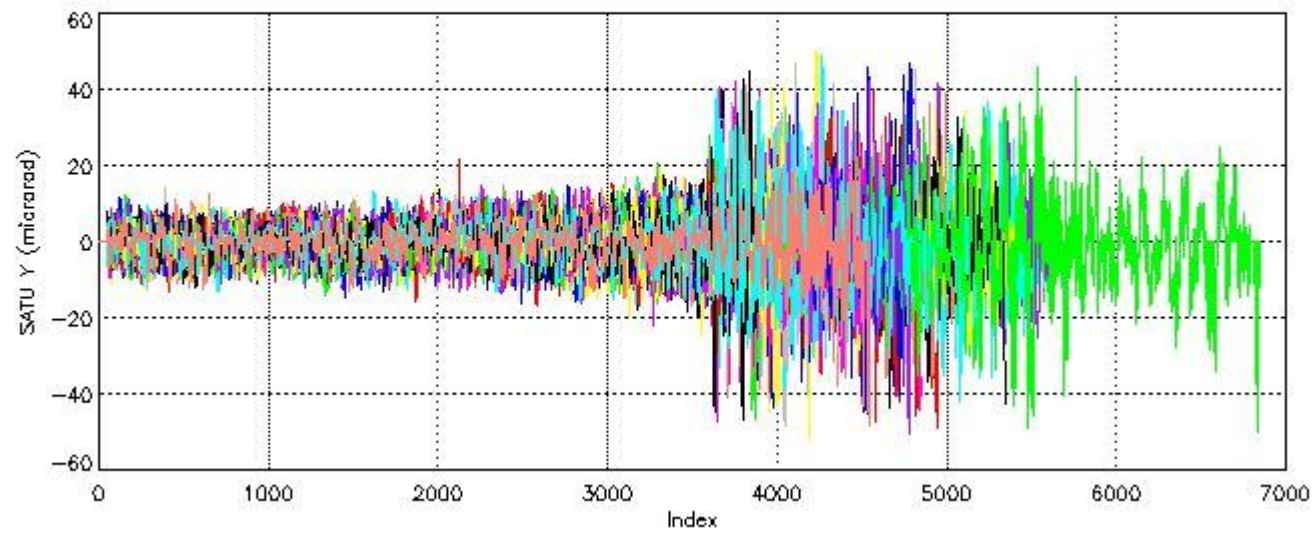

7.2 Statistics on SATU Noise Equivalent Angle (NEA) for DARK (D) and BRIGHT (B) products above 105 kms

The Star Acquisition and Tracking Unit (it is the CCD that tracks the star while it is occulted) Noise Equivalent Angle consists of the statistical angular variation of the SATU data above the atmosphere. Statistics (in microradians) above 105 km are computed for every occultation, giving four values per occultation: one in the 'X' direction and one in the 'Y' direction for dark and bright limbs. A mean value per day in every direction and limb is calculated and monitored in order to assess instrument performance in terms of star pointing.

7.2.1 SATU NEA Statistics (table)

Statistics	SATU X (D)	SATU Y (D)	SATU X (B)	SATU Y (B)
Mean:	0.20829	-0.35740	0.17094	-0.31391
St. deviation:	0.63667	3.2163	0.64672	3.0142
Maximum:	17.100	14.000	4.0000	11.400
Minimum:	-16.800	-13.300	-5.5000	-16.600