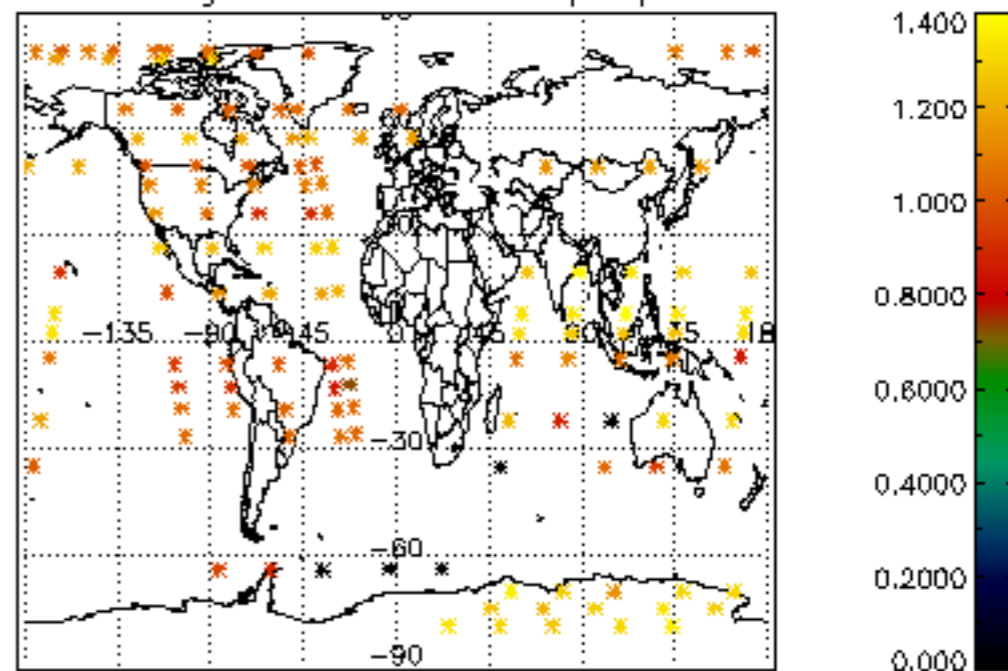

Percentage of cosmic ray hits per profile

Percentage of datation errors per profile

Percentage of star falling outside central band per profile

Percentage of saturation errors per profile

Tangent altitude at which the star is lost