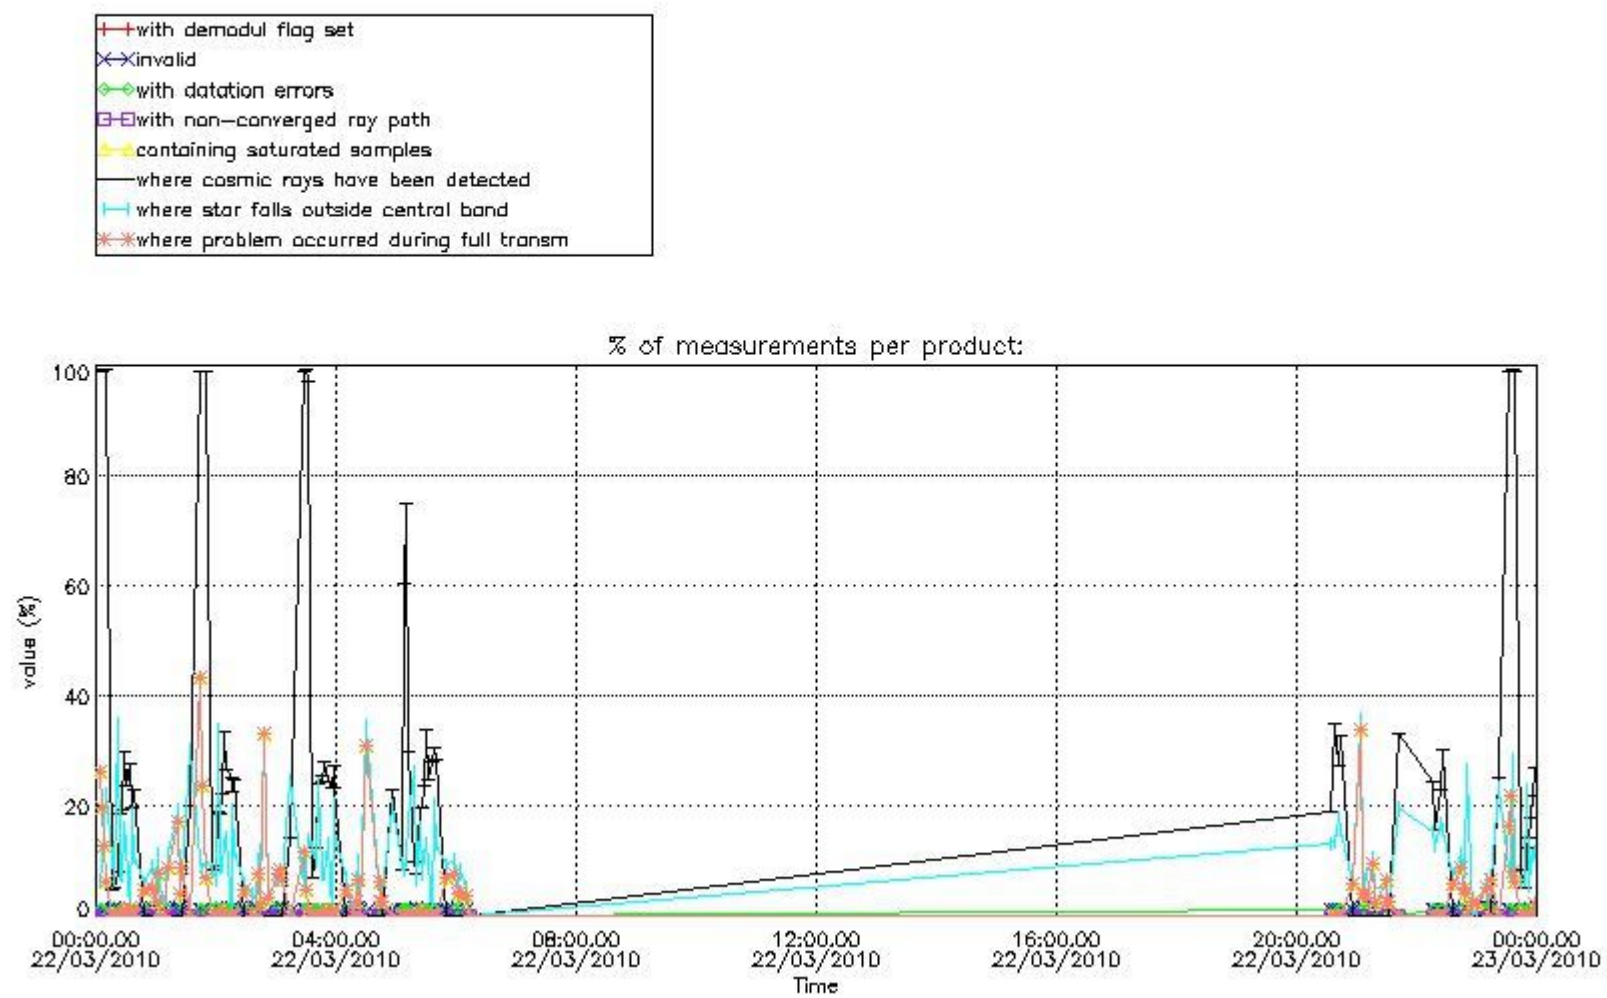

At least one measurement with demodulation flag set:	33.5821 %
Reference spectrum computed from DB:	0.00000 %
Reference spectrum with small number of measurements:	0.00000 %
SATU data not used:	0.00000 %

5.2 Plot quality information per product (time dependant)

5.3 Plot quality information per product (world map)