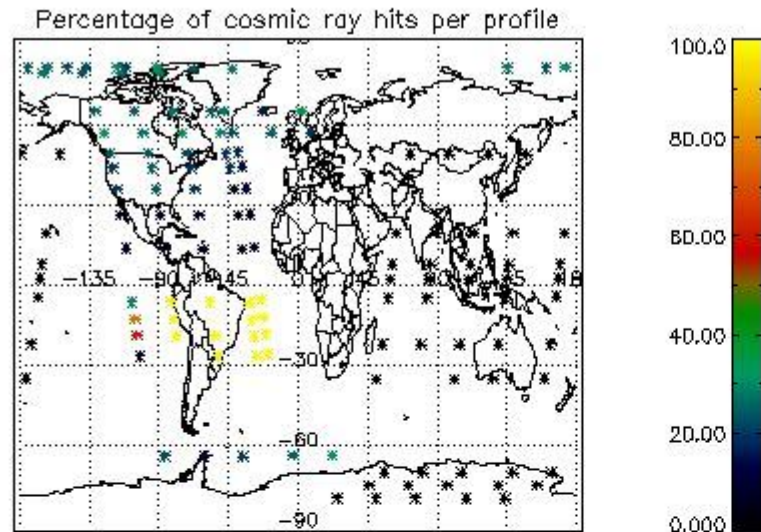

6. Statistics and plot of tangent altitude of the last measurement (DARK & BRIGHT products without errors)

6.1 Statistics on tangent altitude lost:

Statistics	DARK	BRIGHT	TWILIGHT
Mean:	16.350	19.638	NaN
St. deviation:	4.7599	4.7081	NaN
Maximum:	20.242	27.469	NaN
Minimum:	3.2991	3.6059	NaN
Number of data:	38.000	56.000	NaN

6.2 Plot for DARK limb products