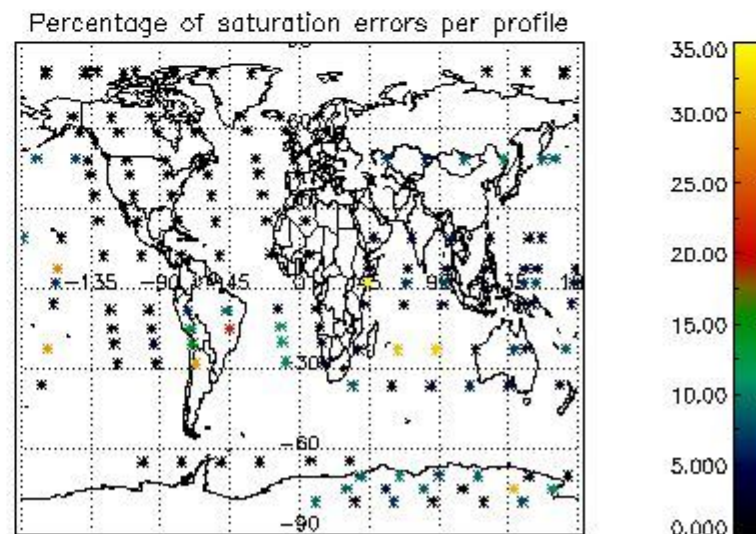

6. Statistics and plot of tangent altitude of the last measurement (DARK & BRIGHT products without errors)

6.1 Statistics on tangent altitude lost:

Statistics	DARK	BRIGHT	TWILIGHT
Mean:	15.767	18.194	NaN
St. deviation:	4.2215	6.1794	NaN
Maximum:	22.342	27.809	NaN
Minimum:	2.4541	3.2870	NaN
Number of data:	46.000	73.000	NaN

6.2 Plot for DARK limb products