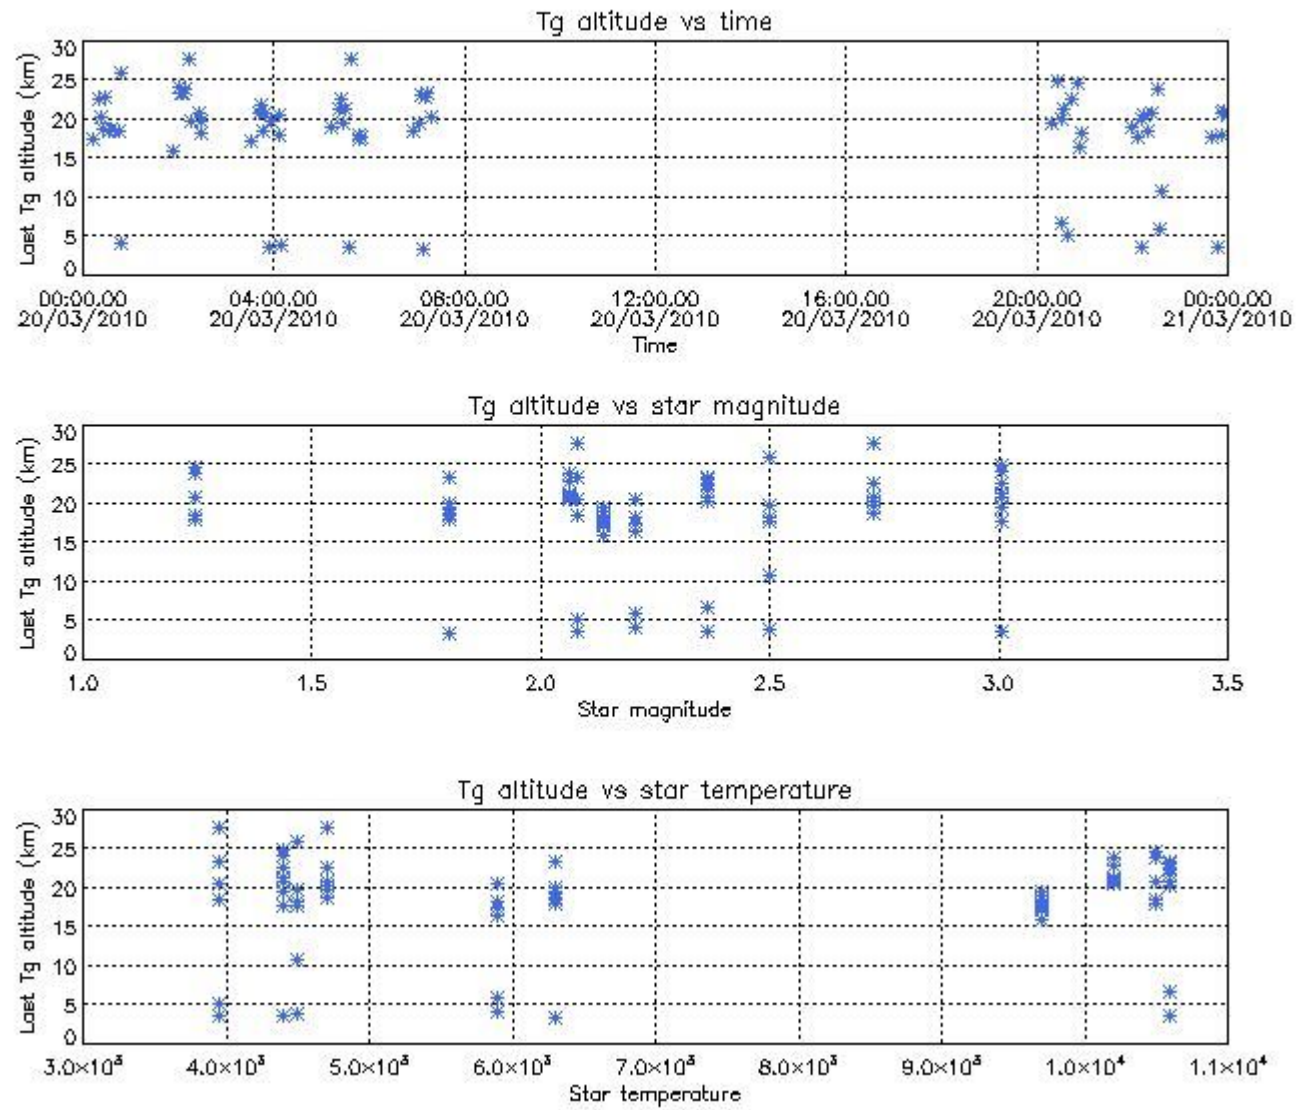

Tangent altitude at which the star is lost

7. Star Acquisition and Tracking Unit (SATU)

The Star Acquisition and Tracking Unit (SATU) analyses the position of the tracked star beam collected by the GOMOS telescope and deflected by the optical beam dispatcher. The main function of the SATU is to detect a star, provide its image position to the science data electronics and to help the pointing function to keep the star image at a fixed position. In tracking mode the SATU data is recorded with a frequency of 100 Hz.

7.1 SATU 'X' and 'Y' axis plots (dark limb)

SATU CCD 'X' and 'Y' axis plots are provided in order to detect any abnormal behaviour of the tracking system. For every occultation (color) the plot should remain stable (with some noise) until we are deep in the atmosphere where big fluctuations are registered due to the refractive effects.