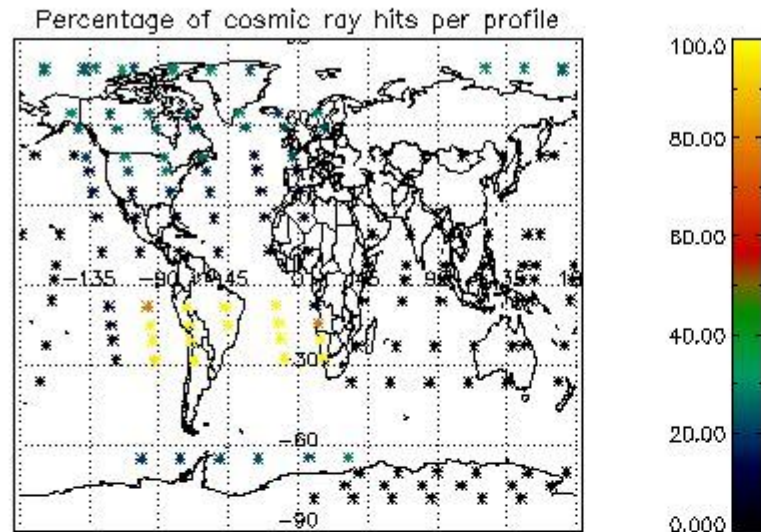

6. Statistics and plot of tangent altitude of the last measurement (DARK & BRIGHT products without errors)

6.1 Statistics on tangent altitude lost:

Statistics	DARK	BRIGHT	TWILIGHT
Mean:	15.767	18.194	NaN
St. deviation:	4.2215	6.1794	NaN
Maximum:	22.342	27.809	NaN
Minimum:	2.4541	3.2870	NaN
Number of data:	46.000	73.000	NaN

6.2 Plot for DARK limb products