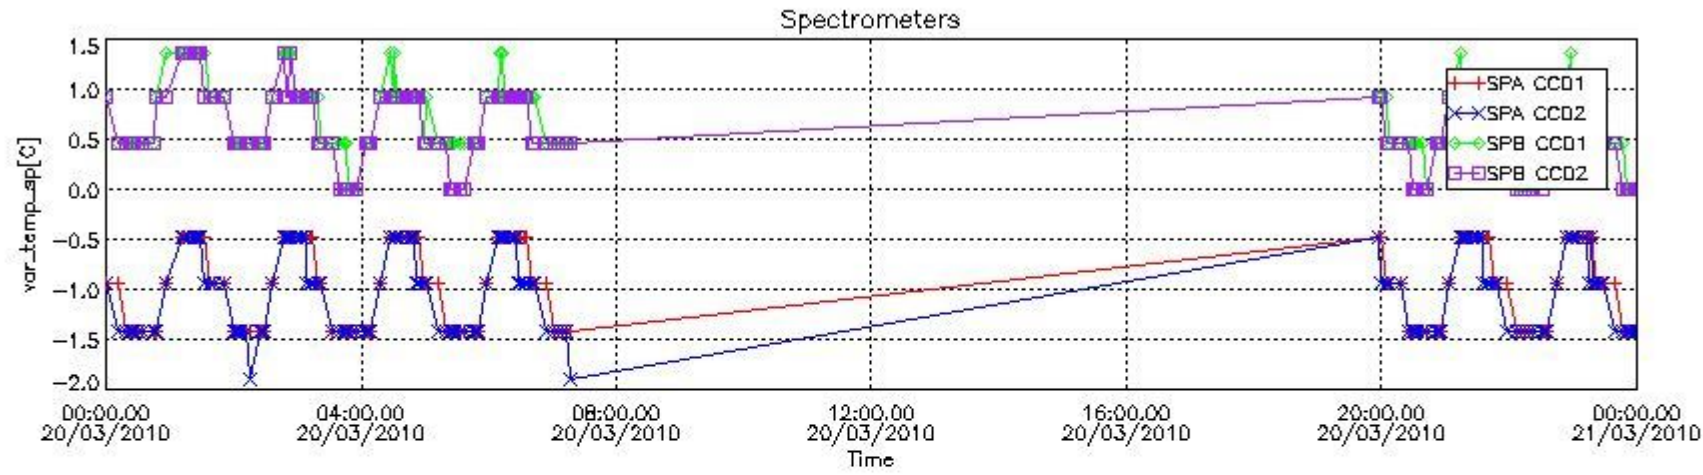

4. Overview of dark signal processing per product

The Dark Charge (DC) is a temperature-dependant signal added to the useful measurements and it is therefore subtracted from them during the processing. There are two phenomena that produce a continuous increase of the DC: the "hot pixels" (a pixel is "hot" when its DC exceeds by a significant amount its value measured on ground at the same temperature) and the "Random Telegraphic Signal" (abrupt change positive or negative of the CCD pixel signal, random in time, affecting only the DC part of the signal and not the photon generated signal).

In this section a list of products that did not use the Dark Sky Area (DSA) observation for the DC computation is given. It is also provided the mean DC plot per product for dark limb products with no error flag set.

4.1 These products did not use the DSA observation for DC computation:

Product name	DC information
GOM_TRA_1PNPDE20100320_195804_000000572087_00472_42109_7834.N1	DC map used
GOM_TRA_1PNPDE20100320_195940_000000492087_00472_42109_7835.N1	DC map used
GOM_TRA_1PNPDE20100320_200509_000000532087_00472_42109_7836.N1	DC map used
GOM_TRA_1PNPDE20100320_200721_000000472087_00472_42109_7837.N1	DC map used
GOM_TRA_1PNPDE20100320_201759_000000442087_00472_42109_7838.N1	DC map used
GOM_TRA_1PNPDE20100320_202617_000000372087_00472_42109_7839.N1	DC map used
GOM_TRA_1PNPDE20100320_202932_000000512087_00472_42109_7840.N1	DC map used
GOM_TRA_1PNPDE20100320_203102_000000392087_00472_42109_7841.N1	DC map used
GOM_TRA_1PNPDE20100320_203312_000000472087_00472_42109_7842.N1	DC map used
GOM_TRA_1PNPDE20100320_203758_000000562087_00472_42109_7843.N1	DC map used
GOM_TRA_1PNPDE20100320_204145_000000482087_00472_42109_7844.N1	DC map used
GOM_TRA_1PNPDE20100320_205137_000000362087_00472_42109_7845.N1	DC map used
GOM_TRA_1PNPDE20100320_205313_000000422087_00472_42109_7846.N1	DC map used
GOM_TRA_1PNPDE20100320_205459_000000402087_00472_42109_7847.N1	DC map used