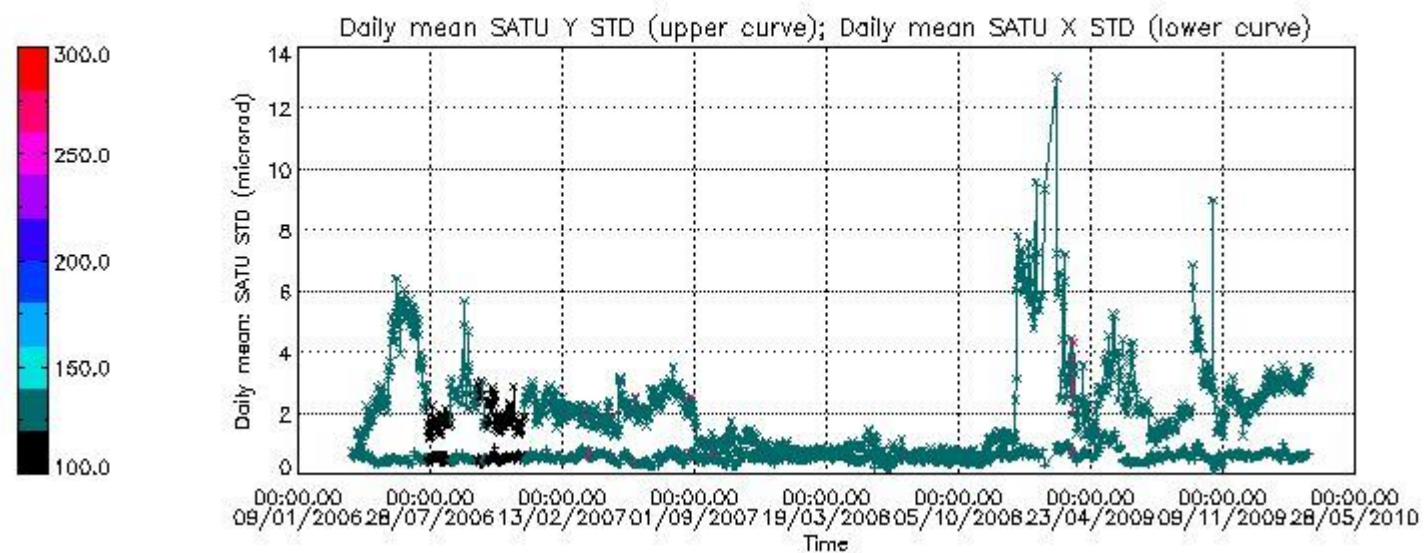

Number of data:	49200.	49200.	71950.	71950.

7.2.2 Trend of daily SATU NEA St. deviation since 1st April 2006 (dark limb)

The long term trend of the SATU 'X' and 'Y' standard deviations should be constant during the whole mission.

The colorbar represents the start tangent altitude (km) of the occultations.

Upper curve: STD of SATU Y axis

Lower curve: STD of SATU X axis

8. Auxiliary Data Files used for the production reported in section 2.4

The number reported in the third column indicates since which file (see list in section 2.4) the corresponding auxiliary file has been used. The fourth column is the date of those product files.

Type	Auxiliary Filename	Used since product	Used since product date
INST_PHYS_CHARACTERISTICS	GOM_INS_AXVIEC20091111_143220_20030716_120000_20500101_000000	1	20-MAR-2010 00:00:08
CALIBRATION_DATABASE	GOM_CAL_AXVIEC20100317_084501_20100315_000000_20500101_000000	1	20-MAR-2010 00:00:08
LEVEL-1B_PROC_CONFIG	GOM_PR1_AXVIEC20091111_145255_20020301_000000_20500101_000000	1	20-MAR-2010 00:00:08
STAR_CATALOGUE	GOM_CAT_AXVIEC20020121_161009_20020101_000000_20200101_000000	1	20-MAR-2010 00:00:08
STELLAR_SPECTRA_DATABANK	GOM_STS_AXVIEC20091111_151504_20020101_160000_20500101_000000	1	20-MAR-2010 00:00:08
ECMWF_FILE	AUX_ECF_AXNECM20100319_054116_20100319_210000_20100320_090000	1	20-MAR-2010 00:00:08
ECMWF_FILE	AUX_ECA_AXNECM20100320_052116_20100319_210000_20100320_090000	50	20-MAR-2010 03:43:35
ECMWF_FILE	AUX_ECF_AXNECM20100320_054116_20100320_150000_20100321_030000	103	20-MAR-2010 19:58:04
ECMWF_FILE	AUX_ECF_AXNECM20100320_054116_20100320_210000_20100321_090000	118	20-MAR-2010 21:14:18
OPTIONAL_ECMWF_FILE	MISSING	1	20-MAR-2010 00:00:08
ORBIT_DATA_FILE	AUX_FPO_AXVPDS20100319_110117_20100318_190402_20100328_203016	1	20-MAR-2010 00:00:08
ORBIT_DATA_FILE	DOR_NAV_OPNPDE20100320_053637_000054192087_00463_42100_9996.N1	50	20-MAR-2010 03:43:35
ORBIT_DATA_FILE	DOR_NAV_OPNPDE20100320_195202_000038252087_00472_42109_9999.N1	103	20-MAR-2010 19:58:04
ORBIT_DATA_FILE	AUX_FPO_AXVPDS20100320_000118_20100319_183225_20100329_213915	118	20-MAR-2010 21:14:18