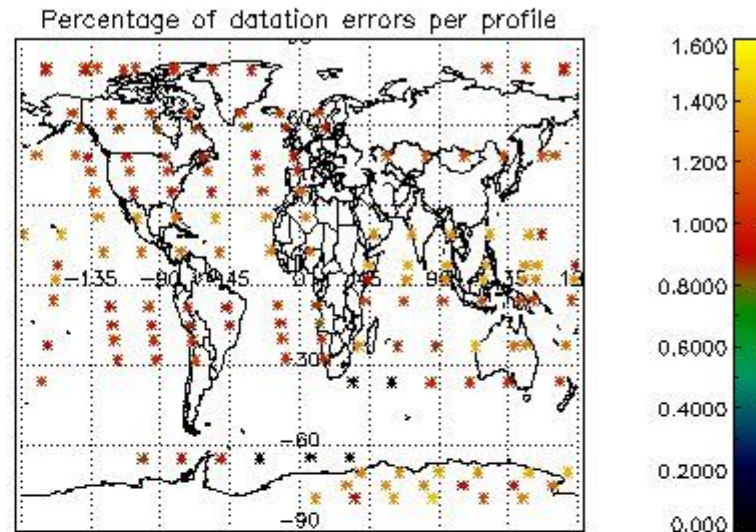

6. Statistics and plot of tangent altitude of the last measurement (DARK & BRIGHT products without errors)

6.1 Statistics on tangent altitude lost:

Statistics	DARK	BRIGHT	TWILIGHT
Mean:	15.767	18.194	NaN
St. deviation:	4.2215	6.1794	NaN
Maximum:	22.342	27.809	NaN
Minimum:	2.4541	3.2870	NaN
Number of data:	46.000	73.000	NaN

6.2 Plot for DARK limb products