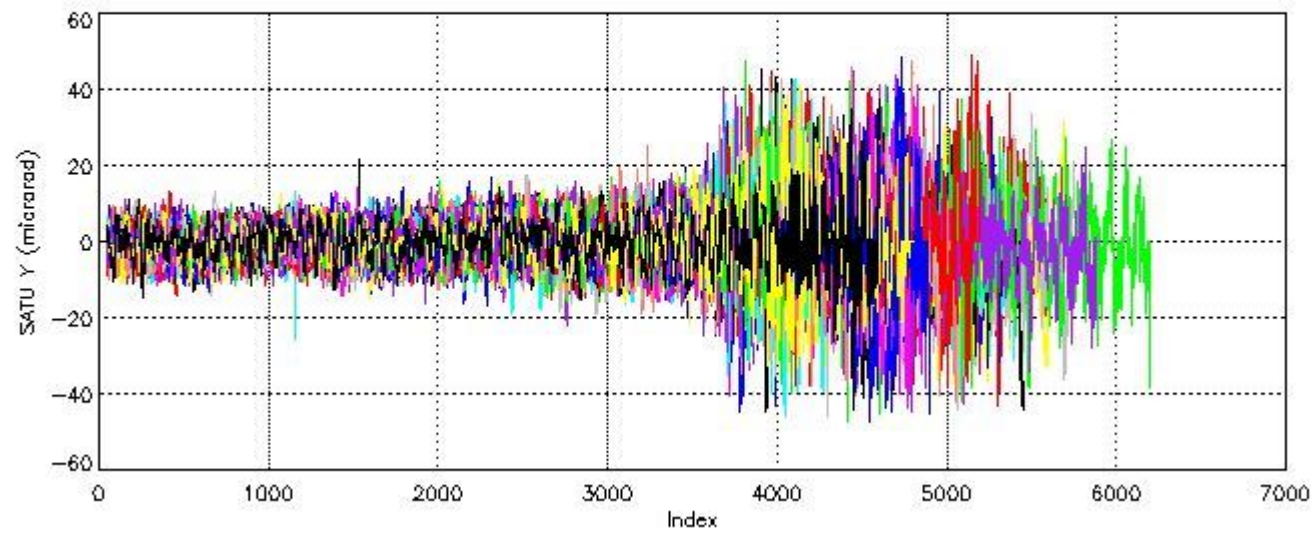

7.2 Statistics on SATU Noise Equivalent Angle (NEA) for DARK (D) and BRIGHT (B) products above 105 kms

The Star Acquisition and Tracking Unit (it is the CCD that tracks the star while it is occulted) Noise Equivalent Angle consists of the statistical angular variation of the SATU data above the atmosphere. Statistics (in microradians) above 105 km are computed for every occultation, giving four values per occultation: one in the 'X' direction and one in the 'Y' direction for dark and bright limbs. A mean value per day in every direction and limb is calculated and monitored in order to assess instrument performance in terms of star pointing.

7.2.1 SATU NEA Statistics (table)

Statistics	SATU X (D)	SATU Y (D)	SATU X (B)	SATU Y (B)
Mean:	0.21813	-0.36815	0.15262	-0.30146
St. deviation:	0.62653	3.3828	0.65981	3.1622
Maximum:	3.8000	13.200	4.0000	15.800
Minimum:	-8.9000	-14.500	-6.5000	-14.000