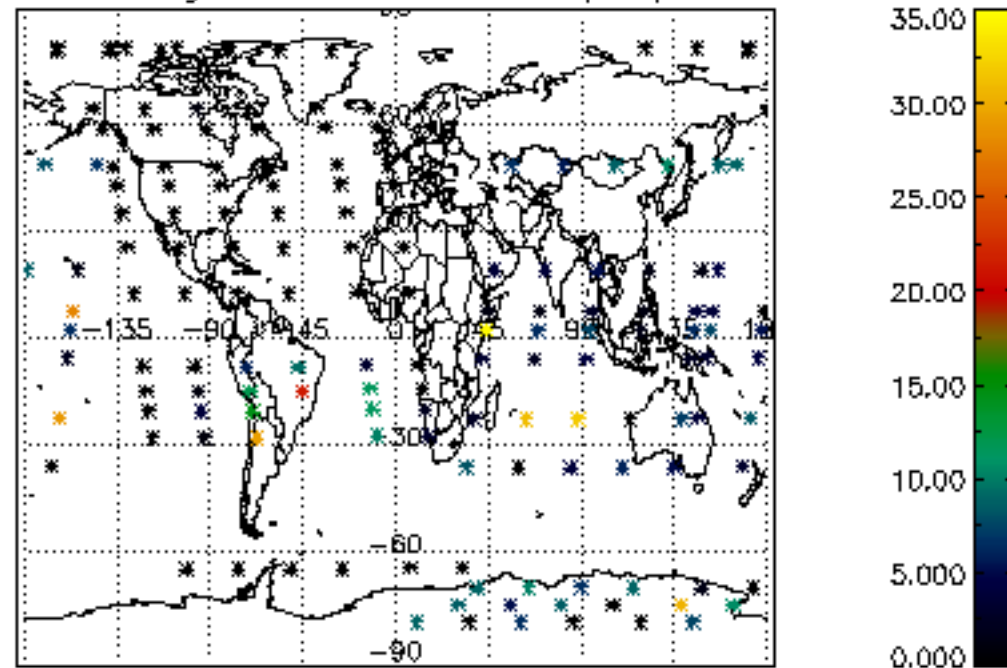

Percentage of cosmic ray hits per profile

Percentage of datation errors per profile

Percentage of star falling outside central band per profile

Percentage of saturation errors per profile

Tangent altitude at which the star is lost