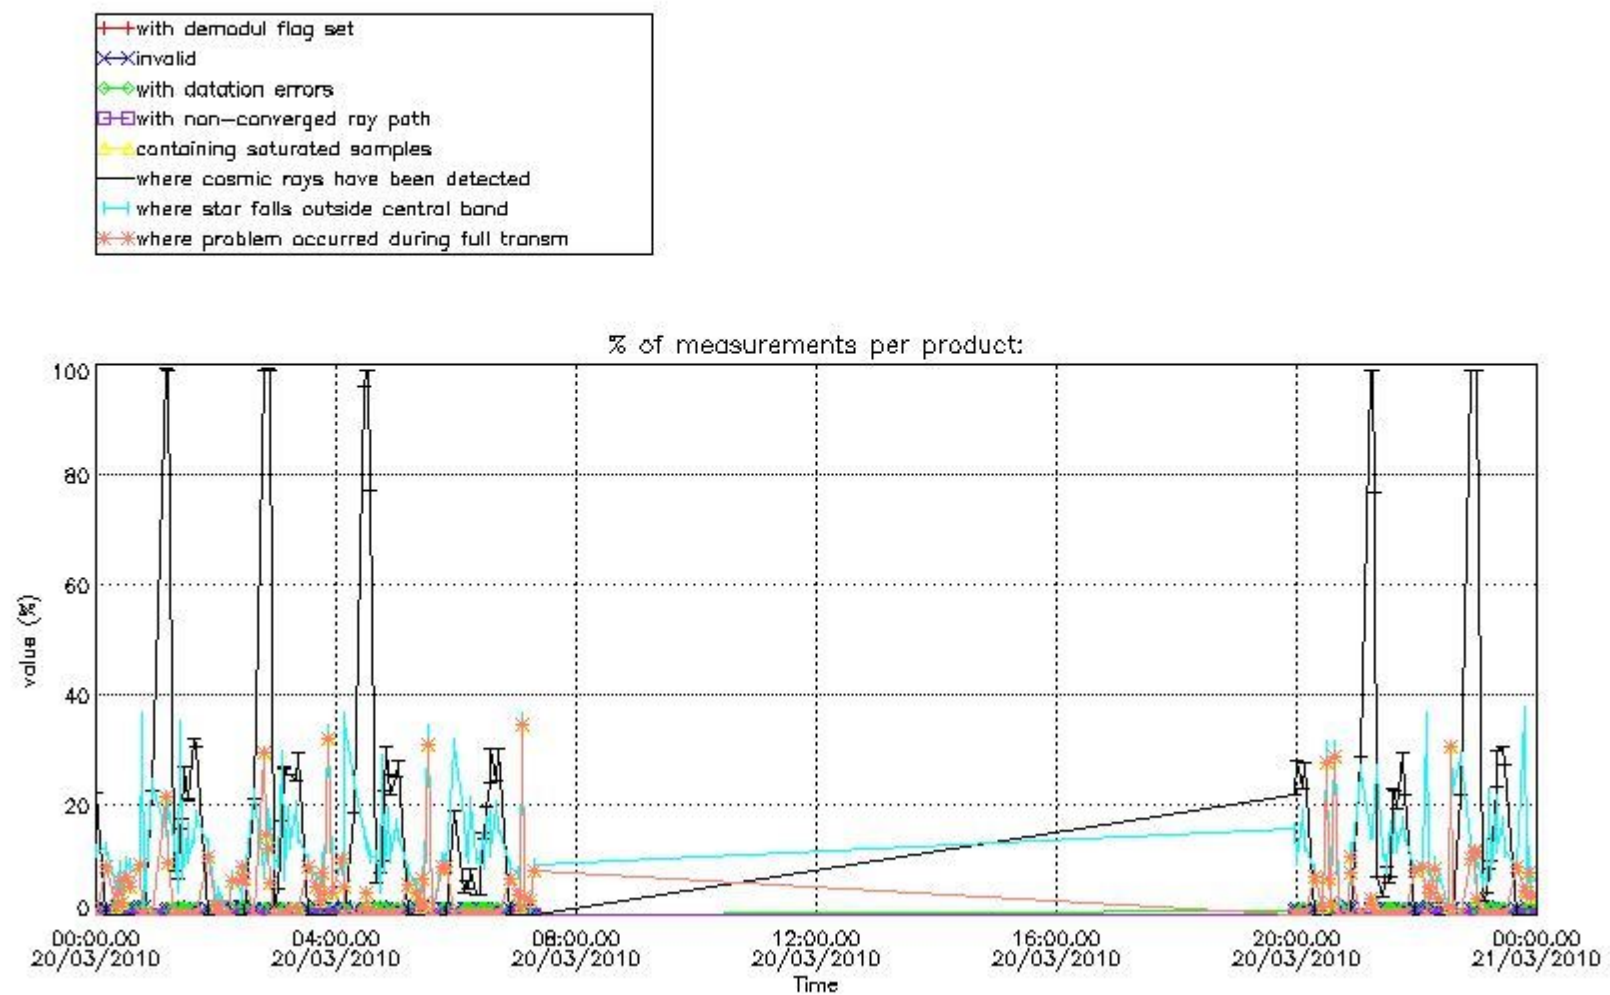

5.1 Percentage of products during reporting period with:

At least one measurement with demodulation flag set:	39.3750 %
Reference spectrum computed from DB:	0.00000 %
Reference spectrum with small number of measurements:	0.00000 %
SATU data not used:	0.00000 %

5.2 Plot quality information per product (time dependant)

5.3 Plot quality information per product (world map)