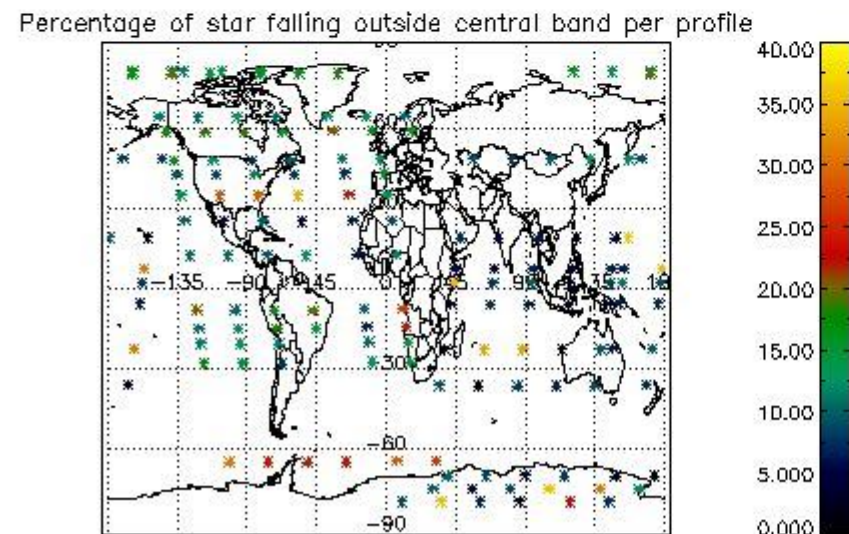

6. Statistics and plot of tangent altitude of the last measurement (DARK & BRIGHT products without errors)

6.1 Statistics on tangent altitude lost:

Statistics	DARK	BRIGHT	TWILIGHT
Mean:	15.767	18.194	NaN
St. deviation:	4.2215	6.1794	NaN
Maximum:	22.342	27.809	NaN
Minimum:	2.4541	3.2870	NaN
Number of data:	46.000	73.000	NaN

6.2 Plot for DARK limb products