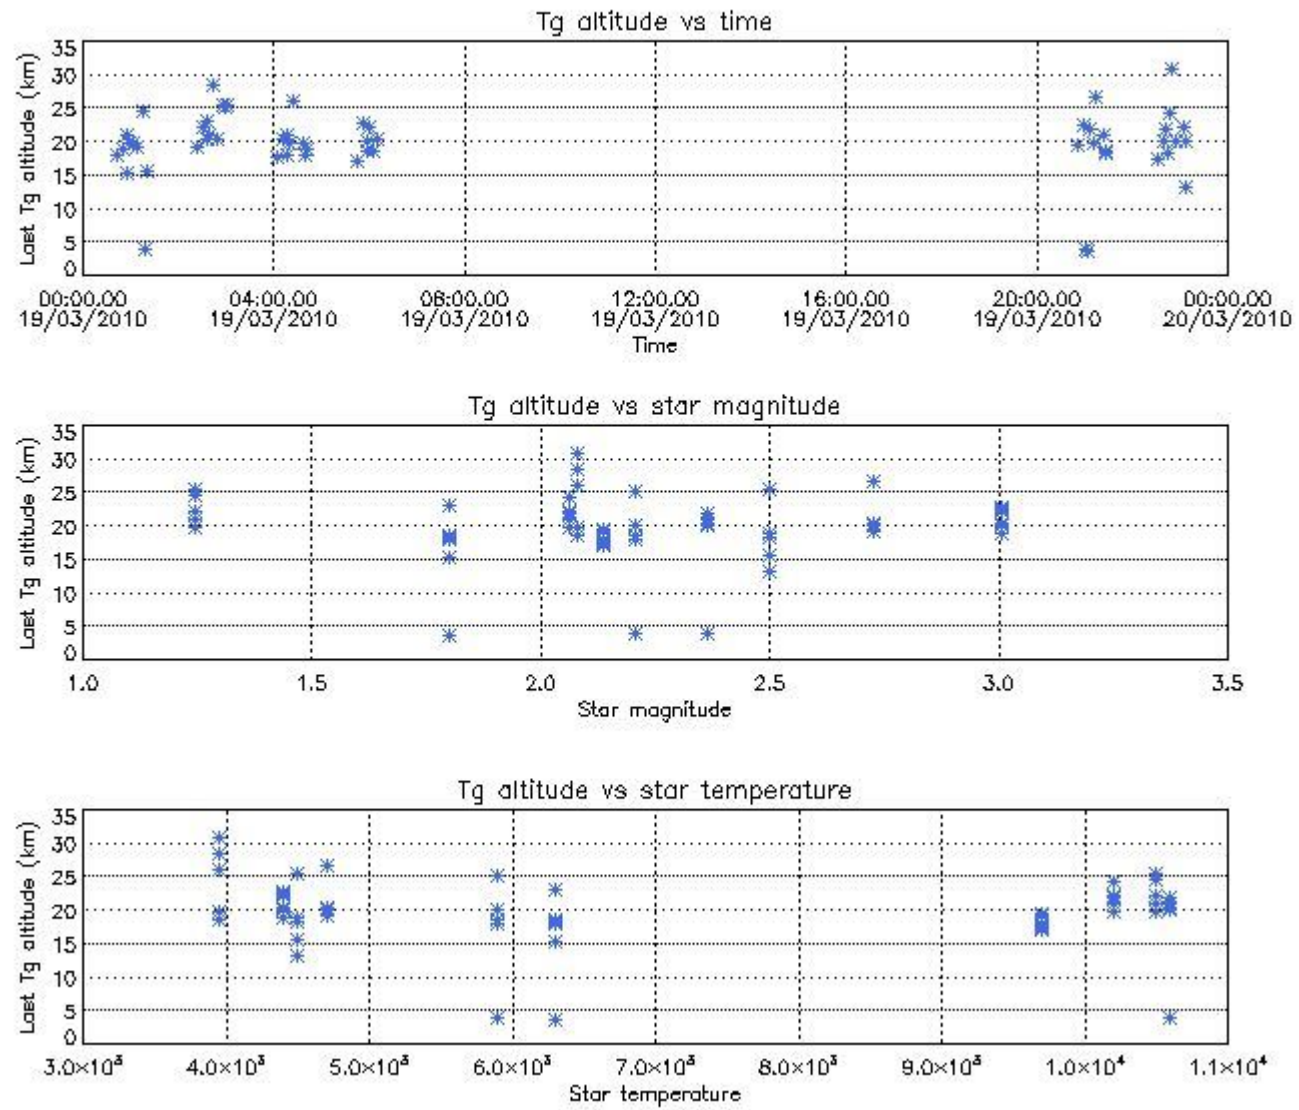

Tangent altitude at which the star is lost

7. Star Acquisition and Tracking Unit (SATU)

The Star Acquisition and Tracking Unit (SATU) analyses the position of the tracked star beam collected by the GOMOS telescope and deflected by the optical beam dispatcher. The main function of the SATU is to detect a star, provide its image position to the science data electronics and to help the pointing function to keep the star image at a fixed position. In tracking mode the SATU data is recorded with a frequency of 100 Hz.

7.1 SATU 'X' and 'Y' axis plots (dark limb)

SATU CCD 'X' and 'Y' axis plots are provided in order to detect any abnormal behaviour of the tracking system. For every occultation (color) the plot should remain stable (with some noise) until we are deep in the atmosphere where big fluctuations are registered due to the refractive effects.