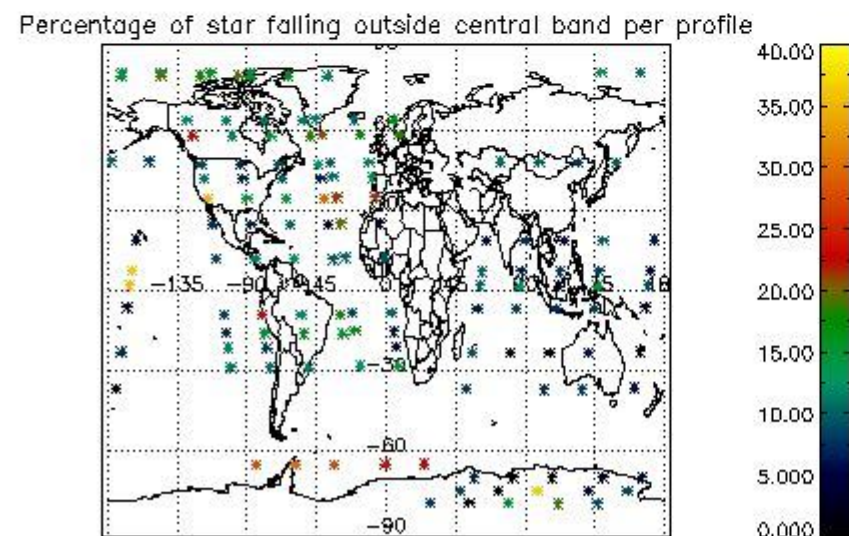

6. Statistics and plot of tangent altitude of the last measurement (DARK & BRIGHT products without errors)

6.1 Statistics on tangent altitude lost:

Statistics	DARK	BRIGHT	TWILIGHT
Mean:	16.275	19.799	NaN
St. deviation:	3.8880	4.9817	NaN
Maximum:	21.505	30.738	NaN
Minimum:	2.8770	3.4518	NaN
Number of data:	44.000	56.000	NaN

6.2 Plot for DARK limb products