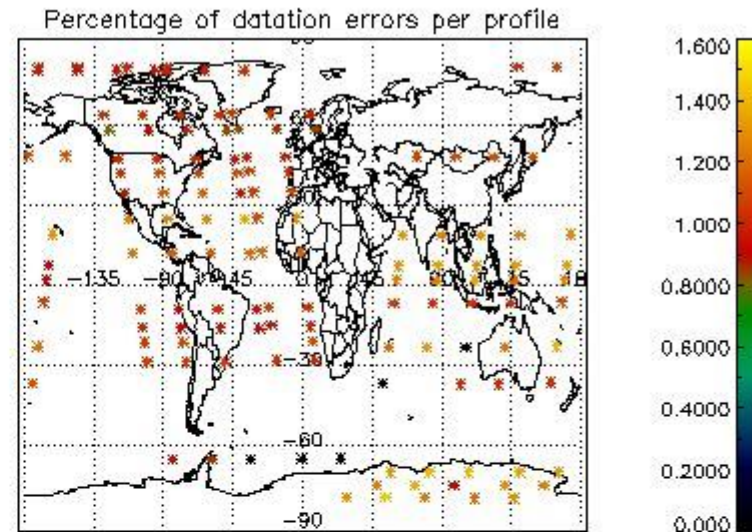

6. Statistics and plot of tangent altitude of the last measurement (DARK & BRIGHT products without errors)

6.1 Statistics on tangent altitude lost:

Statistics	DARK	BRIGHT	TWILIGHT
Mean:	16.275	19.799	NaN
St. deviation:	3.8880	4.9817	NaN
Maximum:	21.505	30.738	NaN
Minimum:	2.8770	3.4518	NaN
Number of data:	44.000	56.000	NaN

6.2 Plot for DARK limb products