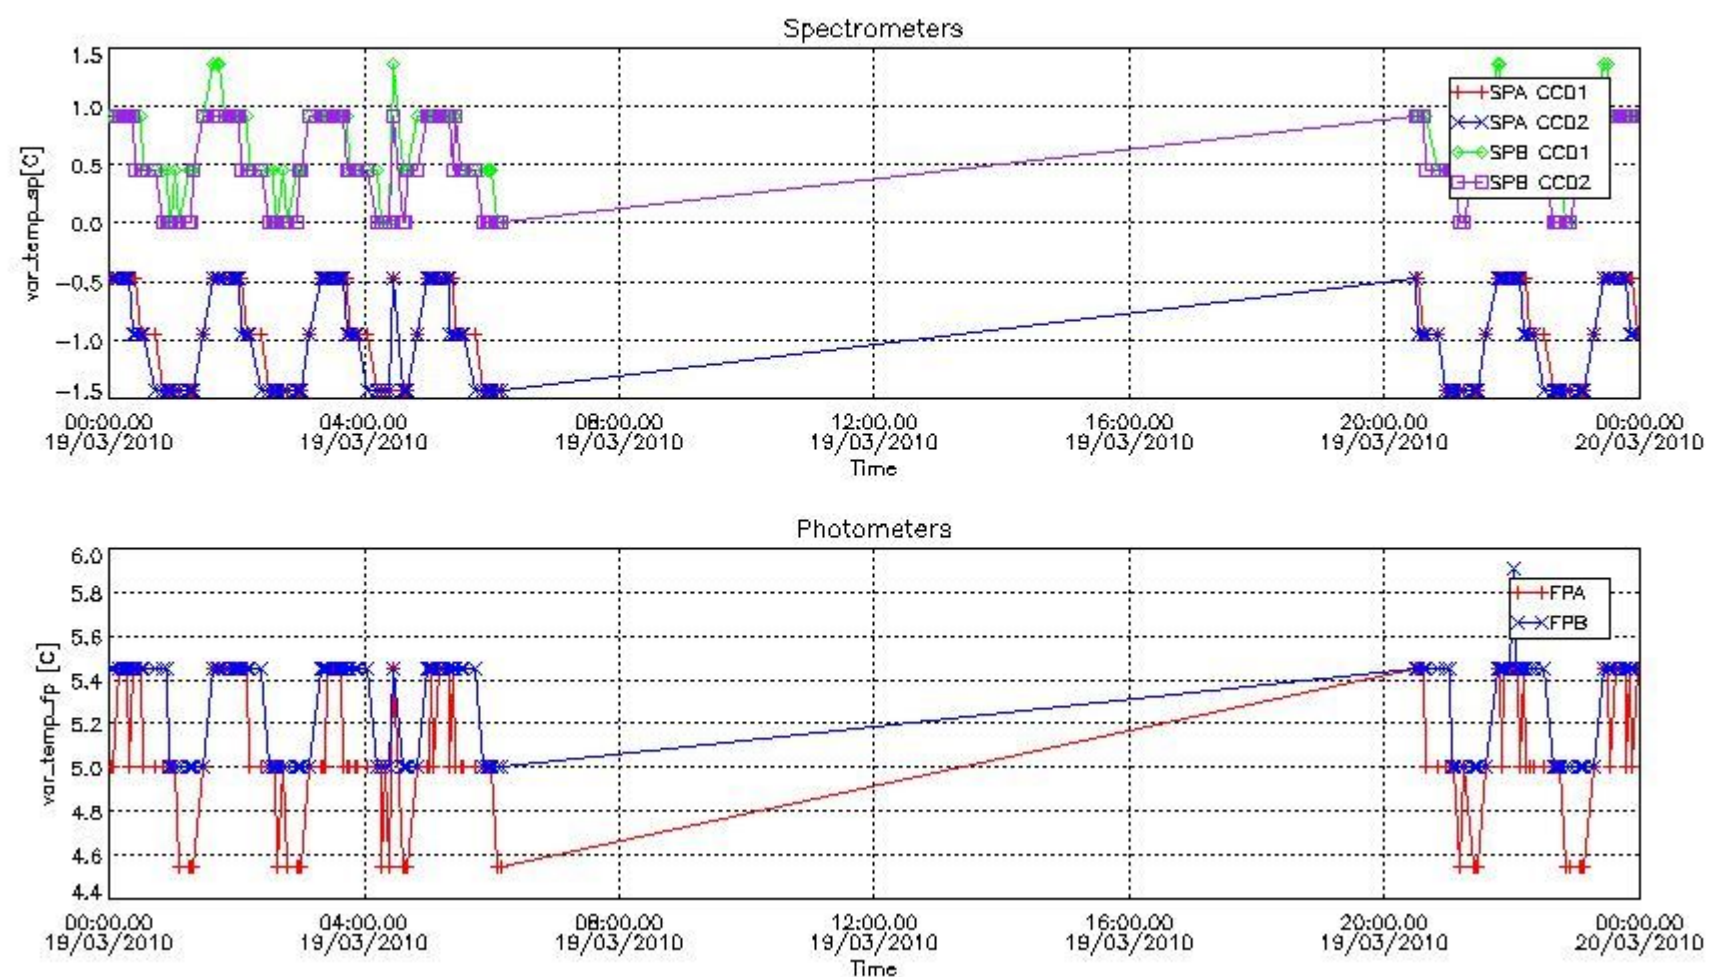

3. Plot of GOMOS spectrometers and photometers temperatures from level 1b data

4. Overview of dark signal processing per product

The Dark Charge (DC) is a temperature-dependant signal added to the useful measurements and it is therefore subtracted from them during the processing. There are two phenomena that produce a continuous increase of the DC: the "hot pixels" (a pixel is "hot" when its DC exceeds by a significant amount its value measured on ground at the same temperature) and the "Random Telegraphic Signal" (abrupt change positive or negative of the CCD pixel signal, random in time, affecting only the DC part of the signal and not the photon generated signal).

In this section a list of products that did not use the Dark Sky Area (DSA) observation for the DC computation is given. It is also provided the mean DC plot per product for dark limb products with no error flag set.

4.1 These products did not use the DSA observation for DC computation: