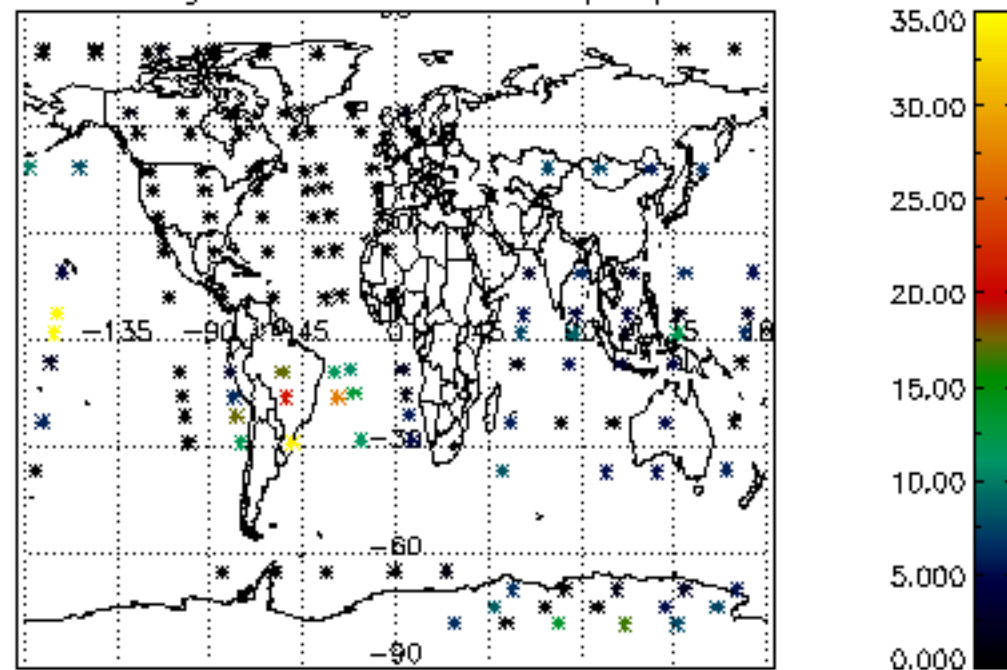

Percentage of cosmic ray hits per profile

Percentage of datation errors per profile

Percentage of star falling outside central band per profile

Percentage of saturation errors per profile

Tangent altitude at which the star is lost