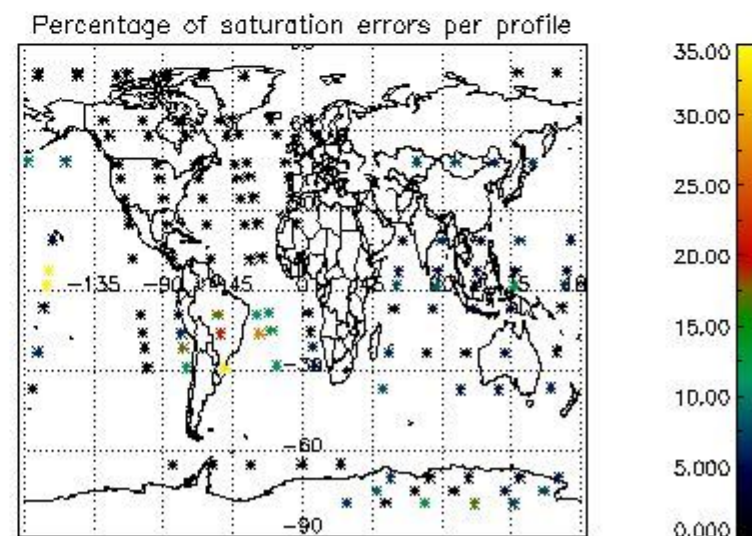

6. Statistics and plot of tangent altitude of the last measurement (DARK & BRIGHT products without errors)

6.1 Statistics on tangent altitude lost:

Statistics	DARK	BRIGHT	TWILIGHT
Mean:	16.275	19.799	NaN
St. deviation:	3.8880	4.9817	NaN
Maximum:	21.505	30.738	NaN
Minimum:	2.8770	3.4518	NaN
Number of data:	44.000	56.000	NaN

6.2 Plot for DARK limb products