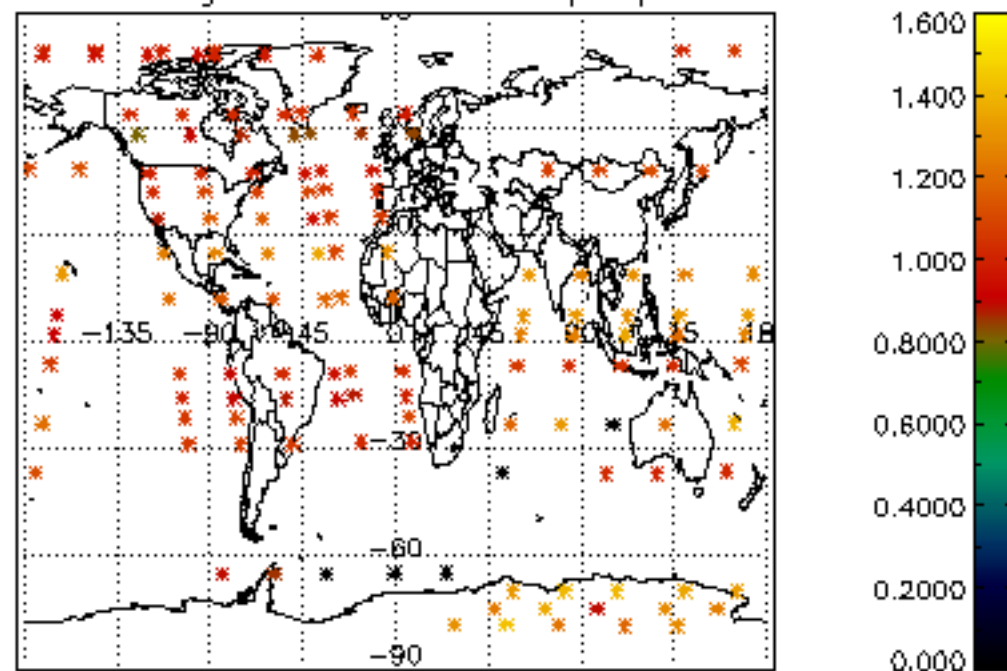

Percentage of datation errors per profile