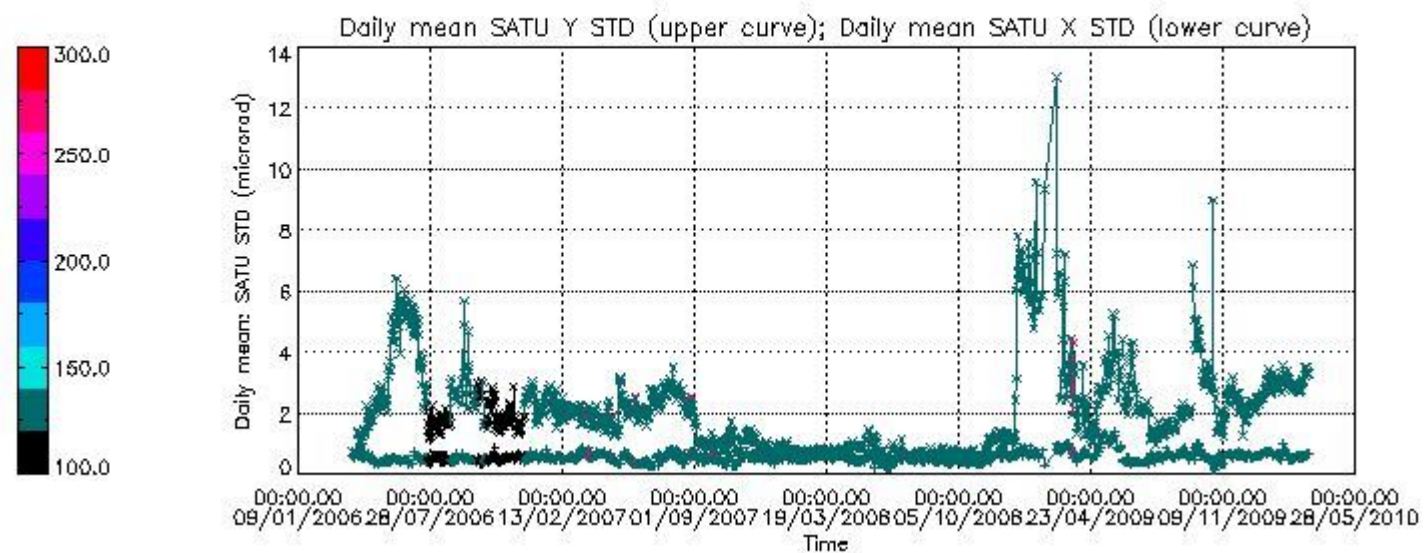

Number of data:	46650.	46650.	55050.	55050.

7.2.2 Trend of daily SATU NEA St. deviation since 1st April 2006 (dark limb)

The long term trend of the SATU 'X' and 'Y' standard deviations should be constant during the whole mission.

The colorbar represents the start tangent altitude (km) of the occultations.

Upper curve: STD of SATU Y axis

Lower curve: STD of SATU X axis

8. Auxiliary Data Files used for the production reported in section 2.4

The number reported in the third column indicates since which file (see list in section 2.4) the corresponding auxiliary file has been used. The fourth column is the date of those product files.

Type	Auxiliary Filename	Used since product	Used since product date
INST_PHYS_CHARACTERISTICS	GOM_INS_AXVIEC20091111_143220_20030716_120000_20500101_000000	1	19-MAR-2010 00:01:20
CALIBRATION_DATABASE	GOM_CAL_AXVIEC20100317_084501_20100315_000000_20500101_000000	1	19-MAR-2010 00:01:20
LEVEL-1B_PROC_CONFIG	GOM_PR1_AXVIEC20091111_145255_20020301_000000_20500101_000000	1	19-MAR-2010 00:01:20
STAR_CATALOGUE	GOM_CAT_AXVIEC20020121_161009_20020101_000000_20200101_000000	1	19-MAR-2010 00:01:20
STELLAR_SPECTRA_DATABANK	GOM_STS_AXVIEC20091111_151504_20020101_160000_20500101_000000	1	19-MAR-2010 00:01:20
ECMWF_FILE	AUX_ECF_AXNECM20100318_054115_20100318_210000_20100319_090000	1	19-MAR-2010 00:01:20
ECMWF_FILE	AUX_ECF_AXNECM20100318_172115_20100319_030000_20100319_150000	65	19-MAR-2010 04:27:38
ECMWF_FILE	AUX_ECF_AXNECM20100319_052116_20100319_150000_20100320_030000	90	19-MAR-2010 20:29:30
ECMWF_FILE	AUX_ECF_AXNECM20100319_054116_20100319_210000_20100320_090000	105	19-MAR-2010 21:45:43
OPTIONAL_ECMWF_FILE	MISSING	1	19-MAR-2010 00:01:20
ORBIT_DATA_FILE	DOR_NAV_OPNPDE20100318_235124_000057382087_00445_42082_9984.N1	1	19-MAR-2010 00:01:20
ORBIT_DATA_FILE	DOR_NAV_OPNPDE20100319_013221_000038252087_00446_42083_9985.N1	23	19-MAR-2010 01:38:20
ORBIT_DATA_FILE	DOR_NAV_OPNPDE20100319_024125_000060572087_00447_42084_9986.N1	41	19-MAR-2010 02:47:03
ORBIT_DATA_FILE	AUX_FPO_AXVPDS20100318_110117_20100317_193539_20100327_210153	65	19-MAR-2010 04:27:38
ORBIT_DATA_FILE	DOR_NAV_OPNPDE20100319_202403_000041442087_00458_42095_9991.N1	90	19-MAR-2010 20:29:30
ORBIT_DATA_FILE	DOR_NAV_OPNPDE20100319_213826_000057382087_00458_42095_9992.N1	105	19-MAR-2010 21:45:43
ORBIT_DATA_FILE	AUX_FPO_AXVPDS20100319_110117_20100318_190402_20100328_203016	129	19-MAR-2010 23:26:19