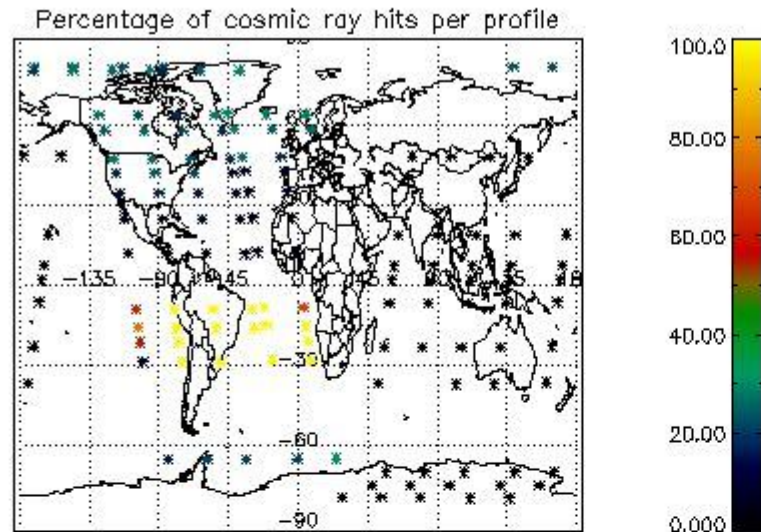

6. Statistics and plot of tangent altitude of the last measurement (DARK & BRIGHT products without errors)

6.1 Statistics on tangent altitude lost:

Statistics	DARK	BRIGHT	TWILIGHT
Mean:	16.275	19.799	NaN
St. deviation:	3.8880	4.9817	NaN
Maximum:	21.505	30.738	NaN
Minimum:	2.8770	3.4518	NaN
Number of data:	44.000	56.000	NaN

6.2 Plot for DARK limb products