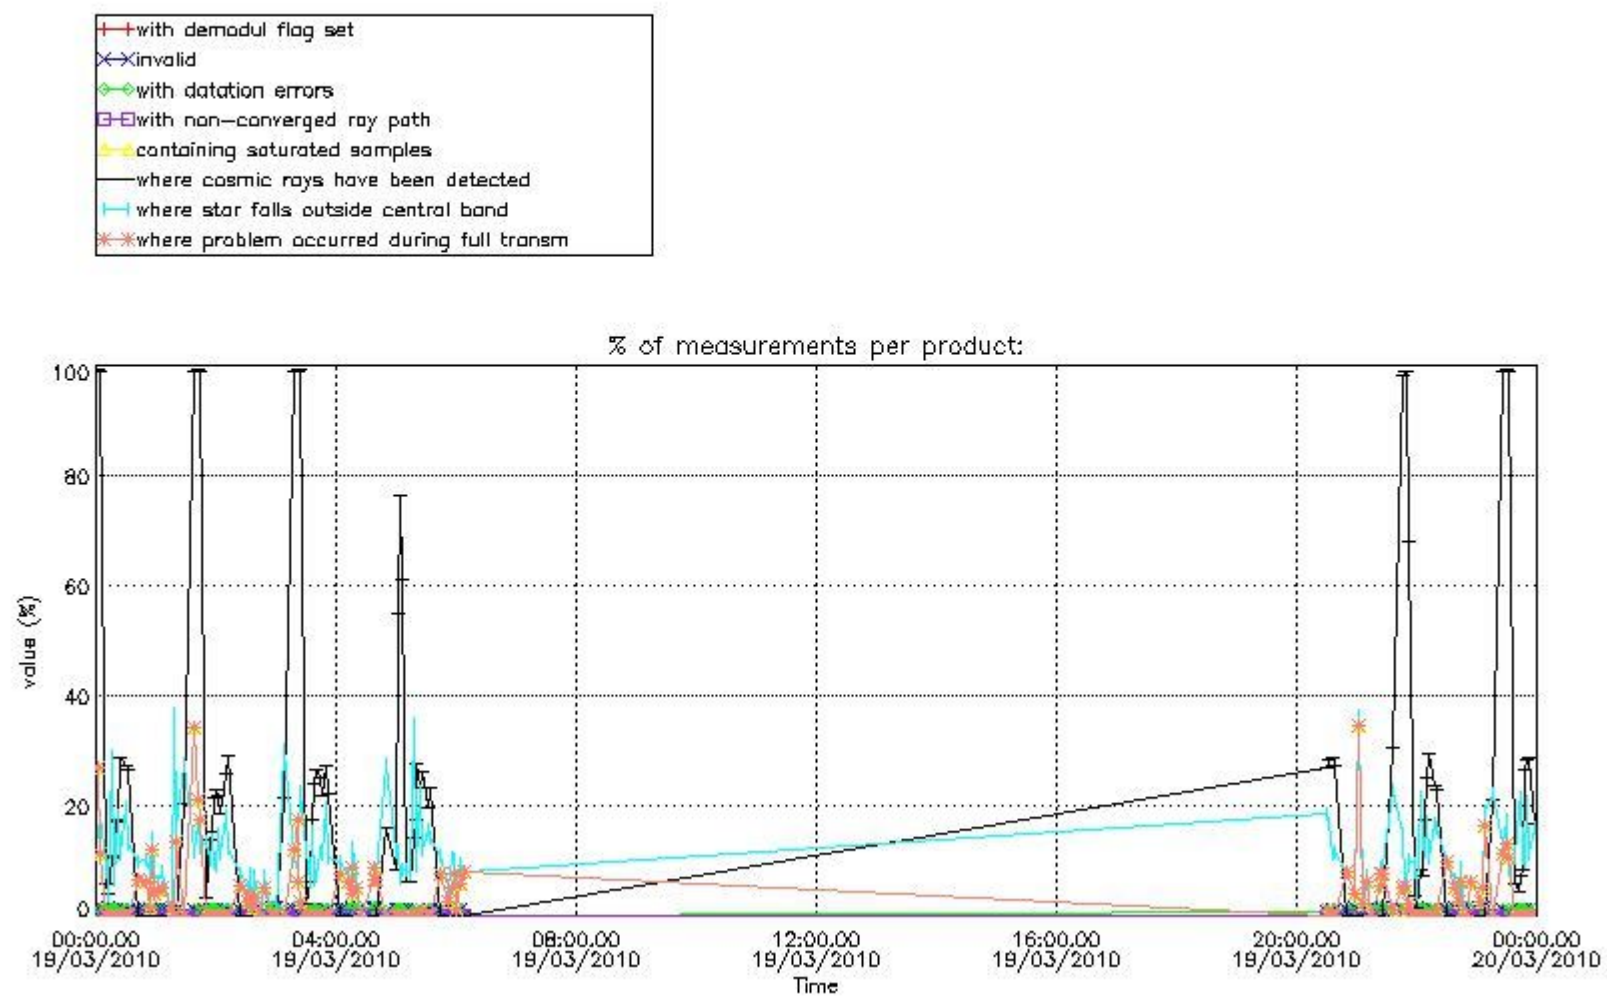

At least one measurement with demodulation flag set:	39.8551 %
Reference spectrum computed from DB:	0.00000 %
Reference spectrum with small number of measurements:	0.00000 %
SATU data not used:	0.00000 %

5.2 Plot quality information per product (time dependant)

5.3 Plot quality information per product (world map)