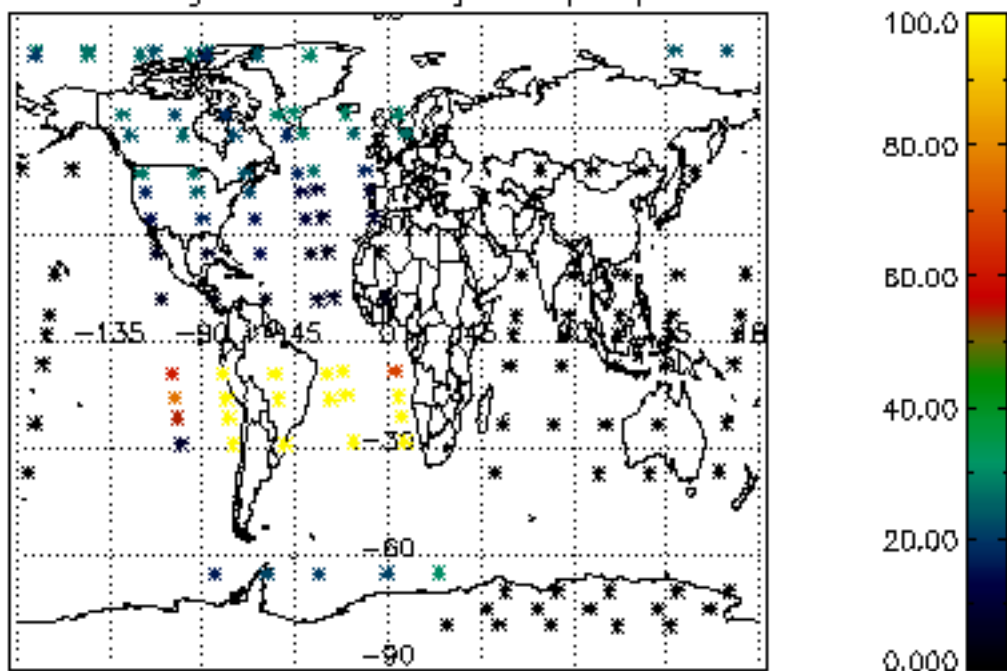

Percentage of cosmic ray hits per profile