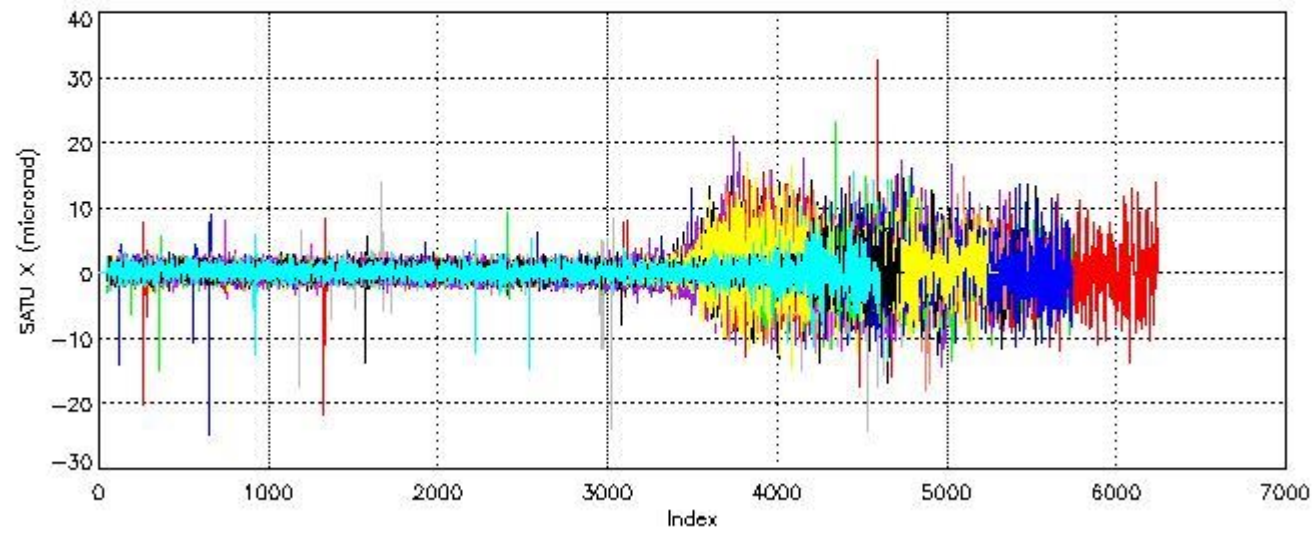

7.2 Statistics on SATU Noise Equivalent Angle (NEA) for DARK (D) and BRIGHT (B) products above 105 kms

The Star Acquisition and Tracking Unit (it is the CCD that tracks the star while it is occulted) Noise Equivalent Angle consists of the statistical angular variation of the SATU data above the atmosphere.

Statistics (in microradians) above 105 km are computed for every occultation, giving four values per occultation: one in the 'X' direction and one in the 'Y' direction for dark and bright limbs. A mean value per day in every direction and limb is calculated and monitored in order to assess instrument performance in terms of star pointing.

7.2.1 SATU NEA Statistics (table)

Statistics	SATU X (D)	SATU Y (D)	SATU X (B)	SATU Y (B)
Mean:	0.19440	-0.30805	0.17185	-0.20608
St. deviation:	0.64798	3.2853	0.62227	2.9687
Maximum:	9.0000	23.100	4.0000	11.400
Minimum:	-24.800	-15.600	-5.4000	-14.300