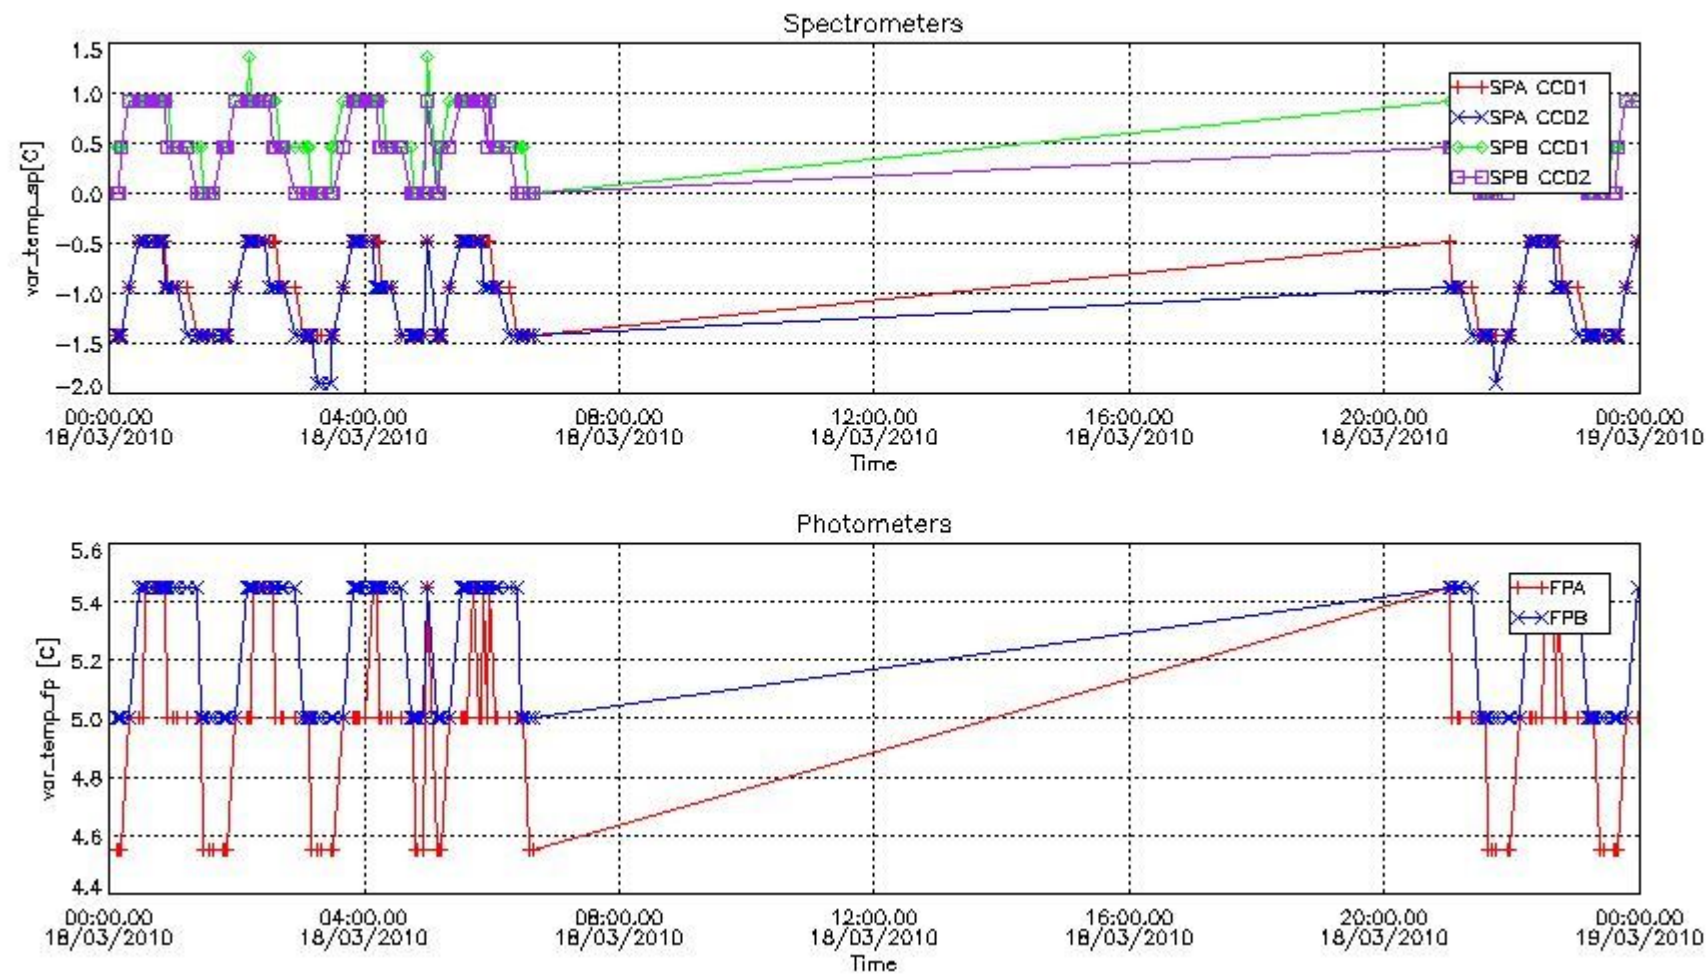

128	GOM_TRA_1PNPDE20100318_233701_000000412087_00445_42082_7383.N1	18-MAR-2010 23:37:01	Bright	40.500	66	37Gam Cyg	2.2080	5900.0	81	42082	No
129	GOM_TRA_1PNPDE20100318_233846_000000372087_00445_42082_7384.N1	18-MAR-2010 23:38:46	Bright	37.000	92	53Eps Cyg	2.5000	4500.0	74	42082	No
130	GOM_TRA_1PNPDE20100318_234718_000000512087_00445_42082_7385.N1	18-MAR-2010 23:47:18	Twilight_and_stray	51.000	11	53Alp Aql	0.76500	8000.0	102	42082	No
131	GOM_TRA_1PNPDE20100318_235744_000000462087_00445_42082_7381.N1	18-MAR-2010 23:57:44	Dark	46.000	155	41Pi Sgr	2.9000	6600.0	92	42082	No

3. Plot of GOMOS spectrometers and photometers temperatures from level 1b data

4. Overview of dark signal processing per product

The Dark Charge (DC) is a temperature-dependant signal added to the useful measurements and it is therefore subtracted from them during the processing. There are two phenomena that produce a continuous increase of the DC: the "hot pixels" (a pixel is "hot" when its DC exceeds by a significant amount its value measured on ground at the same temperature) and the "Random Telegraphic Signal" (abrupt change positive or negative of the CCD pixel signal, random in time, affecting only the DC part of the signal and not the photon generated signal).

In this section a list of products that did not use the Dark Sky Area (DSA) observation for the DC computation is given. It is also provided the mean DC plot per product for dark limb products with no error flag set.

4.1 These products did not use the DSA observation for DC computation:

Product name	DC information
GOM_TRA_1PNPDE20100318_210057_000000622087_00444_42081_7343.N1	DC map used
GOM_TRA_1PNPDE20100318_210239_000000502087_00444_42081_7344.N1	DC map used
GOM_TRA_1PNPDE20100318_210816_000000542087_00444_42081_7345.N1	DC map used
GOM_TRA_1PNPDE20100318_211031_000000492087_00444_42081_7346.N1	DC map used
GOM_TRA_1PNPDE20100318_212123_000000462087_00444_42081_7347.N1	DC map used
GOM_TRA_1PNPDE20100318_212938_000000392087_00444_42081_7348.N1	DC map used