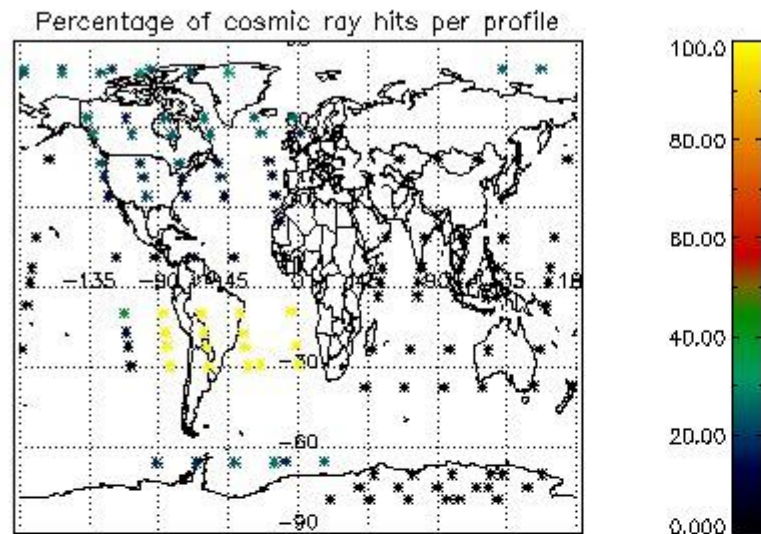

6. Statistics and plot of tangent altitude of the last measurement (DARK & BRIGHT products without errors)

6.1 Statistics on tangent altitude lost:

Statistics	DARK	BRIGHT	TWILIGHT
Mean:	14.634	19.800	NaN
St. deviation:	4.7318	4.8856	NaN
Maximum:	21.011	26.003	NaN
Minimum:	2.4962	3.2462	NaN
Number of data:	37.000	59.000	NaN

6.2 Plot for DARK limb products