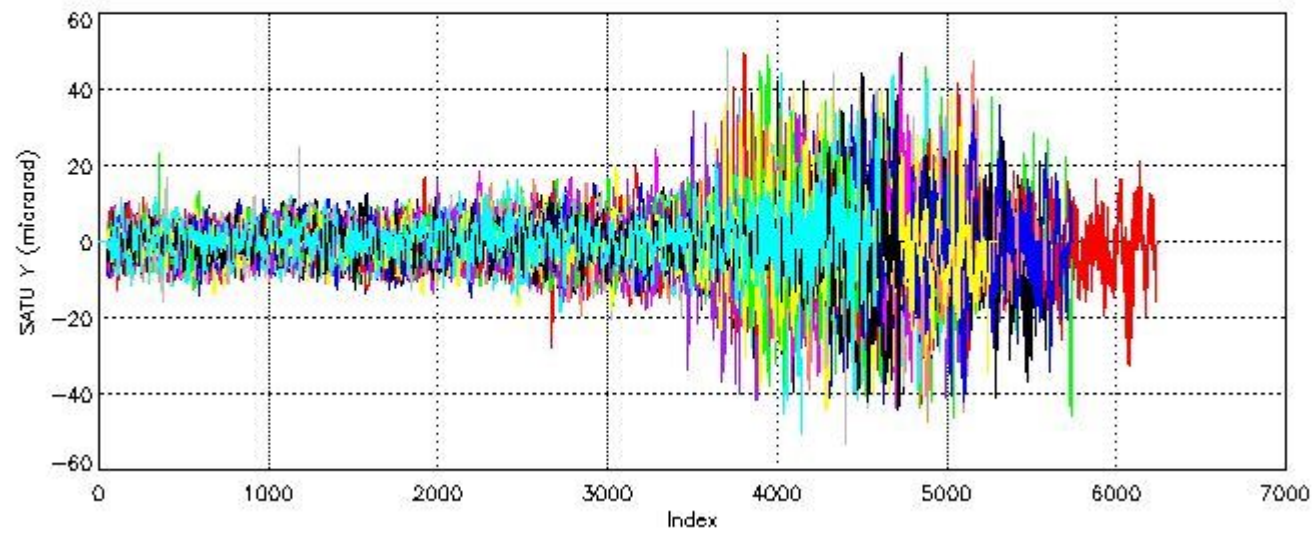

7.2 Statistics on SATU Noise Equivalent Angle (NEA) for DARK (D) and BRIGHT (B) products above 105 kms

The Star Acquisition and Tracking Unit (it is the CCD that tracks the star while it is occulted) Noise Equivalent Angle consists of the statistical angular variation of the SATU data above the atmosphere.

Statistics (in microradians) above 105 km are computed for every occultation, giving four values per occultation: one in the 'X' direction and one in the 'Y' direction for dark and bright limbs. A mean value per day in every direction and limb is calculated and monitored in order to assess instrument performance in terms of star pointing.

7.2.1 SATU NEA Statistics (table)

Statistics	SATU X (D)	SATU Y (D)	SATU X (B)	SATU Y (B)
Mean:	0.19440	-0.30805	0.17185	-0.20608
St. deviation:	0.64798	3.2853	0.62227	2.9687
Maximum:	9.0000	23.100	4.0000	11.400
Minimum:	-24.800	-15.600	-5.4000	-14.300