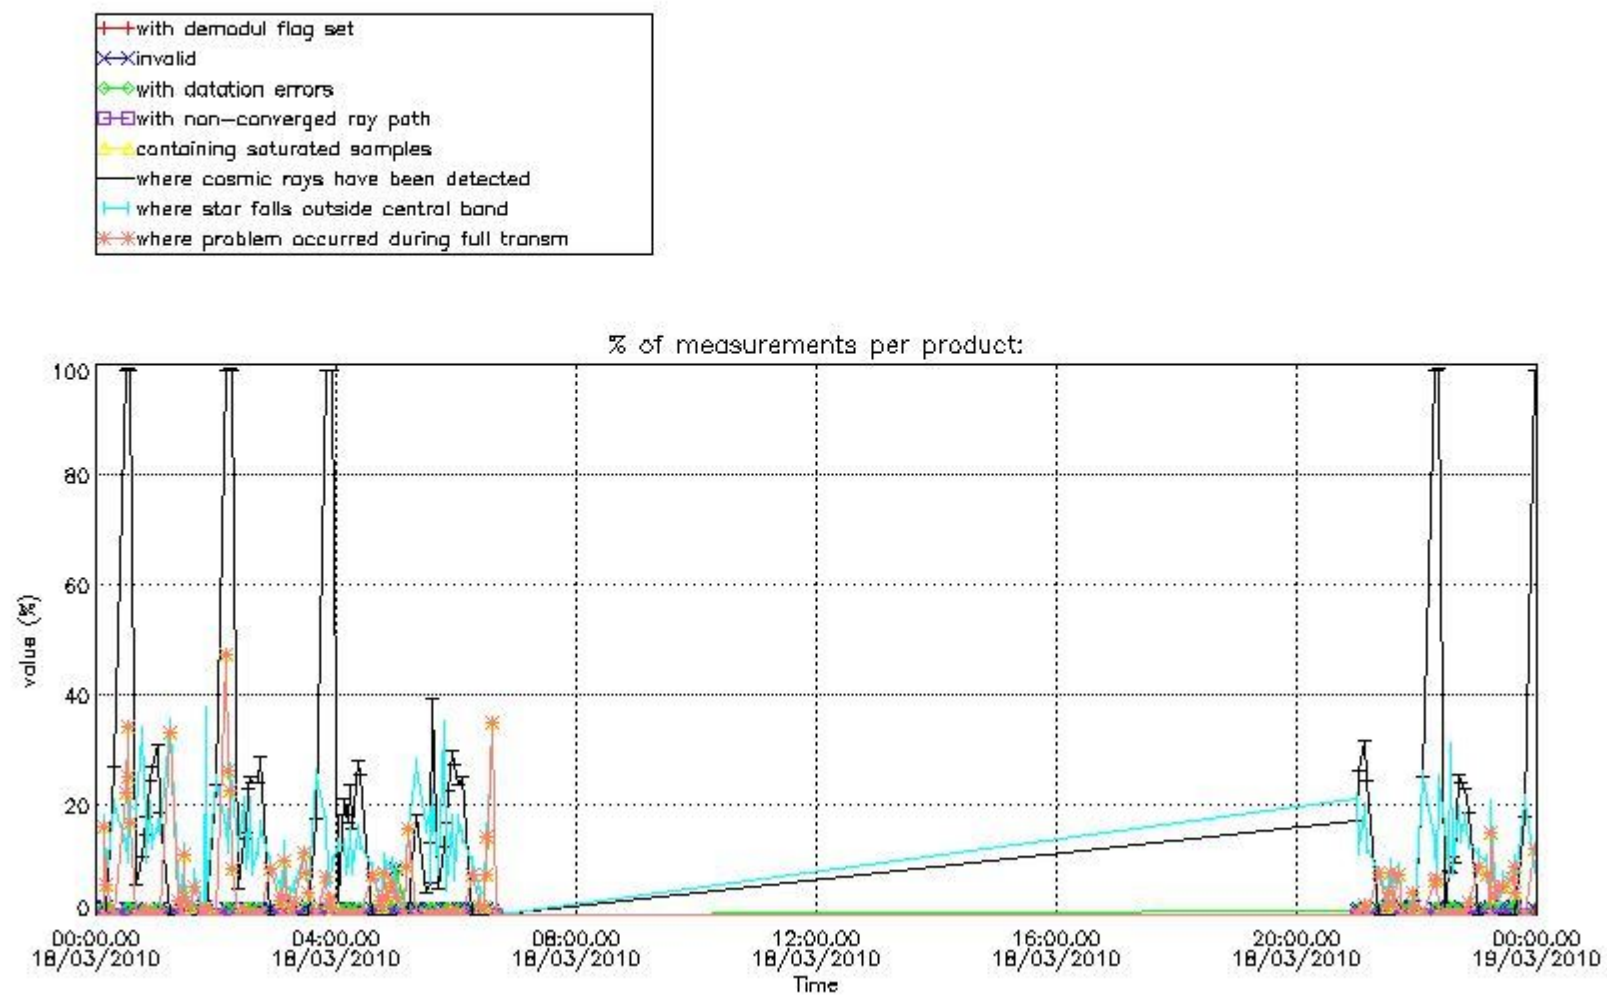

5. Demodulation flag and quality information monitoring

In this section it is presented the modulation information extracted from the pcd (product confidence data) at measurement level and information extracted from the Quality Summary dataset. Only products without errors (error flag in the MPH set to "0") are used.

5.1 Percentage of products during reporting period with:

At least one measurement with demodulation flag set:	39.6947 %
Reference spectrum computed from DB:	0.00000 %
Reference spectrum with small number of measurements:	0.00000 %
SATU data not used:	0.00000 %

5.2 Plot quality information per product (time dependant)

5.3 Plot quality information per product (world map)