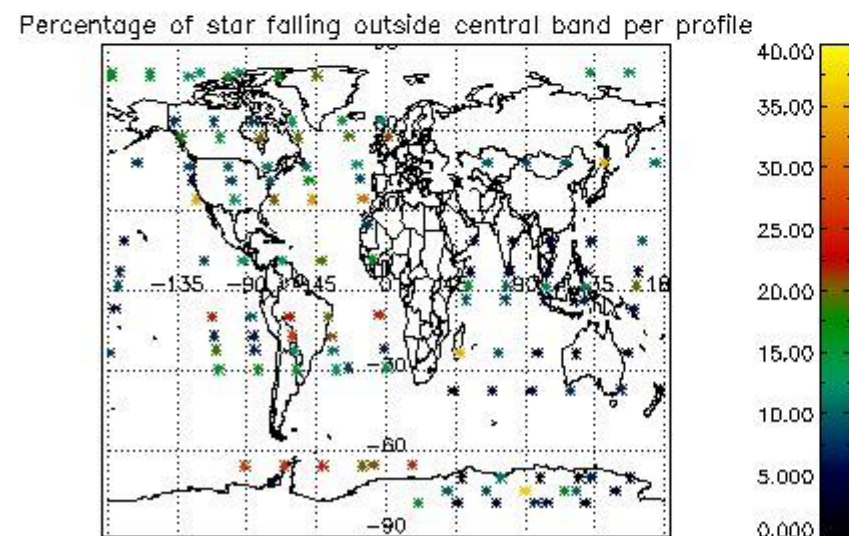

6. Statistics and plot of tangent altitude of the last measurement (DARK & BRIGHT products without errors)

6.1 Statistics on tangent altitude lost:

Statistics	DARK	BRIGHT	TWILIGHT
Mean:	14.634	19.800	NaN
St. deviation:	4.7318	4.8856	NaN
Maximum:	21.011	26.003	NaN
Minimum:	2.4962	3.2462	NaN
Number of data:	37.000	59.000	NaN

6.2 Plot for DARK limb products