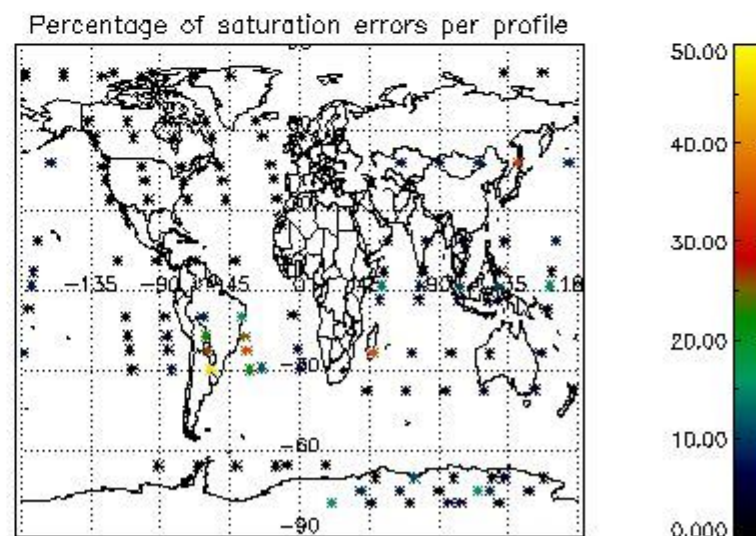

6. Statistics and plot of tangent altitude of the last measurement (DARK & BRIGHT products without errors)

6.1 Statistics on tangent altitude lost:

Statistics	DARK	BRIGHT	TWILIGHT
Mean:	14.634	19.800	NaN
St. deviation:	4.7318	4.8856	NaN
Maximum:	21.011	26.003	NaN
Minimum:	2.4962	3.2462	NaN
Number of data:	37.000	59.000	NaN

6.2 Plot for DARK limb products