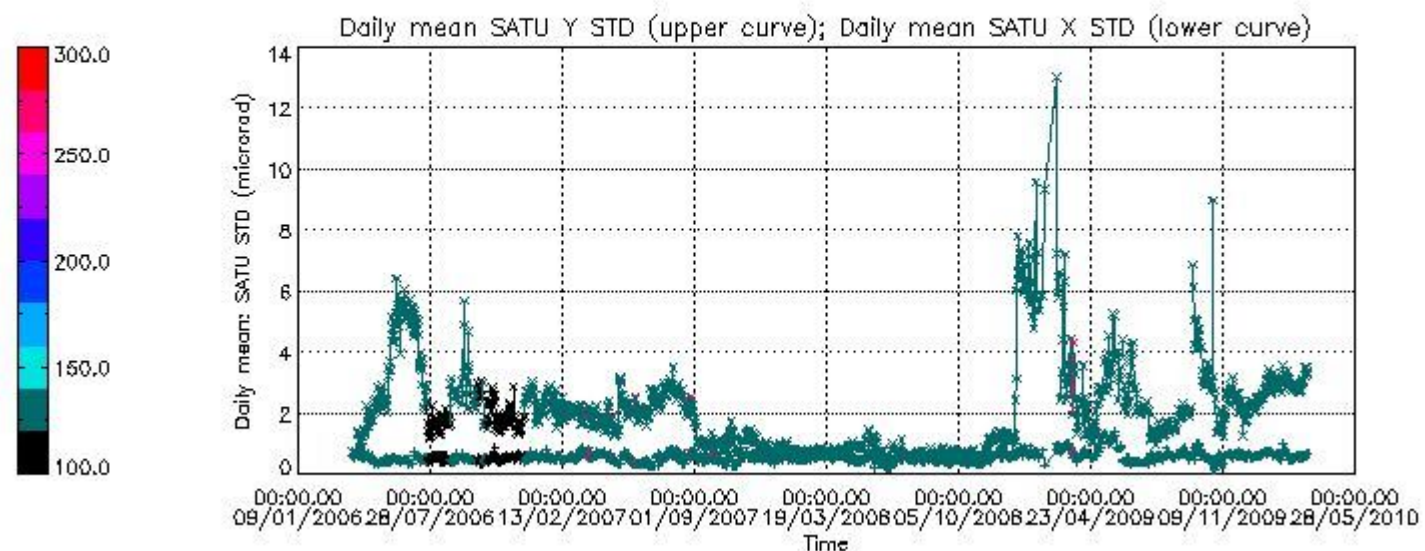

Number of data:	39500.	39500.	57850.	57850.

7.2.2 Trend of daily SATU NEA St. deviation since 1st April 2006 (dark limb)

The long term trend of the SATU 'X' and 'Y' standard deviations should be constant during the whole mission.

The colorbar represents the start tangent altitude (km) of the occultations.

Upper curve: STD of SATU Y axis

Lower curve: STD of SATU X axis

8. Auxiliary Data Files used for the production reported in section 2.4

The number reported in the third column indicates since which file (see list in section 2.4) the corresponding auxiliary file has been used. The fourth column is the date of those product files.

Type	Auxiliary Filename	Used since product	Used since product date
INST_PHYS_CHARACTERISTICS	GOM_INS_AXVIEC20091111_143220_20030716_120000_20500101_000000	1	18-MAR-2010 00:07:02
CALIBRATION_DATABASE	GOM_CAL_AXVIEC20100317_084501_20100315_000000_20500101_000000	1	18-MAR-2010 00:07:02
LEVEL-1B_PROC_CONFIG	GOM_PR1_AXVIEC20091111_145255_20020301_000000_20500101_000000	1	18-MAR-2010 00:07:02
STAR_CATALOGUE	GOM_CAT_AXVIEC20020121_161009_20020101_000000_20200101_000000	1	18-MAR-2010 00:07:02
STELLAR_SPECTRA_DATABANK	GOM_STS_AXVIEC20091111_151504_20020101_160000_20500101_000000	1	18-MAR-2010 00:07:02
ECMWF_FILE	AUX_ECF_AXNECM20100317_054116_20100317_210000_20100318_090000	1	18-MAR-2010 00:07:02
ECMWF_FILE	AUX_ECF_AXNECM20100317_172120_20100318_030000_20100318_150000	46	18-MAR-2010 03:18:48
ECMWF_FILE	AUX_ECA_AXNECM20100318_052117_20100317_210000_20100318_090000	69	18-MAR-2010 04:59:24
ECMWF_FILE	AUX_ECF_AXNECM20100318_054115_20100318_210000_20100319_090000	93	18-MAR-2010 21:00:57
OPTIONAL_ECMWF_FILE	MISSING	1	18-MAR-2010 00:07:02
ORBIT_DATA_FILE	DOR_NAV_OPNPDE20100317_224228_000057382087_00430_42067_9973.N1	1	18-MAR-2010 00:07:02
ORBIT_DATA_FILE	DOR_NAV_OPNPDE20100318_002325_000054192087_00431_42068_9974.N1	5	18-MAR-2010 00:29:09
ORBIT_DATA_FILE	DOR_NAV_OPNPDE20100318_015903_000041442087_00432_42069_9975.N1	28	18-MAR-2010 02:09:45
ORBIT_DATA_FILE	DOR_NAV_OPNPDE20100318_031326_000057382087_00433_42070_9976.N1	46	18-MAR-2010 03:18:48
ORBIT_DATA_FILE	DOR_NAV_OPNPDE20100318_045423_000057382087_00434_42071_9977.N1	69	18-MAR-2010 04:59:24
ORBIT_DATA_FILE	DOR_NAV_OPNPDE20100318_205604_000041442087_00444_42081_9982.N1	93	18-MAR-2010 21:00:57
ORBIT_DATA_FILE	DOR_NAV_OPNPDE20100318_221027_000057382087_00444_42081_9983.N1	108	18-MAR-2010 22:17:07
ORBIT_DATA_FILE	DOR_NAV_OPNPDE20100318_235124_000057382087_00445_42082_9984.N1	131	18-MAR-2010 23:57:44