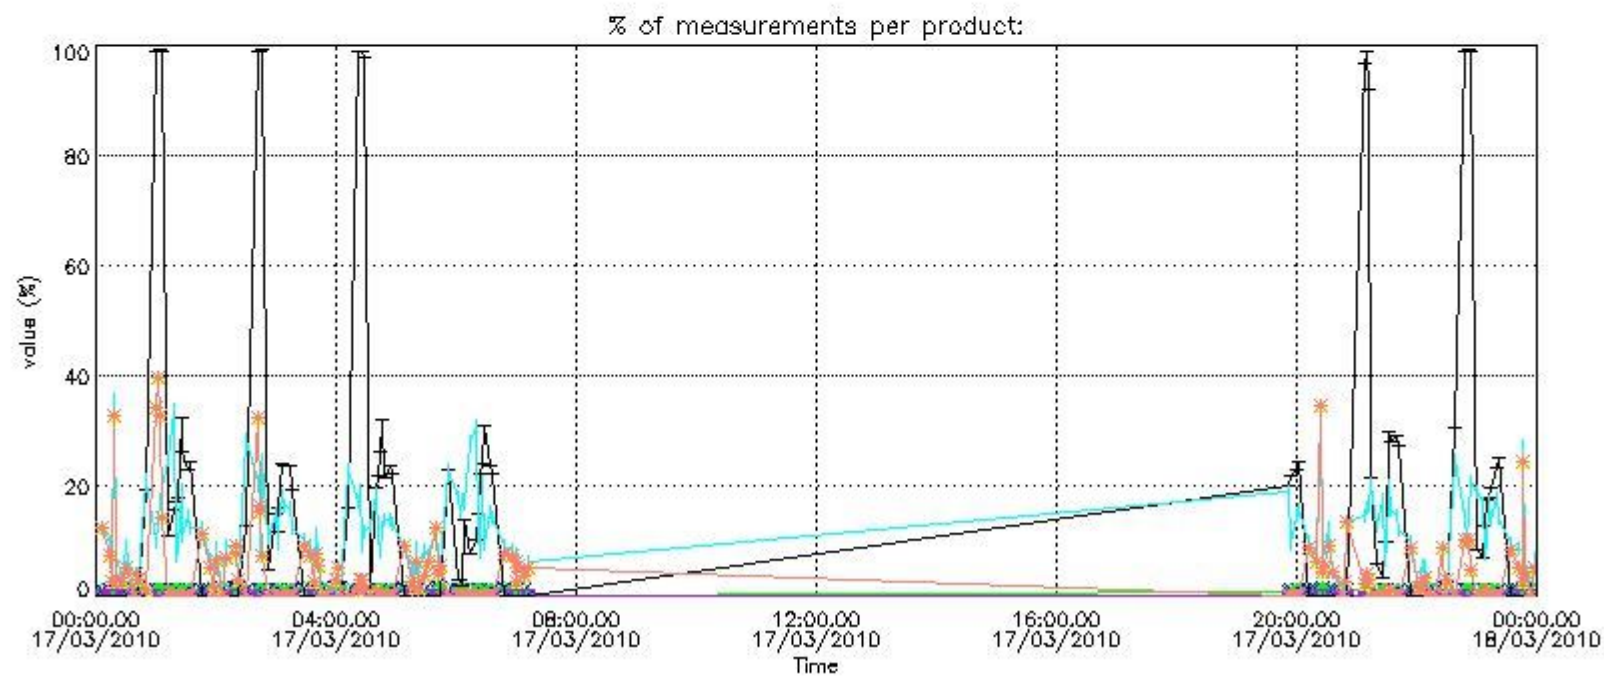

5.1 Percentage of products during reporting period with:

At least one measurement with demodulation flag set:	36.7742 %
Reference spectrum computed from DB:	0.00000 %
Reference spectrum with small number of measurements:	0.00000 %
SATU data not used:	0.00000 %

5.2 Plot quality information per product (time dependant)

5.3 Plot quality information per product (world map)