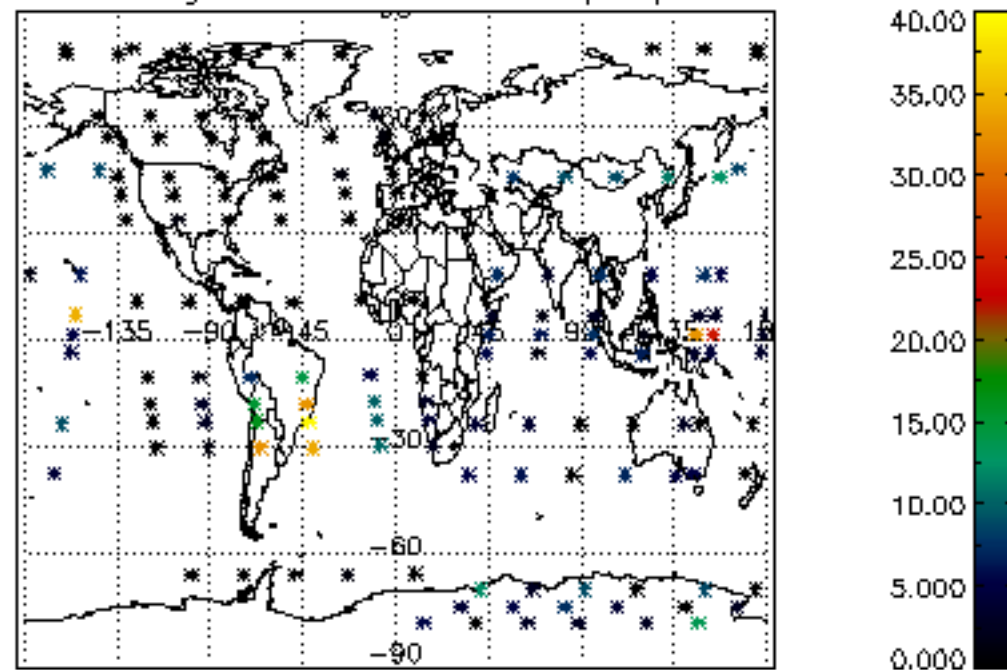

Percentage of cosmic ray hits per profile

Percentage of datation errors per profile

Percentage of star falling outside central band per profile

Percentage of saturation errors per profile

Tangent altitude at which the star is lost