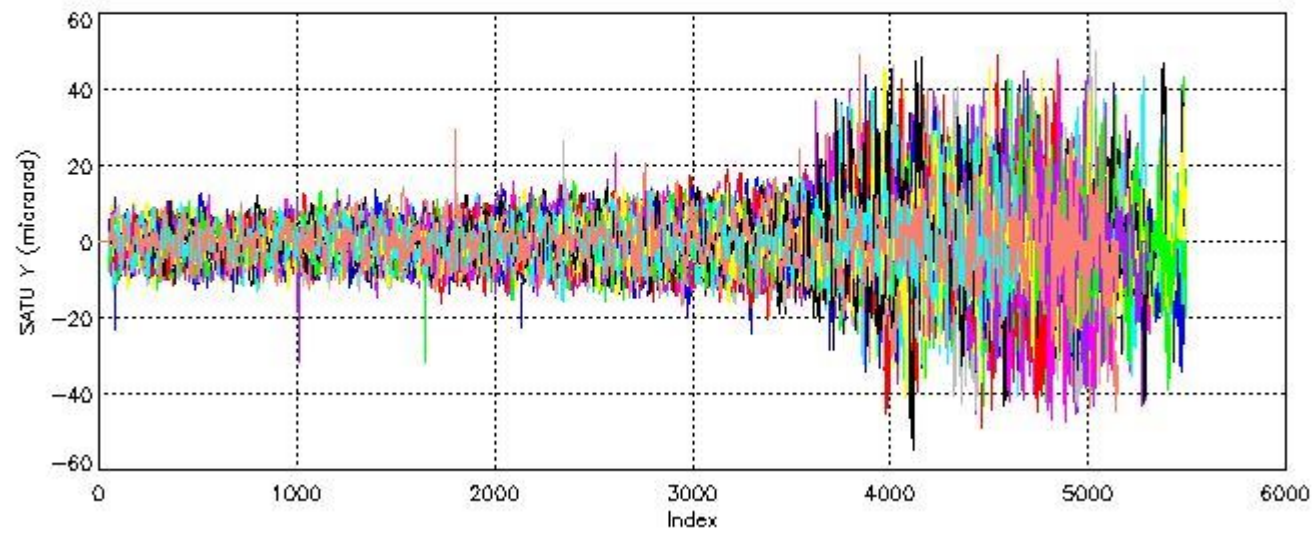

7.2 Statistics on SATU Noise Equivalent Angle (NEA) for DARK (D) and BRIGHT (B) products above 105 kms

The Star Acquisition and Tracking Unit (it is the CCD that tracks the star while it is occulted) Noise Equivalent Angle consists of the statistical angular variation of the SATU data above the atmosphere.

Statistics (in microradians) above 105 km are computed for every occultation, giving four values per occultation: one in the 'X' direction and one in the 'Y' direction for dark and bright limbs. A mean value per day in every direction and limb is calculated and monitored in order to assess instrument performance in terms of star pointing.

7.2.1 SATU NEA Statistics (table)

Statistics	SATU X (D)	SATU Y (D)	SATU X (B)	SATU Y (B)
Mean:	0.21544	-0.27873	0.15530	-0.24640
St. deviation:	0.64581	3.3475	0.59656	3.0551
Maximum:	7.2000	13.000	4.0000	12.200
Minimum:	-14.800	-31.400	-3.9000	-14.400