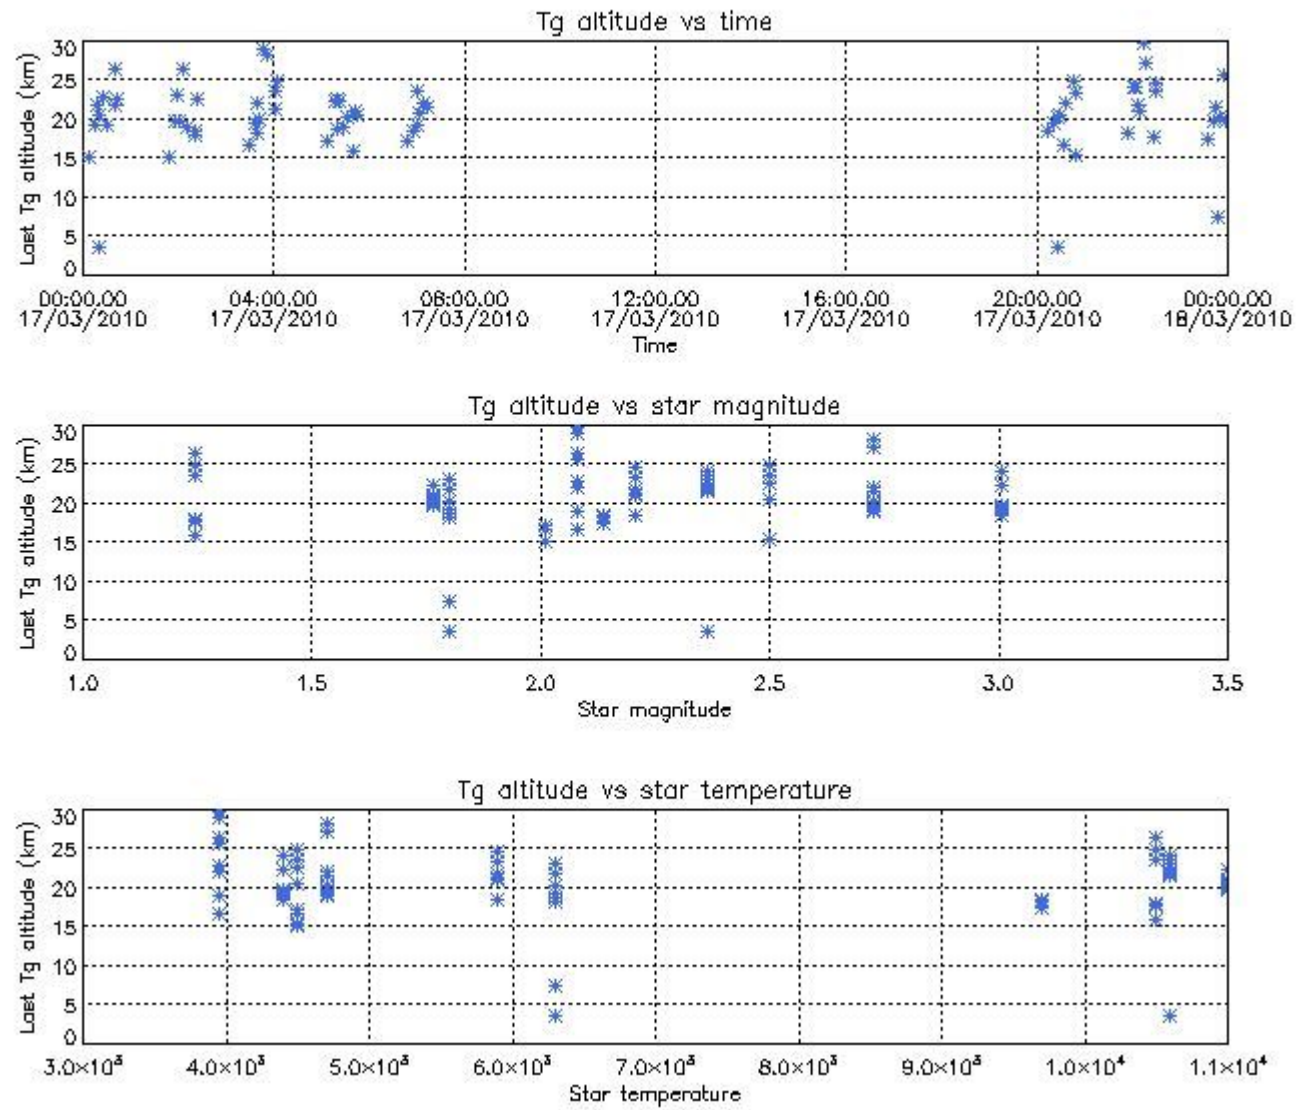

### 6.1 Statistics on tangent altitude lost:

Statistics	DARK	BRIGHT	TWILIGHT
Mean:	14.661	20.448	NaN
St. deviation:	3.8232	4.5095	NaN
Maximum:	19.952	29.826	NaN
Minimum:	4.2811	3.6660	NaN
Number of data:	48.000	74.000	NaN

### 6.2 Plot for DARK limb products

Tangent altitude at which the star is lost

6.3 Plot for BRIGHT limb products

## Tangent altitude at which the star is lost