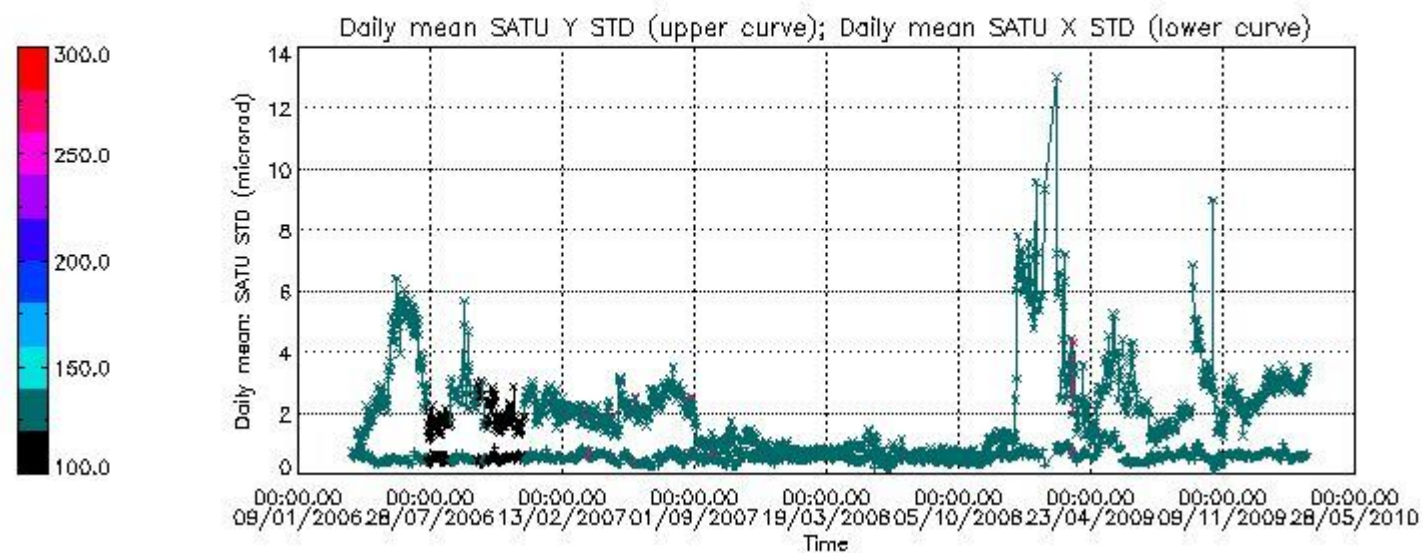

Number of data:	51800.	51800.	71900.	71900.

7.2.2 Trend of daily SATU NEA St. deviation since 1st April 2006 (dark limb)

The long term trend of the SATU 'X' and 'Y' standard deviations should be constant during the whole mission.

The colorbar represents the start tangent altitude (km) of the occultations.

Upper curve: STD of SATU Y axis

Lower curve: STD of SATU X axis

8. Auxiliary Data Files used for the production reported in section 2.4

The number reported in the third column indicates since which file (see list in section 2.4) the corresponding auxiliary file has been used. The fourth column is the date of those product files.

Type	Auxiliary Filename	Used since product	Used since product date
INST_PHYS_CHARACTERISTICS	GOM_INS_AXVIEC20091111_143220_20030716_120000_20500101_000000	1	17-MAR-2010 00:05:54
CALIBRATION_DATABASE	GOM_CAL_AXVIEC20100309_114519_20100307_000000_20500101_000000	1	17-MAR-2010 00:05:54
CALIBRATION_DATABASE	GOM_CAL_AXVIEC20100317_084501_20100315_000000_20500101_000000	100	17-MAR-2010 19:51:46
LEVEL-1B_PROC_CONFIG	GOM_PR1_AXVIEC20091111_145255_20020301_000000_20500101_000000	1	17-MAR-2010 00:05:54
STAR_CATALOGUE	GOM_CAT_AXVIEC20020121_161009_20020101_000000_20200101_000000	1	17-MAR-2010 00:05:54
STELLAR_SPECTRA_DATABANK	GOM_STS_AXVIEC20091111_151504_20020101_160000_20500101_000000	1	17-MAR-2010 00:05:54
ECMWF_FILE	AUX_ECF_AXNECM20100316_054117_20100316_210000_20100317_090000	1	17-MAR-2010 00:05:54
ECMWF_FILE	AUX_ECF_AXNECM20100316_172117_20100317_030000_20100317_150000	49	17-MAR-2010 03:37:59
ECMWF_FILE	AUX_ECA_AXNECM20100317_052115_20100316_210000_20100317_090000	77	17-MAR-2010 05:40:26
ECMWF_FILE	AUX_ECA_AXNECM20100317_172120_20100317_090000_20100317_210000	100	17-MAR-2010 19:51:46
ECMWF_FILE	AUX_ECF_AXNECM20100317_052116_20100317_150000_20100318_030000	114	17-MAR-2010 20:57:36
ECMWF_FILE	AUX_ECF_AXNECM20100317_054116_20100317_210000_20100318_090000	138	17-MAR-2010 22:48:32
OPTIONAL_ECMWF_FILE	MISSING	1	17-MAR-2010 00:05:54
ORBIT_DATA_FILE	DOR_NAV_OPNPDE20100316_231429_000057382087_00416_42053_9965.N1	1	17-MAR-2010 00:05:54
ORBIT_DATA_FILE	DOR_NAV_OPNPDE20100317_005526_000092452087_00417_42054_9966.N1	12	17-MAR-2010 01:00:34
ORBIT_DATA_FILE	DOR_NAV_OPNPDE20100317_033449_000066952087_00419_42056_9967.N1	49	17-MAR-2010 03:37:59
ORBIT_DATA_FILE	AUX_FPO_AXVPDS20100316_224002_20100316_182640_20100326_213330	77	17-MAR-2010 05:40:26
ORBIT_DATA_FILE	DOR_NAV_OPNPDE20100317_194708_000038252087_00429_42066_9971.N1	100	17-MAR-2010 19:51:46
ORBIT_DATA_FILE	DOR_NAV_OPNPDE20100317_205612_000060572087_00429_42066_9972.N1	114	17-MAR-2010 20:57:36
ORBIT_DATA_FILE	DOR_NAV_OPNPDE20100317_224228_000057382087_00430_42067_9973.N1	138	17-MAR-2010 22:48:32