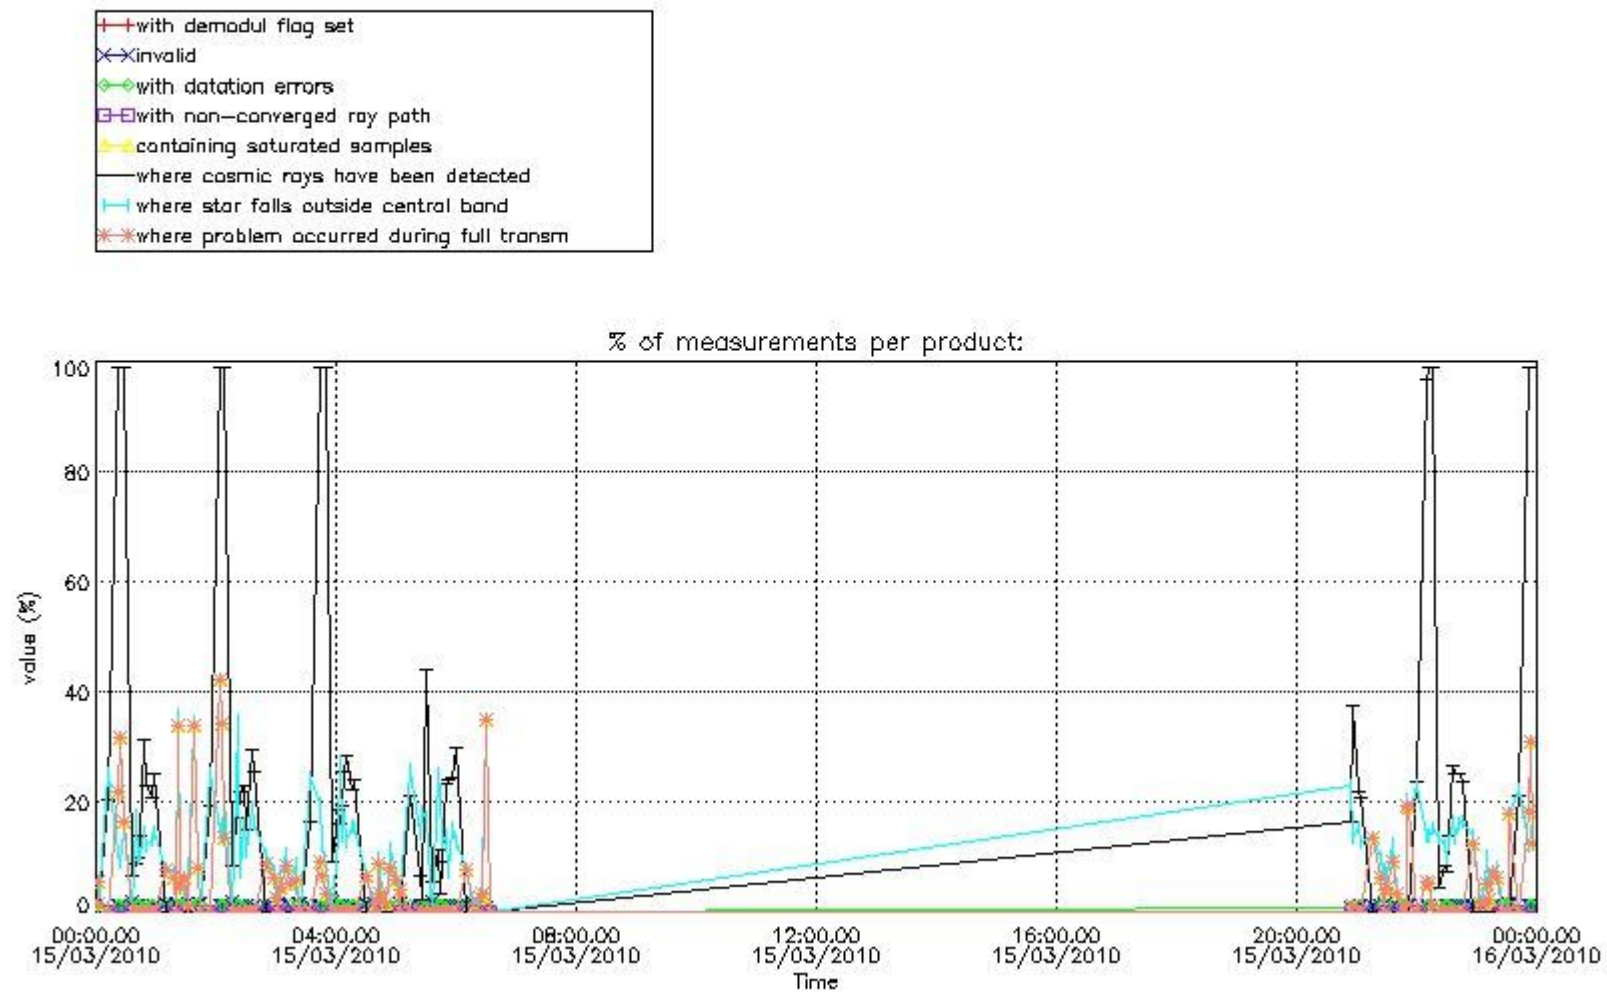

### 5.2 Plot quality information per product (time dependant)