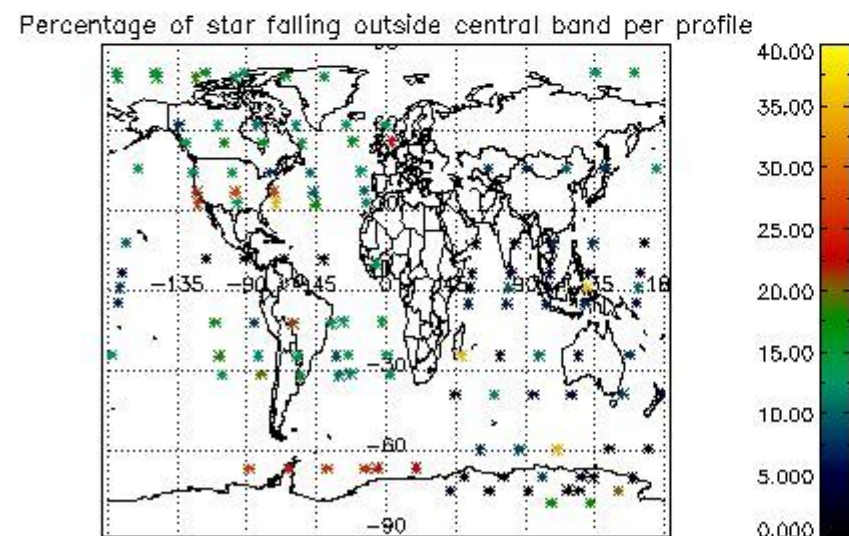

6. Statistics and plot of tangent altitude of the last measurement (DARK & BRIGHT products without errors)

6.1 Statistics on tangent altitude lost:

Statistics	DARK	BRIGHT	TWILIGHT
Mean:	20.860	20.054	NaN
St. deviation:	19.021	5.1966	NaN
Maximum:	77.934	27.001	NaN
Minimum:	3.0602	3.0809	NaN
Number of data:	38.000	60.000	NaN

6.2 Plot for DARK limb products