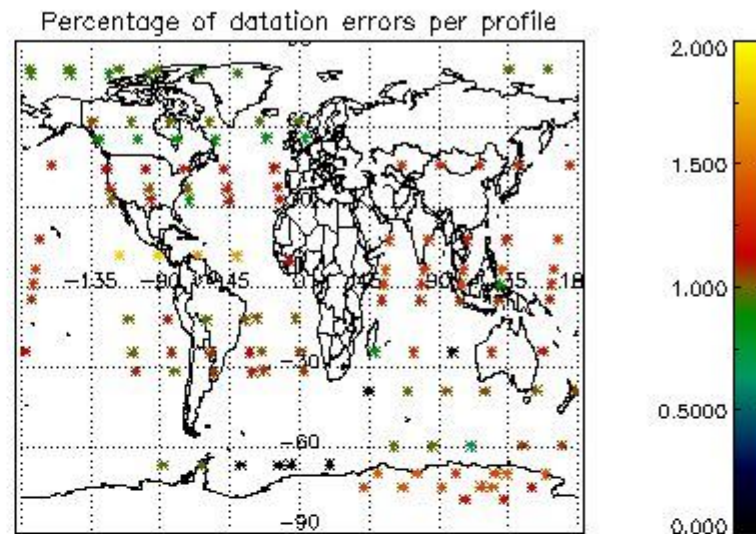

6. Statistics and plot of tangent altitude of the last measurement (DARK & BRIGHT products without errors)

6.1 Statistics on tangent altitude lost:

Statistics	DARK	BRIGHT	TWILIGHT
Mean:	20.860	20.054	NaN
St. deviation:	19.021	5.1966	NaN
Maximum:	77.934	27.001	NaN
Minimum:	3.0602	3.0809	NaN
Number of data:	38.000	60.000	NaN

6.2 Plot for DARK limb products