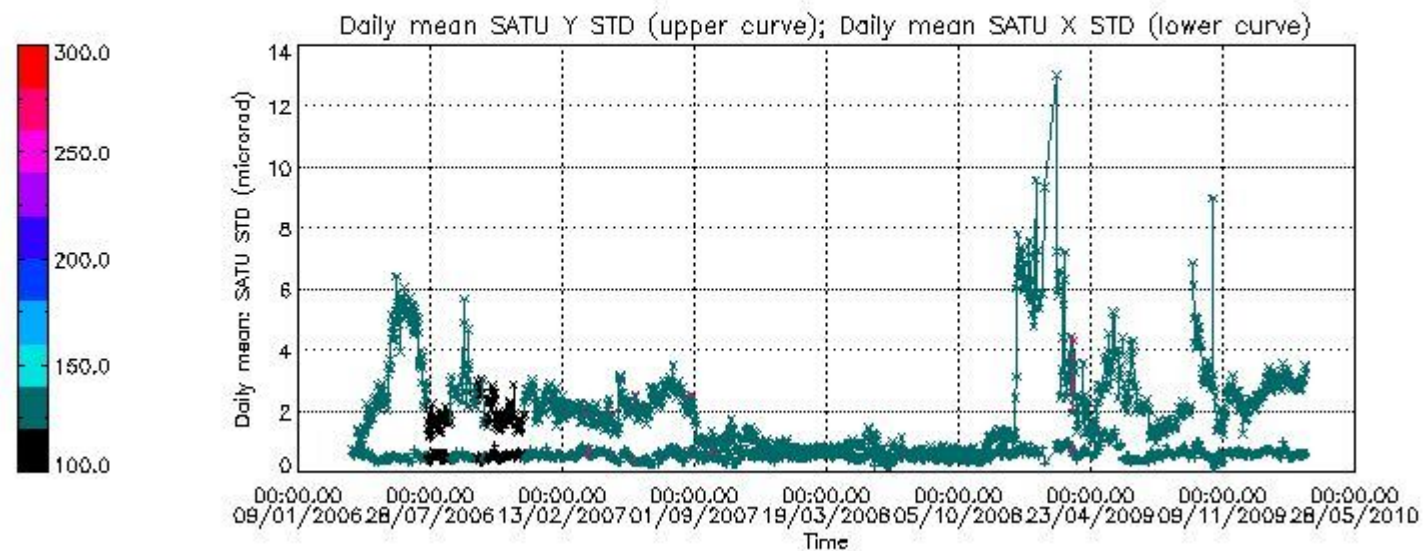

Number of data:	39850.	39850.	58900.	58900.

7.2.2 Trend of daily SATU NEA St. deviation since 1st April 2006 (dark limb)

The long term trend of the SATU 'X' and 'Y' standard deviations should be constant during the whole mission.

The colorbar represents the start tangent altitude (km) of the occultations.

Upper curve: STD of SATU Y axis

Lower curve: STD of SATU X axis

8. Auxiliary Data Files used for the production reported in section 2.4

The number reported in the third column indicates since which file (see list in section 2.4) the corresponding auxiliary file has been used. The fourth column is the date of those product files.

Type	Auxiliary Filename	Used since product	Used since product date
INST_PHYS_CHARACTERISTICS	GOM_INS_AXVIEC20091111_143220_20030716_120000_20500101_000000	1	15-MAR-2010 00:01:15
CALIBRATION_DATABASE	GOM_CAL_AXVIEC20100309_114519_20100307_000000_20500101_000000	1	15-MAR-2010 00:01:15
LEVEL-1B_PROC_CONFIG	GOM_PR1_AXVIEC20091111_145255_20020301_000000_20500101_000000	1	15-MAR-2010 00:01:15
STAR_CATALOGUE	GOM_CAT_AXVIEC20020121_161009_20020101_000000_20200101_000000	1	15-MAR-2010 00:01:15
STELLAR_SPECTRA_DATABANK	GOM_STS_AXVIEC20091111_151504_20020101_160000_20500101_000000	1	15-MAR-2010 00:01:15
ECMWF_FILE	AUX_ECF_AXNECM20100314_052116_20100314_210000_20100315_090000	1	15-MAR-2010 00:01:15
ECMWF_FILE	AUX_ECF_AXNECM20100314_170924_20100315_030000_20100315_150000	43	15-MAR-2010 03:13:29
ECMWF_FILE	AUX_ECA_AXNECM20100315_052118_20100314_210000_20100315_090000	65	15-MAR-2010 04:54:04
ECMWF_FILE	AUX_ECF_AXNECM20100315_052119_20100315_150000_20100316_030000	88	15-MAR-2010 20:54:38
ECMWF_FILE	AUX_ECF_AXNECM20100315_052119_20100315_210000_20100316_090000	104	15-MAR-2010 22:10:46
OPTIONAL_ECMWF_FILE	MISSING	1	15-MAR-2010 00:01:15
ORBIT_DATA_FILE	AUX_FPO_AXVPDS20100314_225530_20100314_192954_20100324_205608	1	15-MAR-2010 00:01:15
ORBIT_DATA_FILE	DOR_NAV_OPNPDE20100315_001830_000054192087_00388_42025_9951.N1	4	15-MAR-2010 00:22:49
ORBIT_DATA_FILE	DOR_NAV_OPNPDE20100315_015409_000041442087_00389_42026_9952.N1	26	15-MAR-2010 02:03:26
ORBIT_DATA_FILE	AUX_FPO_AXVPDS20100314_225530_20100314_192954_20100324_205608	43	15-MAR-2010 03:13:29
ORBIT_DATA_FILE	DOR_NAV_OPNPDE20100315_044929_000057382087_00391_42028_9954.N1	65	15-MAR-2010 04:54:04
ORBIT_DATA_FILE	DOR_NAV_OPNPDE20100315_205109_000038252087_00401_42038_9957.N1	88	15-MAR-2010 20:54:38
ORBIT_DATA_FILE	AUX_FPO_AXVPDS20100314_225530_20100314_192954_20100324_205608	104	15-MAR-2010 22:10:46
ORBIT_DATA_FILE	DOR_NAV_OPNPDE20100315_234629_000057382087_00402_42039_9959.N1	127	15-MAR-2010 23:51:23