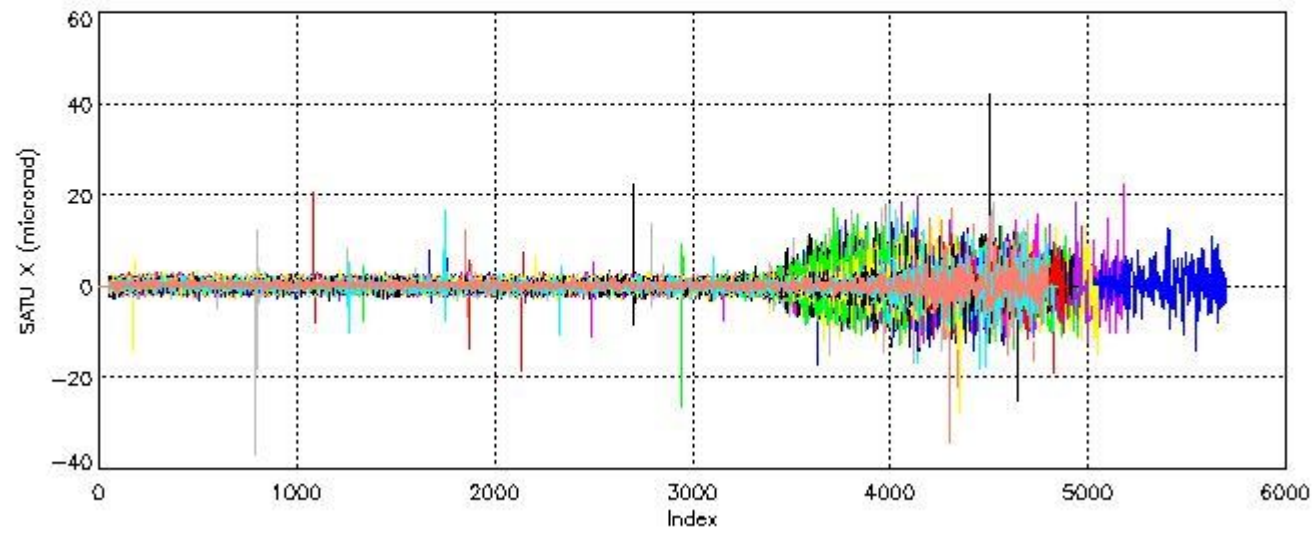

7.2 Statistics on SATU Noise Equivalent Angle (NEA) for DARK (D) and BRIGHT (B) products above 105 kms

The Star Acquisition and Tracking Unit (it is the CCD that tracks the star while it is occulted) Noise Equivalent Angle consists of the statistical angular variation of the SATU data above the atmosphere.

Statistics (in microradians) above 105 km are computed for every occultation, giving four values per occultation: one in the 'X' direction and one in the 'Y' direction for dark and bright limbs. A mean value per day in every direction and limb is calculated and monitored in order to assess instrument performance in terms of star pointing.

7.2.1 SATU NEA Statistics (table)

Statistics	SATU X (D)	SATU Y (D)	SATU X (B)	SATU Y (B)
Mean:	0.19021	-0.33231	0.14969	-0.26047
St. deviation:	0.58088	3.4031	0.57027	3.2145
Maximum:	12.300	31.800	3.8000	12.900
Minimum:	-37.000	-17.700	-4.6000	-15.900