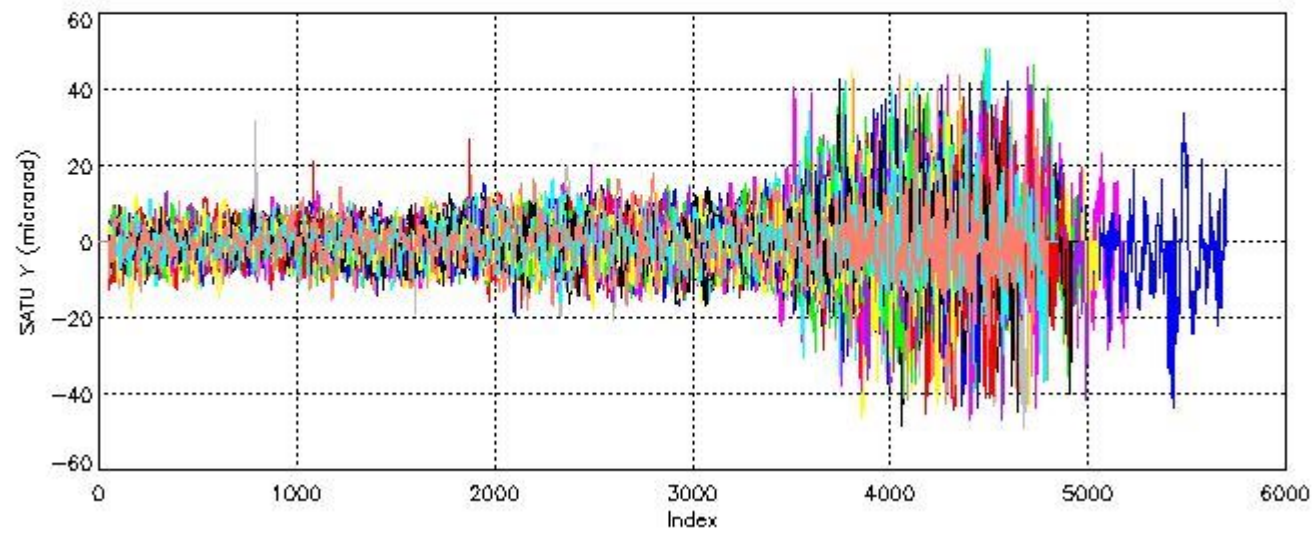

7.2 Statistics on SATU Noise Equivalent Angle (NEA) for DARK (D) and BRIGHT (B) products above 105 kms

The Star Acquisition and Tracking Unit (it is the CCD that tracks the star while it is occulted) Noise Equivalent Angle consists of the statistical angular variation of the SATU data above the atmosphere.

Statistics (in microradians) above 105 km are computed for every occultation, giving four values per occultation: one in the 'X' direction and one in the 'Y' direction for dark and bright limbs. A mean value per day in every direction and limb is calculated and monitored in order to assess instrument performance in terms of star pointing.

7.2.1 SATU NEA Statistics (table)

Statistics	SATU X (D)	SATU Y (D)	SATU X (B)	SATU Y (B)
Mean:	0.19021	-0.33231	0.14969	-0.26047
St. deviation:	0.58088	3.4031	0.57027	3.2145
Maximum:	12.300	31.800	3.8000	12.900
Minimum:	-37.000	-17.700	-4.6000	-15.900