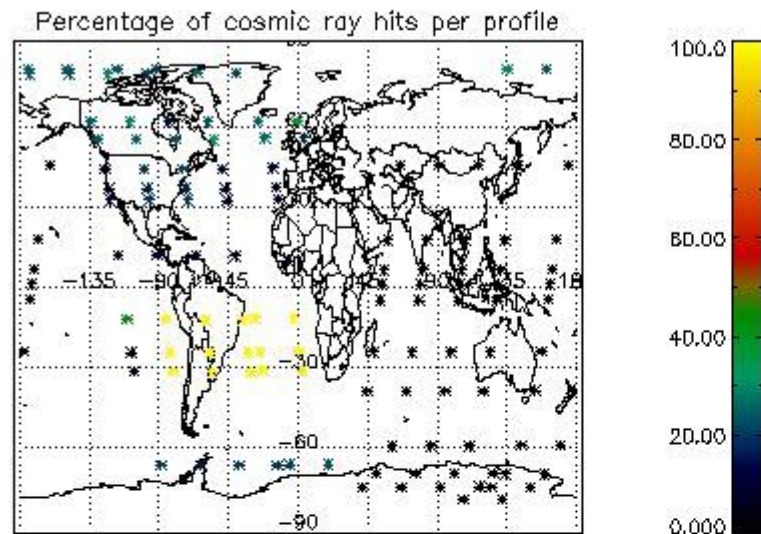

6. Statistics and plot of tangent altitude of the last measurement (DARK & BRIGHT products without errors)

6.1 Statistics on tangent altitude lost:

Statistics	DARK	BRIGHT	TWILIGHT
Mean:	20.860	20.054	NaN
St. deviation:	19.021	5.1966	NaN
Maximum:	77.934	27.001	NaN
Minimum:	3.0602	3.0809	NaN
Number of data:	38.000	60.000	NaN

6.2 Plot for DARK limb products