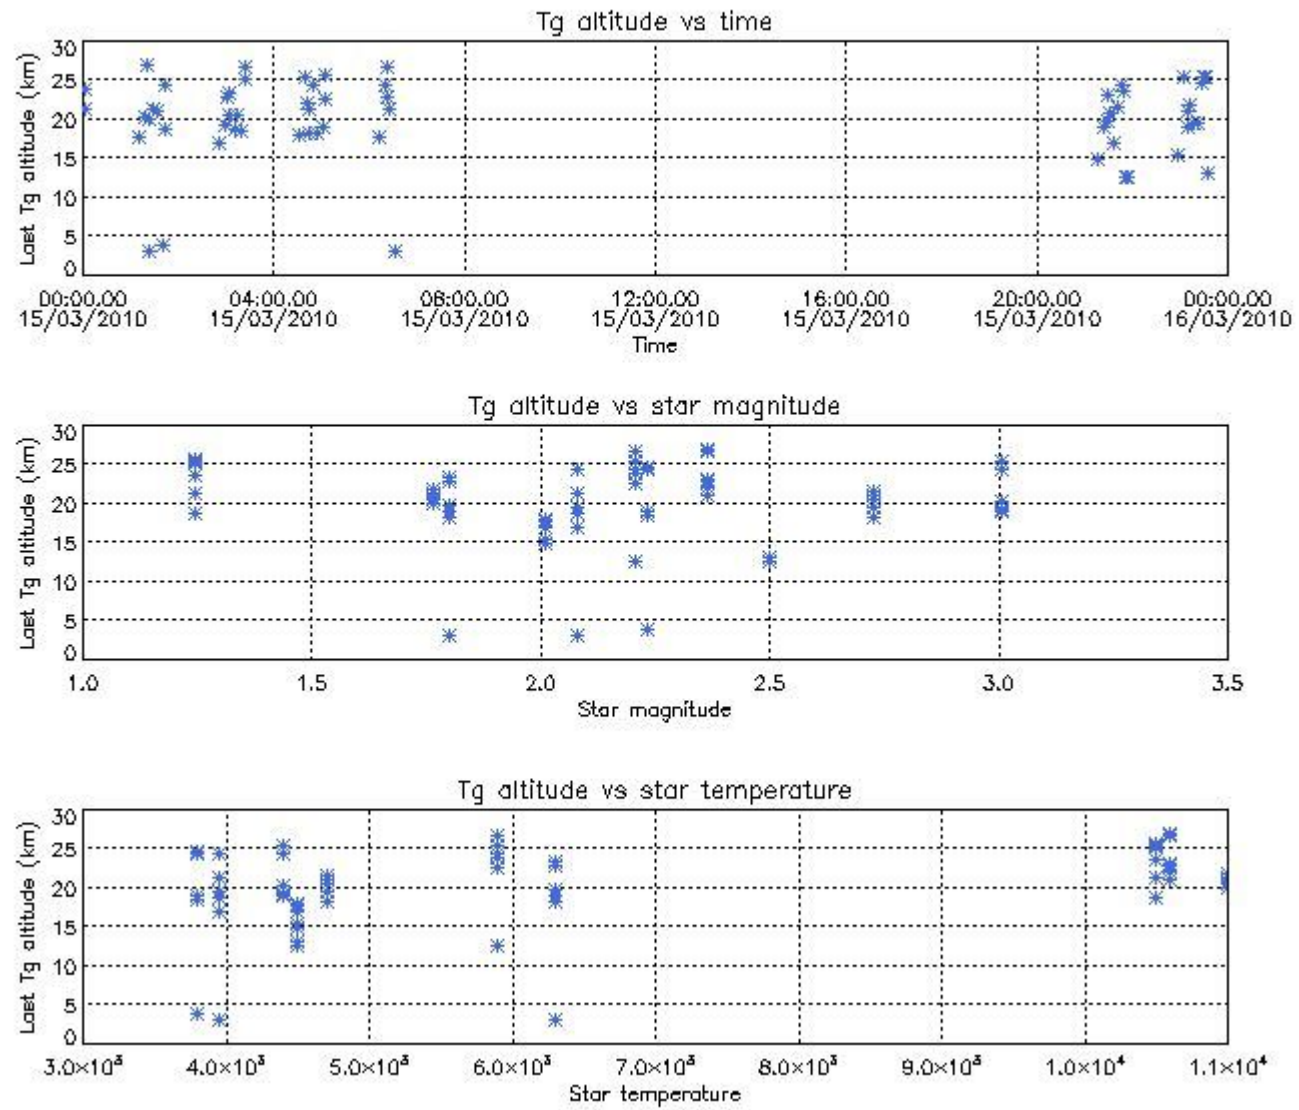

### 6.2 Plot for DARK limb products

Tangent altitude at which the star is lost

6.3 Plot for BRIGHT limb products

## Tangent altitude at which the star is lost