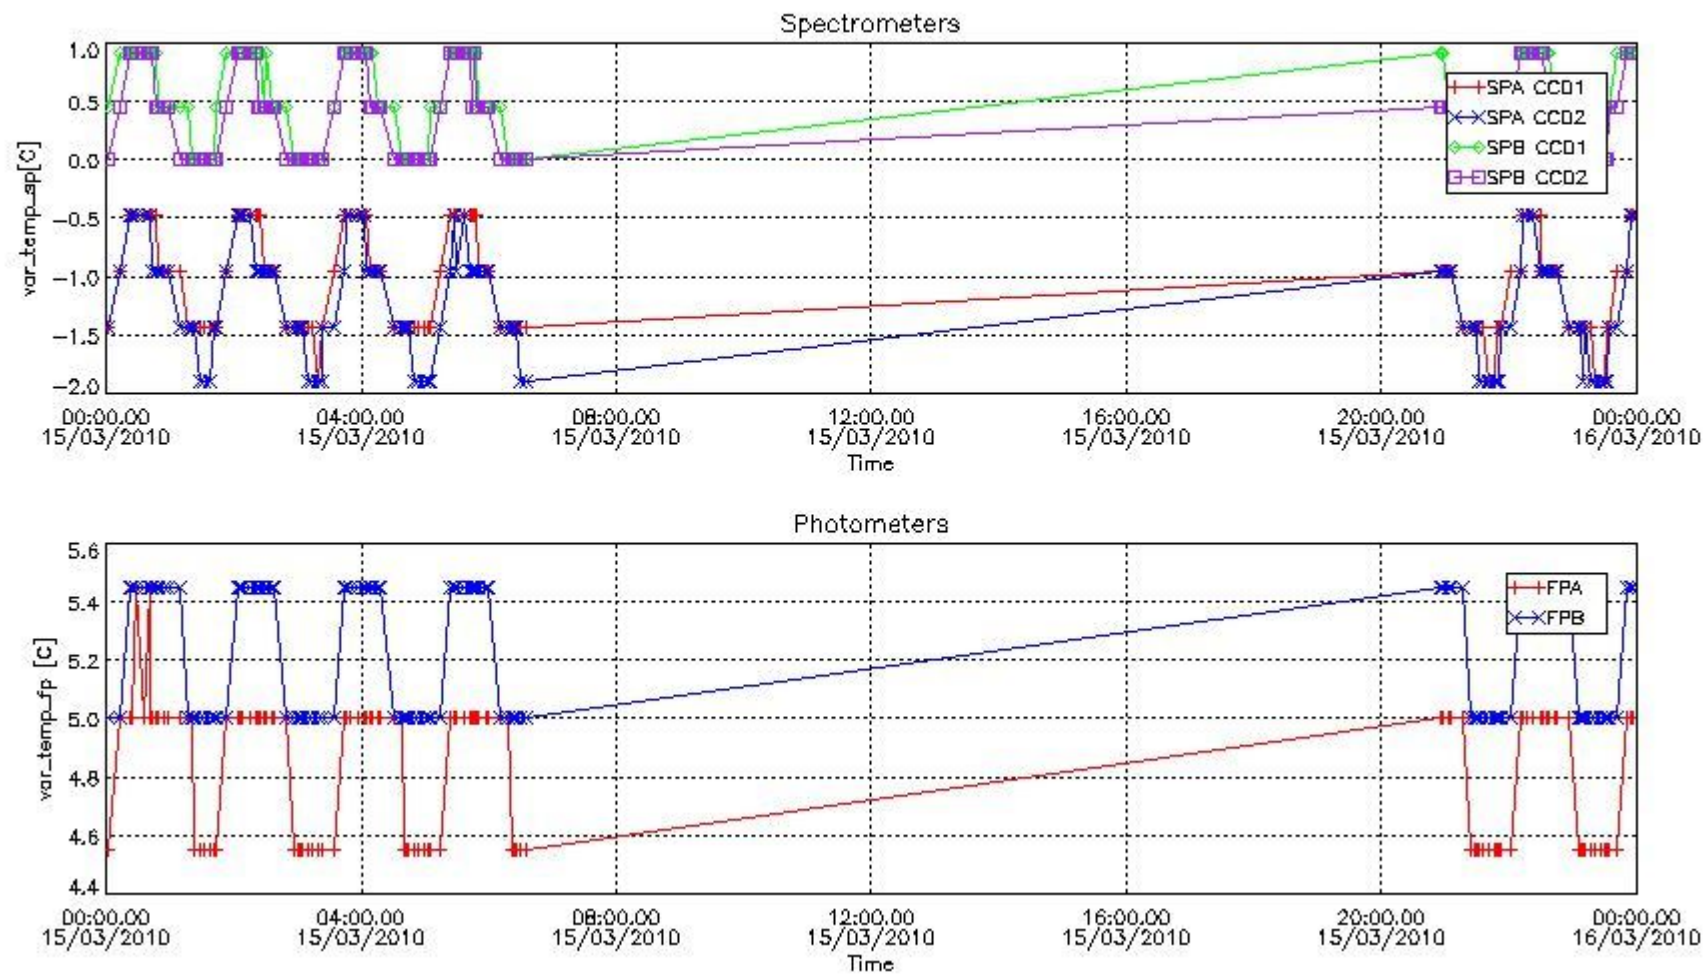

3. Plot of GOMOS spectrometers and photometers temperatures from level 1b data

4. Overview of dark signal processing per product

The Dark Charge (DC) is a temperature-dependant signal added to the useful measurements and it is therefore subtracted from them during the processing. There are two phenomena that produce a continuous increase of the DC: the "hot pixels" (a pixel is "hot" when its DC exceeds by a significant amount its value measured on ground at the same temperature) and the "Random Telegraphic Signal" (abrupt change positive or negative of the CCD pixel signal, random in time, affecting only the DC part of the signal and not the photon generated signal).

In this section a list of products that did not use the Dark Sky Area (DSA) observation for the DC computation is given. It is also provided the mean DC plot per product for dark limb products with no error flag set.

4.1 These products did not use the DSA observation for DC computation:

Product name	DC information
GOM_TRA_1PNPDE20100315_205438_000000642087_00401_42038_6583.N1	DC map used
GOM_TRA_1PNPDE20100315_205629_000000522087_00401_42038_6584.N1	DC map used
GOM_TRA_1PNPDE20100315_210220_000000532087_00401_42038_6585.N1	DC map used
GOM_TRA_1PNPDE20100315_210440_000000512087_00401_42038_6586.N1	DC map used
GOM_TRA_1PNPDE20100315_211619_000000412087_00401_42038_6587.N1	DC map used
GOM_TRA_1PNPDE20100315_212407_000000412087_00401_42038_6588.N1	DC map used
GOM_TRA_1PNPDE20100315_212718_000000382087_00401_42038_6589.N1	DC map used
GOM_TRA_1PNPDE20100315_212847_000000392087_00401_42038_6590.N1	DC map used
GOM_TRA_1PNPDE20100315_213025_000000472087_00401_42038_6591.N1	DC map used
GOM_TRA_1PNPDE20100315_213552_000000442087_00401_42038_6592.N1	DC map used
GOM_TRA_1PNPDE20100315_213958_000000482087_00401_42038_6593.N1	DC map used