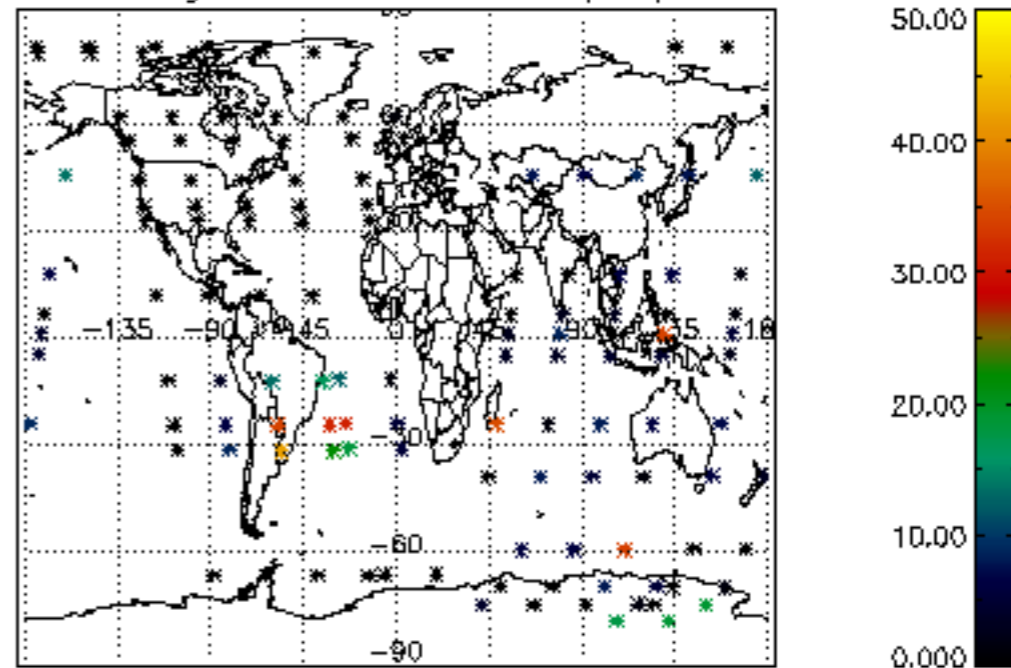

Percentage of cosmic ray hits per profile

Percentage of datation errors per profile

Percentage of star falling outside central band per profile

Percentage of saturation errors per profile

Tangent altitude at which the star is lost