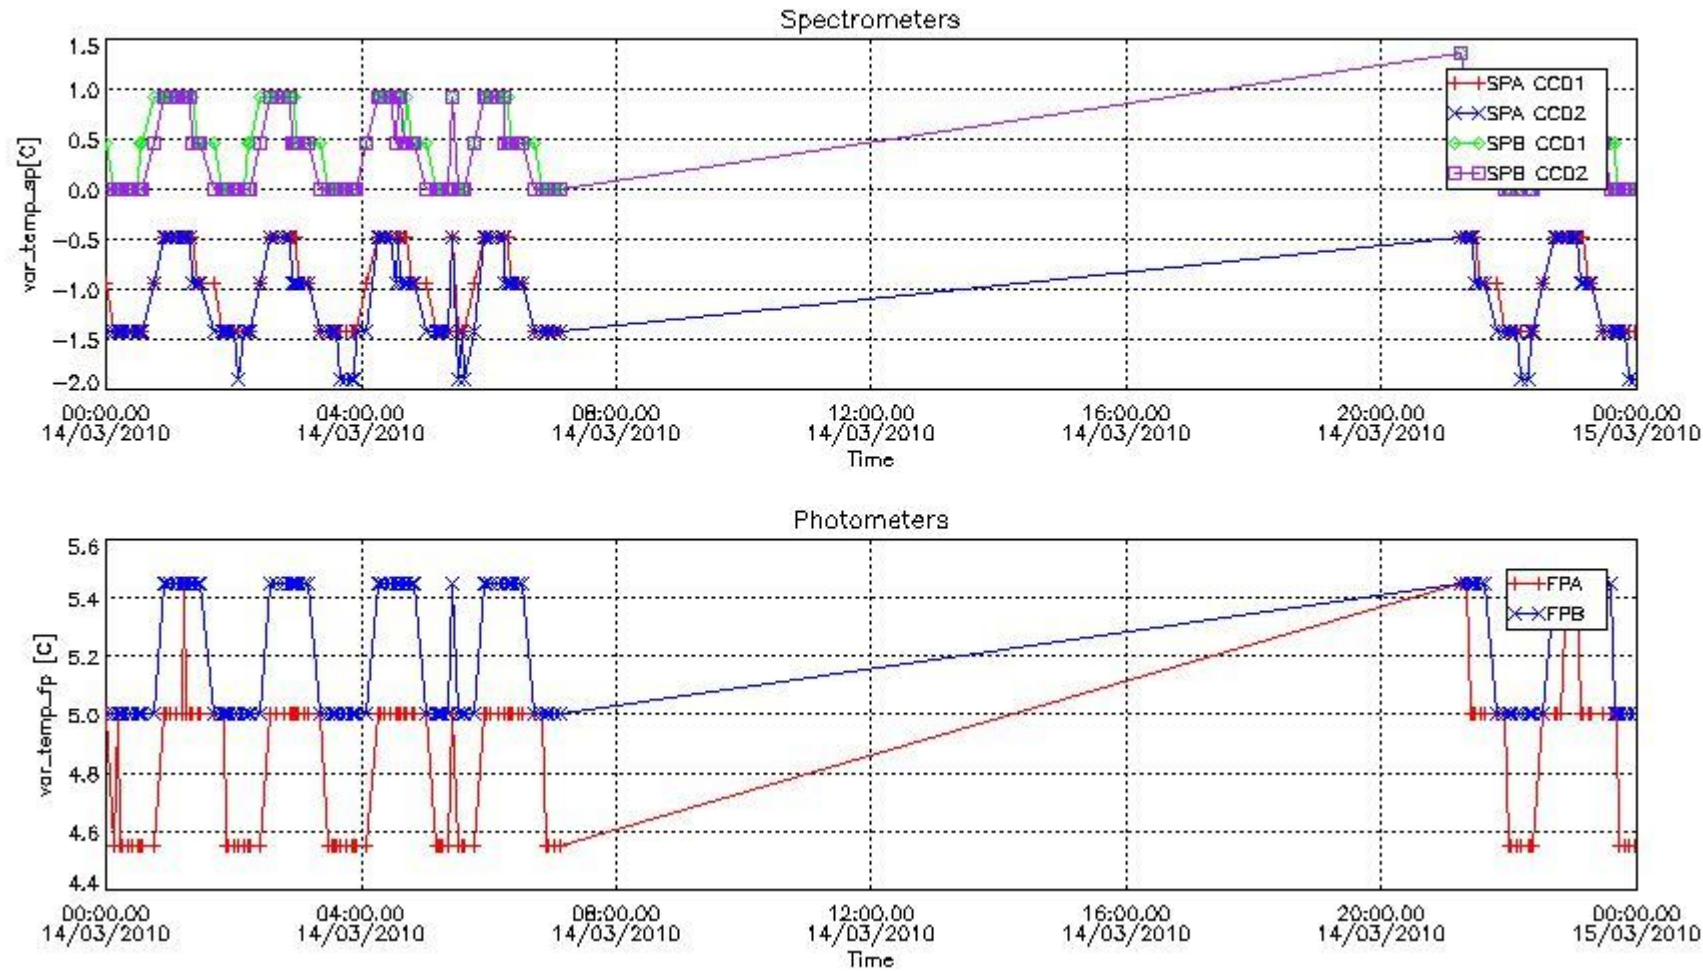

4. Overview of dark signal processing per product

The Dark Charge (DC) is a temperature-dependant signal added to the useful measurements and it is therefore subtracted from them during the processing. There are two phenomena that produce a continuous increase of the DC: the "hot pixels" (a pixel is "hot" when its DC exceeds by a significant amount its value measured on ground at the same temperature) and the "Random Telegraphic Signal" (abrupt change positive or negative of the CCD pixel signal, random in time, affecting only the DC part of the signal and not the photon generated signal).

In this section a list of products that did not use the Dark Sky Area (DSA) observation for the DC computation is given. It is also provided the mean DC plot per product for dark limb products with no error flag set.

4.1 All products used the DSA observation for the DC computation

4.2 Plot of mean dark charges per product: only products in DARK limb conditions without errors are used