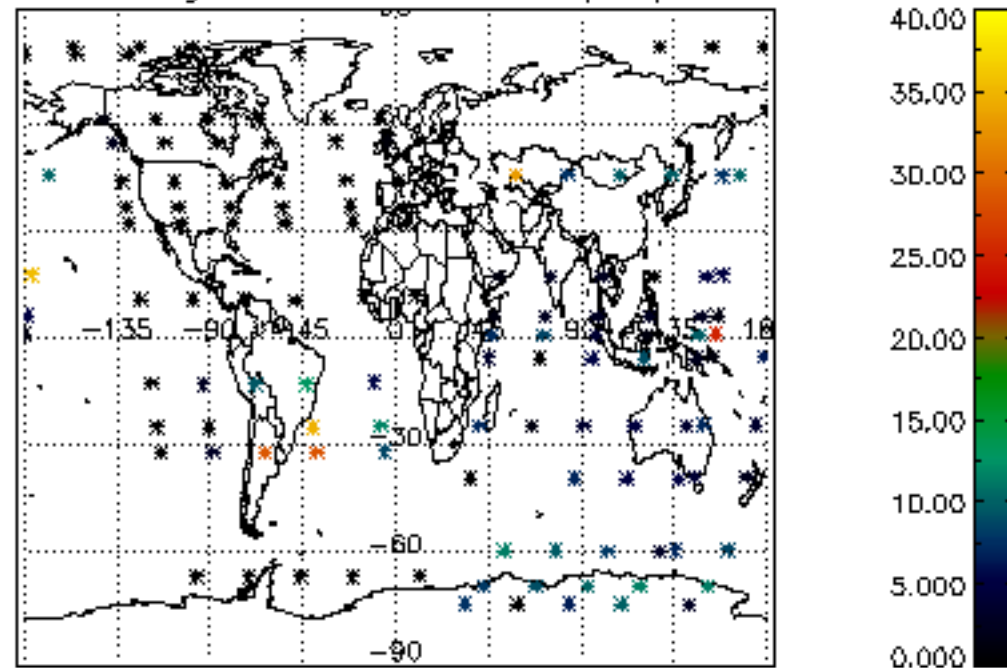

Percentage of cosmic ray hits per profile

Percentage of datation errors per profile

Percentage of star falling outside central band per profile

Percentage of saturation errors per profile

Tangent altitude at which the star is lost