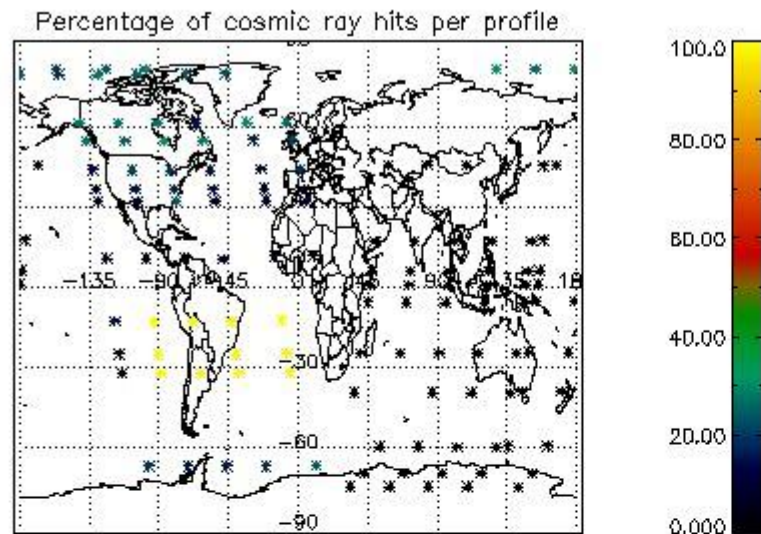

6. Statistics and plot of tangent altitude of the last measurement (DARK & BRIGHT products without errors)

6.1 Statistics on tangent altitude lost:

Statistics	DARK	BRIGHT	TWILIGHT
Mean:	18.070	19.604	NaN
St. deviation:	12.850	4.5000	NaN
Maximum:	64.808	36.564	NaN
Minimum:	6.1604	4.0824	NaN
Number of data:	38.000	64.000	NaN

6.2 Plot for DARK limb products