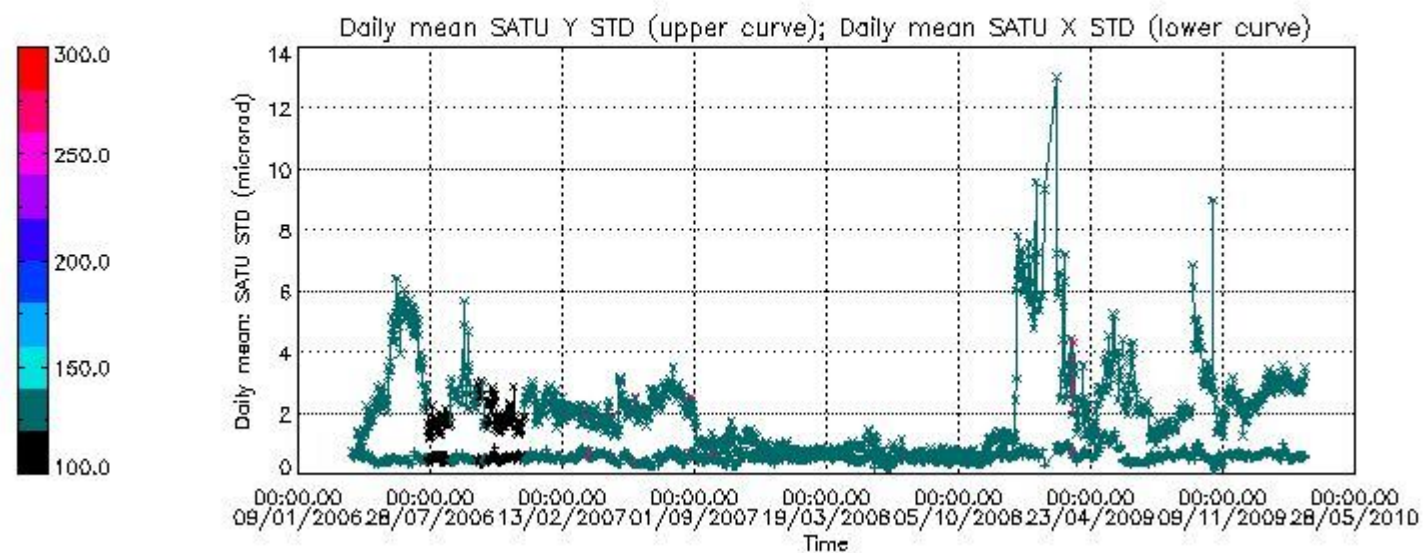

Number of data:	40050.	40050.	63500.	63500.

7.2.2 Trend of daily SATU NEA St. deviation since 1st April 2006 (dark limb)

The long term trend of the SATU 'X' and 'Y' standard deviations should be constant during the whole mission.

The colorbar represents the start tangent altitude (km) of the occultations.

Upper curve: STD of SATU Y axis
Lower curve: STD of SATU X axis

8. Auxiliary Data Files used for the production reported in section 2.4

The number reported in the third column indicates since which file (see list in section 2.4) the corresponding auxiliary file has been used. The fourth column is the date of those product files.

Type	Auxiliary Filename	Used since product	Used since product date
INST_PHYS_CHARACTERISTICS	GOM_INS_AXVIEC20091111_143220_20030716_120000_20500101_000000	1	14-MAR-2010 00:00:11
CALIBRATION_DATABASE	GOM_CAL_AXVIEC20100309_114519_20100307_000000_20500101_000000	1	14-MAR-2010 00:00:11
LEVEL-1B_PROC_CONFIG	GOM_PR1_AXVIEC20091111_145255_20020301_000000_20500101_000000	1	14-MAR-2010 00:00:11
STAR_CATALOGUE	GOM_CAT_AXVIEC20020121_161009_20020101_000000_20200101_000000	1	14-MAR-2010 00:00:11
STELLAR_SPECTRA_DATABANK	GOM_STS_AXVIEC20091111_151504_20020101_160000_20500101_000000	1	14-MAR-2010 00:00:11
ECMWF_FILE	AUX_ECF_AXNECM20100313_054117_20100313_210000_20100314_090000	1	14-MAR-2010 00:00:11
ECMWF_FILE	AUX_ECF_AXNECM20100313_172118_20100314_030000_20100314_150000	46	14-MAR-2010 03:32:26
ECMWF_FILE	AUX_ECA_AXNECM20100314_052115_20100313_210000_20100314_090000	72	14-MAR-2010 05:25:50
ECMWF_FILE	AUX_ECF_AXNECM20100314_052116_20100314_210000_20100315_090000	95	14-MAR-2010 21:13:46
OPTIONAL_ECMWF_FILE	MISSING	1	14-MAR-2010 00:00:11
ORBIT_DATA_FILE	DOR_NAV_OPNPDE20100313_230934_000057382087_00373_42010_9944.N1	1	14-MAR-2010 00:00:11
ORBIT_DATA_FILE	DOR_NAV_OPNPDE20100314_005031_000092452087_00374_42011_9945.N1	12	14-MAR-2010 00:54:16
ORBIT_DATA_FILE	DOR_NAV_OPNPDE20100314_032955_000063762087_00376_42013_9946.N1	46	14-MAR-2010 03:32:26
ORBIT_DATA_FILE	DOR_NAV_OPNPDE20100314_052129_000057382087_00377_42014_9947.N1	72	14-MAR-2010 05:25:50
ORBIT_DATA_FILE	AUX_FPO_AXVPDS20100314_000117_20100313_182055_20100323_212745	95	14-MAR-2010 21:13:46
ORBIT_DATA_FILE	AUX_FPO_AXVPDS20100314_225530_20100314_192954_20100324_205608	114	14-MAR-2010 22:42:13