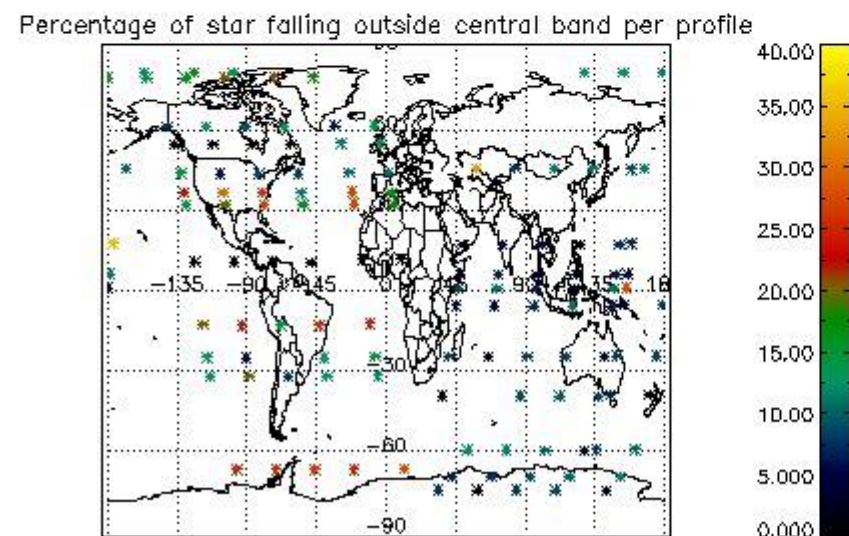

6. Statistics and plot of tangent altitude of the last measurement (DARK & BRIGHT products without errors)

6.1 Statistics on tangent altitude lost:

Statistics	DARK	BRIGHT	TWILIGHT
Mean:	18.070	19.604	NaN
St. deviation:	12.850	4.5000	NaN
Maximum:	64.808	36.564	NaN
Minimum:	6.1604	4.0824	NaN
Number of data:	38.000	64.000	NaN

6.2 Plot for DARK limb products