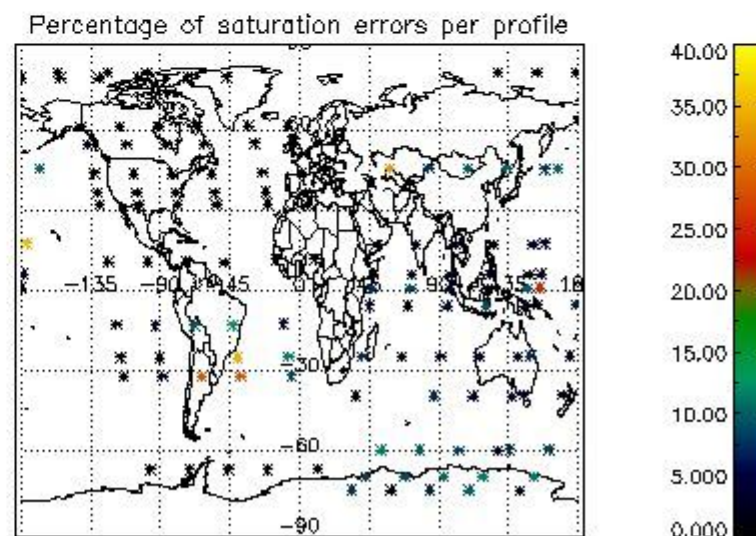

6. Statistics and plot of tangent altitude of the last measurement (DARK & BRIGHT products without errors)

6.1 Statistics on tangent altitude lost:

Statistics	DARK	BRIGHT	TWILIGHT
Mean:	18.070	19.604	NaN
St. deviation:	12.850	4.5000	NaN
Maximum:	64.808	36.564	NaN
Minimum:	6.1604	4.0824	NaN
Number of data:	38.000	64.000	NaN

6.2 Plot for DARK limb products