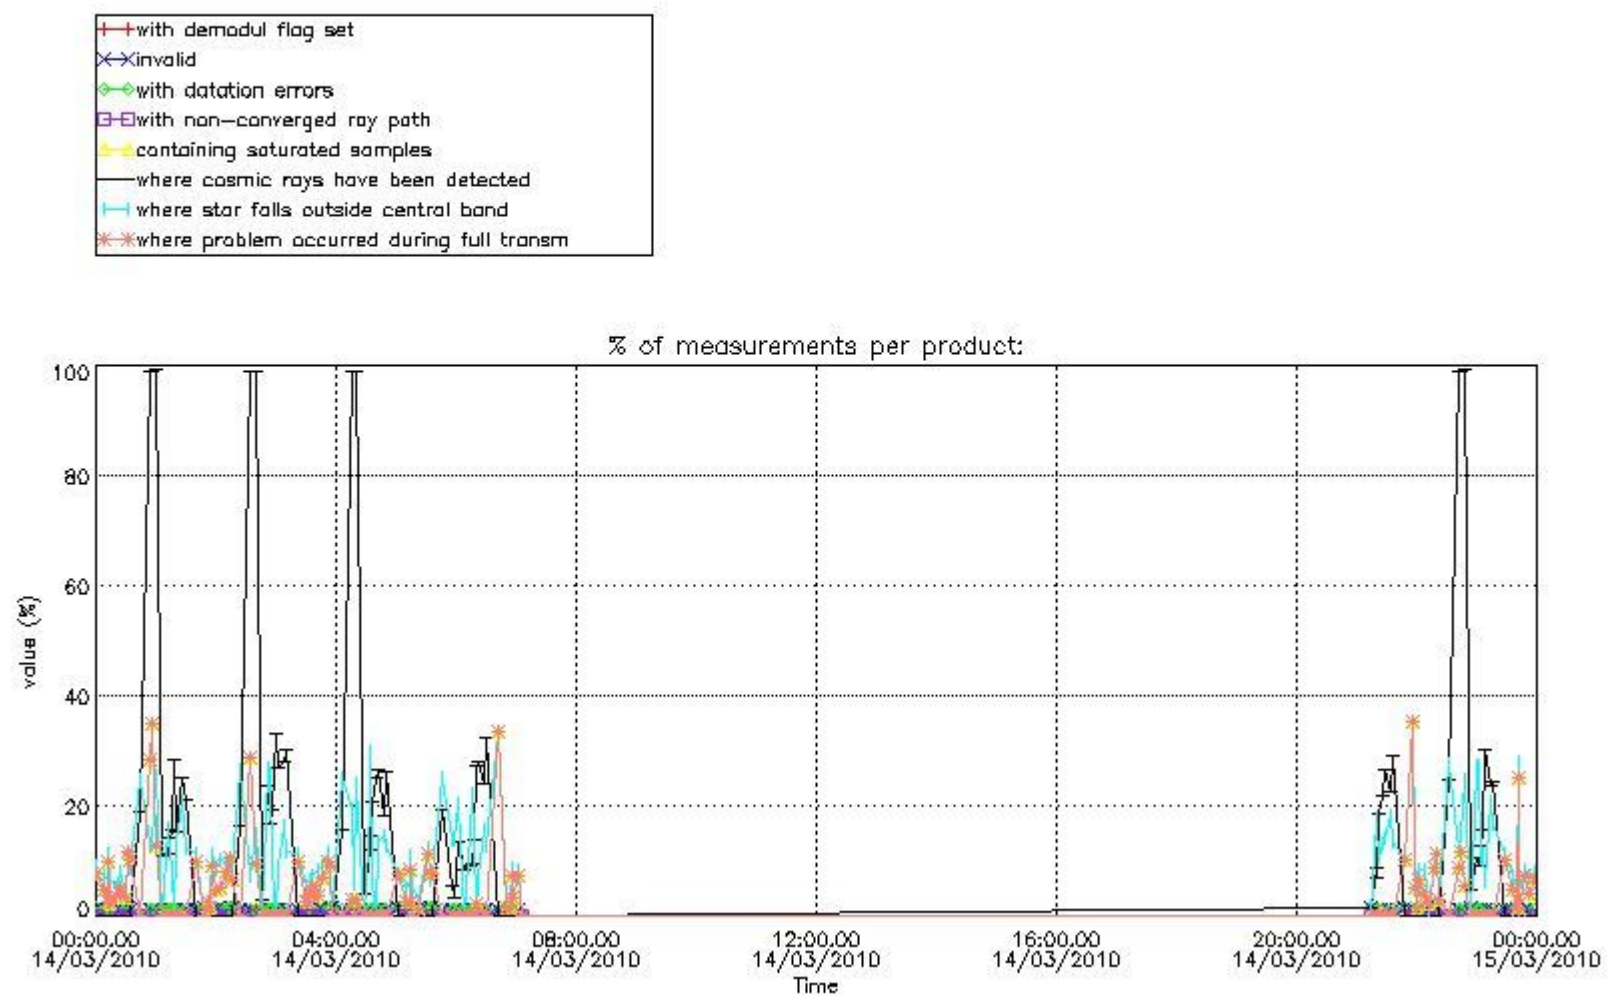

At least one measurement with demodulation flag set:	35.8779 %
Reference spectrum computed from DB:	0.00000 %
Reference spectrum with small number of measurements:	0.00000 %
SATU data not used:	0.00000 %

5.2 Plot quality information per product (time dependant)

5.3 Plot quality information per product (world map)