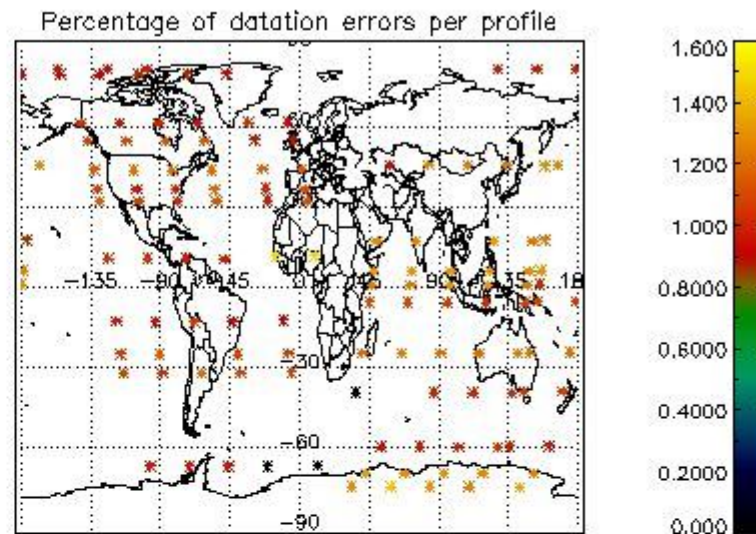

6. Statistics and plot of tangent altitude of the last measurement (DARK & BRIGHT products without errors)

6.1 Statistics on tangent altitude lost:

Statistics	DARK	BRIGHT	TWILIGHT
Mean:	18.070	19.604	NaN
St. deviation:	12.850	4.5000	NaN
Maximum:	64.808	36.564	NaN
Minimum:	6.1604	4.0824	NaN
Number of data:	38.000	64.000	NaN

6.2 Plot for DARK limb products