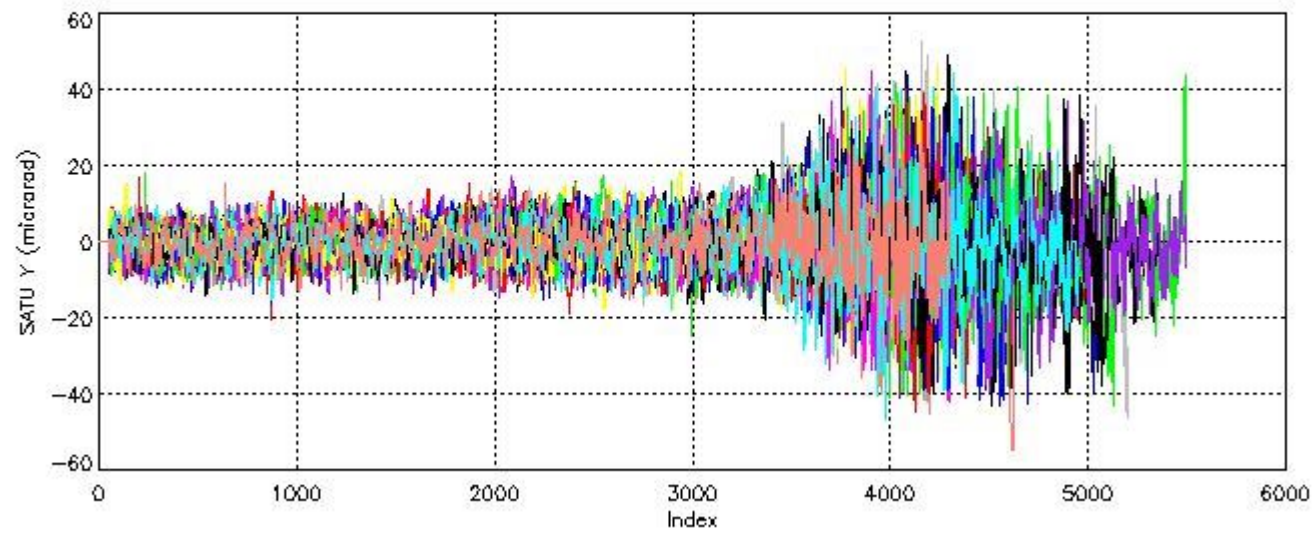

7.2 Statistics on SATU Noise Equivalent Angle (NEA) for DARK (D) and BRIGHT (B) products above 105 kms

The Star Acquisition and Tracking Unit (it is the CCD that tracks the star while it is occulted) Noise Equivalent Angle consists of the statistical angular variation of the SATU data above the atmosphere.

Statistics (in microradians) above 105 km are computed for every occultation, giving four values per occultation: one in the 'X' direction and one in the 'Y' direction for dark and bright limbs. A mean value per day in every direction and limb is calculated and monitored in order to assess instrument performance in terms of star pointing.

7.2.1 SATU NEA Statistics (table)

Statistics	SATU X (D)	SATU Y (D)	SATU X (B)	SATU Y (B)
Mean:	0.20597	-0.37917	0.18773	-0.28433
St. deviation:	0.56310	3.4924	0.56878	3.1354
Maximum:	14.300	18.000	4.3000	11.900
Minimum:	-17.000	-20.400	-3.6000	-13.600