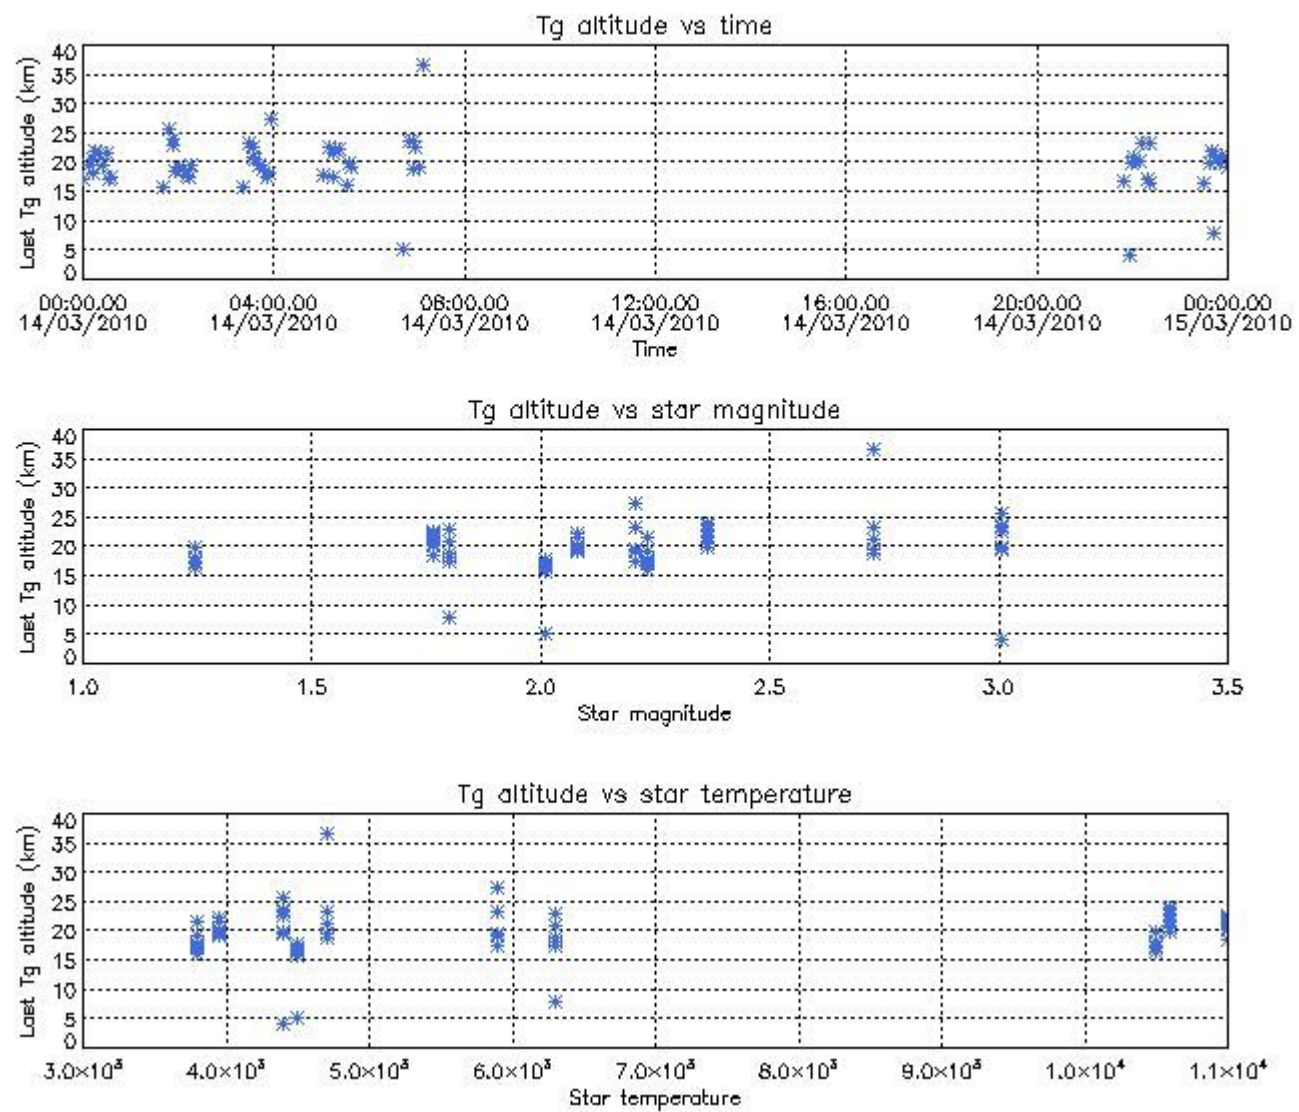

Tangent altitude at which the star is lost

7. Star Acquisition and Tracking Unit (SATU)

The Star Acquisition and Tracking Unit (SATU) analyses the position of the tracked star beam collected by the GOMOS telescope and deflected by the optical beam dispatcher. The main function of the SATU is to detect a star, provide its image position to the science data electronics and to help the pointing function to keep the star image at a fixed position. In tracking mode the SATU data is recorded with a frequency of 100 Hz.

7.1 SATU 'X' and 'Y' axis plots (dark limb)

SATU CCD 'X' and 'Y' axis plots are provided in order to detect any abnormal behaviour of the tracking system. For every occultation (color) the plot should remain stable (with some noise) until we are deep in the atmosphere where big fluctuations are registered due to the refractive effects.