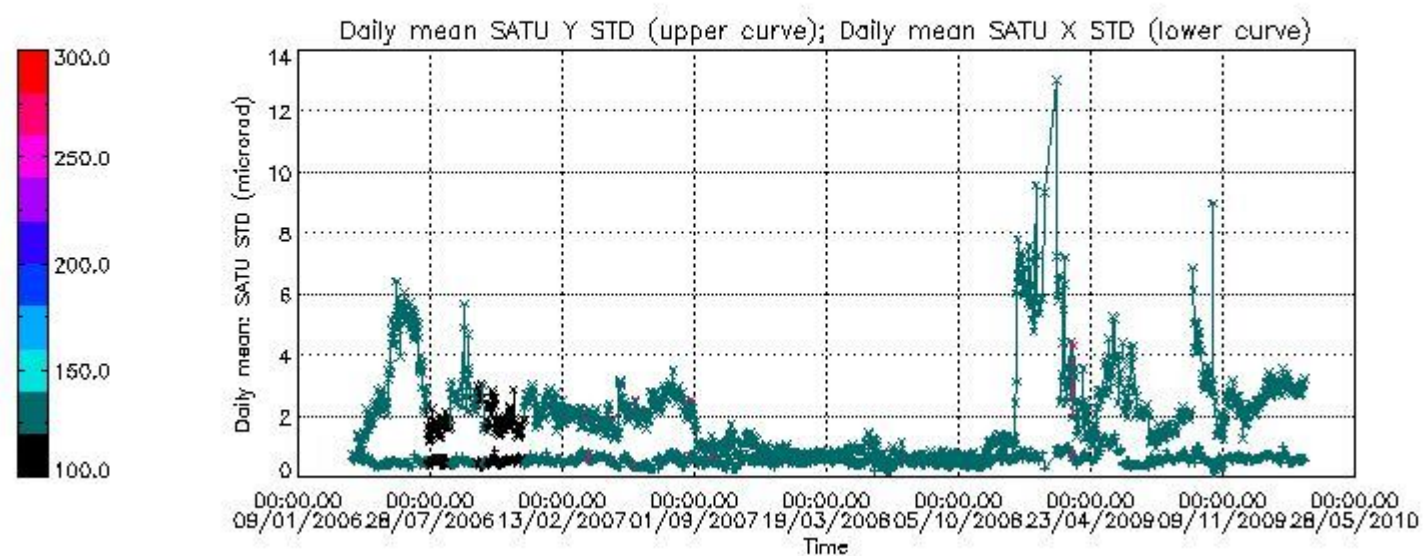

Number of data:	18500.	18500.	31550.	31550.

7.2.2 Trend of daily SATU NEA St. deviation since 1st April 2006 (dark limb)

The long term trend of the SATU 'X' and 'Y' standard deviations should be constant during the whole mission.

The colorbar represents the start tangent altitude (km) of the occultations.

Upper curve: STD of SATU Y axis

Lower curve: STD of SATU X axis

8. Auxiliary Data Files used for the production reported in section 2.4

The number reported in the third column indicates since which file (see list in section 2.4) the corresponding auxiliary file has been used. The fourth column is the date of those product files.

Type	Auxiliary Filename	Used since product	Used since product date
INST_PHYS_CHARACTERISTICS	GOM_INS_AXVIEC20091111_143220_20030716_120000_20500101_000000	1	13-MAR-2010 00:03:12
CALIBRATION_DATABASE	GOM_CAL_AXVIEC20100309_114519_20100307_000000_20500101_000000	1	13-MAR-2010 00:03:12
LEVEL-1B_PROC_CONFIG	GOM_PR1_AXVIEC20091111_145255_20020301_000000_20500101_000000	1	13-MAR-2010 00:03:12
STAR_CATALOGUE	GOM_CAT_AXVIEC20020121_161009_20020101_000000_20200101_000000	1	13-MAR-2010 00:03:12
STELLAR_SPECTRA_DATABANK	GOM_STS_AXVIEC20091111_151504_20020101_160000_20500101_000000	1	13-MAR-2010 00:03:12
ECMWF_FILE	AUX_ECF_AXNECM20100312_054118_20100312_210000_20100313_090000	1	13-MAR-2010 00:03:12
ECMWF_FILE	AUX_ECF_AXNECM20100313_054117_20100313_150000_20100314_030000	21	13-MAR-2010 20:16:51
ECMWF_FILE	AUX_ECF_AXNECM20100313_054117_20100313_210000_20100314_090000	36	13-MAR-2010 21:33:03
OPTIONAL_ECMWF_FILE	MISSING	1	13-MAR-2010 00:03:12
ORBIT_DATA_FILE	DOR_NAV_OPNPDE20100312_234135_000054192087_00359_41996_9938.N1	1	13-MAR-2010 00:03:12
ORBIT_DATA_FILE	DOR_NAV_OPNPDE20100313_011713_000041442087_00360_41997_9939.N1	20	13-MAR-2010 01:27:42
ORBIT_DATA_FILE	DOR_NAV_OPNPDE20100313_201414_000041442087_00372_42009_9942.N1	21	13-MAR-2010 20:16:51
ORBIT_DATA_FILE	DOR_NAV_OPNPDE20100313_212837_000057382087_00372_42009_9943.N1	36	13-MAR-2010 21:33:03
ORBIT_DATA_FILE	DOR_NAV_OPNPDE20100313_230934_000057382087_00373_42010_9944.N1	58	13-MAR-2010 23:13:39