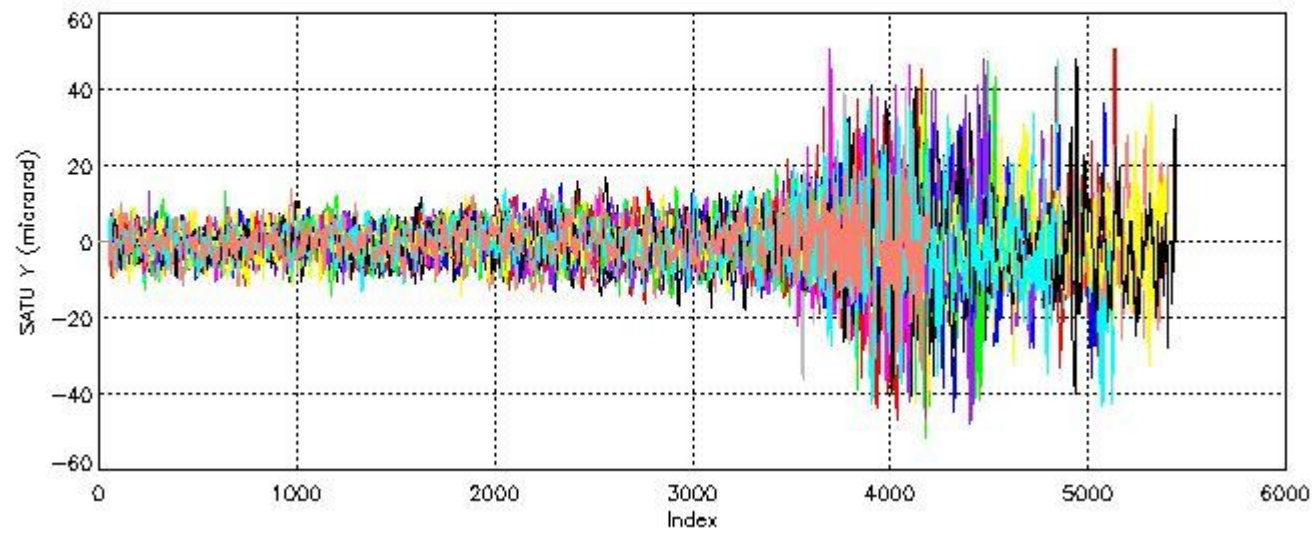

7.2 Statistics on SATU Noise Equivalent Angle (NEA) for DARK (D) and BRIGHT (B) products above 105 kms

The Star Acquisition and Tracking Unit (it is the CCD that tracks the star while it is occulted) Noise Equivalent Angle consists of the statistical angular variation of the SATU data above the atmosphere.

Statistics (in microradians) above 105 km are computed for every occultation, giving four values per occultation: one in the 'X' direction and one in the 'Y' direction for dark and bright limbs. A mean value per day in every direction and limb is calculated and monitored in order to assess instrument performance in terms of star pointing.

7.2.1 SATU NEA Statistics (table)

Statistics	SATU X (D)	SATU Y (D)	SATU X (B)	SATU Y (B)
Mean:	0.18803	-0.36291	0.18314	-0.26493
St. deviation:	0.55106	3.2039	0.57486	3.0087
Maximum:	5.3000	13.700	4.7000	12.000
Minimum:	-13.800	-12.500	-3.8000	-12.400