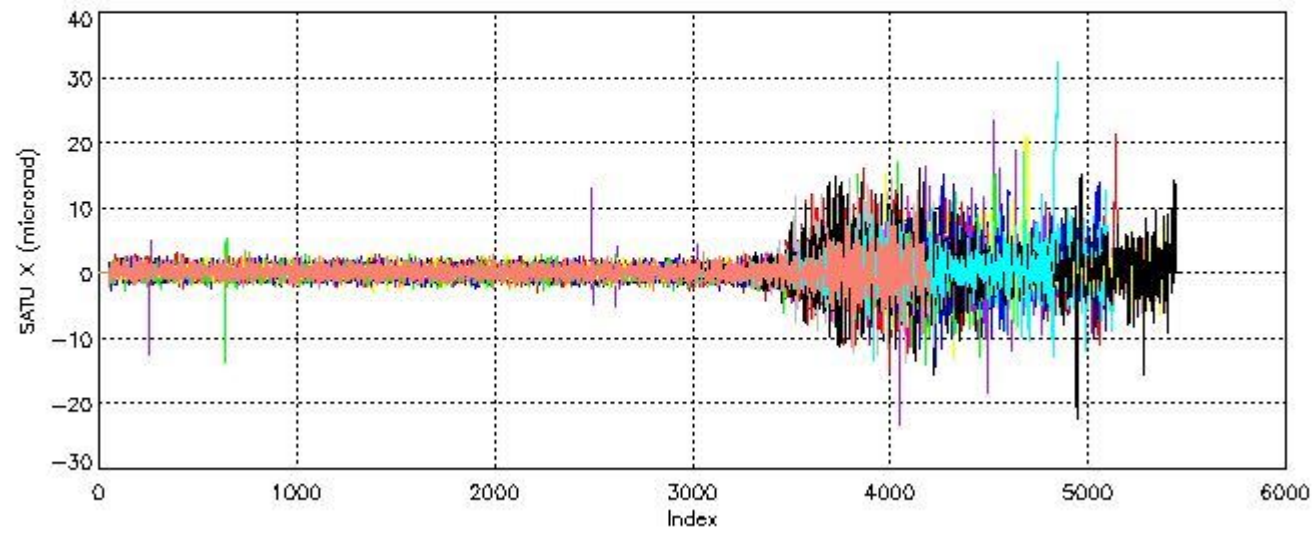

7.2 Statistics on SATU Noise Equivalent Angle (NEA) for DARK (D) and BRIGHT (B) products above 105 kms

The Star Acquisition and Tracking Unit (it is the CCD that tracks the star while it is occulted) Noise Equivalent Angle consists of the statistical angular variation of the SATU data above the atmosphere.

Statistics (in microradians) above 105 km are computed for every occultation, giving four values per occultation: one in the 'X' direction and one in the 'Y' direction for dark and bright limbs. A mean value per day in every direction and limb is calculated and monitored in order to assess instrument performance in terms of star pointing.

7.2.1 SATU NEA Statistics (table)

Statistics	SATU X (D)	SATU Y (D)	SATU X (B)	SATU Y (B)
Mean:	0.18803	-0.36291	0.18314	-0.26493
St. deviation:	0.55106	3.2039	0.57486	3.0087
Maximum:	5.3000	13.700	4.7000	12.000
Minimum:	-13.800	-12.500	-3.8000	-12.400