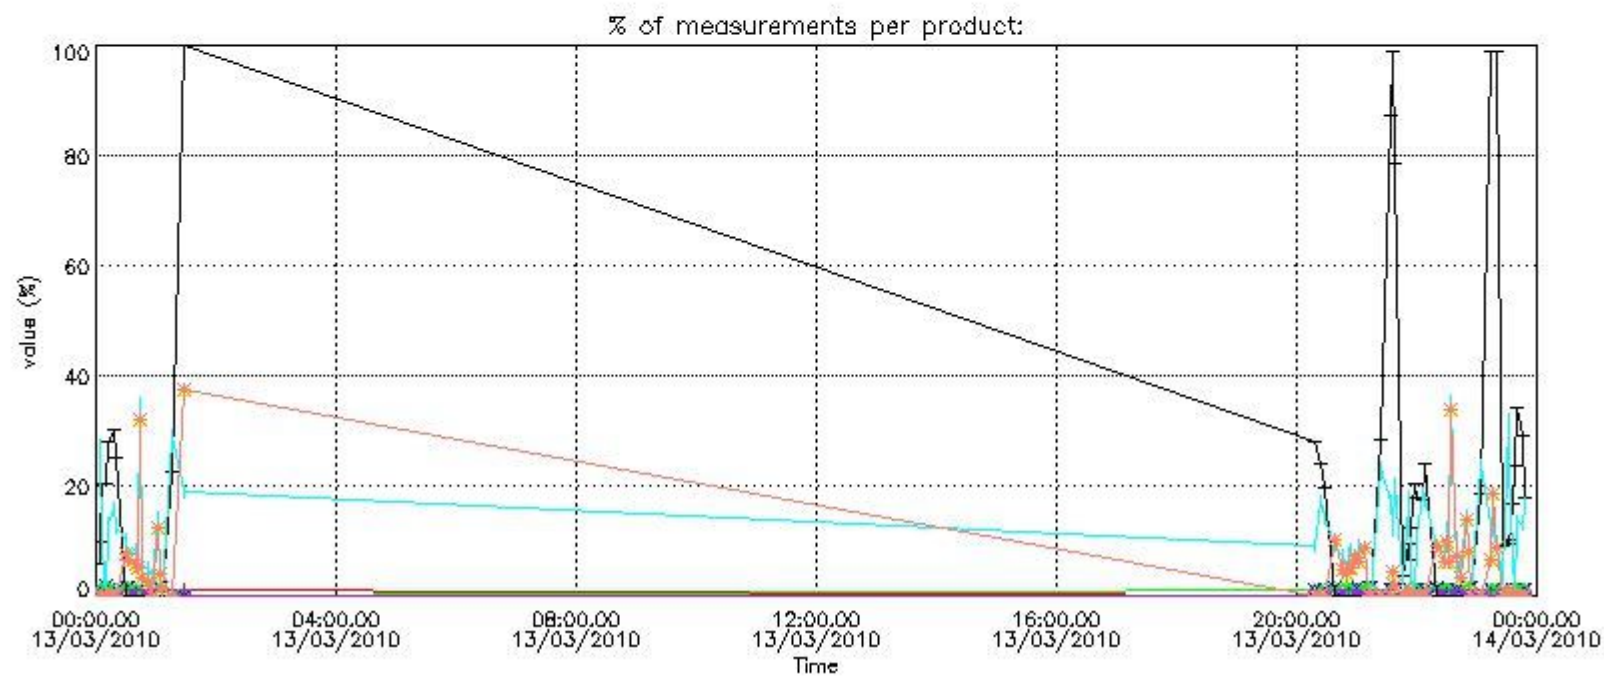

5.1 Percentage of products during reporting period with:

At least one measurement with demodulation flag set:	35.8209 %
Reference spectrum computed from DB:	0.00000 %
Reference spectrum with small number of measurements:	0.00000 %
SATU data not used:	0.00000 %

5.2 Plot quality information per product (time dependant)

5.3 Plot quality information per product (world map)