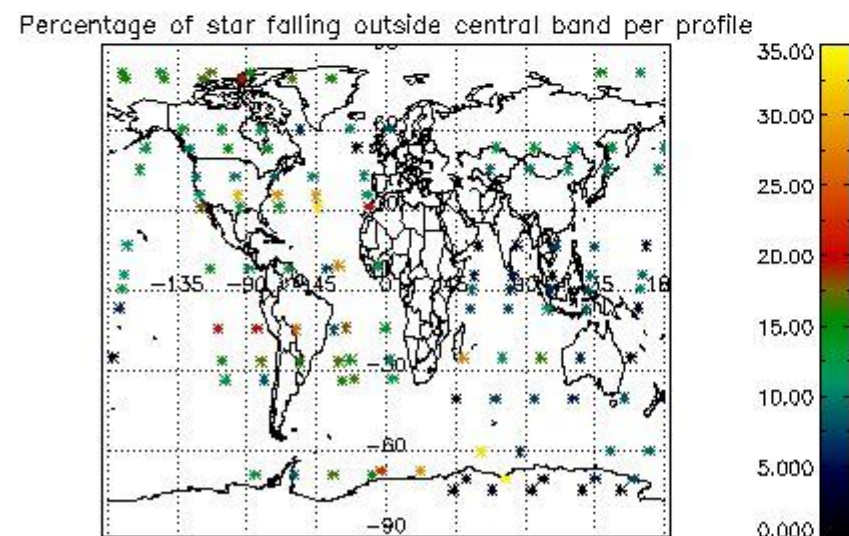

6. Statistics and plot of tangent altitude of the last measurement (DARK & BRIGHT products without errors)

6.1 Statistics on tangent altitude lost:

Statistics	DARK	BRIGHT	TWILIGHT
Mean:	14.273	19.047	NaN
St. deviation:	4.1326	4.9218	NaN
Maximum:	19.407	27.816	NaN
Minimum:	4.0103	4.1396	NaN
Number of data:	38.000	63.000	NaN

6.2 Plot for DARK limb products