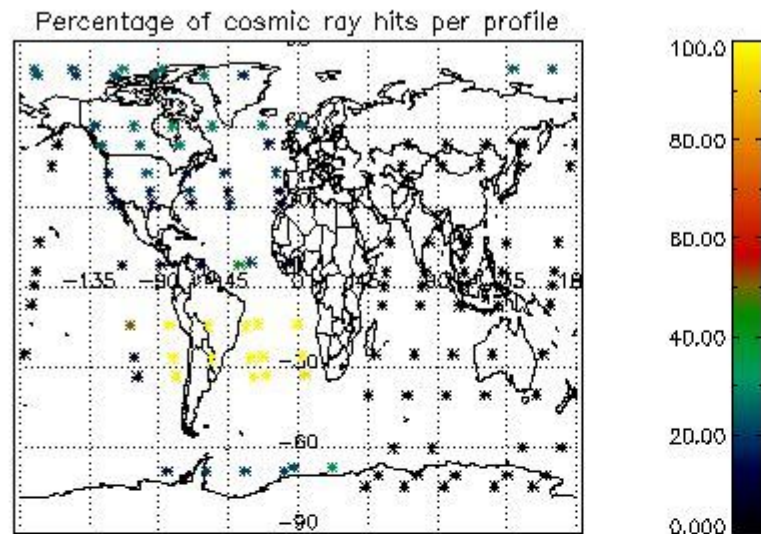

6. Statistics and plot of tangent altitude of the last measurement (DARK & BRIGHT products without errors)

6.1 Statistics on tangent altitude lost:

Statistics	DARK	BRIGHT	TWILIGHT
Mean:	14.273	19.047	NaN
St. deviation:	4.1326	4.9218	NaN
Maximum:	19.407	27.816	NaN
Minimum:	4.0103	4.1396	NaN
Number of data:	38.000	63.000	NaN

6.2 Plot for DARK limb products