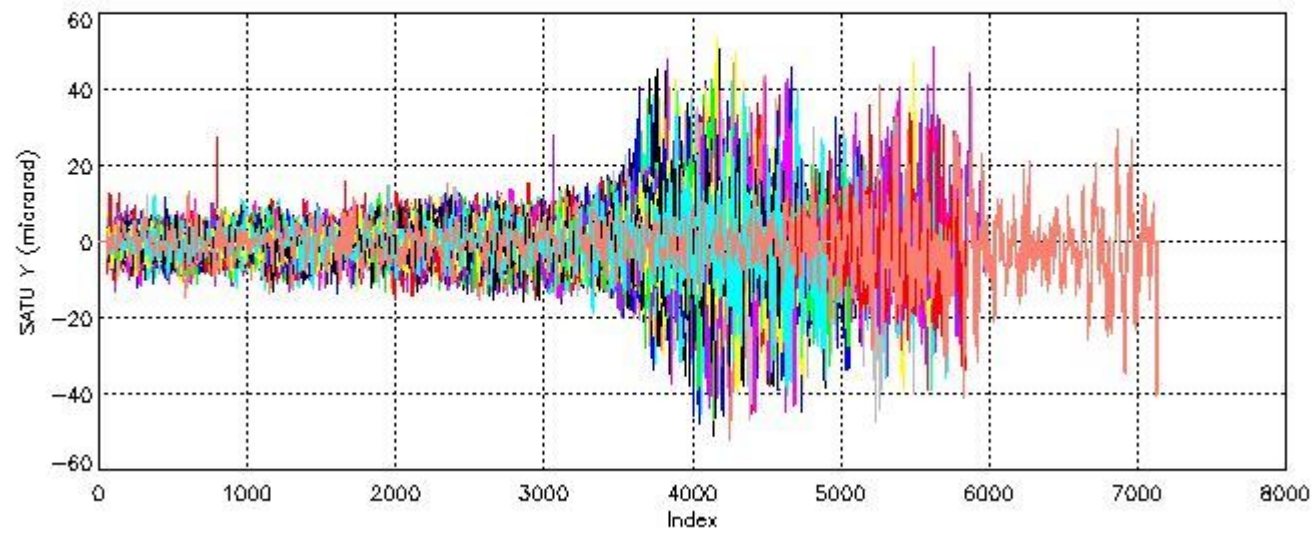

7.2 Statistics on SATU Noise Equivalent Angle (NEA) for DARK (D) and BRIGHT (B) products above 105 kms

The Star Acquisition and Tracking Unit (it is the CCD that tracks the star while it is occulted) Noise Equivalent Angle consists of the statistical angular variation of the SATU data above the atmosphere.

Statistics (in microradians) above 105 km are computed for every occultation, giving four values per occultation: one in the 'X' direction and one in the 'Y' direction for dark and bright limbs. A mean value per day in every direction and limb is calculated and monitored in order to assess instrument performance in terms of star pointing.

7.2.1 SATU NEA Statistics (table)

Statistics	SATU X (D)	SATU Y (D)	SATU X (B)	SATU Y (B)
Mean:	0.18000	-0.28127	0.17894	-0.19832
St. deviation:	0.58781	3.0393	0.63286	3.1298
Maximum:	47.000	27.300	4.9000	15.600
Minimum:	-13.700	-14.500	-5.2000	-14.300