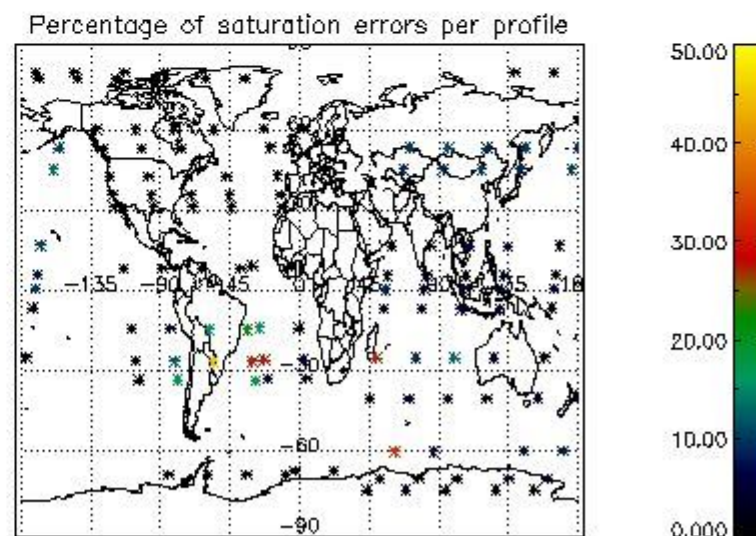

6. Statistics and plot of tangent altitude of the last measurement (DARK & BRIGHT products without errors)

6.1 Statistics on tangent altitude lost:

Statistics	DARK	BRIGHT	TWILIGHT
Mean:	14.273	19.047	NaN
St. deviation:	4.1326	4.9218	NaN
Maximum:	19.407	27.816	NaN
Minimum:	4.0103	4.1396	NaN
Number of data:	38.000	63.000	NaN

6.2 Plot for DARK limb products