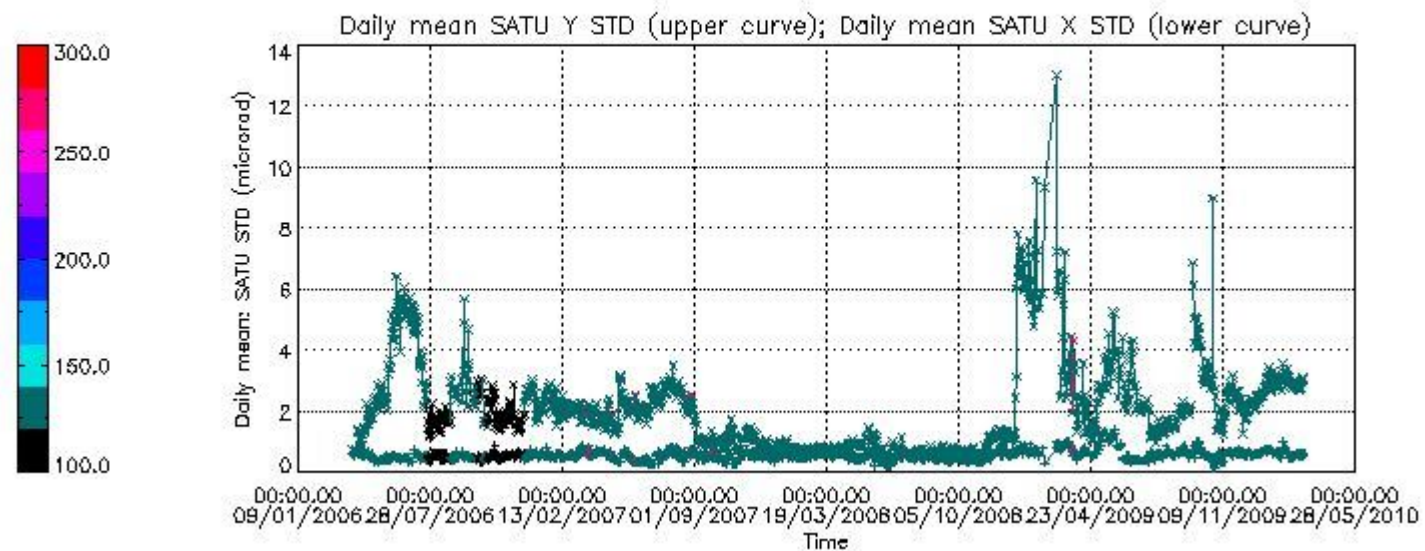

Number of data:	40000.	40000.	61900.	61900.

7.2.2 Trend of daily SATU NEA St. deviation since 1st April 2006 (dark limb)

The long term trend of the SATU 'X' and 'Y' standard deviations should be constant during the whole mission.

The colorbar represents the start tangent altitude (km) of the occultations.

Upper curve: STD of SATU Y axis

Lower curve: STD of SATU X axis

8. Auxiliary Data Files used for the production reported in section 2.4

The number reported in the third column indicates since which file (see list in section 2.4) the corresponding auxiliary file has been used. The fourth column is the date of those product files.

Type	Auxiliary Filename	Used since product	Used since product date
INST_PHYS_CHARACTERISTICS	GOM_INS_AXVIEC20091111_143220_20030716_120000_20500101_000000	1	12-MAR-2010 00:06:19
CALIBRATION_DATABASE	GOM_CAL_AXVIEC20100309_114519_20100307_000000_20500101_000000	1	12-MAR-2010 00:06:19
LEVEL-1B_PROC_CONFIG	GOM_PR1_AXVIEC20091111_145255_20020301_000000_20500101_000000	1	12-MAR-2010 00:06:19
STAR_CATALOGUE	GOM_CAT_AXVIEC20020121_161009_20020101_000000_20200101_000000	1	12-MAR-2010 00:06:19
STELLAR_SPECTRA_DATABANK	GOM_STS_AXVIEC20091111_151504_20020101_160000_20500101_000000	1	12-MAR-2010 00:06:19
ECMWF_FILE	AUX_ECF_AXNECM20100311_054117_20100311_210000_20100312_090000	1	12-MAR-2010 00:06:19
ECMWF_FILE	AUX_ECF_AXNECM20100311_172147_20100312_030000_20100312_150000	40	12-MAR-2010 03:08:09
ECMWF_FILE	AUX_ECA_AXNECM20100312_052118_20100311_210000_20100312_090000	63	12-MAR-2010 04:48:44
ECMWF_FILE	AUX_ECF_AXNECM20100312_052119_20100312_150000_20100313_030000	87	12-MAR-2010 20:50:17
ECMWF_FILE	AUX_ECF_AXNECM20100312_054118_20100312_210000_20100313_090000	102	12-MAR-2010 22:04:30
OPTIONAL_ECMWF_FILE	MISSING	1	12-MAR-2010 00:06:19
ORBIT_DATA_FILE	DOR_NAV_OPNPDE20100311_223239_000054192087_00344_41981_9931.N1	1	12-MAR-2010 00:06:19
ORBIT_DATA_FILE	DOR_NAV_OPNPDE20100312_000817_000057382087_00345_41982_9932.N1	2	12-MAR-2010 00:16:34
ORBIT_DATA_FILE	DOR_NAV_OPNPDE20100312_014914_000041442087_00346_41983_9933.N1	23	12-MAR-2010 01:59:09
ORBIT_DATA_FILE	DOR_NAV_OPNPDE20100312_030337_000057382087_00347_41984_9934.N1	40	12-MAR-2010 03:08:09
ORBIT_DATA_FILE	AUX_FPO_AXVPDS20100311_220521_20100311_192409_20100321_205023	63	12-MAR-2010 04:48:44
ORBIT_DATA_FILE	DOR_NAV_OPNPDE20100312_204615_000038252087_00358_41995_9936.N1	87	12-MAR-2010 20:50:17
ORBIT_DATA_FILE	DOR_NAV_OPNPDE20100312_215519_000060572087_00358_41995_9937.N1	102	12-MAR-2010 22:04:30
ORBIT_DATA_FILE	DOR_NAV_OPNPDE20100312_234135_000054192087_00359_41996_9938.N1	125	12-MAR-2010 23:45:06