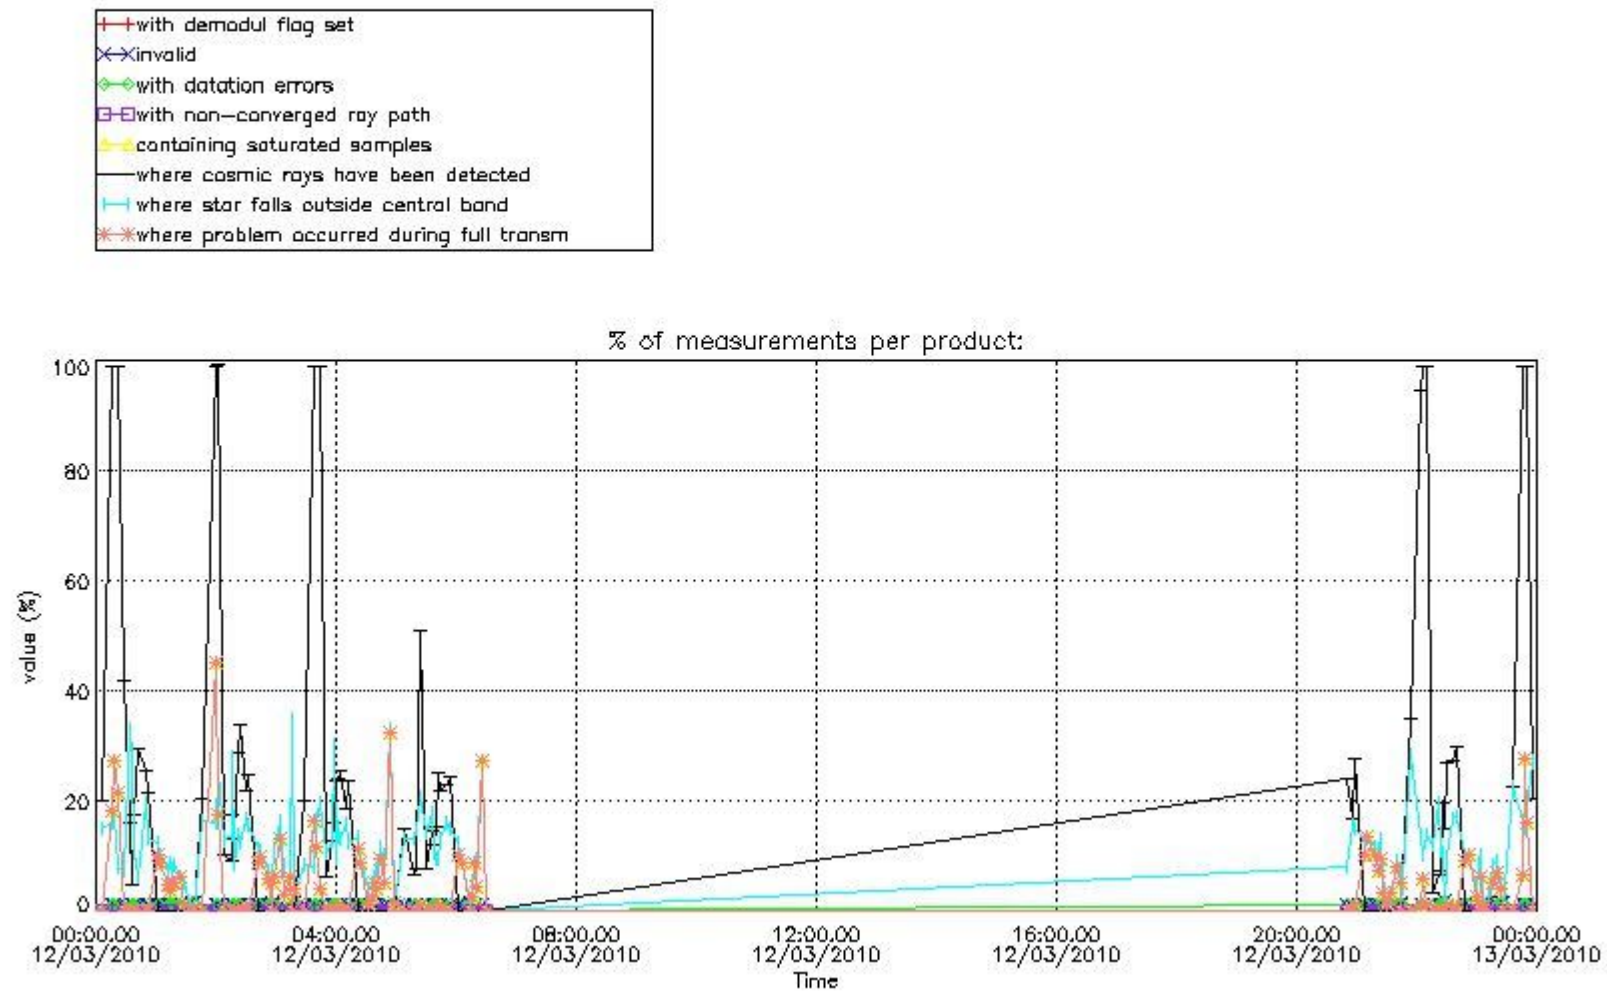

5. Demodulation flag and quality information monitoring

In this section it is presented the modulation information extracted from the pcd (product confidence data) at measurement level and information extracted from the Quality Summary dataset. Only products without errors (error flag in the MPH set to "0") are used.

5.1 Percentage of products during reporting period with:

At least one measurement with demodulation flag set:	36.7188 %
Reference spectrum computed from DB:	0.00000 %
Reference spectrum with small number of measurements:	0.00000 %
SATU data not used:	0.00000 %

5.2 Plot quality information per product (time dependant)

5.3 Plot quality information per product (world map)