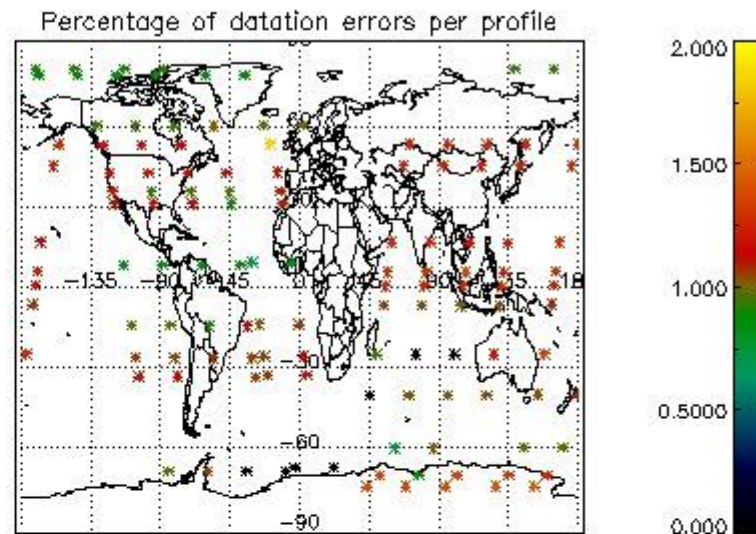

6. Statistics and plot of tangent altitude of the last measurement (DARK & BRIGHT products without errors)

6.1 Statistics on tangent altitude lost:

Statistics	DARK	BRIGHT	TWILIGHT
Mean:	14.273	19.047	NaN
St. deviation:	4.1326	4.9218	NaN
Maximum:	19.407	27.816	NaN
Minimum:	4.0103	4.1396	NaN
Number of data:	38.000	63.000	NaN

6.2 Plot for DARK limb products