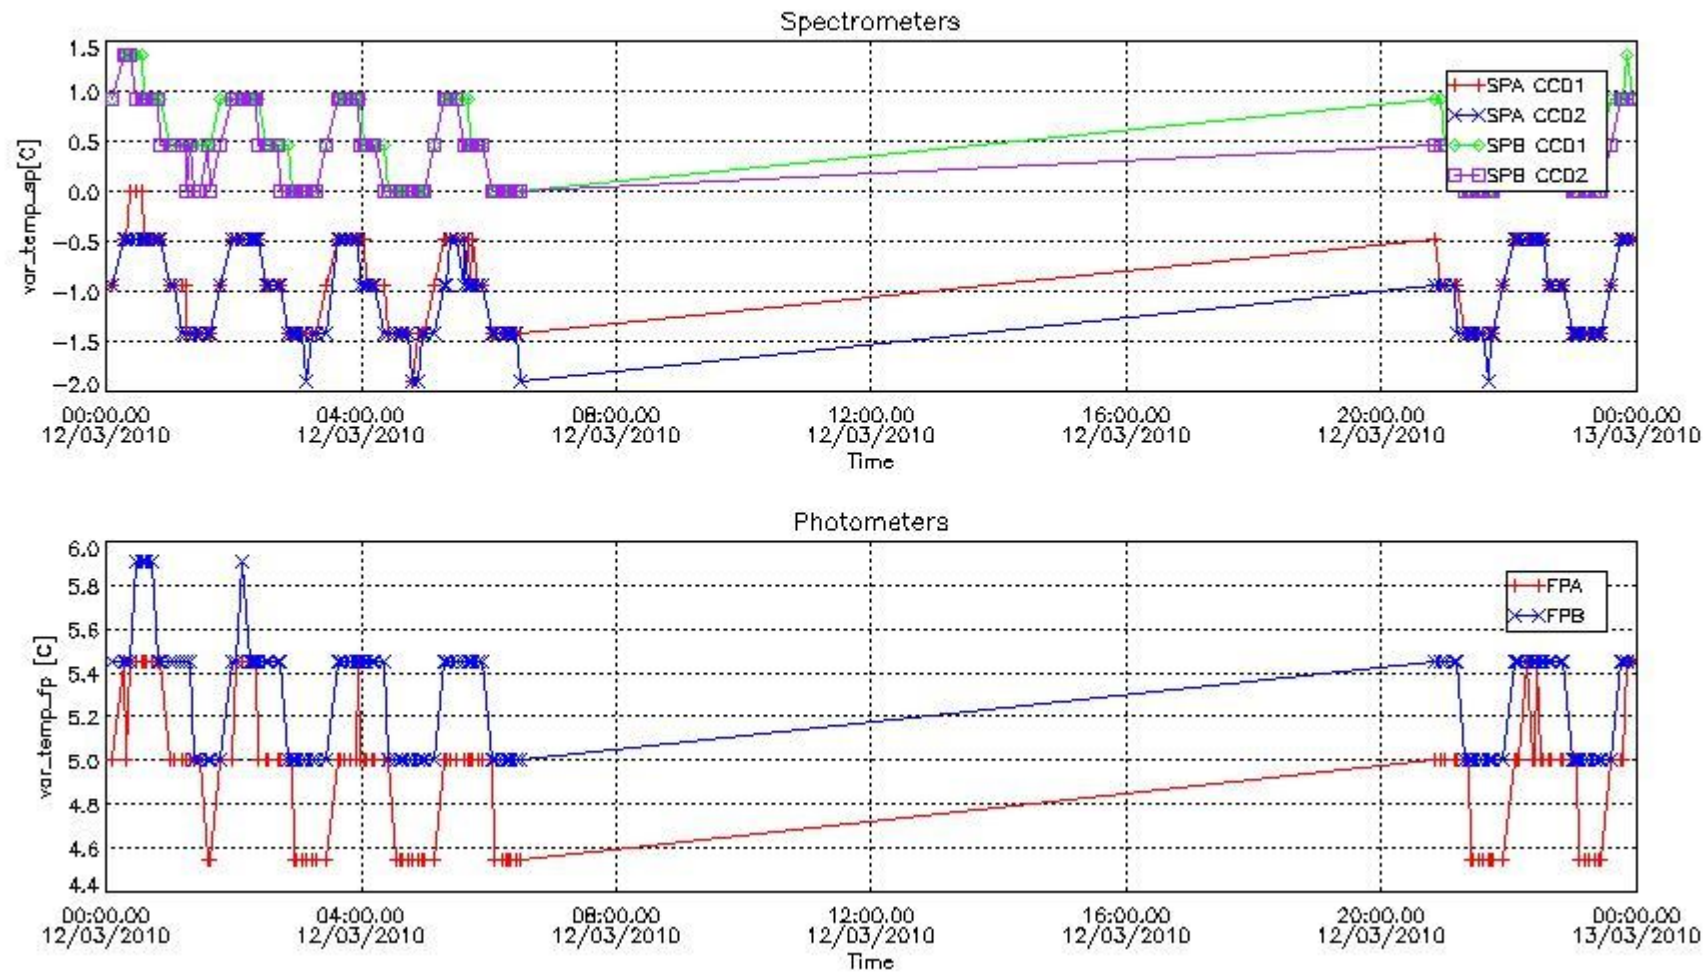

3. Plot of GOMOS spectrometers and photometers temperatures from level 1b data

4. Overview of dark signal processing per product

The Dark Charge (DC) is a temperature-dependant signal added to the useful measurements and it is therefore subtracted from them during the processing. There are two phenomena that produce a continuous increase of the DC: the "hot pixels" (a pixel is "hot" when its DC exceeds by a significant amount its value measured on ground at the same temperature) and the "Random Telegraphic Signal" (abrupt change positive or negative of the CCD pixel signal, random in time, affecting only the DC part of the signal and not the photon generated signal).

In this section a list of products that did not use the Dark Sky Area (DSA) observation for the DC computation is given. It is also provided the mean DC plot per product for dark limb products with no error flag set.

4.1 These products did not use the DSA observation for DC computation:

Product name	DC information
GOM_TRA_1PNPDE20100312_205017_000000502087_00358_41995_5794.N1	DC map used
GOM_TRA_1PNPDE20100312_205622_000000572087_00358_41995_5795.N1	DC map used
GOM_TRA_1PNPDE20100312_205849_000000542087_00358_41995_5796.N1	DC map used
GOM_TRA_1PNPDE20100312_210818_000000402087_00358_41995_5797.N1	DC map used
GOM_TRA_1PNPDE20100312_211038_000000412087_00358_41995_5798.N1	DC map used
GOM_TRA_1PNPDE20100312_211838_000000442087_00358_41995_5799.N1	DC map used
GOM_TRA_1PNPDE20100312_212145_000000412087_00358_41995_5800.N1	DC map used
GOM_TRA_1PNPDE20100312_212313_000000422087_00358_41995_5801.N1	DC map used
GOM_TRA_1PNPDE20100312_212511_000000472087_00358_41995_5802.N1	DC map used